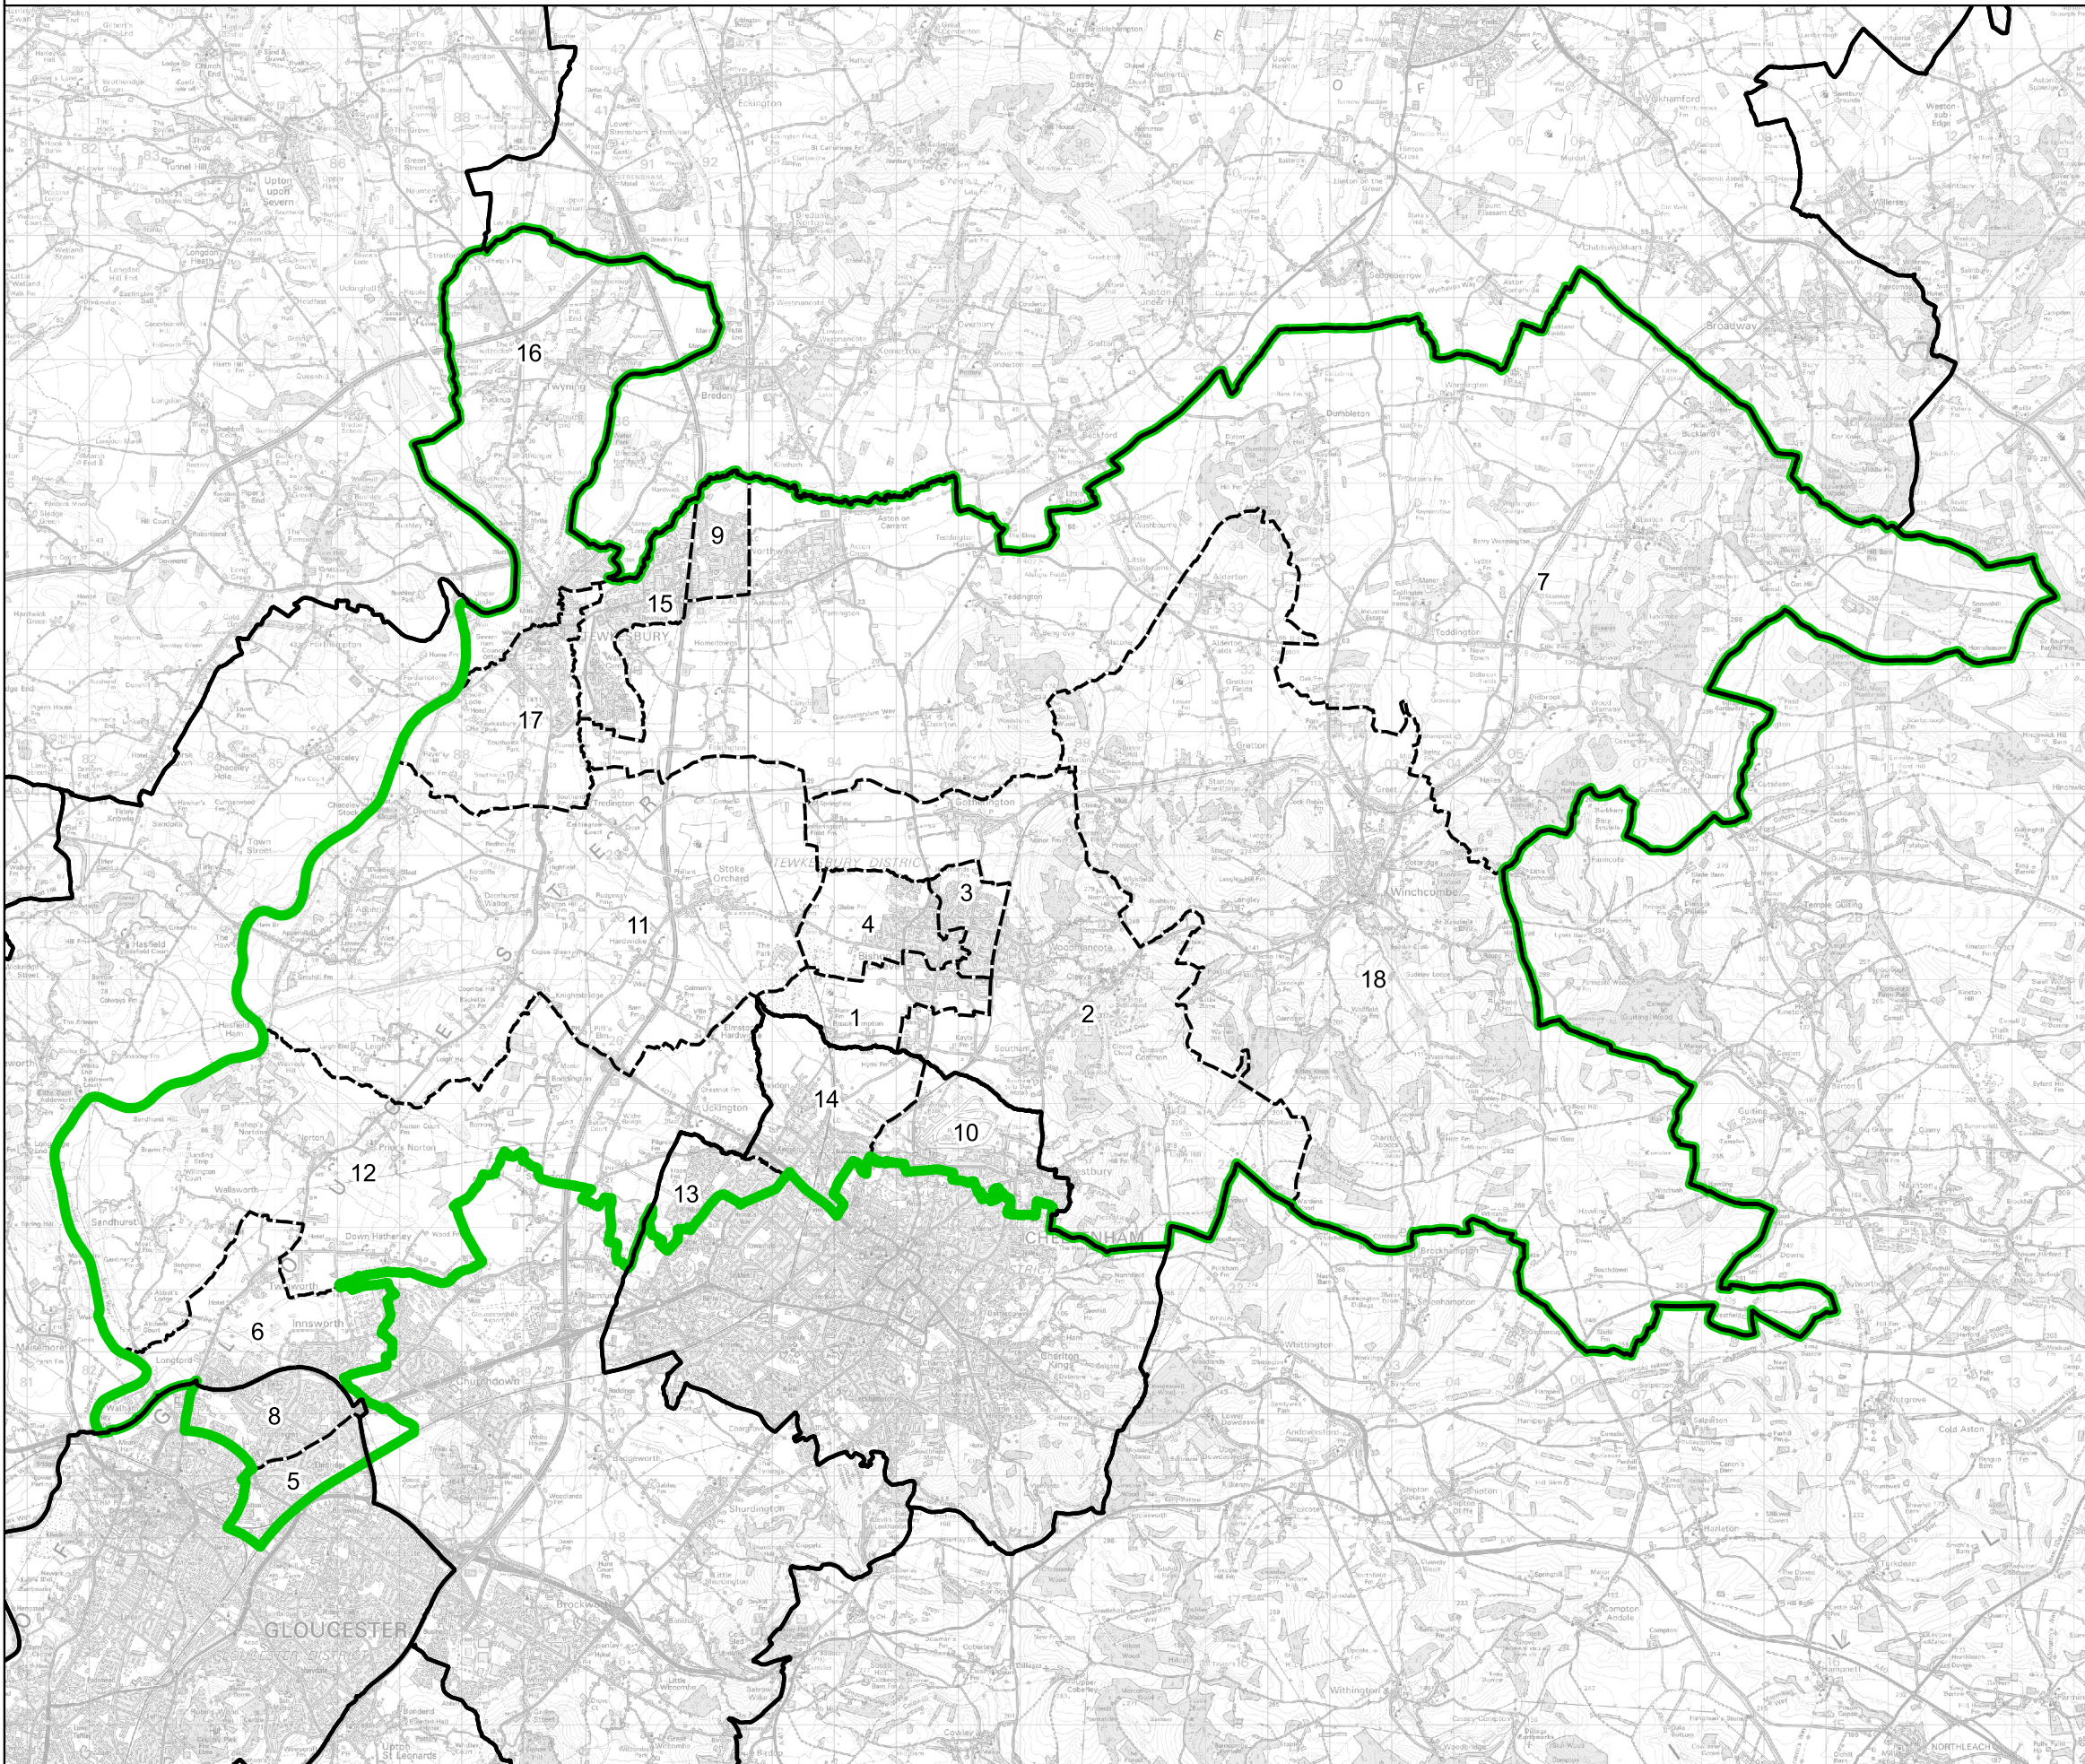

Boundary Commission for England - Final Recommendations for the South West Region

Tewkesbury County Constituency - Electorate 72,426

Wards:

- 1 Cleeve Grange
- 2 Cleeve Hill
- 3 Cleeve St. Michael's
- 4 Cleeve West
- 5 Elmbridge
- 6 Innsworth
- 7 Isbourne
- 8 Longlevens
- 9 Northway
- 10 Prestbury
- 11 Severn Vale North
- 12 Severn Vale South
- 13 Springbank
- 14 Swindon Village
- 15 Tewkesbury East
- 16 Tewkesbury North & Twynning
- 17 Tewkesbury South
- 18 Winchcombe

 Constituency

 Local Authorities

 Wards

0 1 2 km

© Crown copyright and database rights 2023 OS 100018289. You are permitted to use this data solely to enable you to respond to, or interact with, the organisation that provided you with the data. You are not permitted to copy, sub-licence, distribute or sell any of this data to third parties in any form. Third party rights to enforce the terms of this licence shall be reserved to OS.

Tewkesbury County Constituency