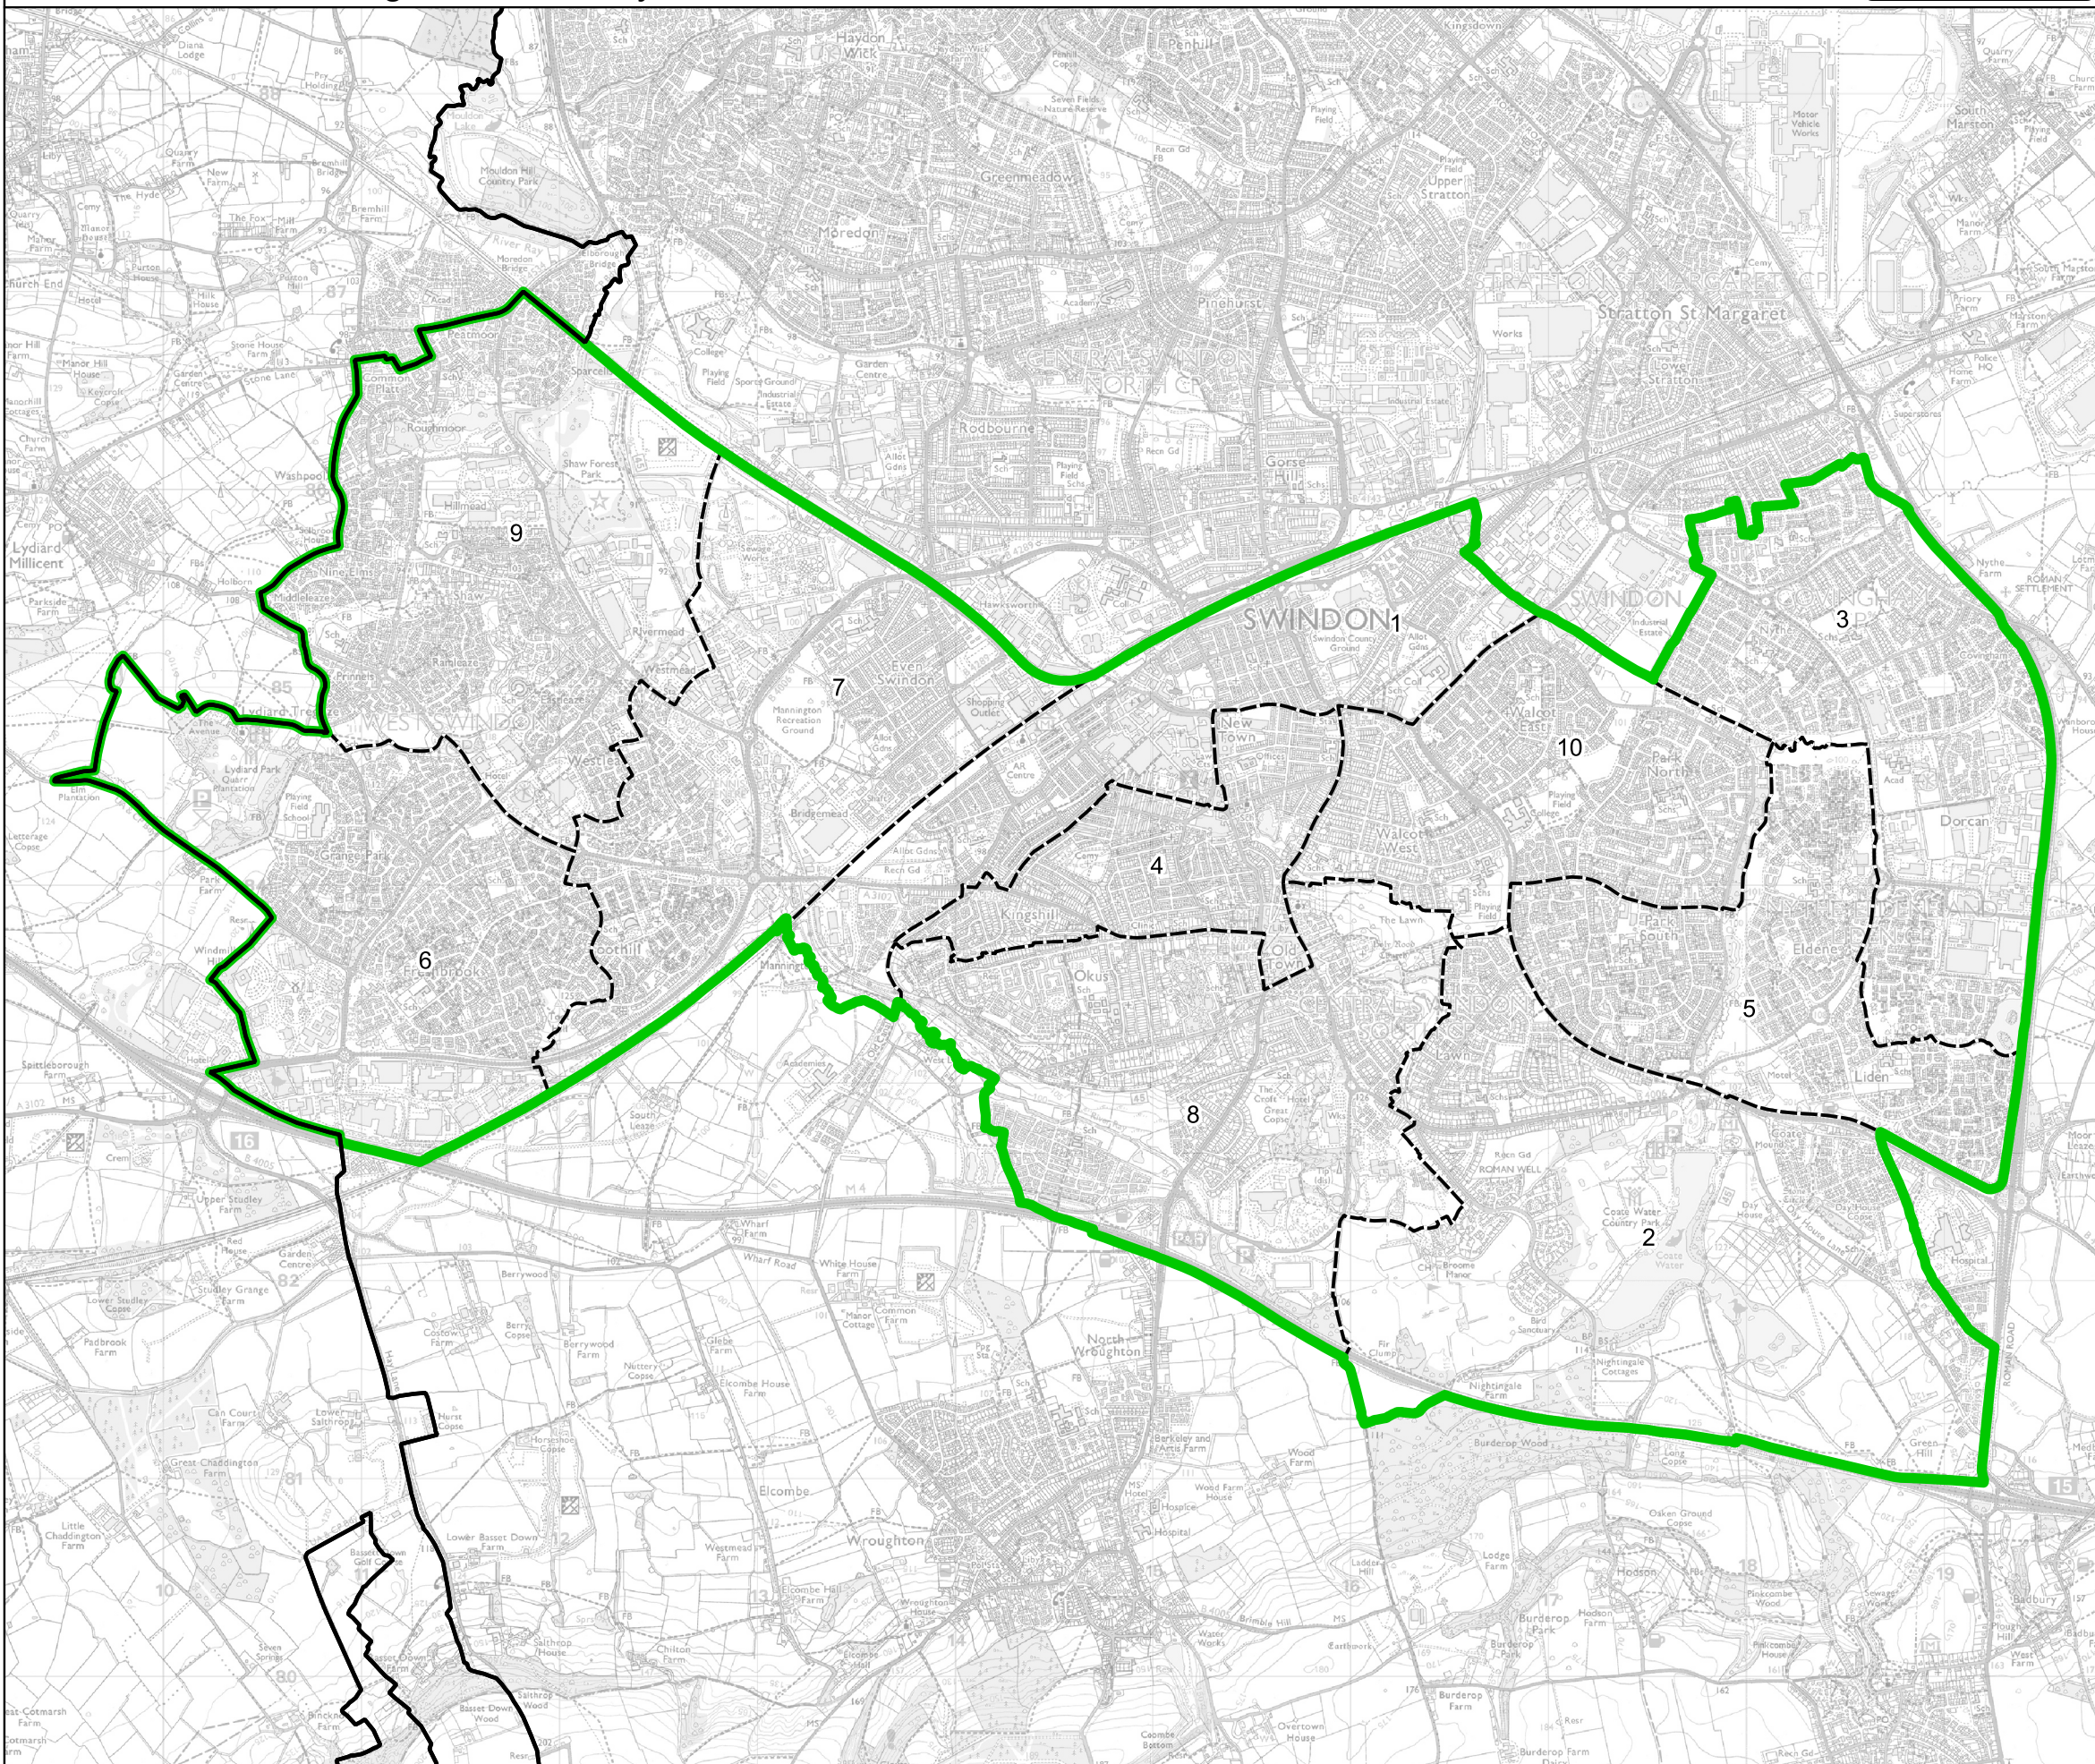

Boundary Commission for England - Final Recommendations for the South West Region

Swindon South Borough Constituency - Electorate 72,468

- Wards:
- 1 Central
 - 2 Chiseldon and Lawn (Part)
 - 3 Covingham and Dorcan
 - 4 Eastcott
 - 5 Liden, Eldene and Park South
 - 6 Lydiard and Freshbrook
 - 7 Mannington and Western
 - 8 Old Town
 - 9 Shaw
 - 10 Walcot and Park North

- Constituency
- Local Authorities
- Wards

0 0.5 1 km

© Crown copyright and database rights 2023 OS 100018289. You are permitted to use this data solely to enable you to respond to, or interact with, the organisation that provided you with the data. You are not permitted to copy, sub-licence, distribute or sell any of this data to third parties in any form. Third party rights to enforce the terms of this licence shall be reserved to OS.

Swindon South Borough Constituency