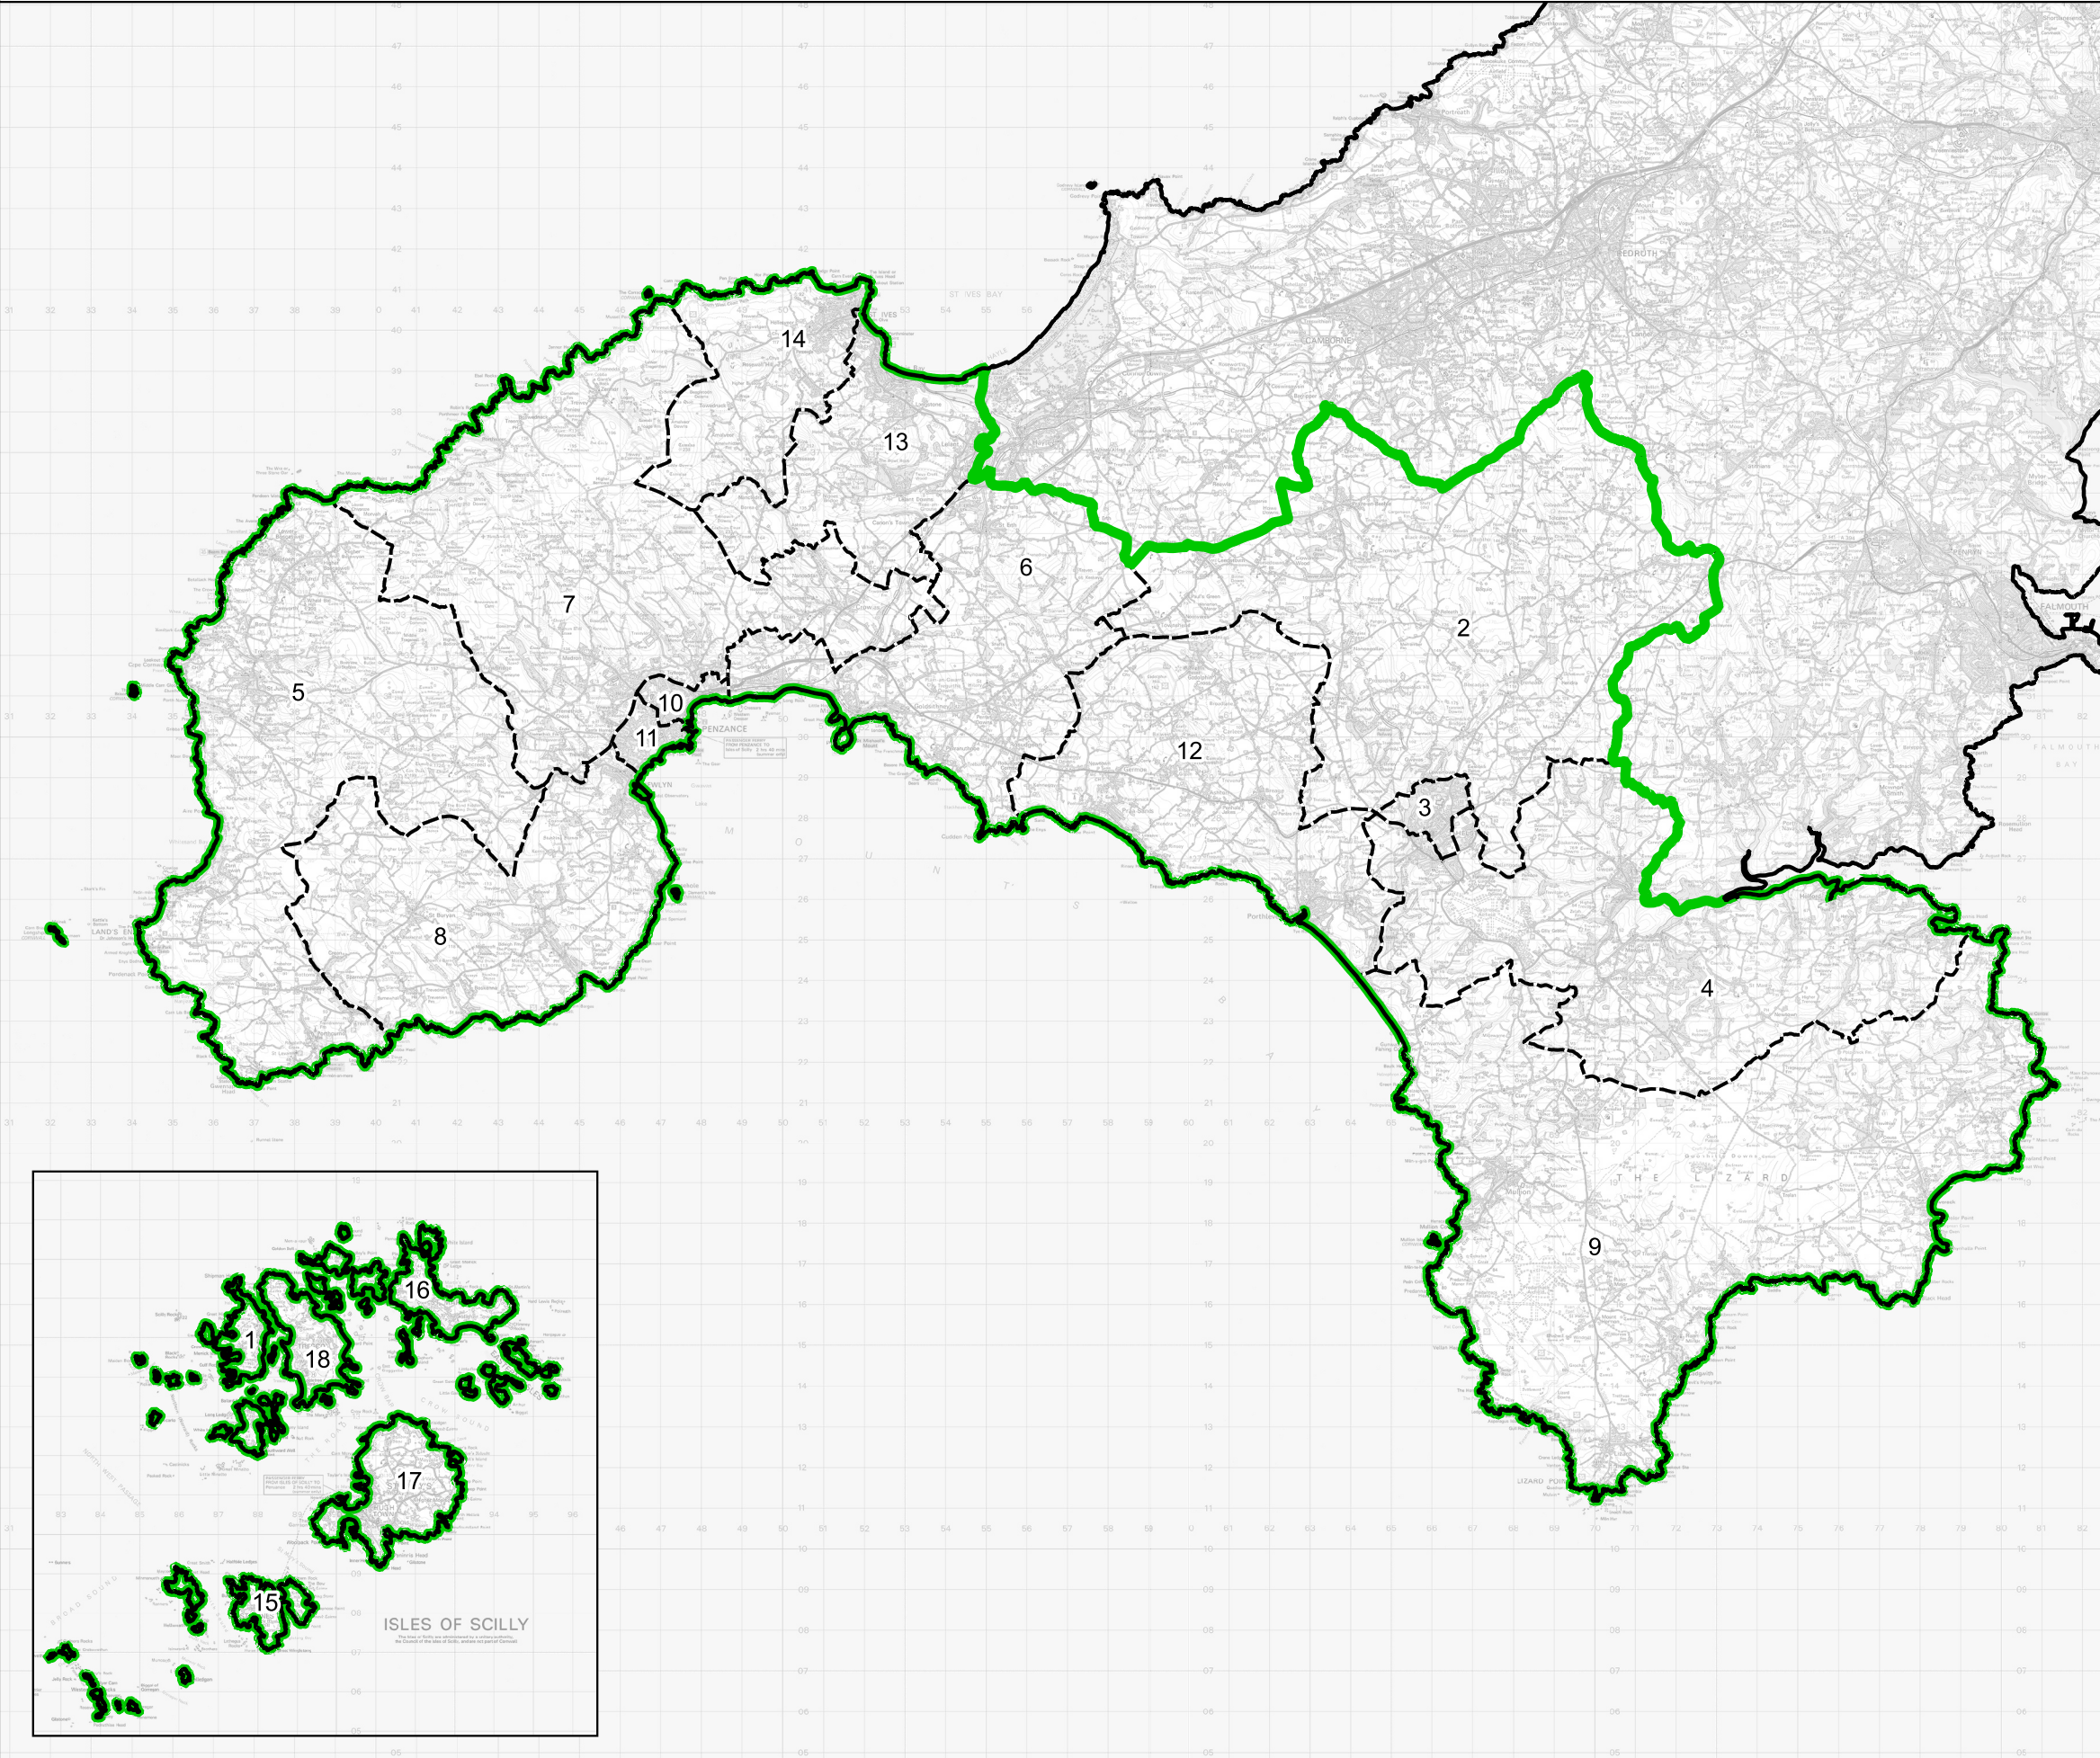

Boundary Commission for England - Final Recommendations for the South West Region

St Ives County Constituency - Electorate 70,107

Wards:

- 1 Bryher
- 2 Crowan, Sithney & Wendron
- 3 Helston North
- 4 Helston South & Meneage
- 5 Land's End
- 6 Long Rock, Marazion & St Erth
- 7 Ludgvan, Madron, Gulval & Heamoor
- 8 Mousehole, Newlyn & Buryan
- 9 Mullion & St Keverne
- 10 Penzance East
- 11 Penzance Promenade
- 12 Porthleven, Breage & Germoe
- 13 St Ives East, Lelant & Carbis Bay
- 14 St Ives West & Towednack
- 15 St. Agnes
- 16 St. Martin's
- 17 St. Mary's
- 18 Tresco

- Constituency
- Local Authorities
- Wards

0 2 4 km

© Crown copyright and database rights 2023 OS 100018289. You are permitted to use this data solely to enable you to respond to, or interact with, the organisation that provided you with the data. You are not permitted to copy, sub-licence, distribute or sell any of this data to third parties in any form. Third party rights to enforce the terms of this licence shall be reserved to OS.

St Ives County Constituency