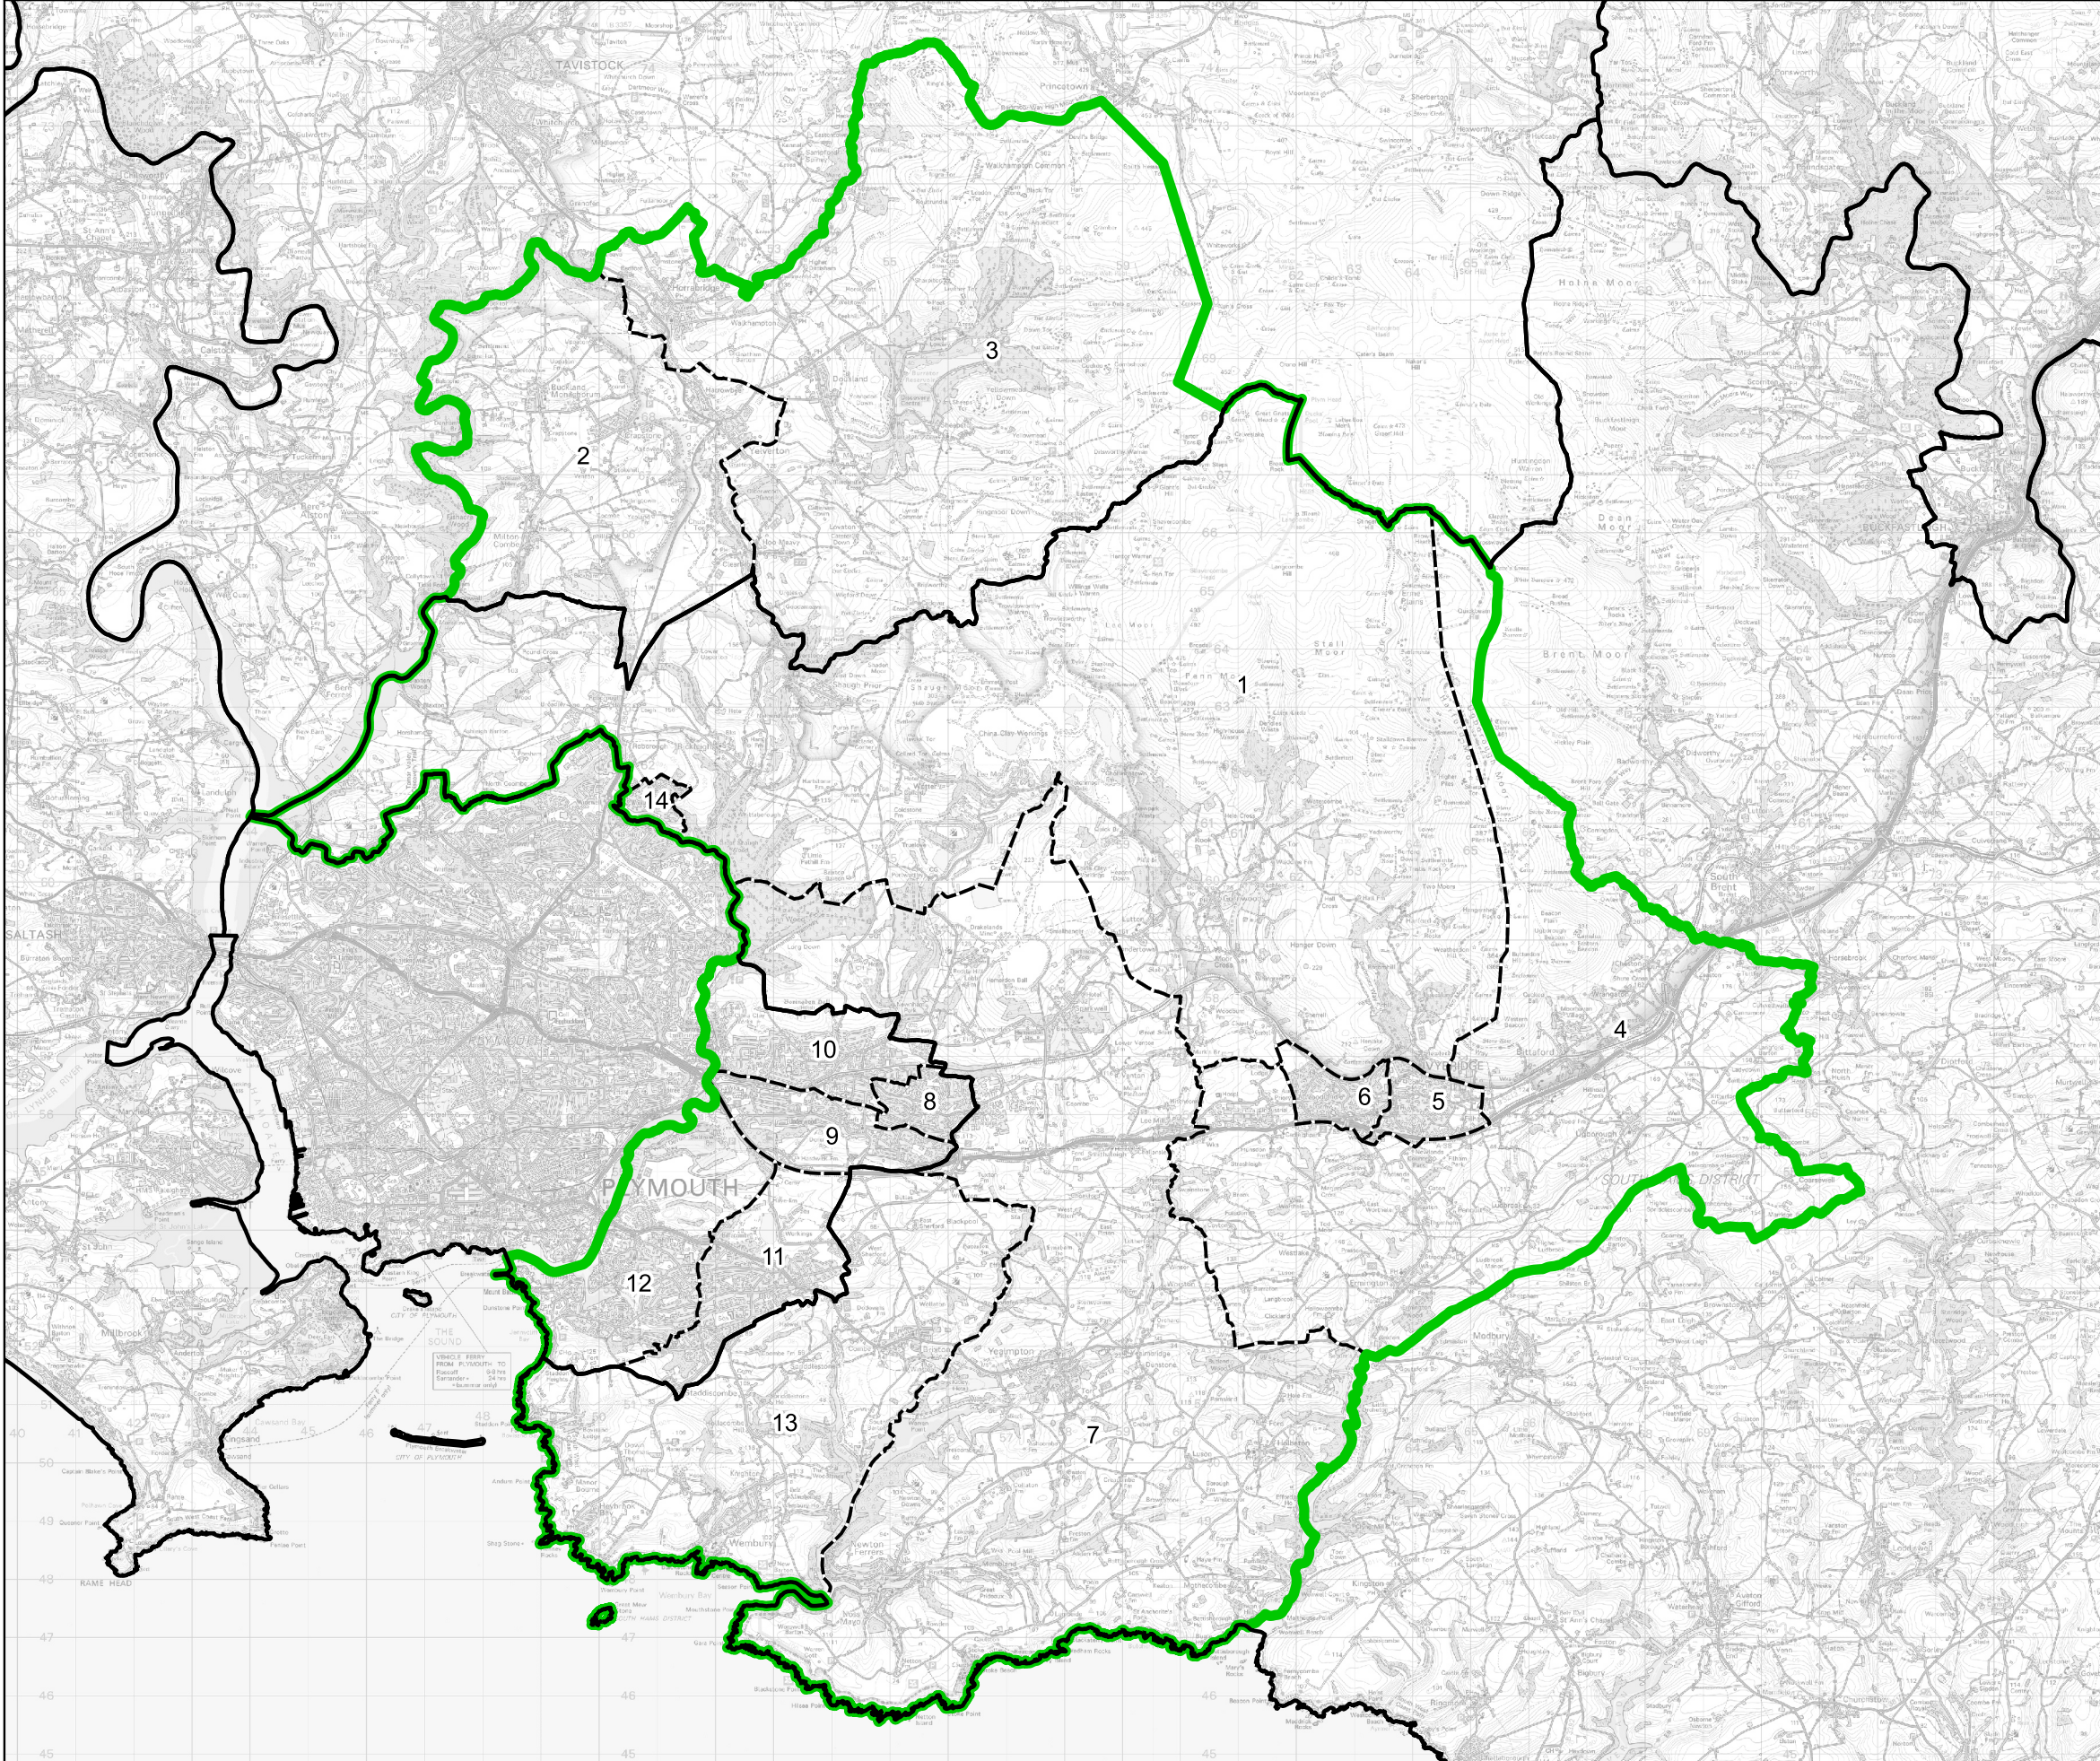

# Boundary Commission for England - Final Recommendations for the South West Region

## South West Devon County Constituency - Electorate 75,371

Wards:

- 1 Bickleigh & Cornwood
- 2 Buckland Monachorum
- 3 Burrator
- 4 Ermington & Ugborough
- 5 Ivybridge East
- 6 Ivybridge West
- 7 Newton & Yealmpton
- 8 Plympton Chaddlewood
- 9 Plympton Erle
- 10 Plympton St. Mary
- 11 Plymstock Dunstone
- 12 Plymstock Radford
- 13 Wembury & Brixton
- 14 Woolwell

South West Devon County Constituency