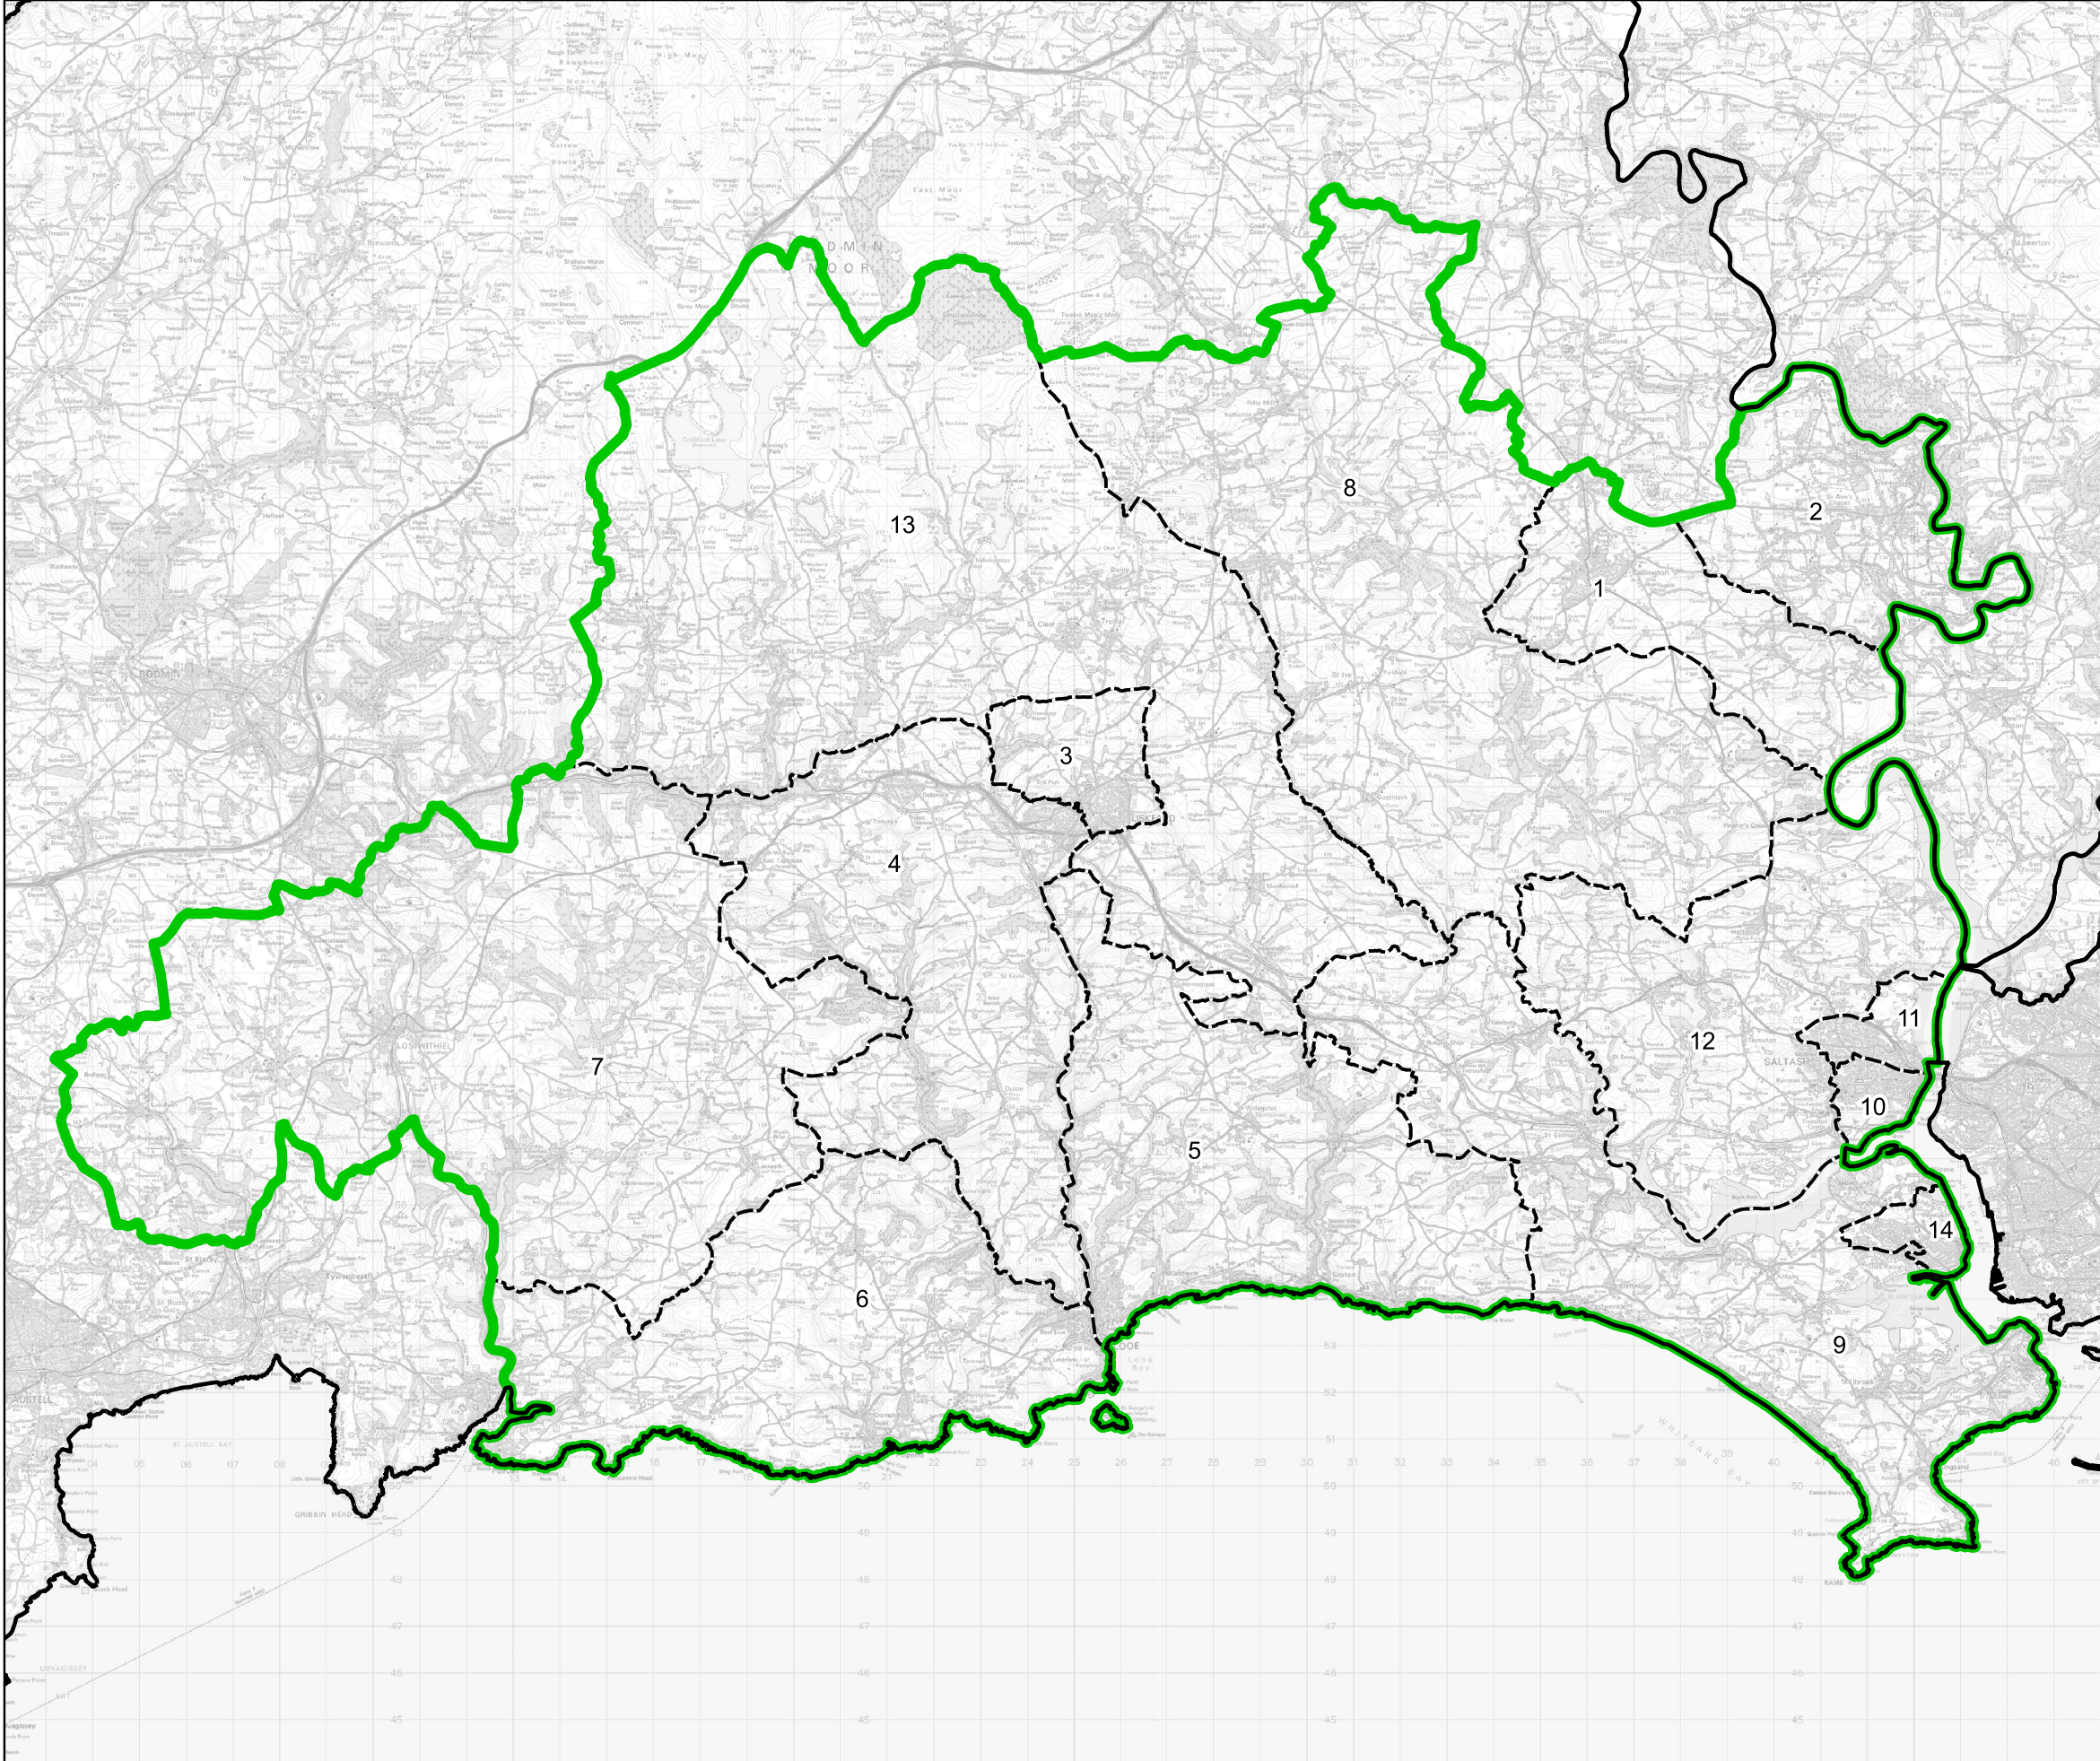

# Boundary Commission for England - Final Recommendations for the South West Region

## South East Cornwall County Constituency - Electorate 71,734

Wards:

- 1 Callington & St Dominic
- 2 Calstock
- 3 Liskeard Central
- 4 Liskeard South & Dobwalls
- 5 Looe East & Deviock
- 6 Looe West, Pelynt, Lansallos & Lanteglos
- 7 Lostwithiel & Lanreath
- 8 Lynher
- 9 Rame Peninsula & St Germans
- 10 Saltash Essa
- 11 Saltash Tamar
- 12 Saltash Trematon & Landrake
- 13 St Cleer & Menheniot
- 14 Torpoint

Constituency  
 Local Authorities  
 Wards

0 2 4 km

© Crown copyright and database rights 2023 OS 100018289. You are permitted to use this data solely to enable you to respond to, or interact with, the organisation that provided you with the data. You are not permitted to copy, sub-licence, distribute or sell any of this data to third parties in any form. Third party rights to enforce the terms of this licence shall be reserved to OS.

South East Cornwall County Constituency