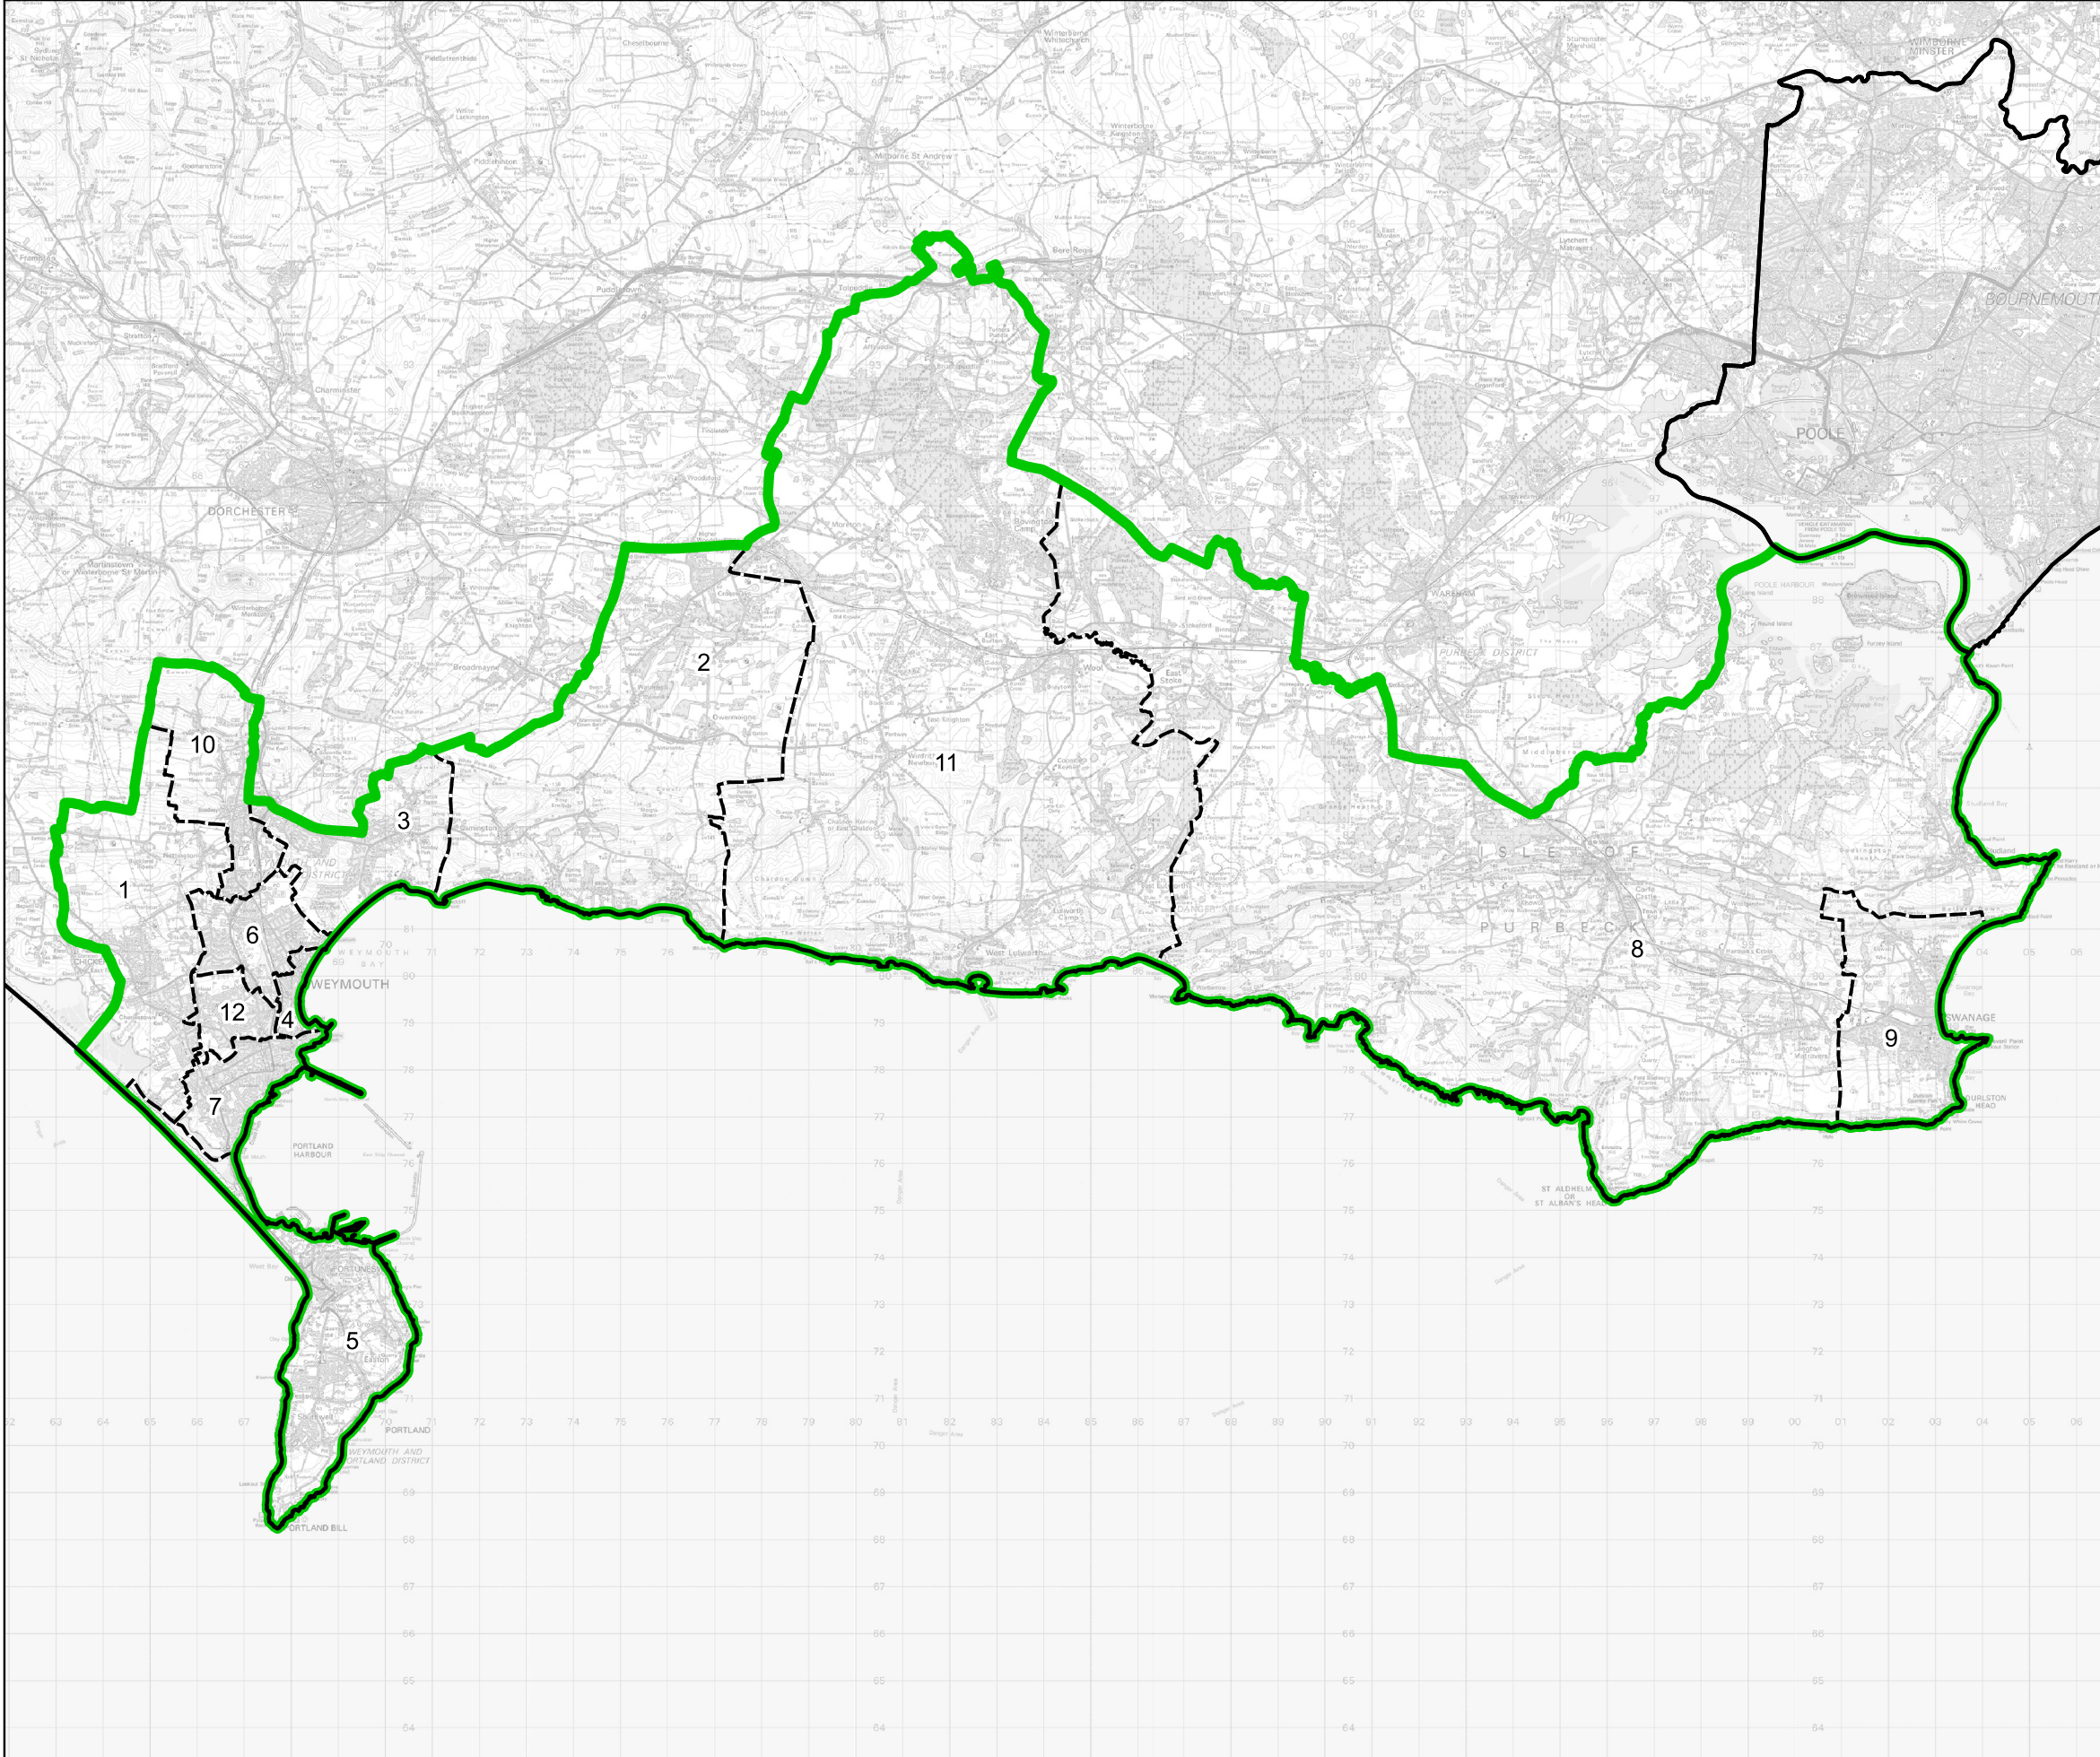

Boundary Commission for England - Final Recommendations for the South West Region

South Dorset County Constituency - Electorate 76,640

Wards:

- 1 Chickerell
- 2 Crossways
- 3 Littlemoor & Preston
- 4 Melcombe Regis
- 5 Portland
- 6 Radipole
- 7 Rodwell & Wyke
- 8 South East Purbeck
- 9 Swanage
- 10 Upwey & Broadway
- 11 West Purbeck (Part)
- 12 Westham

- Constituency
- Local Authorities
- Wards

0 2 4 km

© Crown copyright and database rights 2023 OS 100018289. You are permitted to use this data solely to enable you to respond to, or interact with, the organisation that provided you with the data. You are not permitted to copy, sub-licence, distribute or sell any of this data to third parties in any form. Third party rights to enforce the terms of this licence shall be reserved to OS.

South Dorset County Constituency