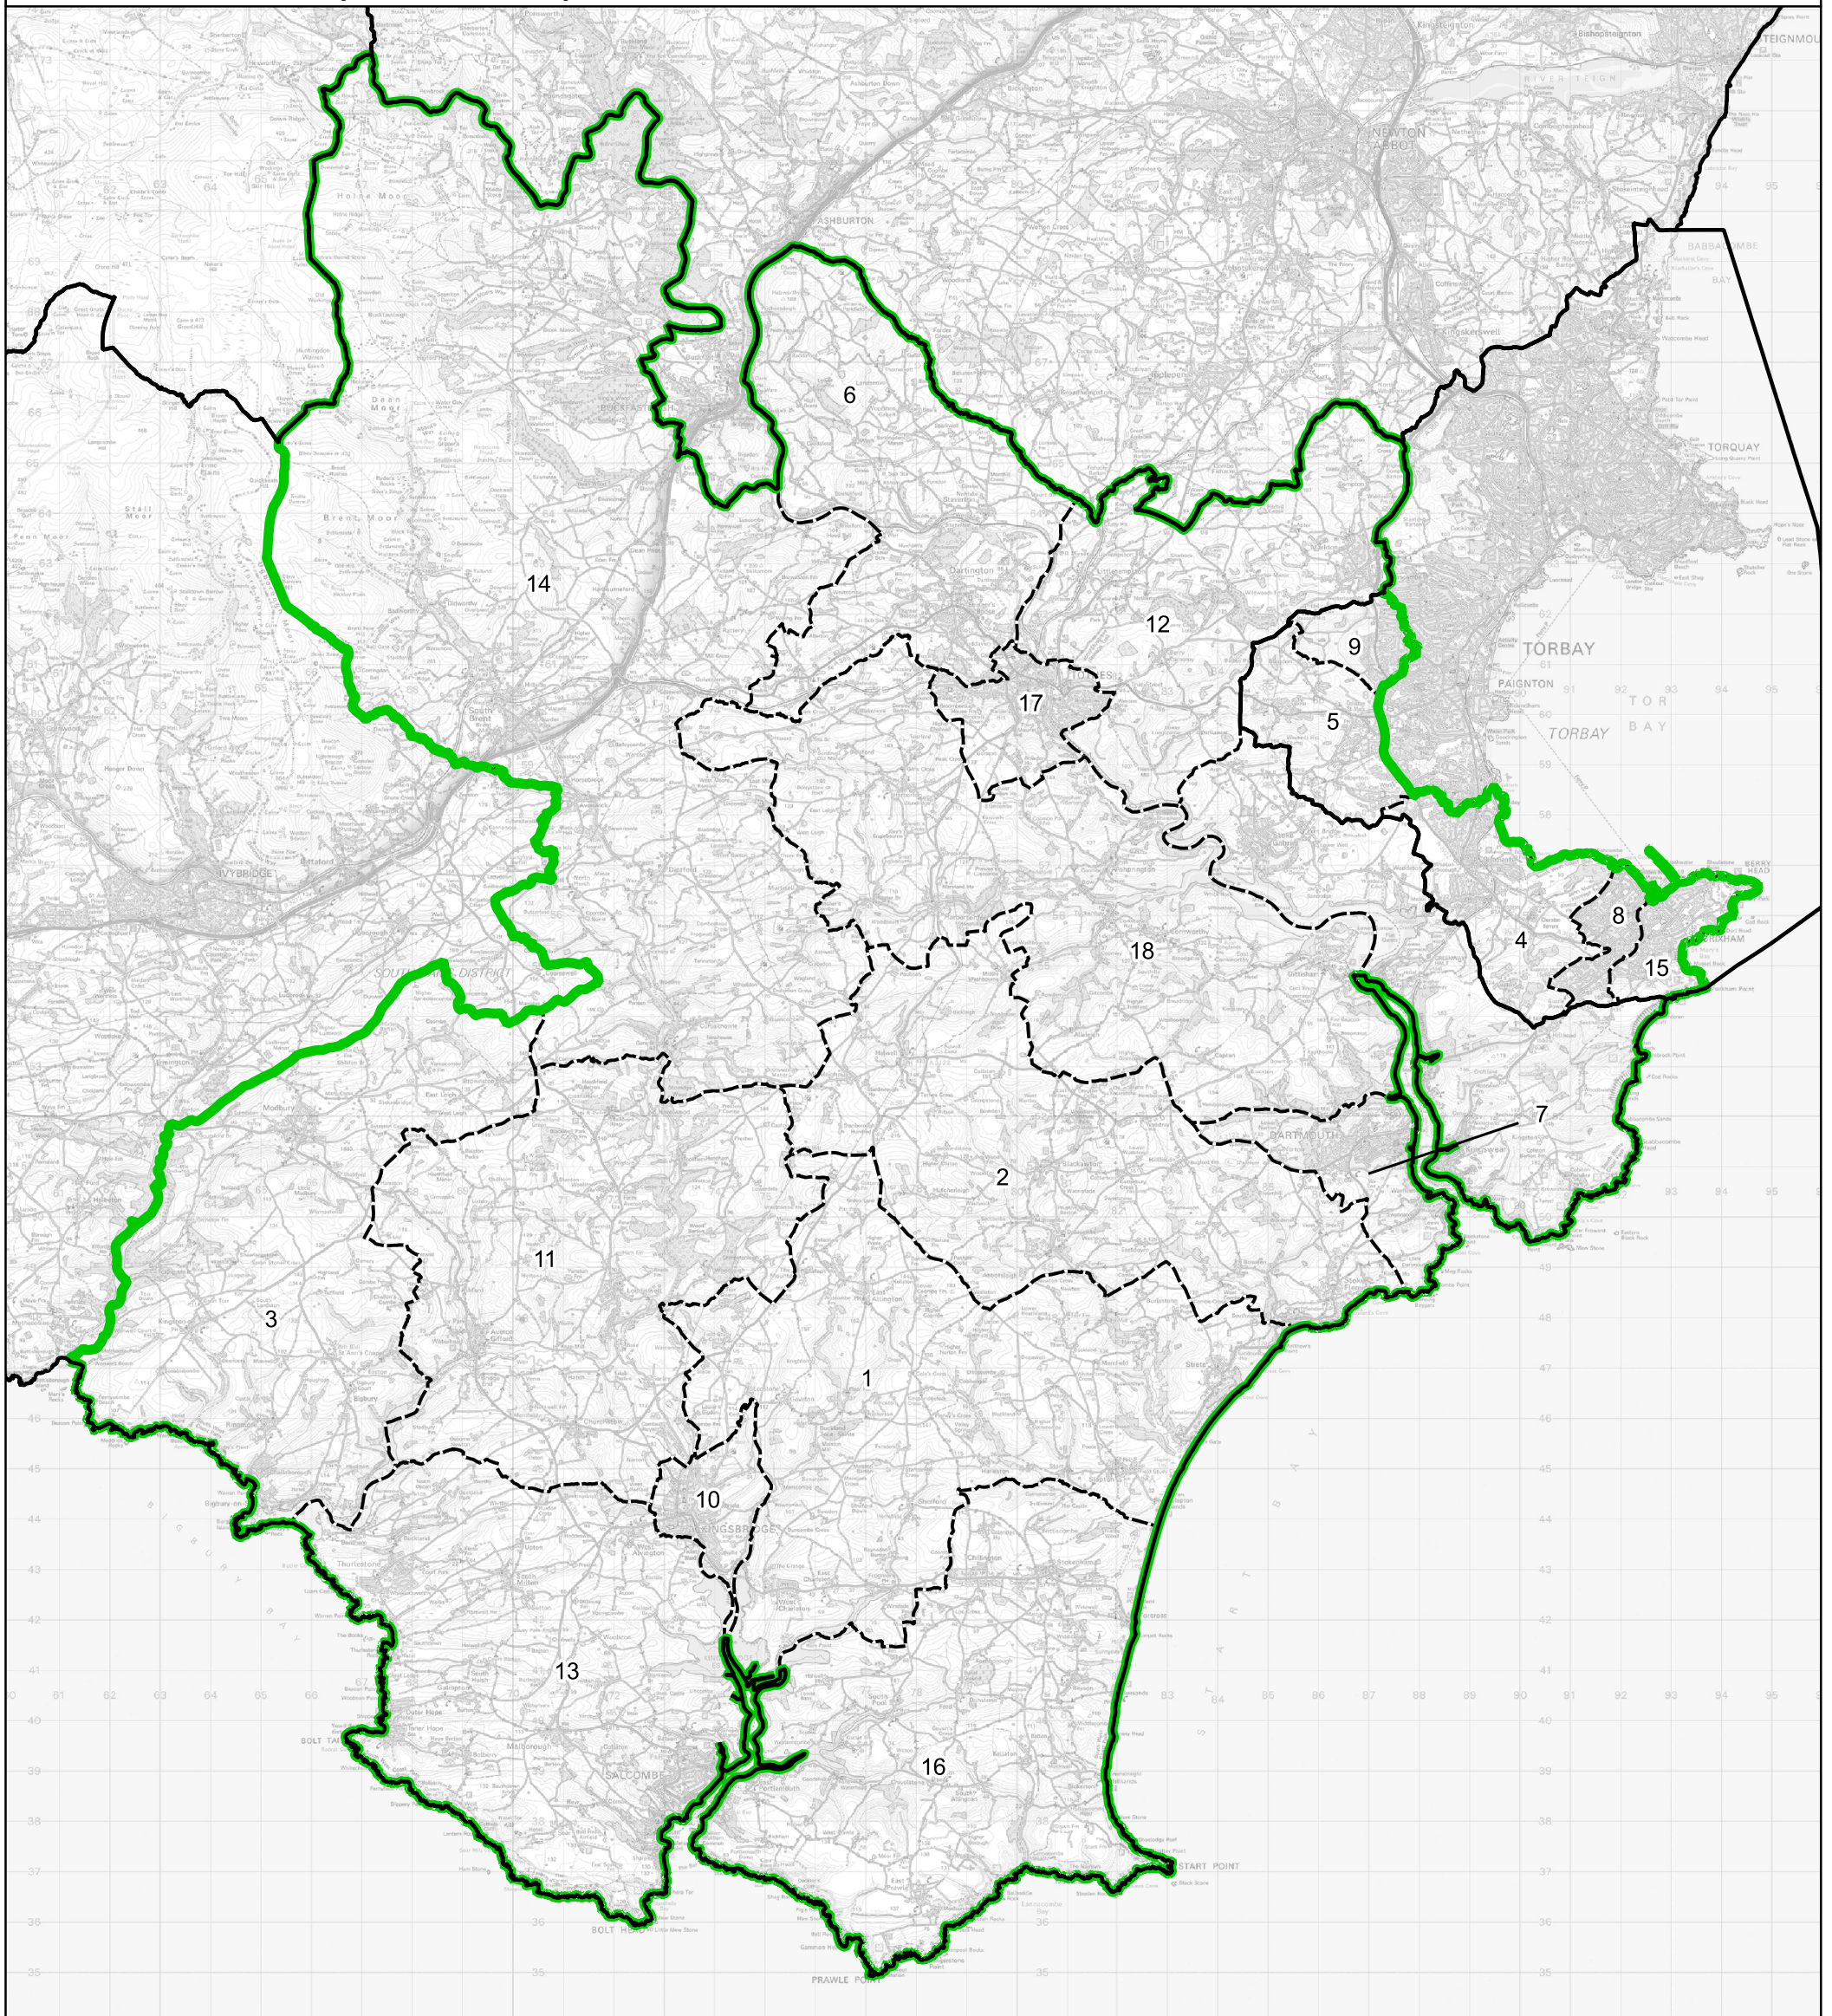

Boundary Commission for England - Final Recommendations for the South West Region  
 South Devon County Constituency - Electorate 71,691

Wards:

- |                              |                                |                                |
|------------------------------|--------------------------------|--------------------------------|
| 1 Allington & Strete         | 8 Furzeham with Summercombe    | 13 Salcombe & Thurlestone      |
| 2 Blackawton & Stoke Fleming | 9 King's Ash                   | 14 South Brent                 |
| 3 Charterlands               | 10 Kingsbridge                 | 15 St. Peter's with St. Mary's |
| 4 Churston with Galmpton     | 11 Loddiswell & Aveton Gifford | 16 Stokenham                   |
| 5 Collaton St. Mary          | 12 Marlton & Littlehempston    | 17 Totnes                      |
| 6 Dartington & Staverton     |                                | 18 West Dart                   |
| 7 Dartmouth & East Dart      |                                |                                |

- Constituency
- Local Authorities
- Wards

© Crown copyright and database rights 2023 OS 100018289. You are permitted to use this data solely to enable you to respond to, or interact with, the organisation that provided you with the data. You are not permitted to copy, sub-licence, distribute or sell any of this data to third parties in any form. Third party rights to enforce the terms of this licence shall be reserved to OS.

# South Devon County Constituency