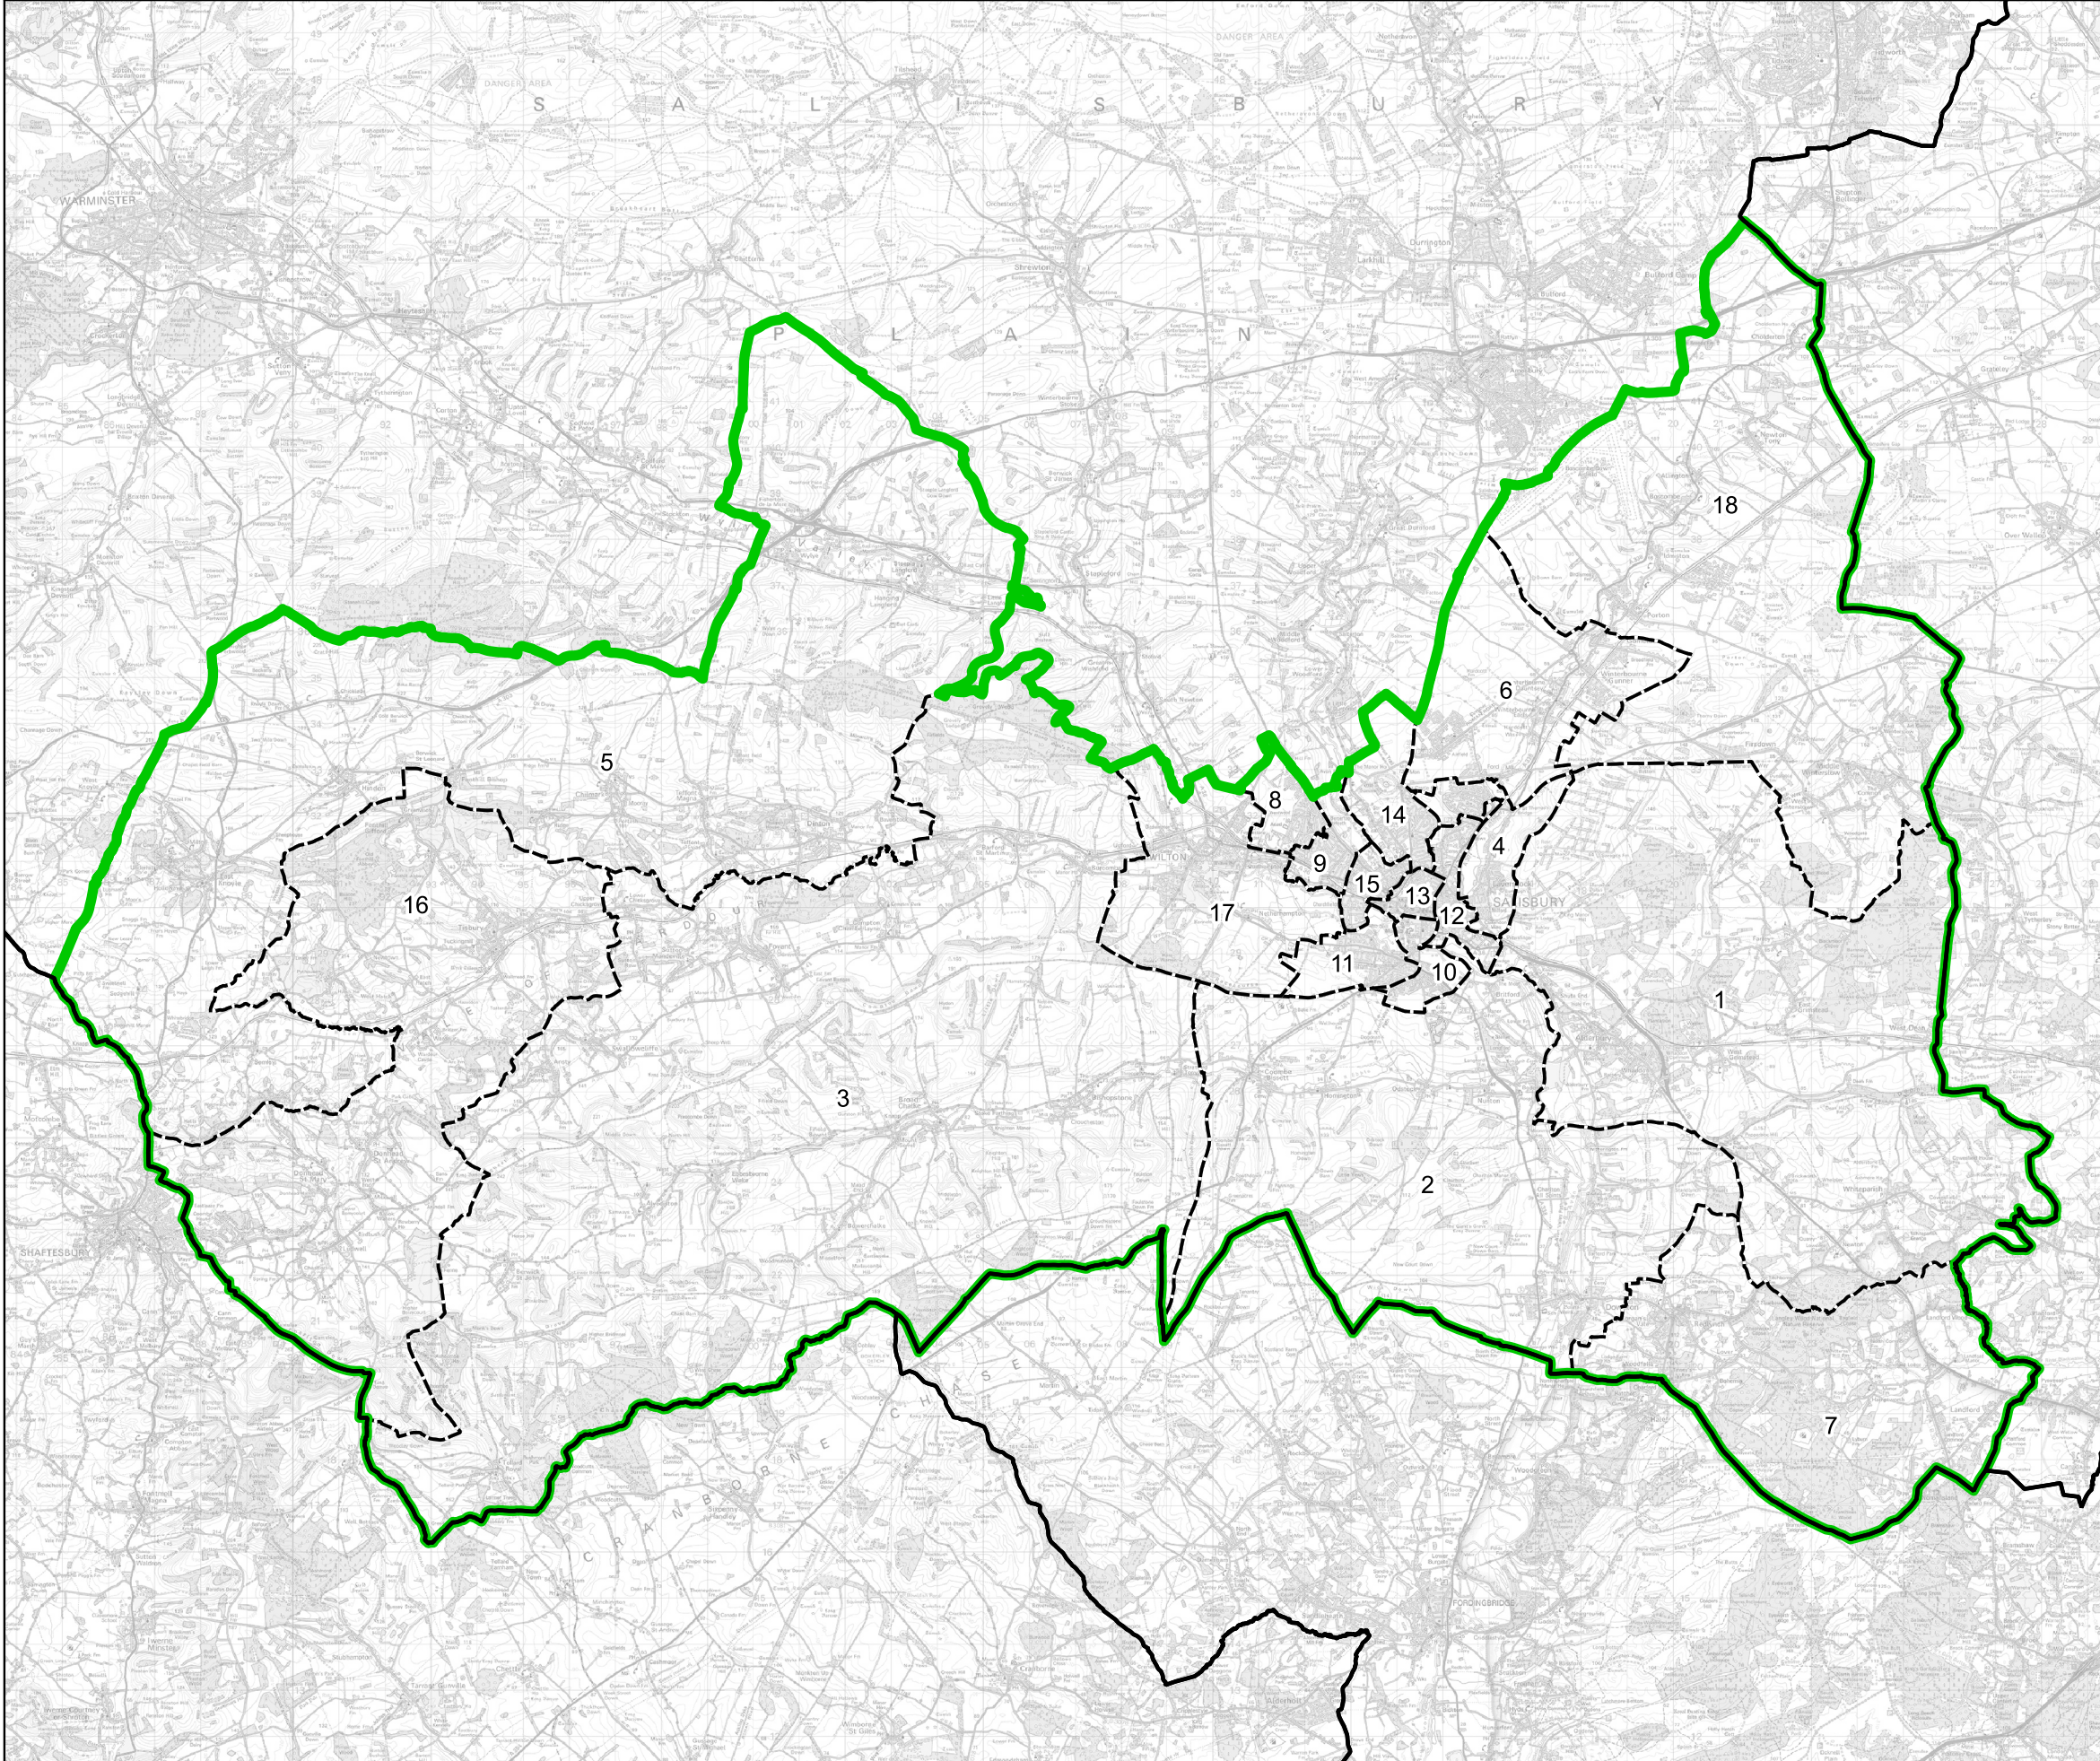

# Boundary Commission for England - Final Recommendations for the South West Region

## Salisbury County Constituency - Electorate 70,242

### Wards:

- 1 Alderbury & Whiteparish
- 2 Downton & Ebble Valley
- 3 Fovant & Chalke Valley
- 4 Laverstock
- 5 Nadder Valley
- 6 Old Sarum & Lower Bourne Valley
- 7 Redlynch & Landford
- 8 Salisbury Bemerton Heath
- 9 Salisbury Fisherton & Bemerton Village
- 10 Salisbury Harnham East
- 11 Salisbury Harnham West
- 12 Salisbury Milford
- 13 Salisbury St Edmund's
- 14 Salisbury St Francis & Stratford
- 15 Salisbury St Paul's
- 16 Tisbury
- 17 Wilton
- 18 Winterslow & Upper Bourne Valley

-  Constituency
-  Local Authorities
-  Wards

0 2 4 km

© Crown copyright and database rights 2023 OS 100018289. You are permitted to use this data solely to enable you to respond to, or interact with, the organisation that provided you with the data. You are not permitted to copy, sub-licence, distribute or sell any of this data to third parties in any form. Third party rights to enforce the terms of this licence shall be reserved to OS.