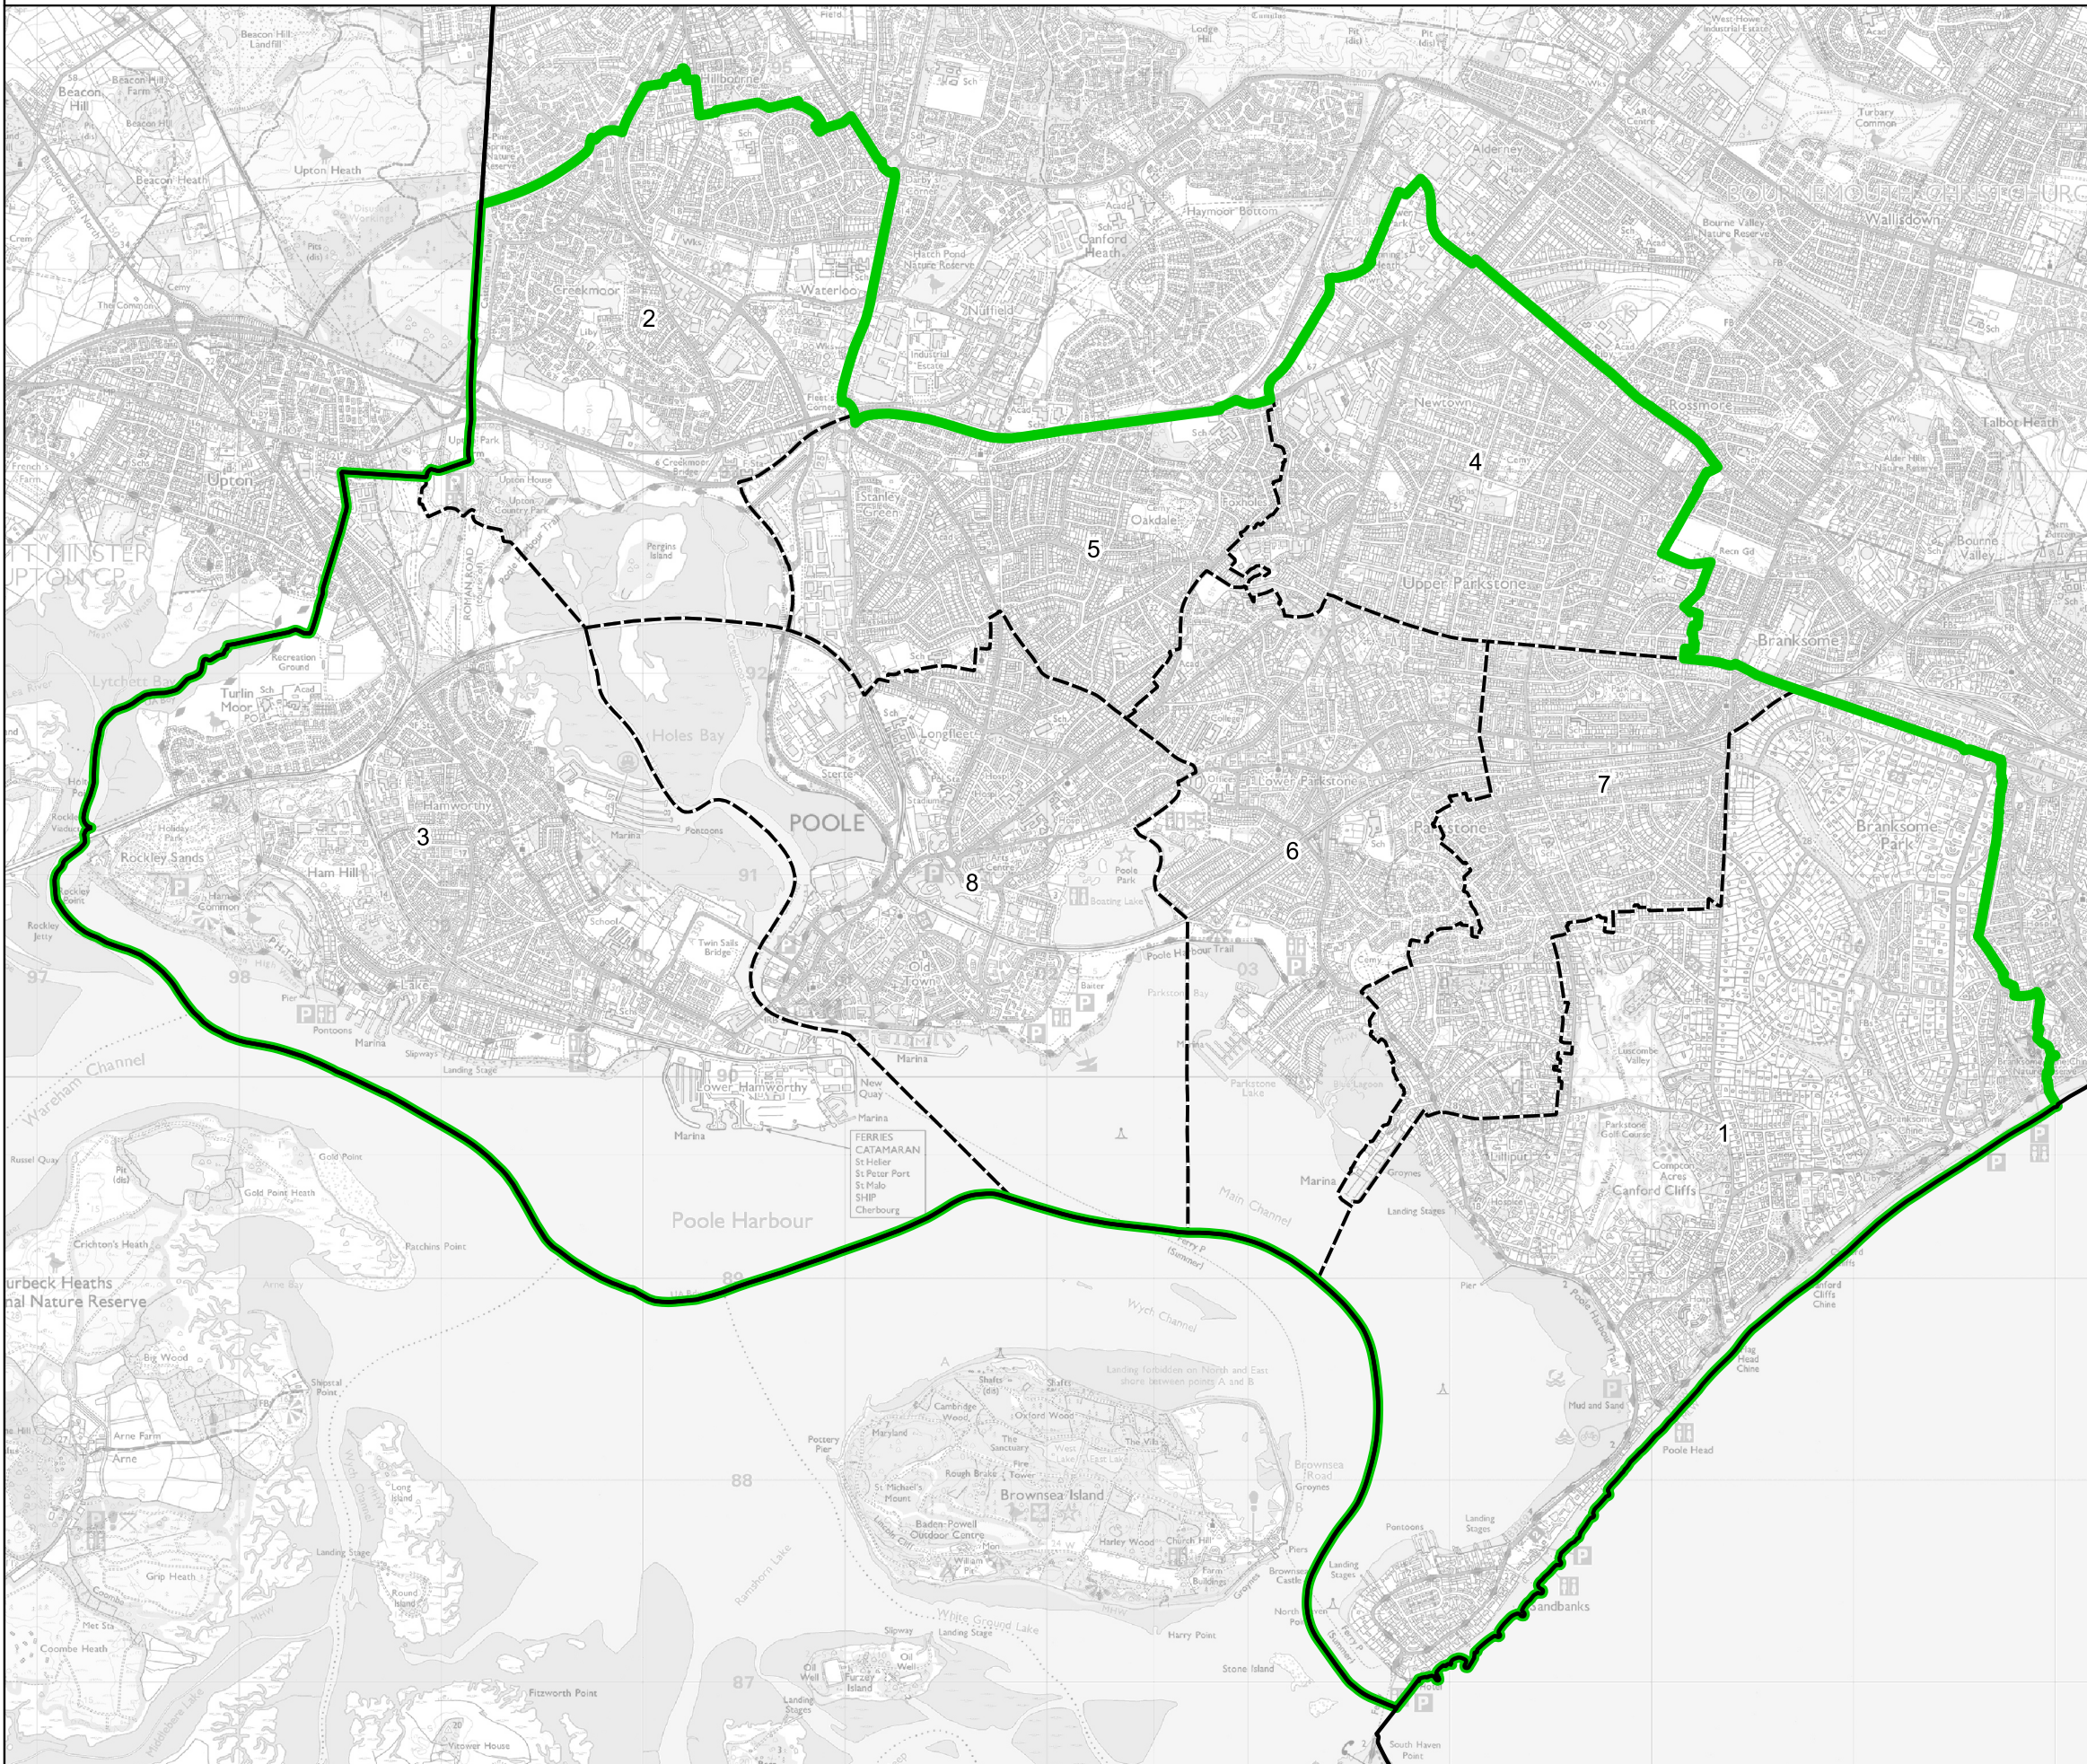

# Boundary Commission for England - Final Recommendations for the South West Region

## Poole Borough Constituency - Electorate 72,162

Wards:

- 1 Canford Cliffs
- 2 Creekmoor
- 3 Hamworthy
- 4 Newtown & Heatherlands
- 5 Oakdale
- 6 Parkstone
- 7 Penn Hill
- 8 Poole Town

- Constituency
- Local Authorities
- Wards

0 0.5 1 km

© Crown copyright and database rights 2023 OS 100018289. You are permitted to use this data solely to enable you to respond to, or interact with, the organisation that provided you with the data. You are not permitted to copy, sub-licence, distribute or sell any of this data to third parties in any form. Third party rights to enforce the terms of this licence shall be reserved to OS.