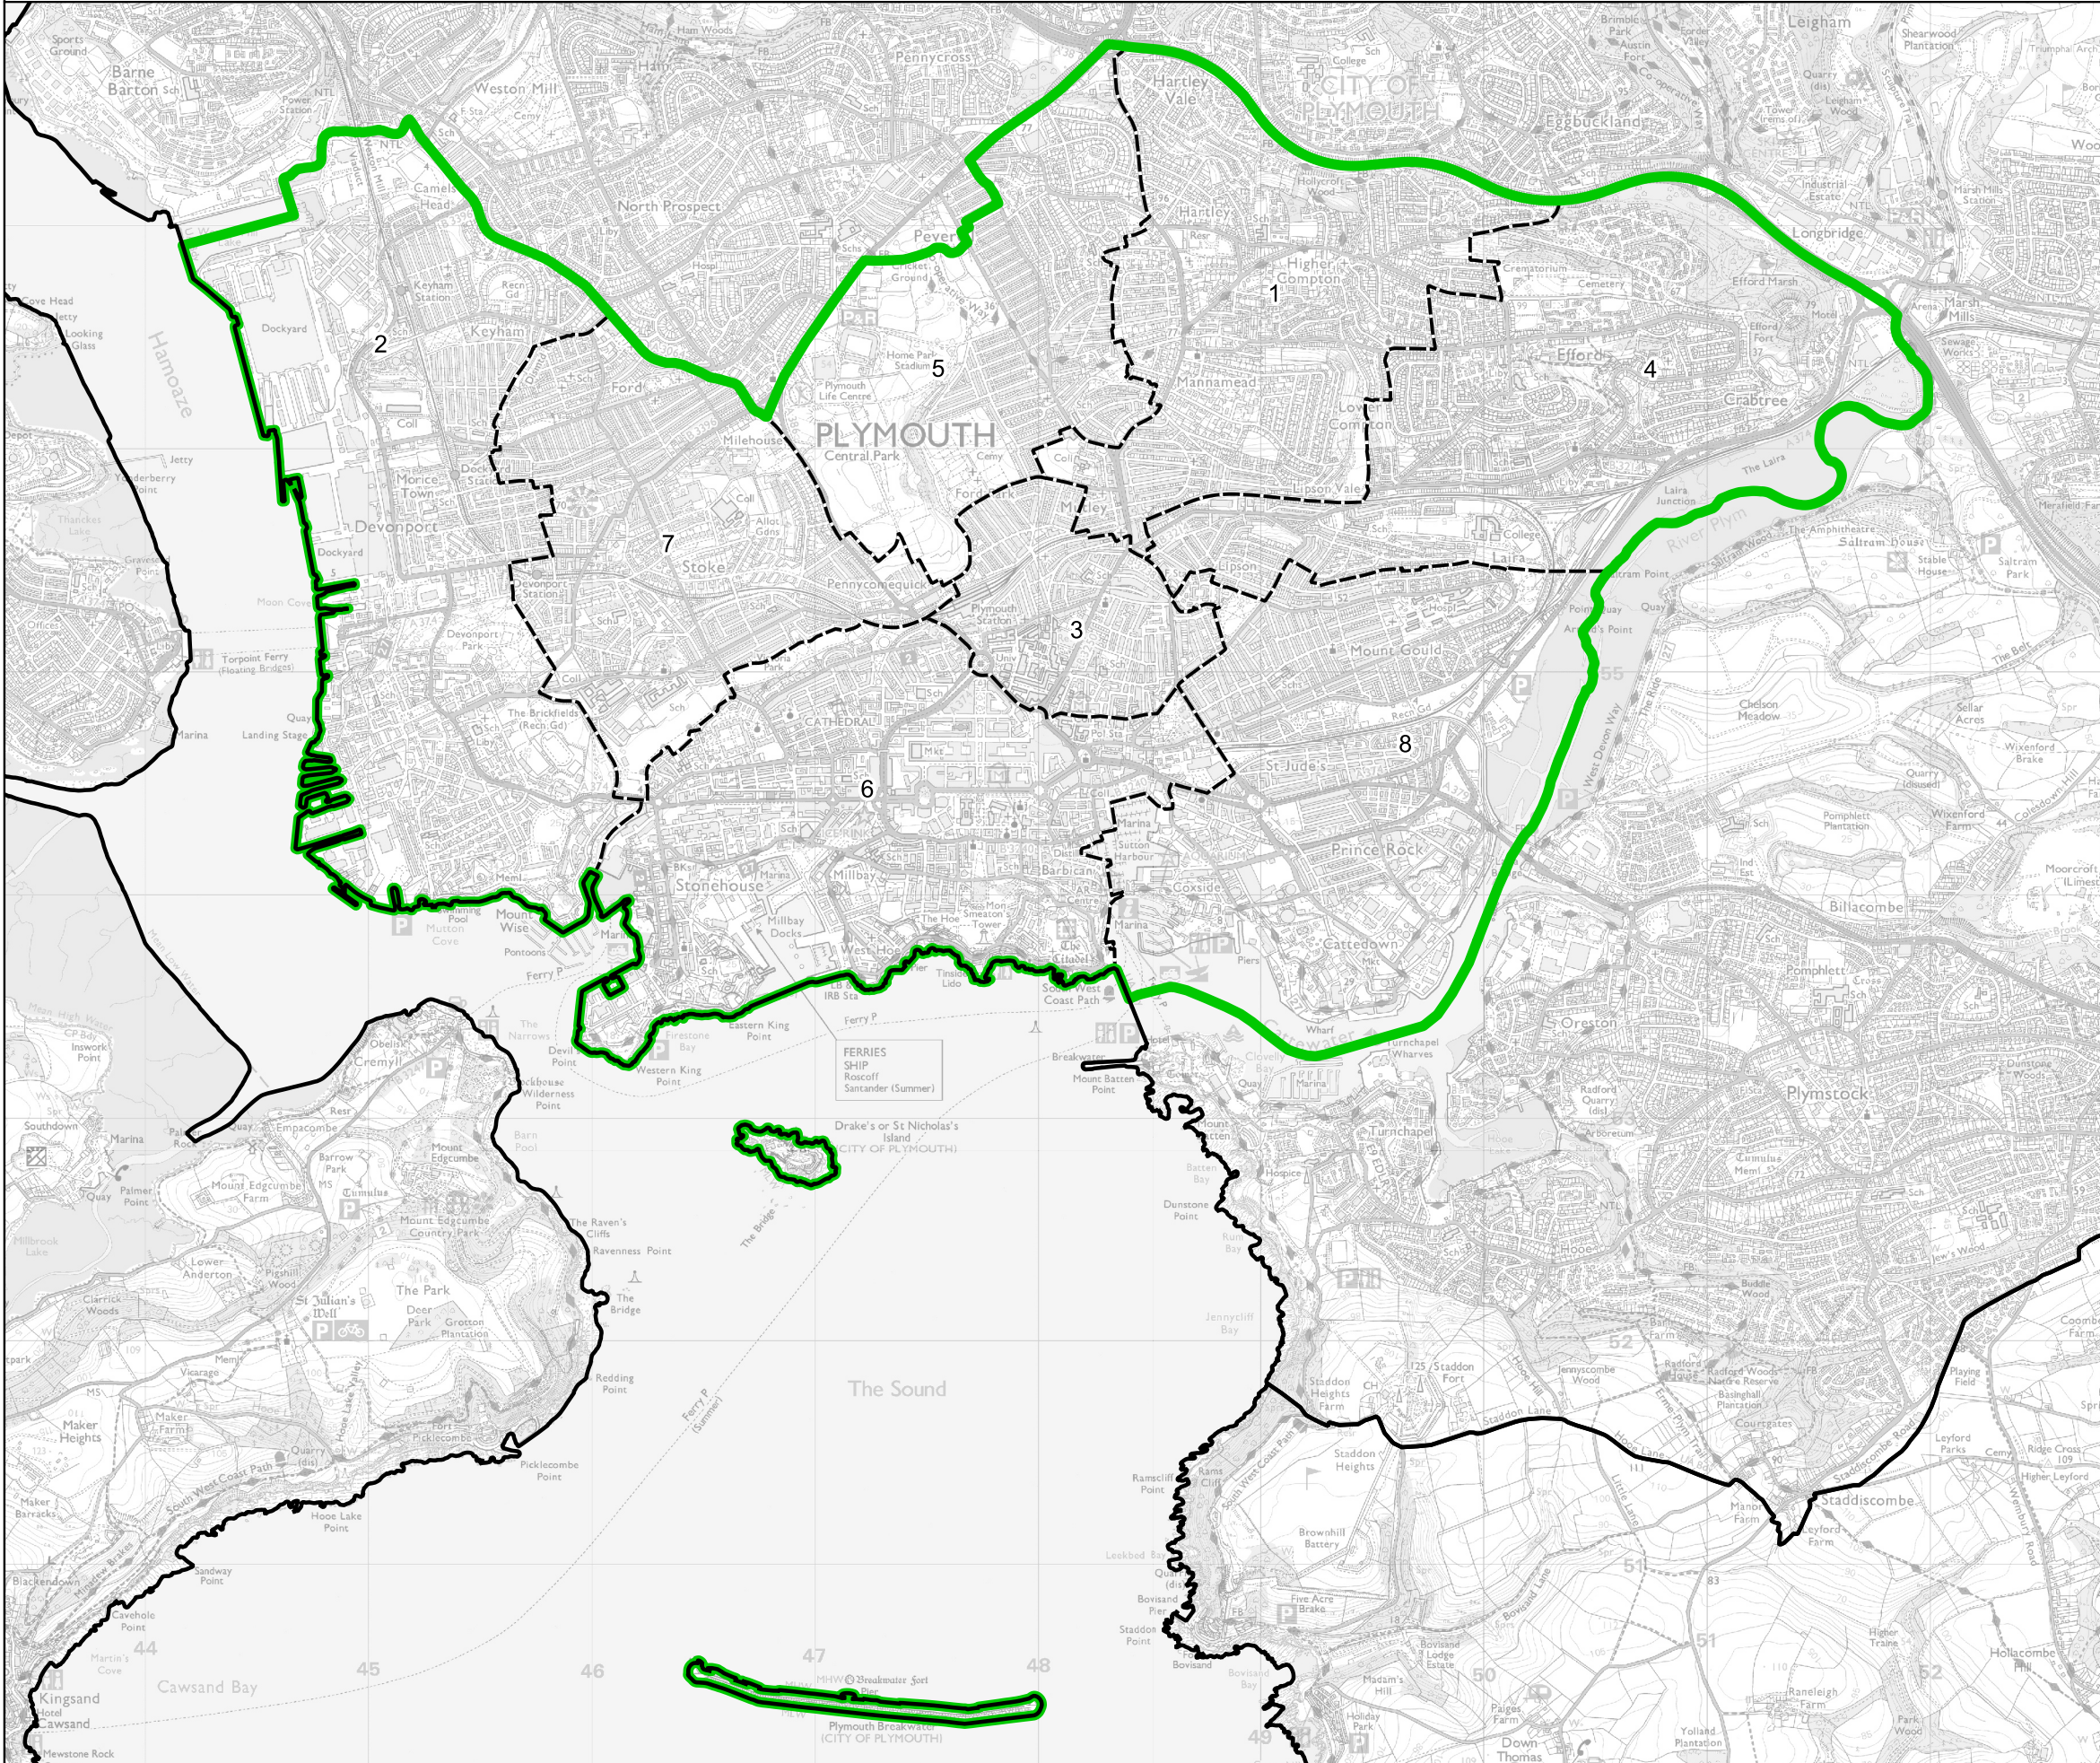

Boundary Commission for England - Final Recommendations for the South West Region

Plymouth Sutton and Devonport Borough Constituency - Electorate 73,495

- Wards:
- 1 Compton
 - 2 Devonport
 - 3 Drake
 - 4 Efford and Lipson
 - 5 Peverell (Part)
 - 6 St. Peter and the Waterfront
 - 7 Stoke
 - 8 Sutton and Mount Gould

- Constituency
- Local Authorities
- Wards

© Crown copyright and database rights 2023 OS 100018289. You are permitted to use this data solely to enable you to respond to, or interact with, the organisation that provided you with the data. You are not permitted to copy, sub-licence, distribute or sell any of this data to third parties in any form. Third party rights to enforce the terms of this licence shall be reserved to OS.