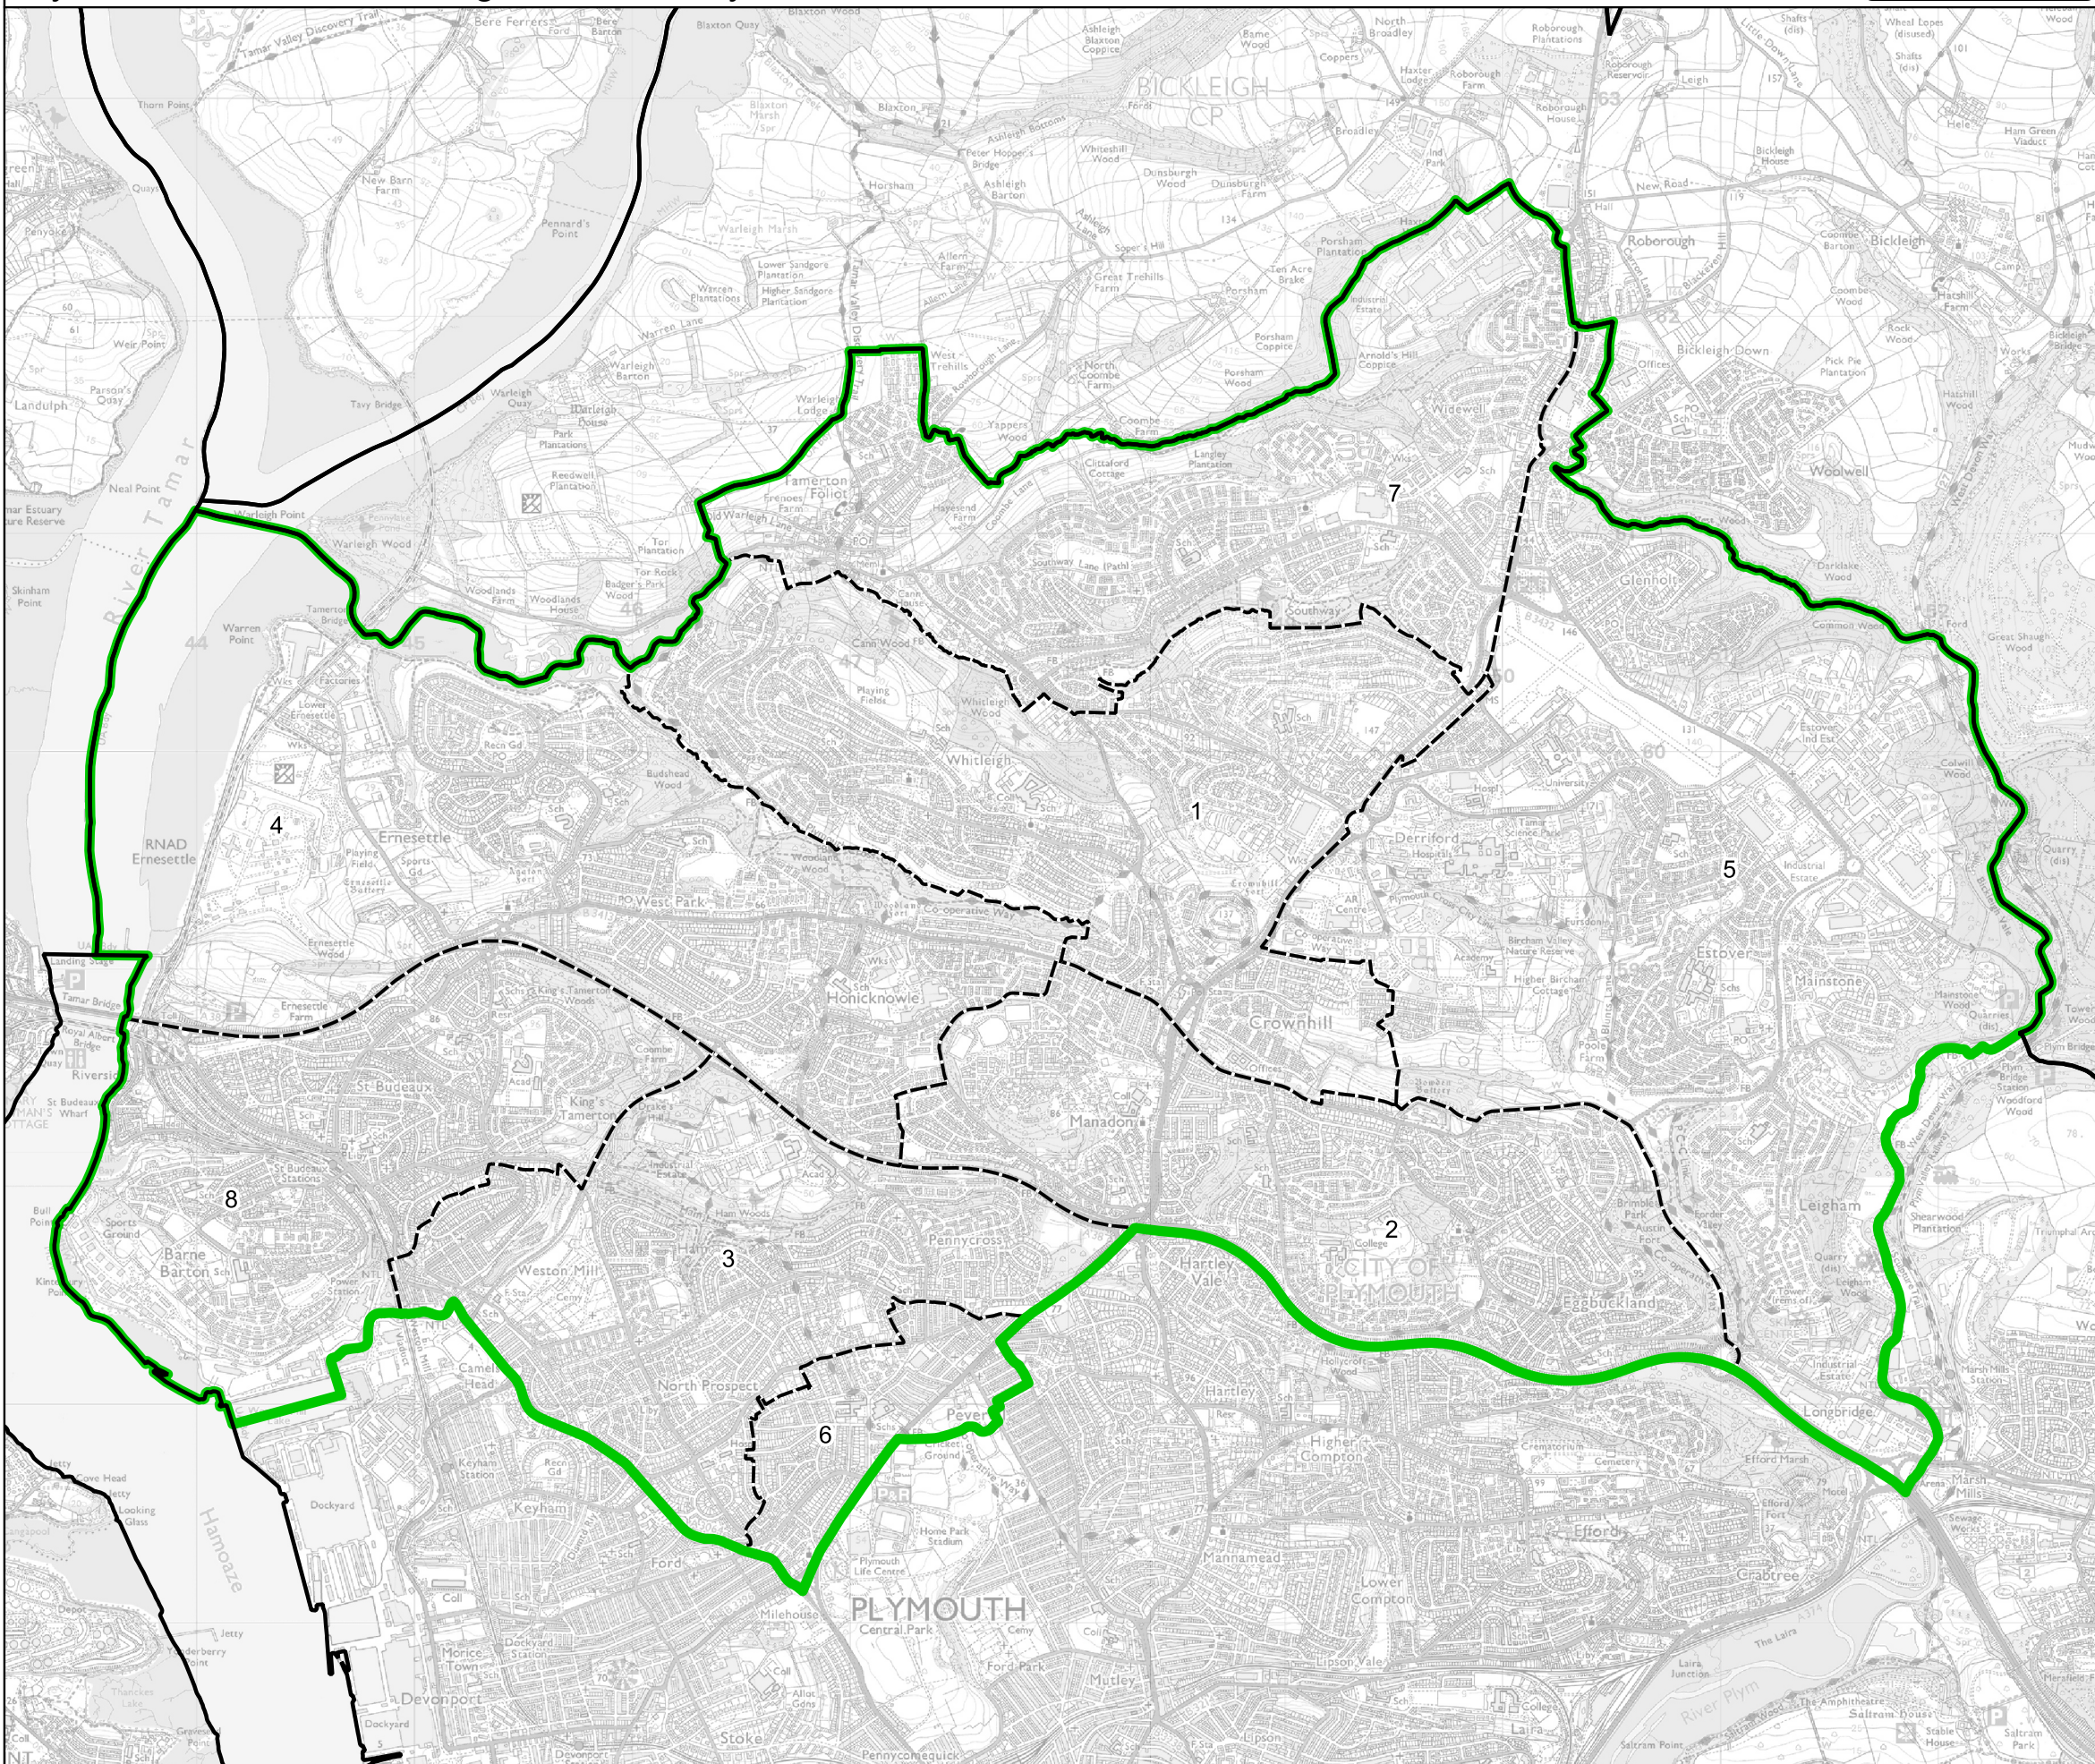

Boundary Commission for England - Final Recommendations for the South West Region

Plymouth Moor View Borough Constituency - Electorate 73,378

- Wards:
- 1 Budshead
 - 2 Egguckland
 - 3 Ham
 - 4 Honicknowle
 - 5 Moor View
 - 6 Peverell (Part)
 - 7 Southway
 - 8 St. Budeaux

- Constituency
- Local Authorities
- Wards

© Crown copyright and database rights 2023 OS 100018289. You are permitted to use this data solely to enable you to respond to, or interact with, the organisation that provided you with the data. You are not permitted to copy, sub-licence, distribute or sell any of this data to third parties in any form. Third party rights to enforce the terms of this licence shall be reserved to OS.