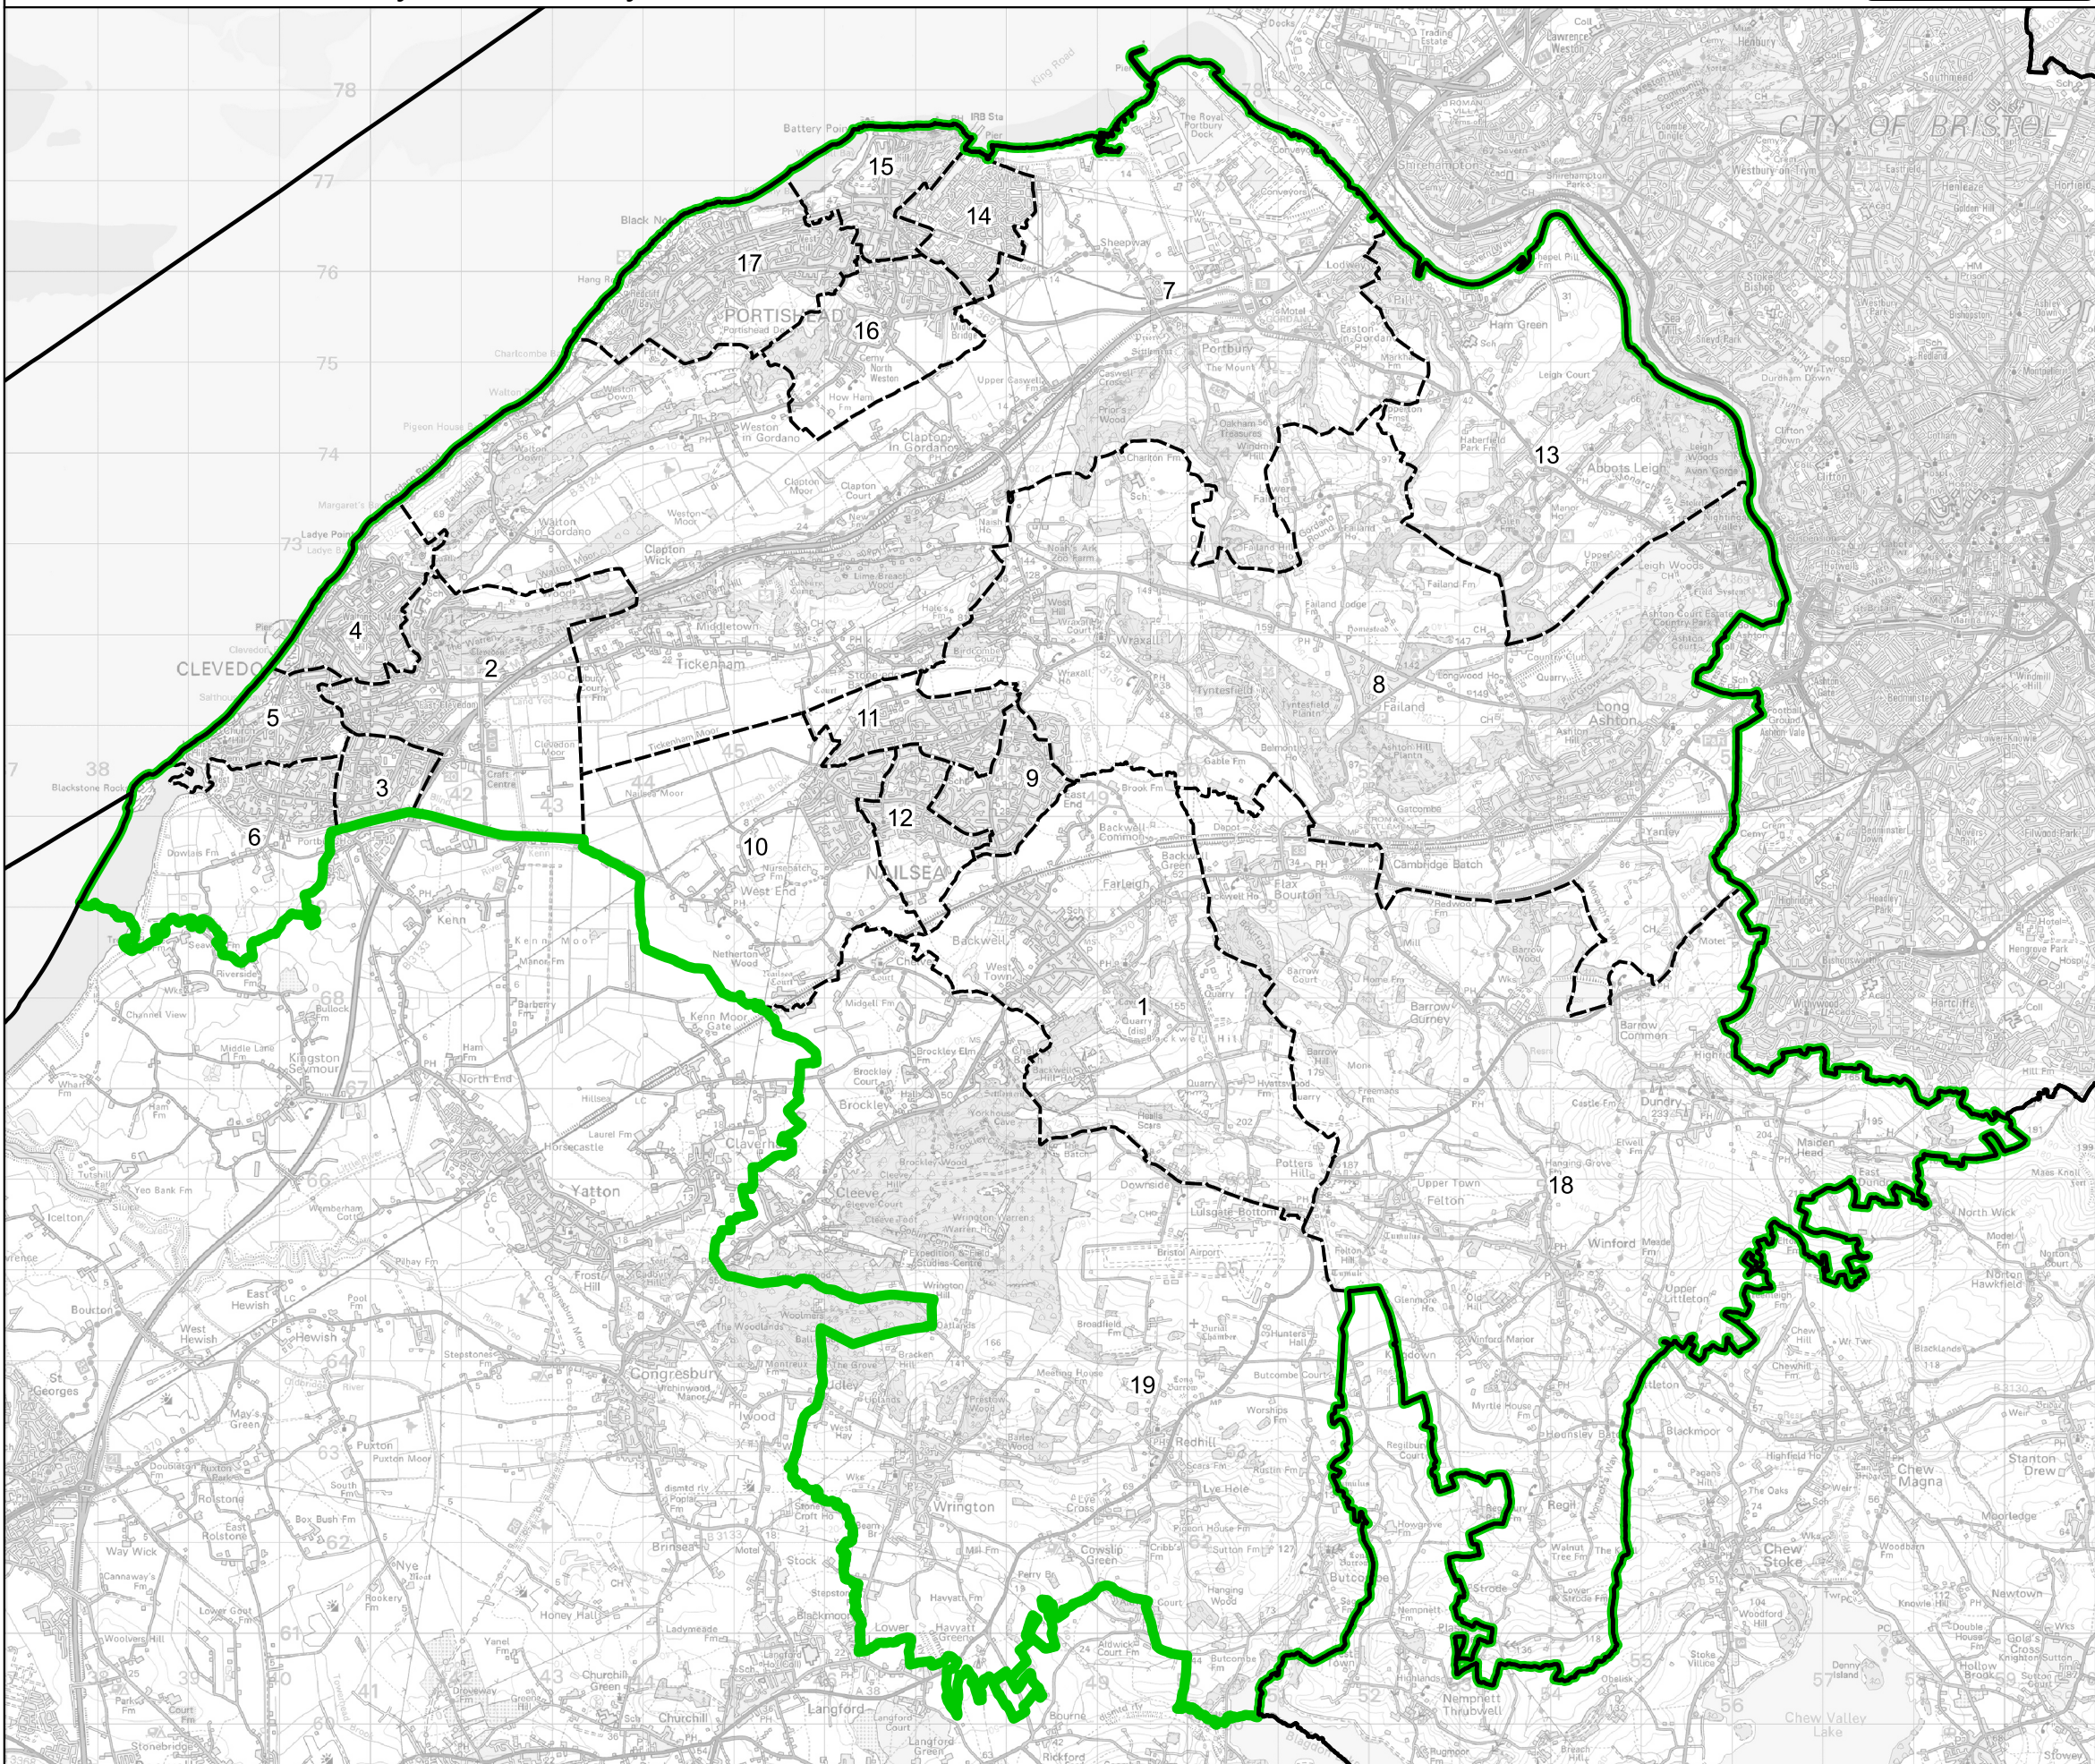

Boundary Commission for England - Final Recommendations for the South West Region

North Somerset County Constituency - Electorate 73,963

Wards:

- 1 Backwell
- 2 Clevedon East
- 3 Clevedon South
- 4 Clevedon Walton
- 5 Clevedon West
- 6 Clevedon Yeo
- 7 Gordano Valley
- 8 Long Ashton
- 9 Nailsea Golden Valley
- 10 Nailsea West End
- 11 Nailsea Yeo
- 12 Nailsea Youngwood
- 13 Pill
- 14 Portishead East
- 15 Portishead North
- 16 Portishead South
- 17 Portishead West
- 18 Winford
- 19 Wrington

- Constituency
- Local Authorities
- Wards

0 1 2 km

© Crown copyright and database rights 2023 OS 100018289. You are permitted to use this data solely to enable you to respond to, or interact with, the organisation that provided you with the data. You are not permitted to copy, sub-licence, distribute or sell any of this data to third parties in any form. Third party rights to enforce the terms of this licence shall be reserved to OS.

North Somerset County Constituency