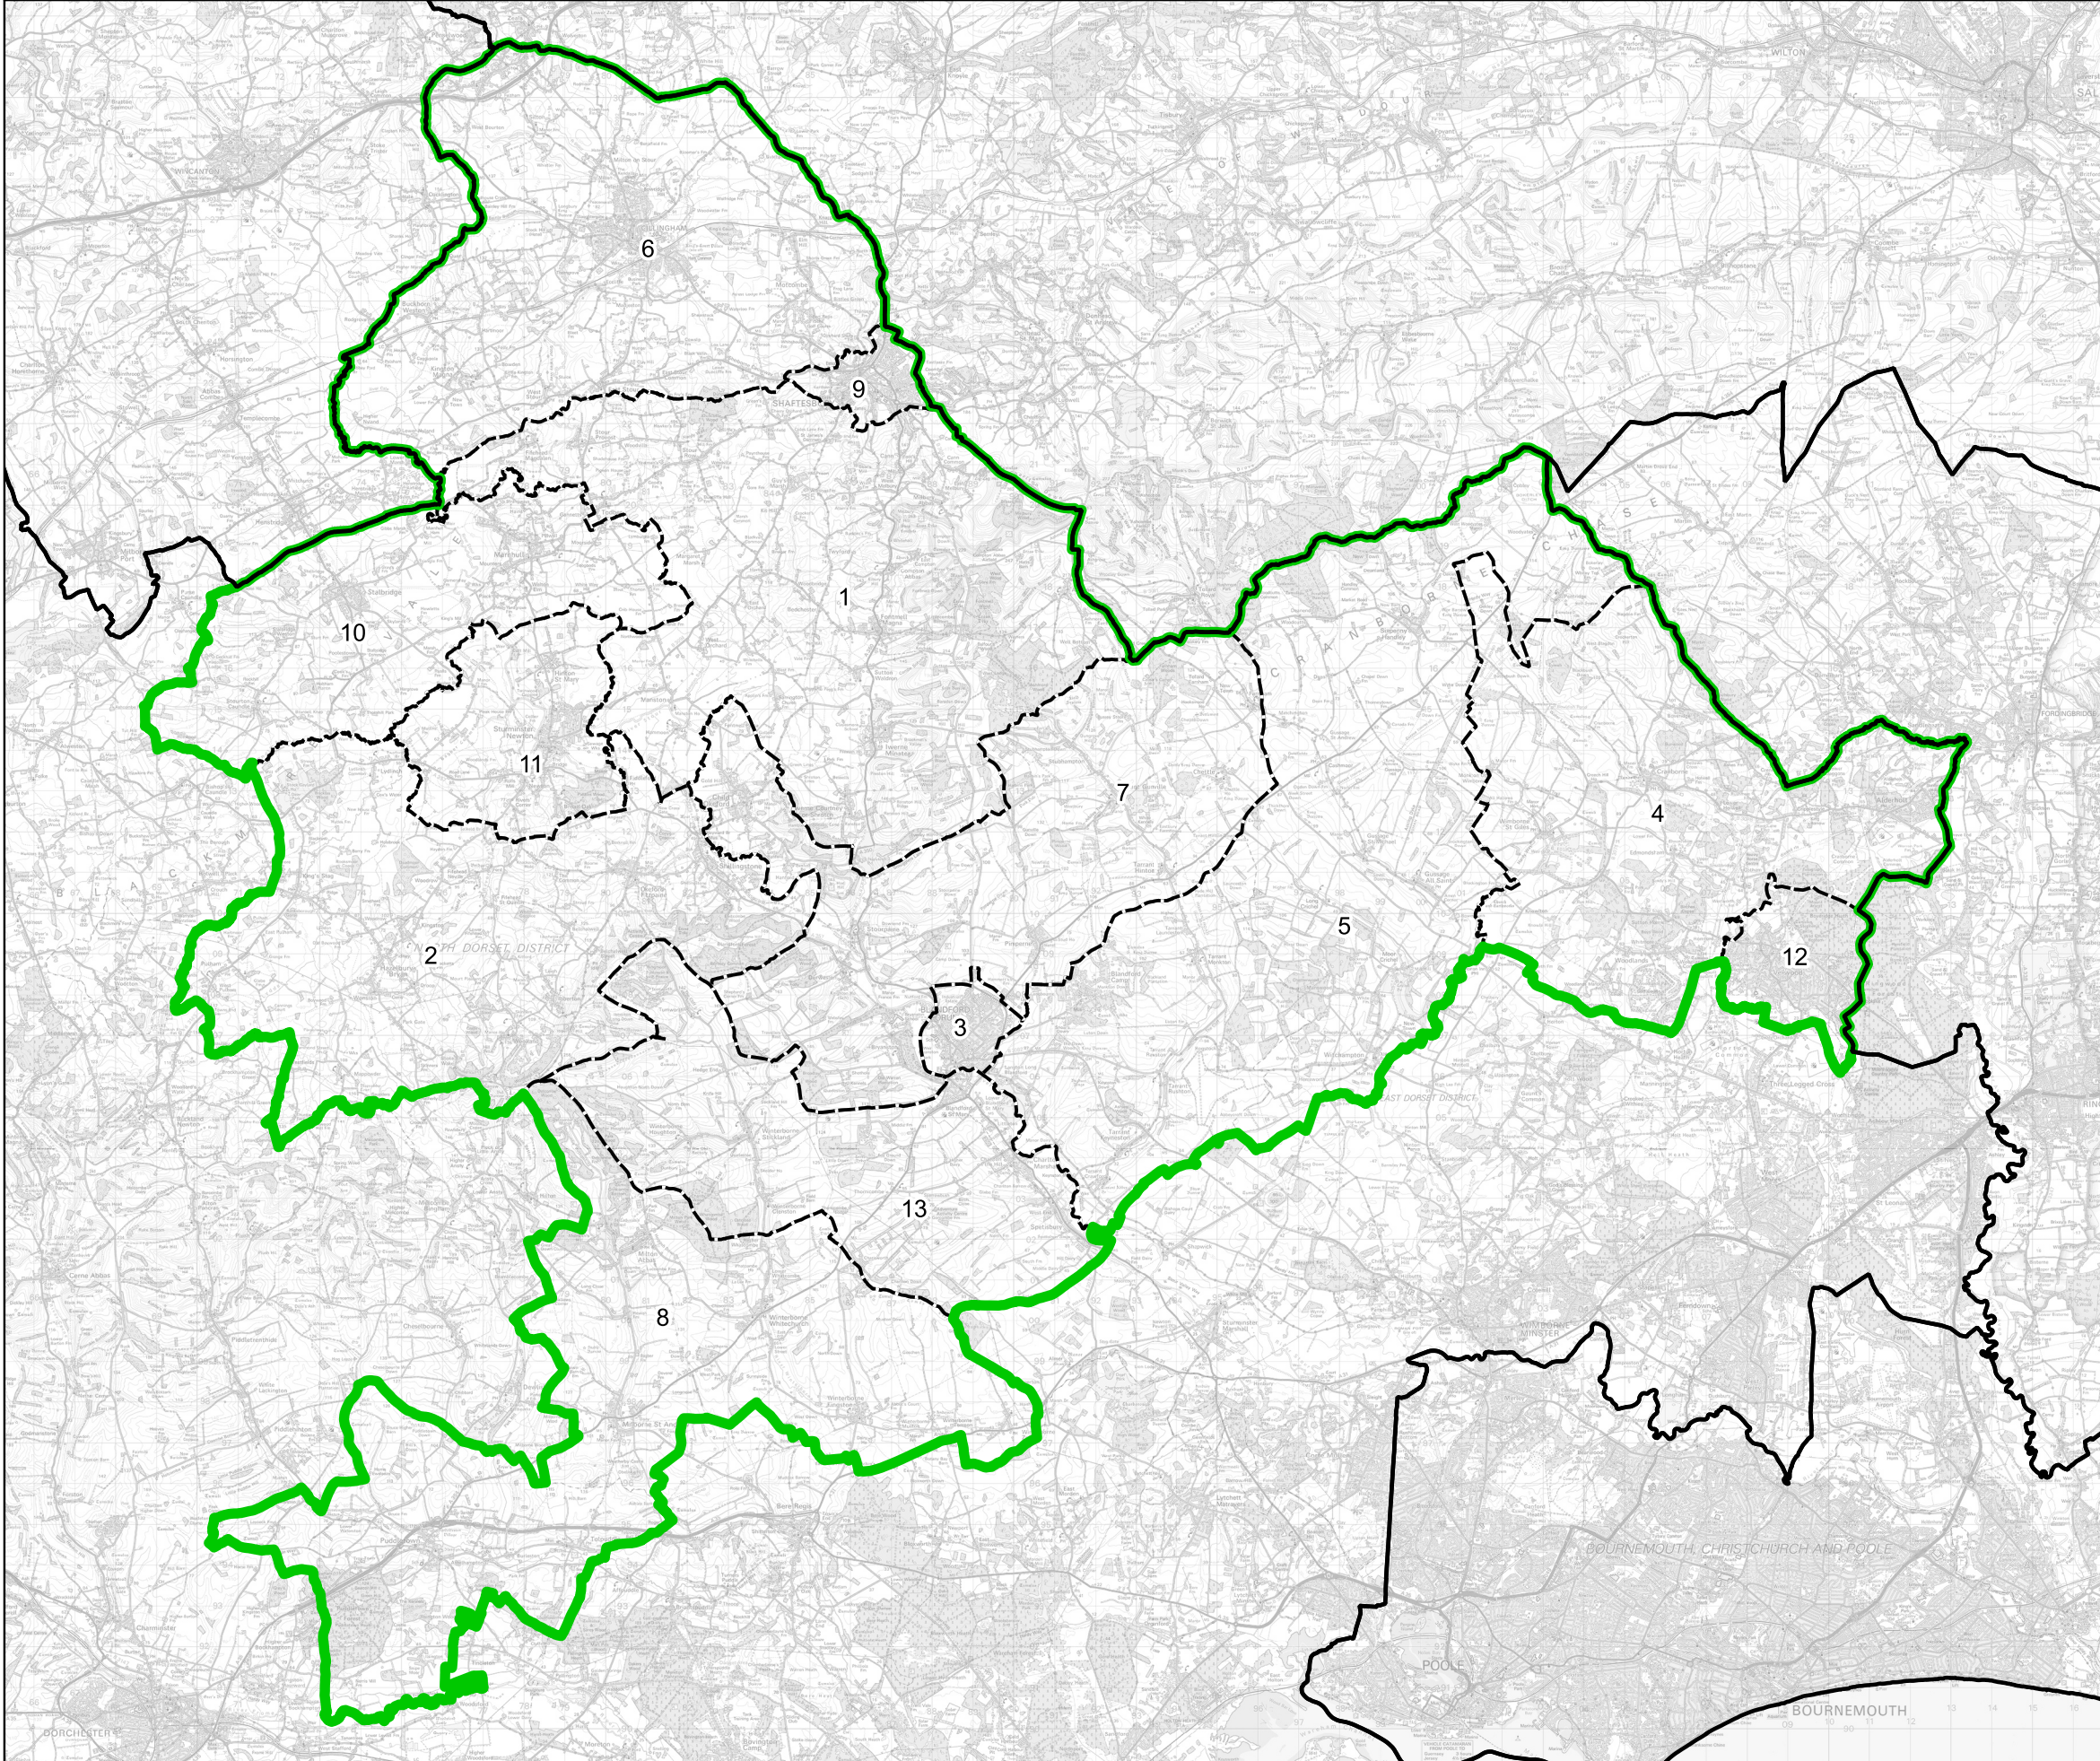

# Boundary Commission for England - Final Recommendations for the South West Region

## North Dorset County Constituency - Electorate 72,109

Wards:

- 1 Beacon
- 2 Blackmore Vale
- 3 Blandford
- 4 Cranborne & Alderholt
- 5 Cranborne Chase
- 6 Gillingham
- 7 Hill Fords & Upper Tarrant
- 8 Puddletown & Lower Winterborne
- 9 Shaftesbury Town
- 10 Stalbridge & Marnhull
- 11 Sturminster Newton
- 12 Verwood
- 13 Winterborne North

	Constituency
	Local Authorities
	Wards

0      2      4 km	
--------------------	--

© Crown copyright and database rights 2023 OS 100018289. You are permitted to use this data solely to enable you to respond to, or interact with, the organisation that provided you with the data. You are not permitted to copy, sub-licence, distribute or sell any of this data to third parties in any form. Third party rights to enforce the terms of this licence shall be reserved to OS.

North Dorset County Constituency