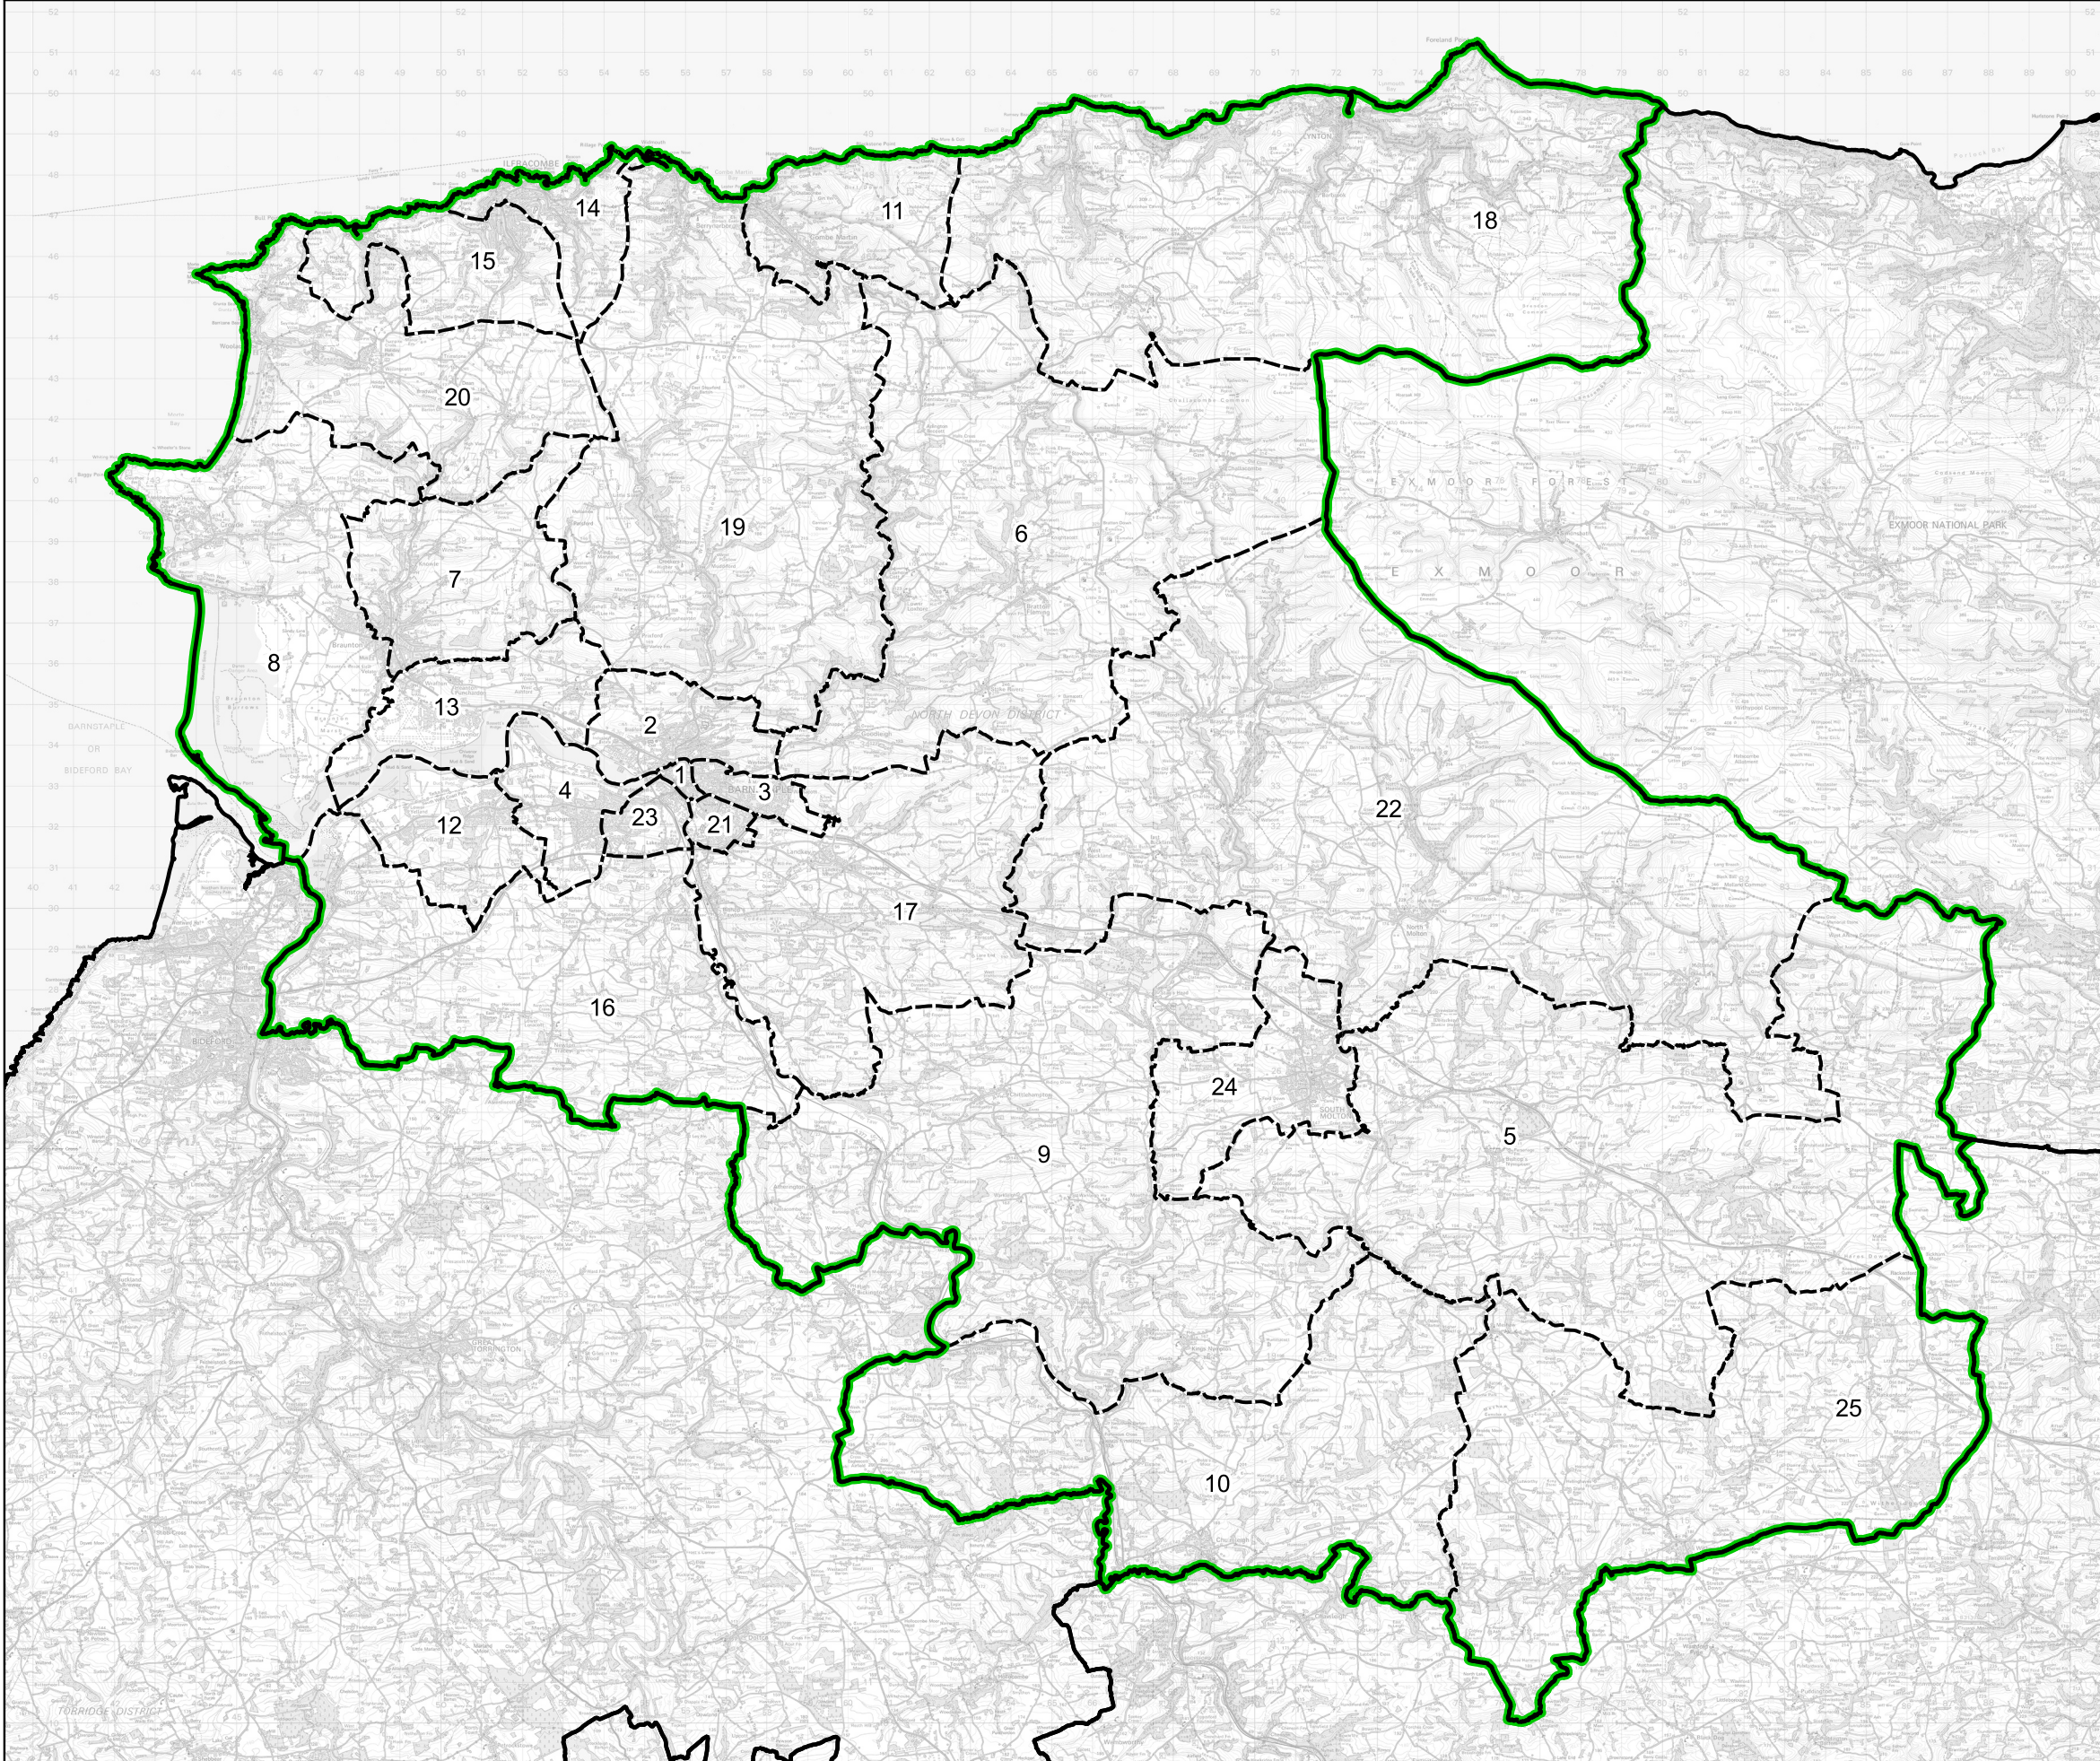

Boundary Commission for England - Final Recommendations for the South West Region

North Devon County Constituency - Electorate 76,455

- Wards:
- 1 Barnstaple Central
 - 2 Barnstaple with Pilton
 - 3 Barnstaple with Westacott
 - 4 Bickington
 - 5 Bishop's Nympton
 - 6 Bratton Fleming
 - 7 Braunton East
 - 8 Braunton West & Georgeham
 - 9 Chittlehampton
 - 10 Chulmleigh
 - 11 Combe Martin
 - 12 Fremington
 - 13 Heanton Punchardon
 - 14 Ilfracombe East
 - 15 Ilfracombe West
 - 16 Instow
 - 17 Landkey
 - 18 Lynton & Lynmouth
 - 19 Marwood
 - 20 Morteohoe
 - 21 Newport
 - 22 North Molton
 - 23 Roundswell
 - 24 South Molton
 - 25 Witheridge

Constituency
 Local Authorities
 Wards

0 2 4 km

© Crown copyright and database rights 2023 OS 100018289. You are permitted to use this data solely to enable you to respond to, or interact with, the organisation that provided you with the data. You are not permitted to copy, sub-licence, distribute or sell any of this data to third parties in any form. Third party rights to enforce the terms of this licence shall be reserved to OS.

North Devon County Constituency