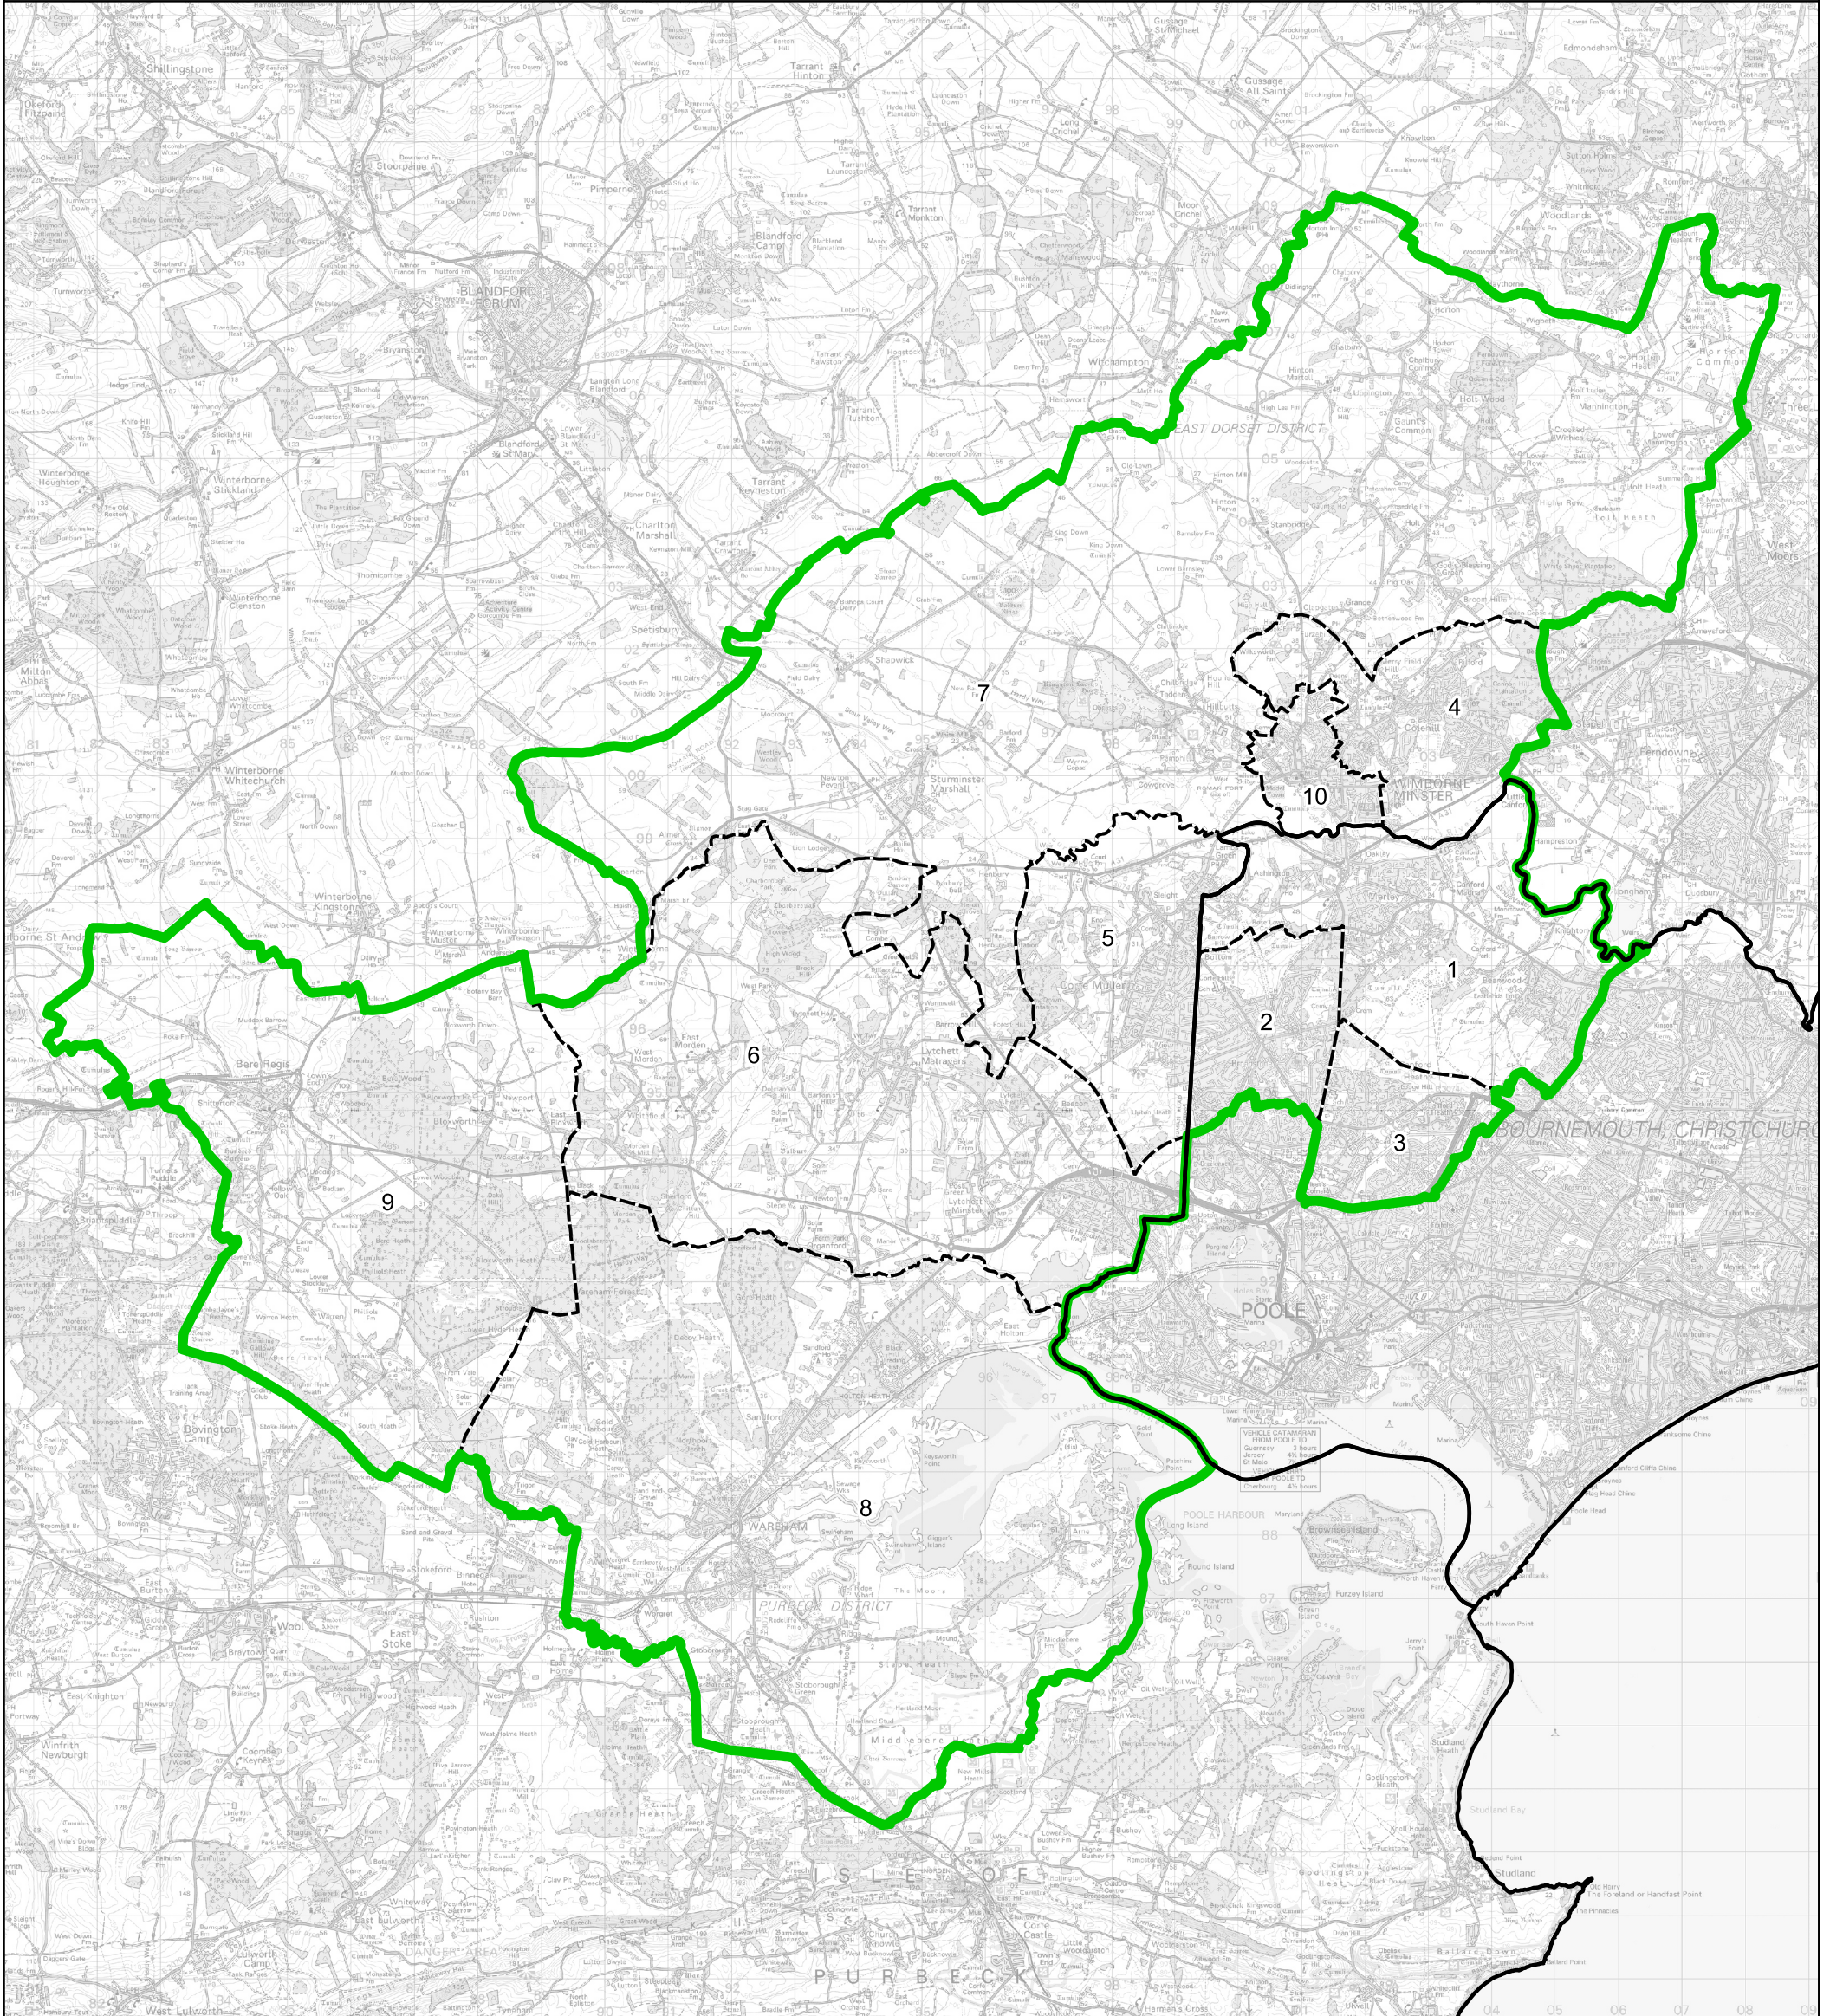

Boundary Commission for England - Final Recommendations for the South West Region

Mid Dorset and North Poole County Constituency - Electorate 74,305

Wards:

- | | |
|------------------------------------|-----------------------|
| 1 Bearwood & Merley | 7 Stour & Allen Vale |
| 2 Broadstone | 8 Wareham |
| 3 Canford Heath | 9 West Purbeck (Part) |
| 4 Colehill & Wimborne Minster East | 10 Wimborne Minster |
| 5 Corfe Mullen | |
| 6 Lytchett Matravers & Upton | |

- Constituency
- Local Authorities
- Wards

© Crown copyright and database rights 2023 OS 100018289. You are permitted to use this data solely to enable you to respond to, or interact with, the organisation that provided you with the data. You are not permitted to copy, sub-licence, distribute or sell any of this data to third parties in any form. Third party rights to enforce the terms of this licence shall be reserved to OS.

Mid Dorset and North Poole County Constituency