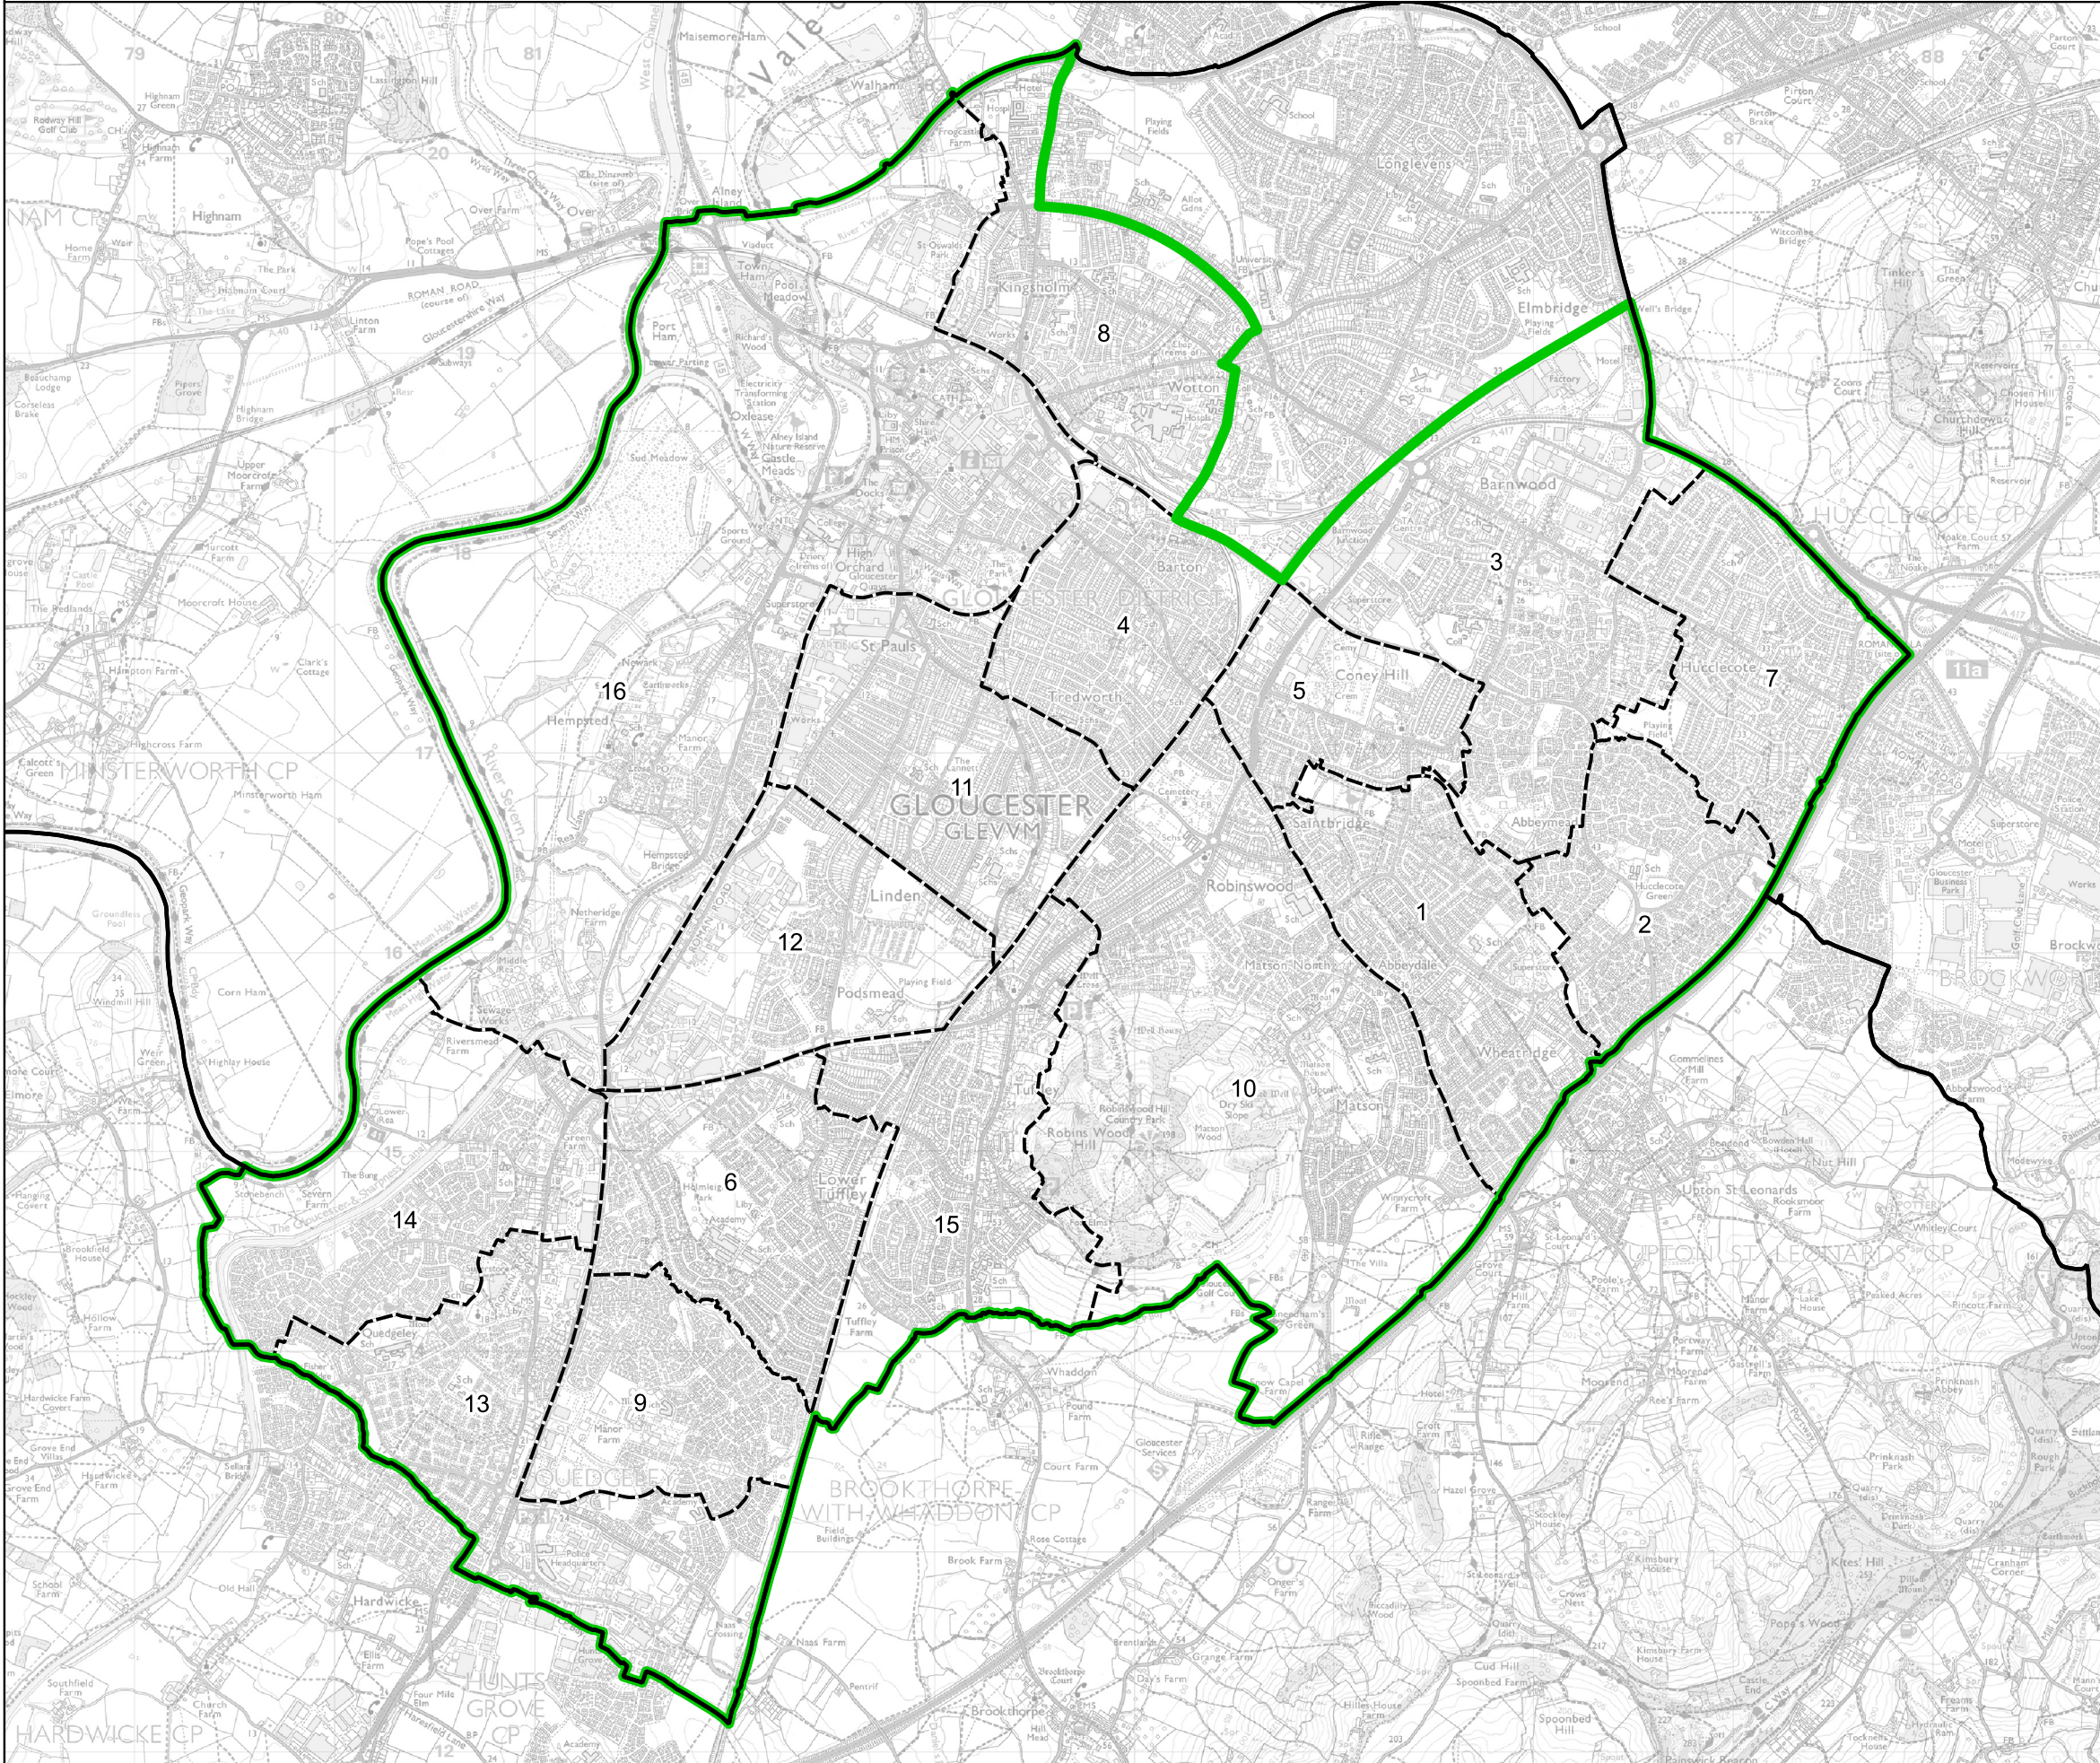

Boundary Commission for England - Final Recommendations for the South West Region

Gloucester Borough Constituency - Electorate 76,695

- Wards:
- 1 Abbeydale
 - 2 Abbeymead
 - 3 Barnwood
 - 4 Barton & Tredworth
 - 5 Coney Hill
 - 6 Grange
 - 7 Hucclecote
 - 8 Kingsholm & Wotton
 - 9 Kingsway
 - 10 Matson & Robinswood
 - 11 Moreland
 - 12 Podsmead
 - 13 Quedgeley Fieldcourt
 - 14 Quedgeley Severn Vale
 - 15 Tuffley
 - 16 Westgate

Constituency

Local Authorities

Wards

0 0.5 1 km

© Crown copyright and database rights 2023 OS 100018289. You are permitted to use this data solely to enable you to respond to, or interact with, the organisation that provided you with the data. You are not permitted to copy, sub-licence, distribute or sell any of this data to third parties in any form. Third party rights to enforce the terms of this licence shall be reserved to OS.