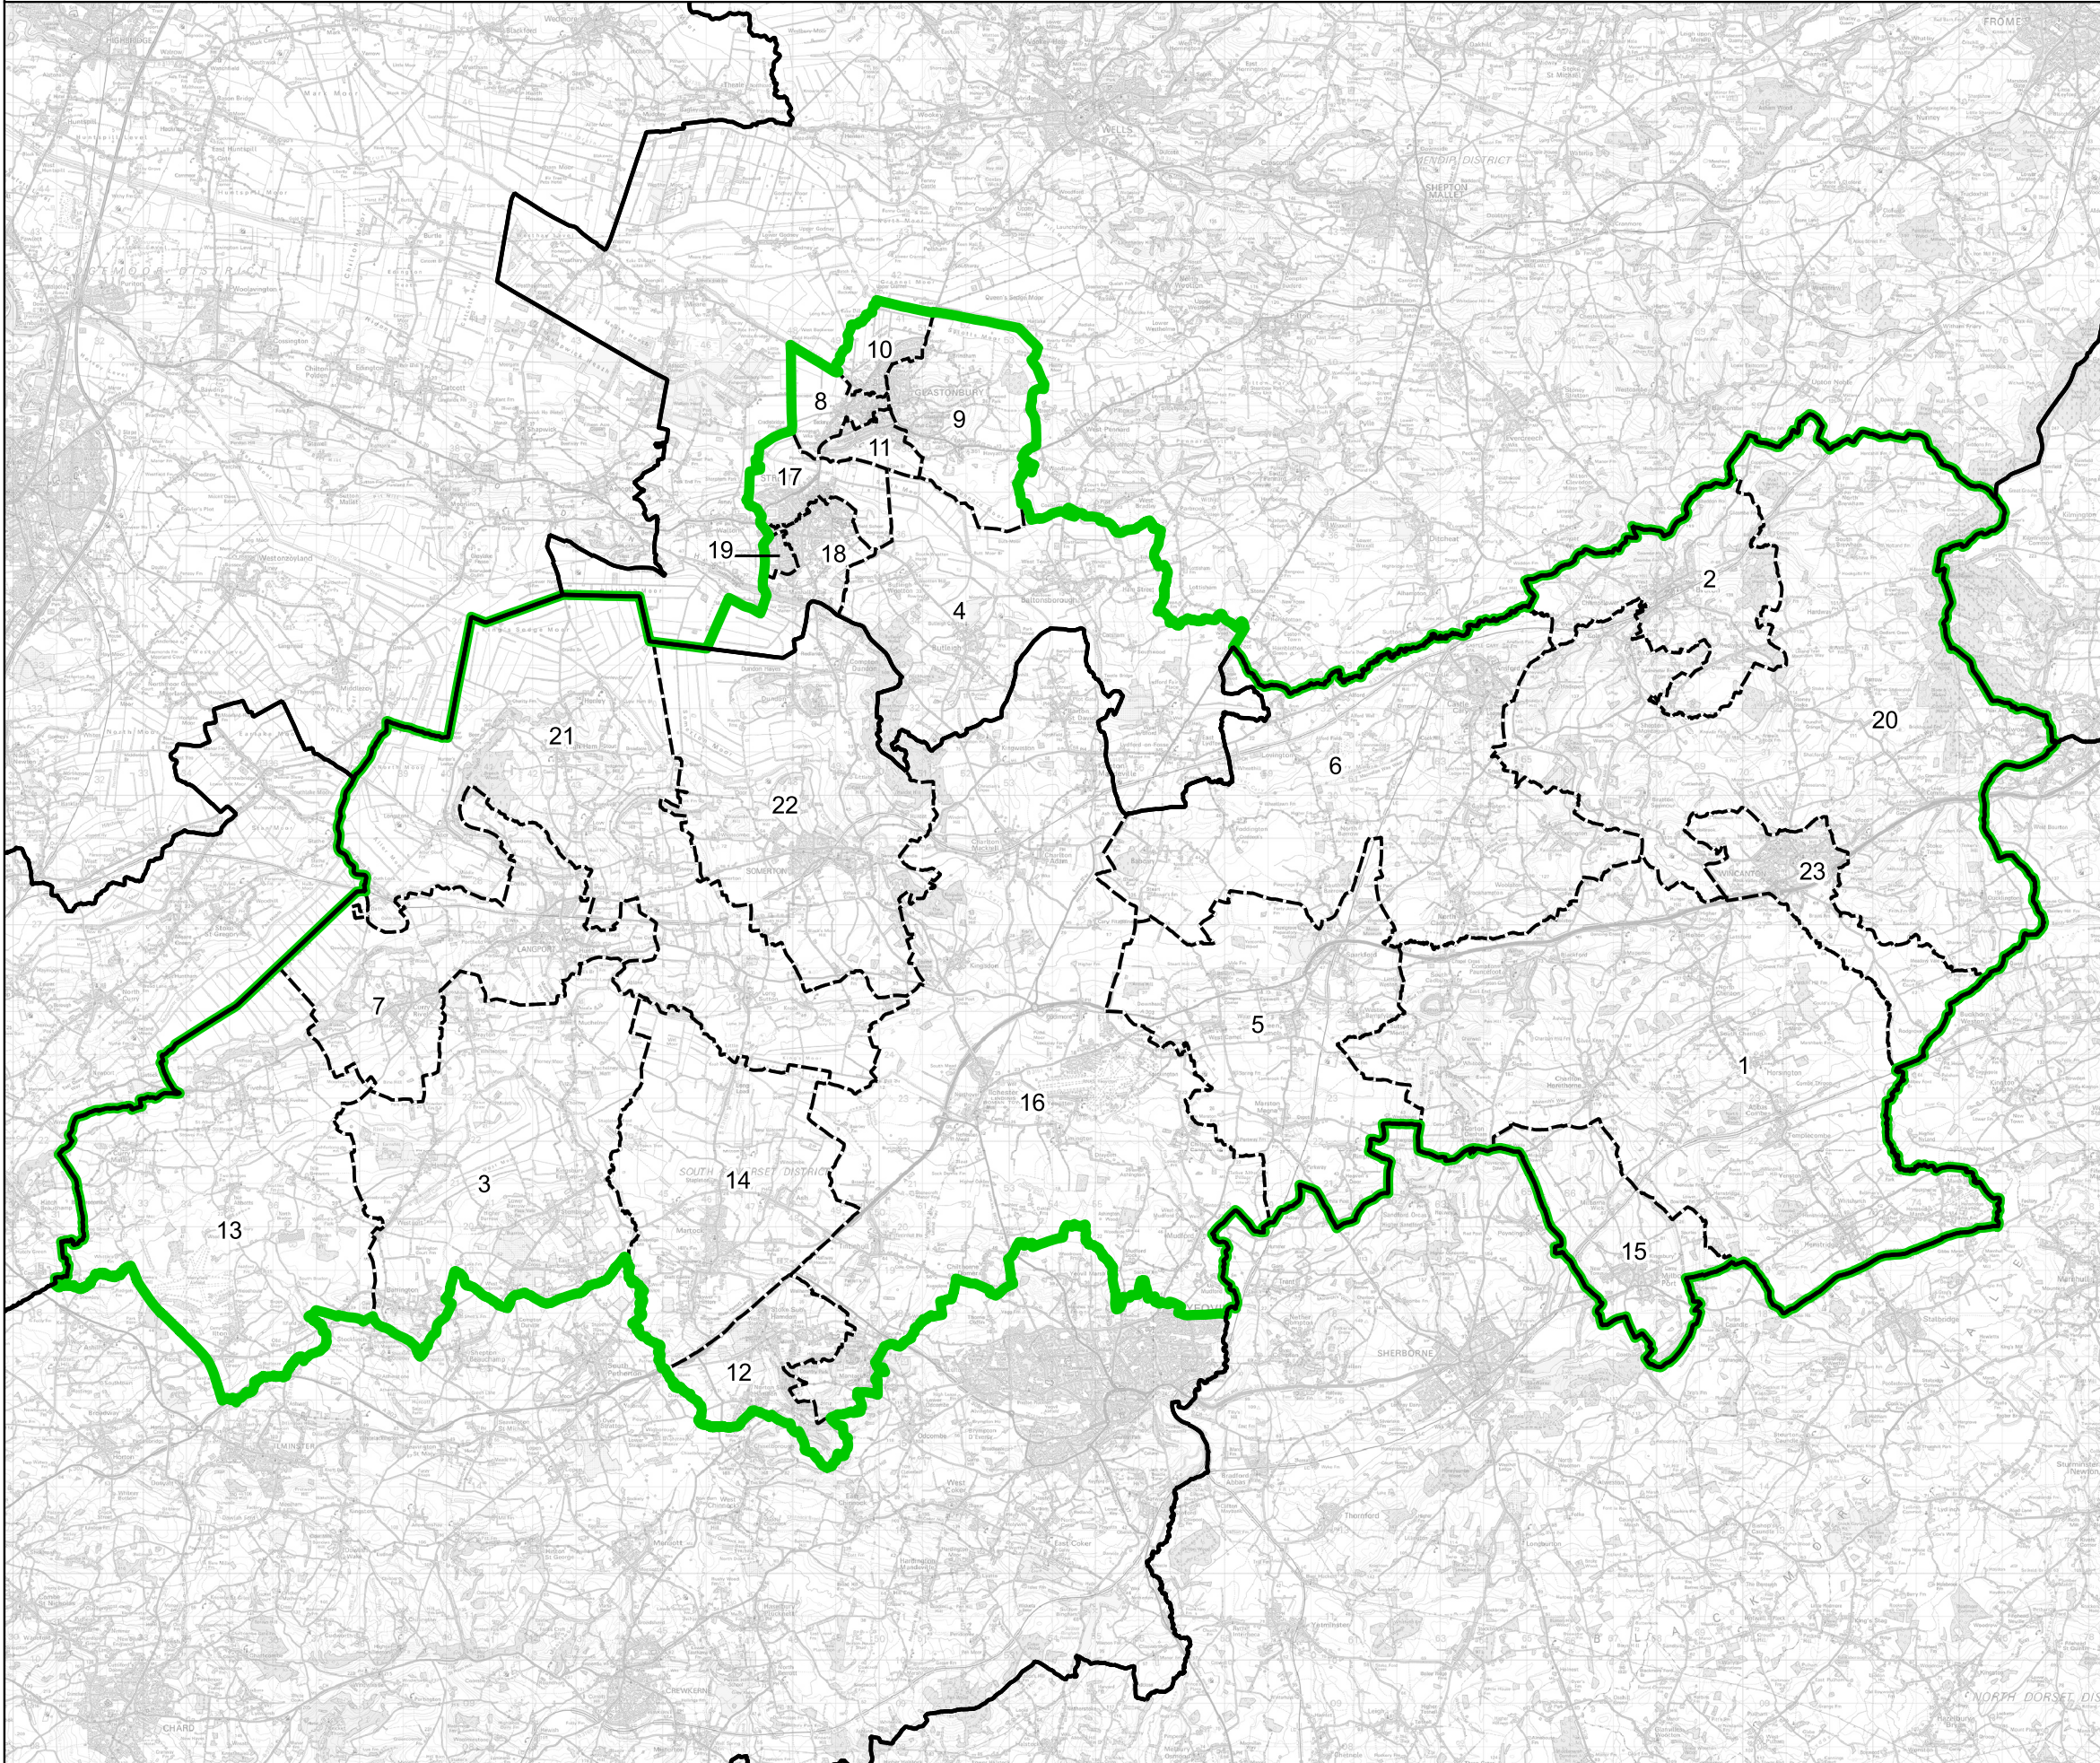

Boundary Commission for England - Final Recommendations for the South West Region

Glastonbury and Somerton County Constituency - Electorate 70,015

Wards:

- 1 Blackmoor Vale
- 2 Bruton
- 3 Burrow Hill
- 4 Butleigh and Baltonsborough
- 5 Camelot
- 6 Cary
- 7 Curry Rivel, Huish & Langport
- 8 Glastonbury St. Benedict's
- 9 Glastonbury St. Edmund's
- 10 Glastonbury St. John's
- 11 Glastonbury St. Mary's
- 12 Hamdon
- 13 Islemoor
- 14 Martock
- 15 Milborne Port
- 16 Northstone, Ivelchester & St. Michael's
- 17 Street North
- 18 Street South
- 19 Street West
- 20 Tower
- 21 Turn Hill
- 22 Wessex
- 23 Wincanton

- Constituency
- Local Authorities
- Wards

0 2 4 km

© Crown copyright and database rights 2023 OS 100018289. You are permitted to use this data solely to enable you to respond to, or interact with, the organisation that provided you with the data. You are not permitted to copy, sub-licence, distribute or sell any of this data to third parties in any form. Third party rights to enforce the terms of this licence shall be reserved to OS.

Glastonbury and Somerton County Constituency