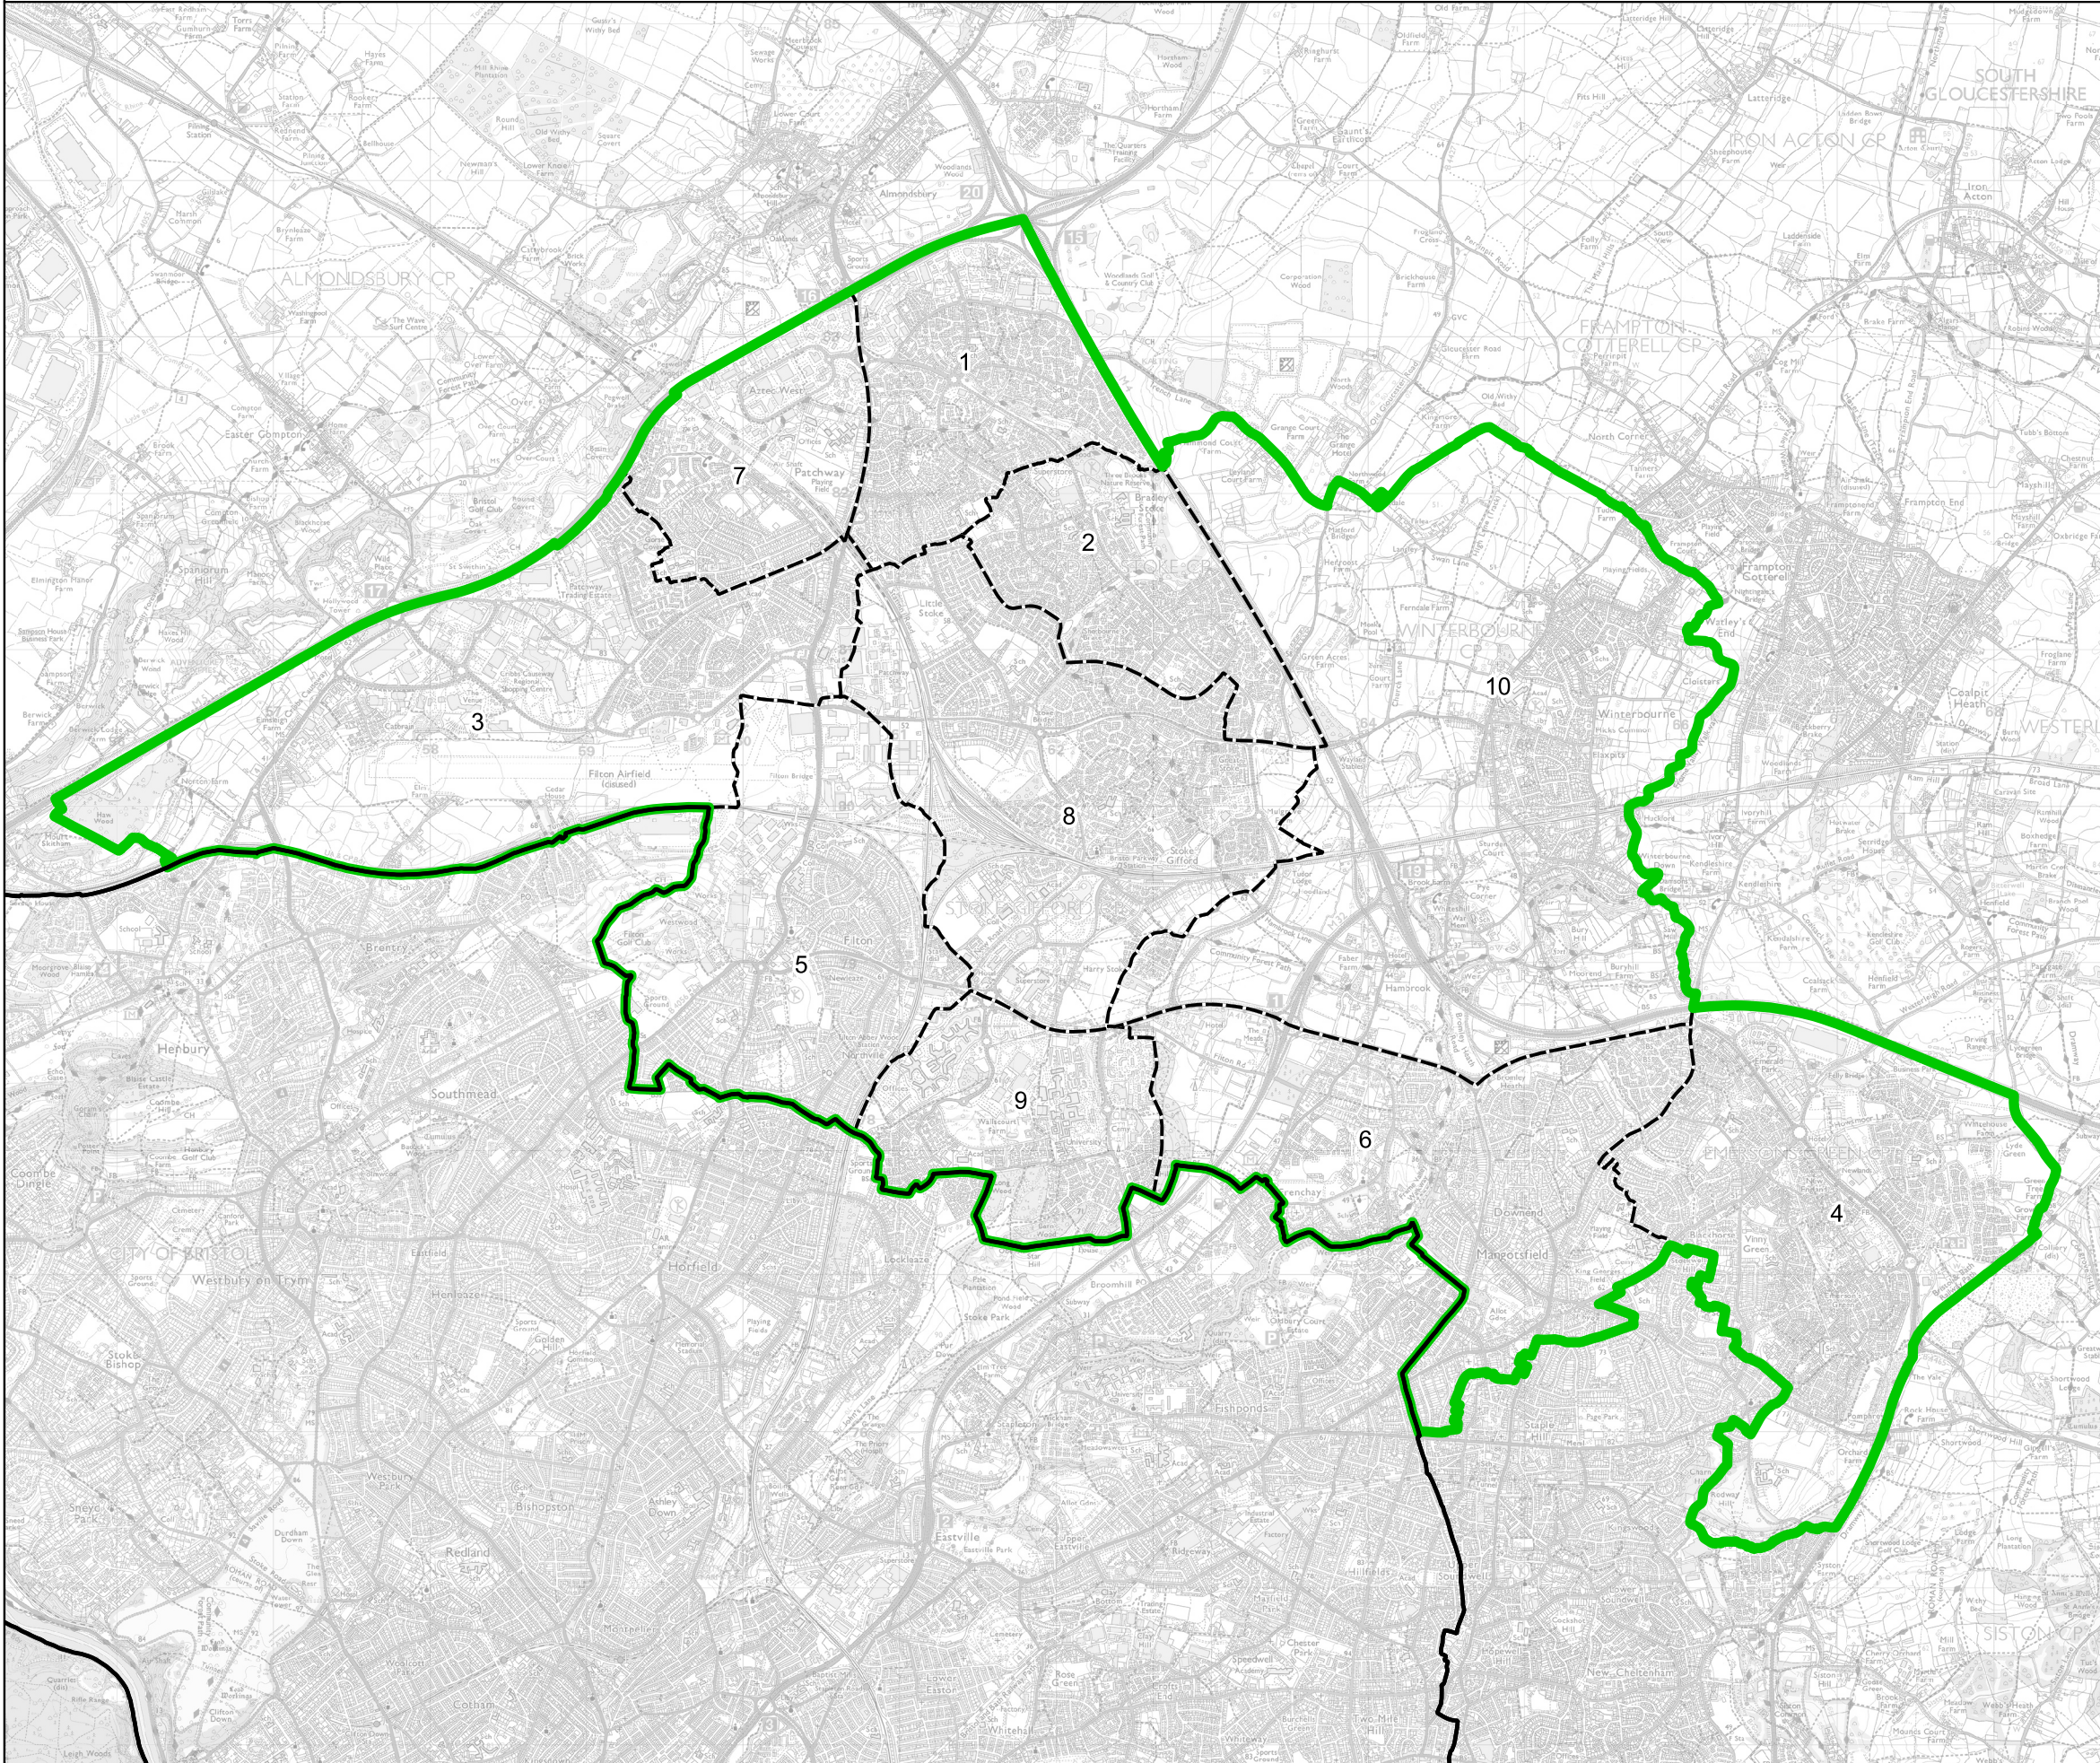

Boundary Commission for England - Final Recommendations for the South West Region

Filton and Bradley Stoke Borough Constituency - Electorate 73,598

Wards:

- 1 Bradley Stoke North
- 2 Bradley Stoke South
- 3 Charlton & Cribbs
- 4 Emersons Green
- 5 Filton
- 6 Frenchay & Downend
- 7 Patchway Coniston
- 8 Stoke Gifford
- 9 Stoke Park & Cheswick
- 10 Winterbourne

-  Constituency
-  Local Authorities
-  Wards

0 0.6 1.2 km

© Crown copyright and database rights 2023 OS 100018289. You are permitted to use this data solely to enable you to respond to, or interact with, the organisation that provided you with the data. You are not permitted to copy, sub-licence, distribute or sell any of this data to third parties in any form. Third party rights to enforce the terms of this licence shall be reserved to OS.