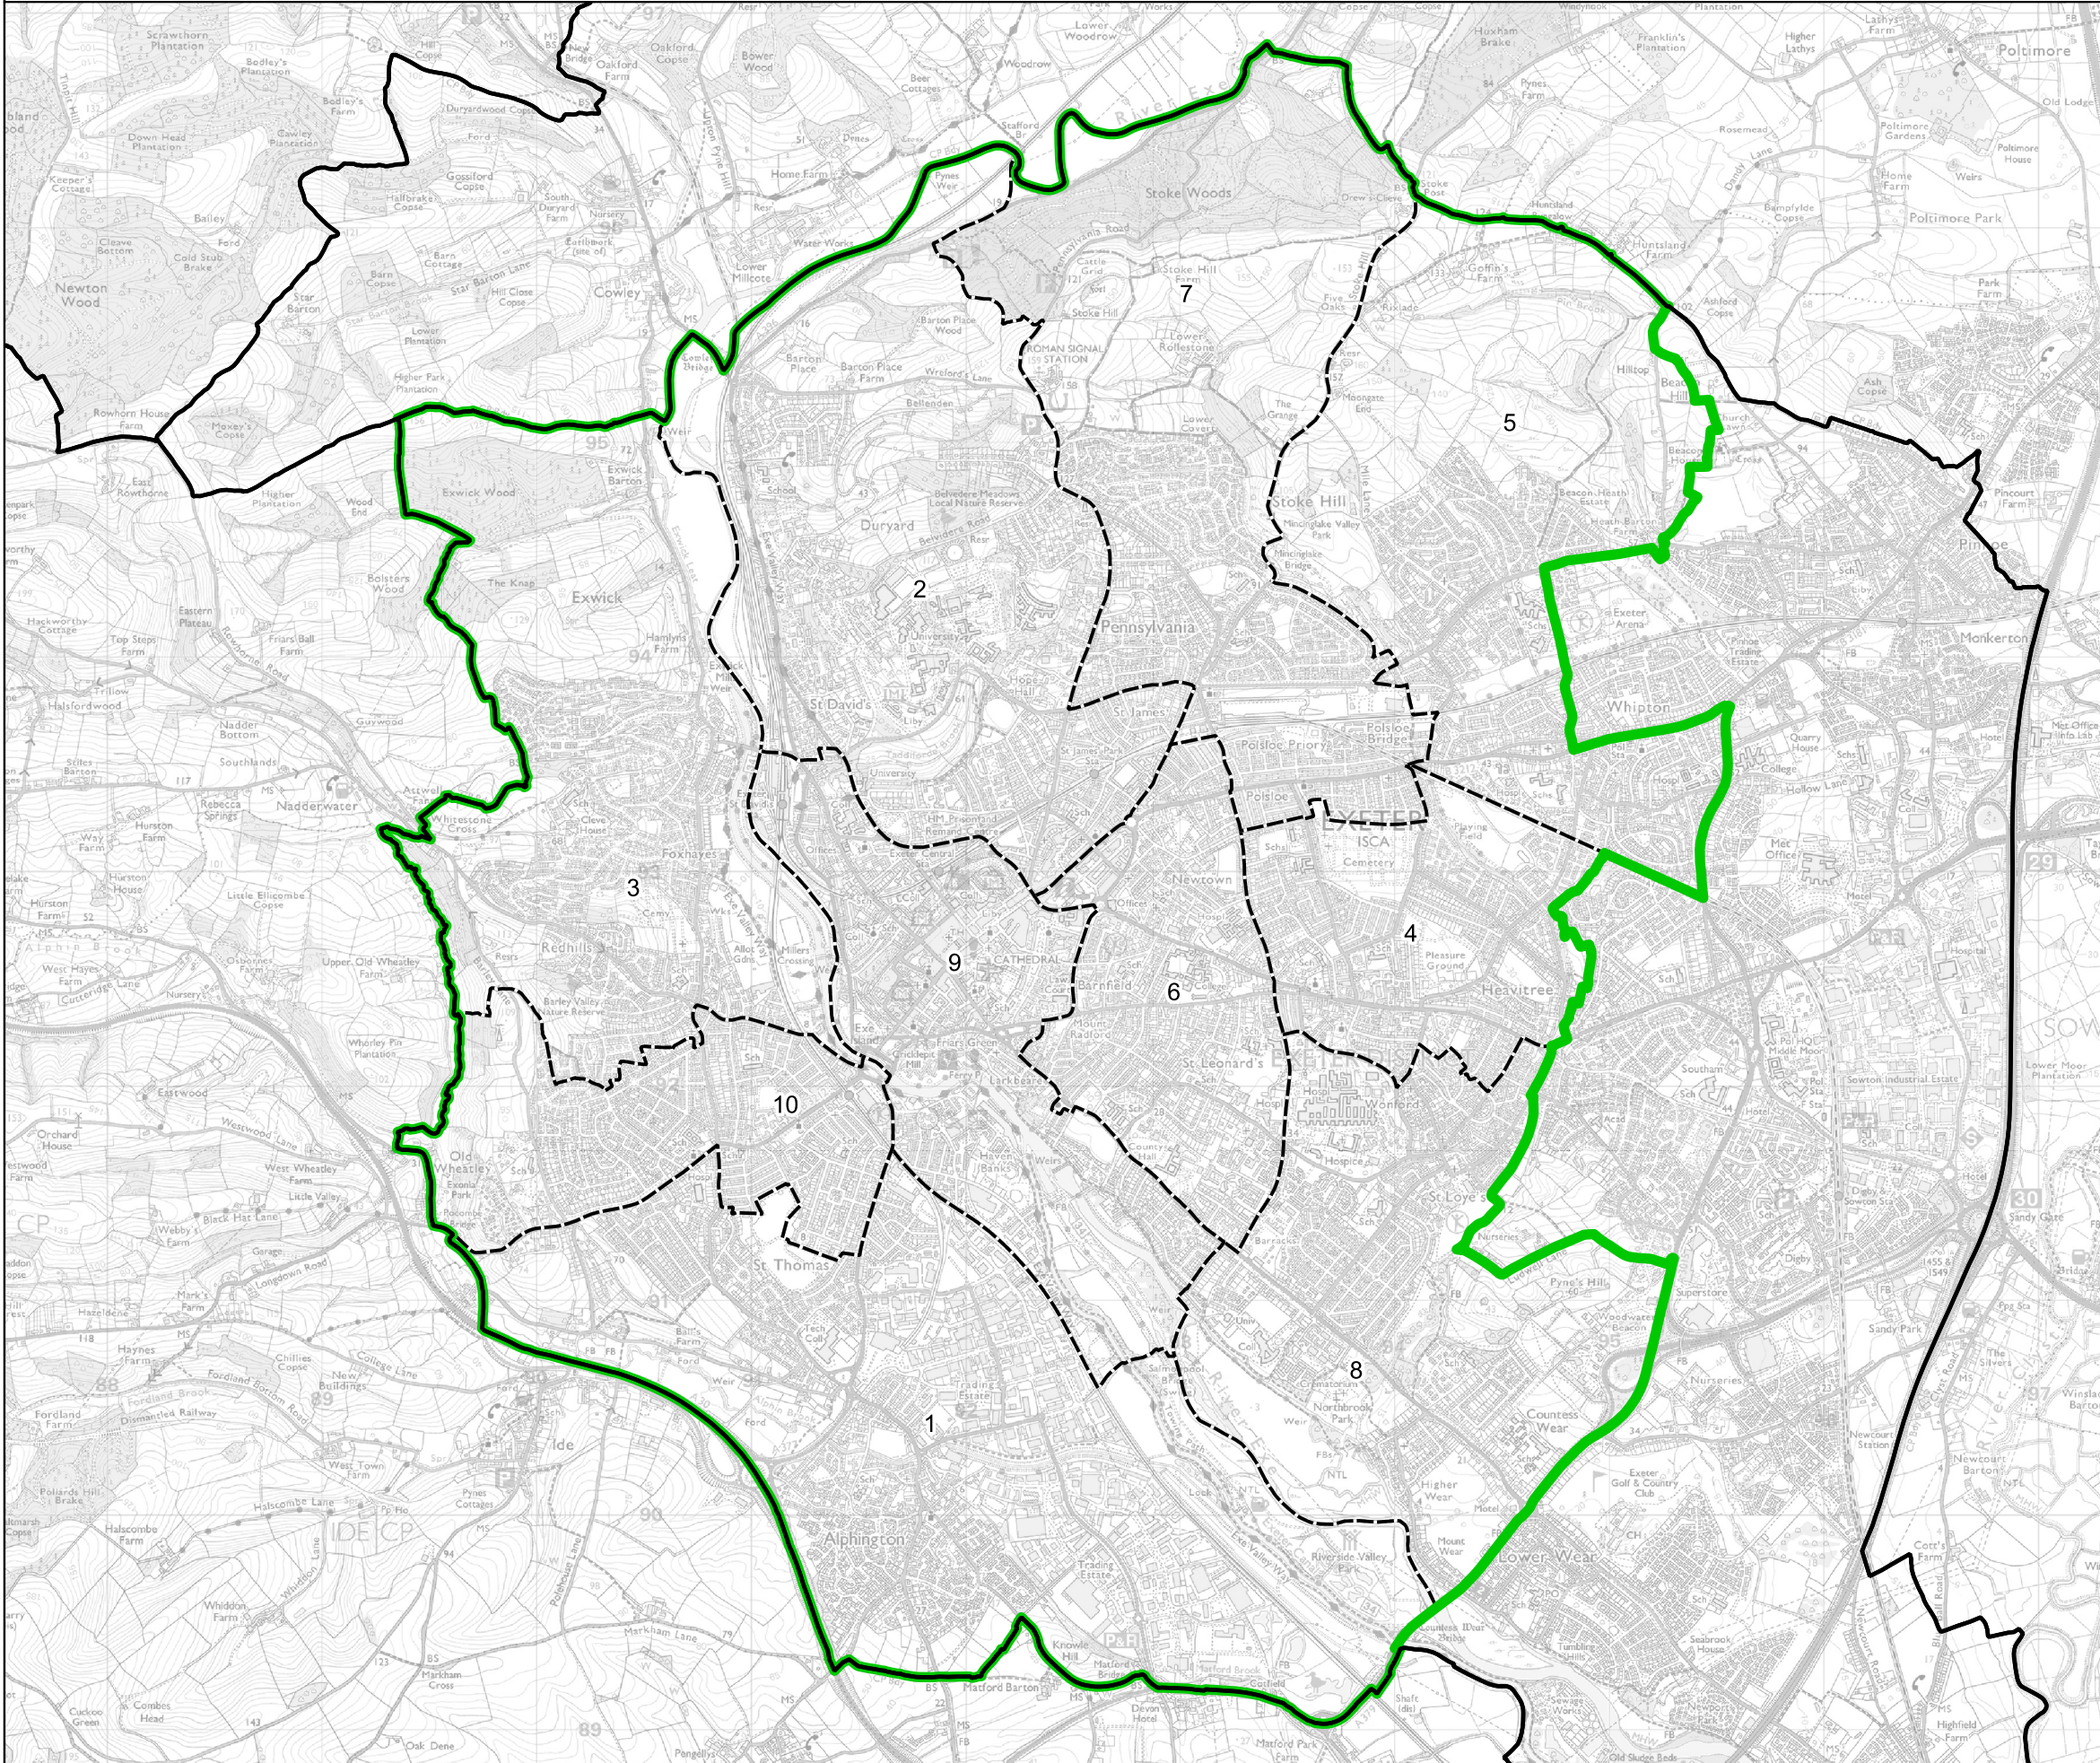

Boundary Commission for England - Final Recommendations for the South West Region

Exeter Borough Constituency - Electorate 71,713

- Wards:
- 1 Aliphington
 - 2 Duryard & St. James
 - 3 Exwick
 - 4 Heavitree
 - 5 Mincinglake & Whipton
 - 6 Newtown & St. Leonard's
 - 7 Pennsylvania
 - 8 Priory
 - 9 St. David's
 - 10 St. Thomas

Constituency
 Local Authorities
 Wards

0 0.4 0.8 km

© Crown copyright and database rights 2023 OS 100018289. You are permitted to use this data solely to enable you to respond to, or interact with, the organisation that provided you with the data. You are not permitted to copy, sub-licence, distribute or sell any of this data to third parties in any form. Third party rights to enforce the terms of this licence shall be reserved to OS.

Exeter Borough Constituency