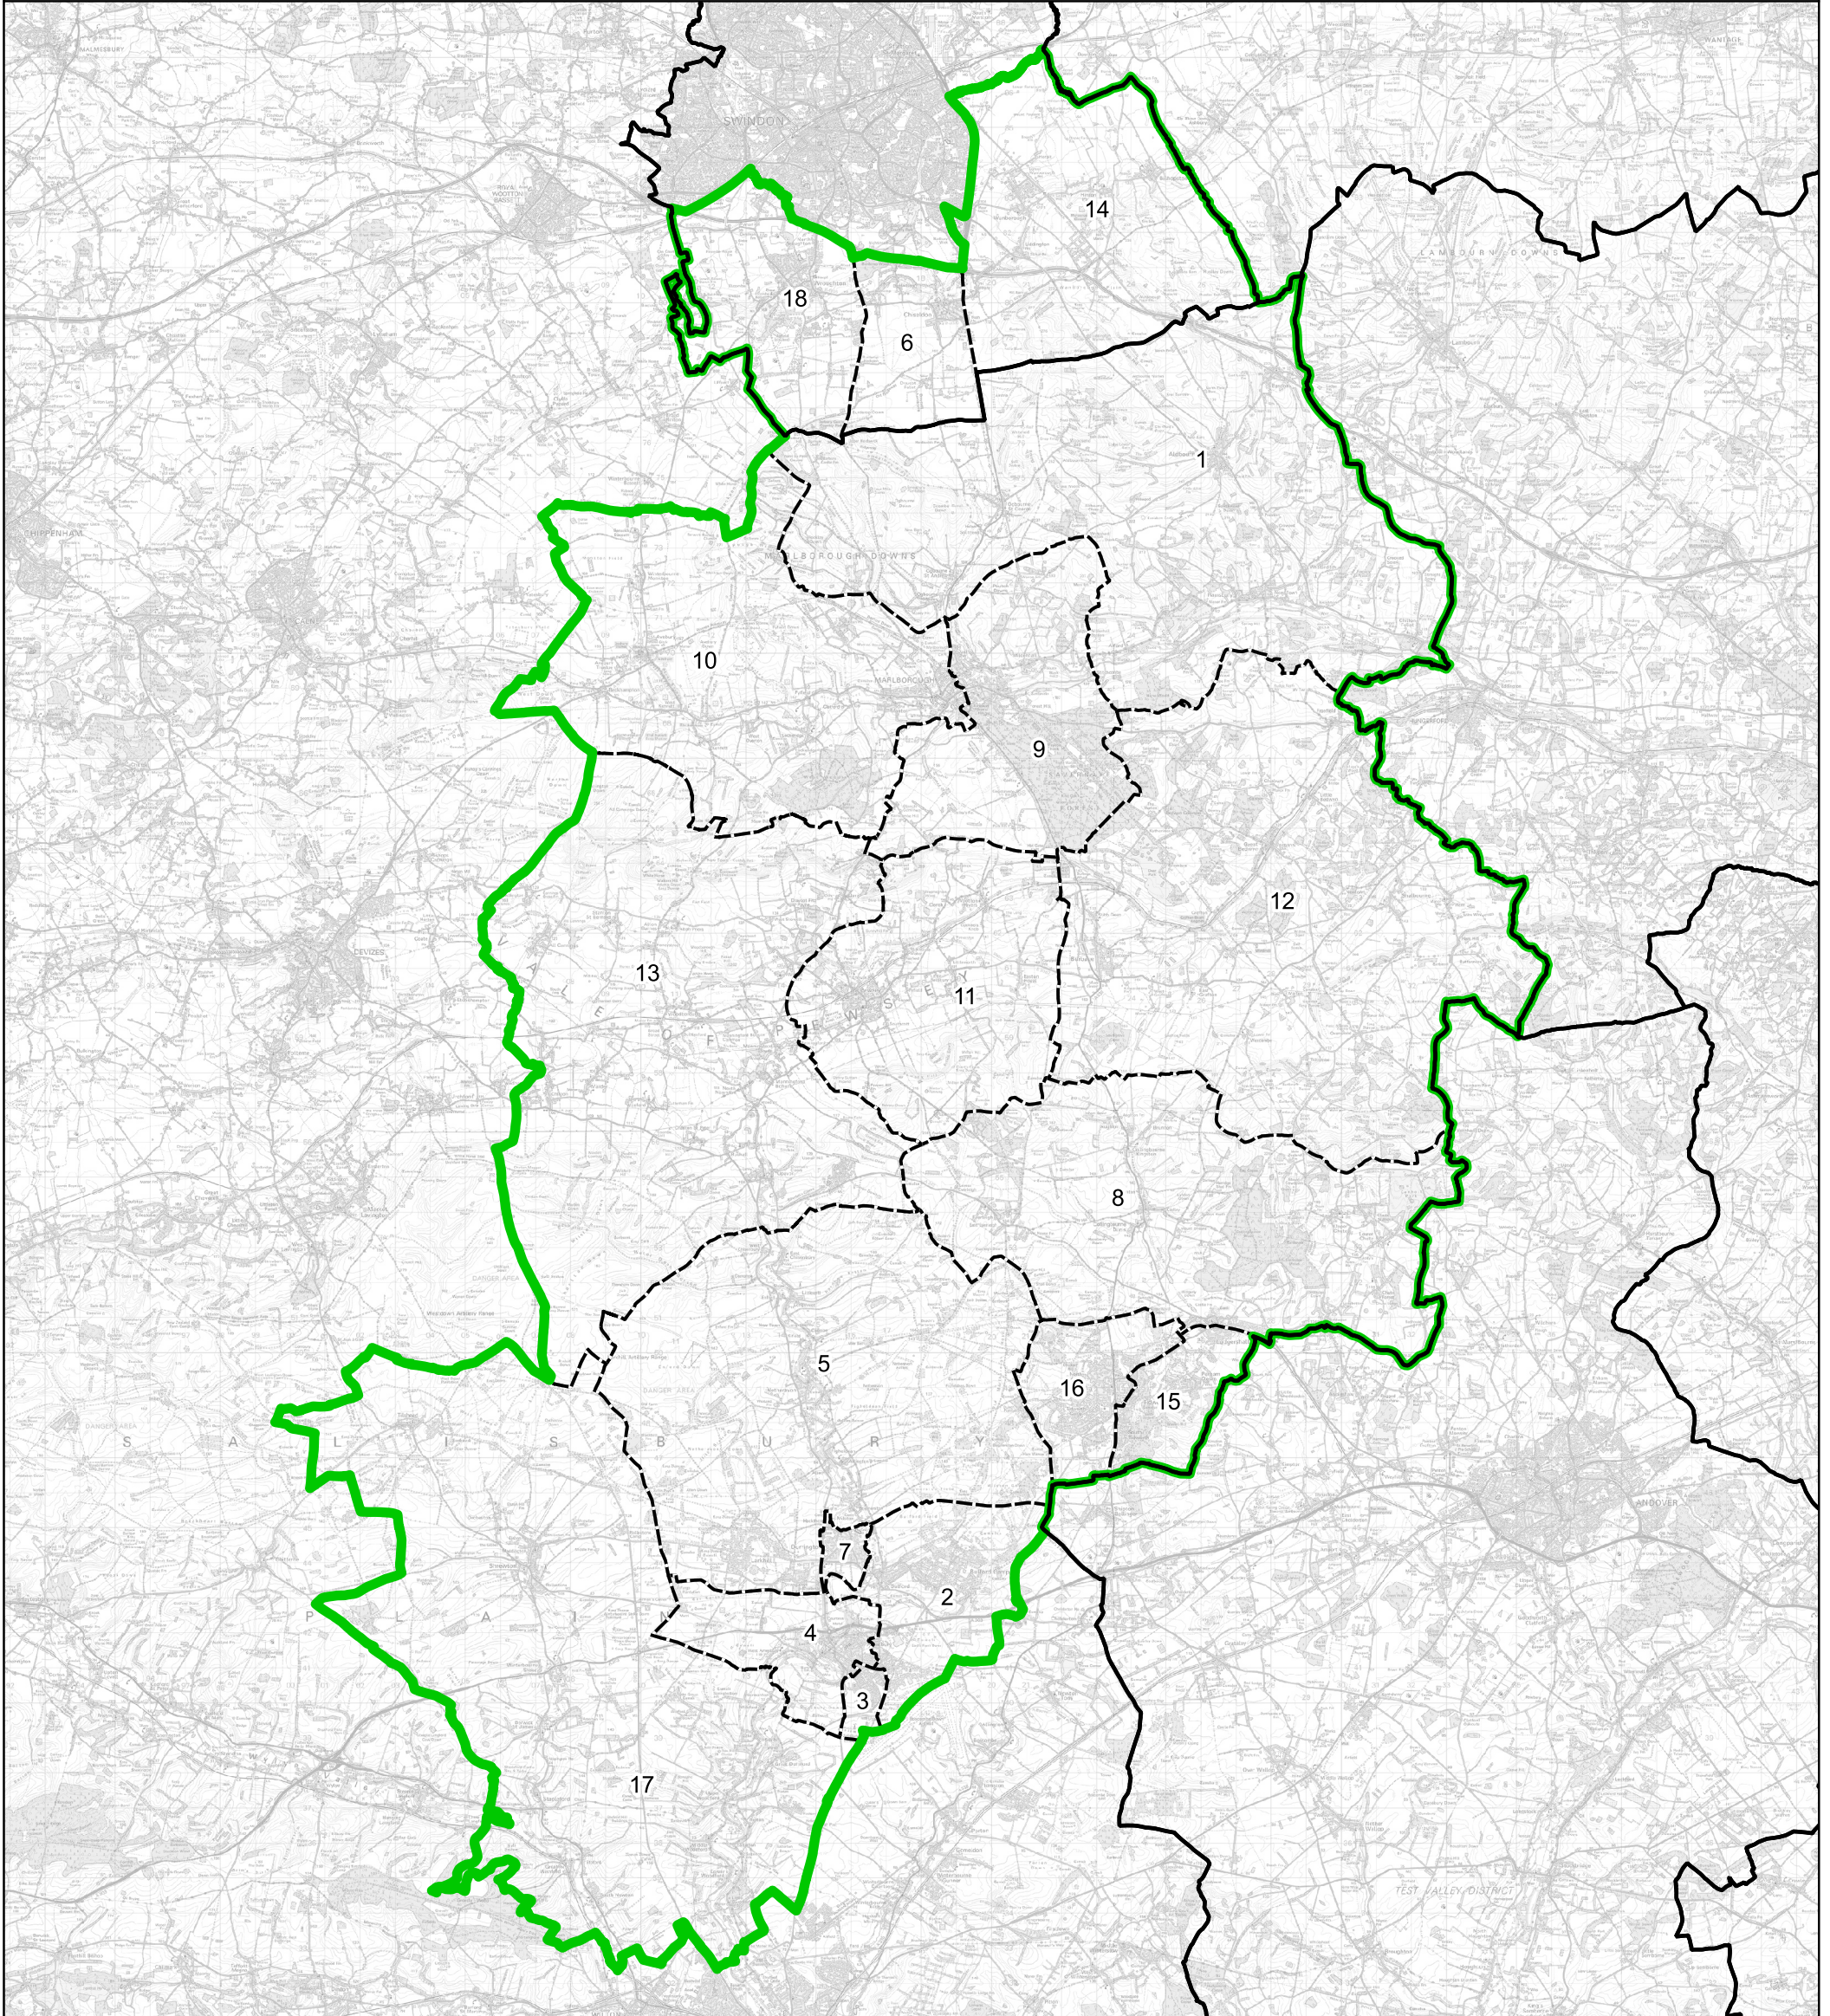

Boundary Commission for England - Final Recommendations for the South West Region  
 East Wiltshire County Constituency - Electorate 71,109

Wards:

- |                             |                             |                                      |
|-----------------------------|-----------------------------|--------------------------------------|
| 1 Aldbourne & Ramsbury      | 7 Durrington                | 14 Ridgeway                          |
| 2 Amesbury East & Bulford   | 8 Ludgershall North & Rural | 15 Tidworth East & Ludgershall South |
| 3 Amesbury South            | 9 Marlborough East          | 16 Tidworth North & West             |
| 4 Amesbury West             | 10 Marlborough West         | 17 Till Valley                       |
| 5 Avon Valley               | 11 Pewsey                   | 18 Wroughton and Wichelstowe         |
| 6 Chiseldon and Lawn (Part) | 12 Pewsey Vale East         |                                      |
|                             | 13 Pewsey Vale West         |                                      |

- Constituency
- Local Authorities
- Wards

© Crown copyright and database rights 2023 OS 100018289. You are permitted to use this data solely to enable you to respond to, or interact with, the organisation that provided you with the data. You are not permitted to copy, sub-licence, distribute or sell any of this data to third parties in any form. Third party rights to enforce the terms of this licence shall be reserved to OS.

# East Wiltshire County Constituency