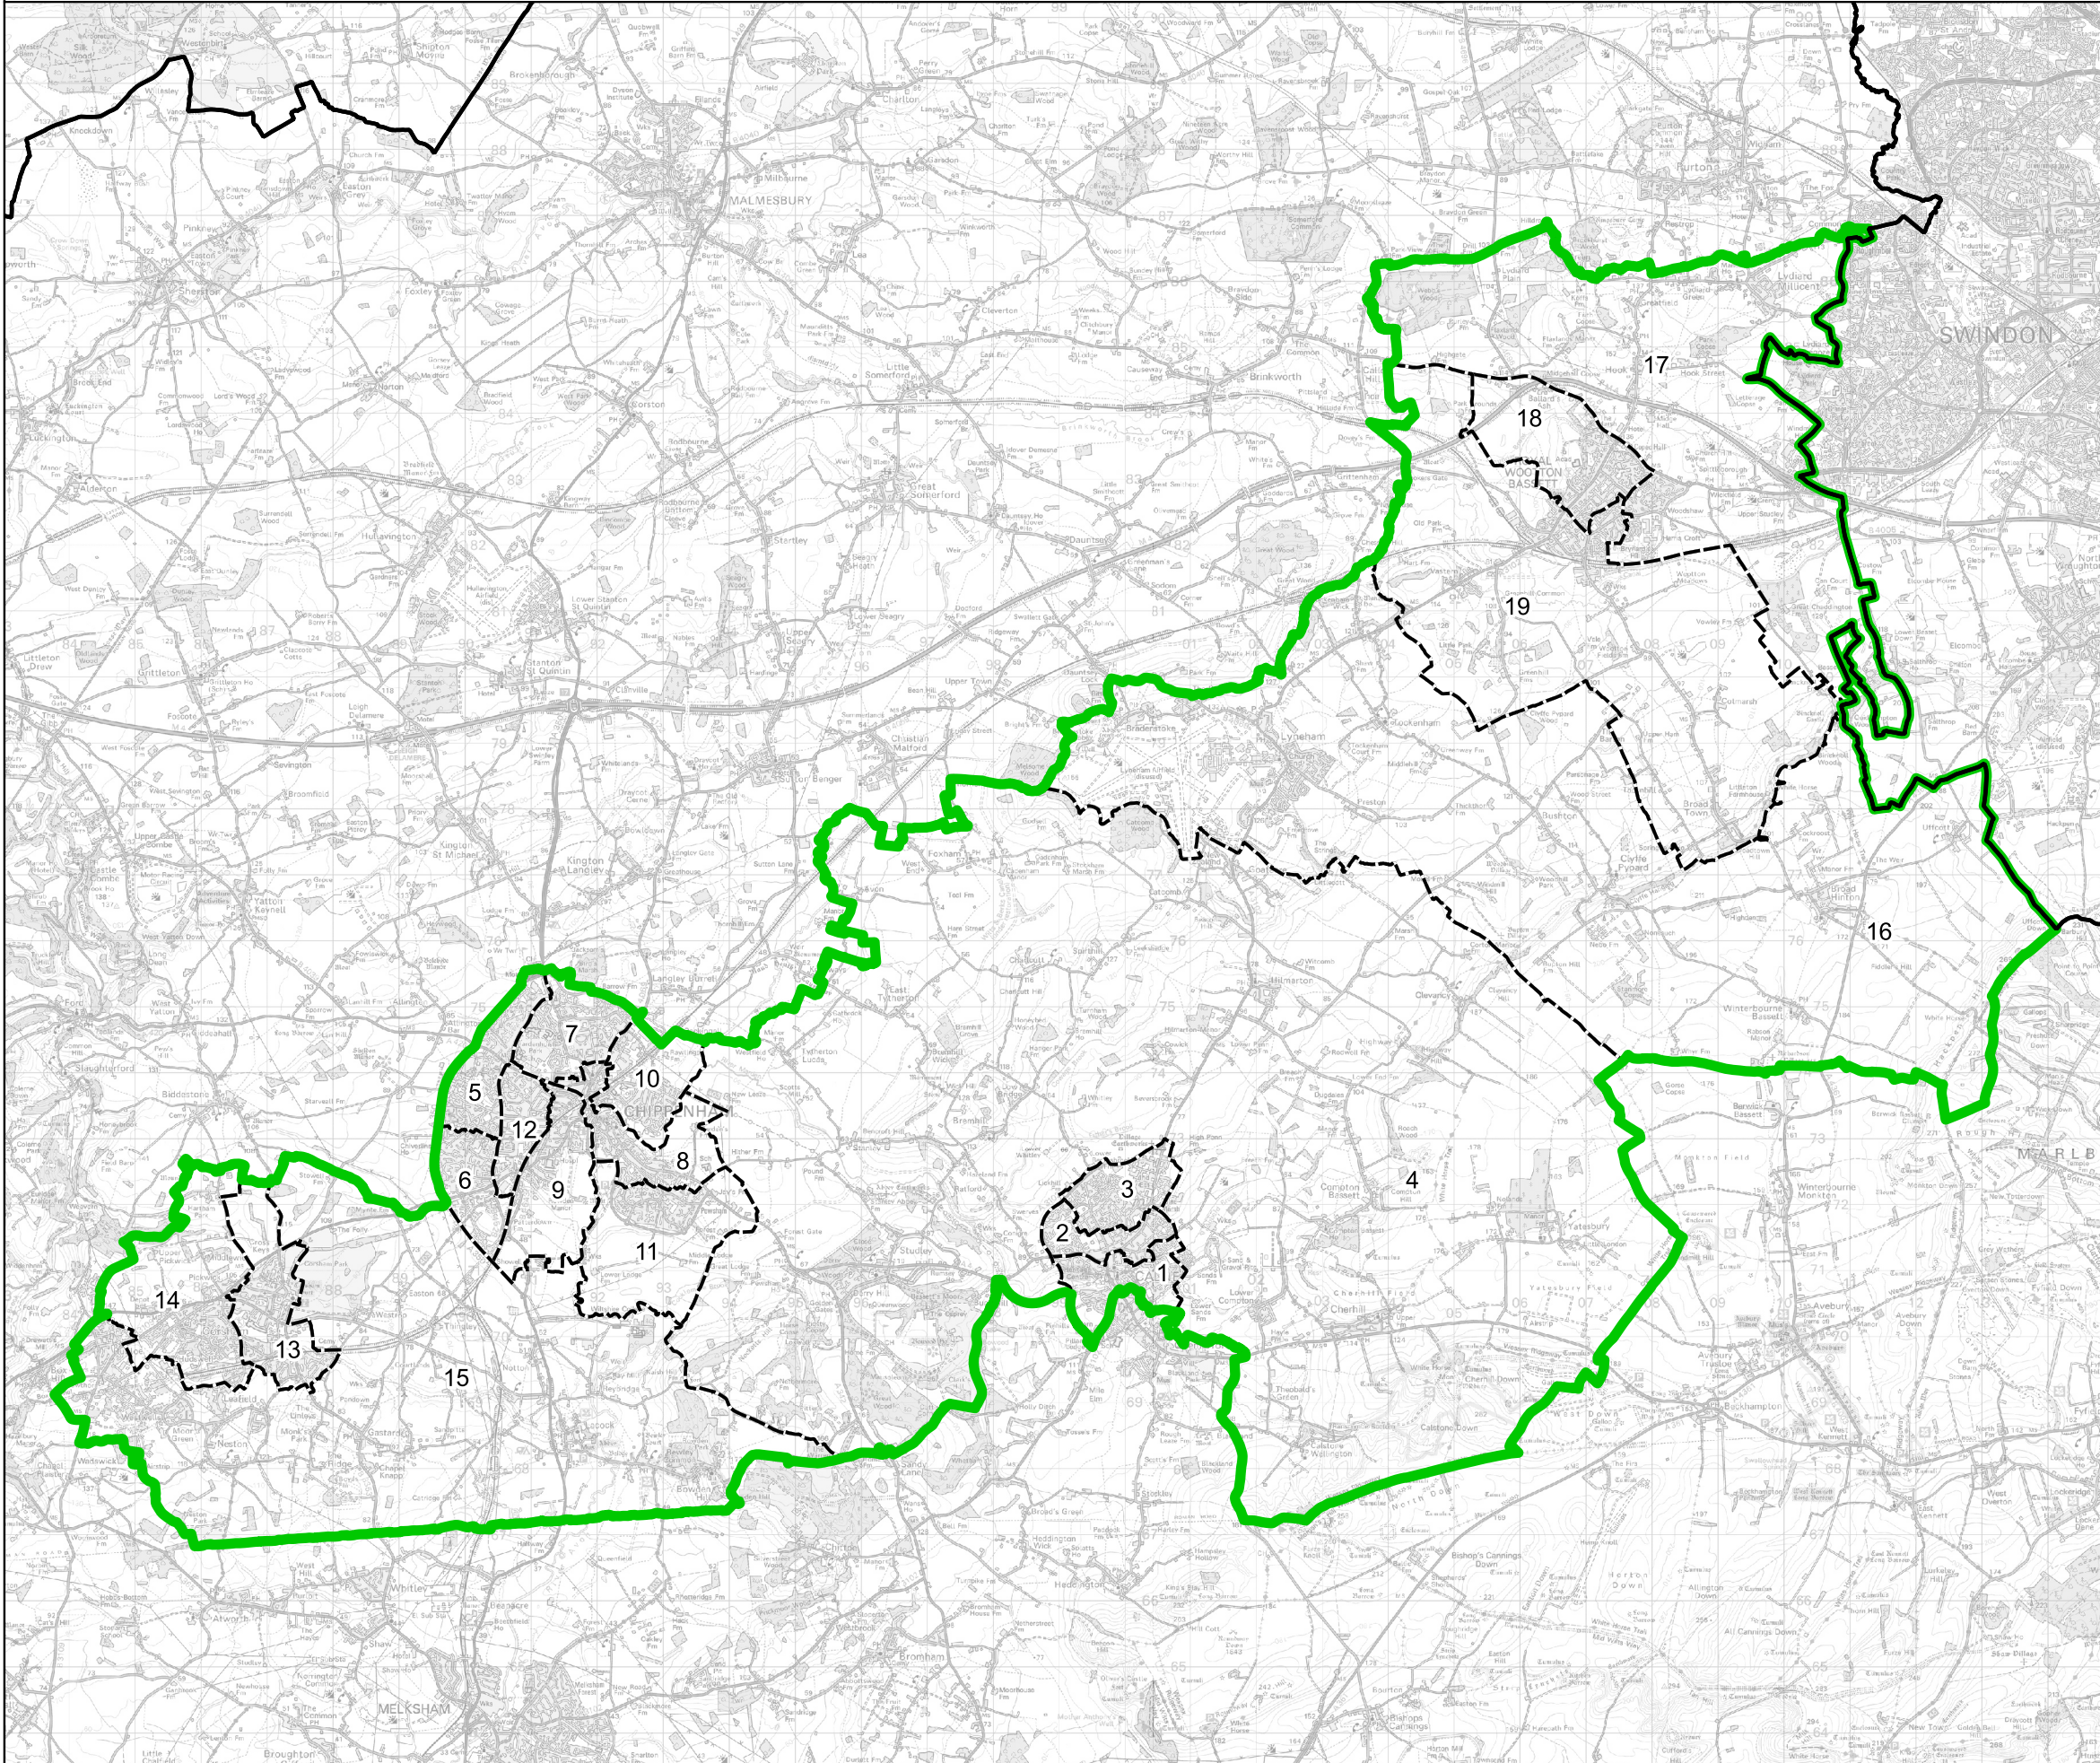

Boundary Commission for England - Final Recommendations for the South West Region

Chippenham County Constituency - Electorate 71,648

- Wards:
- 1 Calne Central
 - 2 Calne Chilvester & Abberd
 - 3 Calne North
 - 4 Calne Rural
 - 5 Chippenham Cepen Park & Derriads
 - 6 Chippenham Cepen Park & Hunters Moon
 - 7 Chippenham Hardenhuish
 - 8 Chippenham Hardens & Central
 - 9 Chippenham Lowden & Rowden
 - 10 Chippenham Monkton
 - 11 Chippenham Pewsham
 - 12 Chippenham Sheldon
 - 13 Corsham Ladbrook
 - 14 Corsham Pickwick
 - 15 Corsham Without
 - 16 Lyneham
 - 17 Royal Wootton Bassett East
 - 18 Royal Wootton Bassett North
 - 19 Royal Wootton Bassett South & West

Constituency
 Local Authorities
 Wards

© Crown copyright and database rights 2023 OS 100018289. You are permitted to use this data solely to enable you to respond to, or interact with, the organisation that provided you with the data. You are not permitted to copy, sub-licence, distribute or sell any of this data to third parties in any form. Third party rights to enforce the terms of this licence shall be reserved to OS.

Chippenham County Constituency