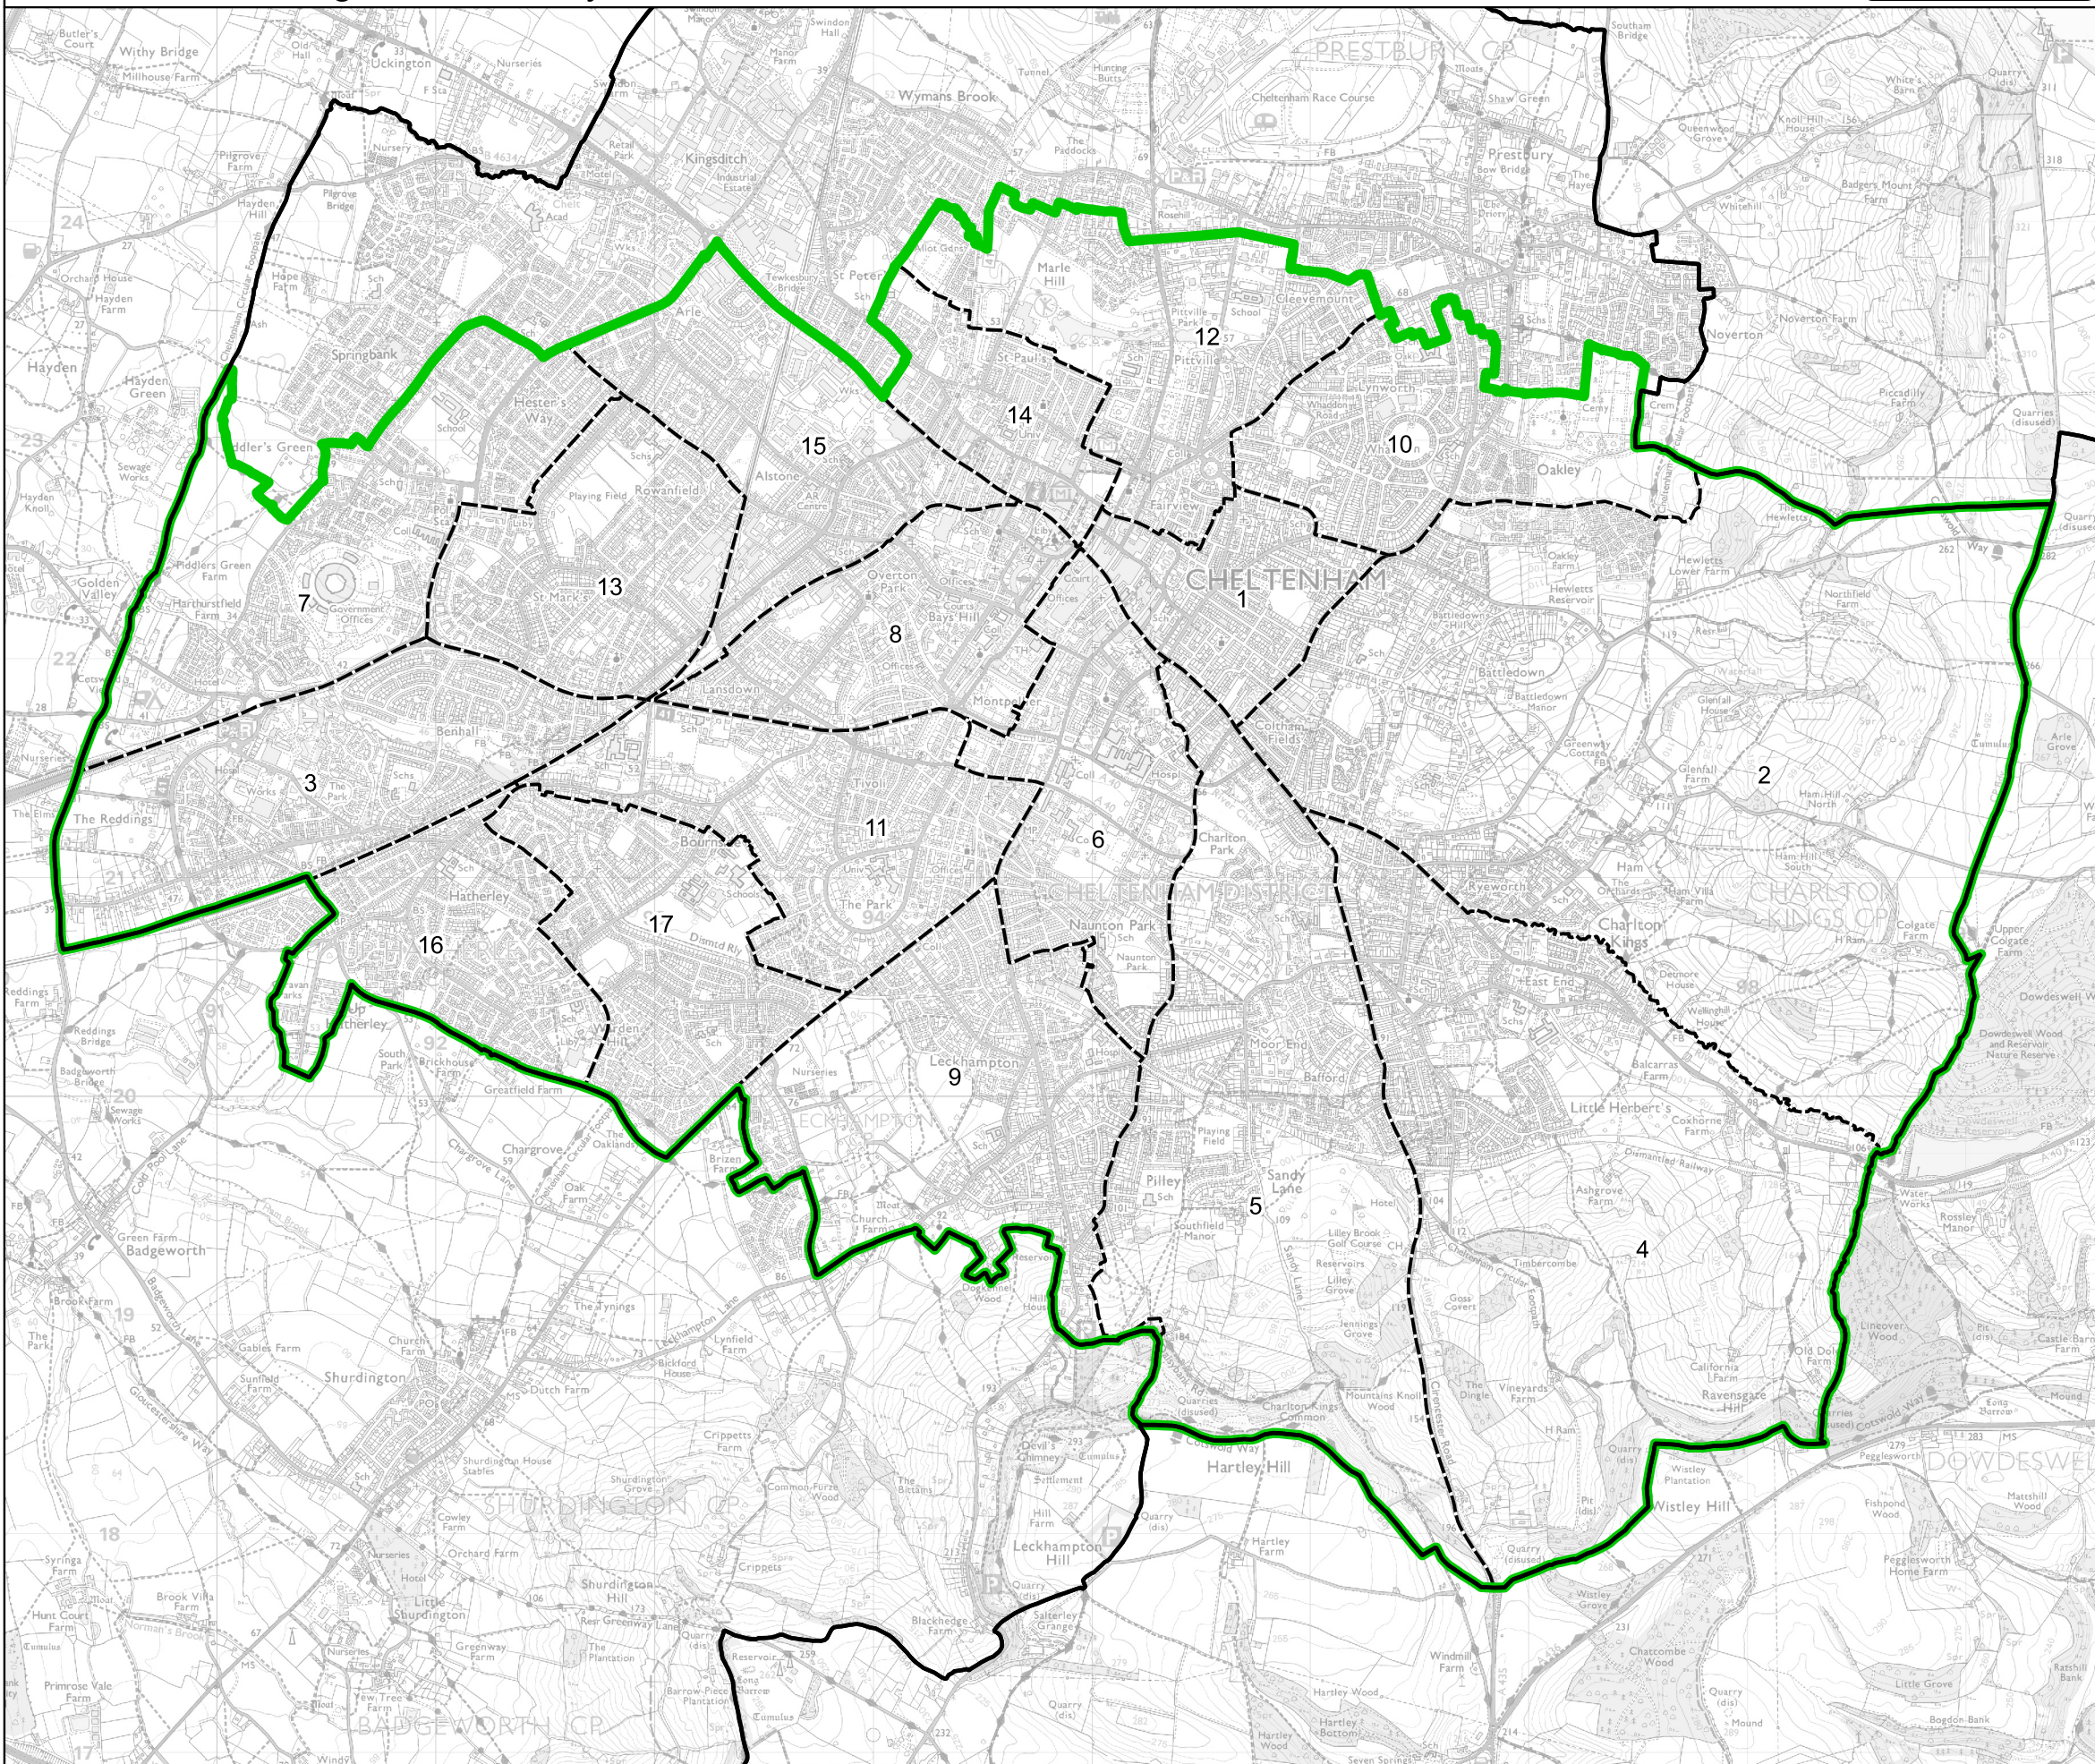

Boundary Commission for England - Final Recommendations for the South West Region

Cheltenham Borough Constituency - Electorate 75,292

- Wards:
- 1 All Saints
 - 2 Battledown
 - 3 Benhall and the Reddings
 - 4 Charlton Kings
 - 5 Charlton Park
 - 6 College
 - 7 Hesters Way
 - 8 Lansdown
 - 9 Leckhampton
 - 10 Oakley
 - 11 Park
 - 12 Pittville
 - 13 St. Mark's
 - 14 St. Paul's
 - 15 St. Peter's
 - 16 Up Hatherley
 - 17 Warden Hill

- Constituency
- Local Authorities
- Wards

0 0.4 0.8 km

© Crown copyright and database rights 2023 OS 100018289. You are permitted to use this data solely to enable you to respond to, or interact with, the organisation that provided you with the data. You are not permitted to copy, sub-licence, distribute or sell any of this data to third parties in any form. Third party rights to enforce the terms of this licence shall be reserved to OS.