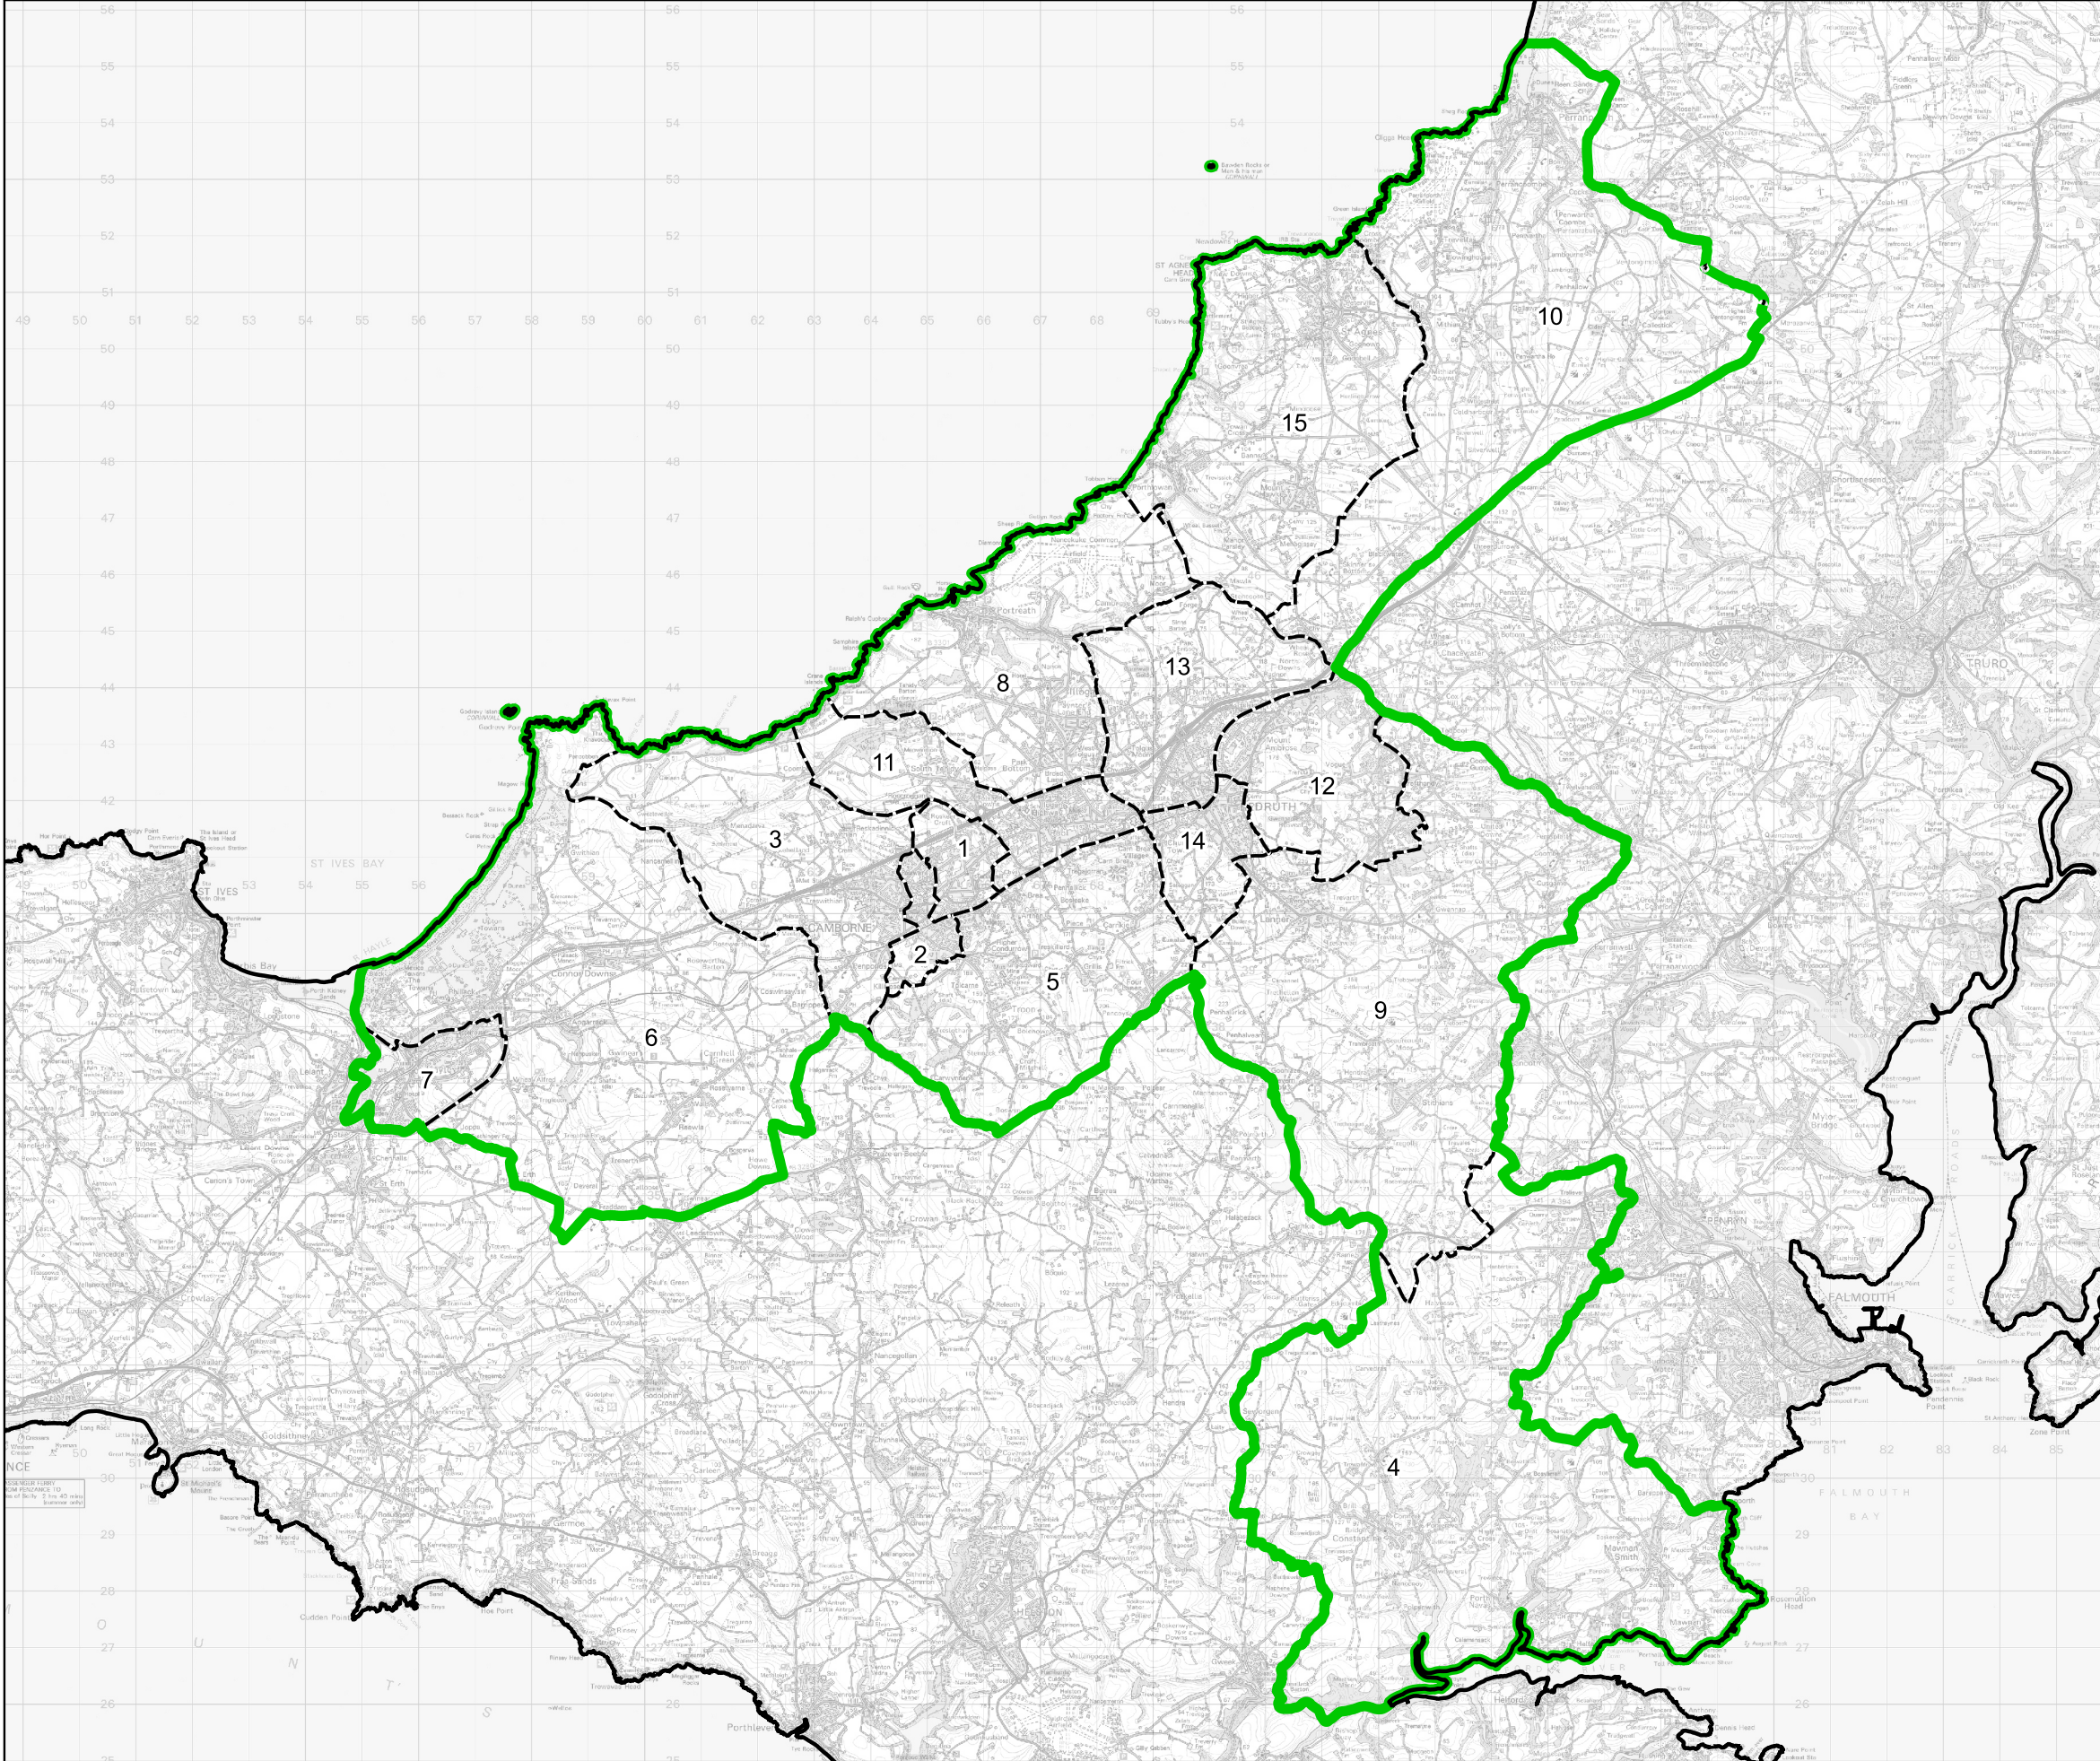

Boundary Commission for England - Final Recommendations for the South West Region

Camborne and Redruth County Constituency - Electorate 73,568

Wards:

- 1 Camborne Roskear & Tuckingmill
- 2 Camborne Trelowarren
- 3 Camborne West & Treswithian
- 4 Constantine, Mabe & Mawnan
- 5 Four Lanes, Beacon & Troon
- 6 Gwinear-Gwithian & Hayle East
- 7 Hayle West
- 8 Illogan & Portreath
- 9 Lanner, Stithians & Gwennap
- 10 Perranporth
- 11 Pool & Tehidy
- 12 Redruth Central, Carharrack & St Day
- 13 Redruth North
- 14 Redruth South
- 15 St Agnes

-  Constituency
-  Local Authorities
-  Wards

© Crown copyright and database rights 2023 OS 100018289. You are permitted to use this data solely to enable you to respond to, or interact with, the organisation that provided you with the data. You are not permitted to copy, sub-licence, distribute or sell any of this data to third parties in any form. Third party rights to enforce the terms of this licence shall be reserved to OS.

Camborne and Redruth County Constituency