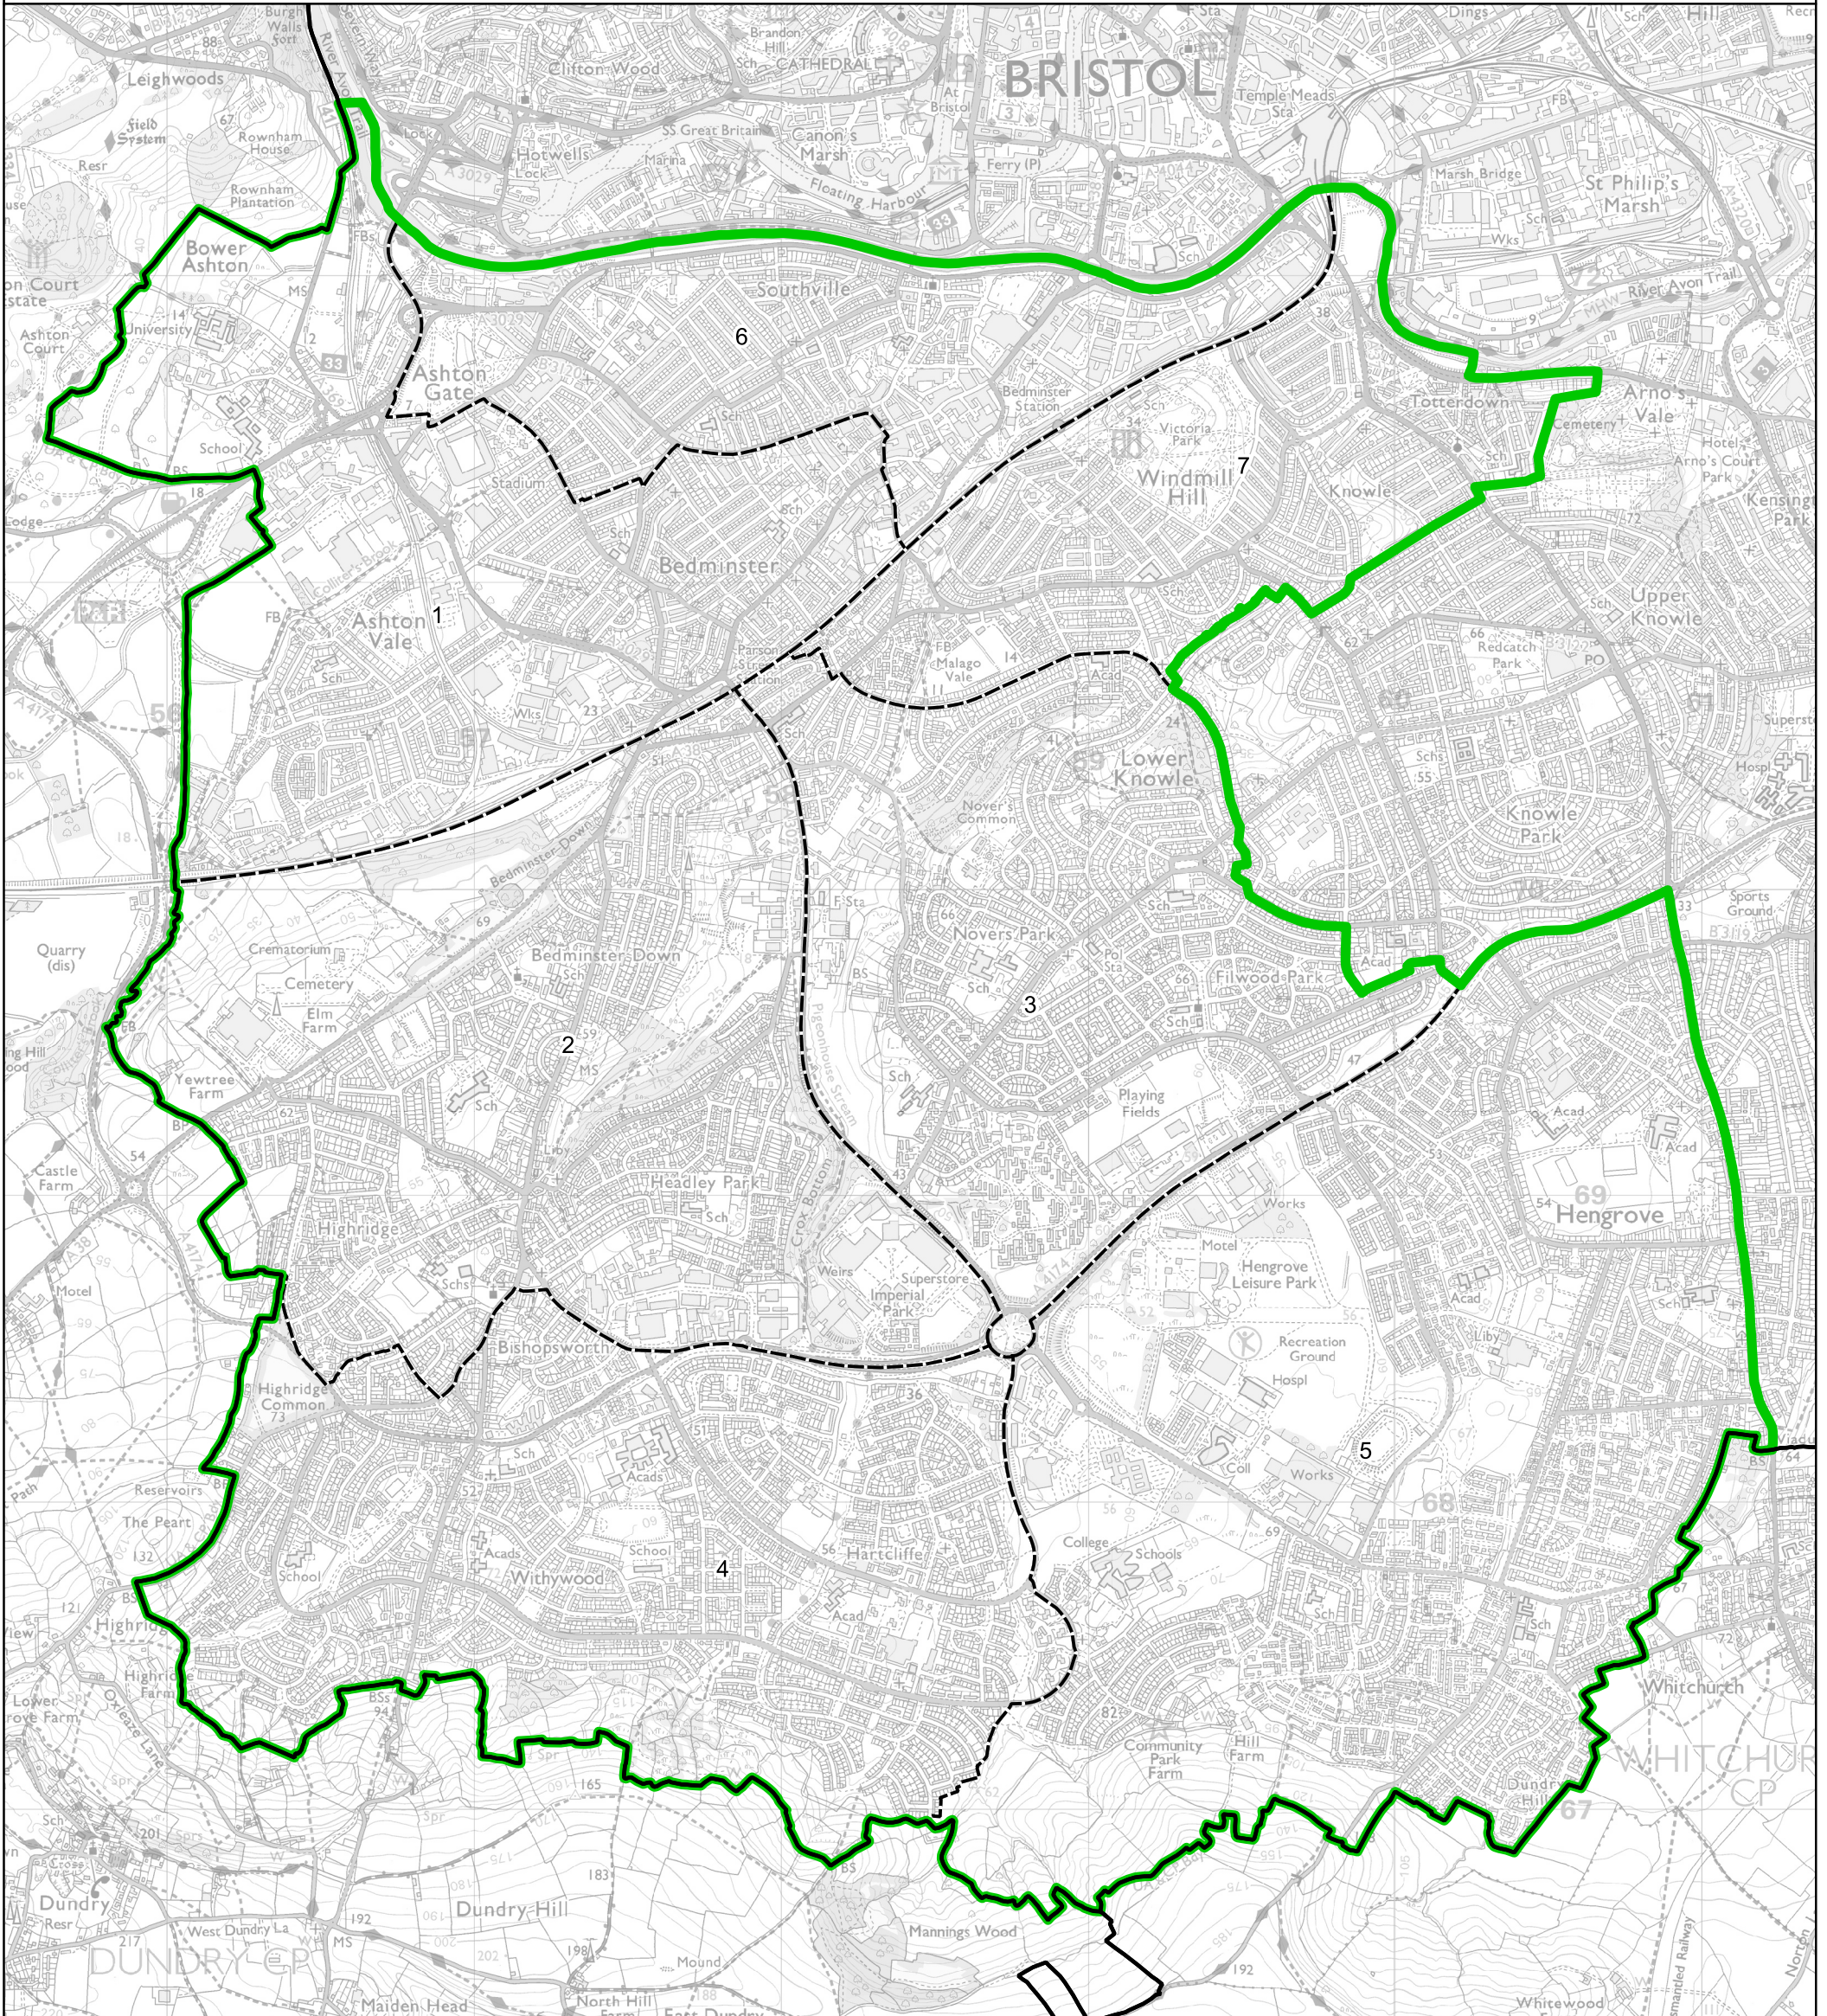

Boundary Commission for England - Final Recommendations for the South West Region

Bristol South Borough Constituency - Electorate 74,696

Wards:

- 1 Bedminster
- 2 Bishopsworth
- 3 Filwood
- 4 Hartcliffe & Withywood
- 5 Hengrove & Whitchurch Park
- 6 Southville
- 7 Windmill Hill

-  Constituency
-  Local Authorities
-  Wards

© Crown copyright and database rights 2023 OS 100018289. You are permitted to use this data solely to enable you to respond to, or interact with, the organisation that provided you with the data. You are not permitted to copy, sub-licence, distribute or sell any of this data to third parties in any form. Third party rights to enforce the terms of this licence shall be reserved to OS.

Bristol South Borough Constituency