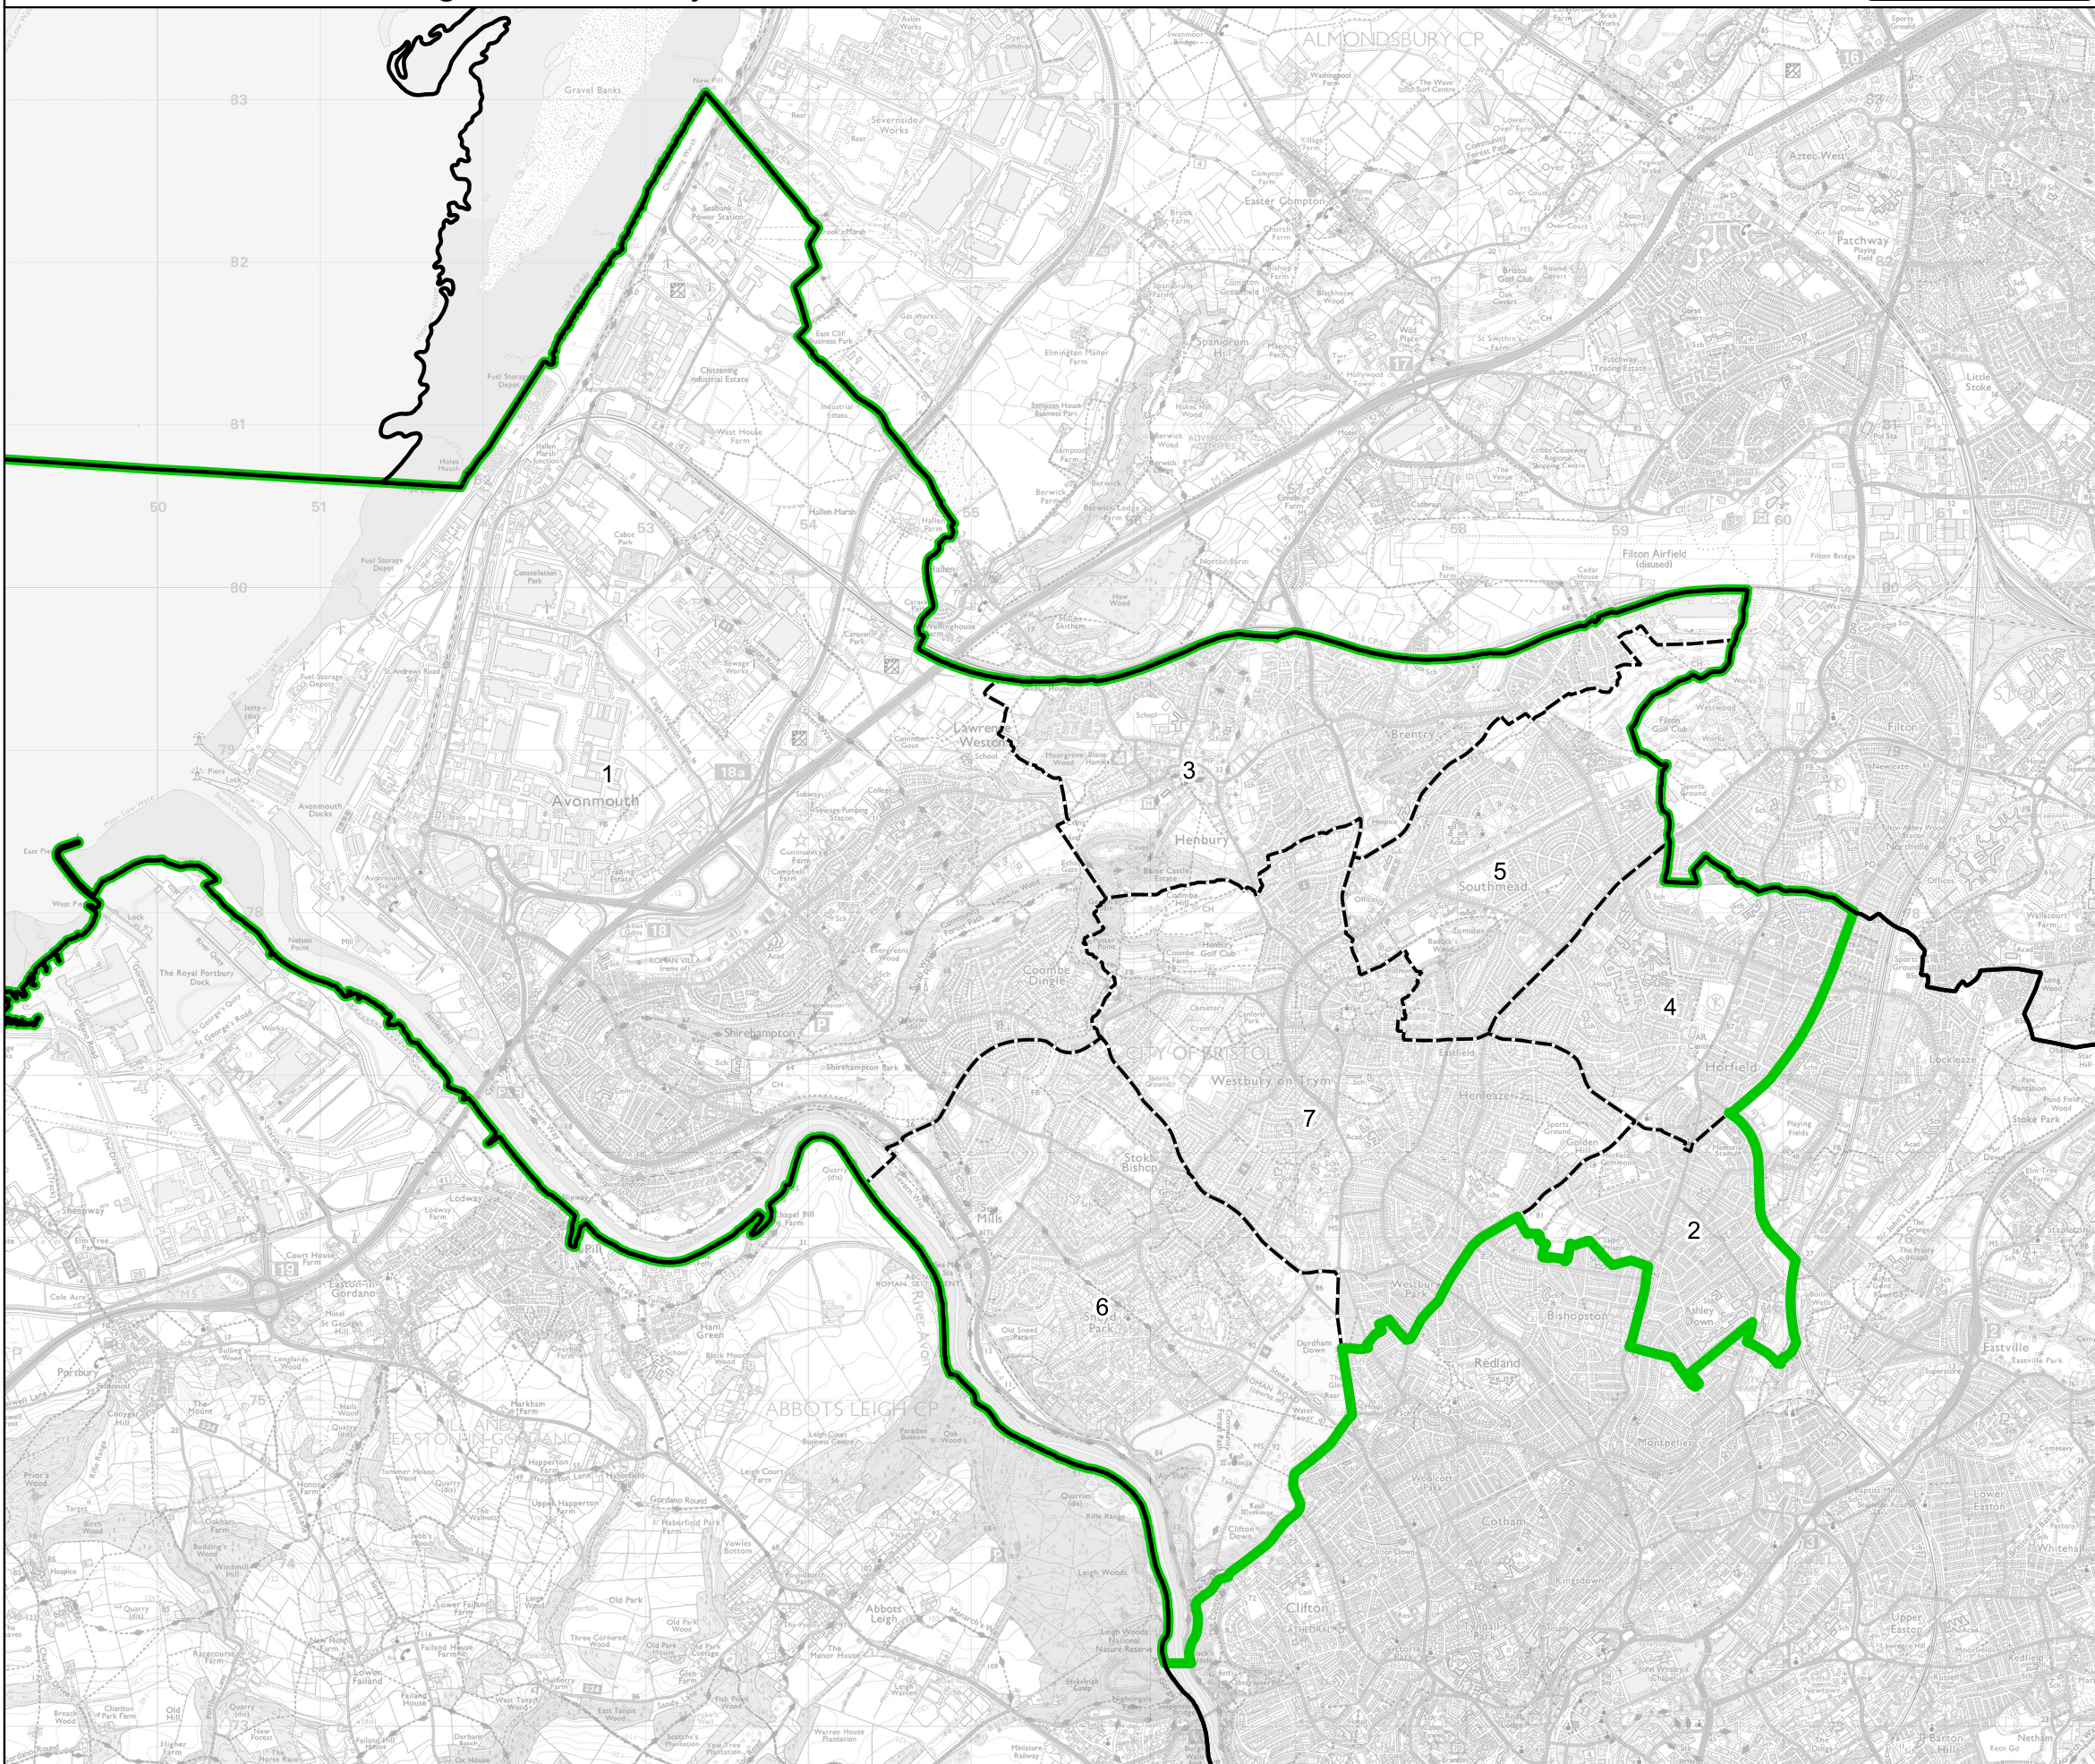

Boundary Commission for England - Final Recommendations for the South West Region

Bristol North West Borough Constituency - Electorate 76,783

Wards:

- 1 Avonmouth & Lawrence Weston
- 2 Bishopston & Ashley Down
- 3 Henbury & Brentry
- 4 Horfield
- 5 Southmead
- 6 Stoke Bishop
- 7 Westbury-on-Trym & Henleaze

- Constituency
- Local Authorities
- Wards

0 0.6 1.2 km

© Crown copyright and database rights 2023 OS 100018289. You are permitted to use this data solely to enable you to respond to, or interact with, the organisation that provided you with the data. You are not permitted to copy, sub-licence, distribute or sell any of this data to third parties in any form. Third party rights to enforce the terms of this licence shall be reserved to OS.

Bristol North West Borough Constituency