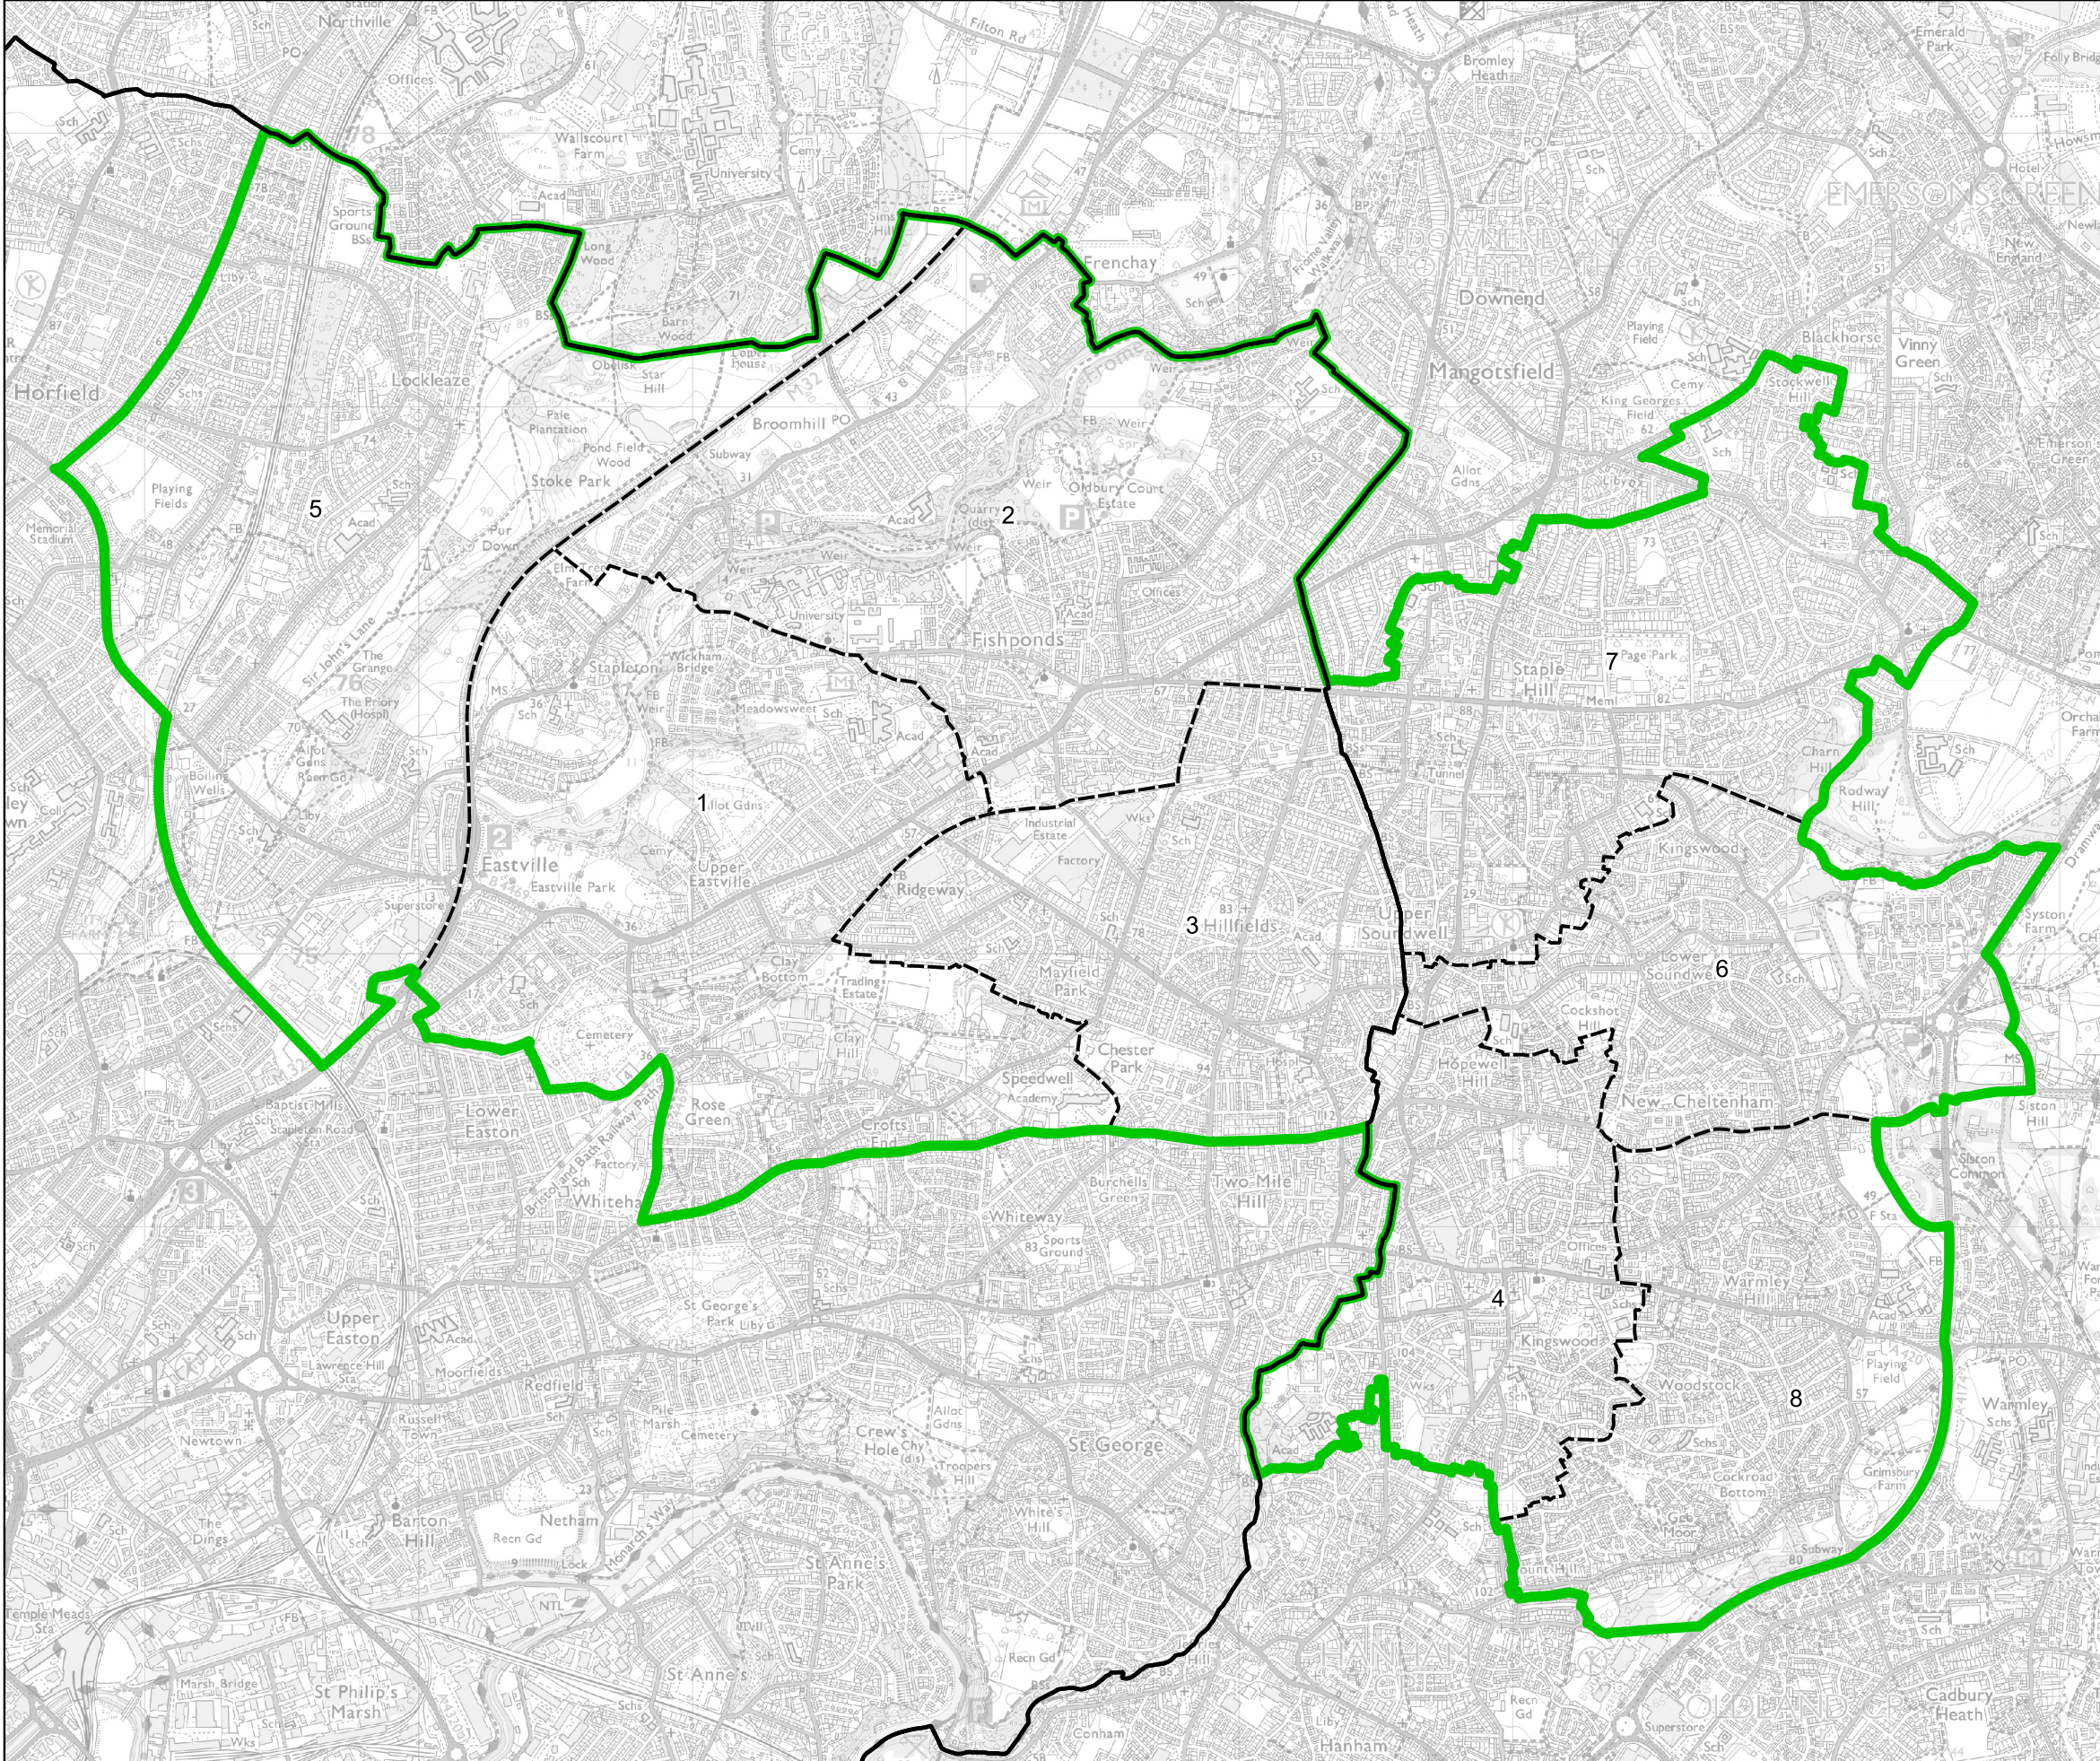

Boundary Commission for England - Final Recommendations for the South West Region

Bristol North East Borough Constituency - Electorate 69,793

Wards:

- 1 Eastville
- 2 Frome Vale
- 3 Hillfields
- 4 Kingswood
- 5 Lockleaze
- 6 New Cheltenham
- 7 Staple Hill & Mangotsfield
- 8 Woodstock

- Constituency
- Local Authorities
- Wards

0 0.3 0.6 km

© Crown copyright and database rights 2023 OS 100018289. You are permitted to use this data solely to enable you to respond to, or interact with, the organisation that provided you with the data. You are not permitted to copy, sub-licence, distribute or sell any of this data to third parties in any form. Third party rights to enforce the terms of this licence shall be reserved to OS.

Bristol North East Borough Constituency