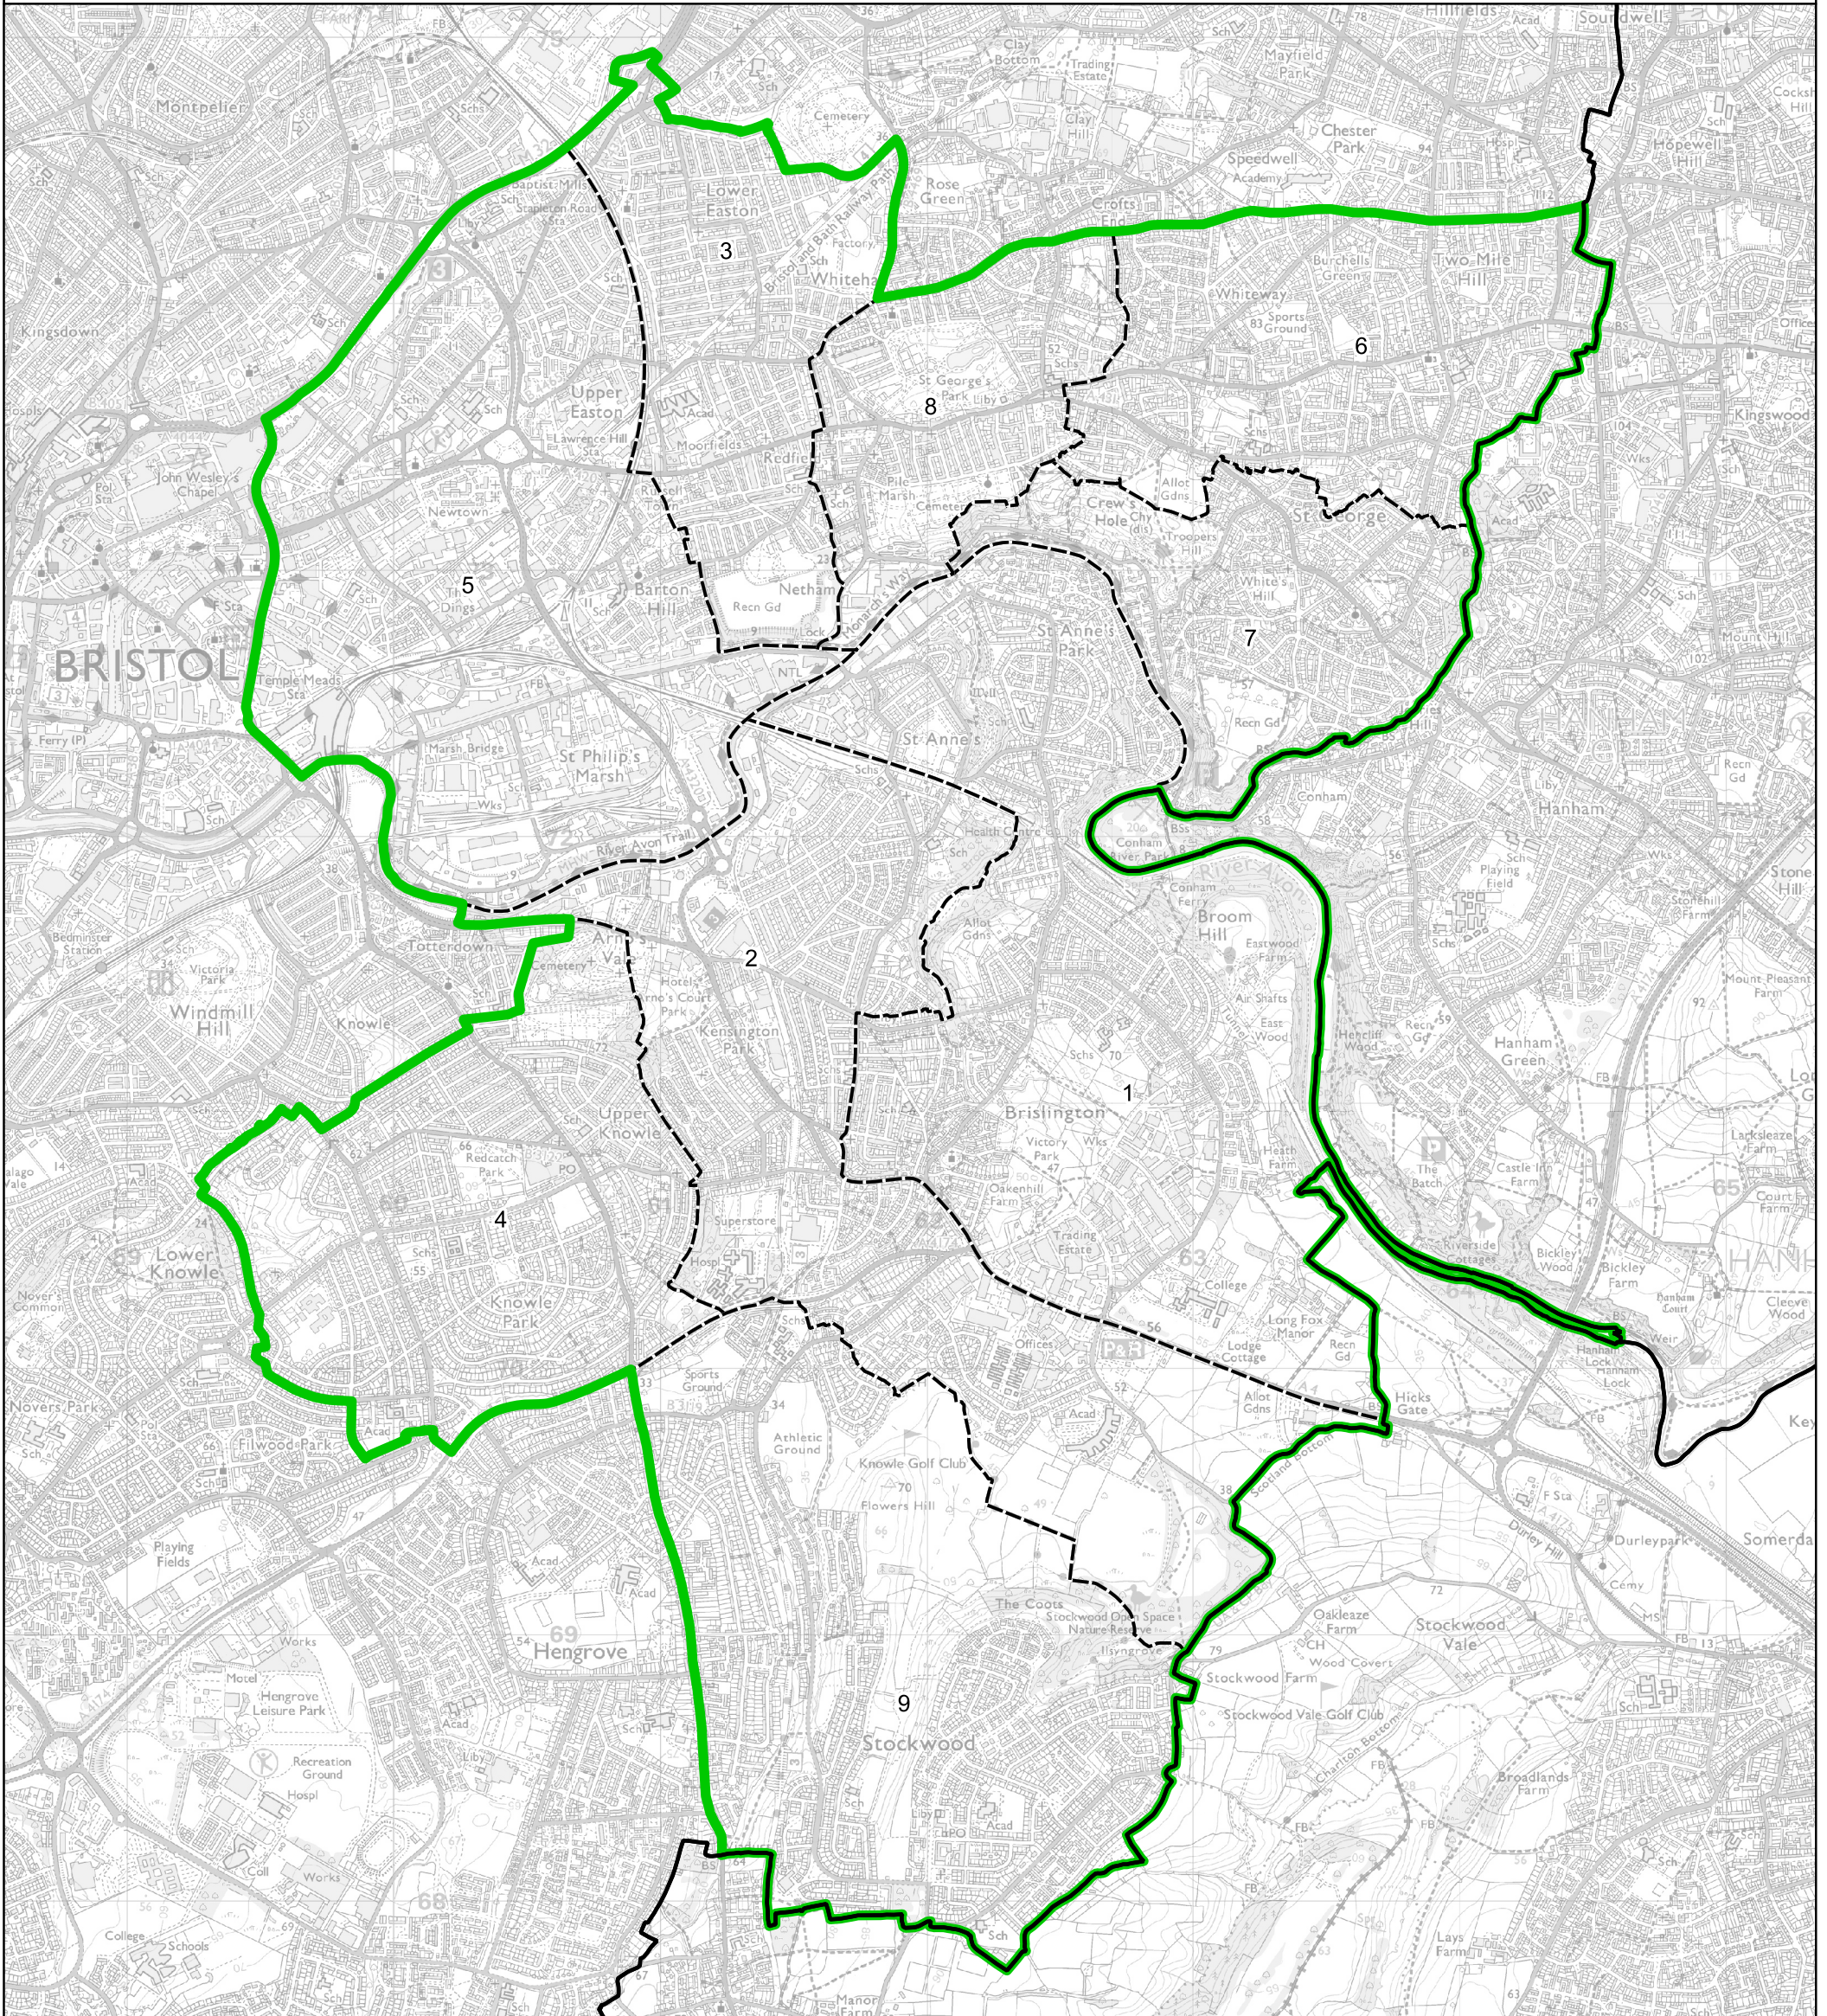

Boundary Commission for England - Final Recommendations for the South West Region

Bristol East Borough Constituency - Electorate 75,936

- Wards:
- 1 Brislington East
 - 2 Brislington West
 - 3 Easton
 - 4 Knowle
 - 5 Lawrence Hill
 - 6 St. George Central
 - 7 St. George Troopers Hill
 - 8 St. George West
 - 9 Stockwood

- Constituency
- Local Authorities
- Wards

© Crown copyright and database rights 2023 OS 100018289. You are permitted to use this data solely to enable you to respond to, or interact with, the organisation that provided you with the data. You are not permitted to copy, sub-licence, distribute or sell any of this data to third parties in any form. Third party rights to enforce the terms of this licence shall be reserved to OS.