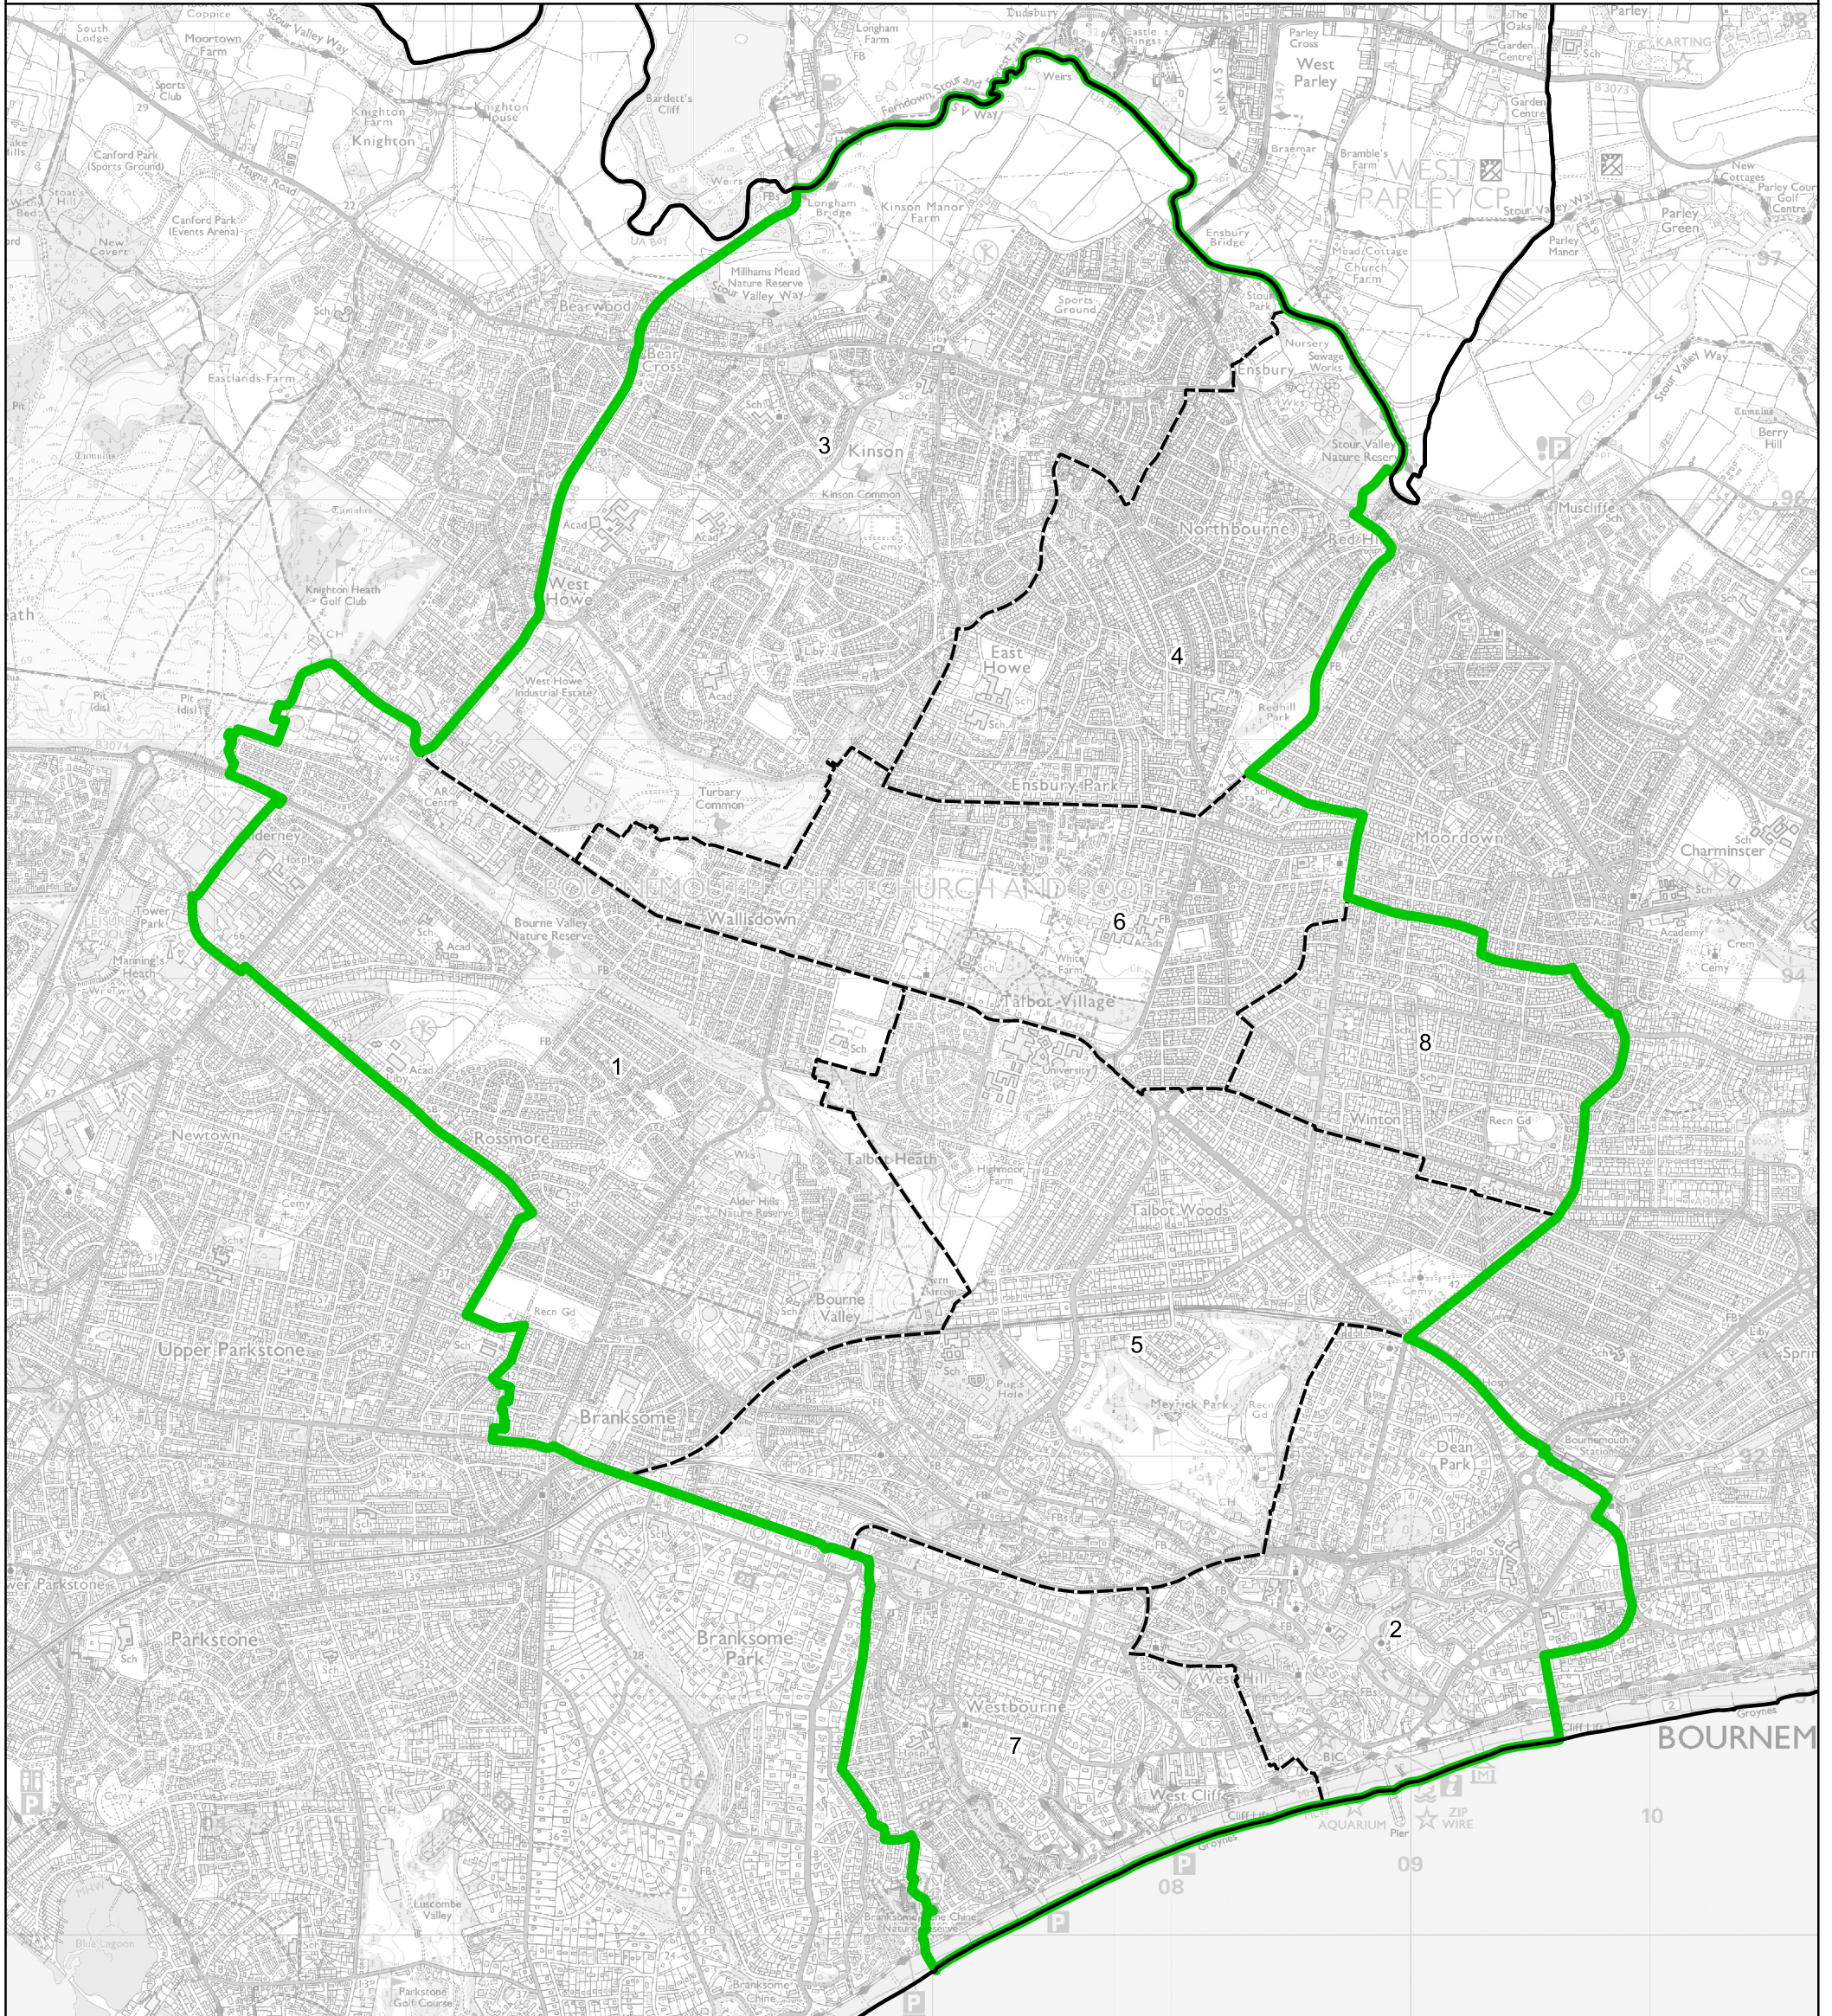

Boundary Commission for England - Final Recommendations for the South West Region

Bournemouth West Borough Constituency - Electorate 72,094

Wards:

- | | |
|----------------------------|----------------------------|
| 1 Alderney & Bourne Valley | 6 Wallisdown & Winton West |
| 2 Bournemouth Central | 7 Westbourne & West Cliff |
| 3 Kinson | 8 Winton East |
| 4 Redhill & Northbourne | |
| 5 Talbot & Branksome Woods | |

- █ Constituency
- Local Authorities
- Wards

© Crown copyright and database rights 2023 OS 100018289. You are permitted to use this data solely to enable you to respond to, or interact with, the organisation that provided you with the data. You are not permitted to copy, sub-licence, distribute or sell any of this data to third parties in any form. Third party rights to enforce the terms of this licence shall be reserved to OS.