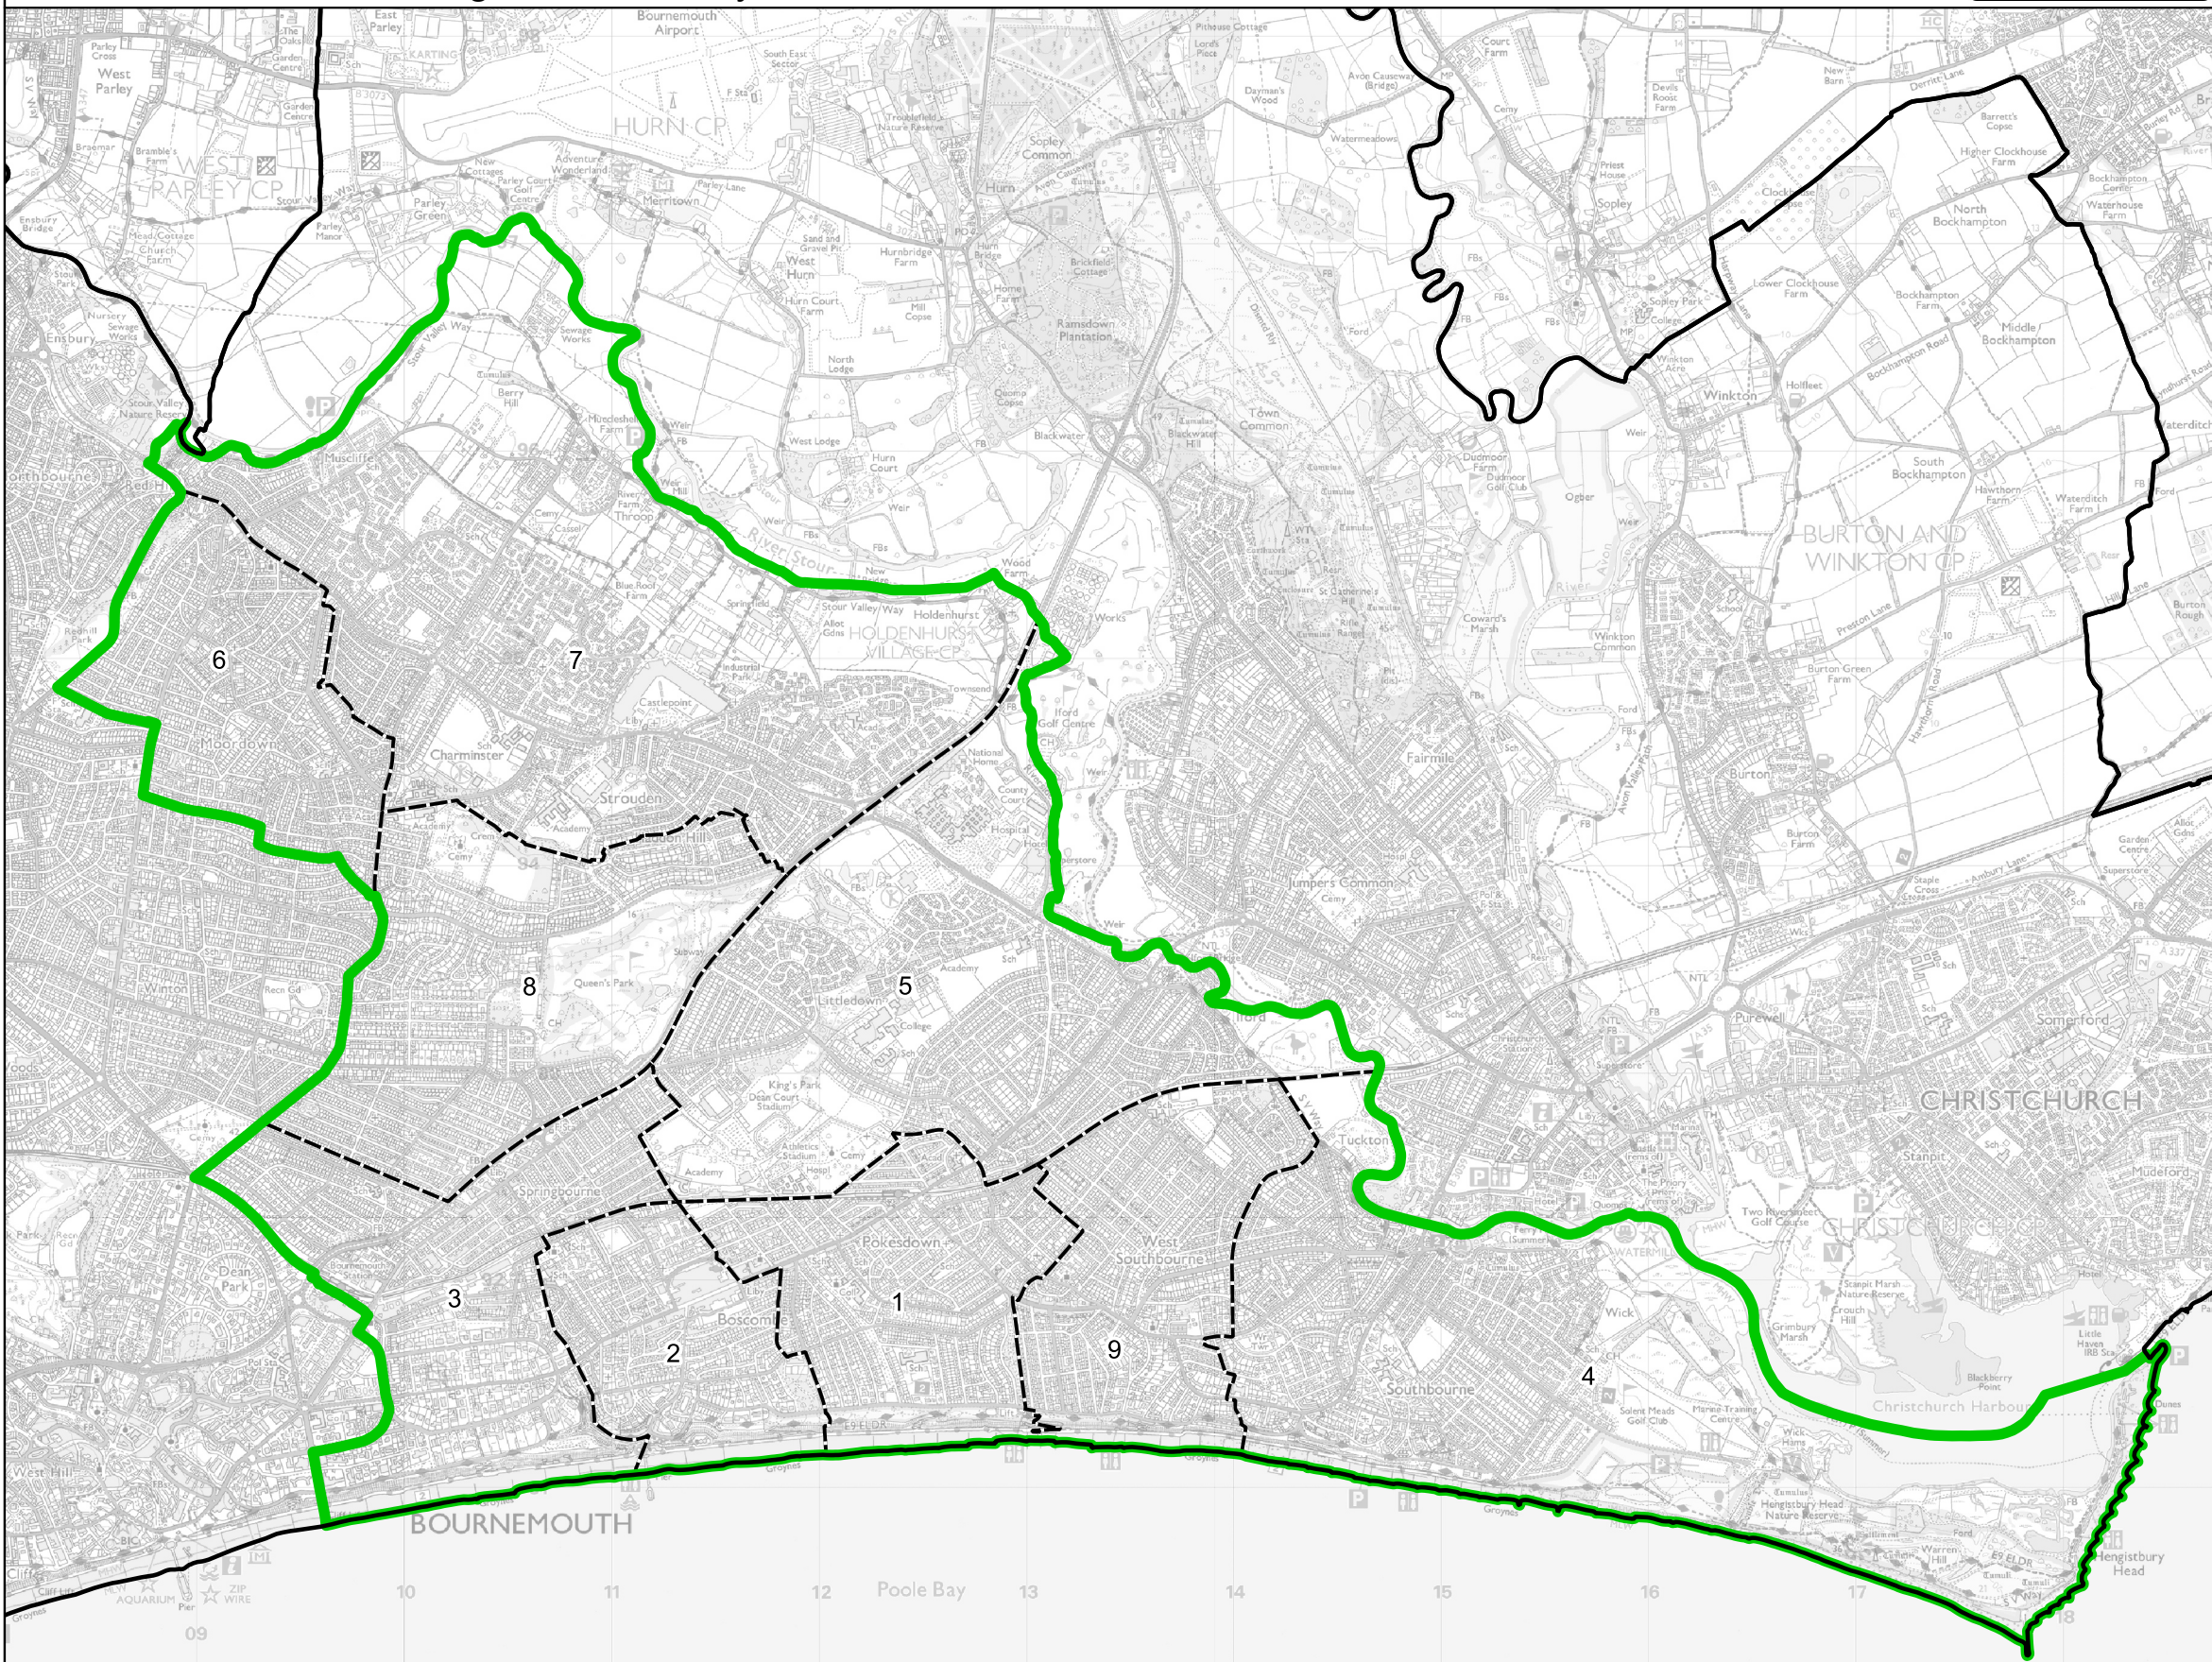

Boundary Commission for England - Final Recommendations for the South West Region

Bournemouth East Borough Constituency - Electorate 73,173

Wards:

- 1 Boscombe East & Pokesdown
- 2 Boscombe West
- 3 East Cliff & Springbourne
- 4 East Southbourne & Tuckton
- 5 Littledown & Iford
- 6 Moordown
- 7 Muscliff & Strouden Park
- 8 Queen's Park
- 9 West Southbourne

-  Constituency
-  Local Authorities
-  Wards

0 0.5 1 km

© Crown copyright and database rights 2023 OS 100018289. You are permitted to use this data solely to enable you to respond to, or interact with, the organisation that provided you with the data. You are not permitted to copy, sub-licence, distribute or sell any of this data to third parties in any form. Third party rights to enforce the terms of this licence shall be reserved to OS.

Bournemouth East Borough Constituency