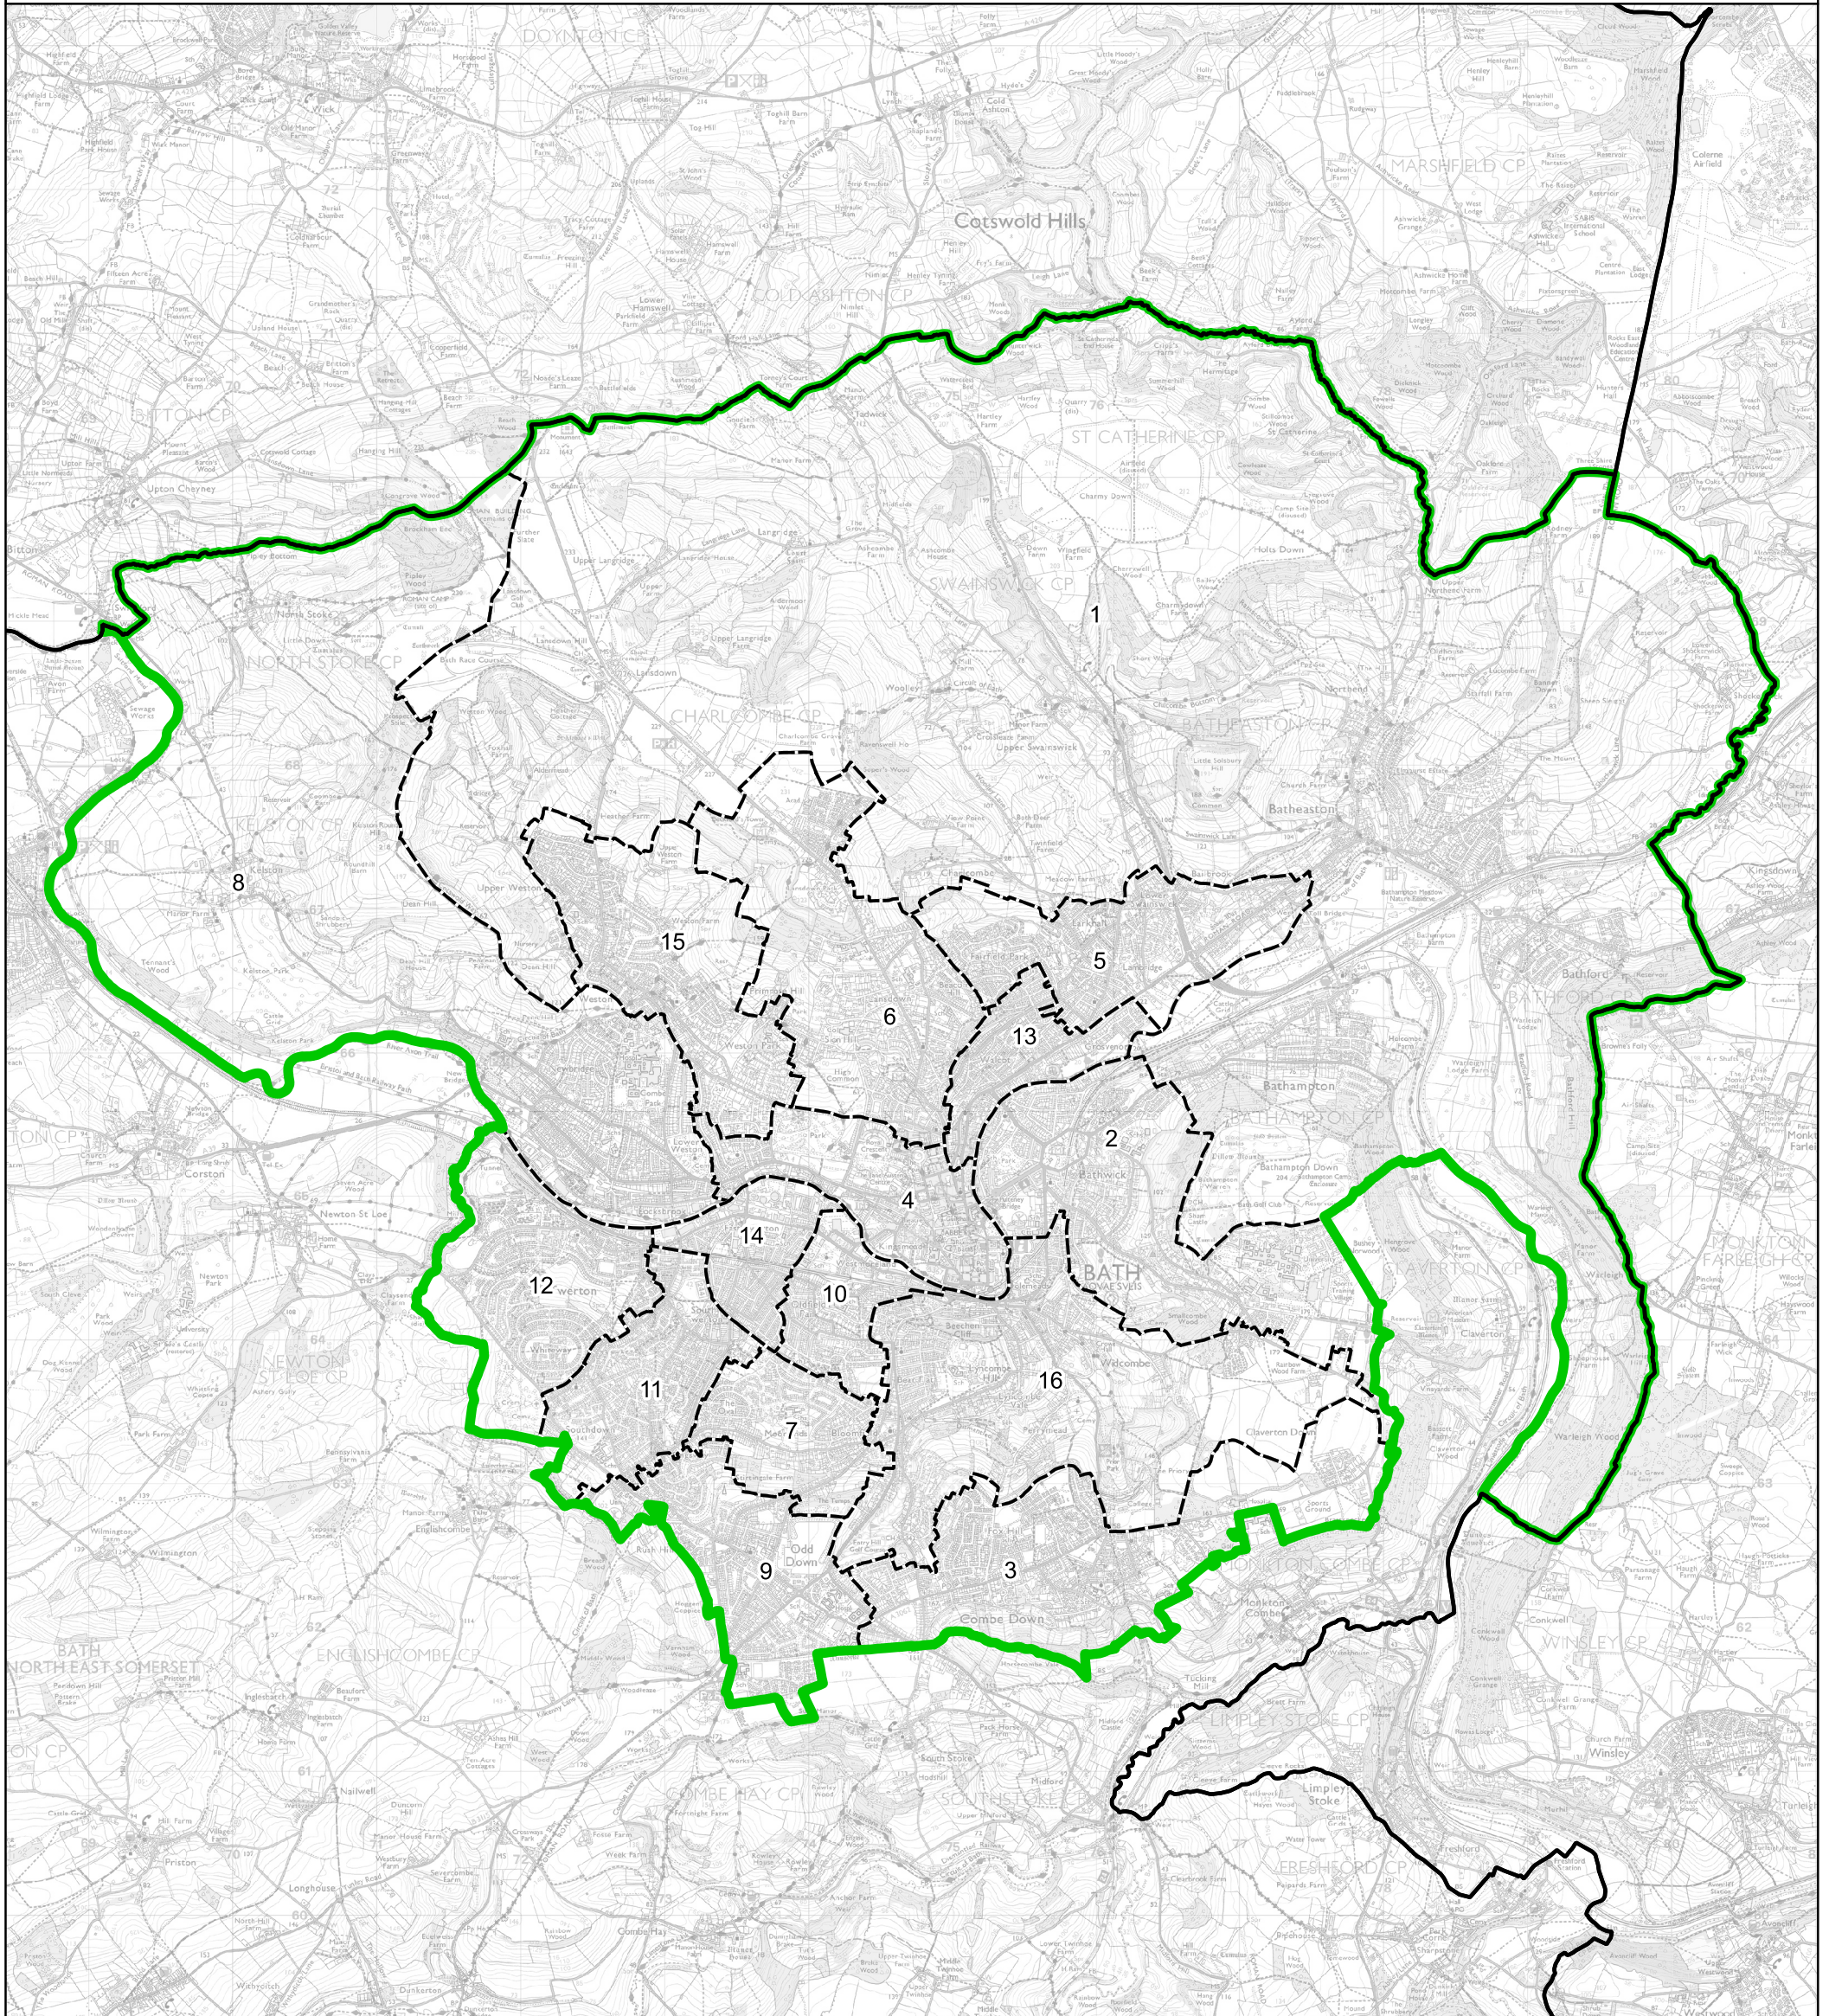

Boundary Commission for England - Final Recommendations for the South West Region
 Bath County Constituency - Electorate 73,241

Wards:

- | | |
|------------------|------------------------|
| 1 Bathavon North | 9 Odd Down |
| 2 Bathwick | 10 Oldfield Park |
| 3 Combe Down | 11 Southdown |
| 4 Kingsmead | 12 Twerton |
| 5 Lambridge | 13 Walcot |
| 6 Lansdown | 14 Westmoreland |
| 7 Moorlands | 15 Weston |
| 8 Newbridge | 16 Widcombe & Lyncombe |

- Constituency
- Local Authorities
- Wards

© Crown copyright and database rights 2023 OS 100018289. You are permitted to use this data solely to enable you to respond to, or interact with, the organisation that provided you with the data. You are not permitted to copy, sub-licence, distribute or sell any of this data to third parties in any form. Third party rights to enforce the terms of this licence shall be reserved to OS.

Bath County Constituency