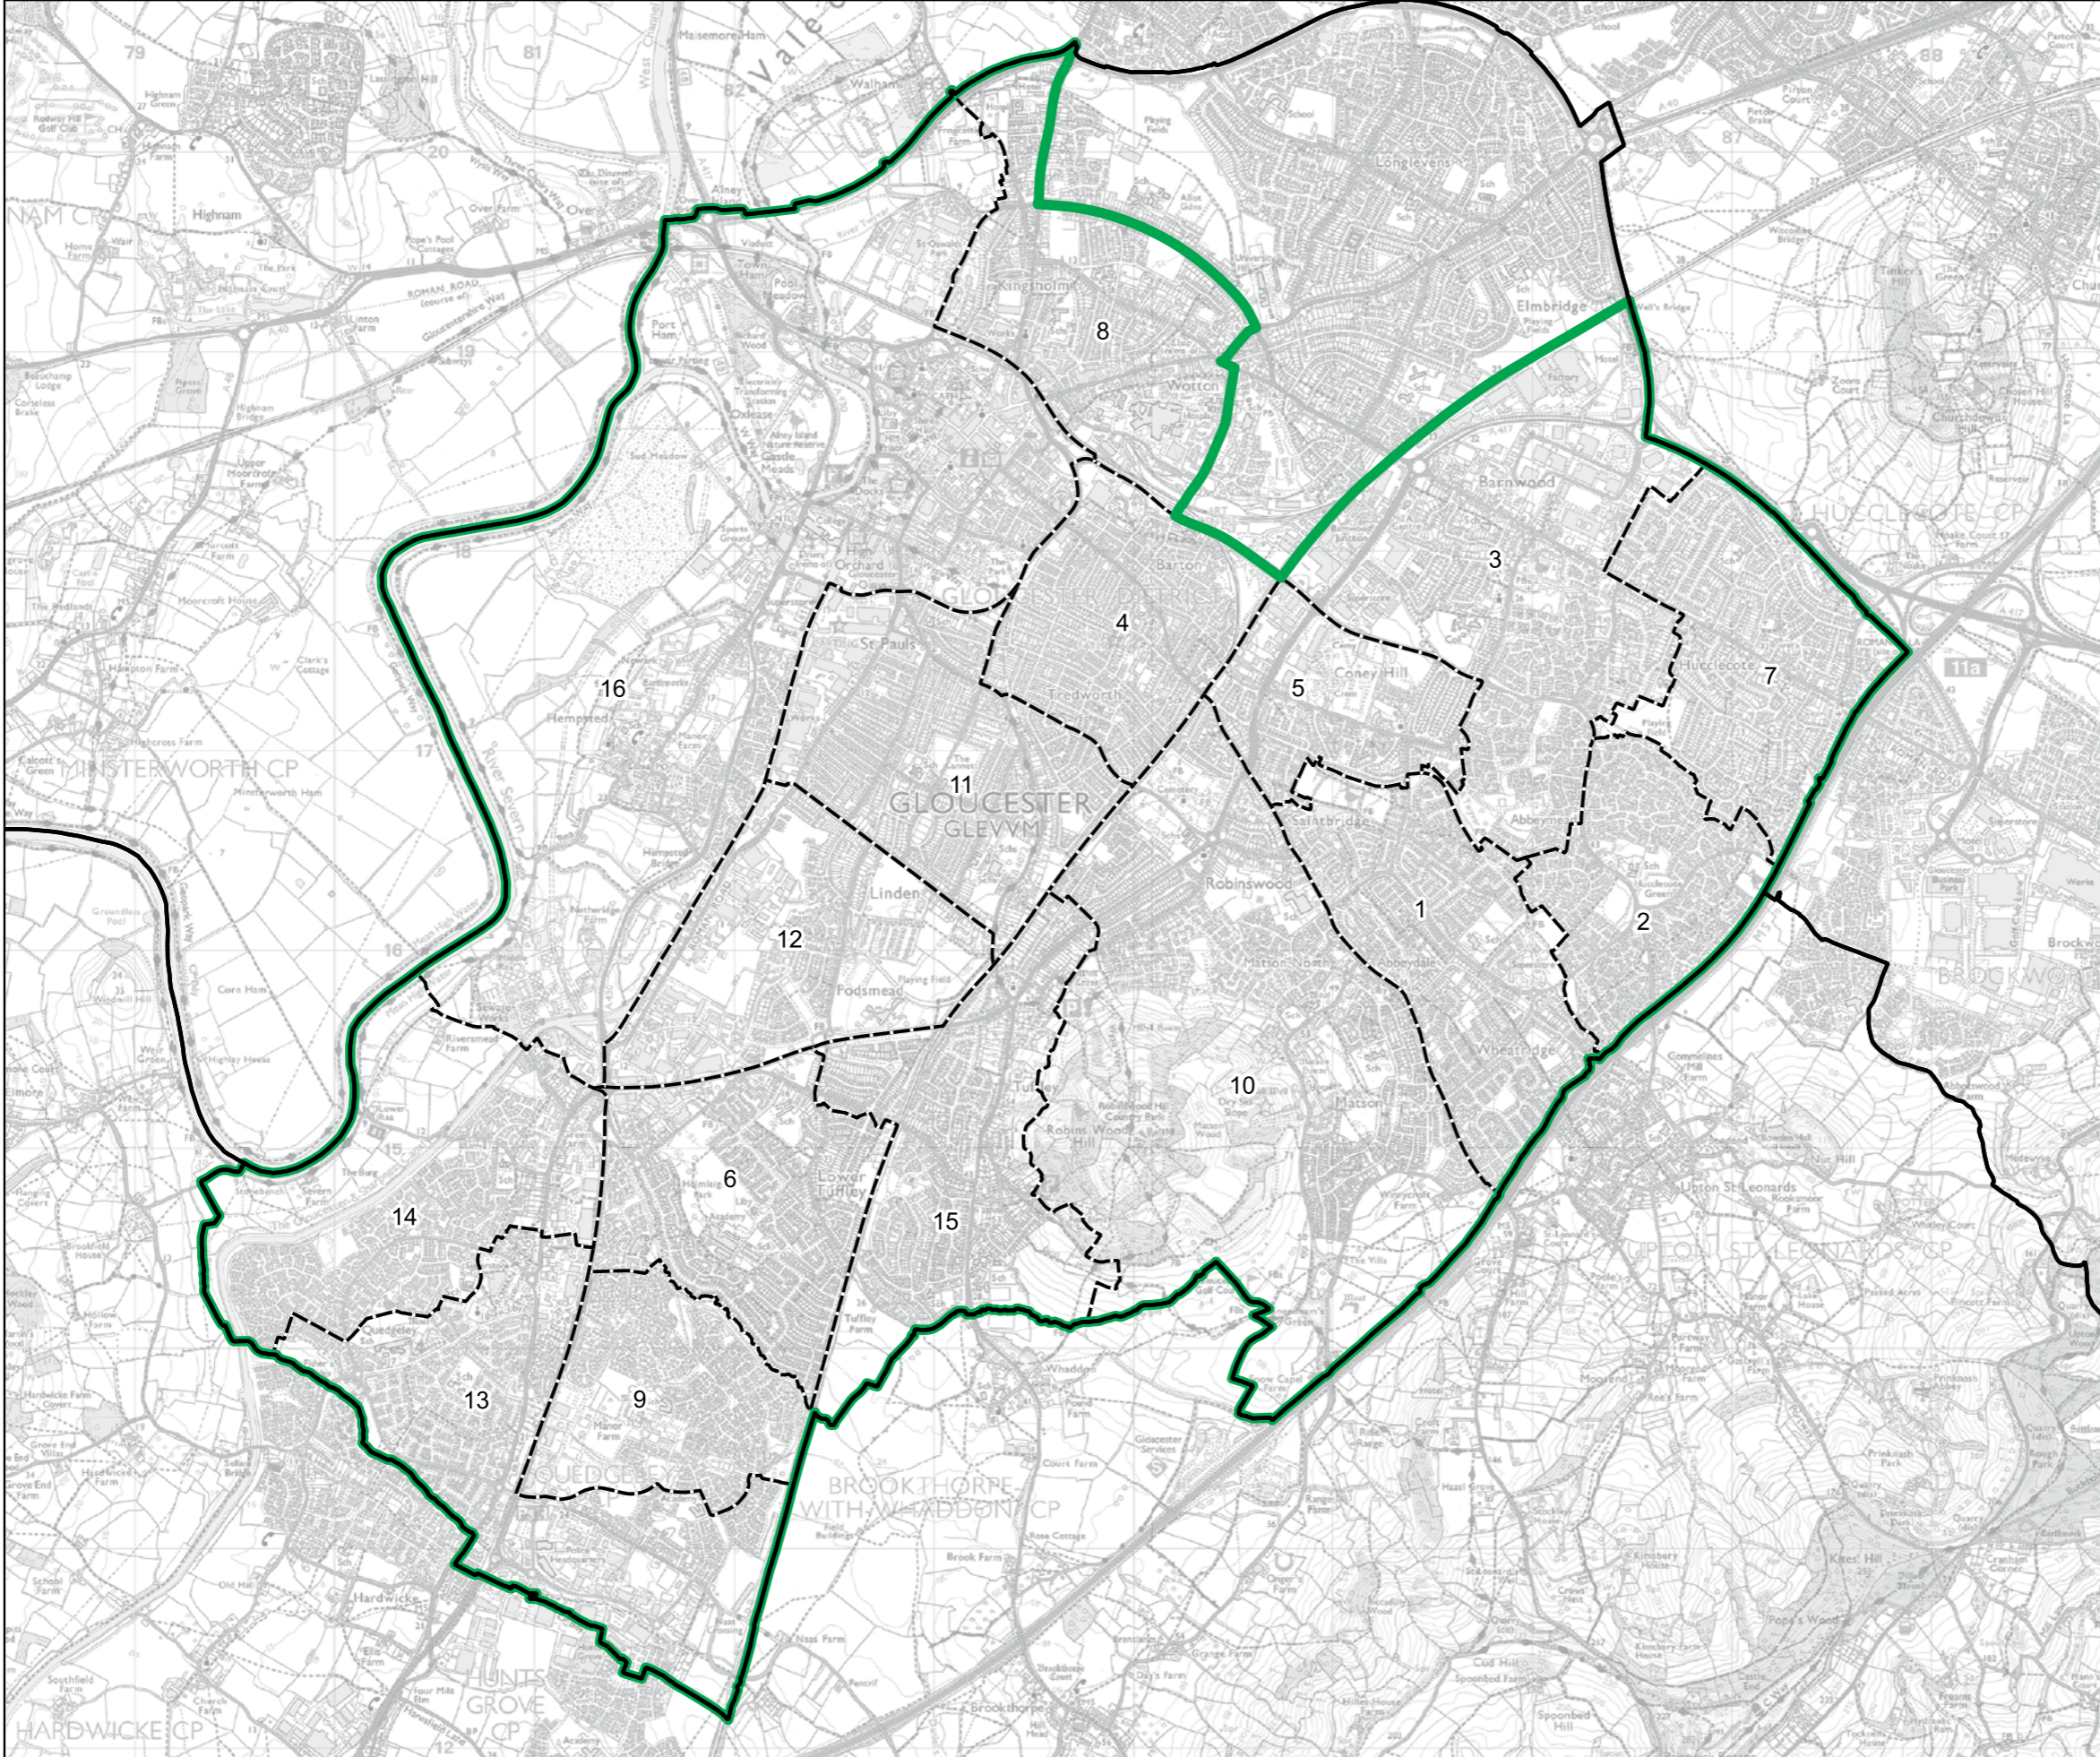

Wards:

- 1 Abbeydale
- 2 Abbeymead
- 3 Barnwood
- 4 Barton & Tredworth
- 5 Coney Hill
- 6 Grange
- 7 Hucclecote
- 8 Kingsholm & Wotton
- 9 Kingsway
- 10 Matson & Robinswood
- 11 Moreland
- 12 Podsmead
- 13 Quedgeley Fieldcourt
- 14 Quedgeley Severn Vale
- 15 Tuffley
- 16 Westgate

- Constituency
- Local Authorities
- Wards

0 0.5 1 km

© Crown copyright and database rights 2023 OS 100018289. You are permitted to use this data solely to enable you to respond to, or interact with, the organisation that provided you with the data. You are not permitted to copy, sub-licence, distribute or sell any of this data to third parties in any form. Third party rights to enforce the terms of this licence shall be reserved to OS.

Gloucester Borough Constituency