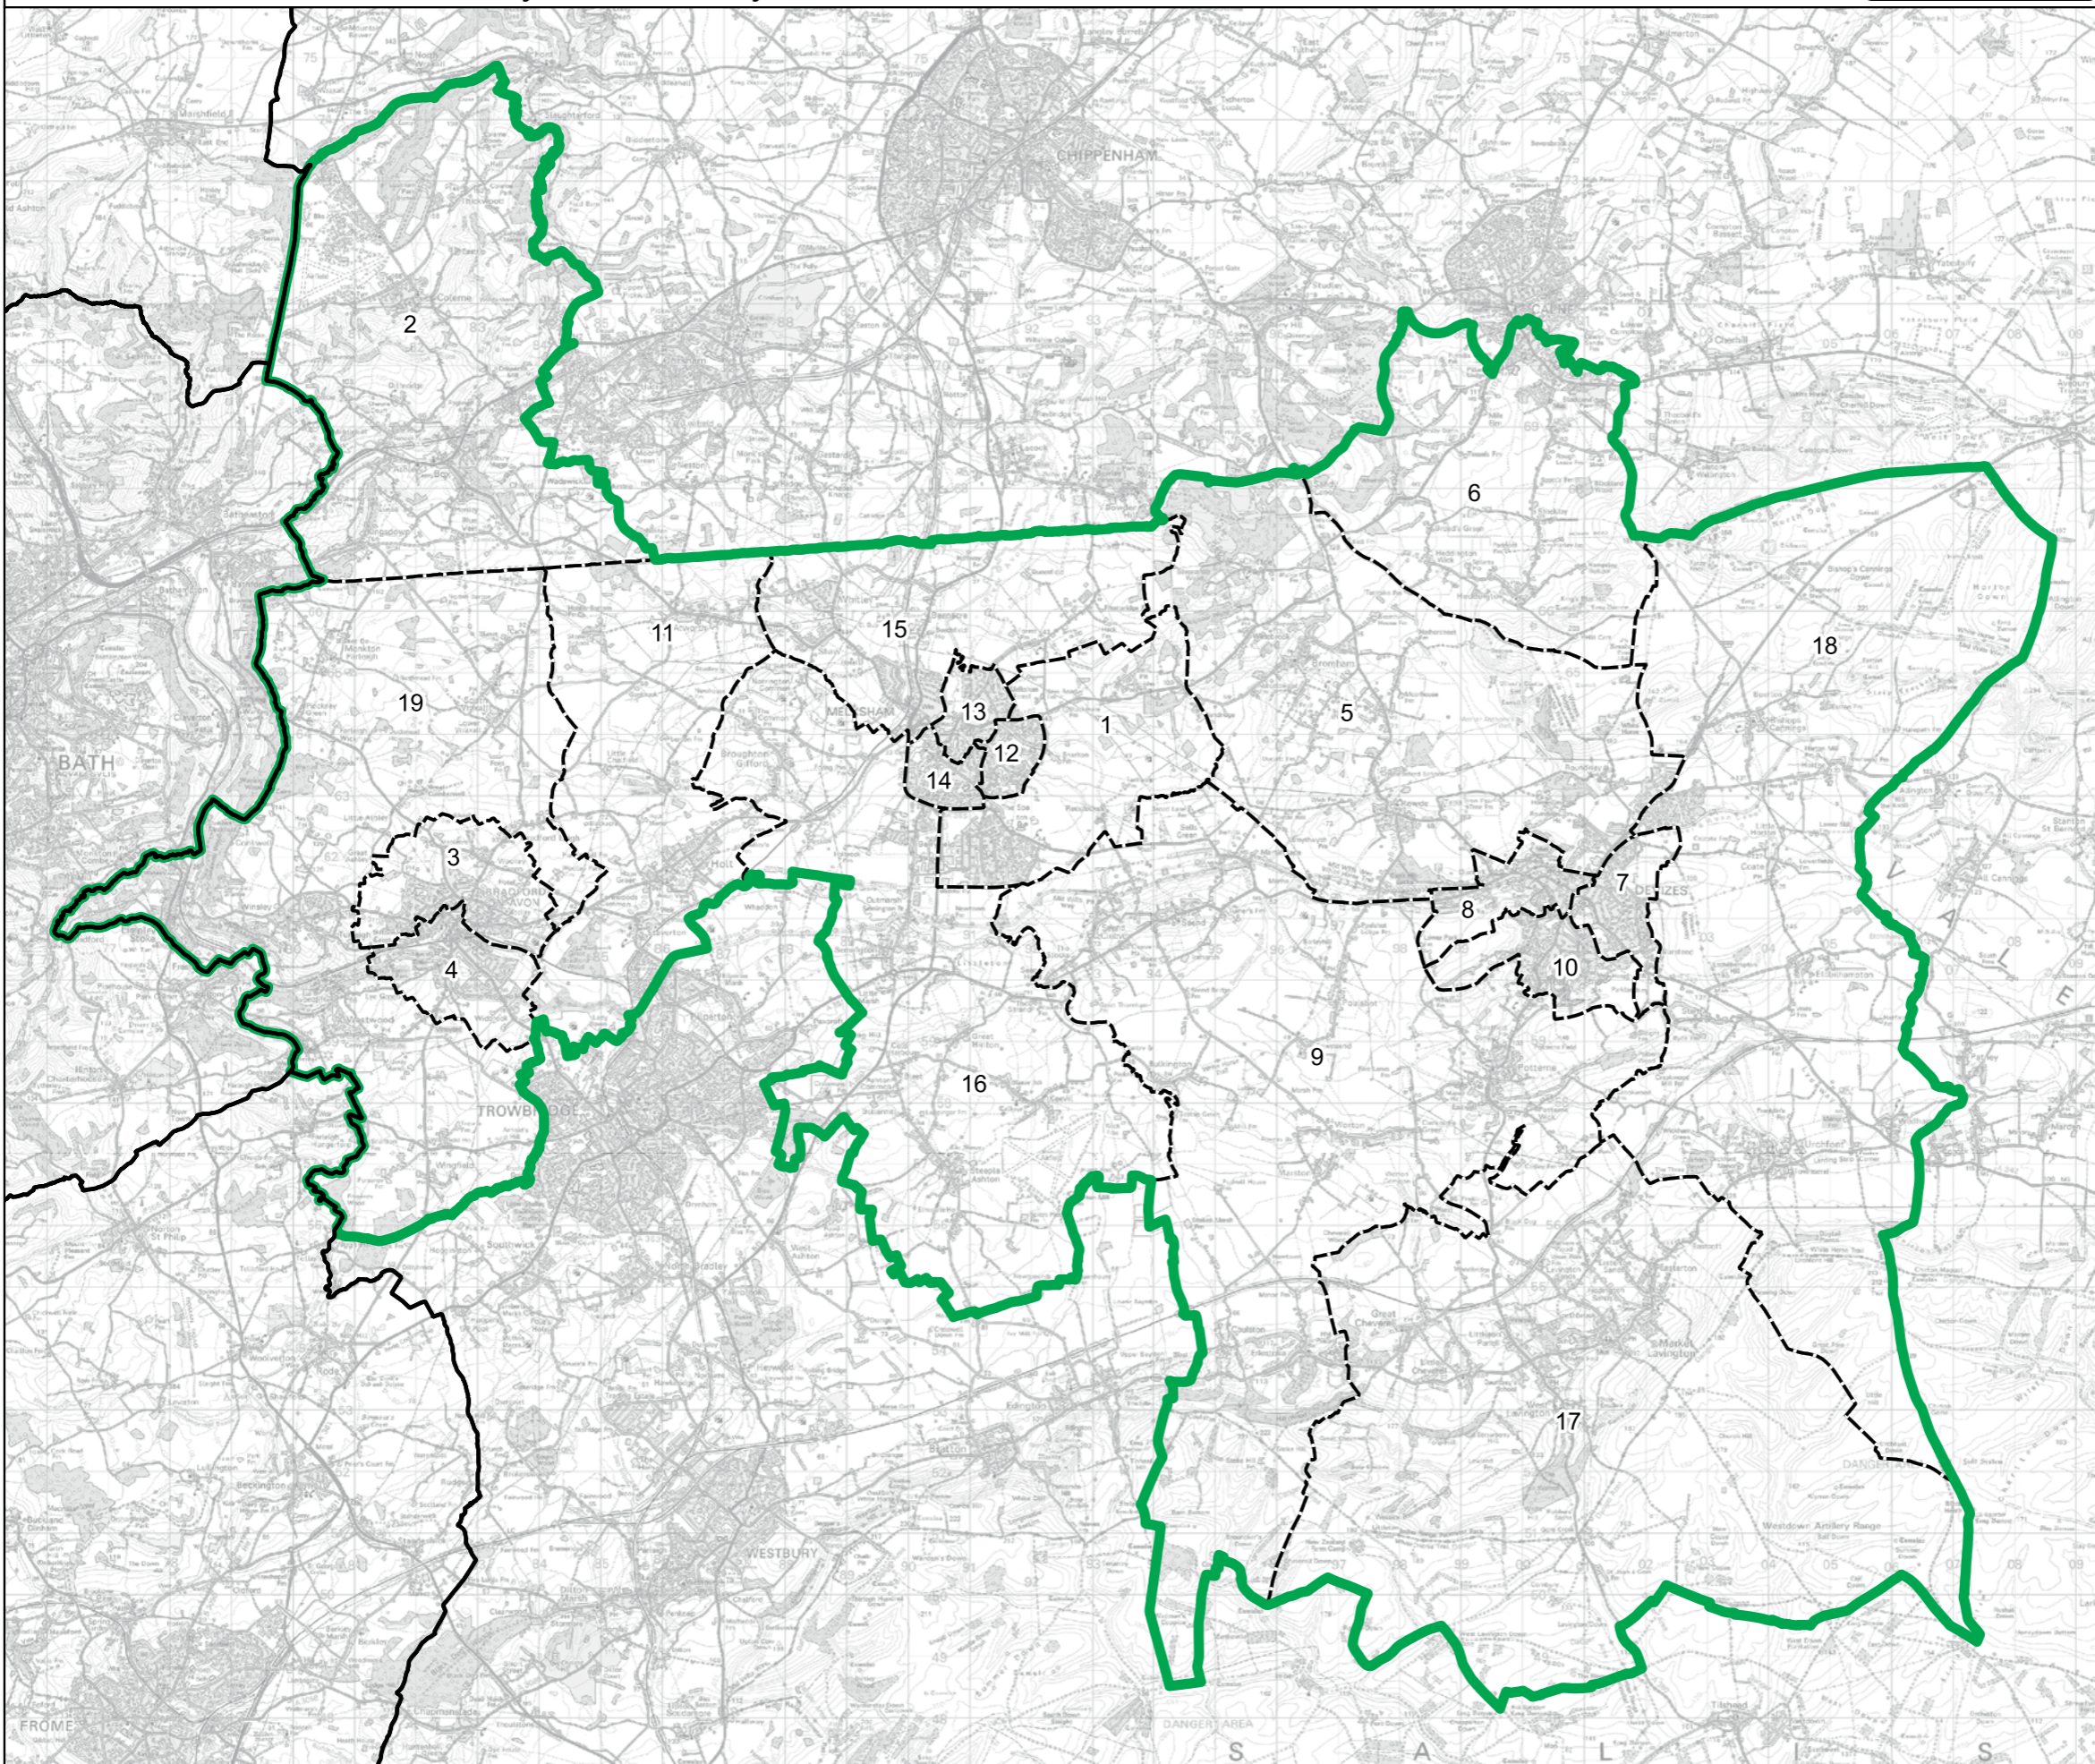

Wards:

- 1 Bowerhill
- 2 Box & Colerne
- 3 Bradford-on-Avon North
- 4 Bradford-on-Avon South
- 5 Bromham, Rowde & Roundway
- 6 Calne South
- 7 Devizes East
- 8 Devizes North
- 9 Devizes Rural West
- 10 Devizes South
- 11 Holt
- 12 Melksham East
- 13 Melksham Forest
- 14 Melksham South
- 15 Melksham Without North & Shurnhold
- 16 Melksham Without West & Rural
- 17 The Lavingtons
- 18 Urchfont & Bishops Cannings
- 19 Winsley & Westwood

- Constituency
- Local Authorities
- Wards

© Crown copyright and database rights 2023 OS 100018289. You are permitted to use this data solely to enable you to respond to, or interact with, the organisation that provided you with the data. You are not permitted to copy, sub-licence, distribute or sell any of this data to third parties in any form. Third party rights to enforce the terms of this licence shall be reserved to OS.

Melksham and Devizes County Constituency