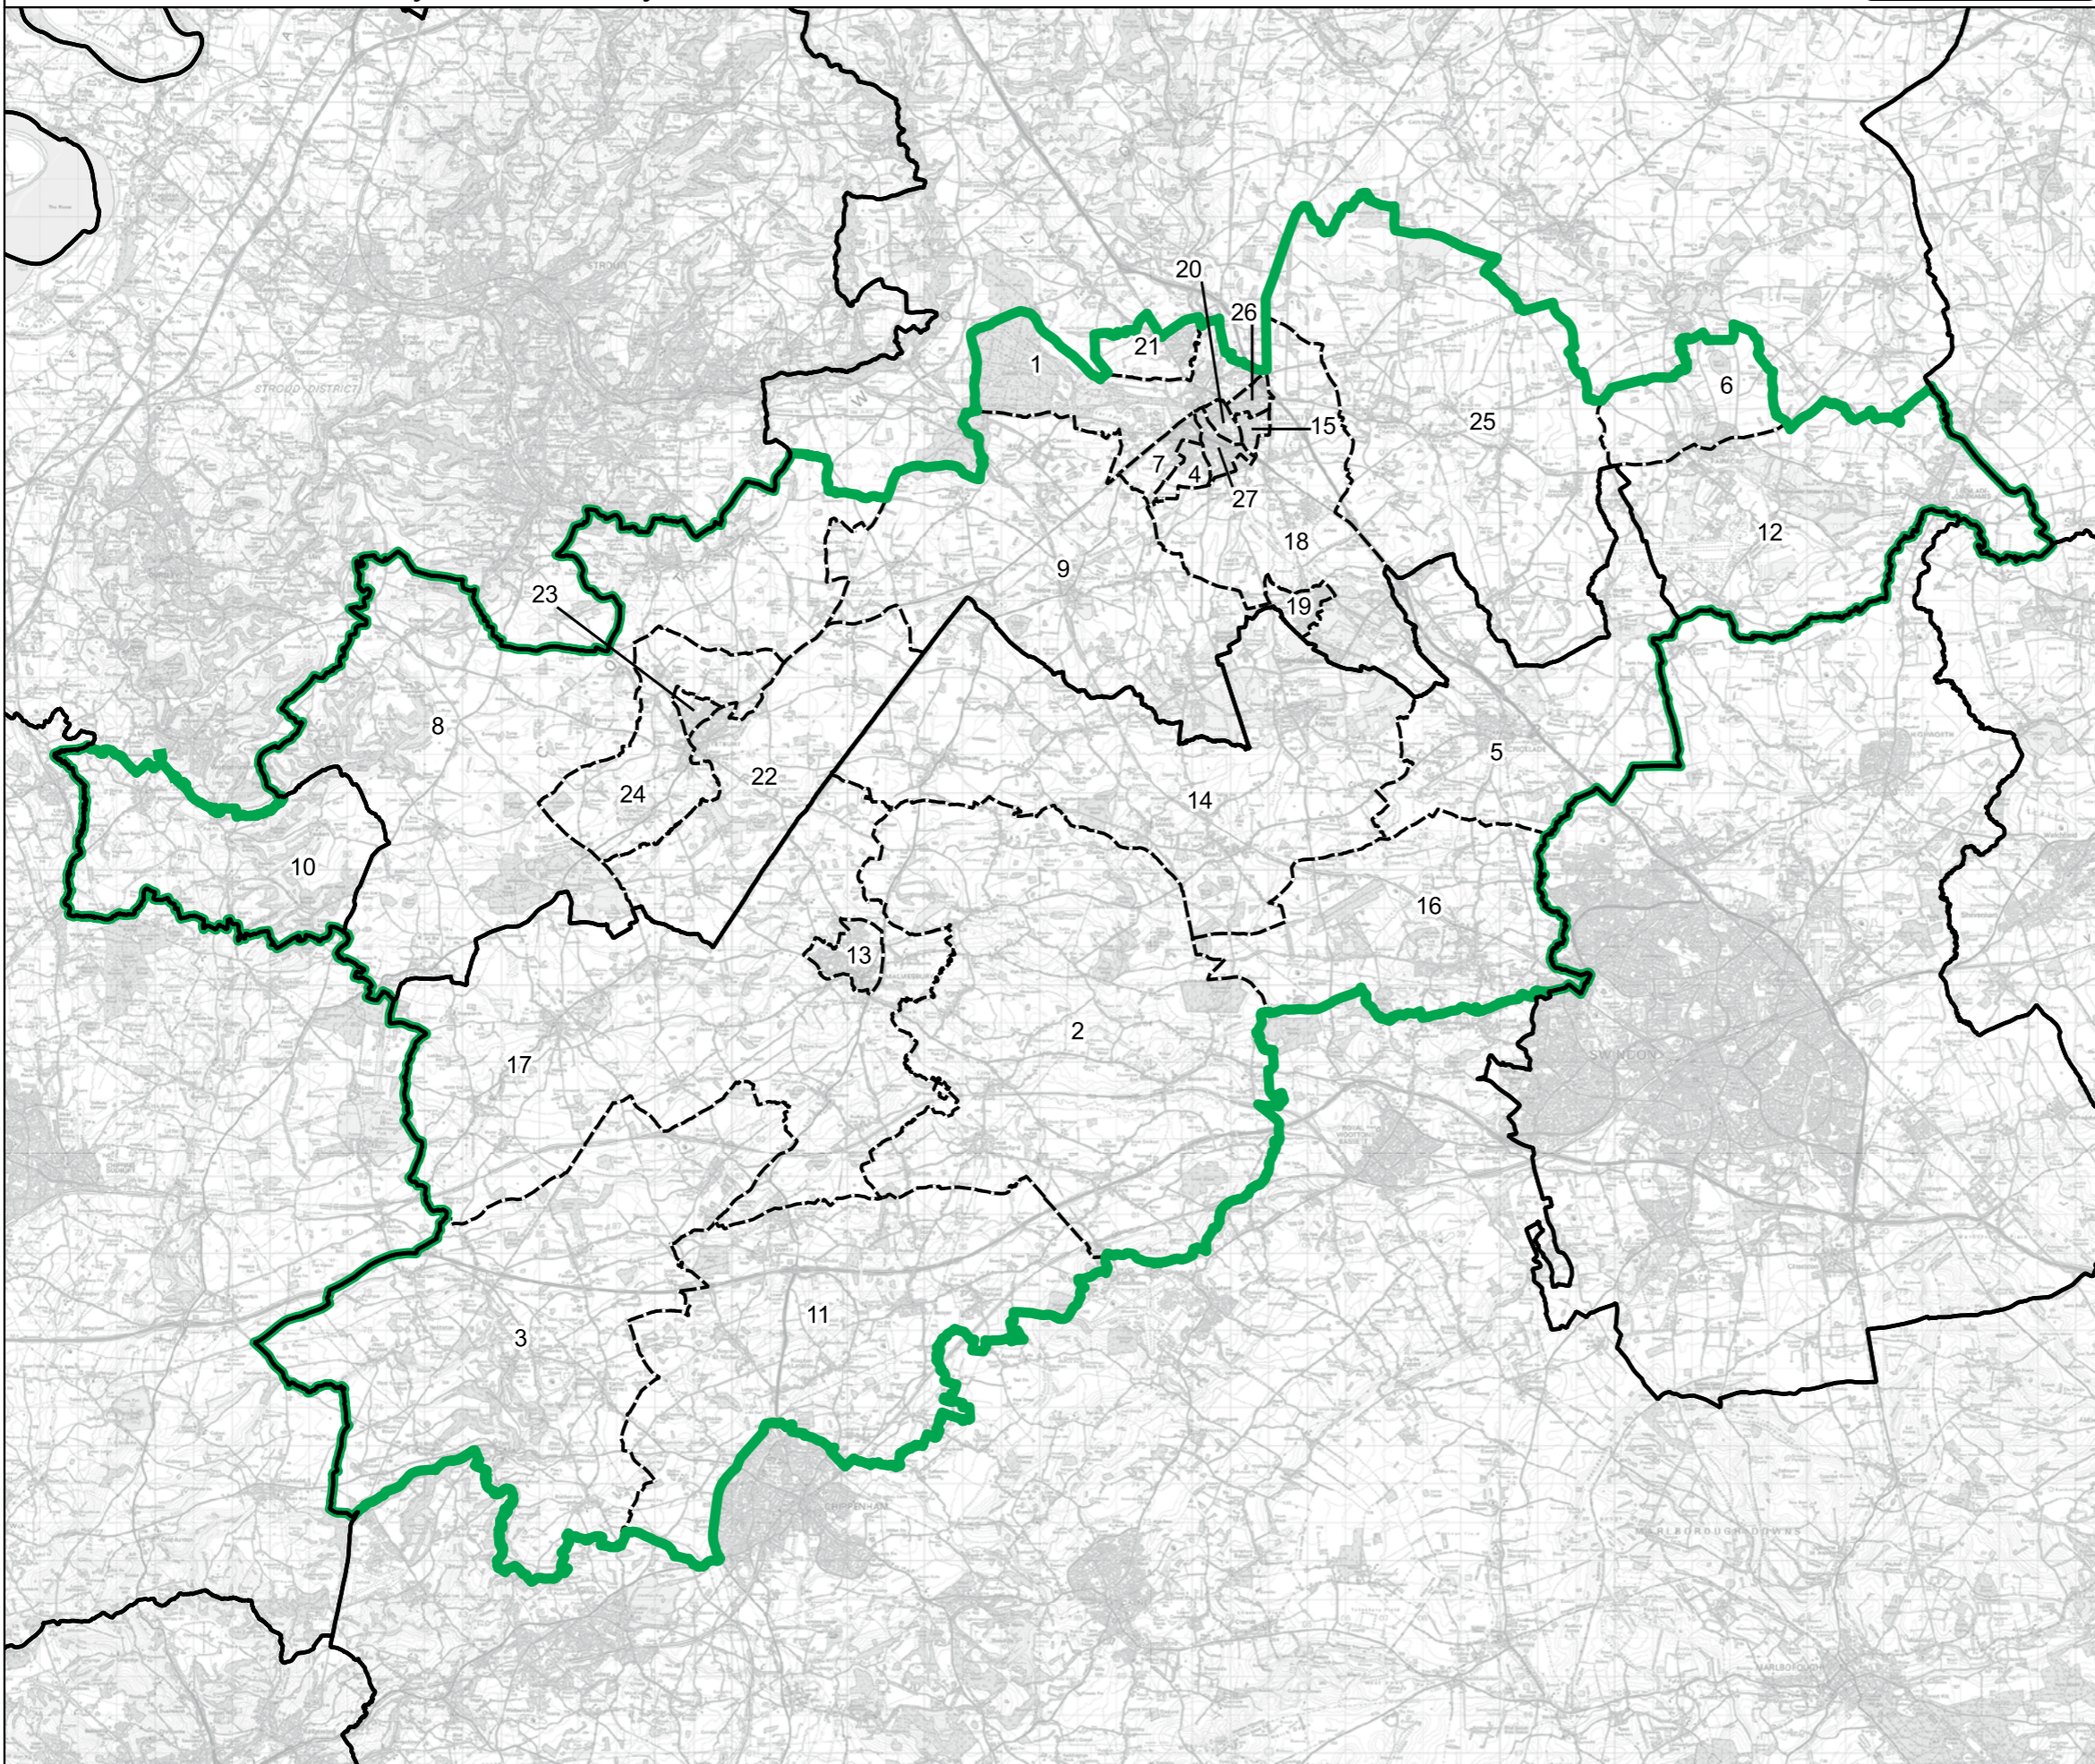

Boundary Commission for England - Final Recommendations for the South West Region

South Cotswolds County Constituency - Electorate 72,865

1. Wards:
2. 1 Abbey
   - 2 Brinkworth
   - 3 By Brook
   - 4 Chesterton
   - 5 Cricklade & Latton
   - 6 Fairford North
   - 7 Four Acres
   - 8 Grumbolds Ash with Avening
   - 9 Kemble
   - 10 Kingswood
   - 11 Kington
   - 12 Lechlade, Kempsford & Fairford South
   - 13 Malmesbury
   - 14 Minety
   - 15 New Mills
   - 16 Purton
   - 17 Sherston
   - 18 Siddington & Cerney Rural
   - 19 South Cerney Village
   - 20 St. Michael's
   - 21 Stratton
   - 22 Tetbury East & Rural
   - 23 Tetbury Town
   - 24 Tetbury with Upton
   - 25 The Ampneys & Hampton
   - 26 The Beeches
   - 27 Watermoor

Constituency
 Local Authorities
 Wards

0 2 4 km

© Crown copyright and database rights 2023 OS 100018289. You are permitted to use this data solely to enable you to respond to, or interact with, the organisation that provided you with the data. You are not permitted to copy, sub-licence, distribute or sell any of this data to third parties in any form. Third party rights to enforce the terms of this licence shall be reserved to OS.