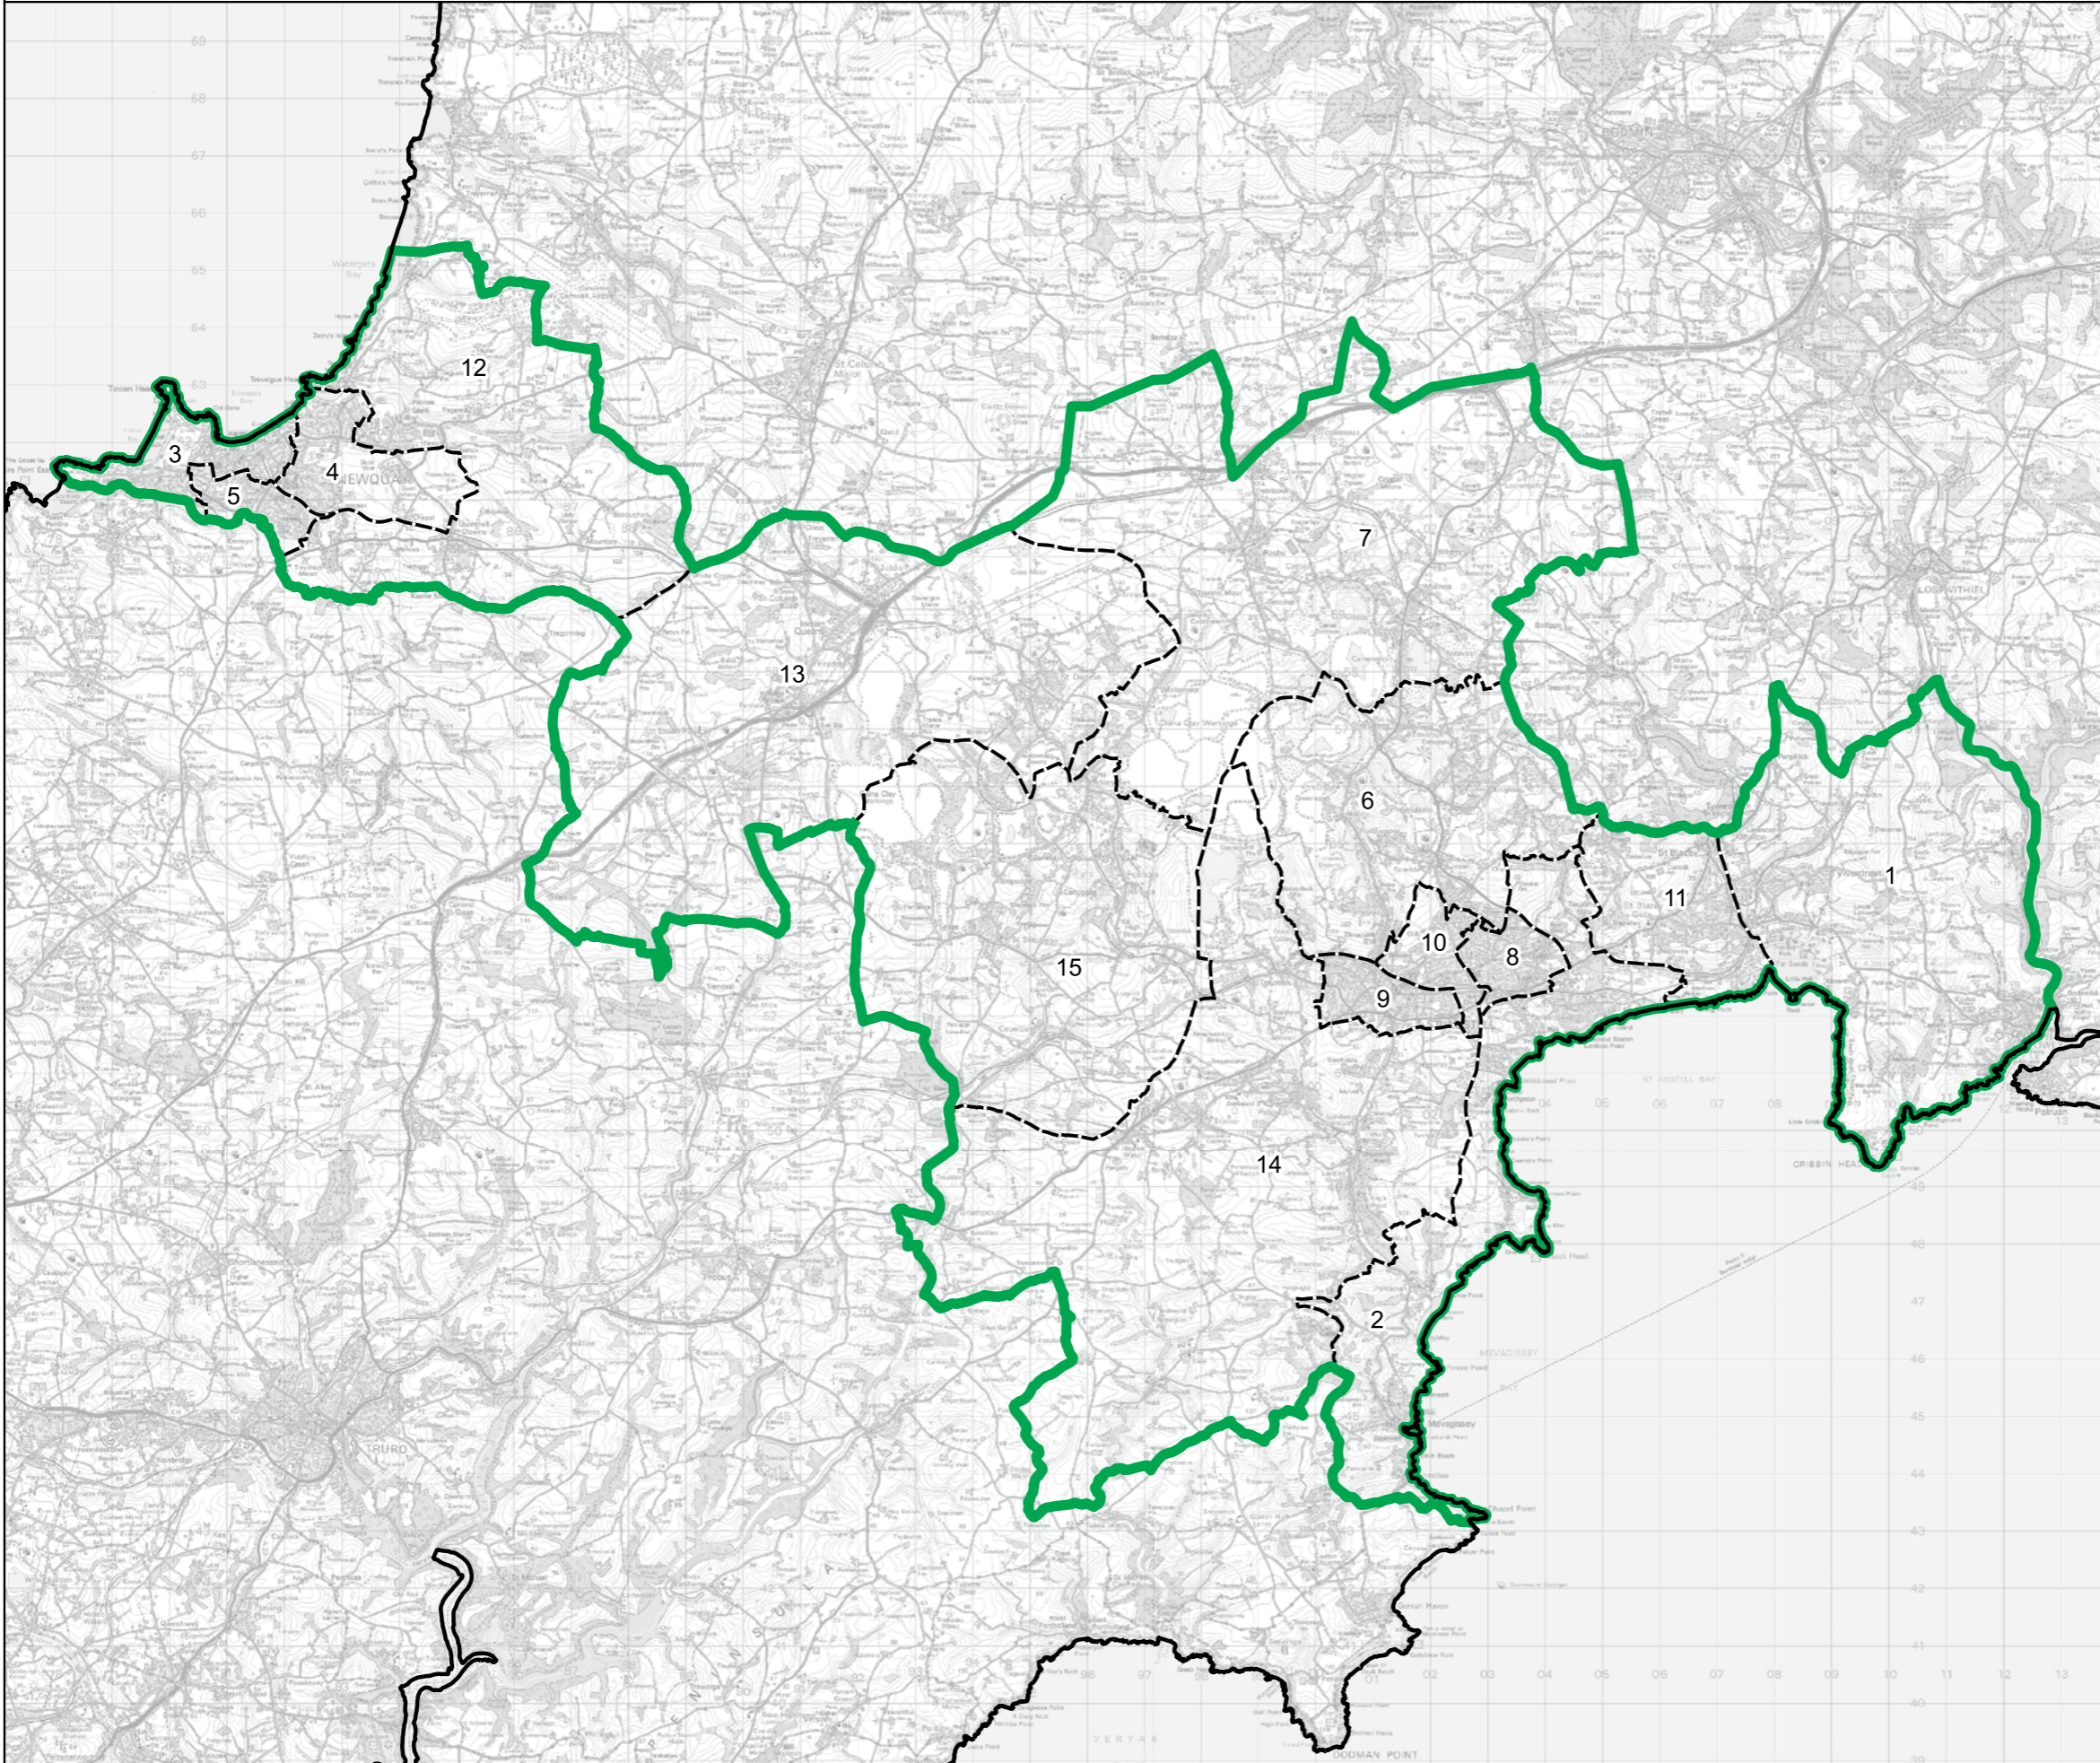

1. Wards:
2. 1 Fowey, Tywardreath & Par
   - 2 Mevagissey & St Austell Bay
   - 3 Newquay Central & Pentire
   - 4 Newquay Porth & Tretherras
   - 5 Newquay Trenance
   - 6 Penwithick & Boscoppa
   - 7 Roche & Bugle
   - 8 St Austell Bethel & Holmbush
   - 9 St Austell Central & Gover
   - 10 St Austell Poltair & Mount Charles
   - 11 St Blazey
   - 12 St Columb Minor & Colan
   - 13 St Dennis & St Enoder
   - 14 St Mewan & Grampound
   - 15 St Stephen-in-Brannel

Legend:

- Constituency
- Local Authorities
- Wards

Scale: 0 1 2 km

© Crown copyright and database rights 2023 OS 100018289. You are permitted to use this data solely to enable you to respond to, or interact with, the organisation that provided you with the data. You are not permitted to copy, sub-licence, distribute or sell any of this data to third parties in any form. Third party rights to enforce the terms of this licence shall be reserved to OS.