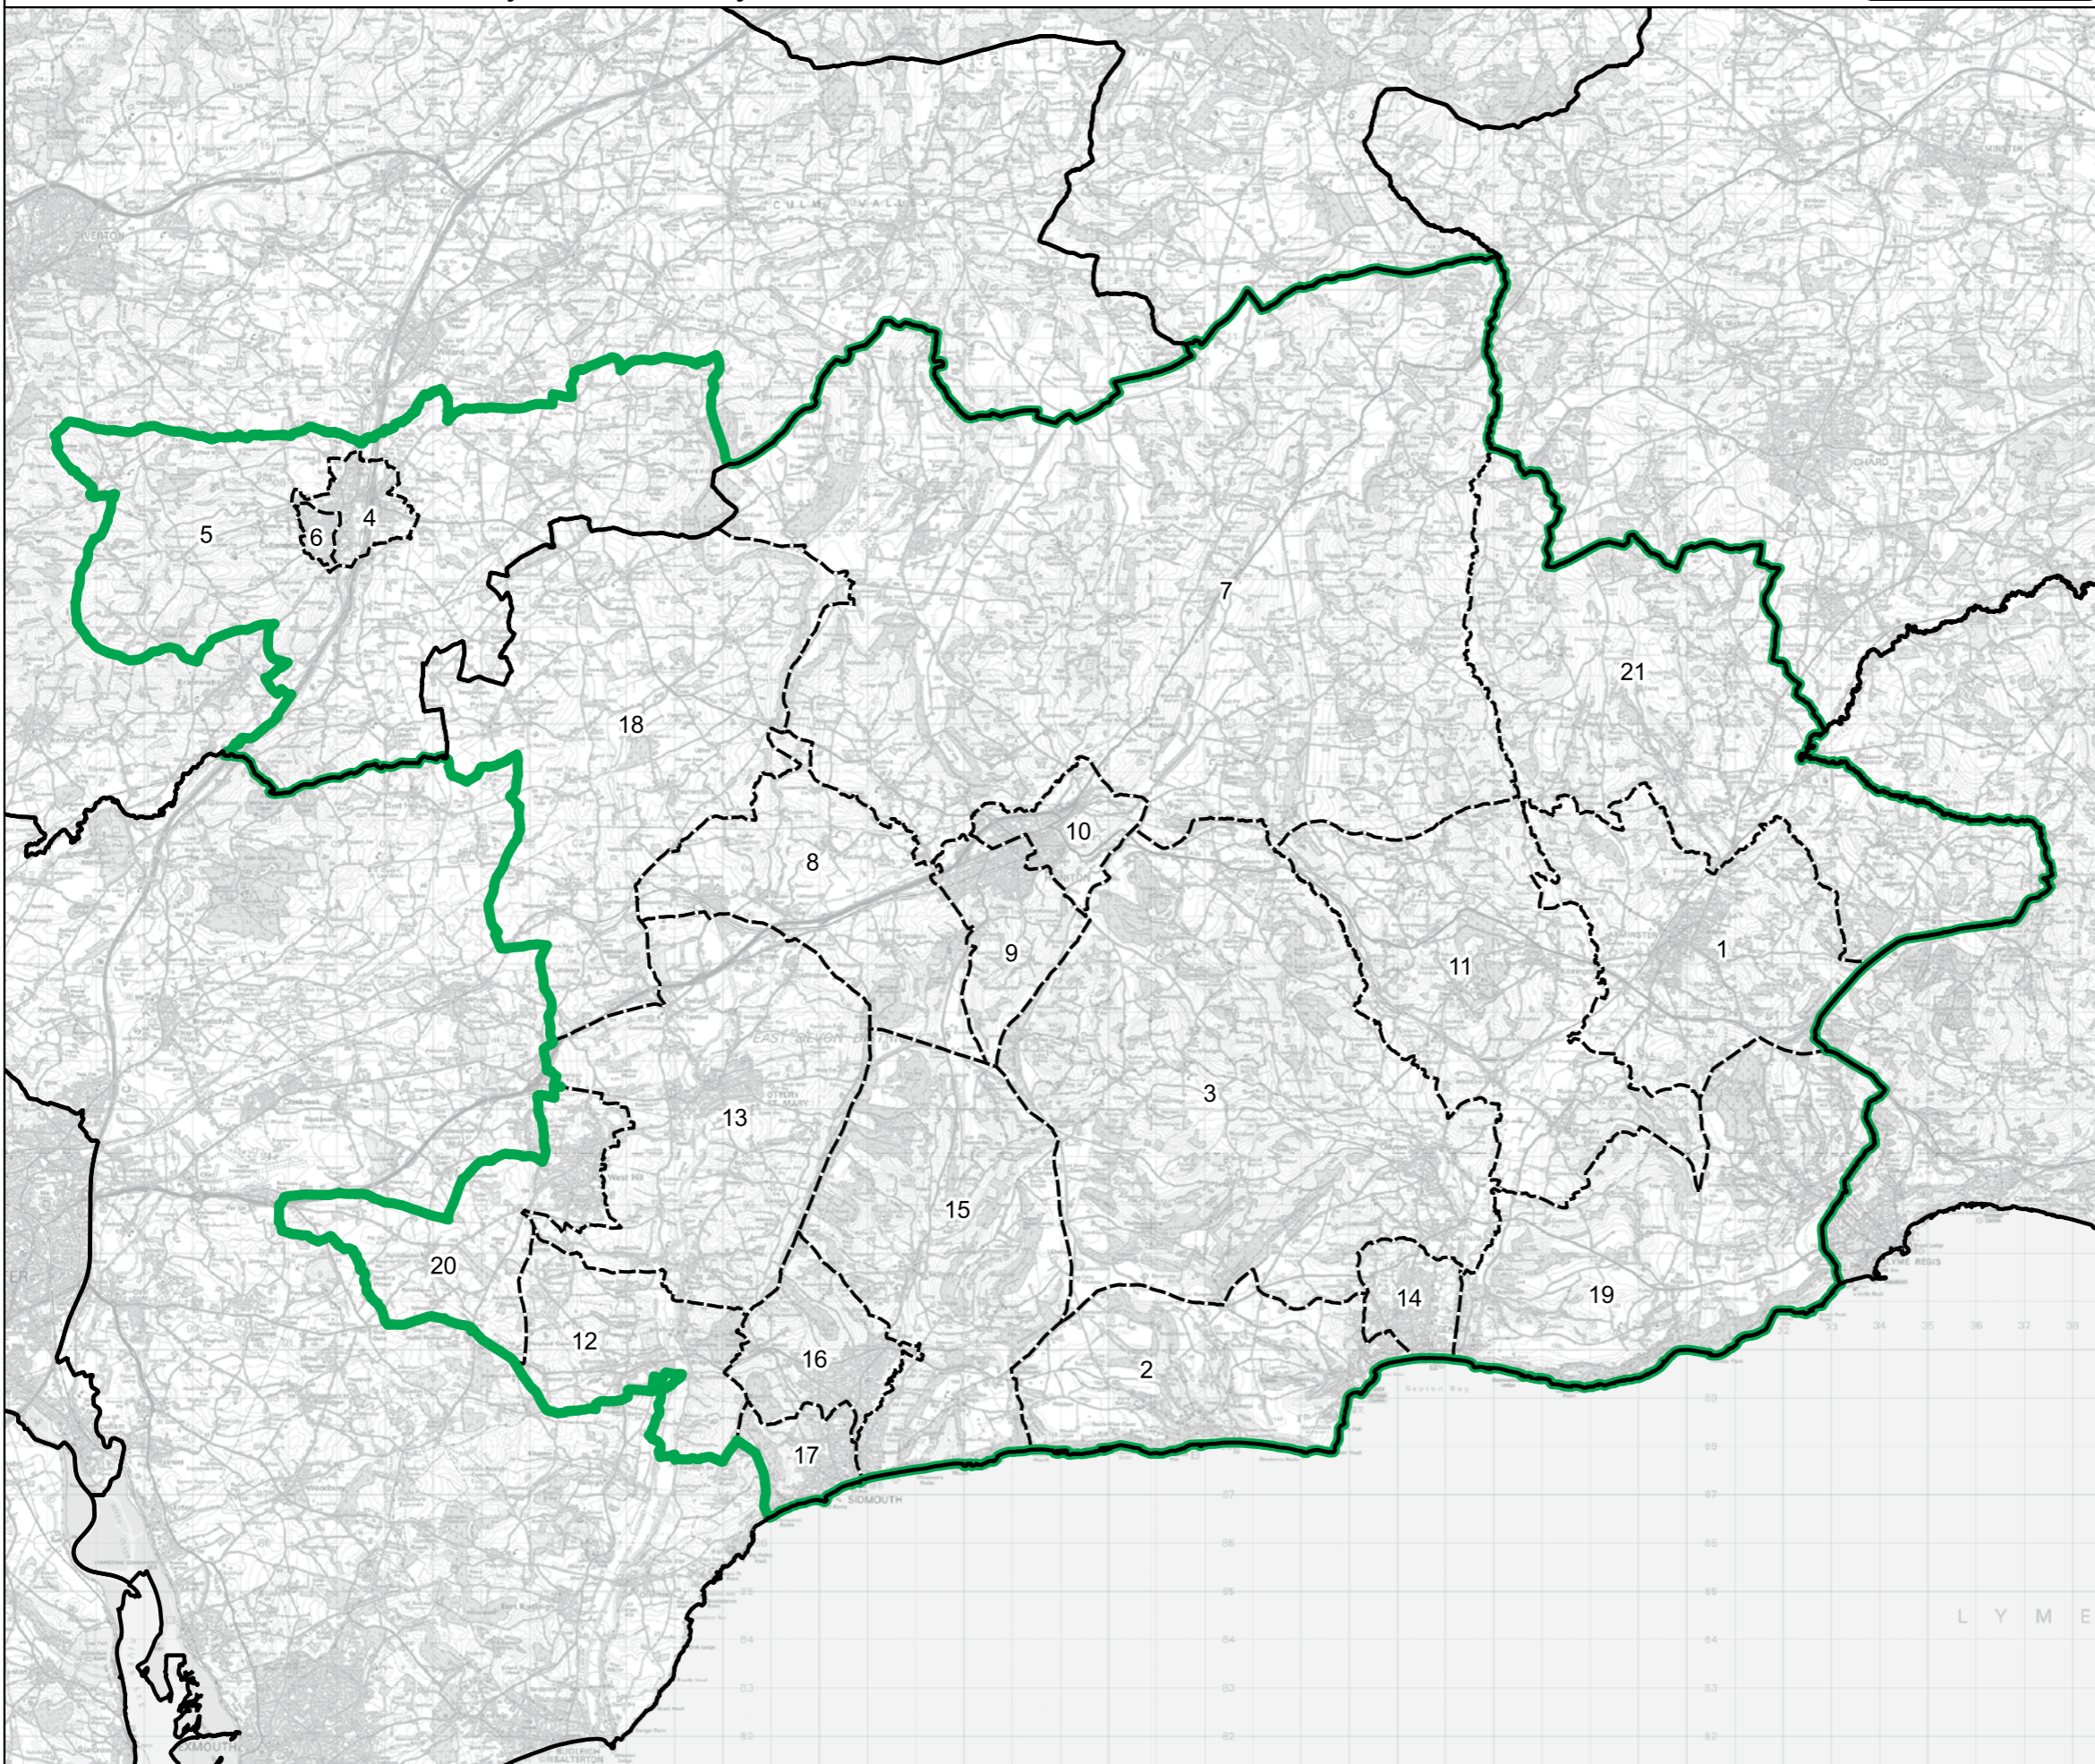

Wards:

- 1 Axminster
- 2 Beer & Branscombe
- 3 Coly Valley
- 4 Cullompton North
- 5 Cullompton Outer
- 6 Cullompton South
- 7 Dunkeswell & Otterhead
- 8 Feniton
- 9 Honiton St. Michael's
- 10 Honiton St. Paul's
- 11 Newbridges
- 12 Newton Popleford & Harpford
- 13 Ottery St. Mary
- 14 Seaton
- 15 Sidmouth Rural
- 16 Sidmouth Sidford
- 17 Sidmouth Town
- 18 Tale Vale
- 19 Trinity
- 20 West Hill & Aylesbeare
- 21 Yarty

- Constituency
- Local Authorities
- Wards

0 2 4 km

© Crown copyright and database rights 2023 OS 100018289. You are permitted to use this data solely to enable you to respond to, or interact with, the organisation that provided you with the data. You are not permitted to copy, sub-licence, distribute or sell any of this data to third parties in any form. Third party rights to enforce the terms of this licence shall be reserved to OS.