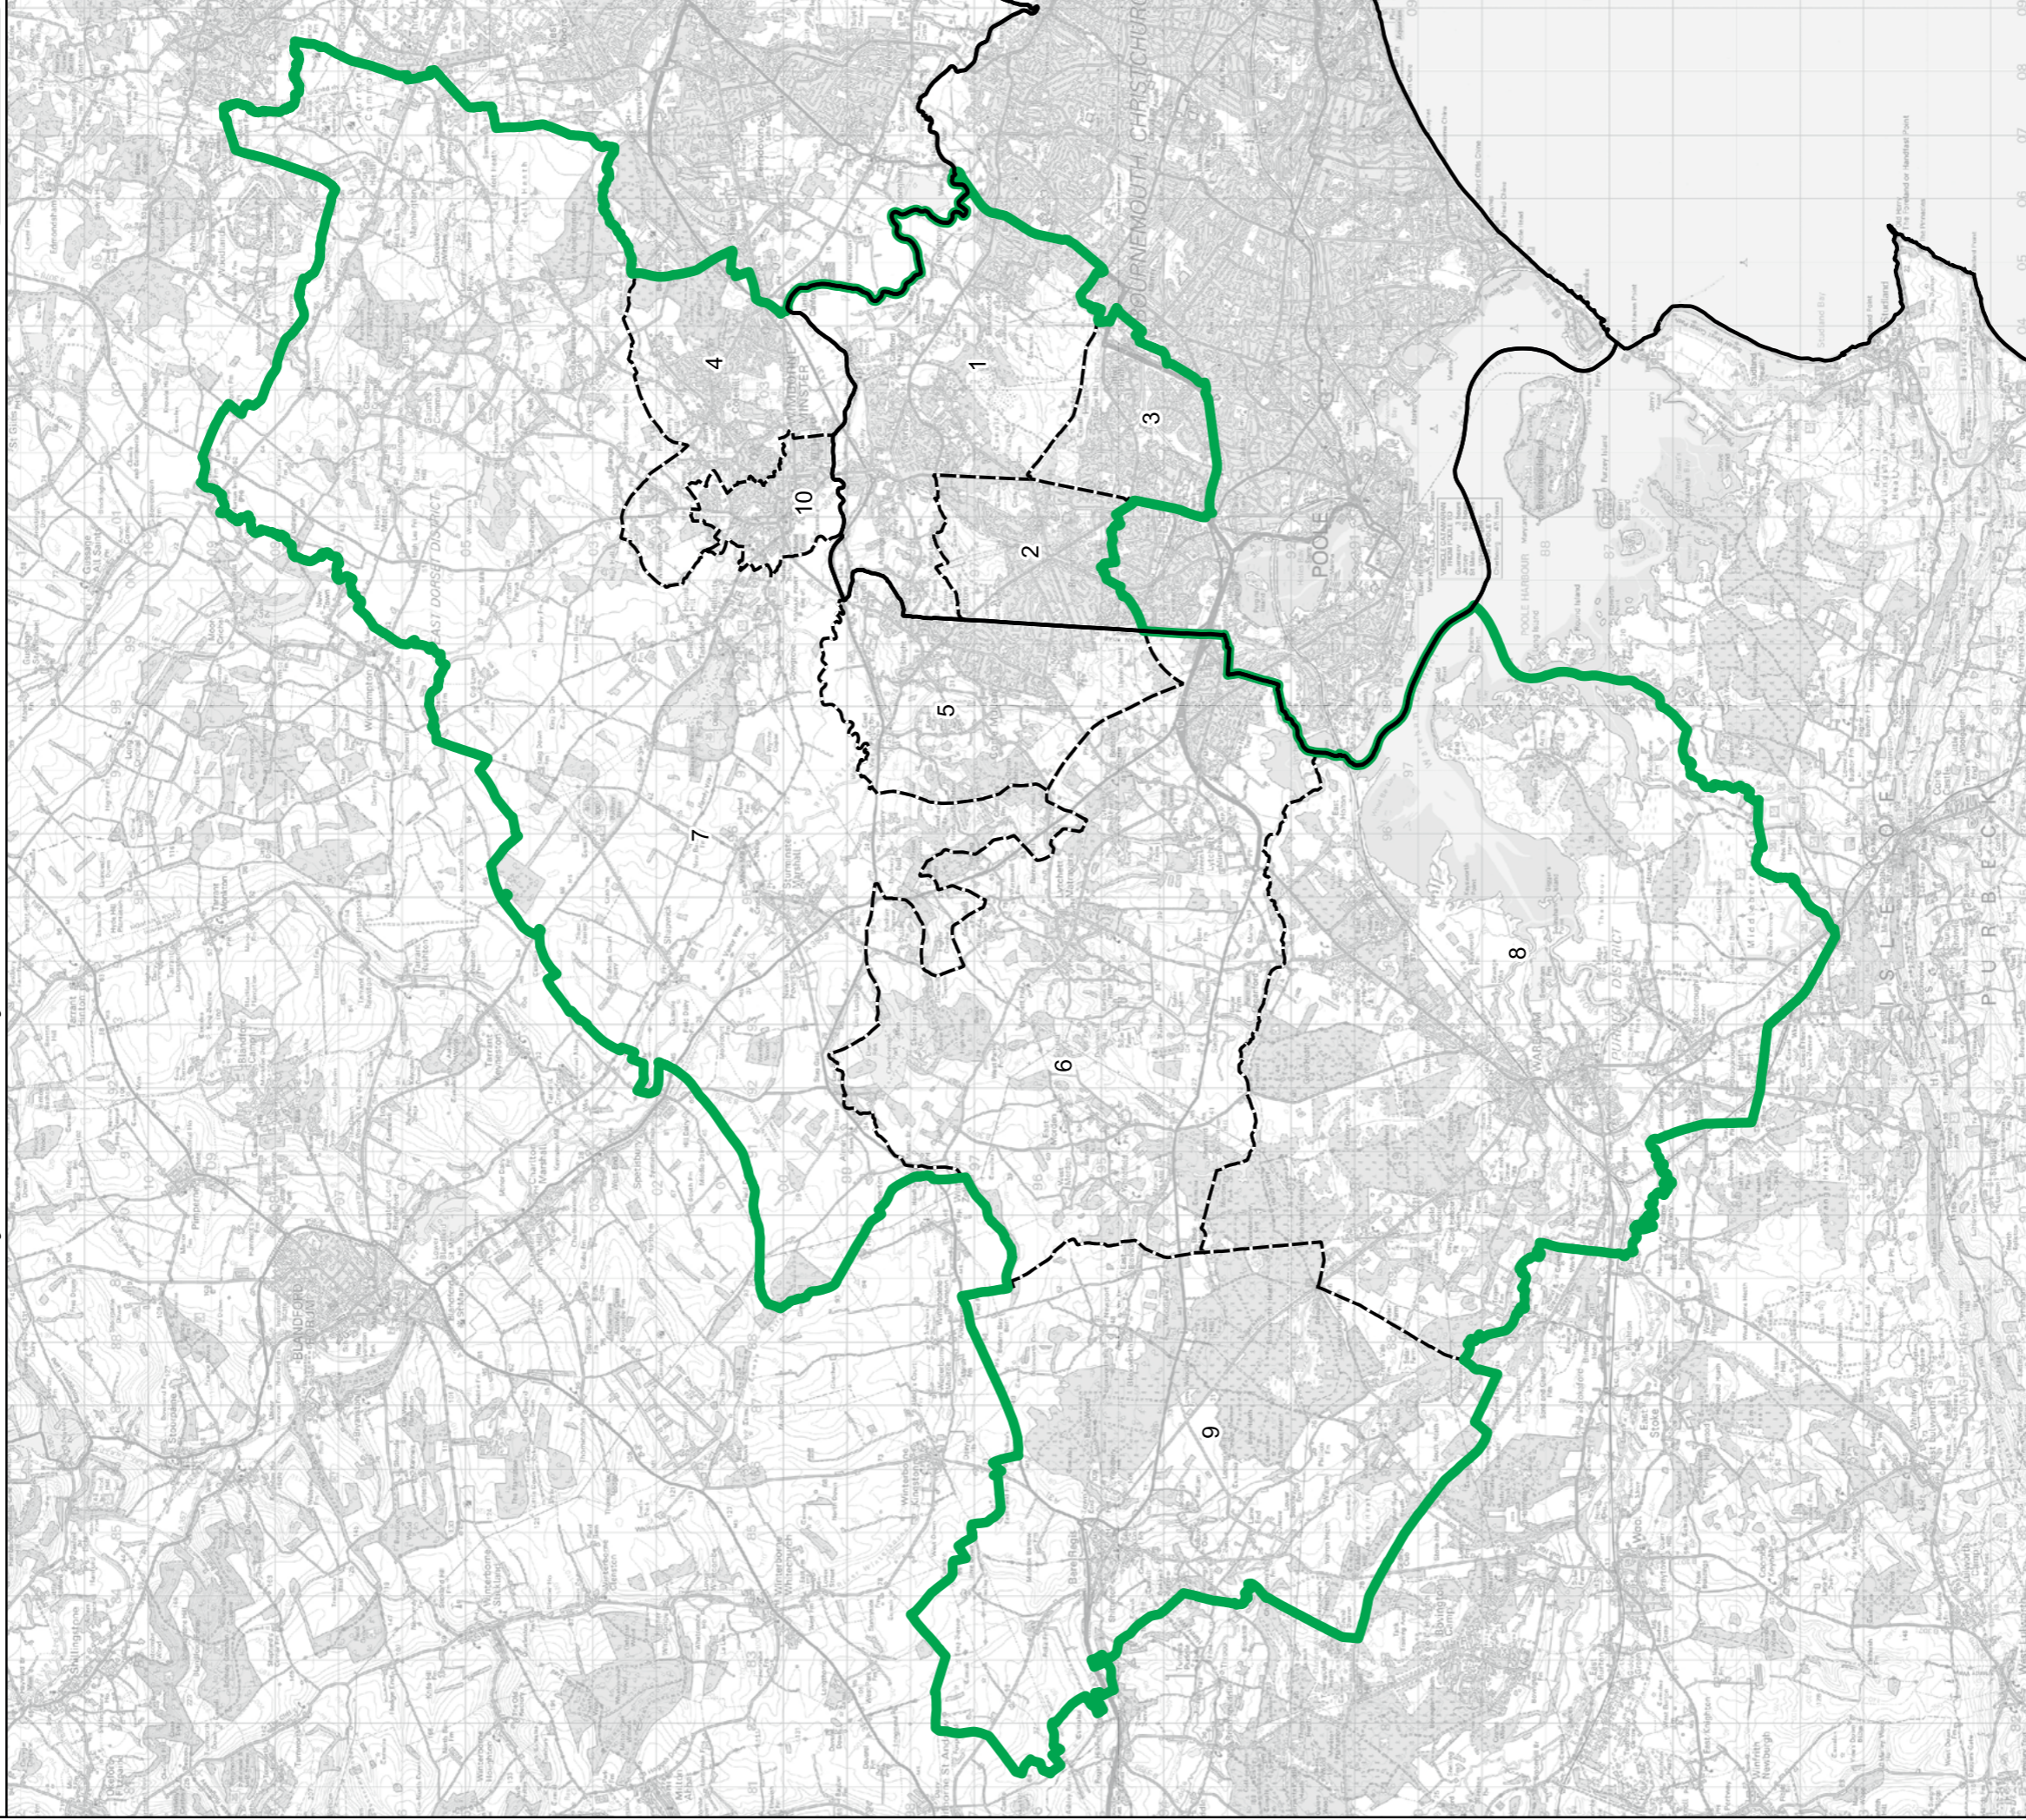

Boundary Commission for England - Final Recommendations for the South West Region
Mid Dorset and North Poole County Constituency - Electorate 74,305

Wards:

- 1 Bearwood & Merley
- 2 Broadstone
- 3 Canford Heath
- 4 Colehill & Wimborne
- 5 Minster East
- 6 Corfe Mullen
- 7 Lytchett Matravers & Upton
- 7 Stour & Allen Vale
- 8 Wareham
- 9 West Purbeck (Part)
- 10 Wimborne Minster

- Constituency
- Local Authorities
- Wards

© Crown copyright and database rights 2023 OS 100018269. You are permitted to use this data solely to enable you to respond to, or interact with, the organisation that provided you with the data. You are not permitted to copy, sub-licence, distribute or sell any of this data to third parties in any form. Third party rights to enforce the terms of this licence shall be reserved to OS.