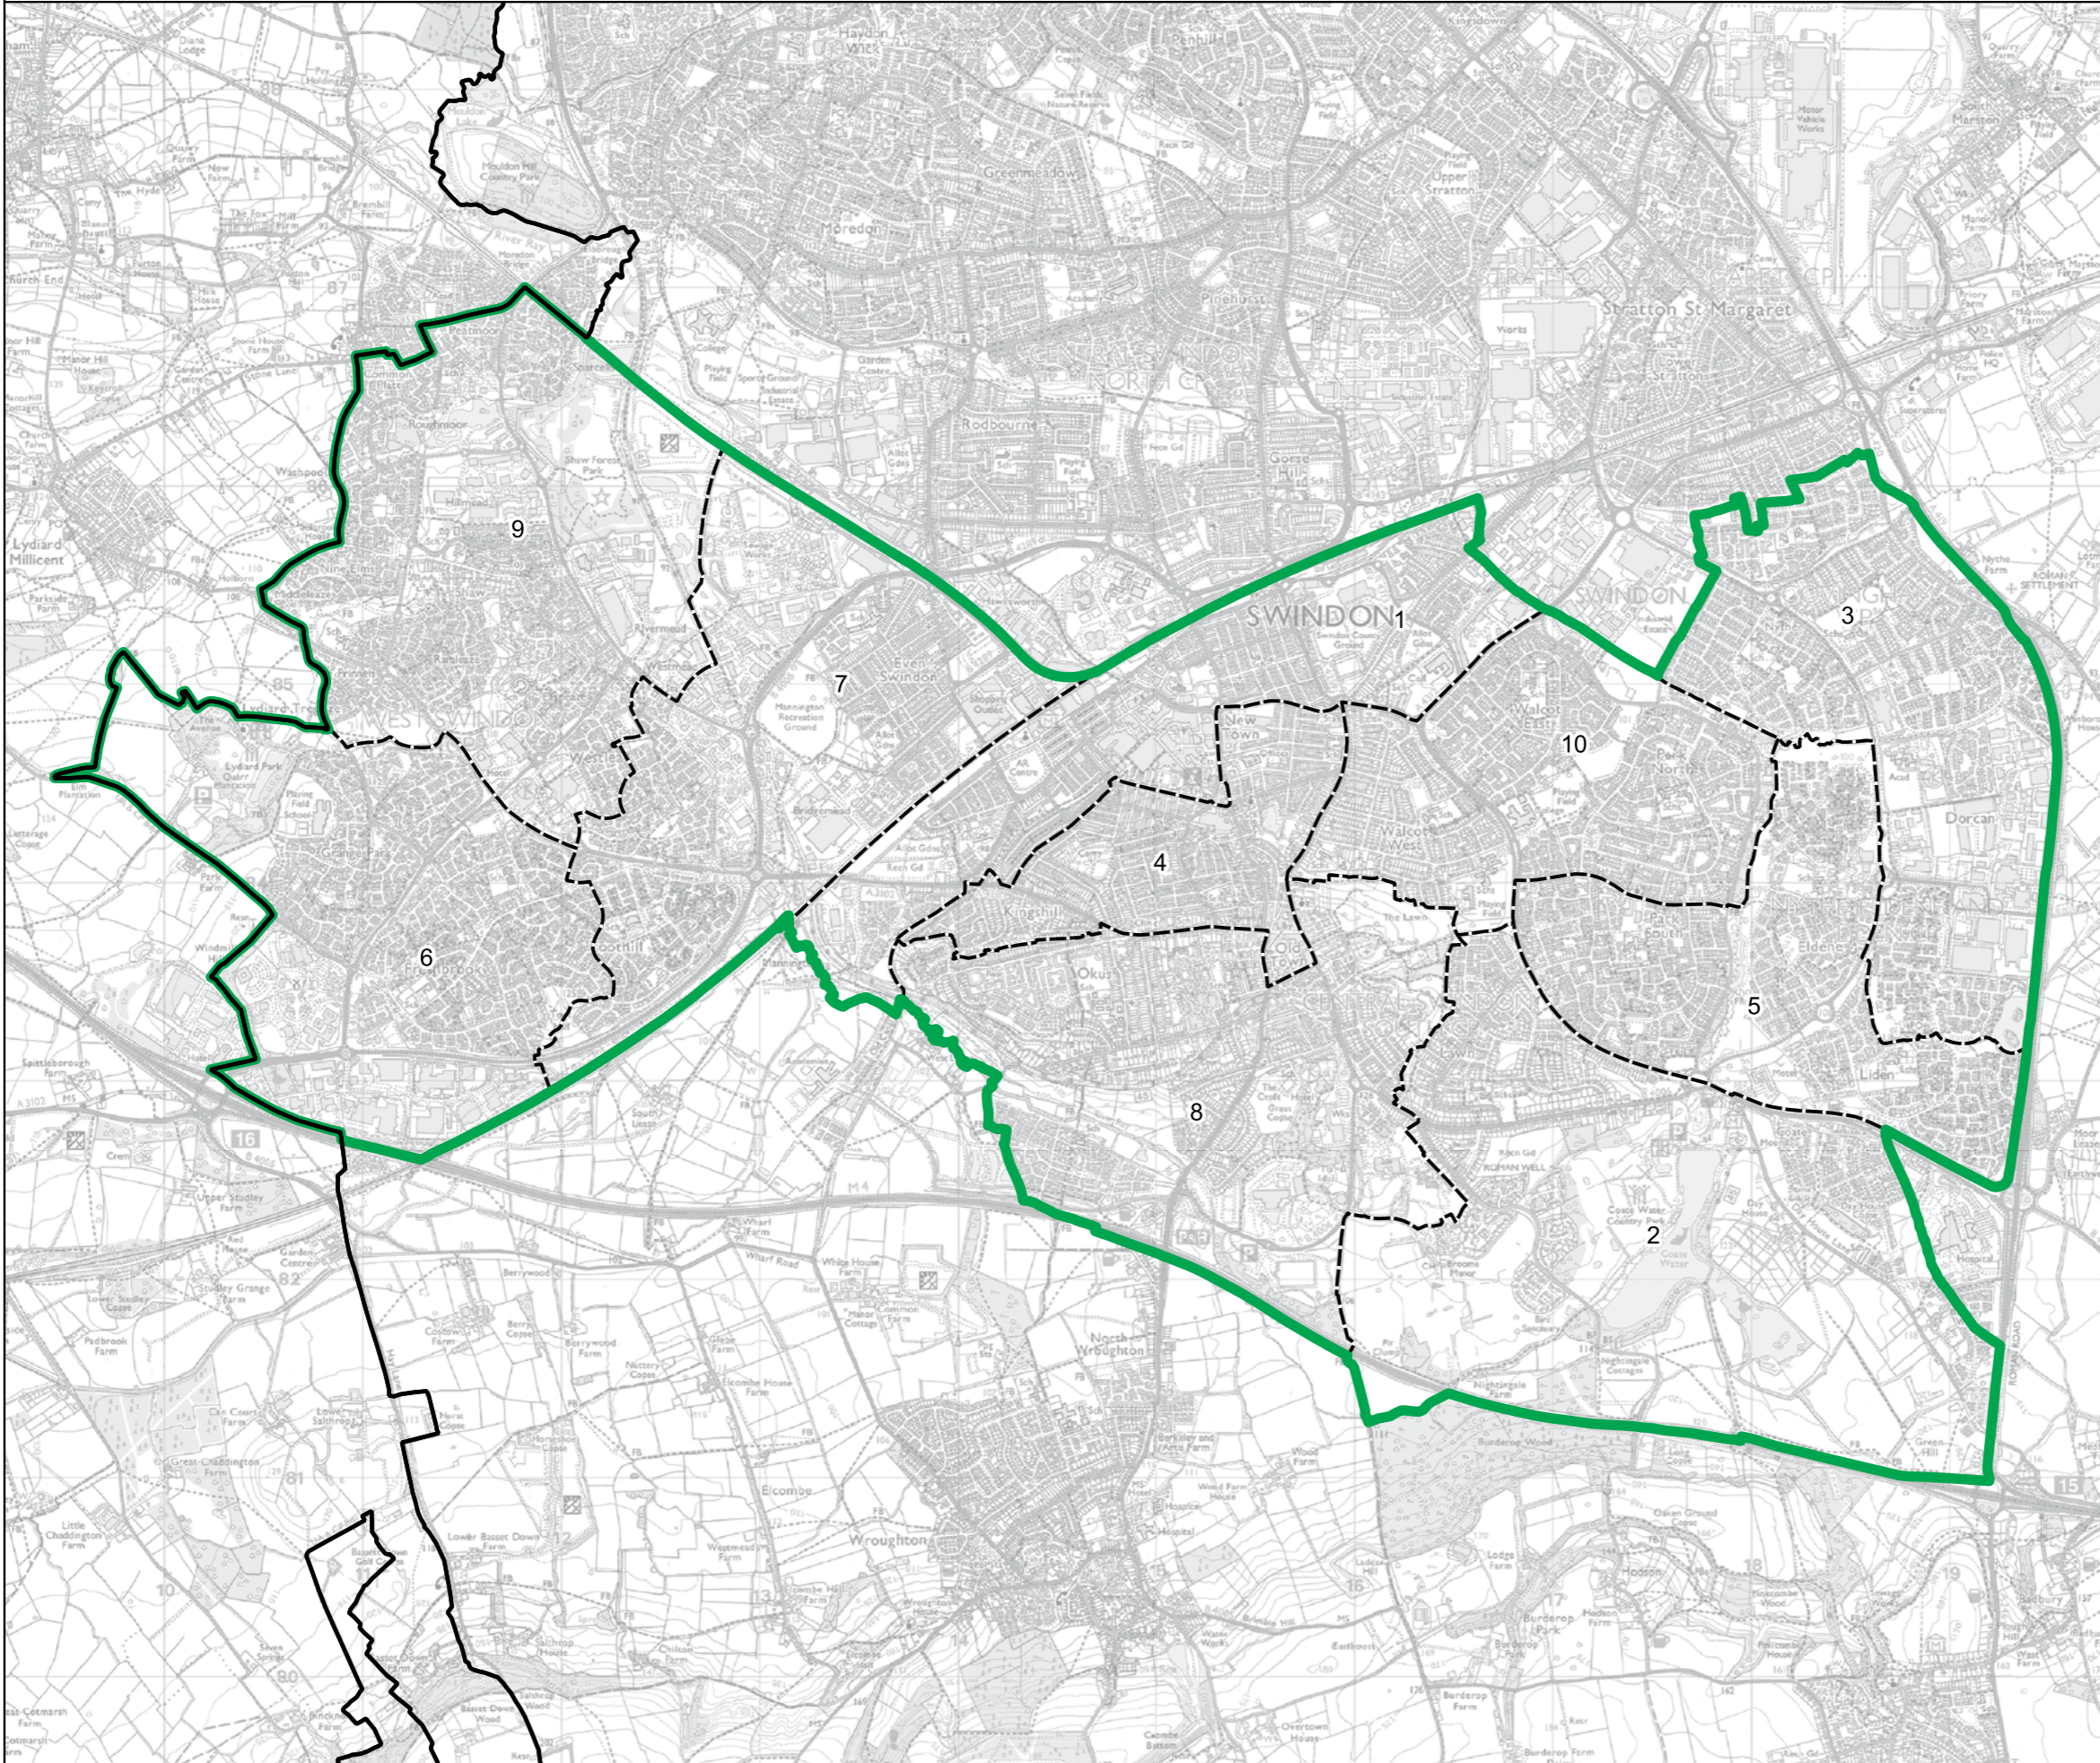

Boundary Commission for England - Final Recommendations for the South West Region

Swindon South Borough Constituency - Electorate 72,468

1. Wards:
2. 1 Central
   - 2 Chiseldon and Lawn (Part)
   - 3 Covingham and Dorcan
   - 4 Eastcott
   - 5 Liden, Eldene and Park South
   - 6 Lydiard and Freshbrook
   - 7 Mannington and Western
   - 8 Old Town
   - 9 Shaw
   - 10 Walcot and Park North

- Constituency
- Local Authorities
- Wards

0 0.5 1 km

© Crown copyright and database rights 2023 OS 100018289. You are permitted to use this data solely to enable you to respond to, or interact with, the organisation that provided you with the data. You are not permitted to copy, sub-licence, distribute or sell any of this data to third parties in any form. Third party rights to enforce the terms of this licence shall be reserved to OS.