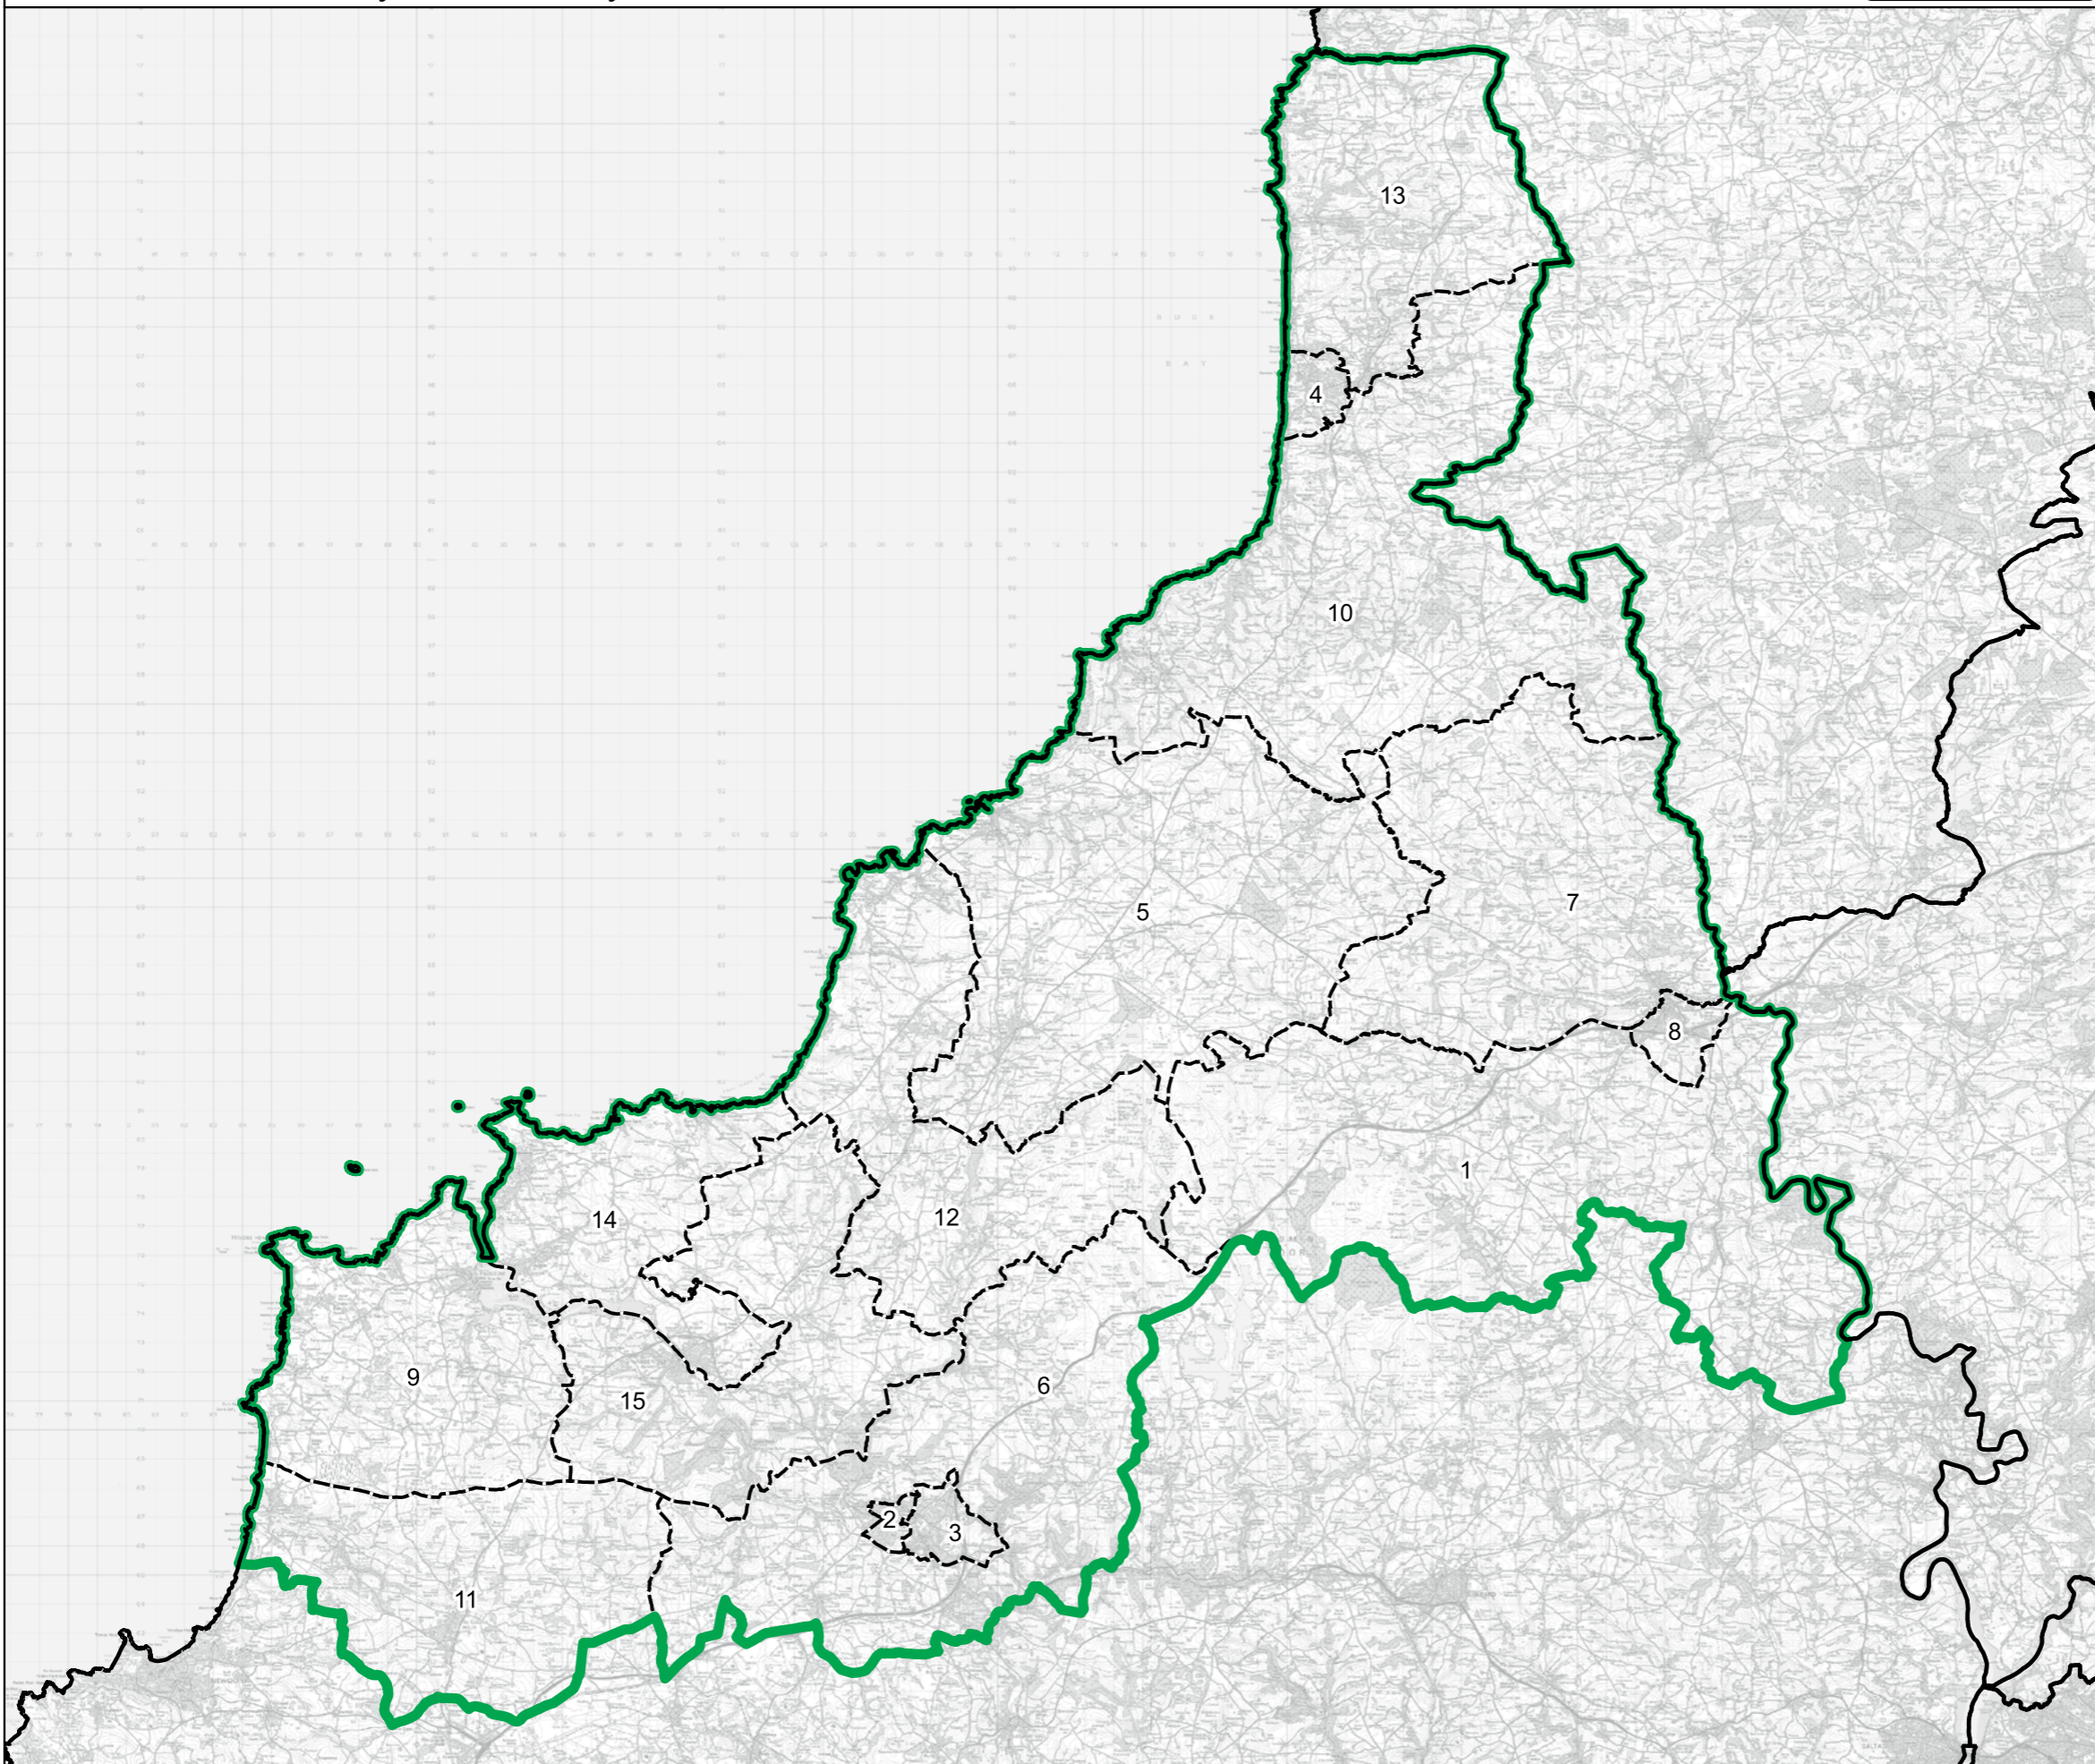

Wards:

- 1 Altarnun & Stoke Climsland
- 2 Bodmin St Mary's & St Leonard
- 3 Bodmin St Petroc's
- 4 Bude
- 5 Camelford & Boscastle
- 6 Lanivet, Blisland & Bodmin St Lawrence
- 7 Launceston North & North Petherwin
- 8 Launceston South
- 9 Padstow
- 10 Poundstock
- 11 St Columb Major, St Mawgan & St Wenn
- 12 St Teath & Tintagel
- 13 Stratton, Kilkhampton & Morwenstow
- 14 Wadebridge East & St Minver
- 15 Wadebridge West & St Mabyn

Constituency
 Local Authorities
 Wards

0 3 6 km

© Crown copyright and database rights 2023 OS 100018289. You are permitted to use this data solely to enable you to respond to, or interact with, the organisation that provided you with the data. You are not permitted to copy, sub-licence, distribute or sell any of this data to third parties in any form. Third party rights to enforce the terms of this licence shall be reserved to OS.