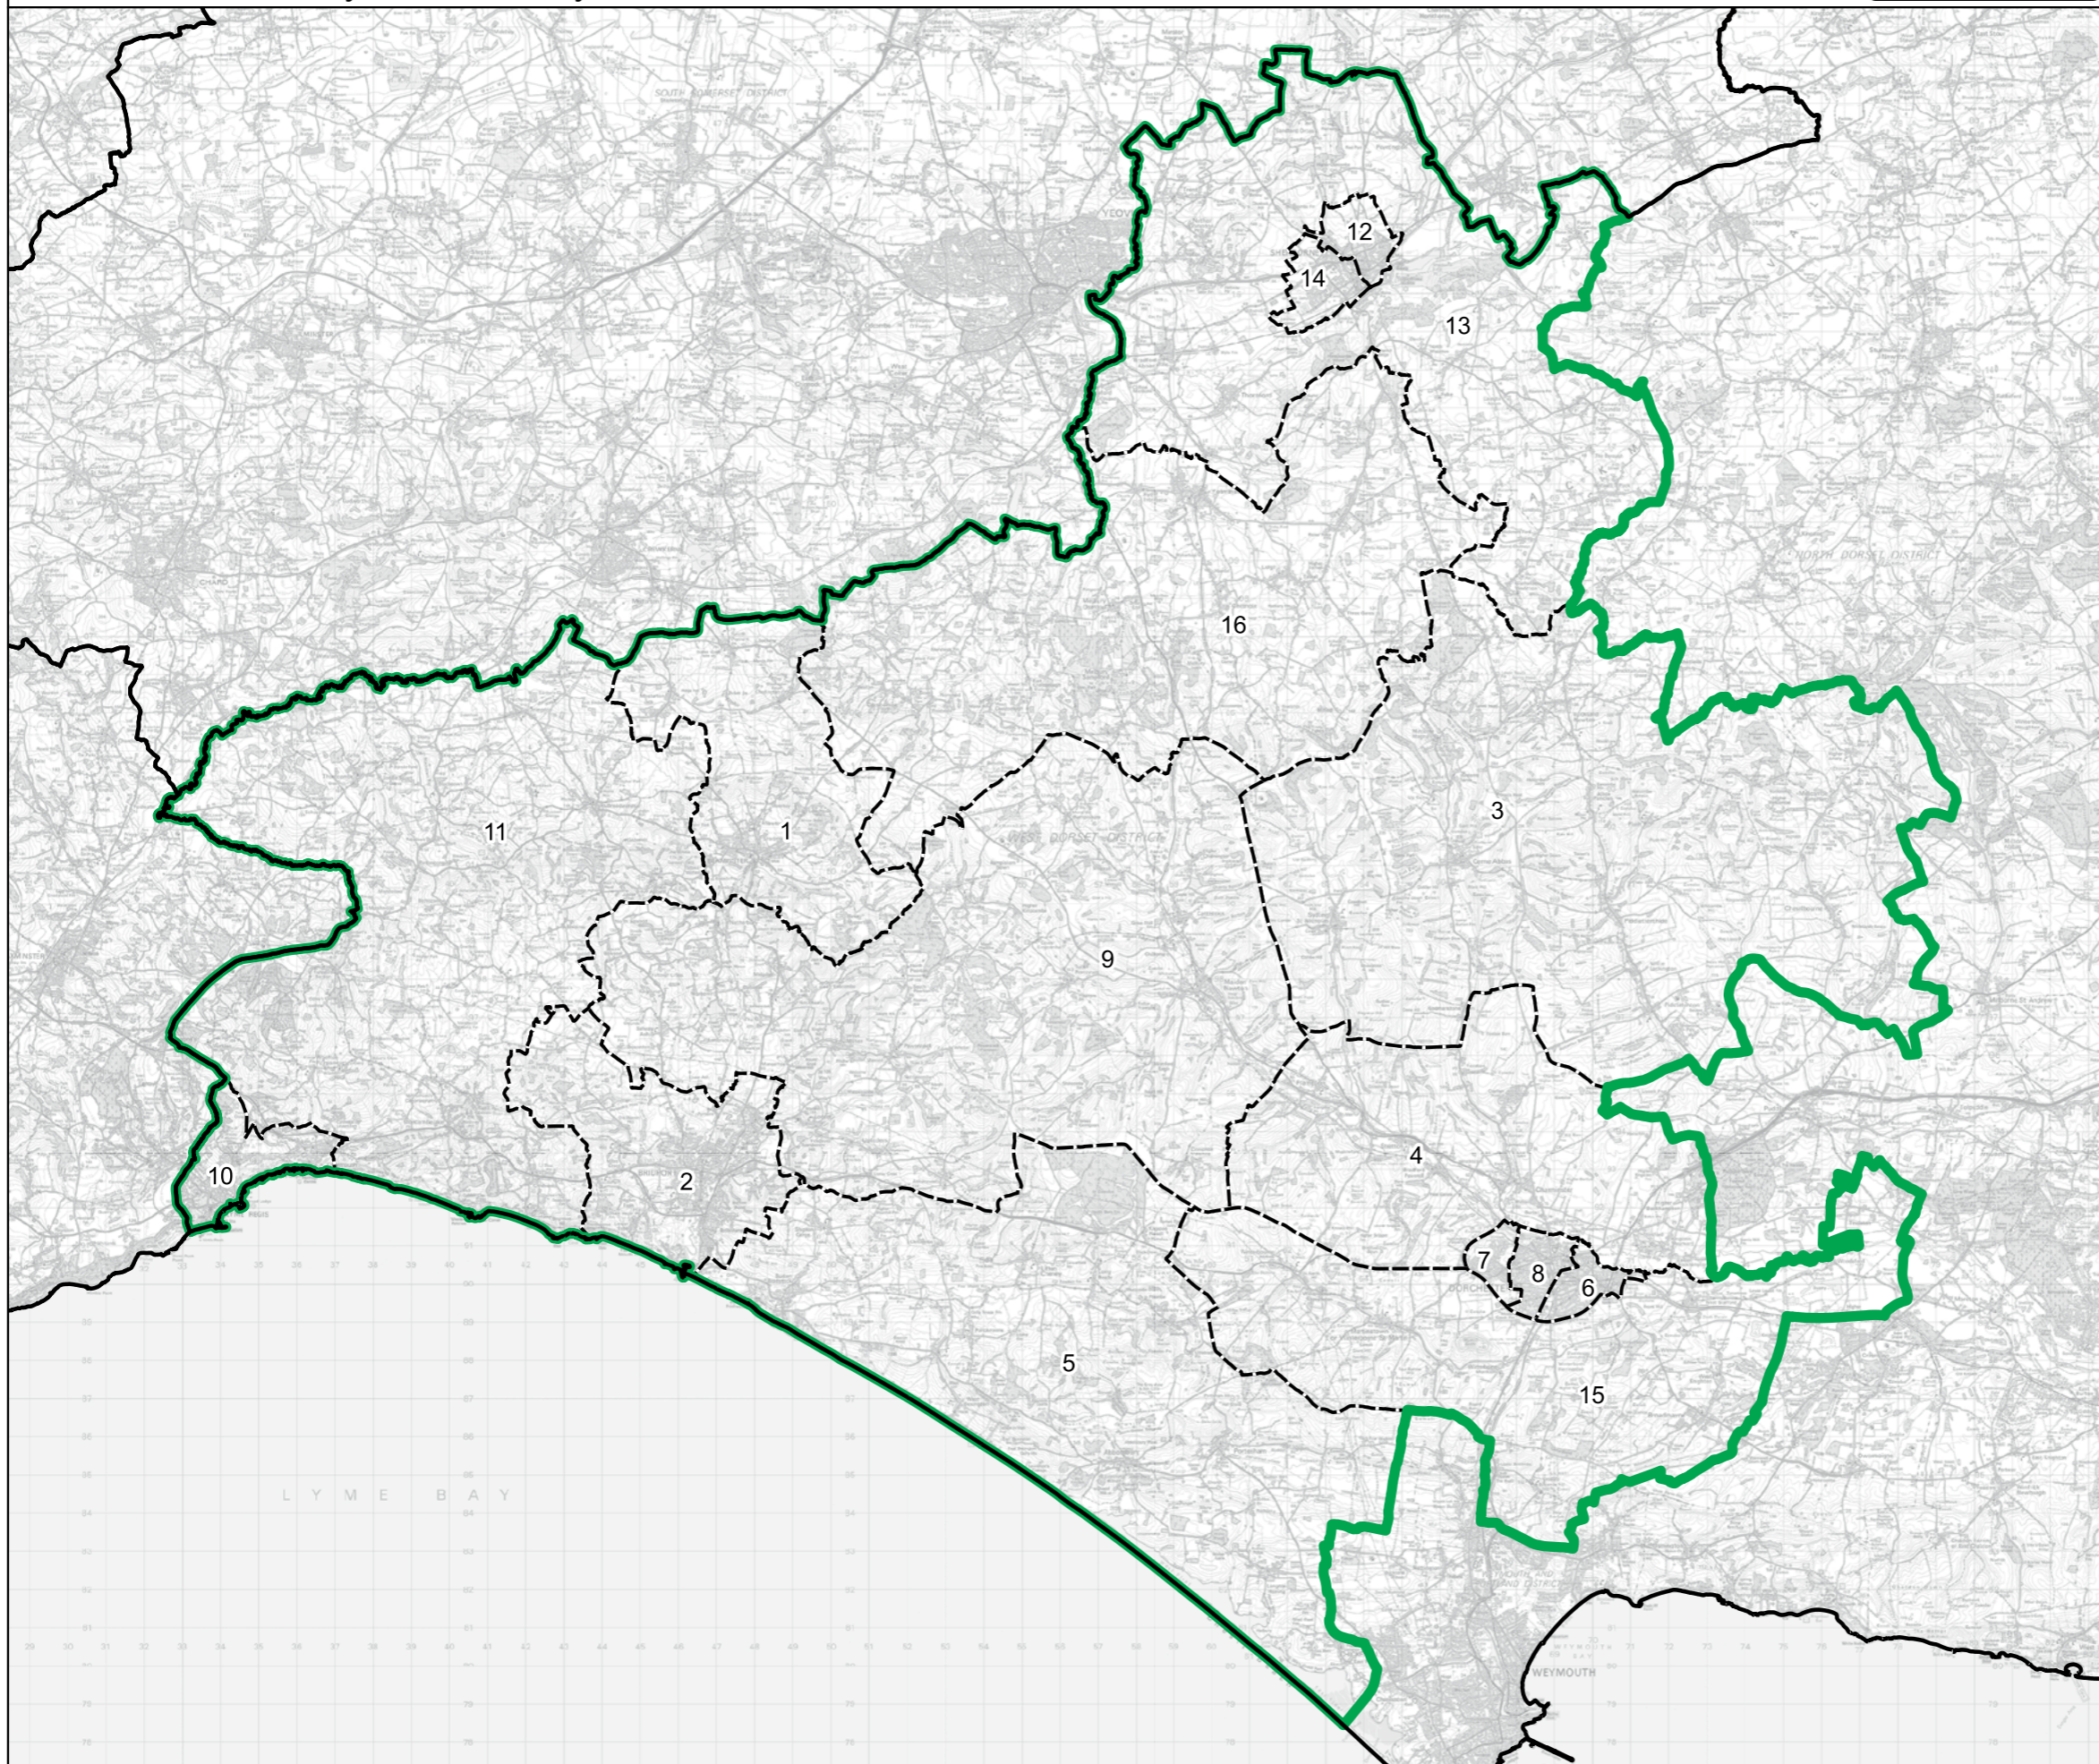

Wards:

- 1 Beaminster
- 2 Bridport
- 3 Chalk Valleys
- 4 Charminster St. Mary's
- 5 Chesil Bank
- 6 Dorchester East
- 7 Dorchester Poundbury
- 8 Dorchester West
- 9 Eggardon
- 10 Lyme & Charmouth
- 11 Marshwood Vale
- 12 Sherborne East
- 13 Sherborne Rural
- 14 Sherborne West
- 15 Winterborne & Broadmayne
- 16 Yetminster

Constituency
 Local Authorities
 Wards

0   2   4 km

© Crown copyright and database rights 2023 OS 100018289. You are permitted to use this data solely to enable you to respond to, or interact with, the organisation that provided you with the data. You are not permitted to copy, sub-licence, distribute or sell any of this data to third parties in any form. Third party rights to enforce the terms of this licence shall be reserved to OS.

West Dorset County Constituency