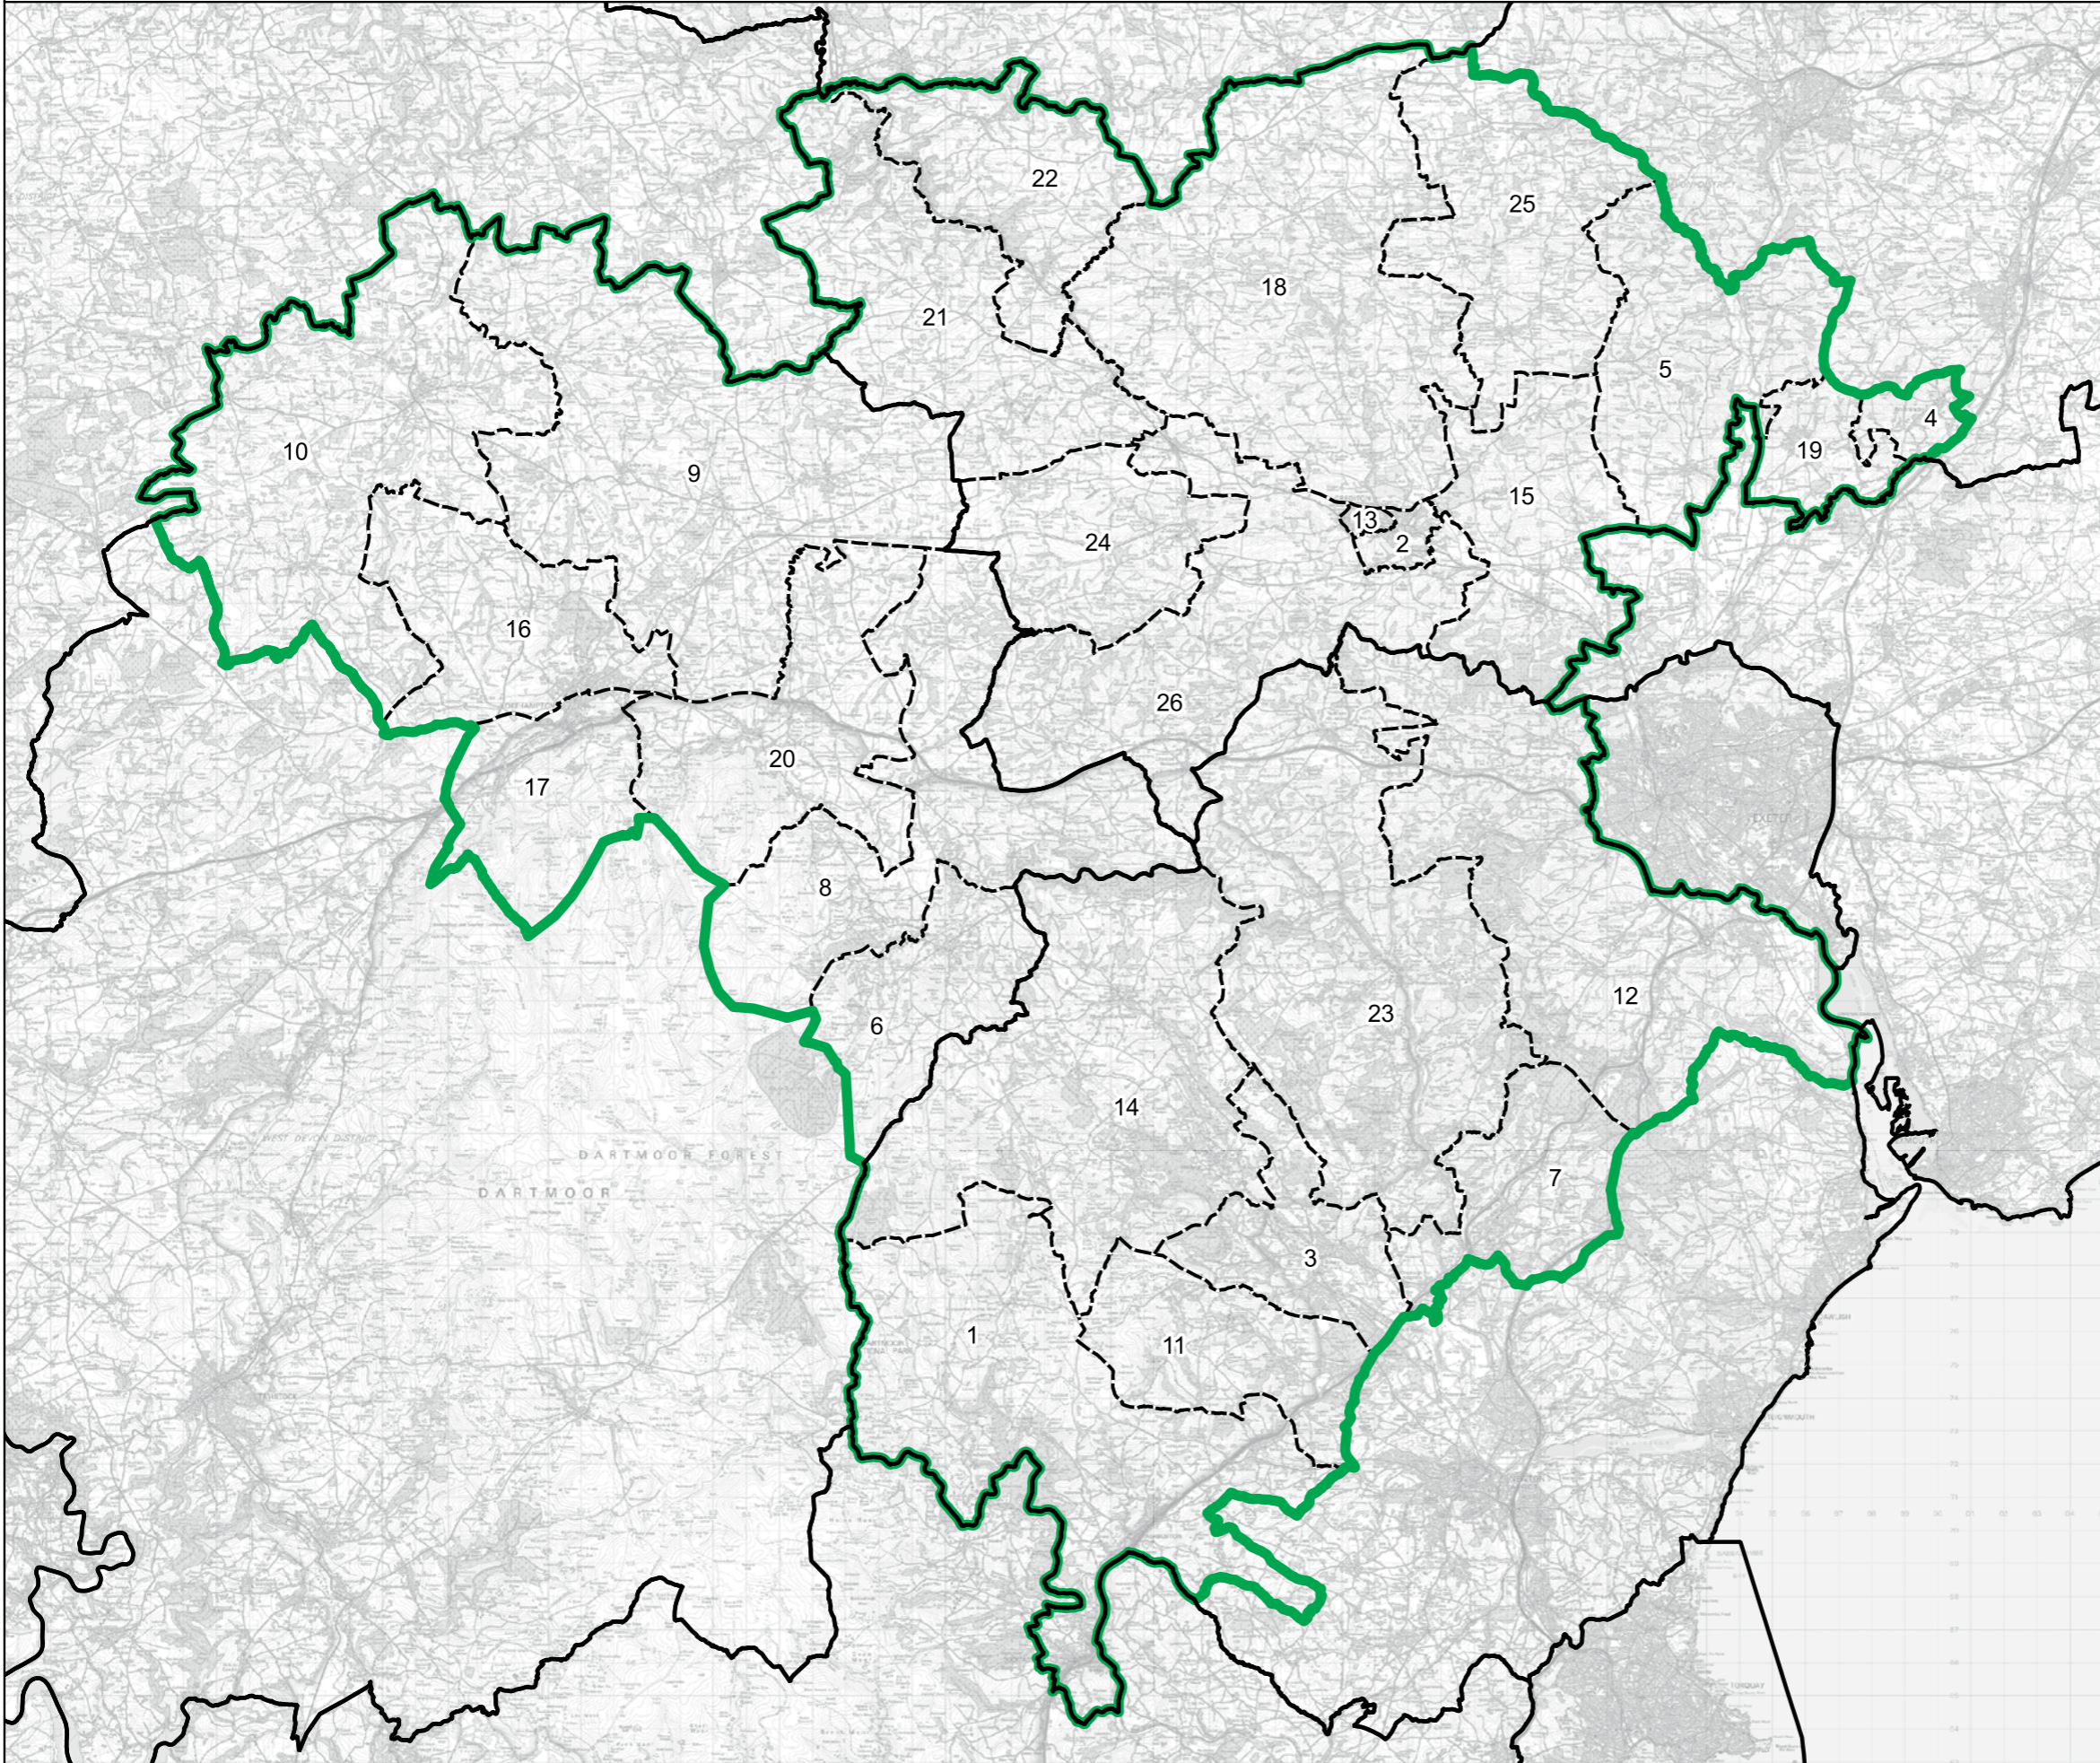

Wards:

- 1 Ashburton & Buckfastleigh
- 2 Boniface
- 3 Bovey
- 4 Bradninch
- 5 Cadbury
- 6 Chagford
- 7 Chudleigh
- 8 Drewsteignton
- 9 Exbourne
- 10 Hatherleigh
- 11 Haytor
- 12 Kenn Valley
- 13 Lawrence
- 14 Moretonhampstead
- 15 Newbrooke
- 16 Okehampton North
- 17 Okehampton South
- 18 Sandford and Creedy
- 19 Silverton
- 20 South Tawton
- 21 Taw
- 22 Taw Vale
- 23 Teign Valley
- 24 Upper Yeo
- 25 Way
- 26 Yeo

- Constituency
- Local Authorities
- Wards

© Crown copyright and database rights 2023 OS 100018289. You are permitted to use this data solely to enable you to respond to, or interact with, the organisation that provided you with the data. You are not permitted to copy, sub-licence, distribute or sell any of this data to third parties in any form. Third party rights to enforce the terms of this licence shall be reserved to OS.