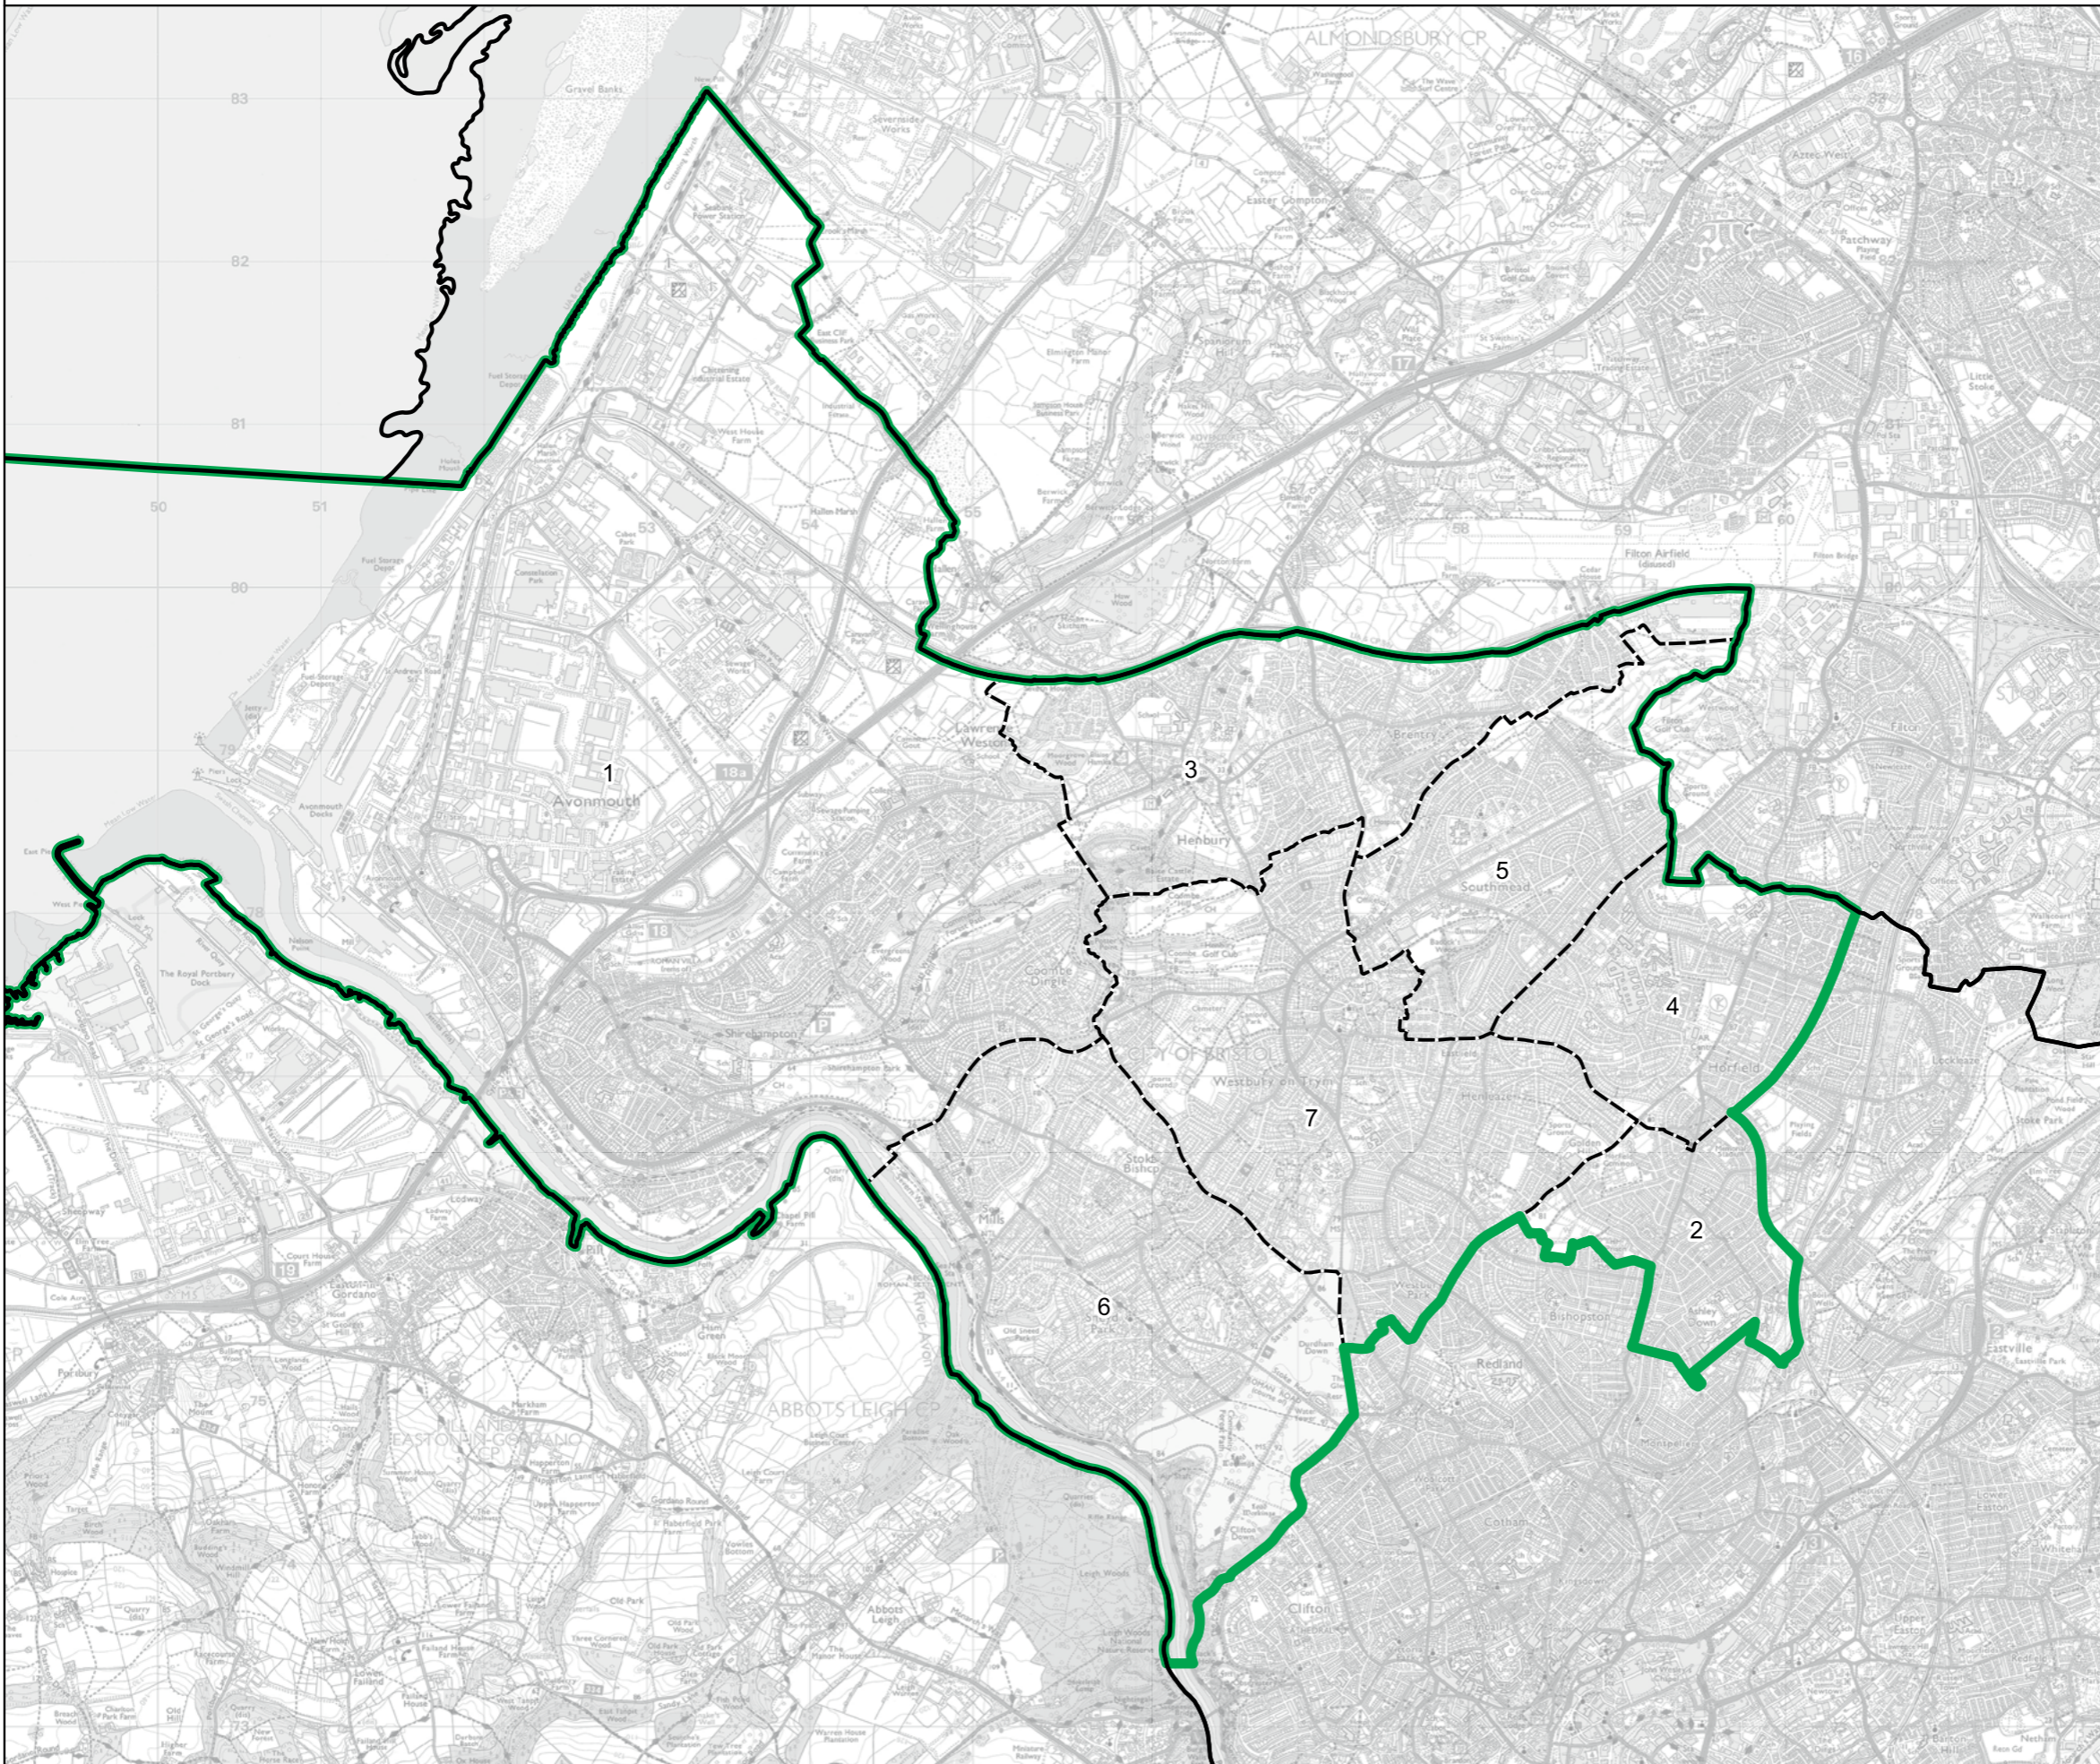

Wards:

- 1 Avonmouth & Lawrence Weston
- 2 Bishopston & Ashley Down
- 3 Henbury & Brently
- 4 Horfield
- 5 Southmead
- 6 Stoke Bishop
- 7 Westbury-on-Trym & Henleaze

- Constituency
- Local Authorities
- Wards