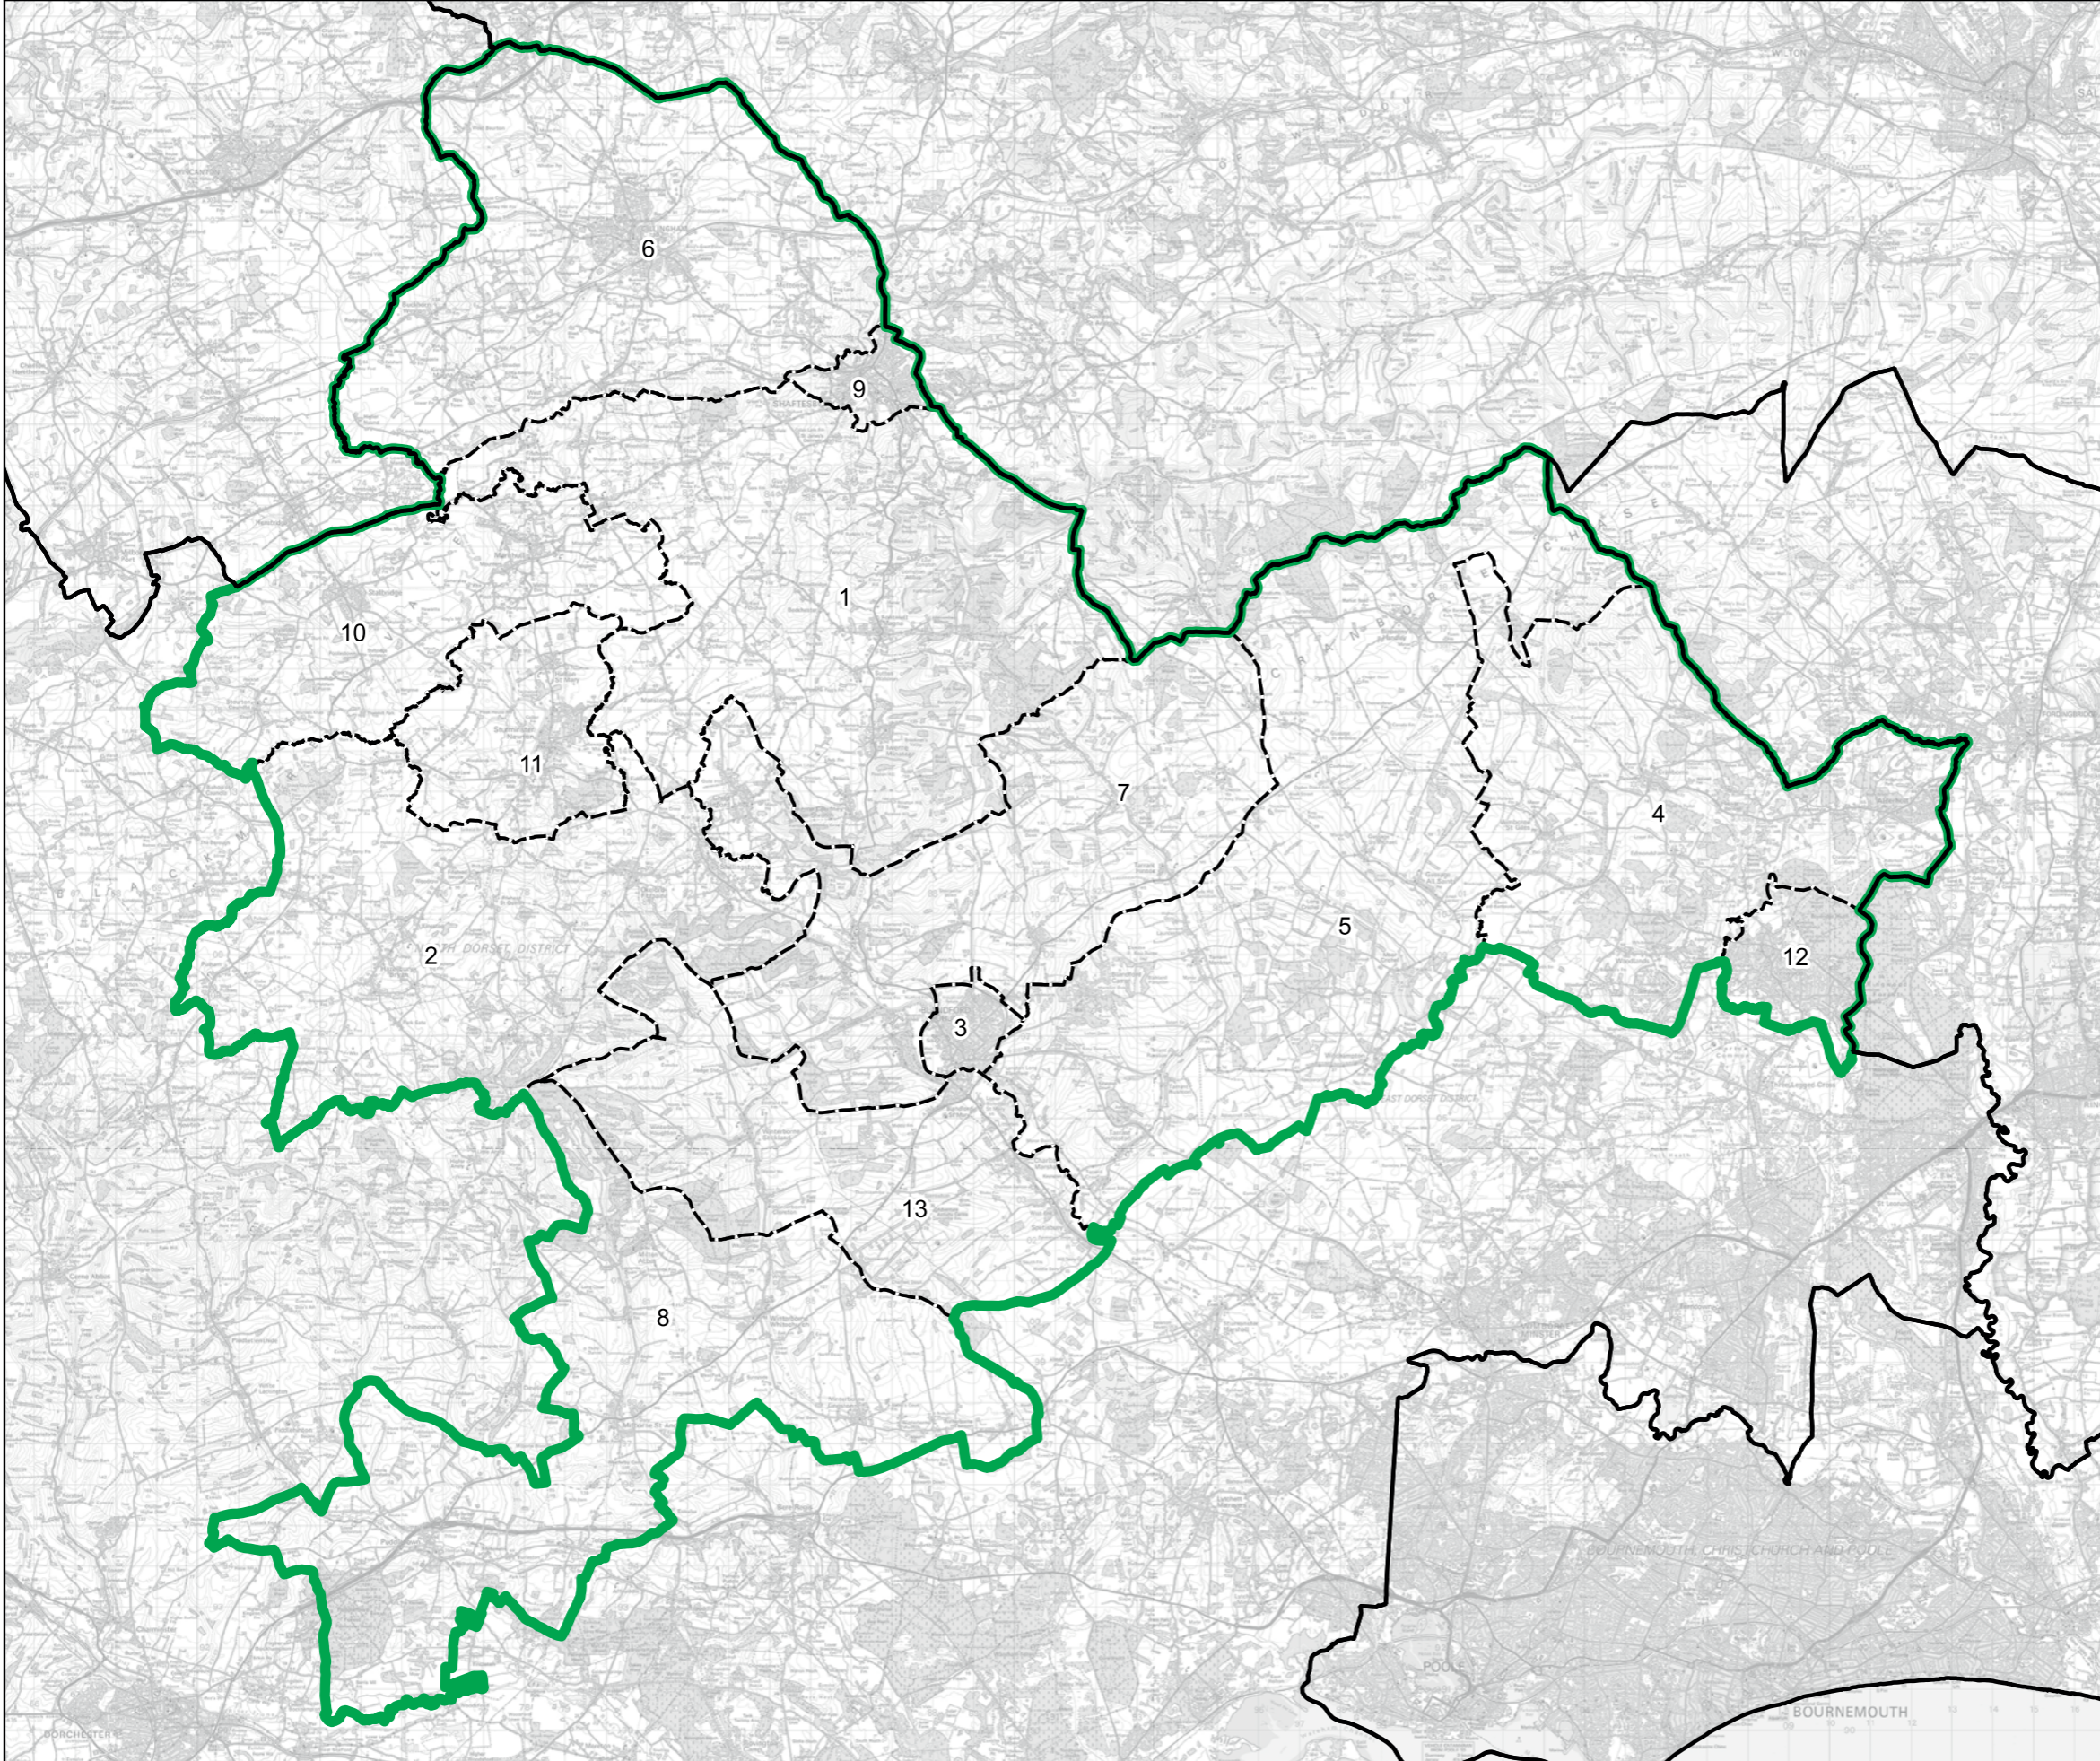

Wards:

- 1 Beacon
- 2 Blackmore Vale
- 3 Blandford
- 4 Cranborne & Alderholt
- 5 Cranborne Chase
- 6 Gillingham
- 7 Hill Fords & Upper Tarrant
- 8 Puddletown & Lower Winterborne
- 9 Shaftesbury Town
- 10 Stalbridge & Marnhull
- 11 Sturminster Newton
- 12 Verwood
- 13 Winterborne North

- Constituency
- Local Authorities
- Wards

0 2 4 km

© Crown copyright and database rights 2023 OS 100018289. You are permitted to use this data solely to enable you to respond to, or interact with, the organisation that provided you with the data. You are not permitted to copy, sub-licence, distribute or sell any of this data to third parties in any form. Third party rights to enforce the terms of this licence shall be reserved to OS.