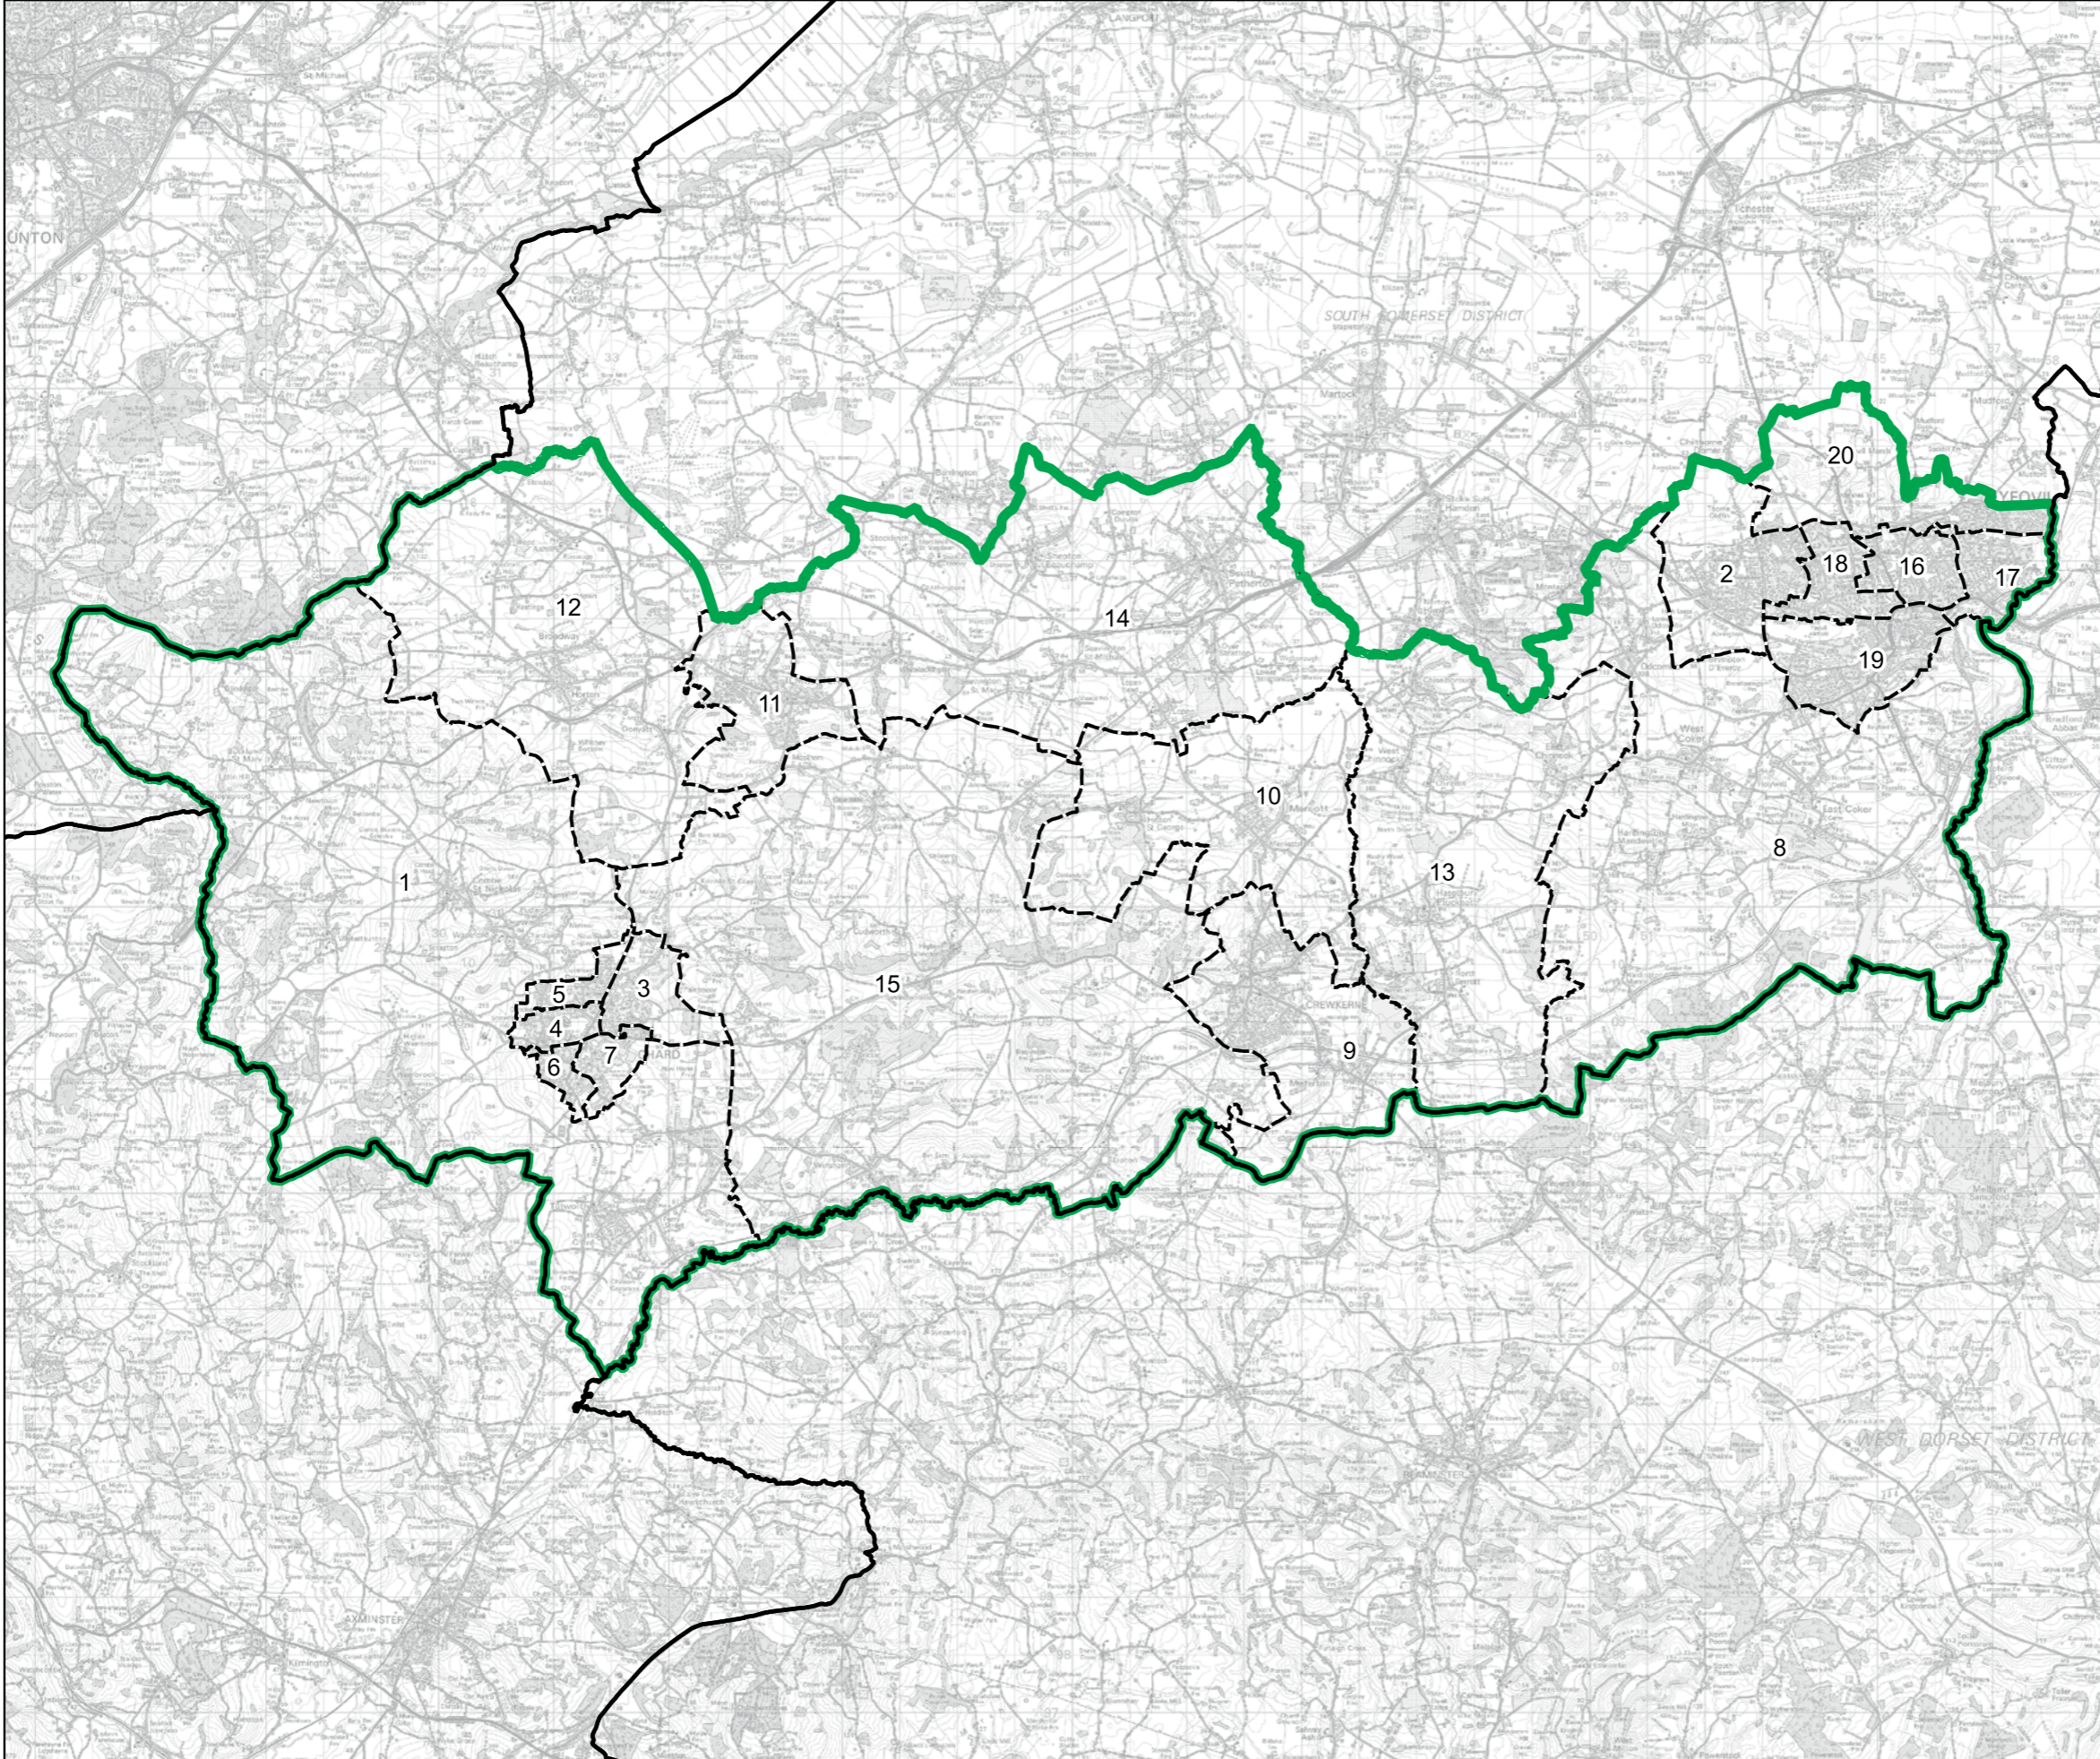

Wards:

- 1 Blackdown & Tatworth
- 2 Brympton
- 3 Chard Avishayes
- 4 Chard Combe
- 5 Chard Crimchard
- 6 Chard Holyrood
- 7 Chard Jocelyn
- 8 Coker
- 9 Crewkerne
- 10 Eggwood
- 11 Ilminster
- 12 Neroche
- 13 Parrett
- 14 South Petherton
- 15 Windwhistle
- 16 Yeovil College
- 17 Yeovil Lyde
- 18 Yeovil Summerlands
- 19 Yeovil Westland
- 20 Yeovil Without