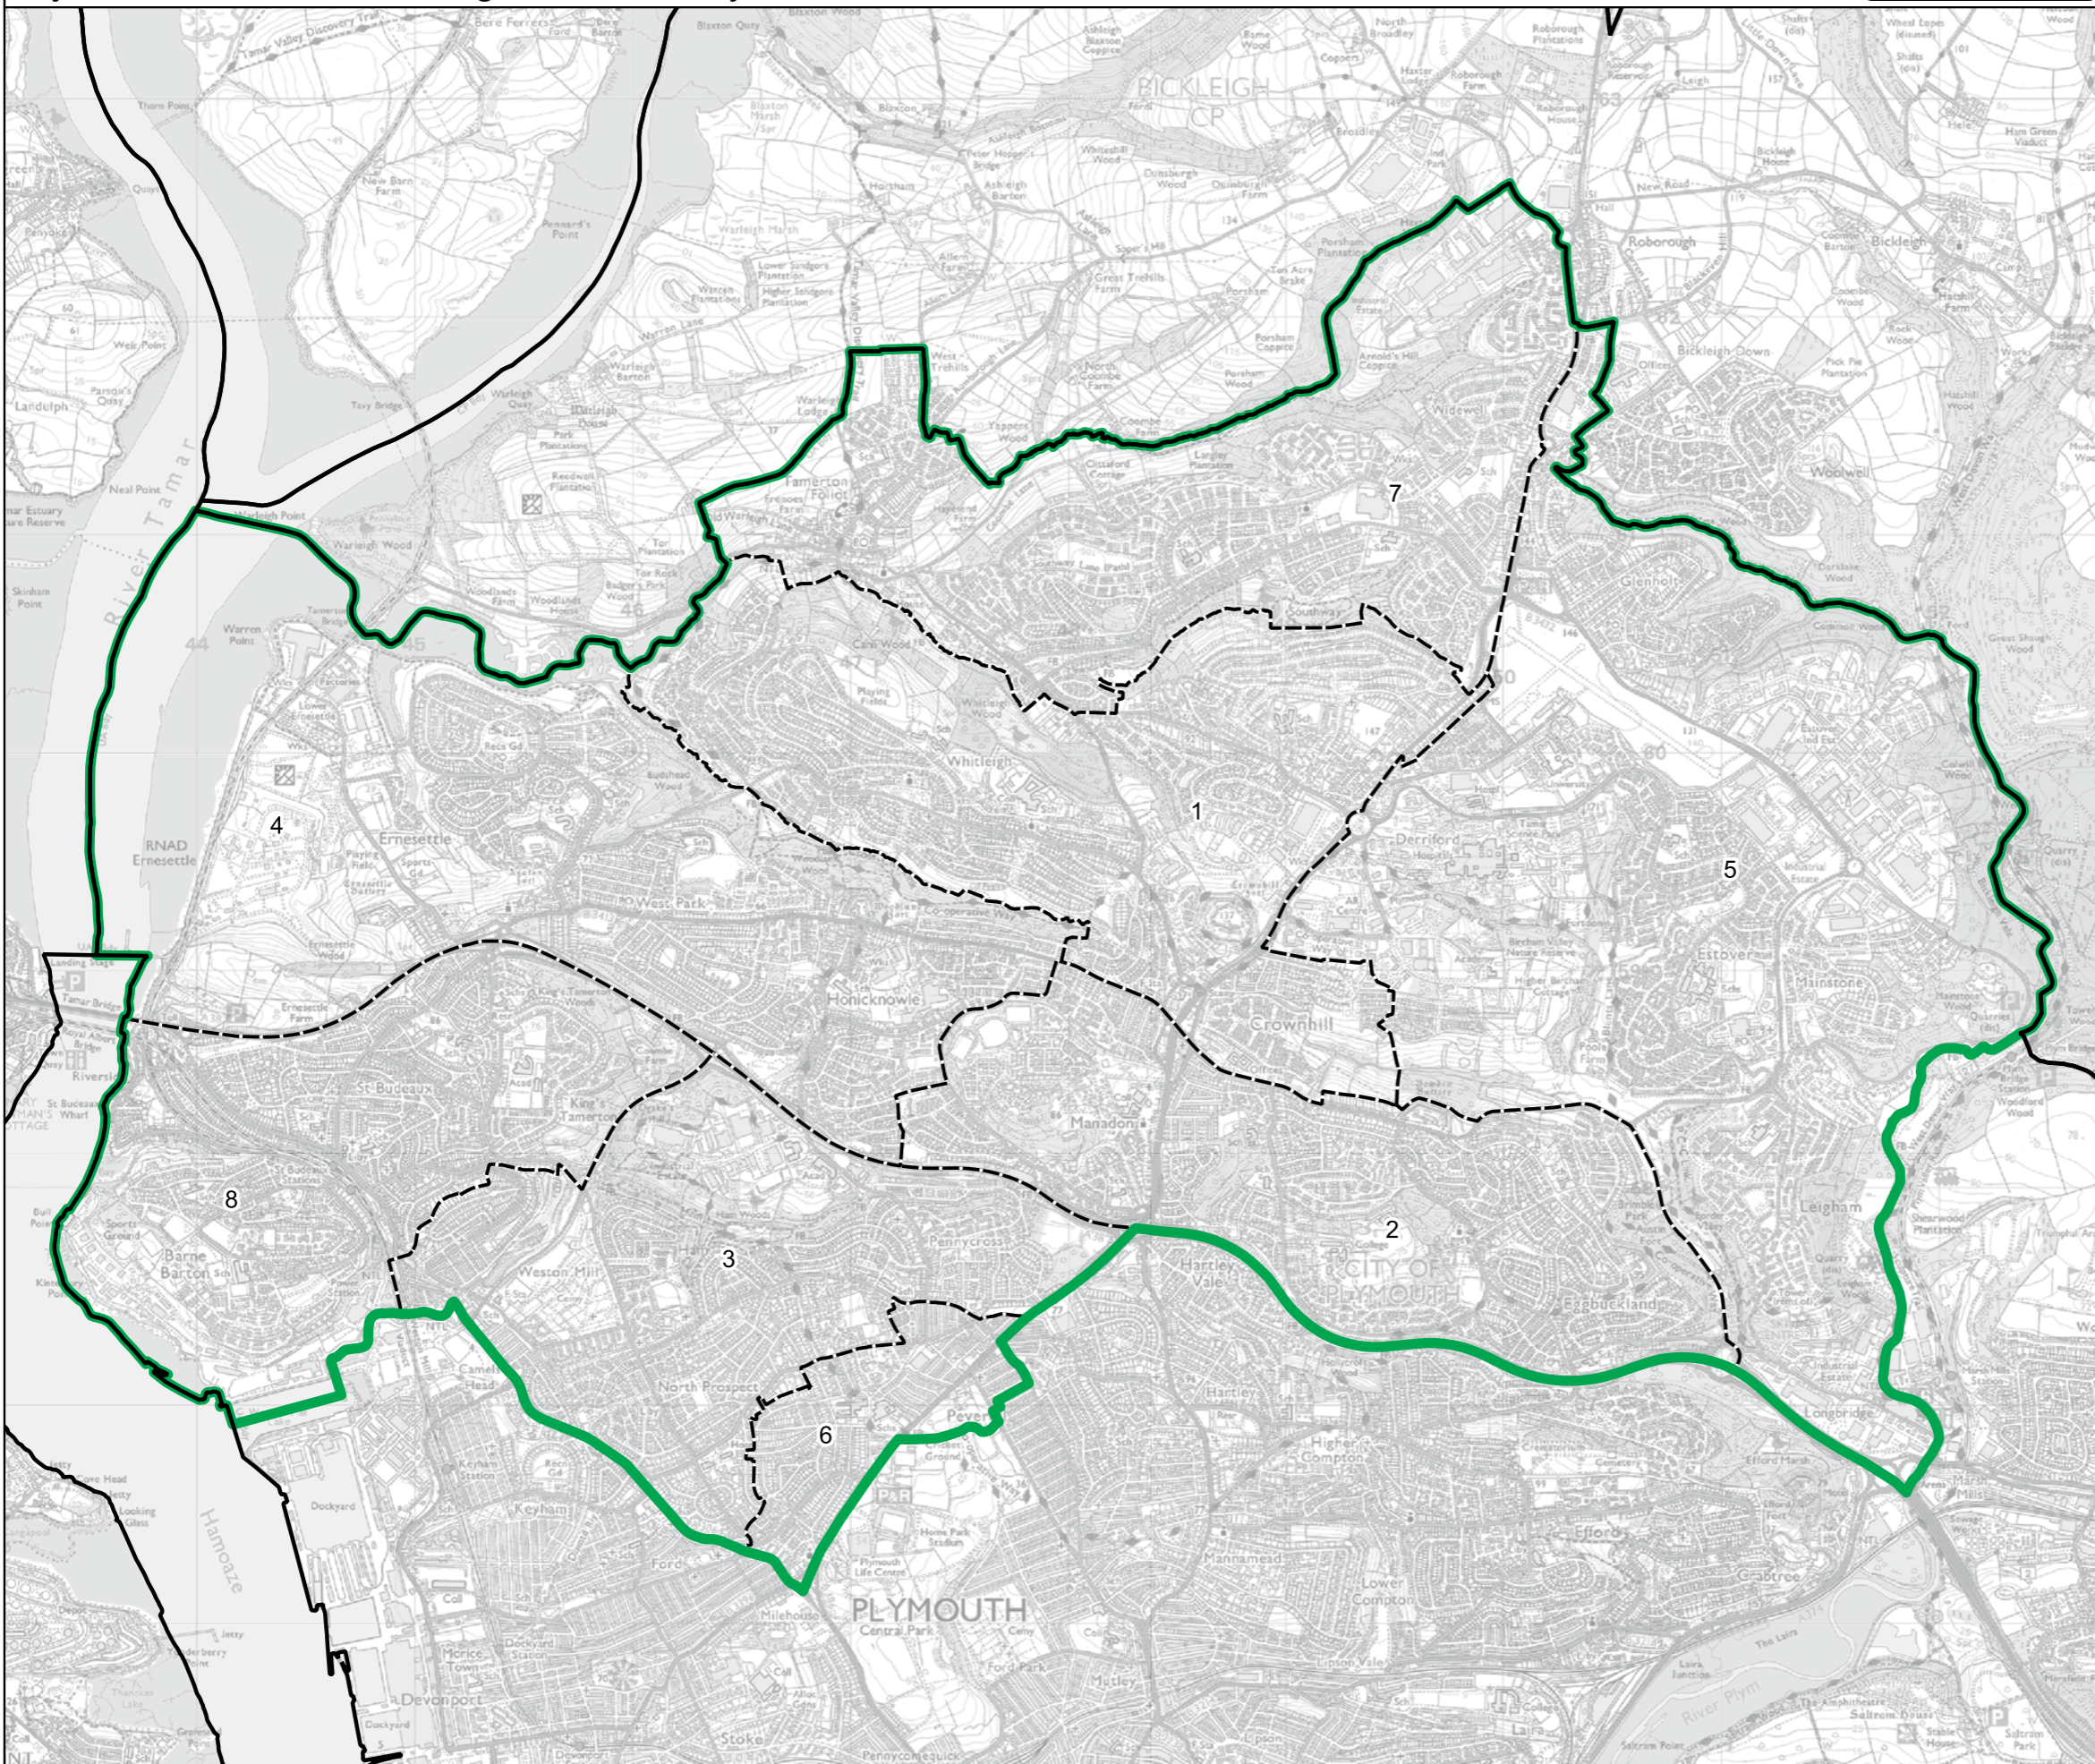

1. Wards:
1. 1 Budshead
  2. 2 Egguckland
  3. 3 Ham
  4. 4 Honicknowle
  5. 5 Moor View
  6. 6 Peverell (Part)
  7. 7 Southway
  8. 8 St. Budeaux

- Constituency
- Local Authorities
- Wards

© Crown copyright and database rights 2023 OS 100018289. You are permitted to use this data solely to enable you to respond to, or interact with, the organisation that provided you with the data. You are not permitted to copy, sub-licence, distribute or sell any of this data to third parties in any form. Third party rights to enforce the terms of this licence shall be reserved to OS.