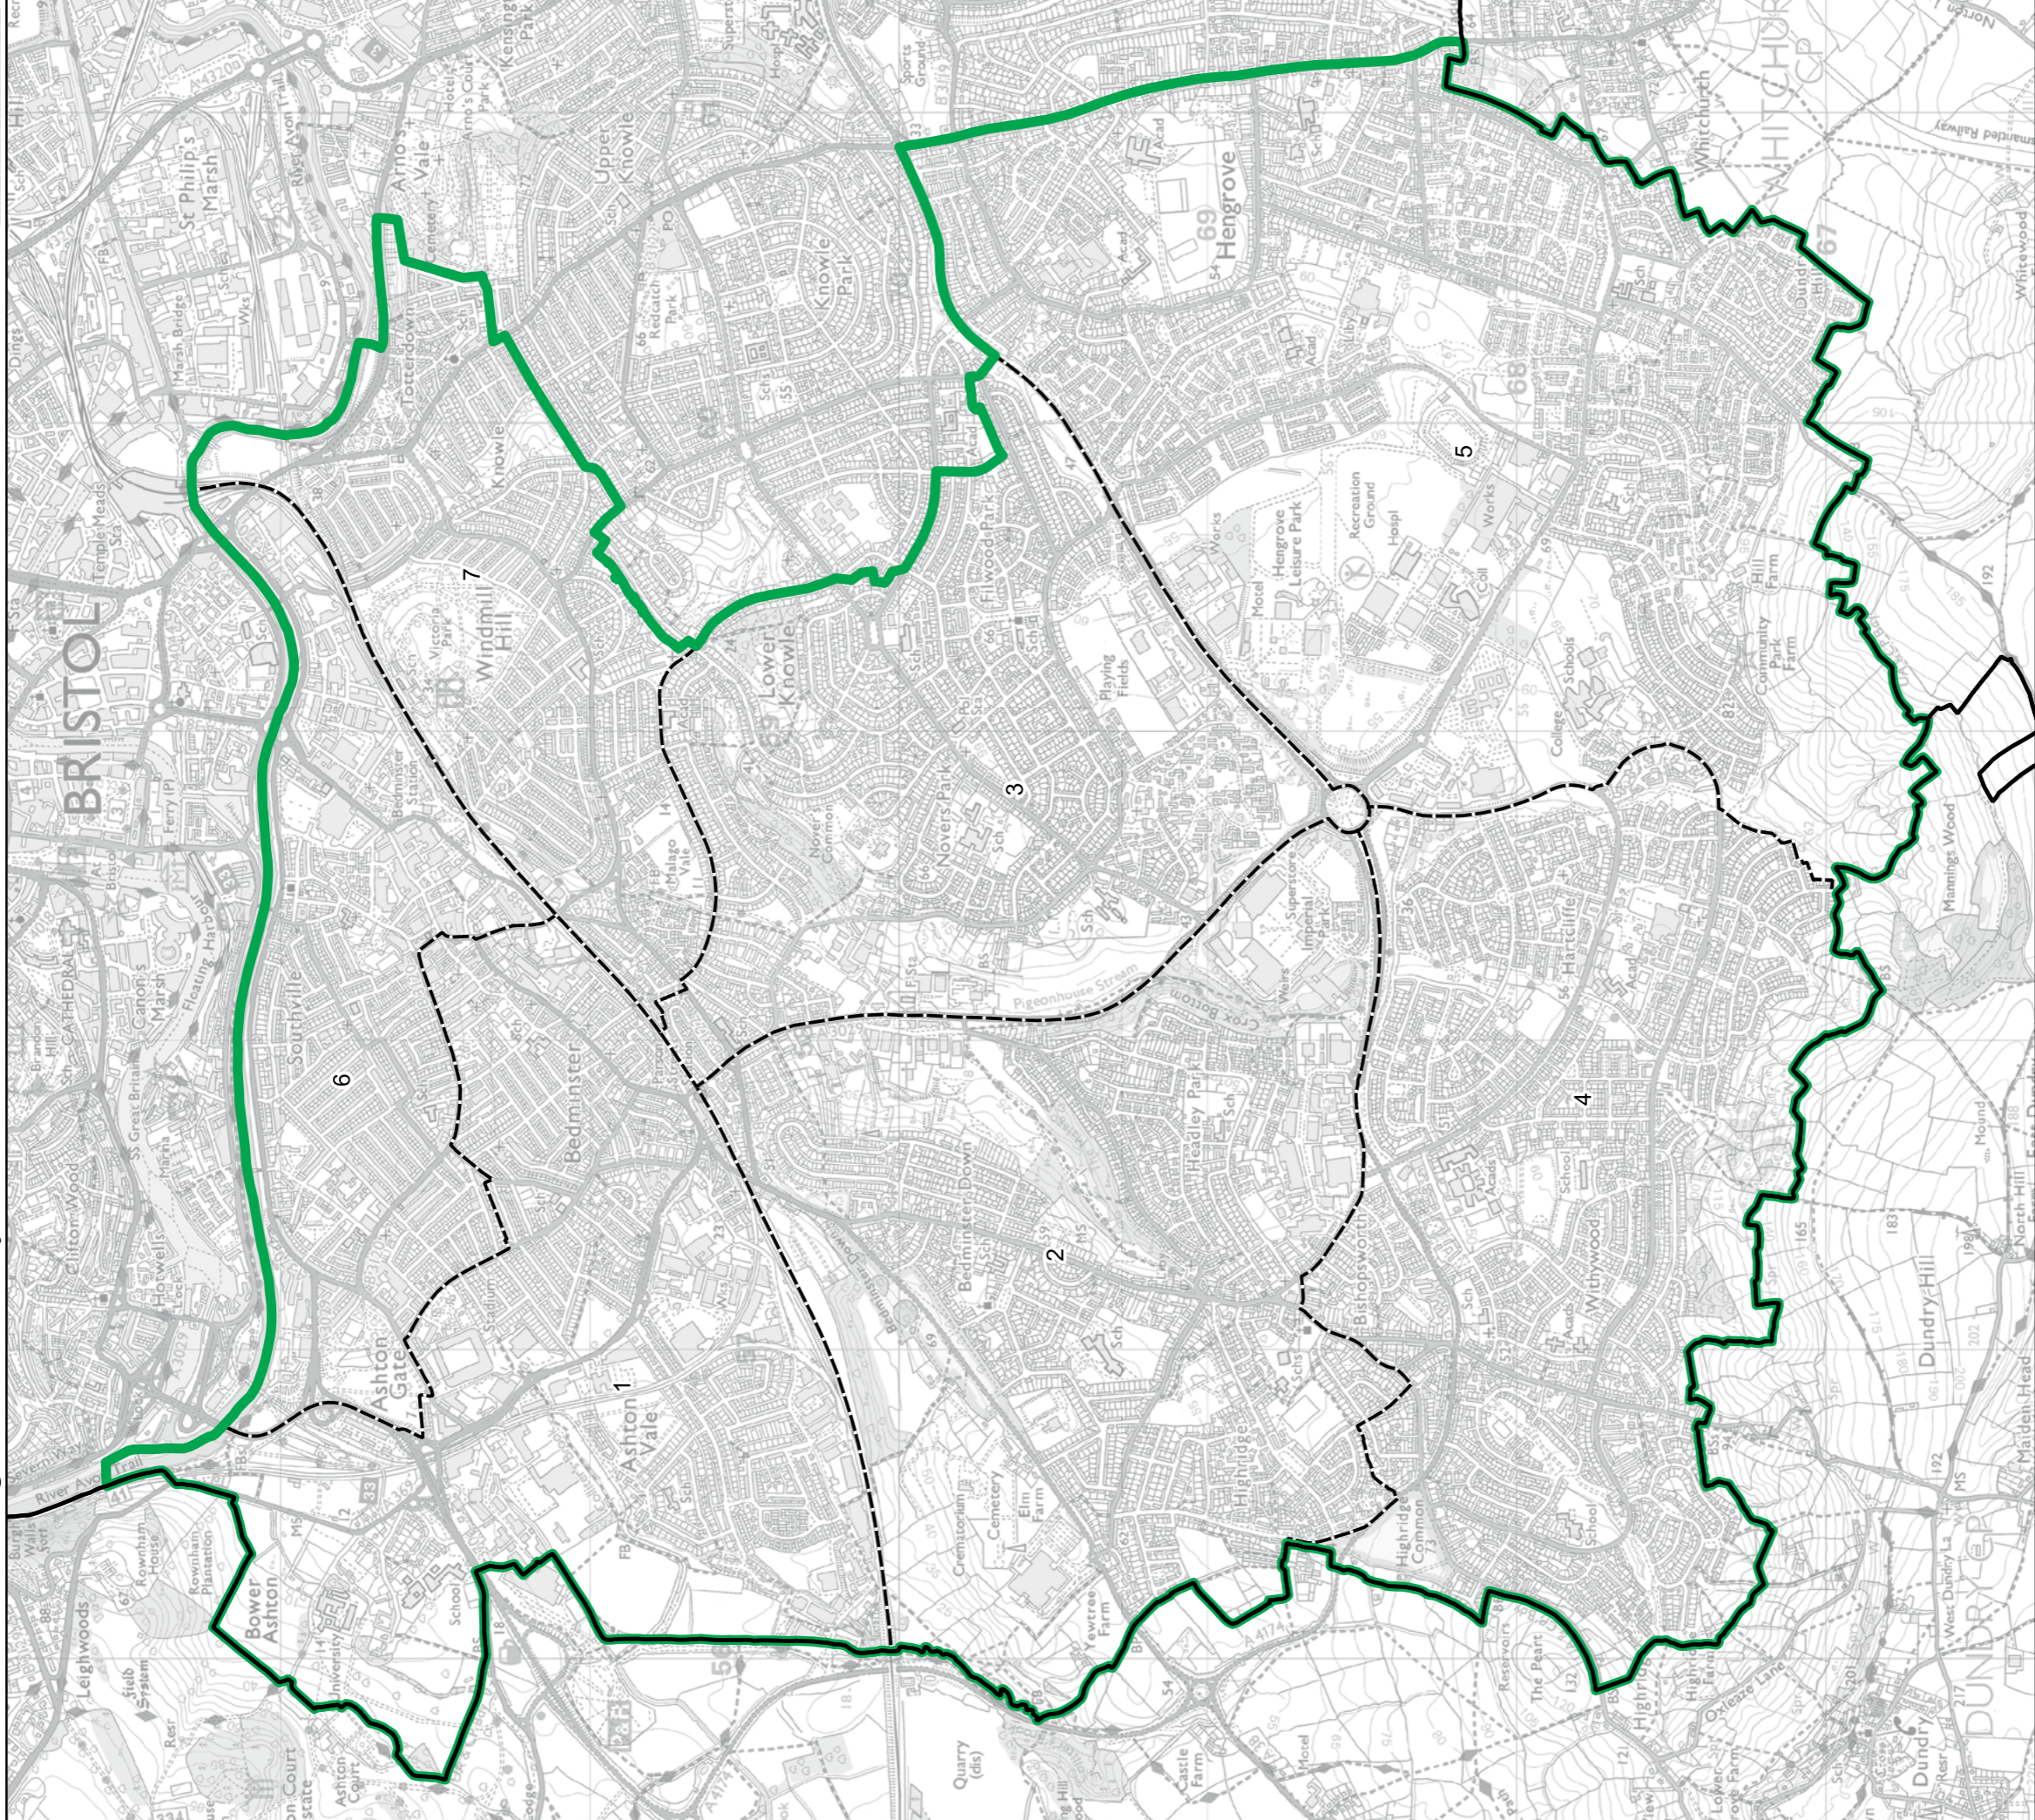

Boundary Commission for England - Final Recommendations for the South West Region
Bristol South Borough Constituency - Electorate 74,696

1. Wards:
2. 1 Bedminster
   - 2 Bishopsworth
   - 3 Filwood
   - 4 Hartcliffe & Withywood
   - 5 Hengrove & Whitchurch Park
   - 6 Southville
   - 7 Windmill Hill

Constituency
 Local Authorities
 Wards

© Crown copyright and database rights 2023 OS 100018289. You are permitted to use this data solely to enable you to respond to, or interact with, the organisation that provided you with the data. You are not permitted to copy, sub-licence, distribute or sell any of this data to third parties in any form. Third party rights to enforce the terms of this licence shall be reserved to OS.

Bristol South Borough Constituency