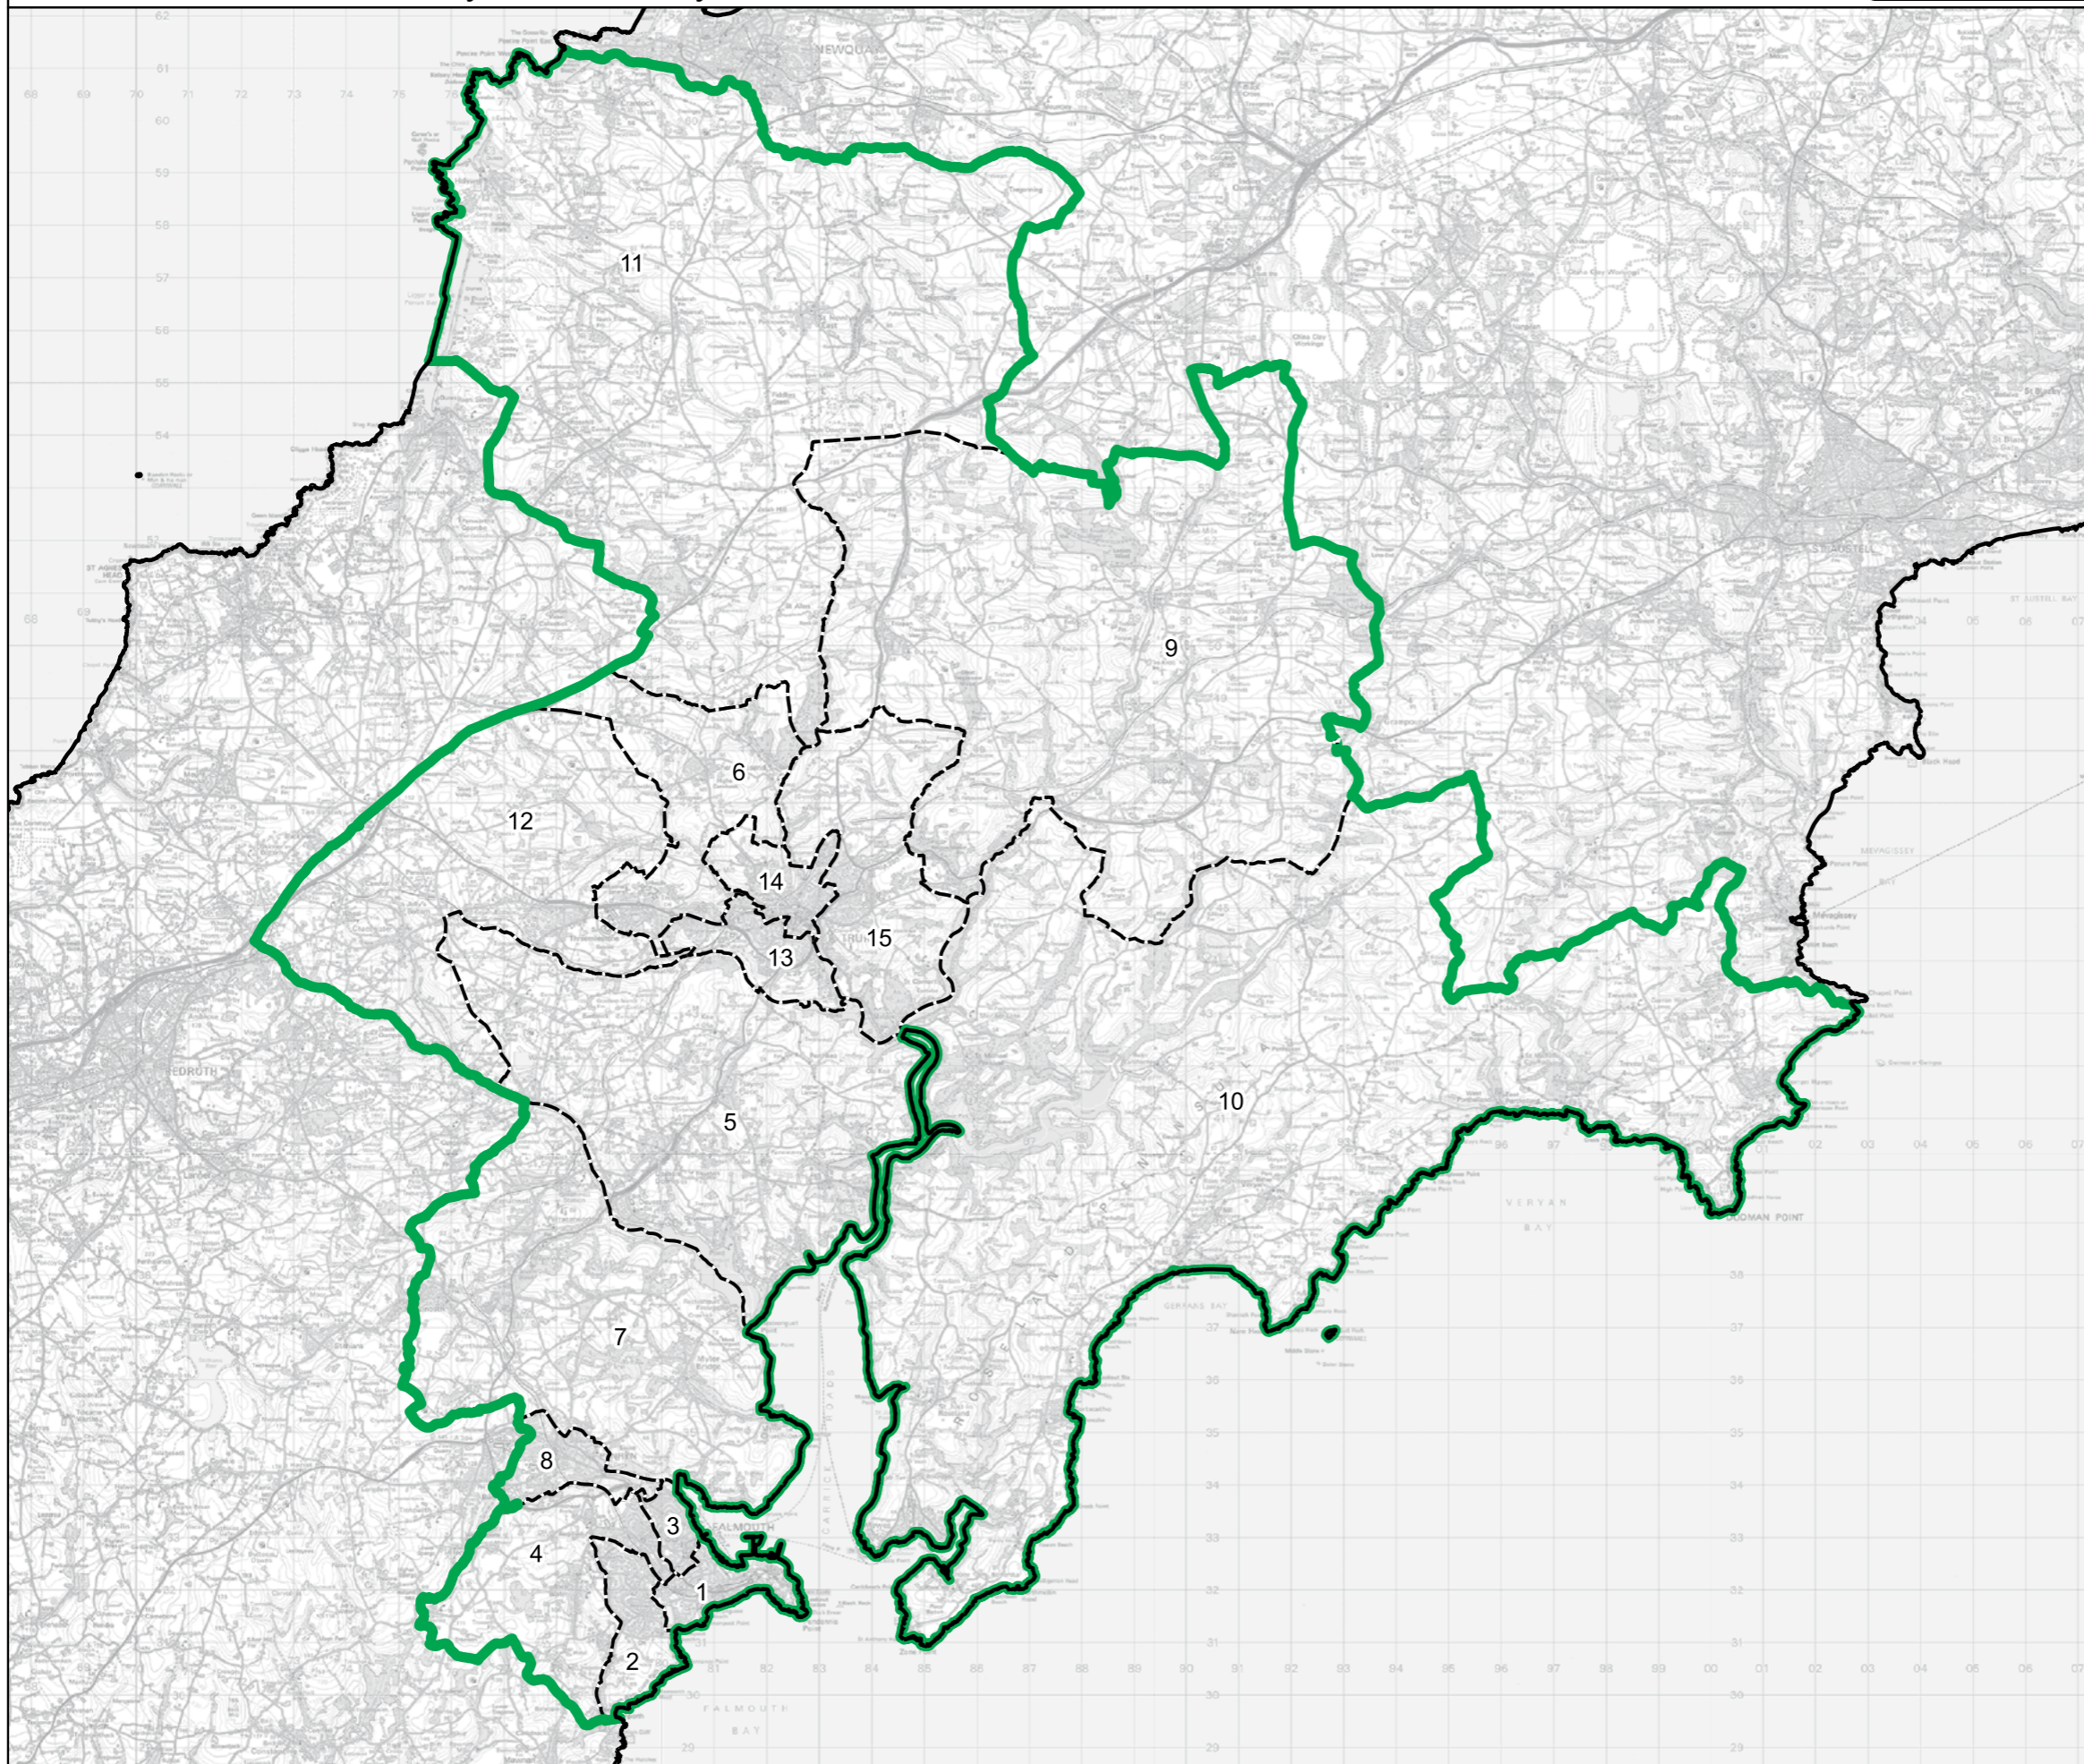

Wards:

- 1 Falmouth Arwenack
- 2 Falmouth Boslowick
- 3 Falmouth Penwerris
- 4 Falmouth Trescobeas & Budock
- 5 Feock & Kea
- 6 Gloweth, Malabar & Shortlanesend
- 7 Mylor, Perranarworthal & Ponsanooth
- 8 Penryn
- 9 Probus & St Erme
- 10 St Goran, Tregony & the Roseland
- 11 St Newlyn East, Cubert & Goonhavern
- 12 Threemilestone & Chacewater
- 13 Truro Boscawen & Redannick
- 14 Truro Moresk & Trehaverne
- 15 Truro Tregolls

- Constituency
- Local Authorities
- Wards

0 1 2 km

© Crown copyright and database rights 2023 OS 100018289. You are permitted to use this data solely to enable you to respond to, or interact with, the organisation that provided you with the data. You are not permitted to copy, sub-licence, distribute or sell any of this data to third parties in any form. Third party rights to enforce the terms of this licence shall be reserved to OS.