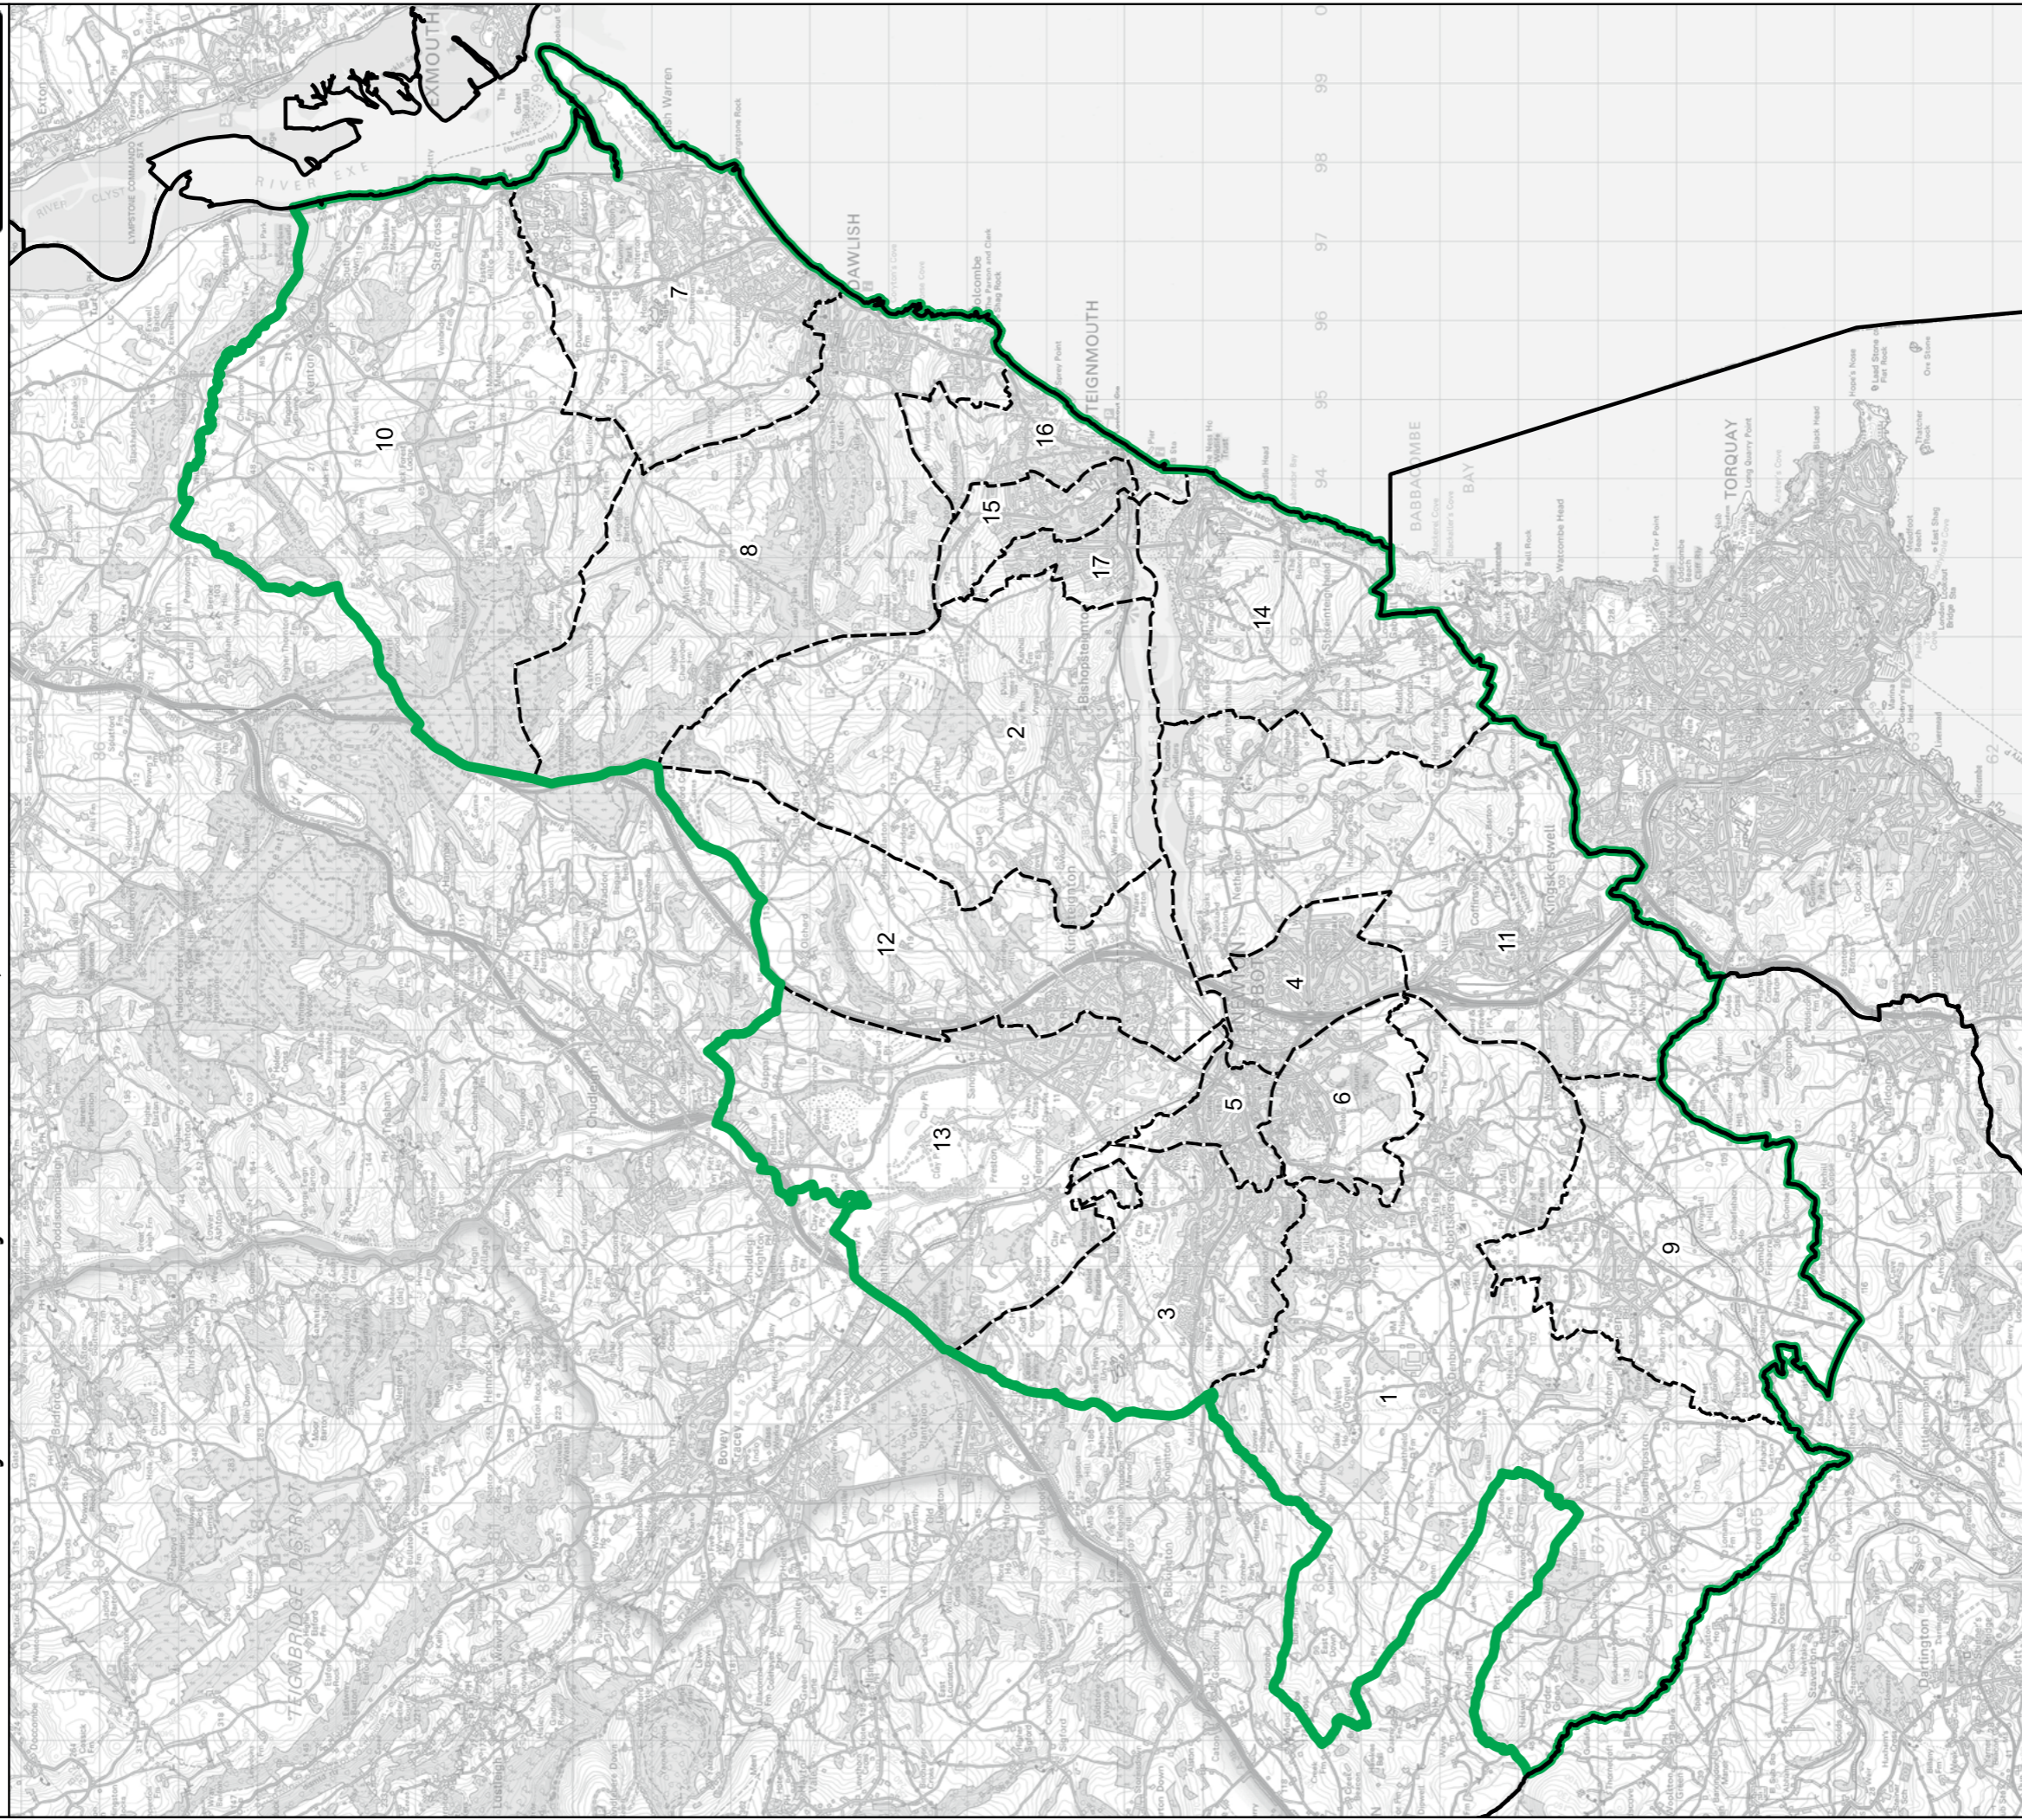

Boundary Commission for England - Final Recommendations for the South West Region
Newton Abbot County Constituency - Electorate 72,956

Wards:

- 1 Ambrook
- 2 Bishopsteignton
- 3 Bradley
- 4 Buckland & Milber
- 5 Bushell
- 6 College
- 7 Dawlish North East
- 8 Dawlish South West
- 9 Ipplepen
- 10 Kenton & Starcross
- 11 Kerswell-with-Combe
- 12 Kingsteignton East
- 13 Kingsteignton West
- 14 Shaldon & Stokeinteignhead
- 15 Teignmouth Central
- 16 Teignmouth East
- 17 Teignmouth West

- Constituency
- Local Authorities
- Wards

© Crown copyright and database rights 2023 OS 100018269. You are permitted to use this data solely to enable you to respond to, or interact with, the organisation that provided you with the data. You are not permitted to copy, sub-licence, distribute or sell any of this data to third parties in any form. Third party rights to enforce the terms of this licence shall be reserved to OS.

Newton Abbot County Constituency