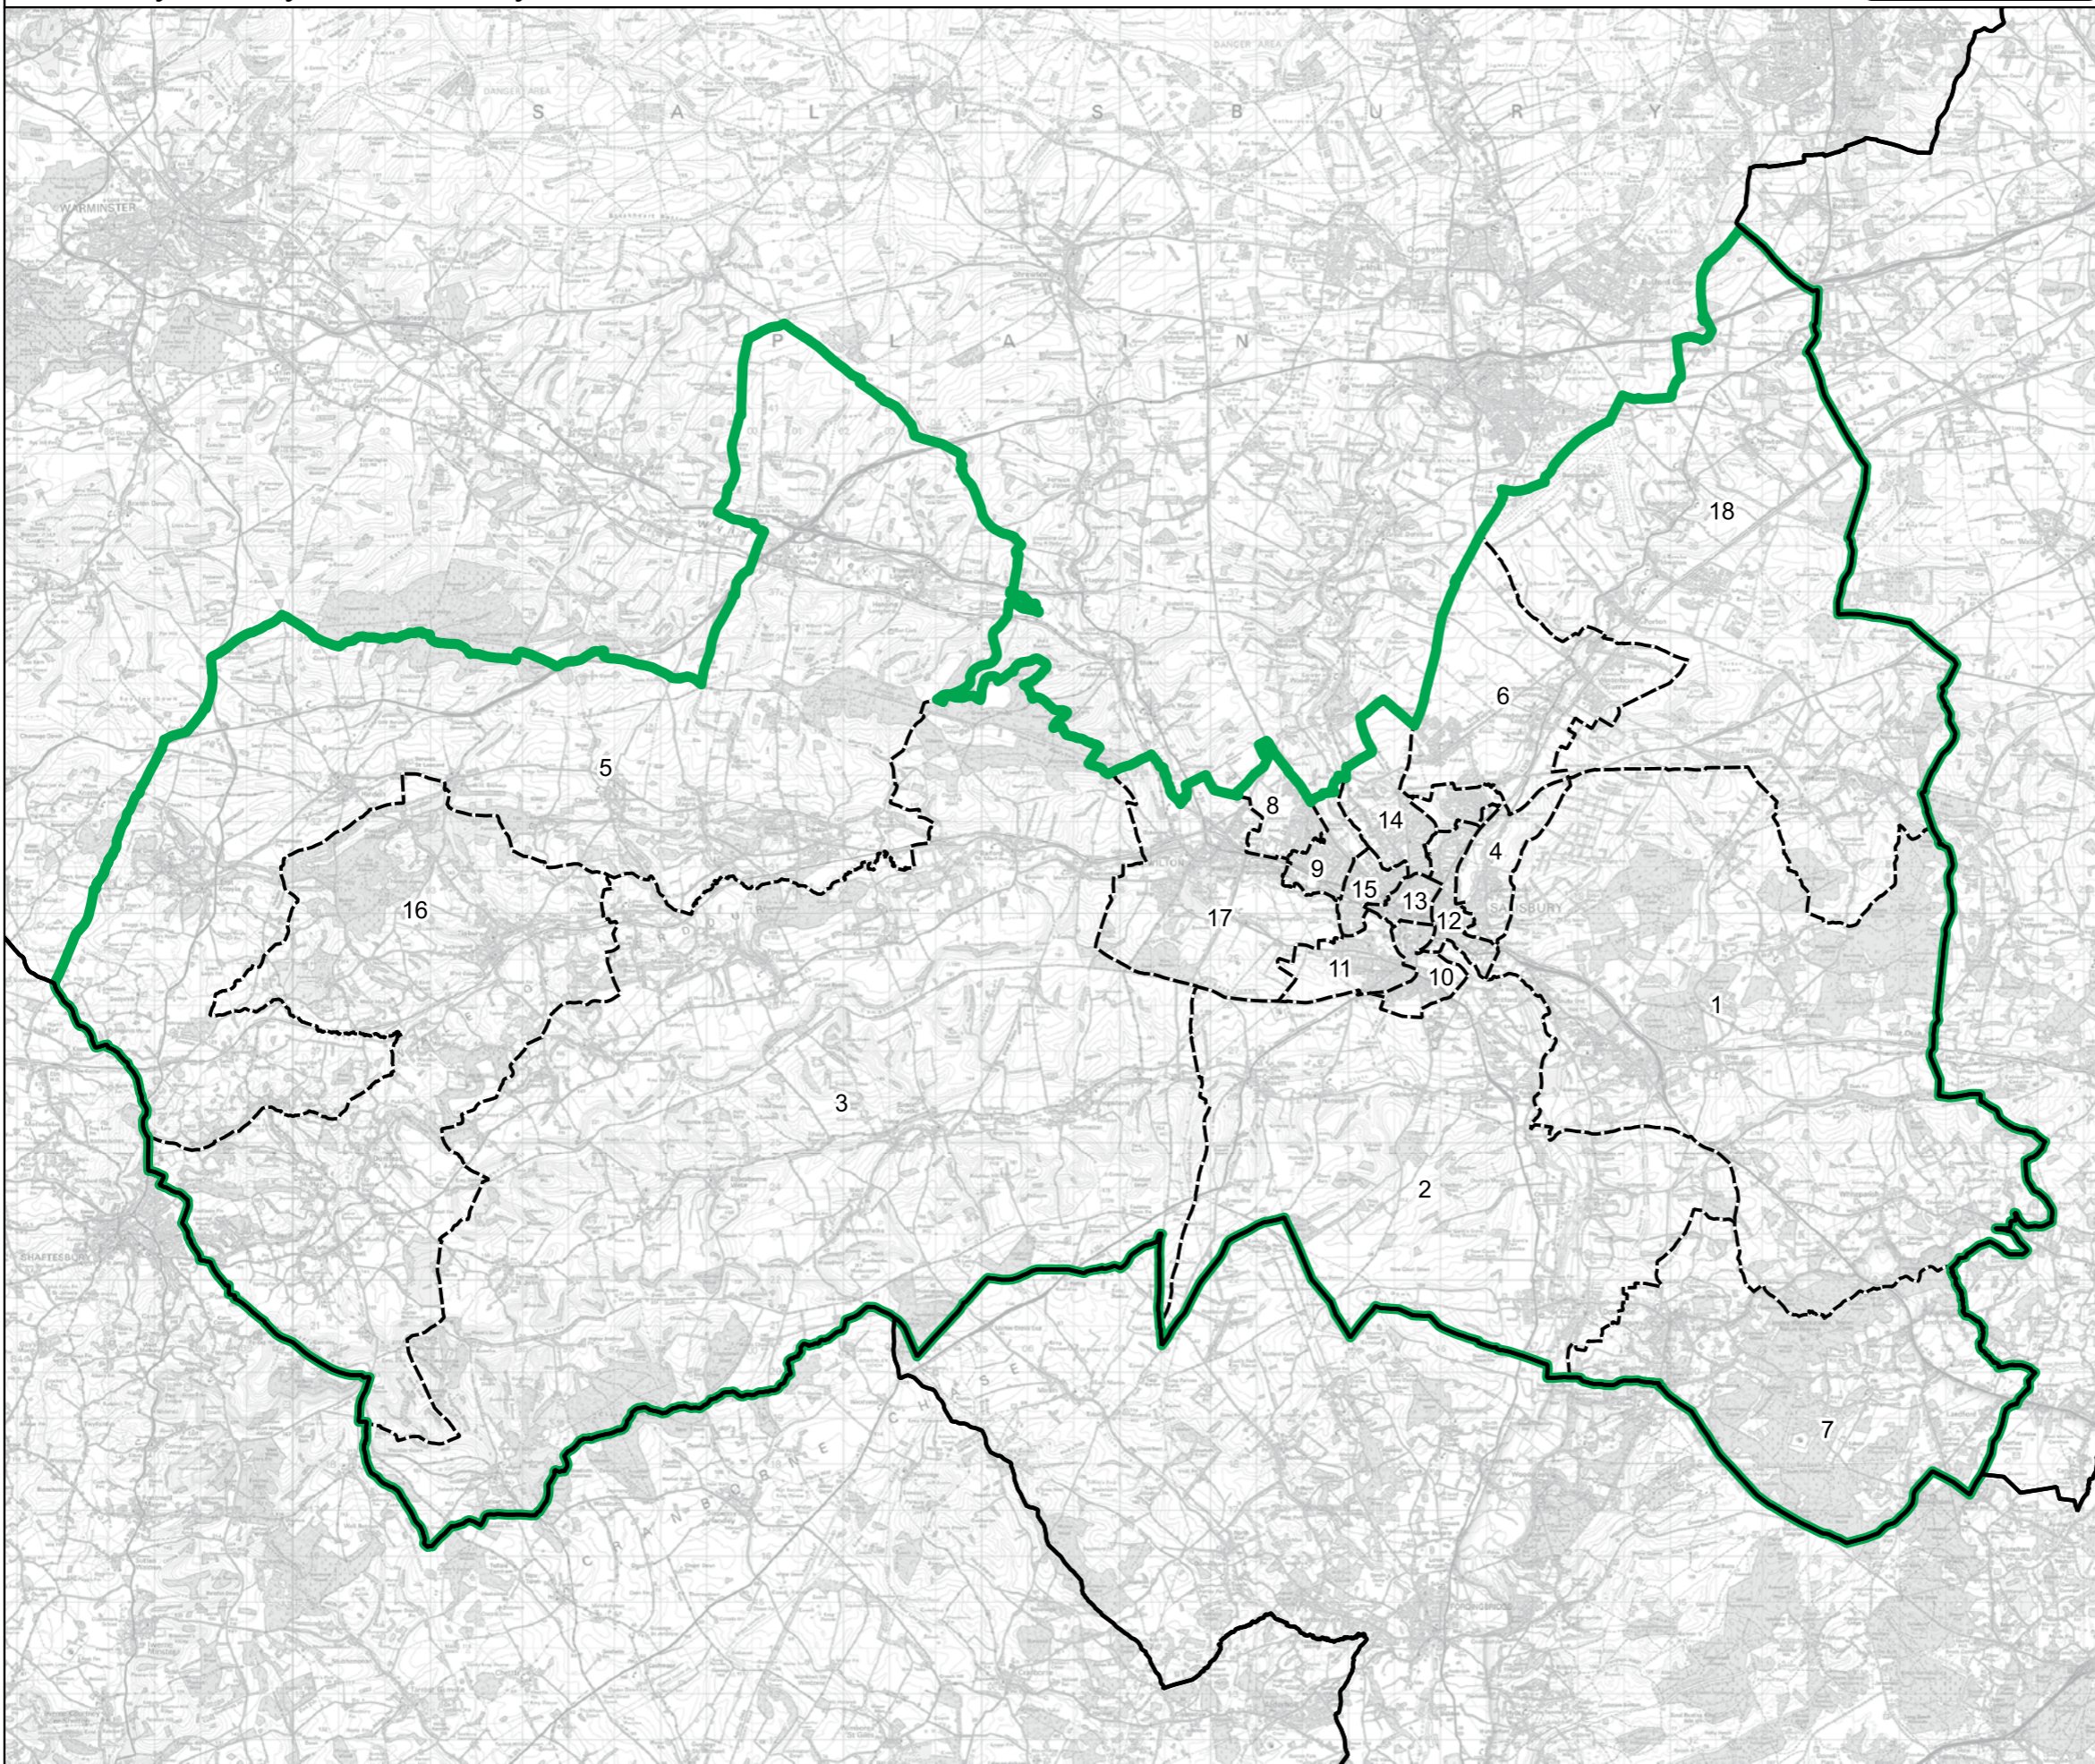

Wards:

- 1 Alderbury & Whiteparish
- 2 Downton & Ebble Valley
- 3 Fovant & Chalke Valley
- 4 Laverstock
- 5 Nadder Valley
- 6 Old Sarum & Lower Bourne Valley
- 7 Redlynch & Landford
- 8 Salisbury Bemerton Heath
- 9 Salisbury Fisherton & Bemerton Village
- 10 Salisbury Harnham East
- 11 Salisbury Harnham West
- 12 Salisbury Milford
- 13 Salisbury St Edmund's
- 14 Salisbury St Francis & Stratford
- 15 Salisbury St Paul's
- 16 Tisbury
- 17 Wilton
- 18 Winterslow & Upper Bourne Valley

- Constituency
- Local Authorities
- Wards

0 2 4 km

© Crown copyright and database rights 2023 OS 100018289. You are permitted to use this data solely to enable you to respond to, or interact with, the organisation that provided you with the data. You are not permitted to copy, sub-licence, distribute or sell any of this data to third parties in any form. Third party rights to enforce the terms of this licence shall be reserved to OS.

Salisbury County Constituency