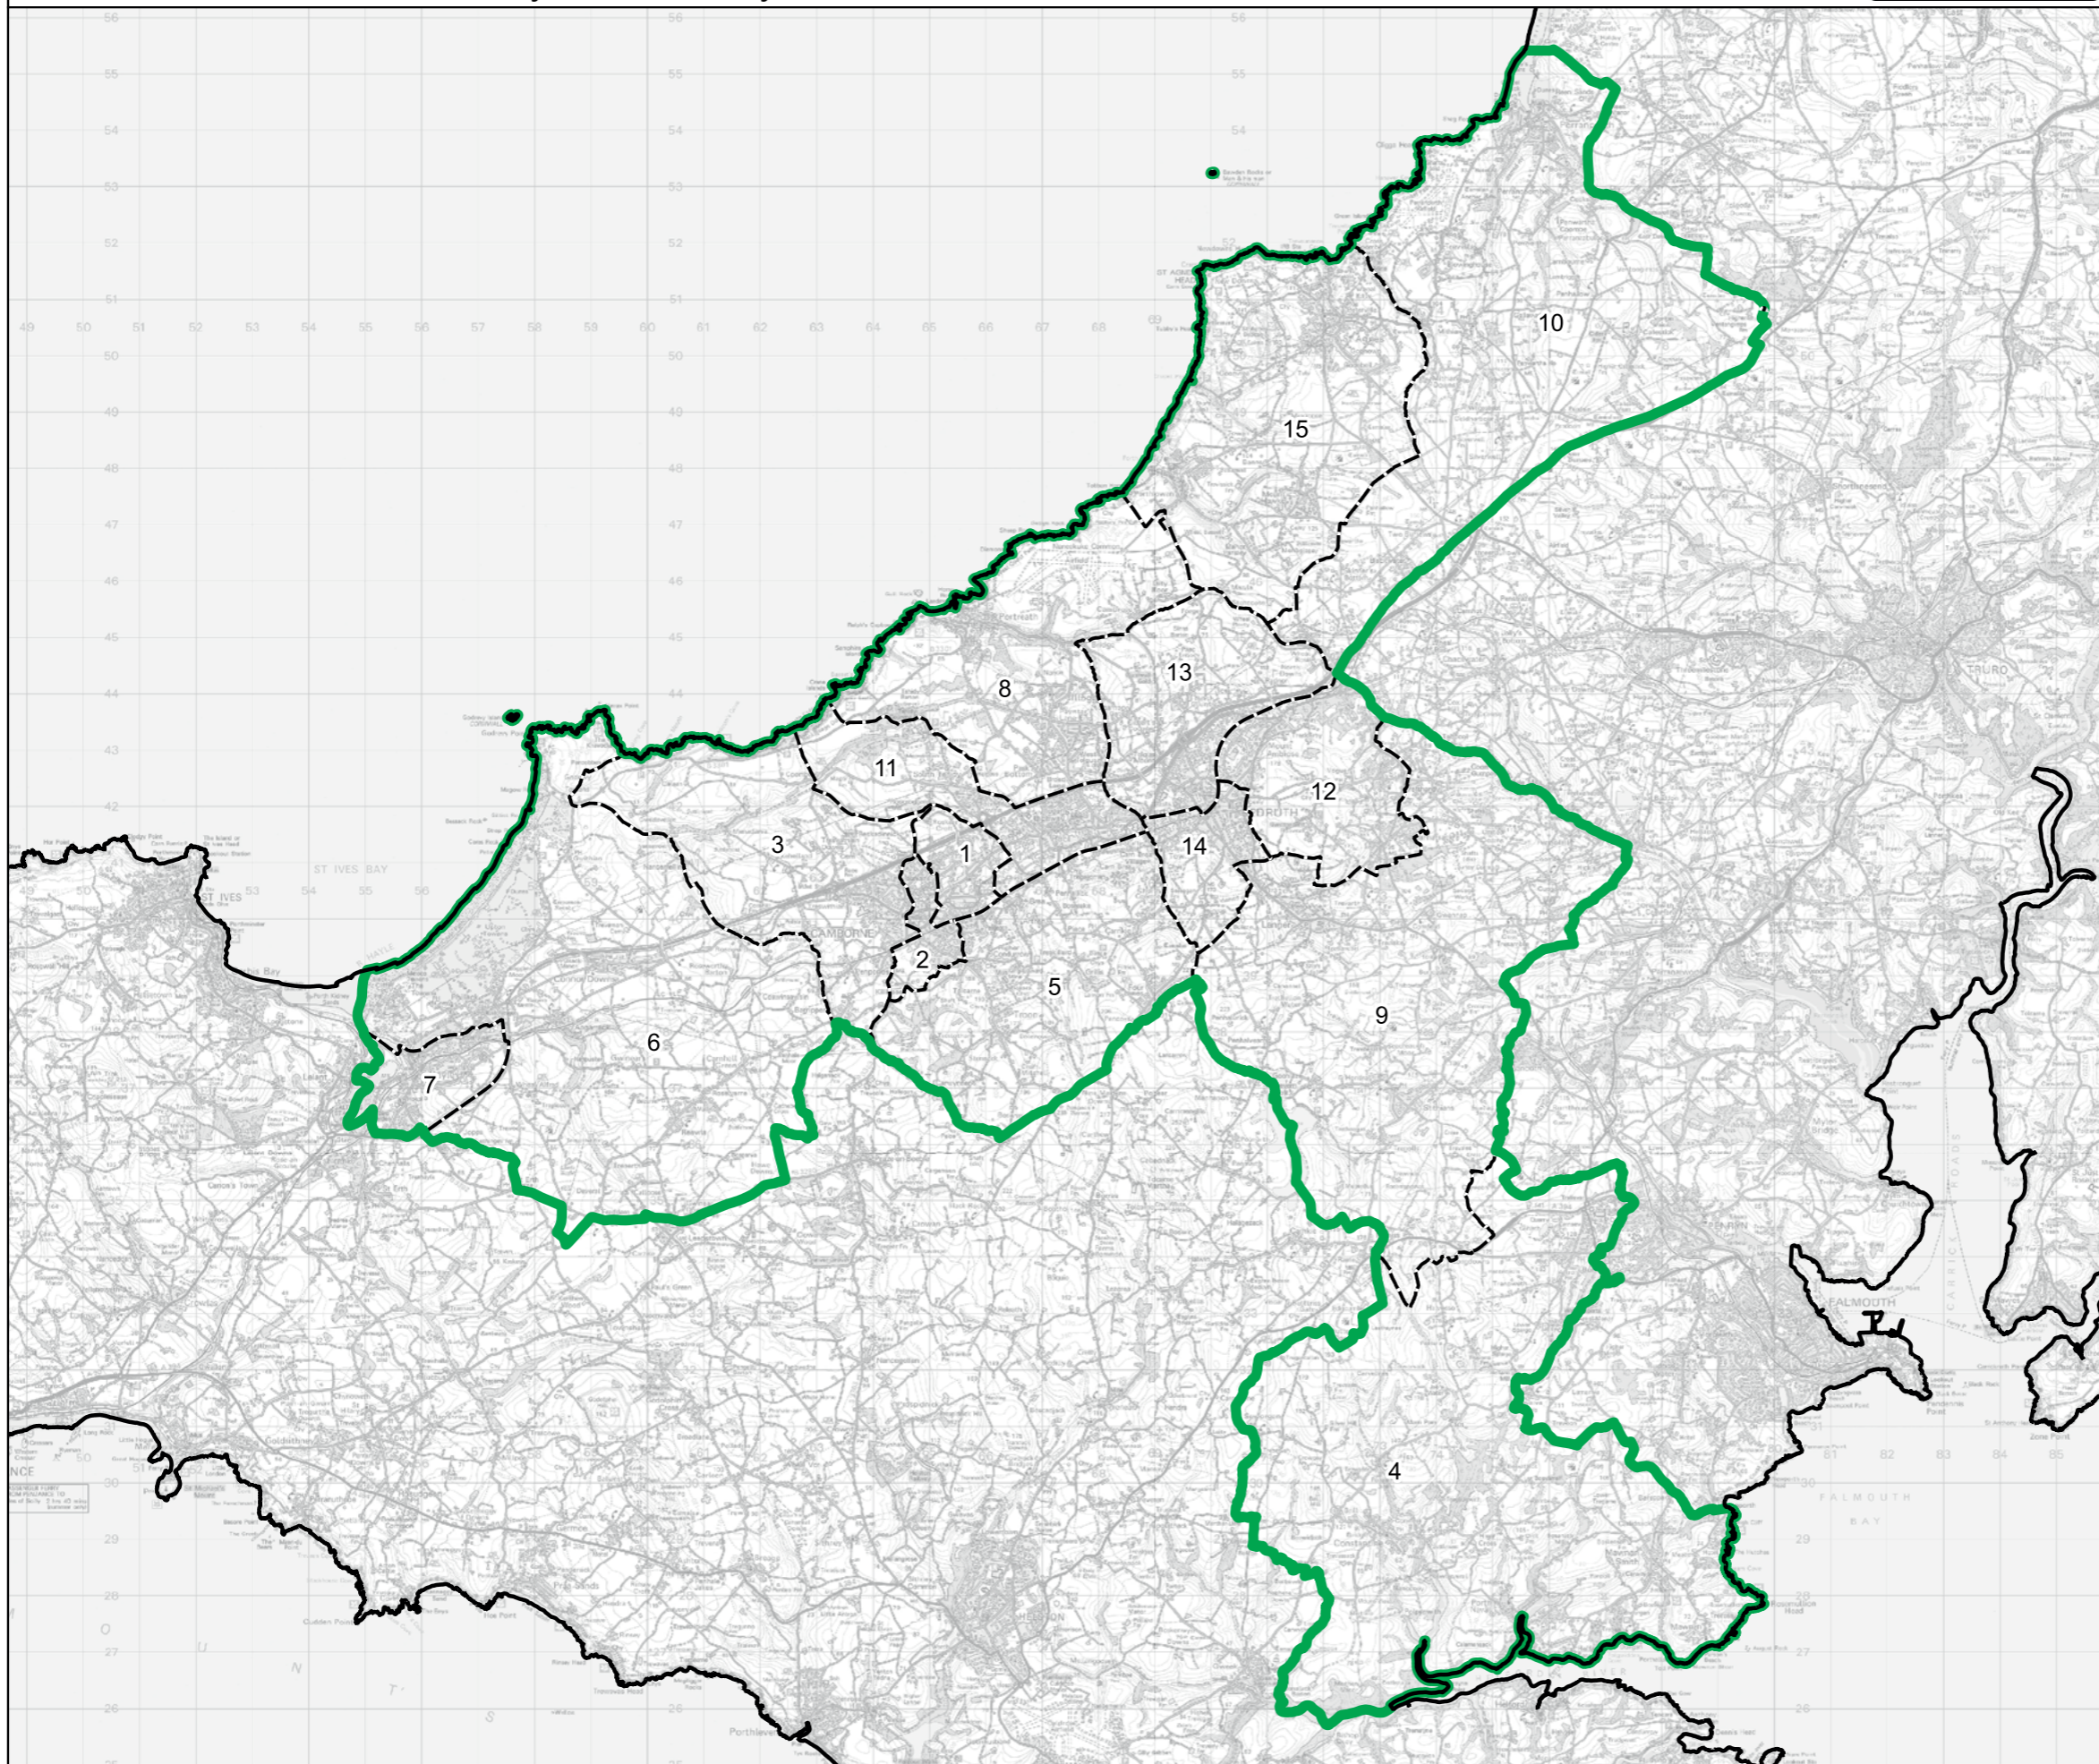

Wards:

- 1 Camborne Roskear & Tuckingmill
- 2 Camborne Trelowarren
- 3 Camborne West & Treswithian
- 4 Constantine, Mabe & Mawnan
- 5 Four Lanes, Beacon & Troon
- 6 Gwinear-Gwithian & Hayle East
- 7 Hayle West
- 8 Illogan & Portreath
- 9 Lanner, Stithians & Gwennap
- 10 Perranporth
- 11 Pool & Tehidy
- 12 Redruth Central, Carharrack & St Day
- 13 Redruth North
- 14 Redruth South
- 15 St Agnes

Constituency
 Local Authorities
 Wards

0 1 2 km

N

© Crown copyright and database rights 2023 OS 100018289. You are permitted to use this data solely to enable you to respond to, or interact with, the organisation that provided you with the data. You are not permitted to copy, sub-licence, distribute or sell any of this data to third parties in any form. Third party rights to enforce the terms of this licence shall be reserved to OS.