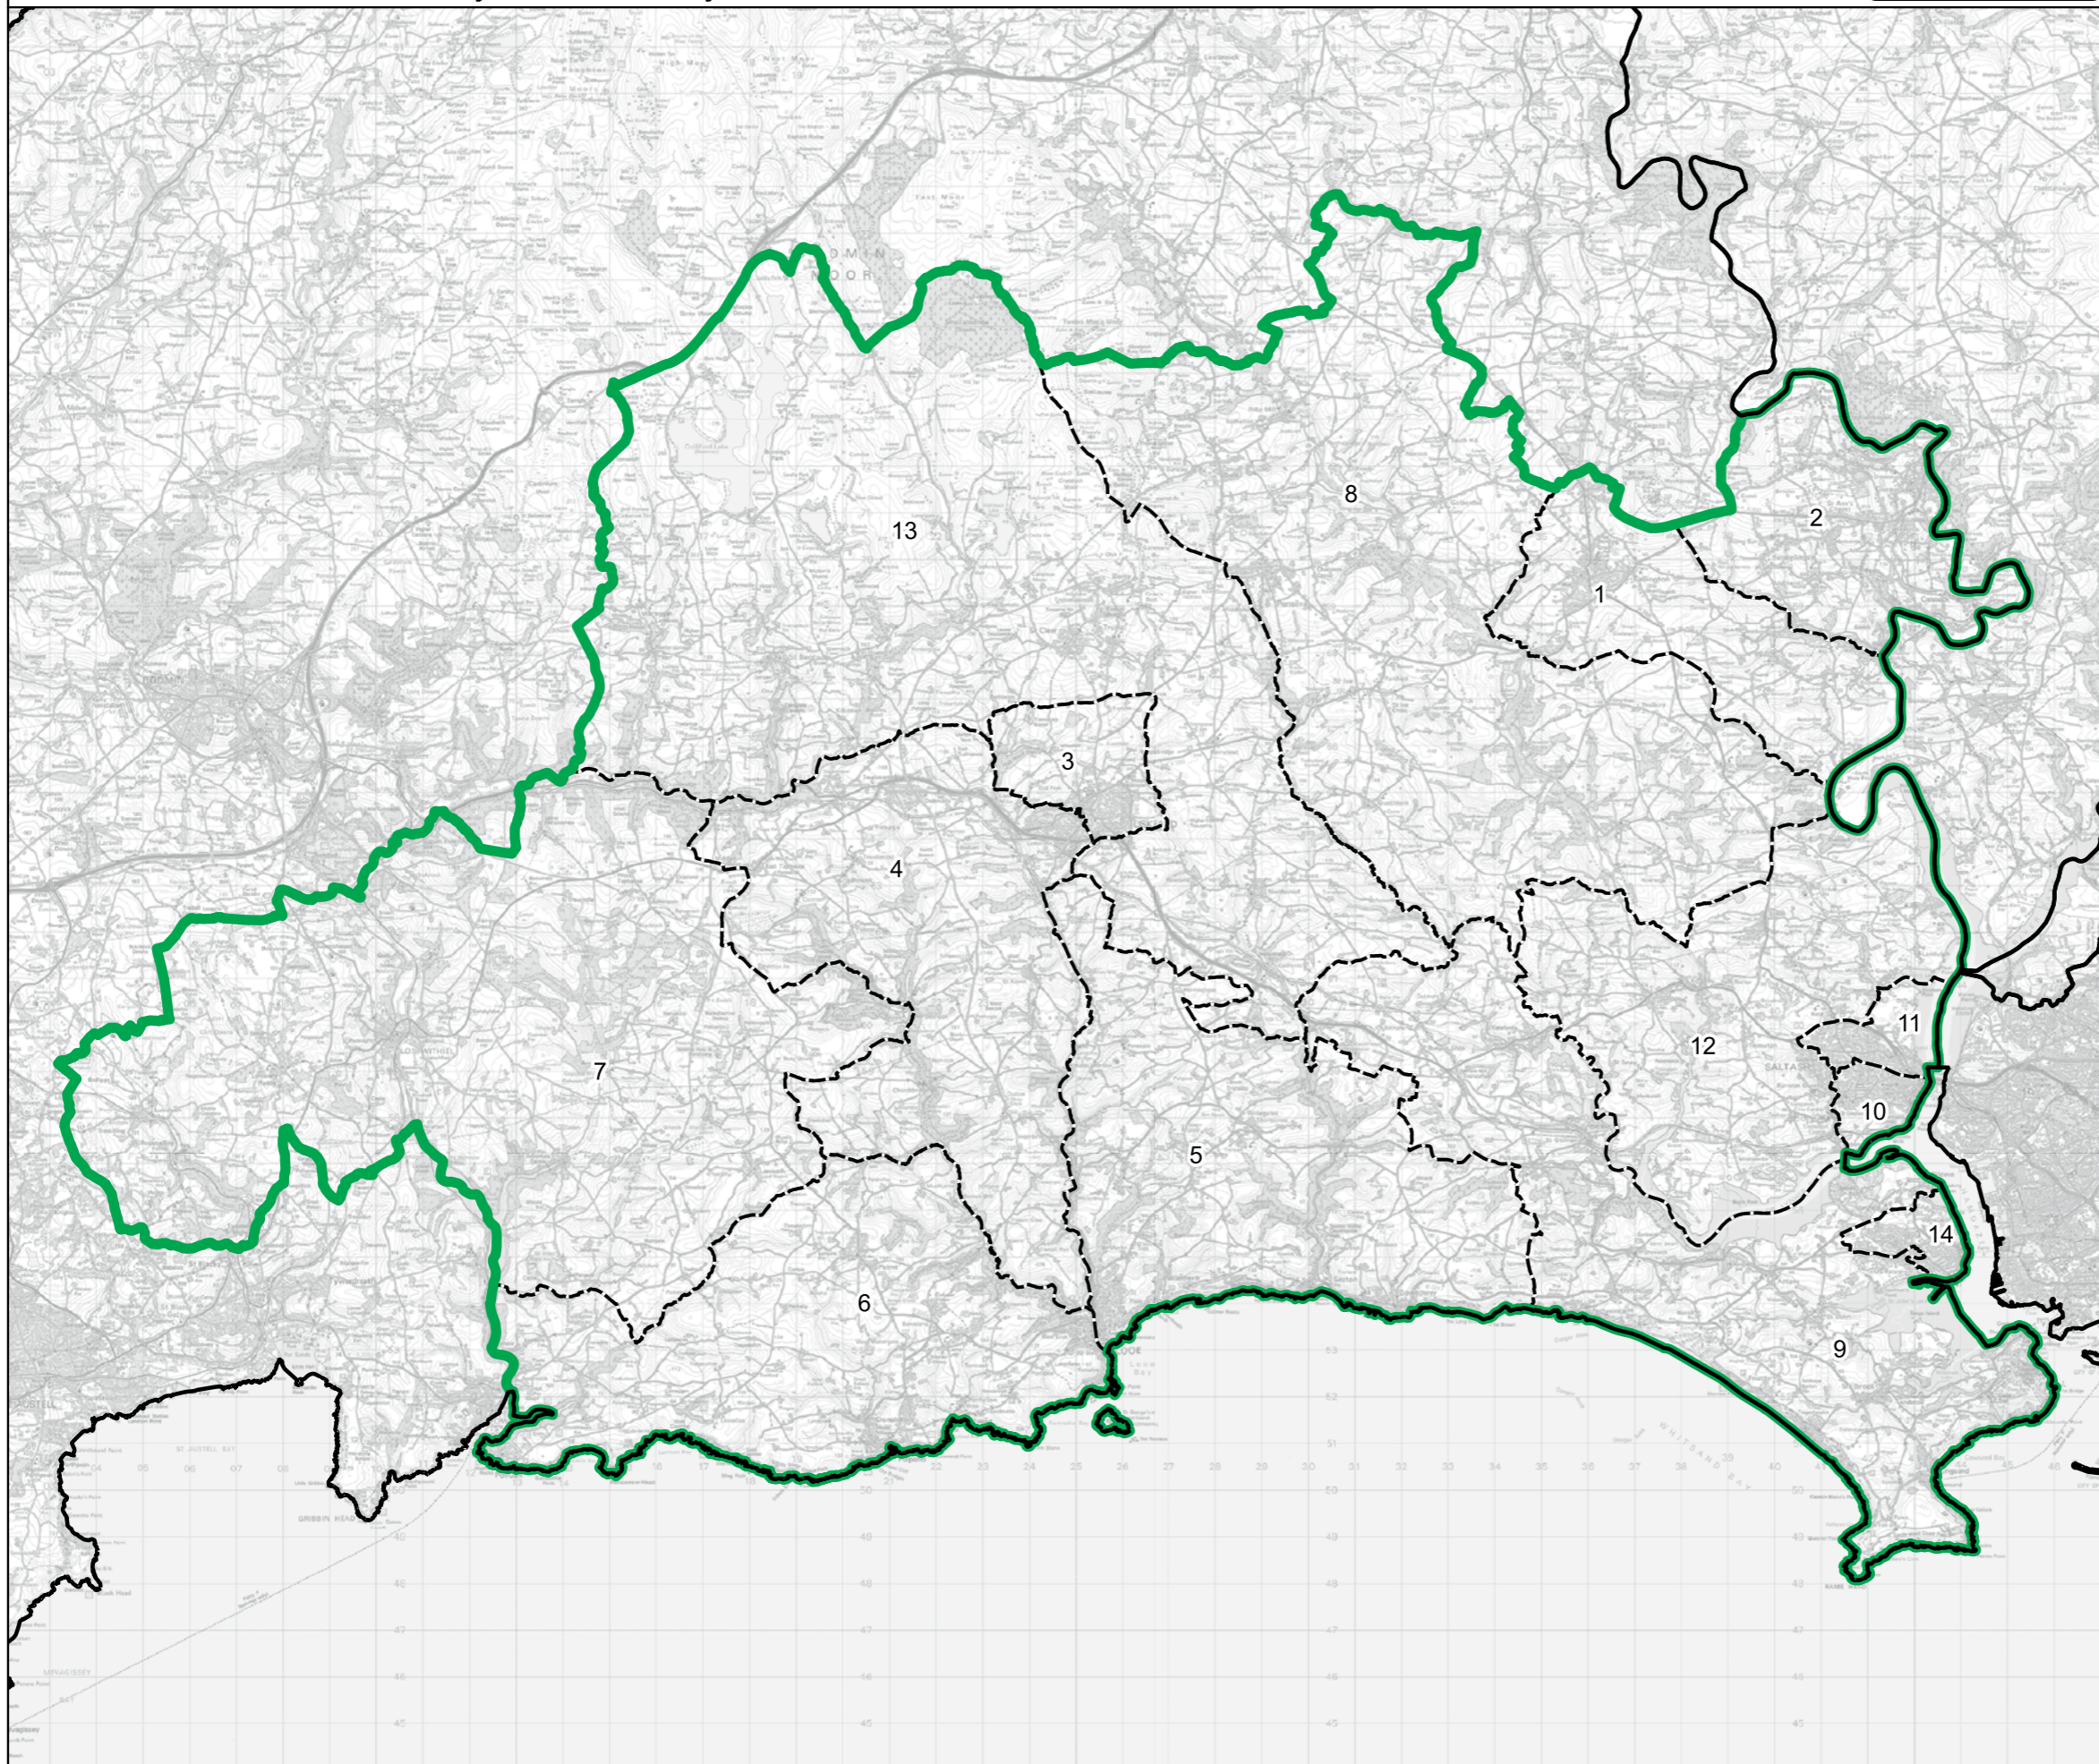

Wards:

- 1 Callington & St Dominic
- 2 Calstock
- 3 Liskeard Central
- 4 Liskeard South & Dobwalls
- 5 Looe East & Devoick
- 6 Looe West, Pelynt, Lansallos & Lanteglos
- 7 Lostwithiel & Lanreath
- 8 Lynher
- 9 Rame Peninsula & St Germans
- 10 Saltash Essa
- 11 Saltash Tamar
- 12 Saltash Trematon & Landrake
- 13 St Cleer & Menheniot
- 14 Torpoint

- Constituency
- Local Authorities
- Wards

0 2 4 km

© Crown copyright and database rights 2023 OS 100018289. You are permitted to use this data solely to enable you to respond to, or interact with, the organisation that provided you with the data. You are not permitted to copy, sub-licence, distribute or sell any of this data to third parties in any form. Third party rights to enforce the terms of this licence shall be reserved to OS.