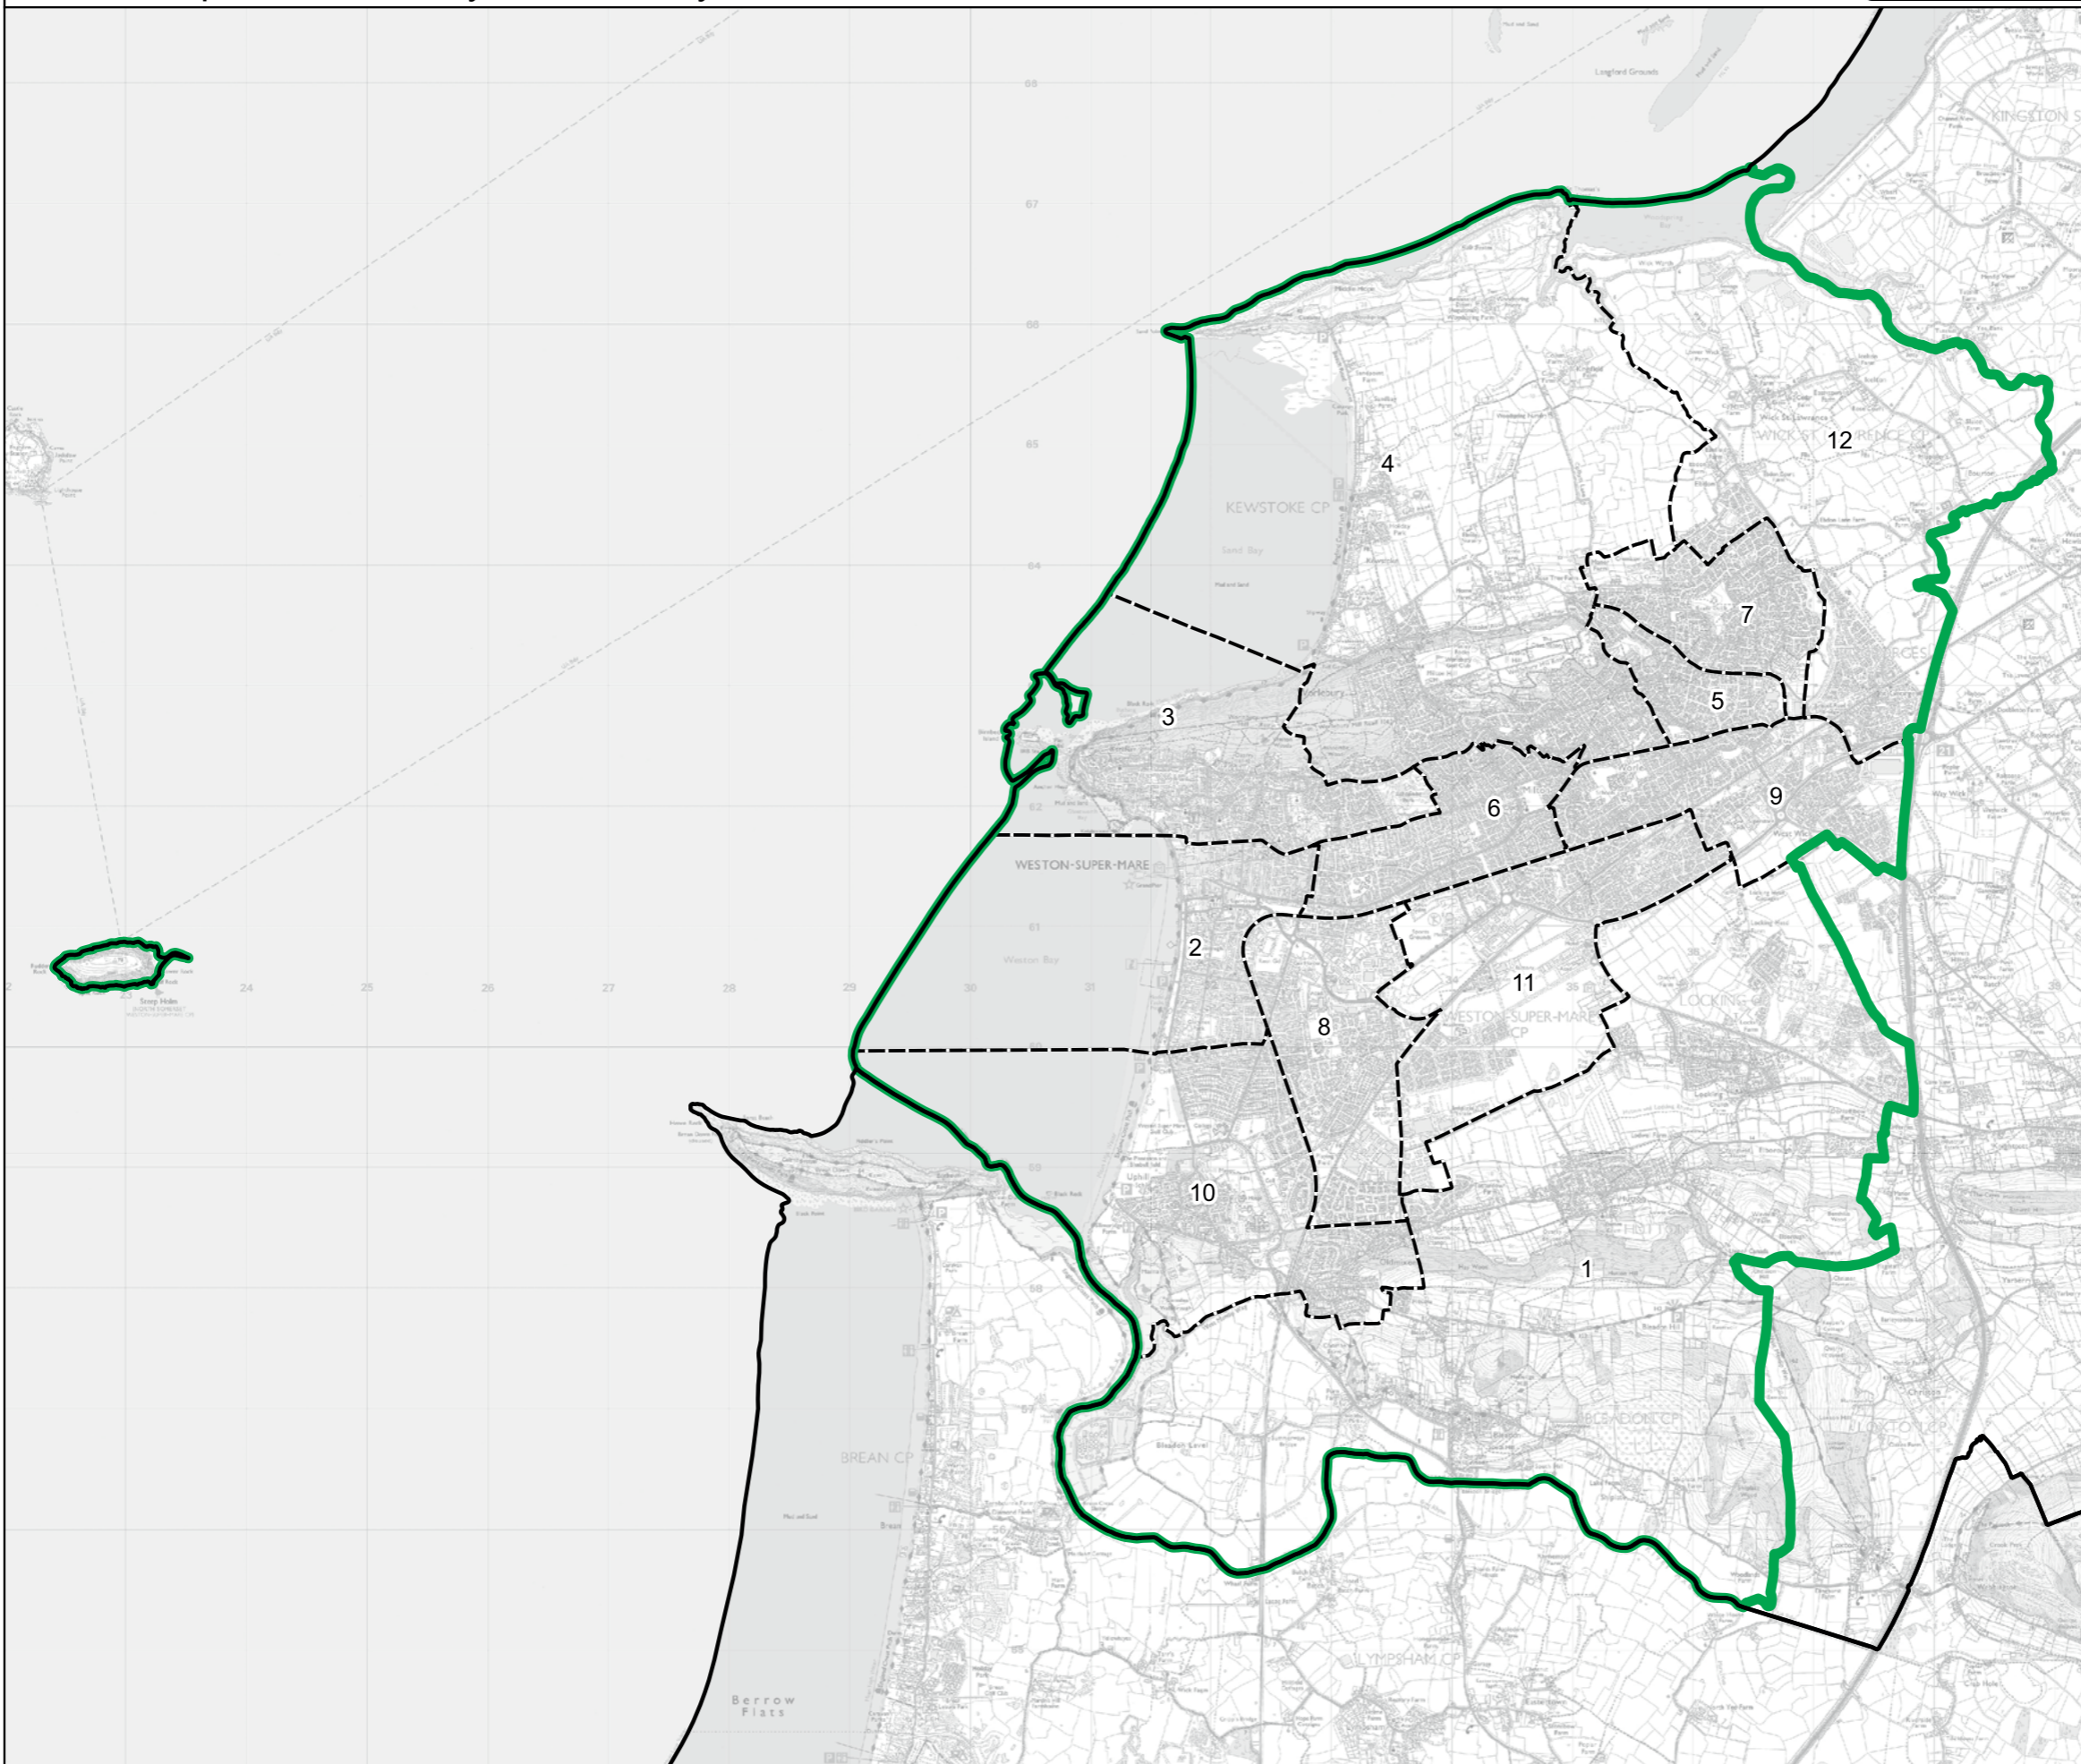

Boundary Commission for England - Final Recommendations for the South West Region

Weston-super-Mare County Constituency - Electorate 70,722

Wards:

- 1 Hutton & Locking
- 2 Weston-super-Mare Central
- 3 Weston-super-Mare Hillside
- 4 Weston-super-Mare Kewstoke
- 5 Weston-super-Mare Mid Worle
- 6 Weston-super-Mare Milton
- 7 Weston-super-Mare North Worle
- 8 Weston-super-Mare South
- 9 Weston-super-Mare South Worle
- 10 Weston-super-Mare Uphill
- 11 Weston-super-Mare Winterstoke
- 12 Wick St. Lawrence & St. Georges

- Constituency
- Local Authorities
- Wards

0 0.8 1.6 km

© Crown copyright and database rights 2023 OS 100018289. You are permitted to use this data solely to enable you to respond to, or interact with, the organisation that provided you with the data. You are not permitted to copy, sub-licence, distribute or sell any of this data to third parties in any form. Third party rights to enforce the terms of this licence shall be reserved to OS.