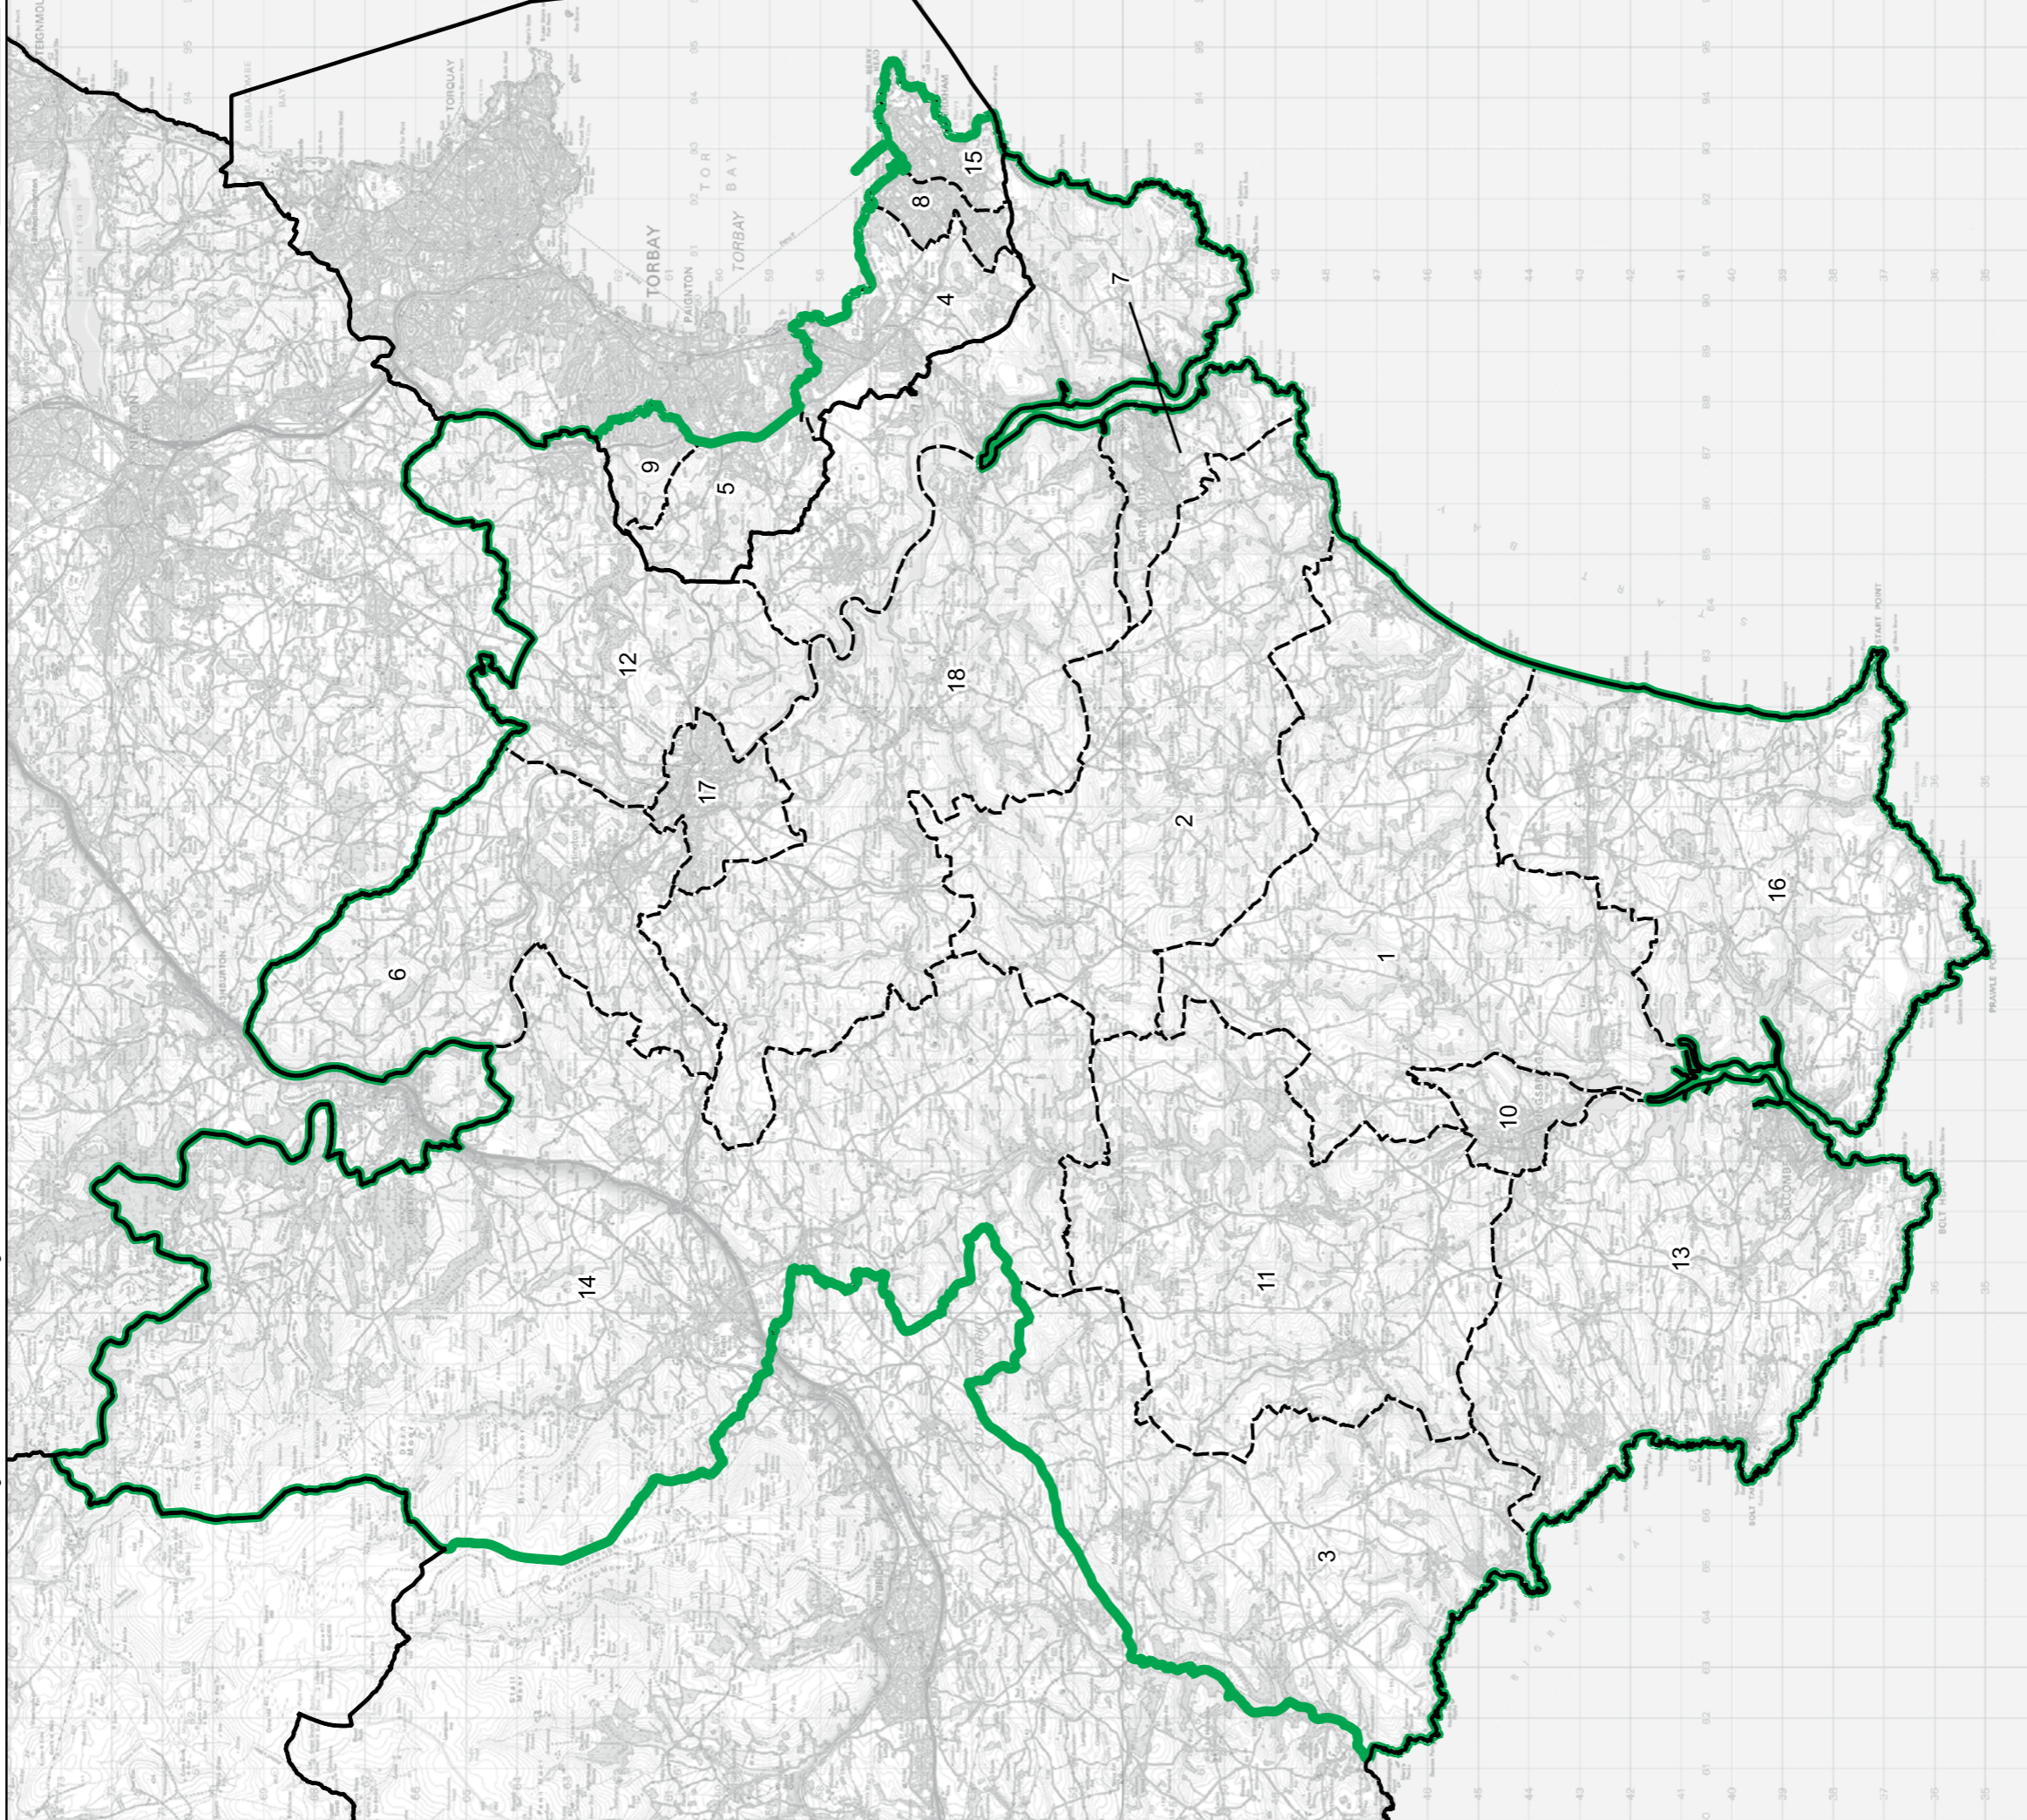

Boundary Commission for England - Final Recommendations for the South West Region
South Devon County Constituency - Electorate 71,691

Wards:

- 1 Allington & Strete
- 2 Blackawton & Stoke Fleming
- 3 Charterlands
- 4 Churston with Galmpton
- 5 Collaton St. Mary
- 6 Dartington & Staverton
- 7 Dartmouth & East Dart
- 8 Furzeham with Summercombe
- 9 King's Ash
- 10 Kingsbridge
- 11 Loddiswell & Avelton
- 12 Marlton & Littlehempston

- 13 Salcombe & Thurlestone
- 14 South Brent
- 15 St. Peter's with St. Mary's
- 16 Stokenham
- 17 Totnes
- 18 West Dart

- Constituency
- Local Authorities
- Wards

© Crown copyright and database rights 2023 OS 100018269. You are permitted to use this data solely to enable you to respond to, or interact with, the organisation that provided you with the data. You are not permitted to copy, sub-licence, distribute or sell any of this data to third parties in any form. Third party rights to enforce the terms of this licence shall be reserved to OS.

South Devon County Constituency