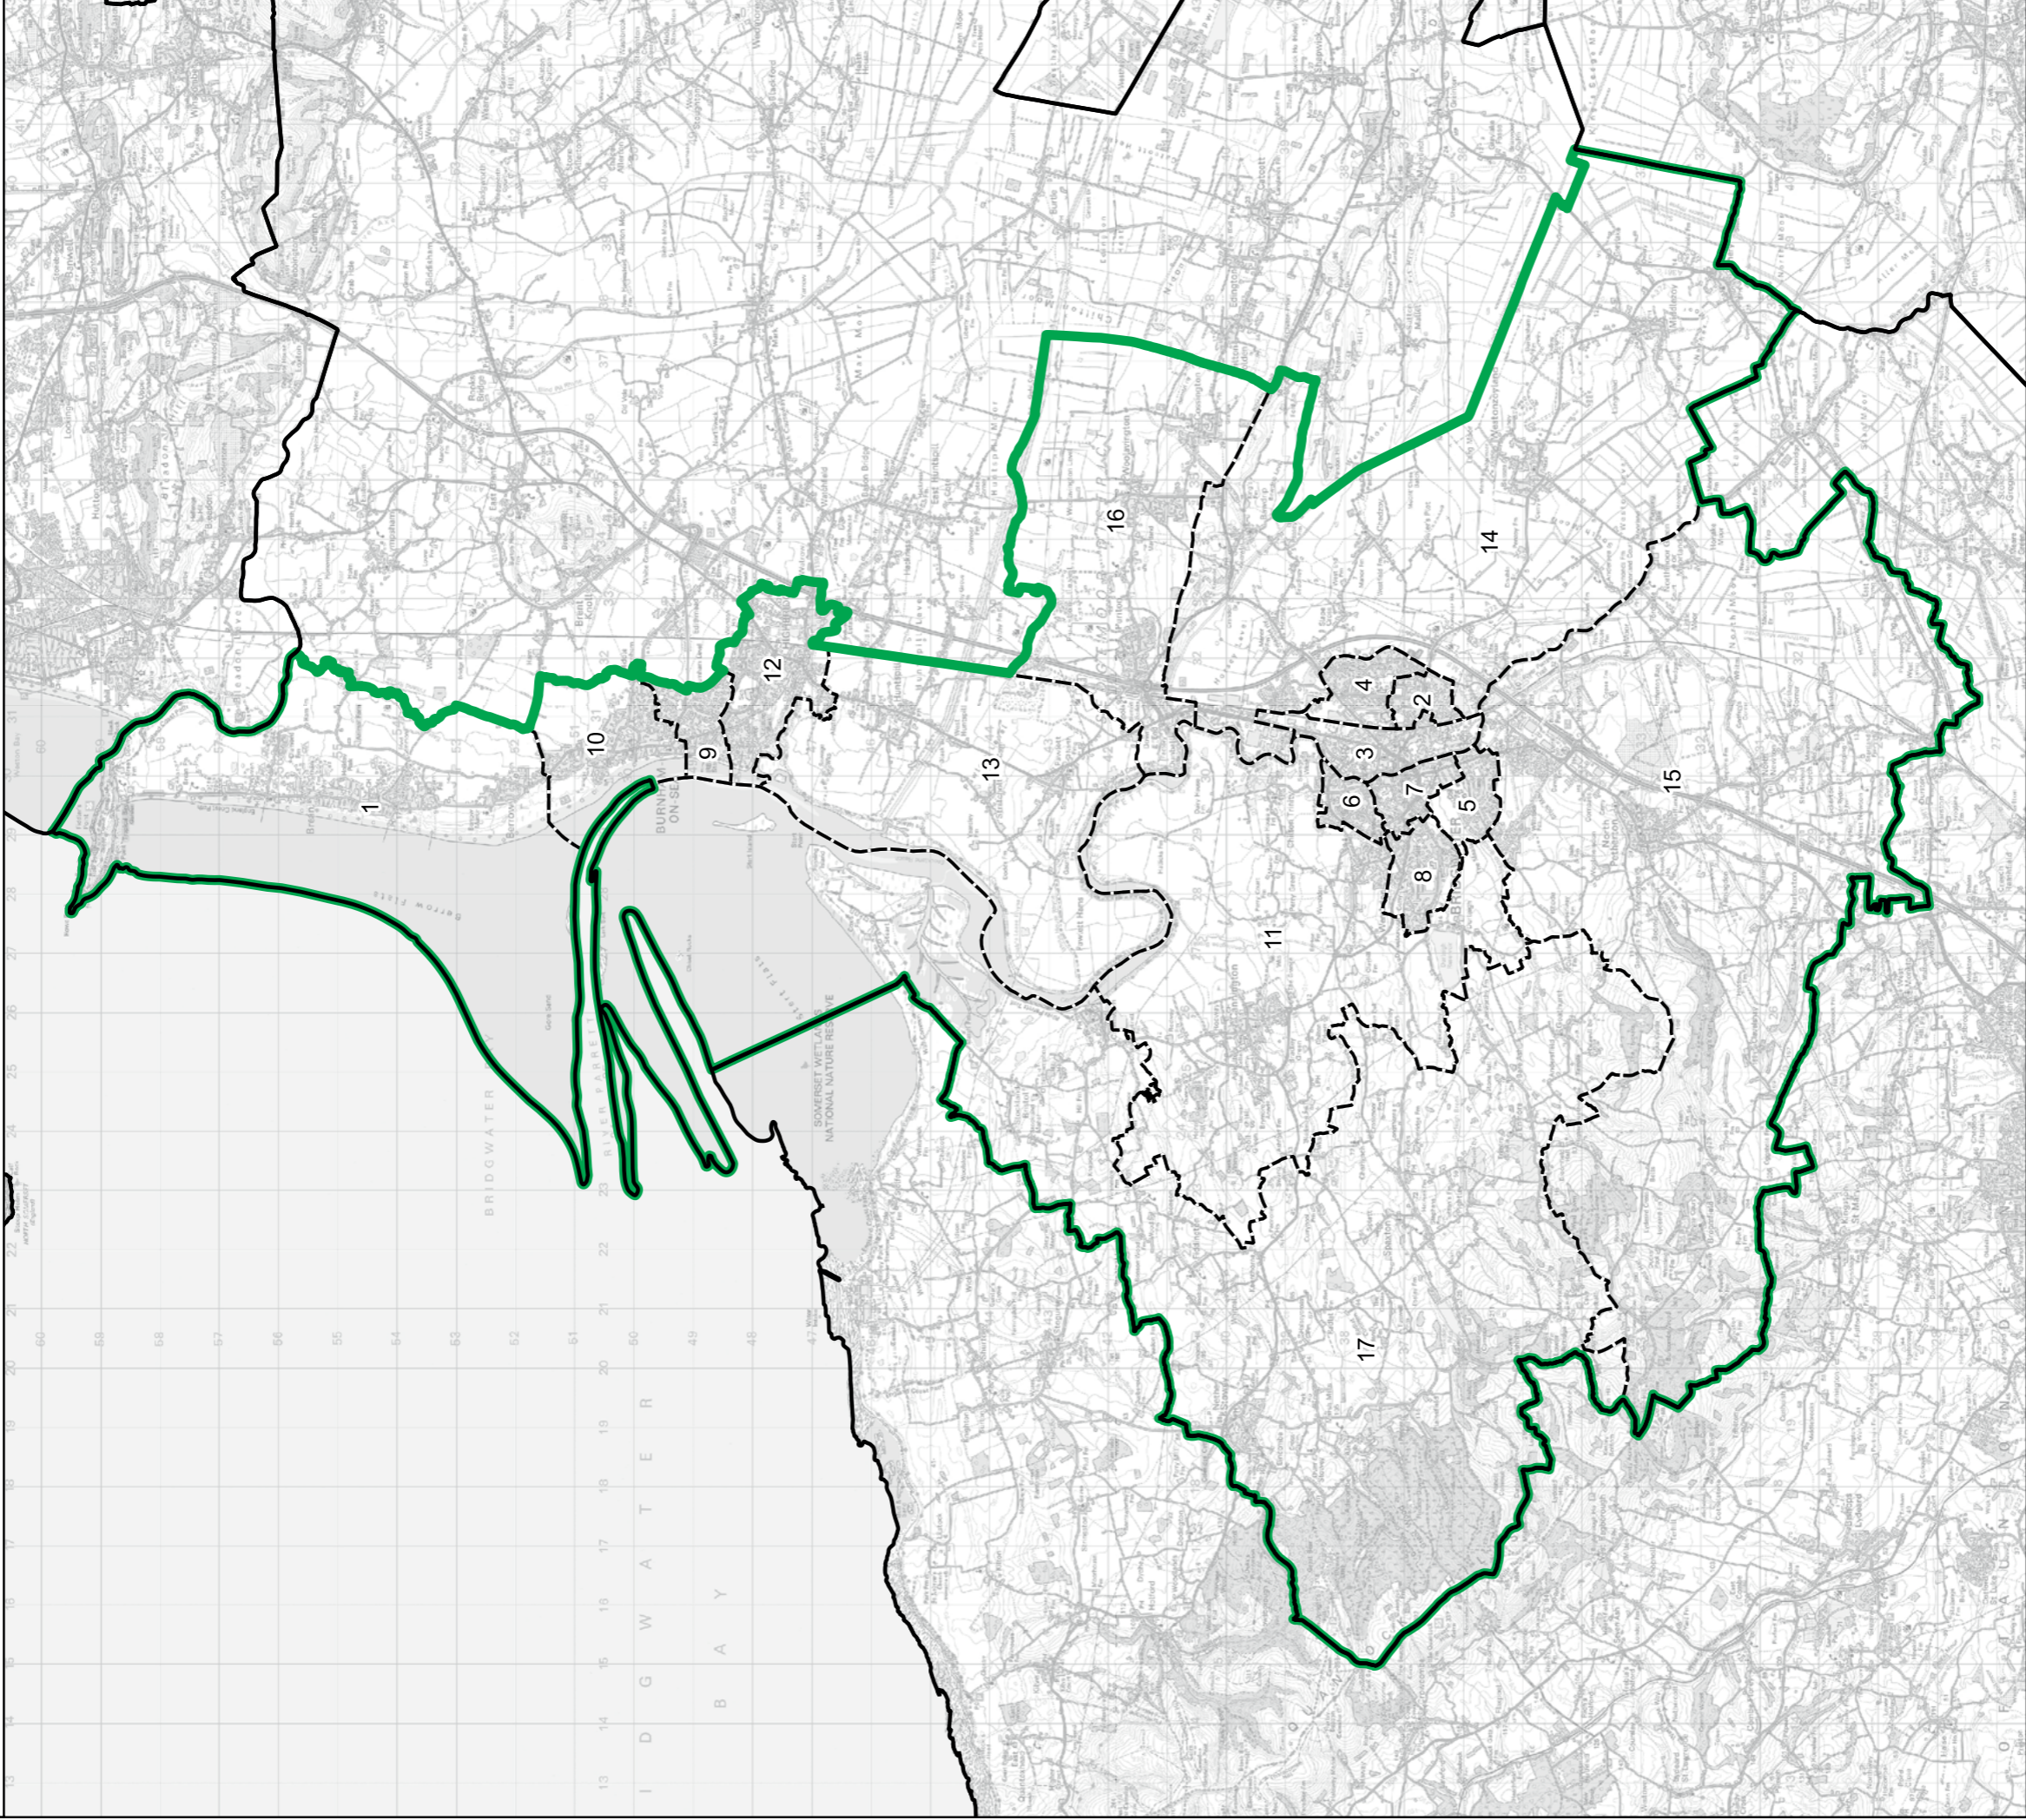

Boundary Commission for England - Final Recommendations for the South West Region
Bridgwater County Constituency - Electorate 71,418

Wards:

- 1 Berrow
- 2 Bridgwater Dunwear
- 3 Bridgwater Eastover
- 4 Bridgwater Fairfax
- 5 Bridgwater Hamp
- 6 Bridgwater Victoria
- 7 Bridgwater Westover
- 8 Bridgwater Wyndham
- 9 Burnham Central
- 10 Burnham North
- 11 Cannington and Wembdon
- 12 Highbridge and Burnham Marine
- 13 Huntspill and Pawlett
- 14 King's Isle

- 15 North Petherton
- 16 Puriton and Woolavington
- 17 Quantocks

- Constituency
- Local Authorities
- Wards

© Crown copyright and database rights 2023 OS 100018289. You are permitted to use this data solely to enable you to respond to, or interact with, the organisation that provided you with the data. You are not permitted to copy, sub-licence, distribute or sell any of this data to third parties in any form. Third party rights to enforce the terms of this licence shall be reserved to OS.

Bridgwater County Constituency