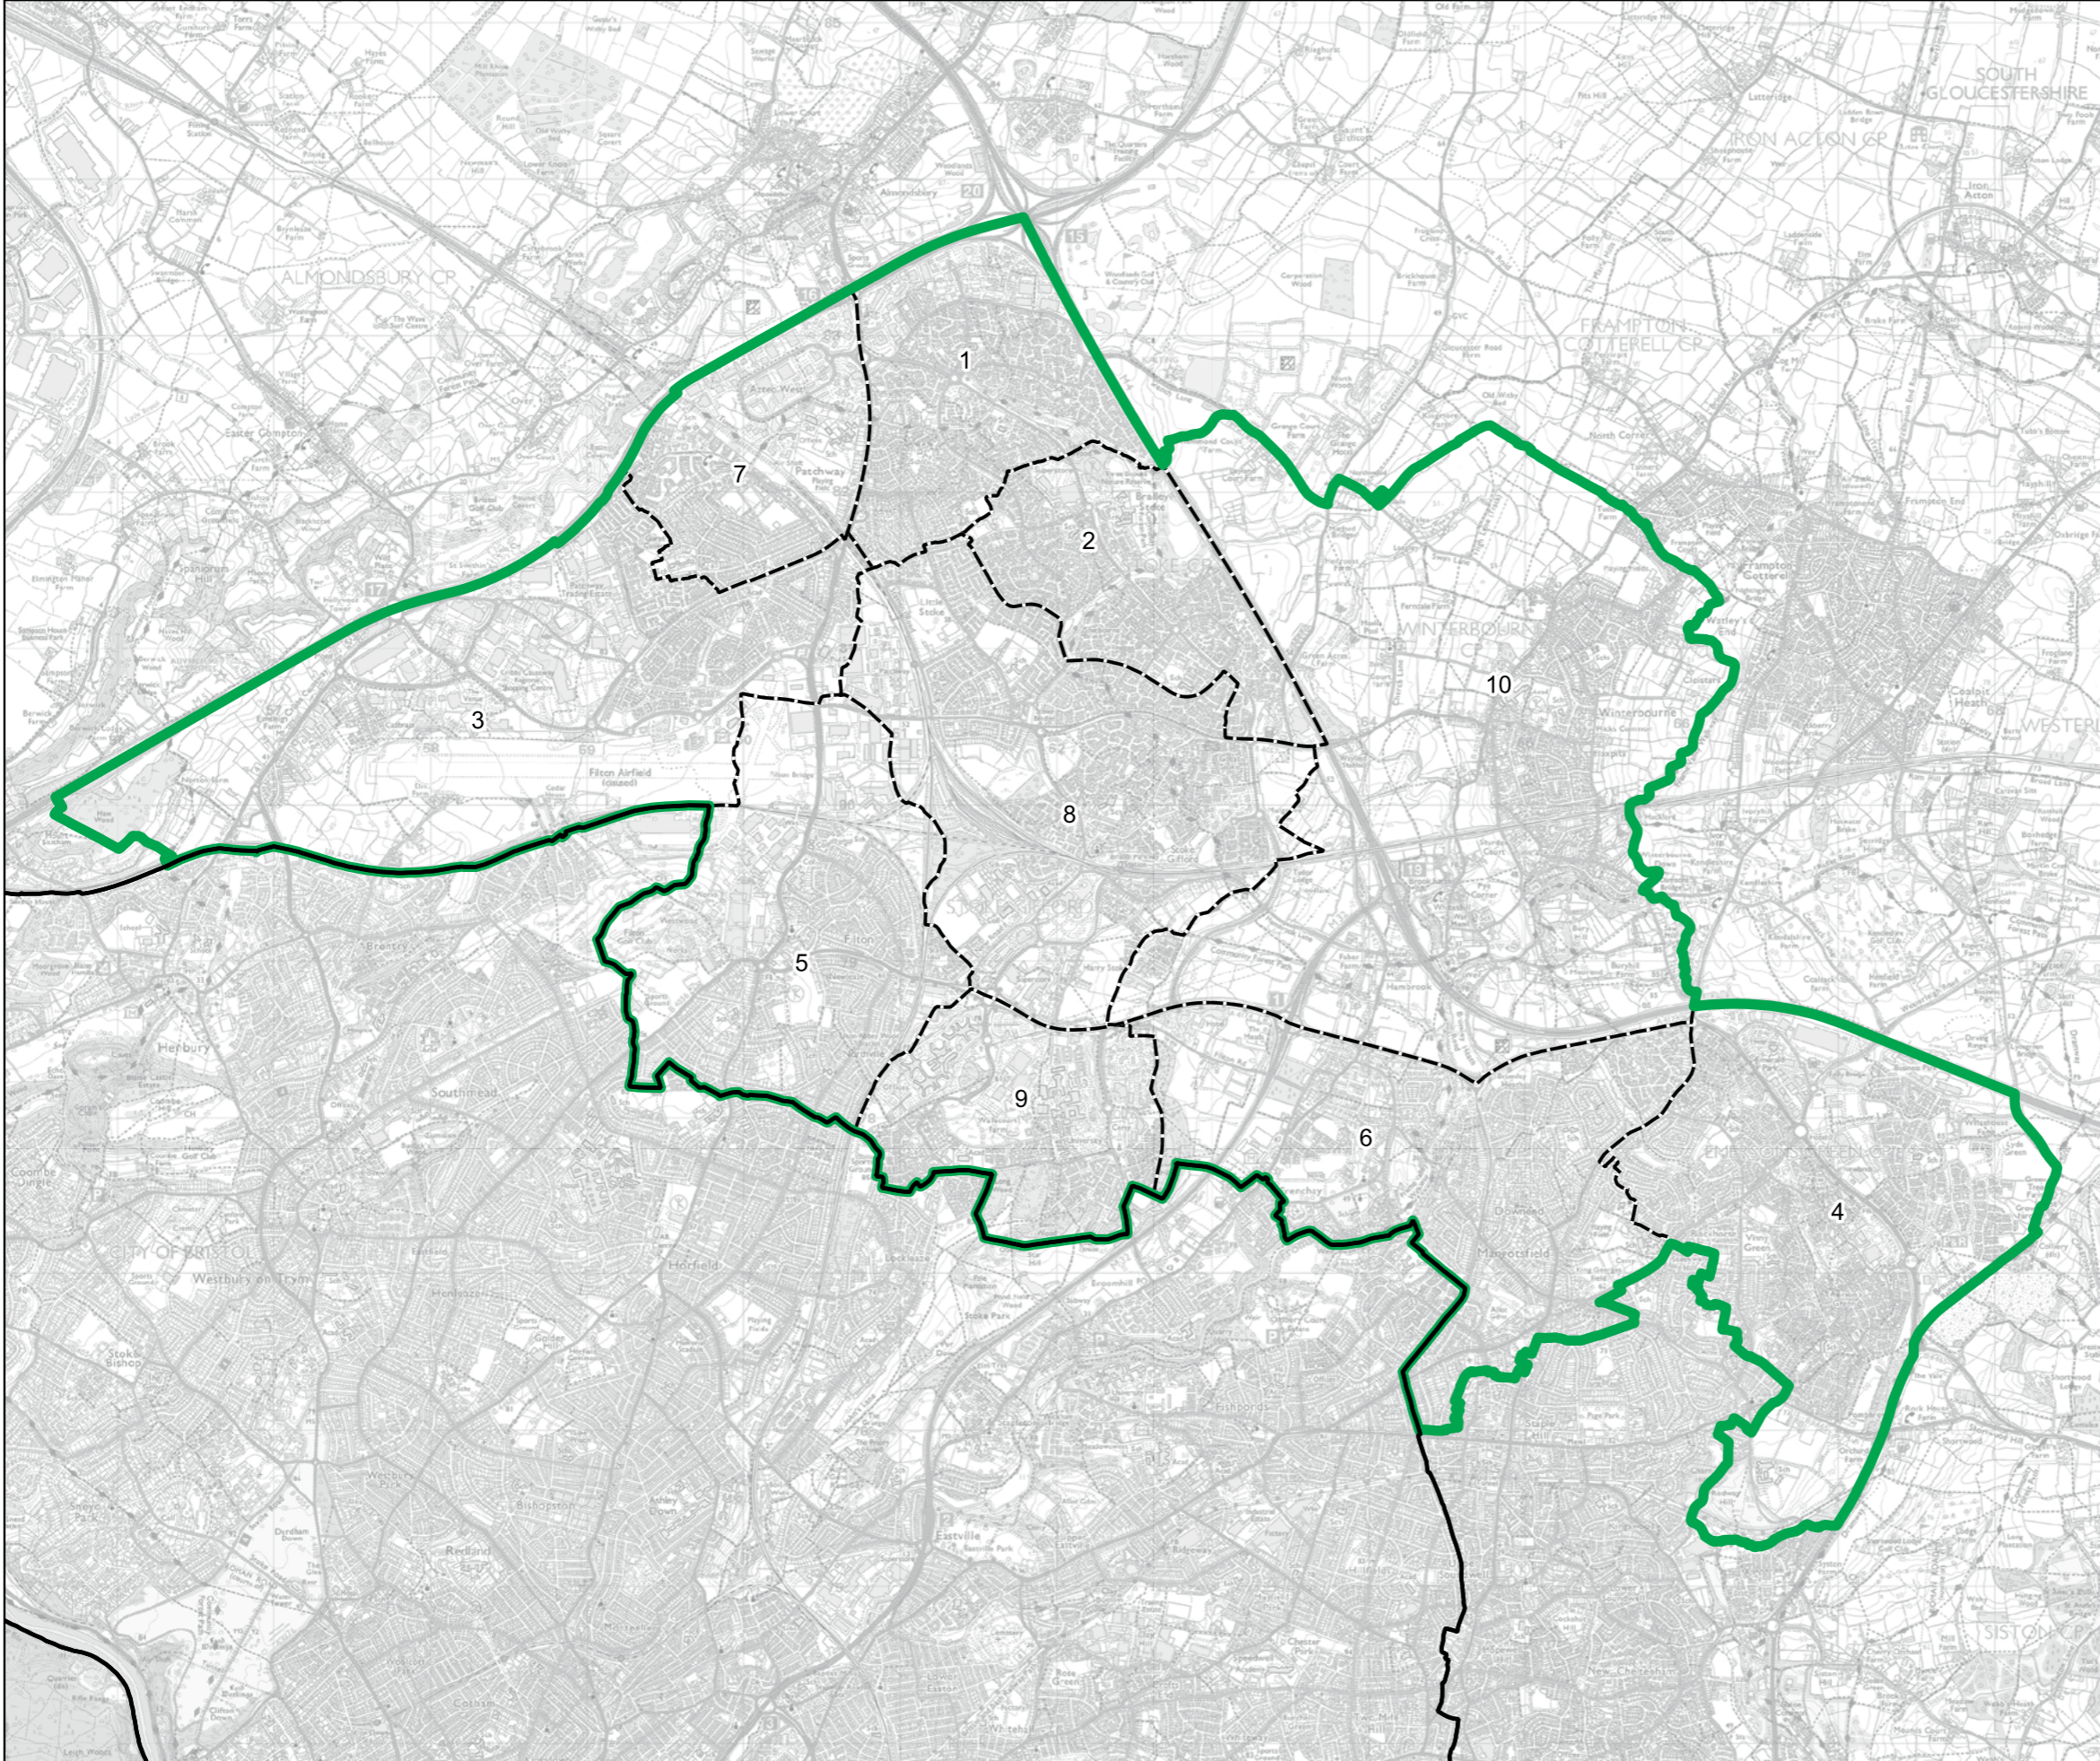

Wards:

- 1 Bradley Stoke North
- 2 Bradley Stoke South
- 3 Charlton & Cribbs
- 4 Emersons Green
- 5 Filton
- 6 Frenchay & Downend
- 7 Patchway Coniston
- 8 Stoke Gifford
- 9 Stoke Park & Cheswick
- 10 Winterbourne

- Constituency
- Local Authorities
- Wards

0 0.6 1.2 km

© Crown copyright and database rights 2023 OS 100018289. You are permitted to use this data solely to enable you to respond to, or interact with, the organisation that provided you with the data. You are not permitted to copy, sub-licence, distribute or sell any of this data to third parties in any form. Third party rights to enforce the terms of this licence shall be reserved to OS.

Filton and Bradley Stoke Borough Constituency