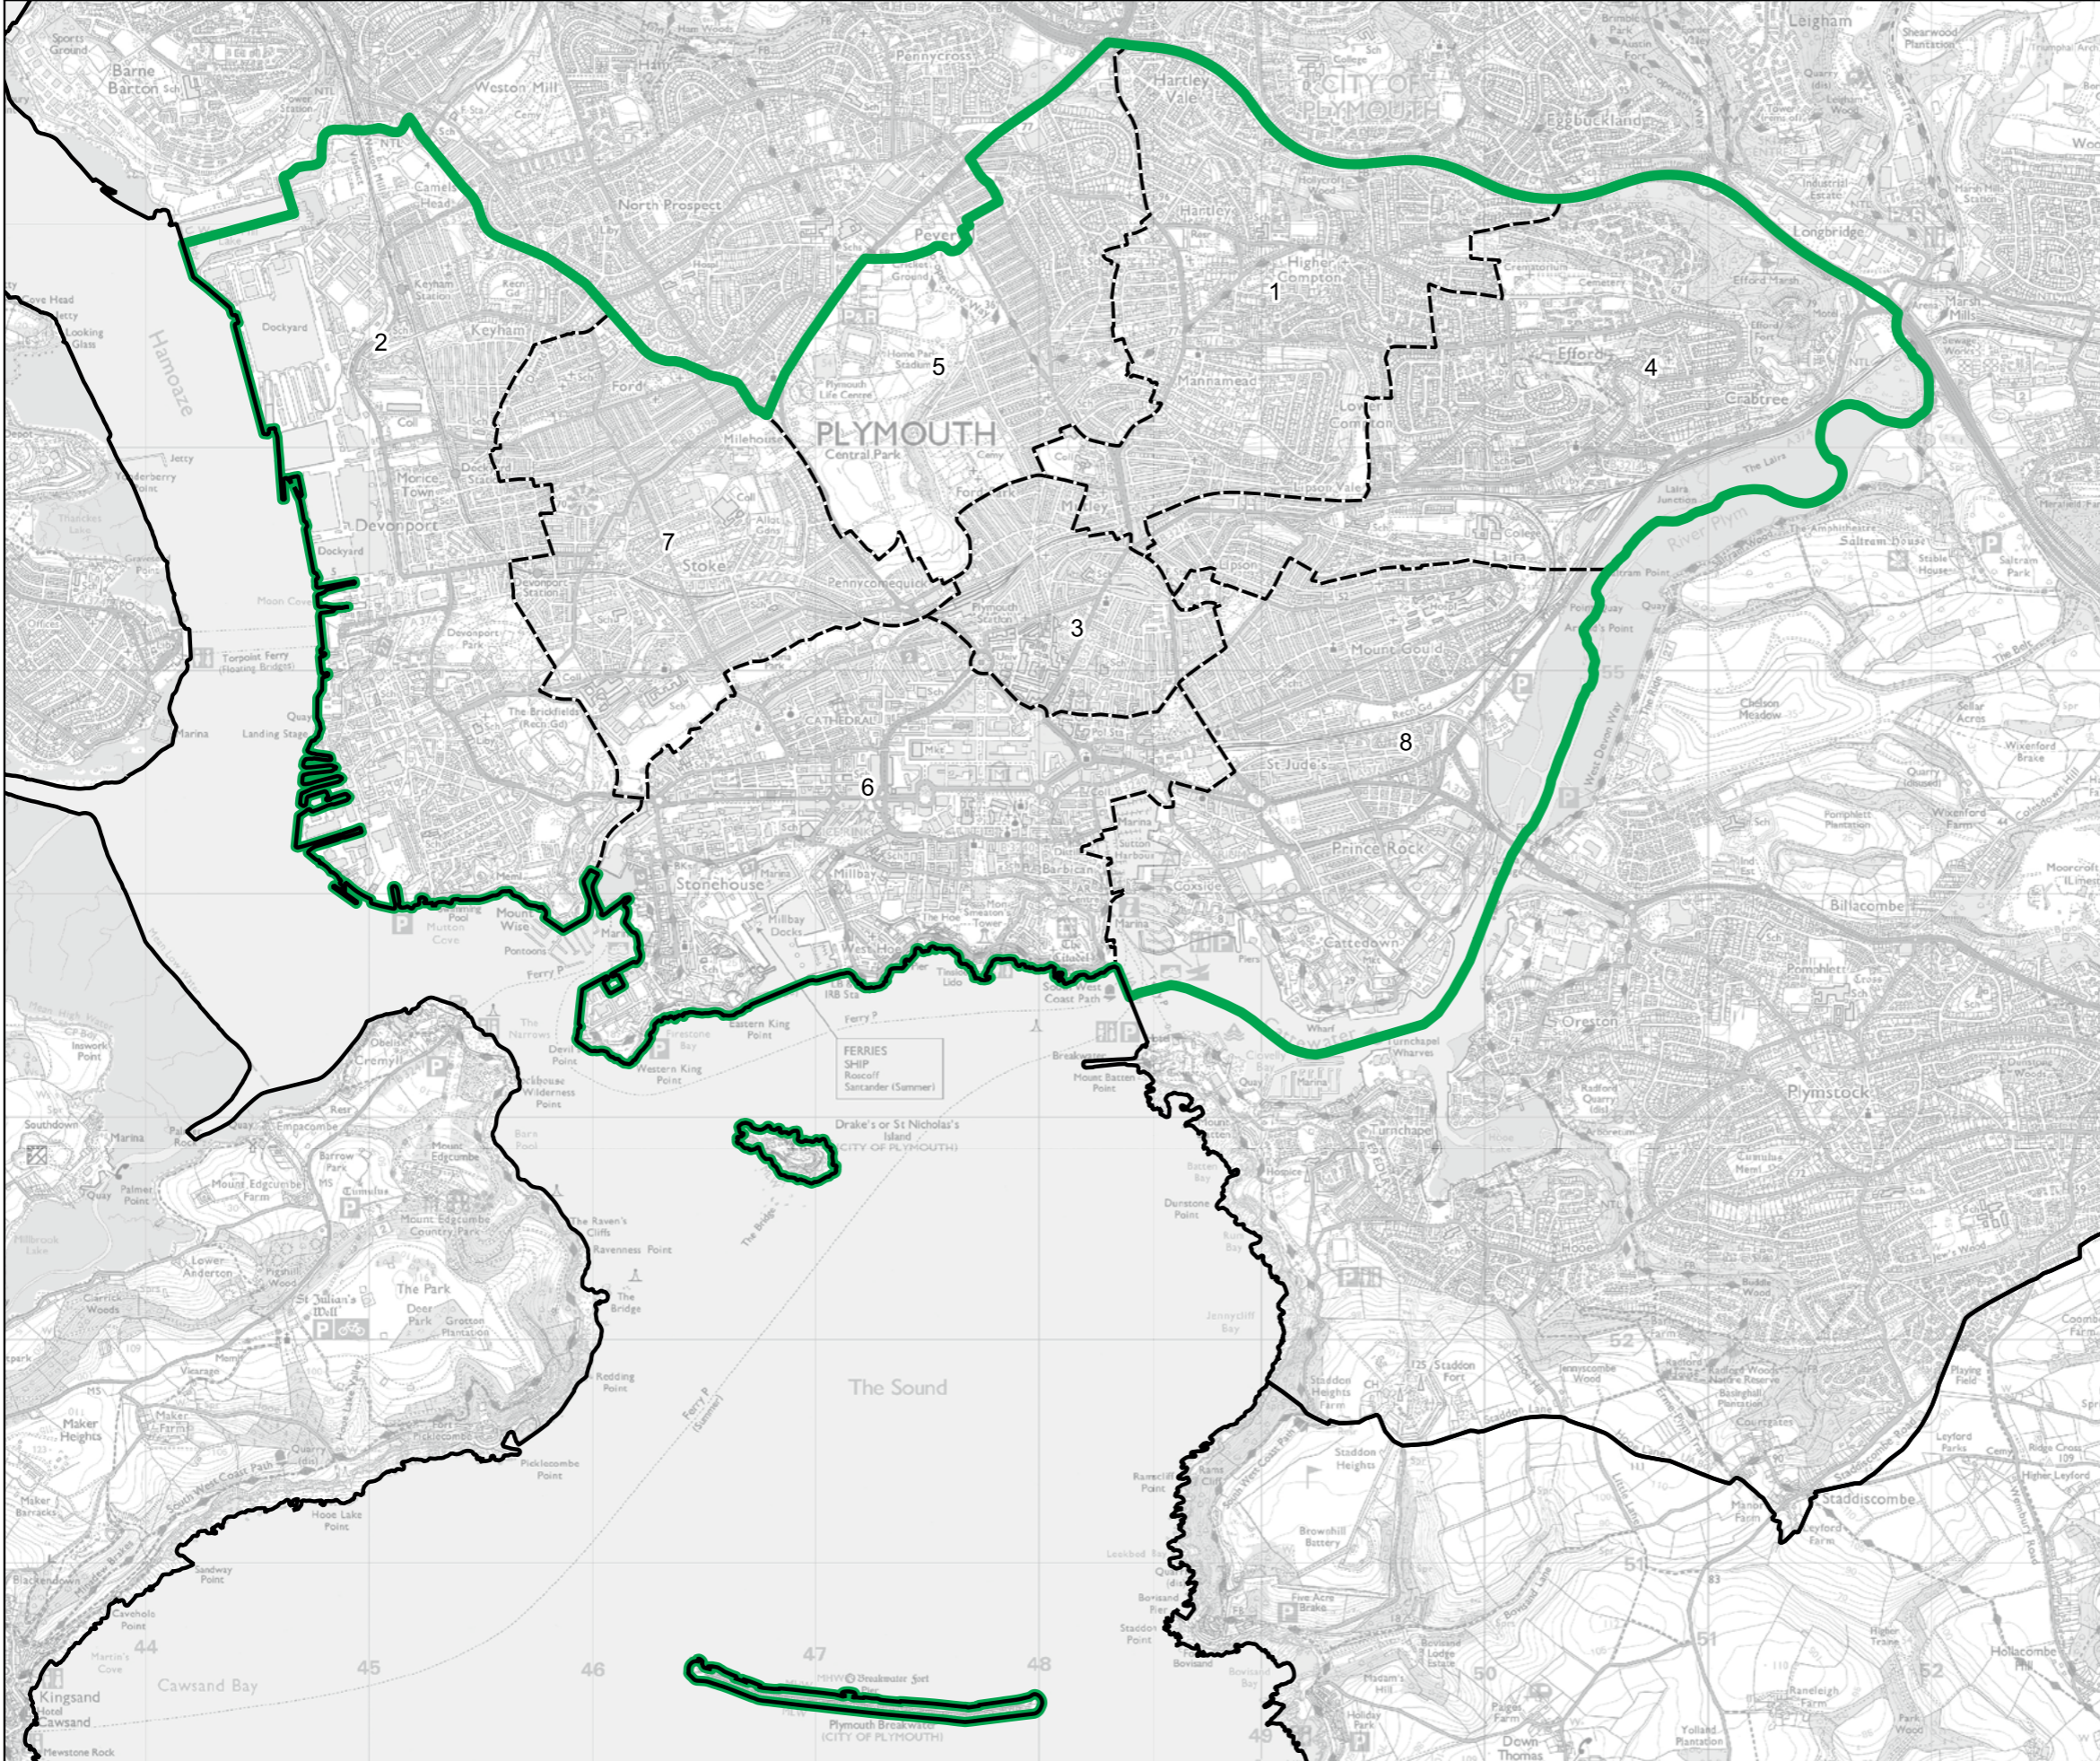

Wards:

- 1 Compton
- 2 Devonport
- 3 Drake
- 4 Efford and Lipson
- 5 Peverell (Part)
- 6 St. Peter and the Waterfront
- 7 Stoke
- 8 Sutton and Mount Gould

- Constituency
- Local Authorities
- Wards

0 0.4 0.8 km

© Crown copyright and database rights 2023 OS 100018289. You are permitted to use this data solely to enable you to respond to, or interact with, the organisation that provided you with the data. You are not permitted to copy, sub-licence, distribute or sell any of this data to third parties in any form. Third party rights to enforce the terms of this licence shall be reserved to OS.

Plymouth Sutton and Devonport Borough Constituency