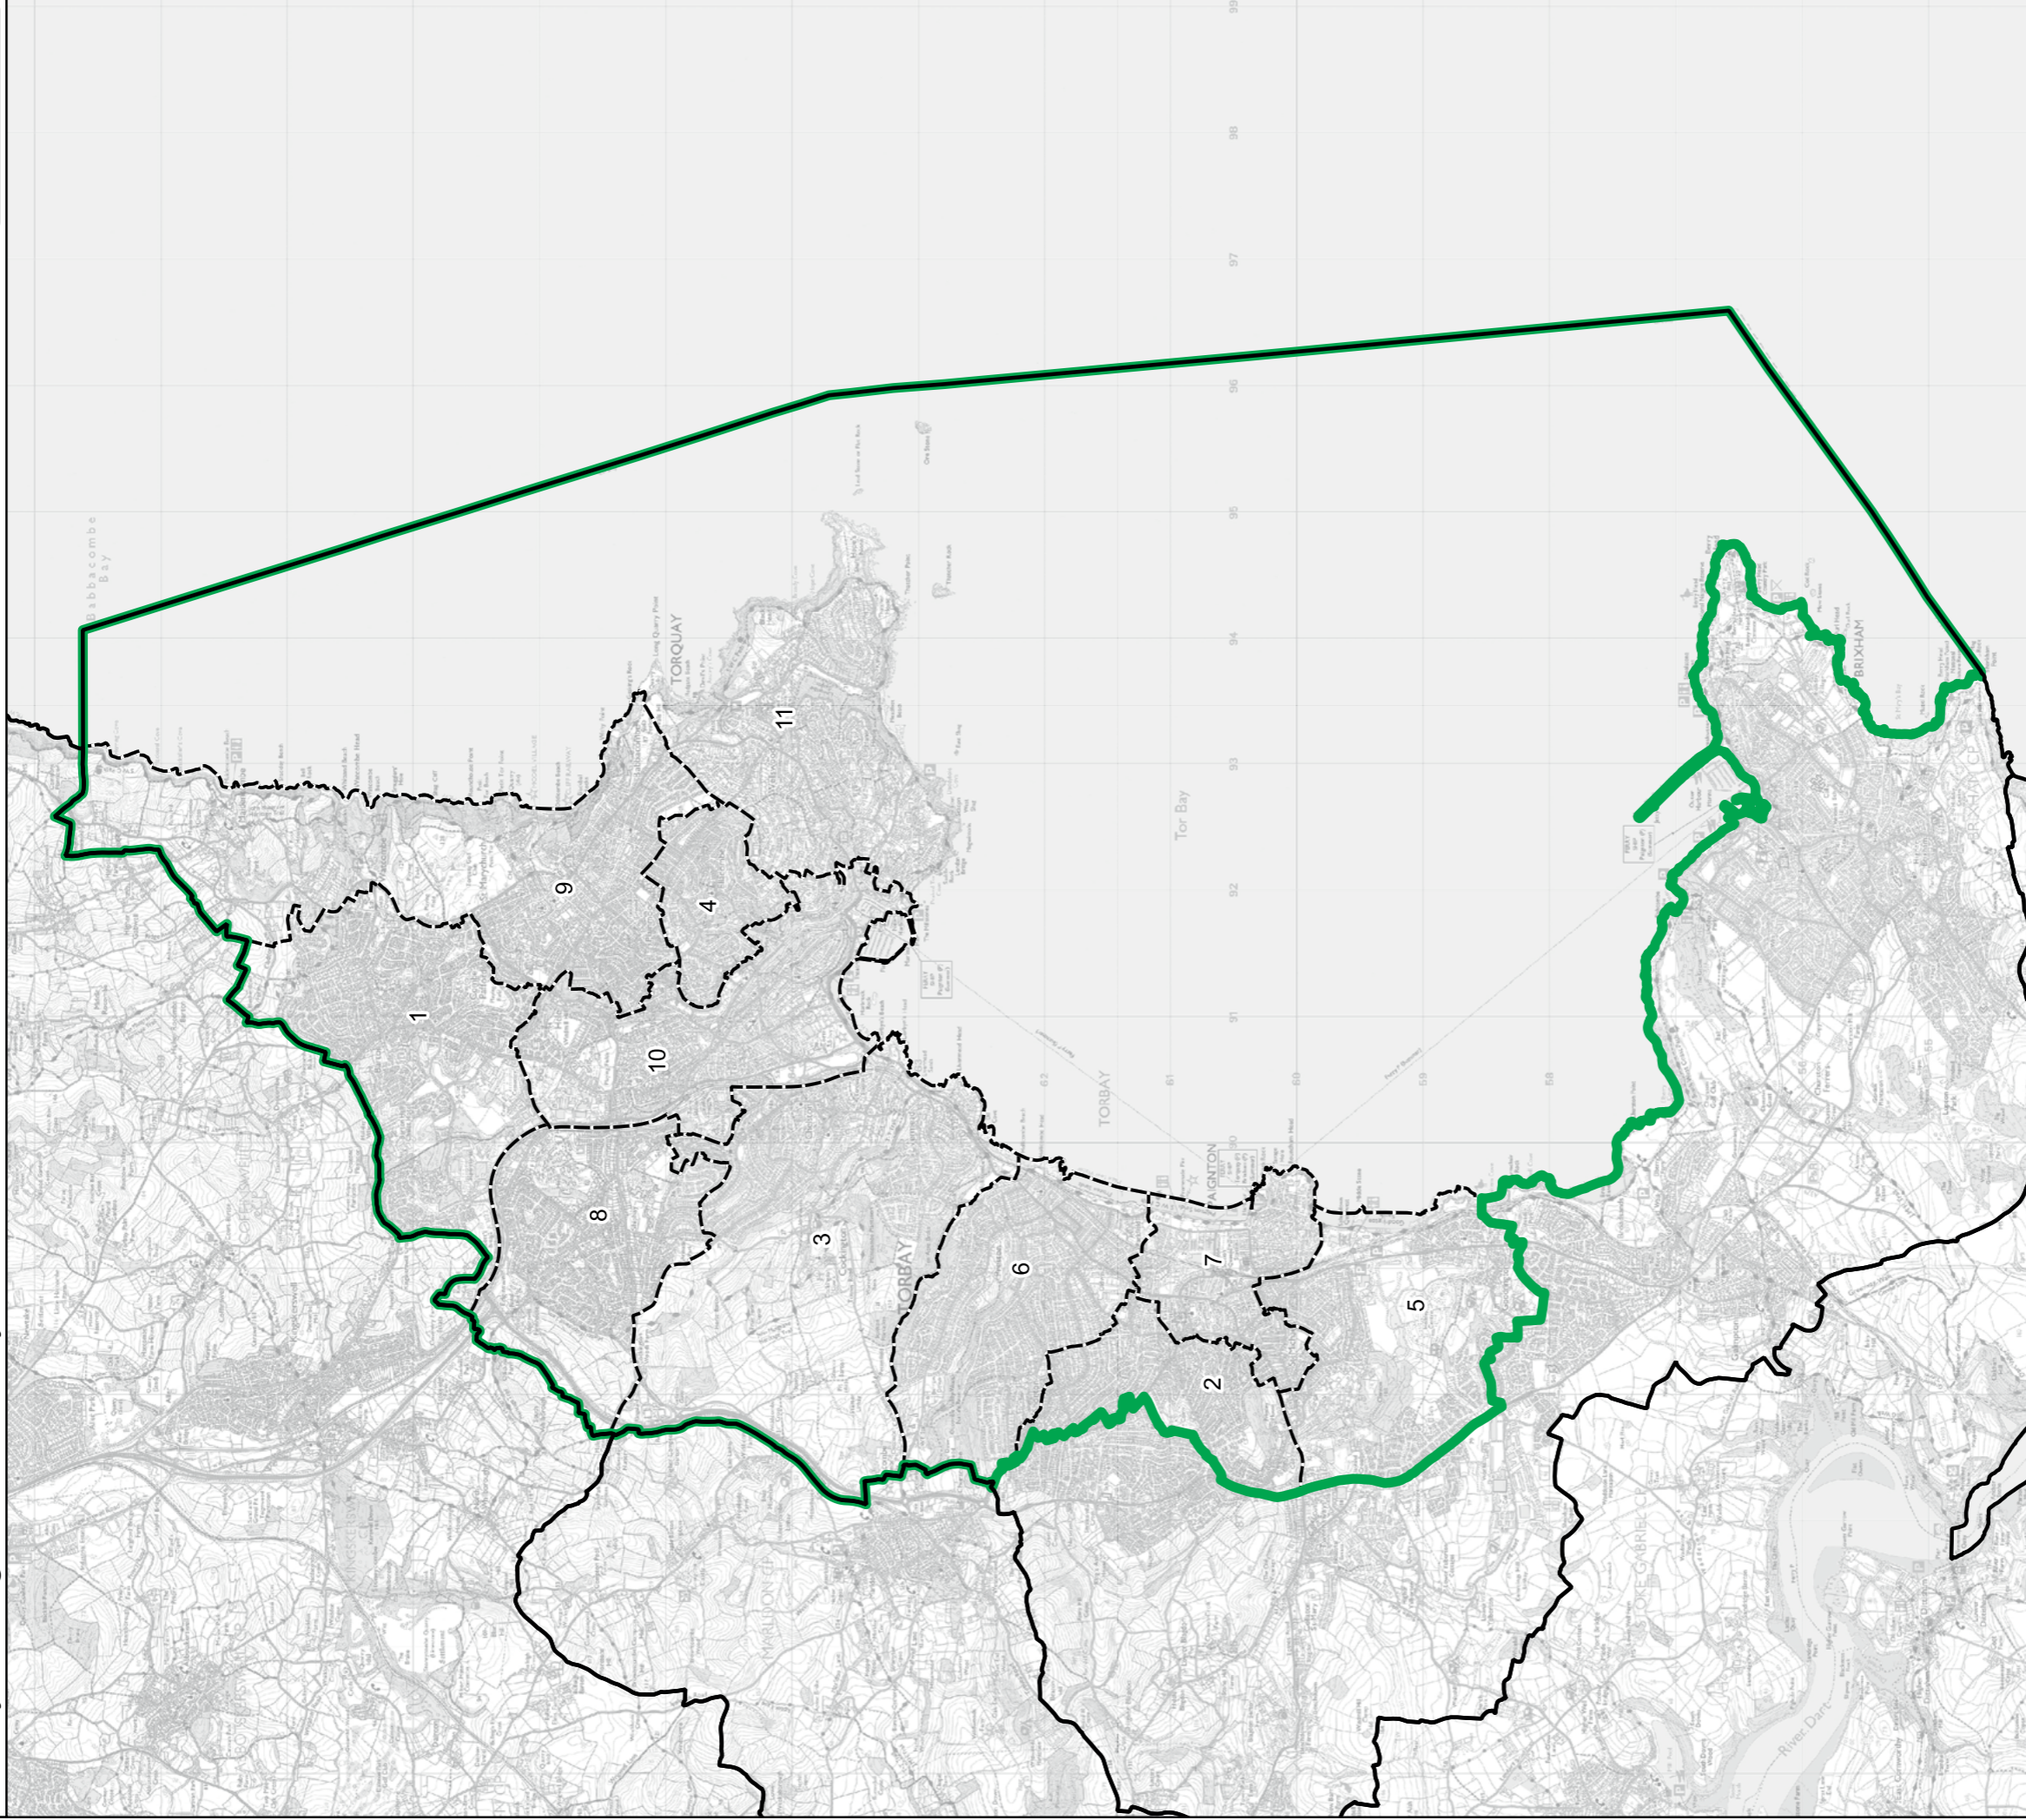

Boundary Commission for England - Final Recommendations for the South West Region
Torbay Borough Constituency - Electorate 75,742

1. **Wards:**
2. 1 Barton with Watcombe
   - 2 Clifton with Maidenway
   - 3 Cockington with Chelston
   - 4 Ellacombe
   - 5 Goodrington with Roselands
   - 6 Preston
   - 7 Roundham with Hyde
   - 8 Shiphay
   - 9 St. Marychurch
   - 10 Tormohun
   - 11 Wellswood

Constituency (thick green outline)

Local Authorities (thin black outline)

Wards (dashed black outline)

North Arrow (N)

Scale: 0, 0.7, 1.4 km

© Crown copyright and database rights 2023 OS 100018289. You are permitted to use this data solely to enable you to respond to, or interact with, the organisation that provided you with the data. You are not permitted to copy, sub-licence, distribute or sell any of this data to third parties in any form. Third party rights to enforce the terms of this licence shall be reserved to OS.

Torbay Borough Constituency