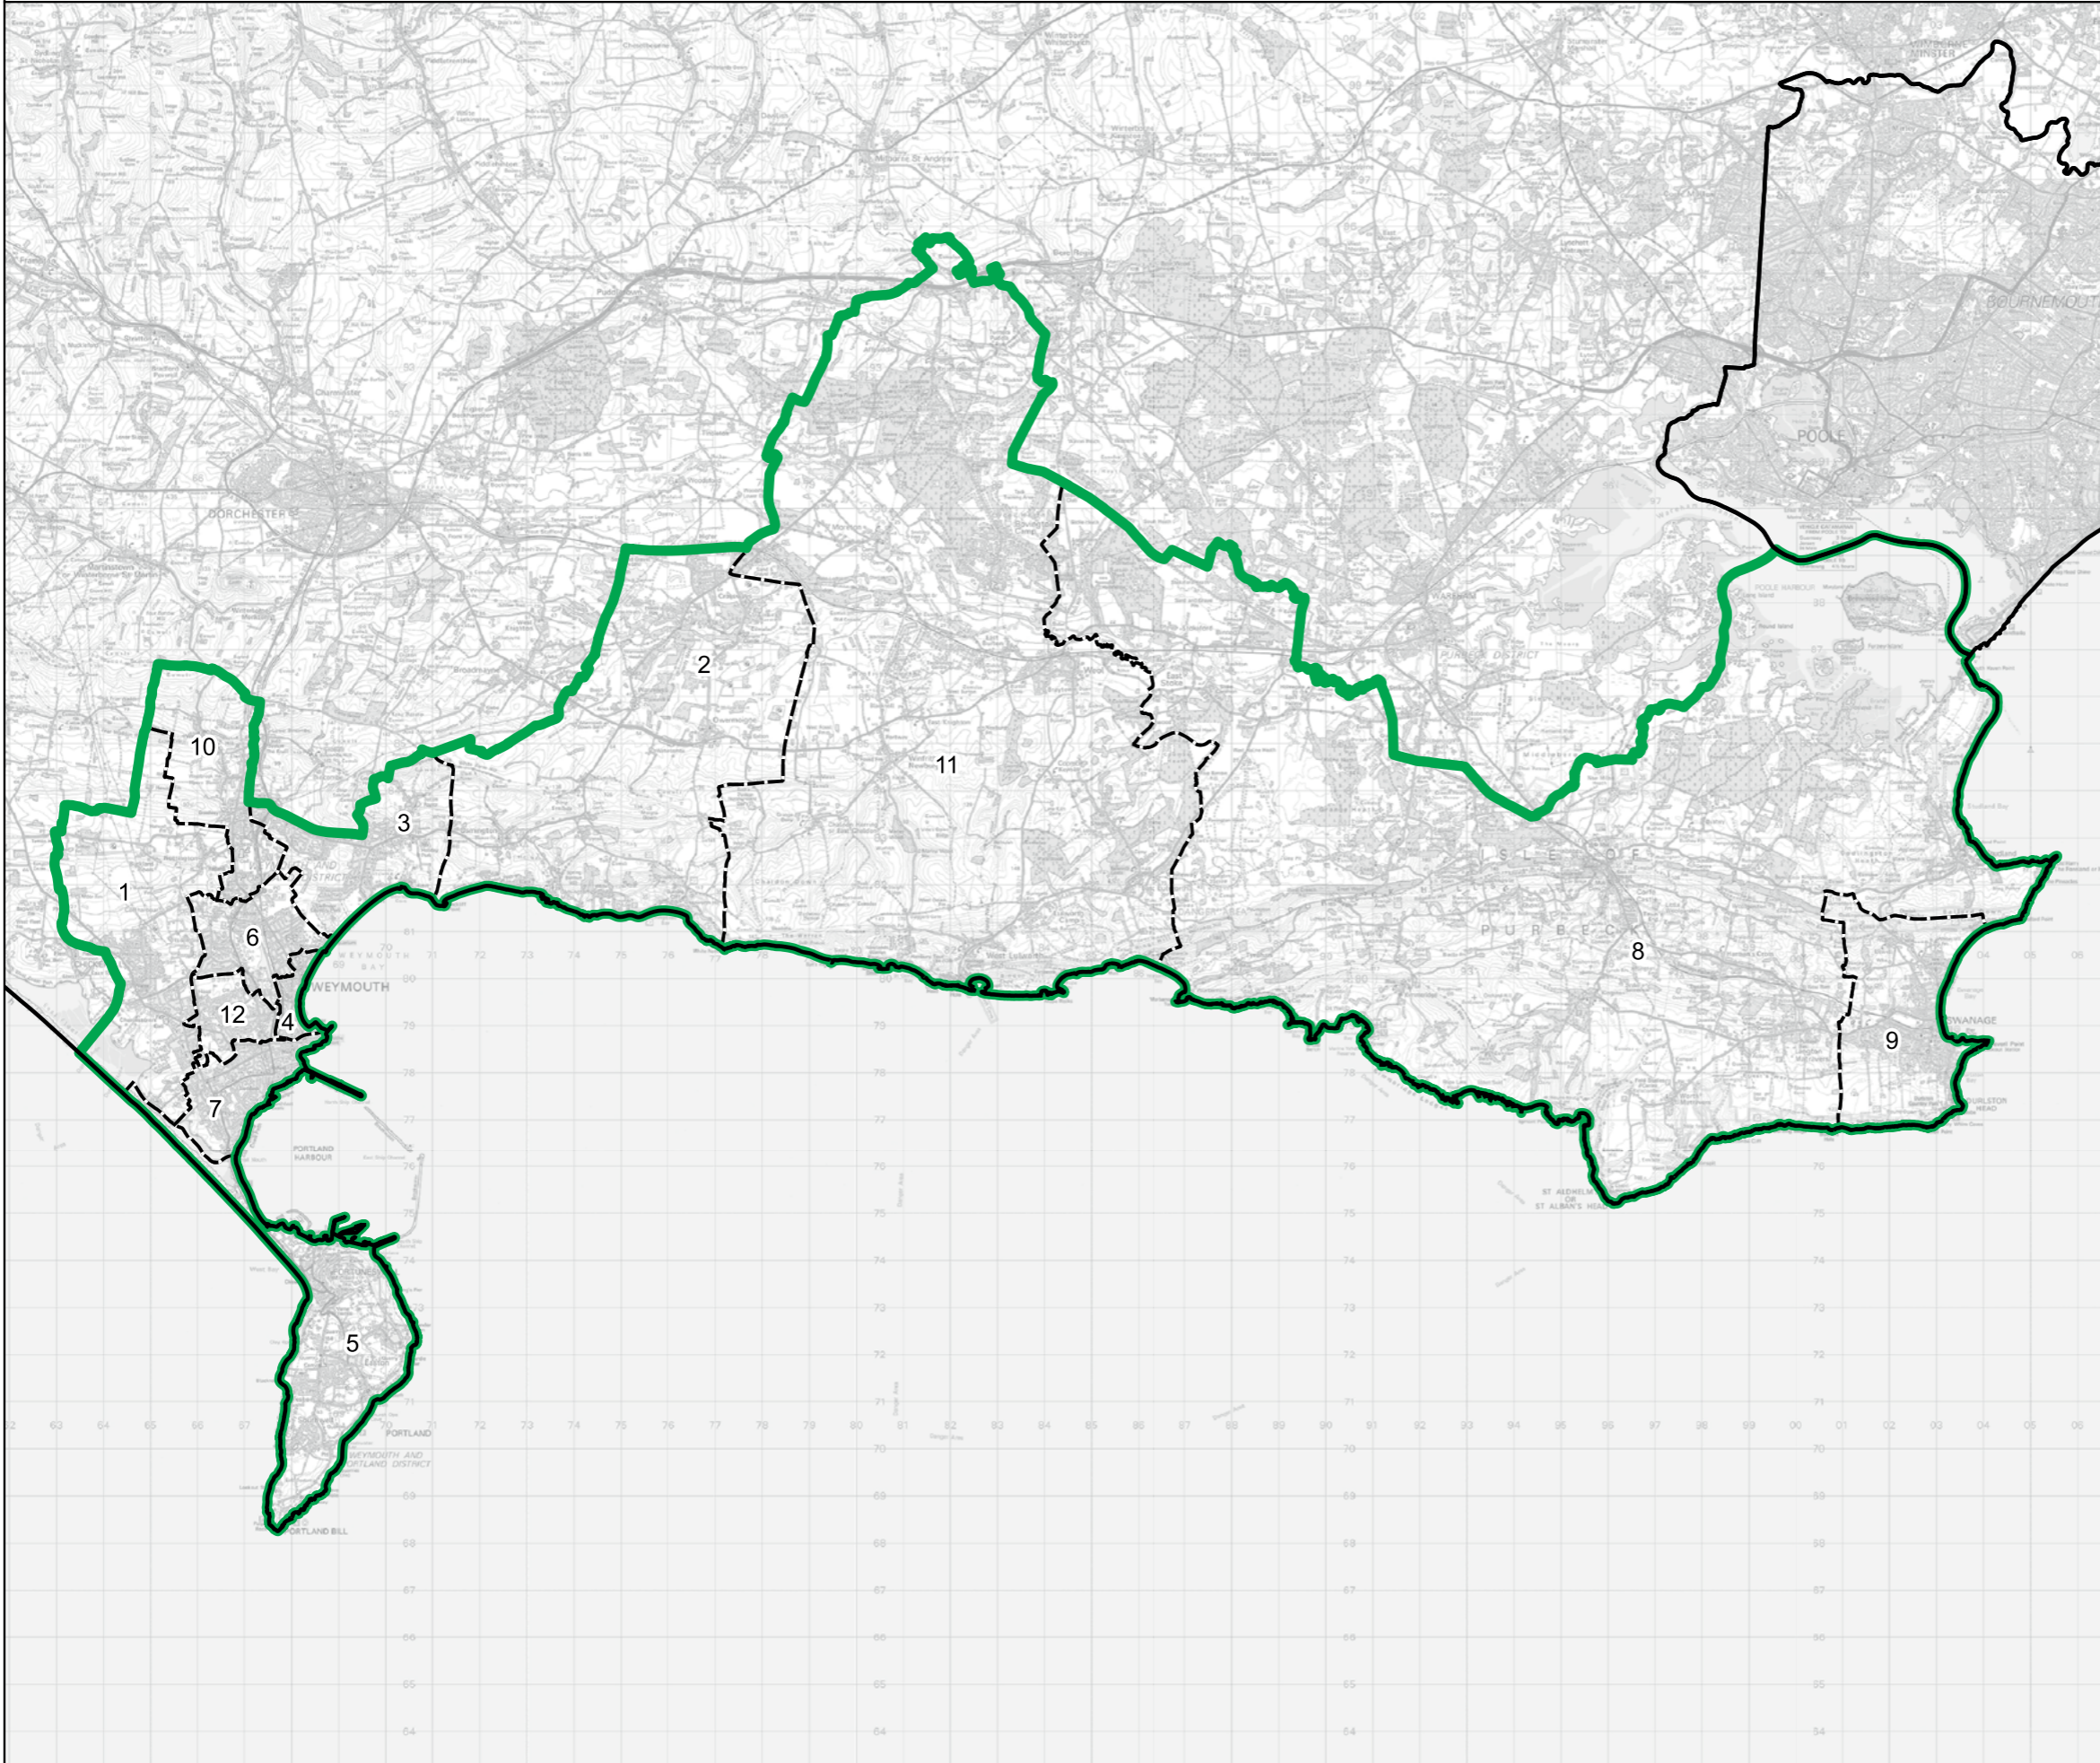

South Devon County Constituency

Boundary Commission for England - Final Recommendations for the South West Region

South Dorset County Constituency - Electorate 76,640

Wards:

- 1 Chickerell
- 2 Crossways
- 3 Littlemoor & Preston
- 4 Melcombe Regis
- 5 Portland
- 6 Radipole
- 7 Rodwell & Wyke
- 8 South East Purbeck
- 9 Swanage
- 10 Upwey & Broadway
- 11 West Purbeck (Part)
- 12 Westham