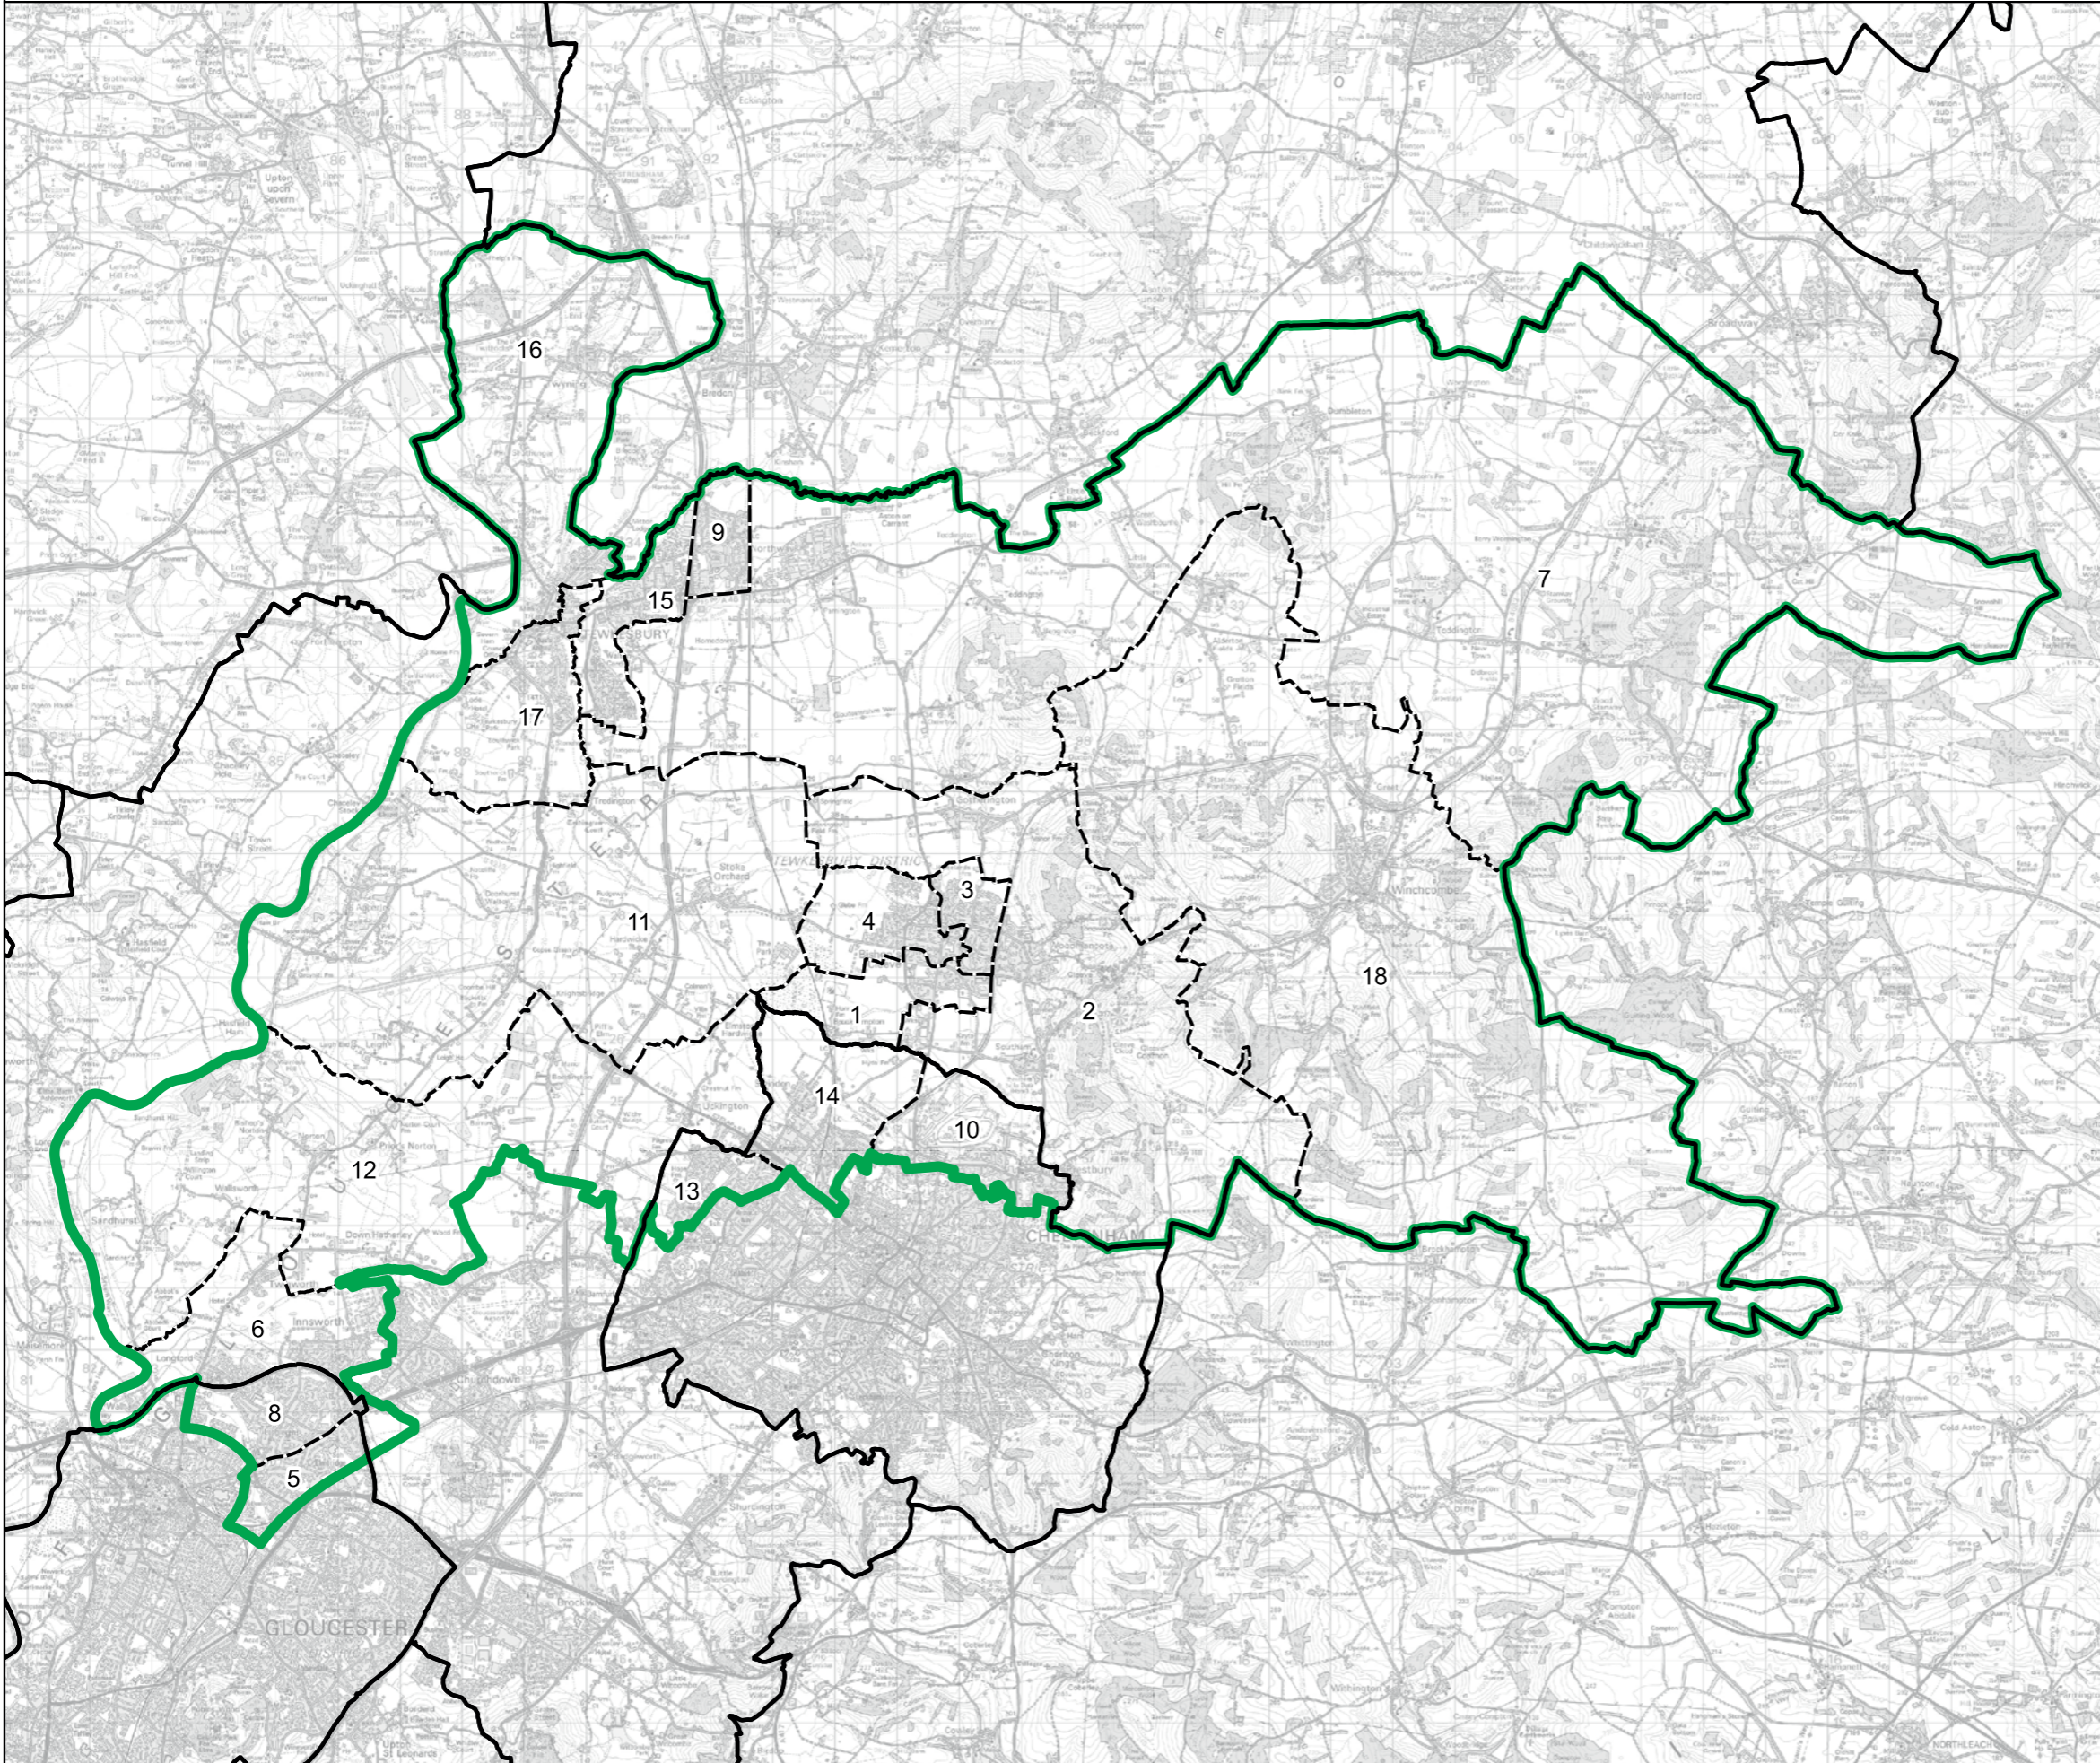

Boundary Commission for England - Final Recommendations for the South West Region

Tewkesbury County Constituency - Electorate 72,426

1. Wards:
2. 1 Cleeve Grange
   - 2 Cleeve Hill
   - 3 Cleeve St. Michael's
   - 4 Cleeve West
   - 5 Elmbridge
   - 6 Innsworth
   - 7 Isbourne
   - 8 Longlevens
   - 9 Northway
   - 10 Prestbury
   - 11 Severn Vale North
   - 12 Severn Vale South
   - 13 Springbank
   - 14 Swindon Village
   - 15 Tewkesbury East
   - 16 Tewkesbury North & Twyning
   - 17 Tewkesbury South
   - 18 Winchcombe

Constituency
 Local Authorities
 Wards

© Crown copyright and database rights 2023 OS 100018289. You are permitted to use this data solely to enable you to respond to, or interact with, the organisation that provided you with the data. You are not permitted to copy, sub-licence, distribute or sell any of this data to third parties in any form. Third party rights to enforce the terms of this licence shall be reserved to OS.