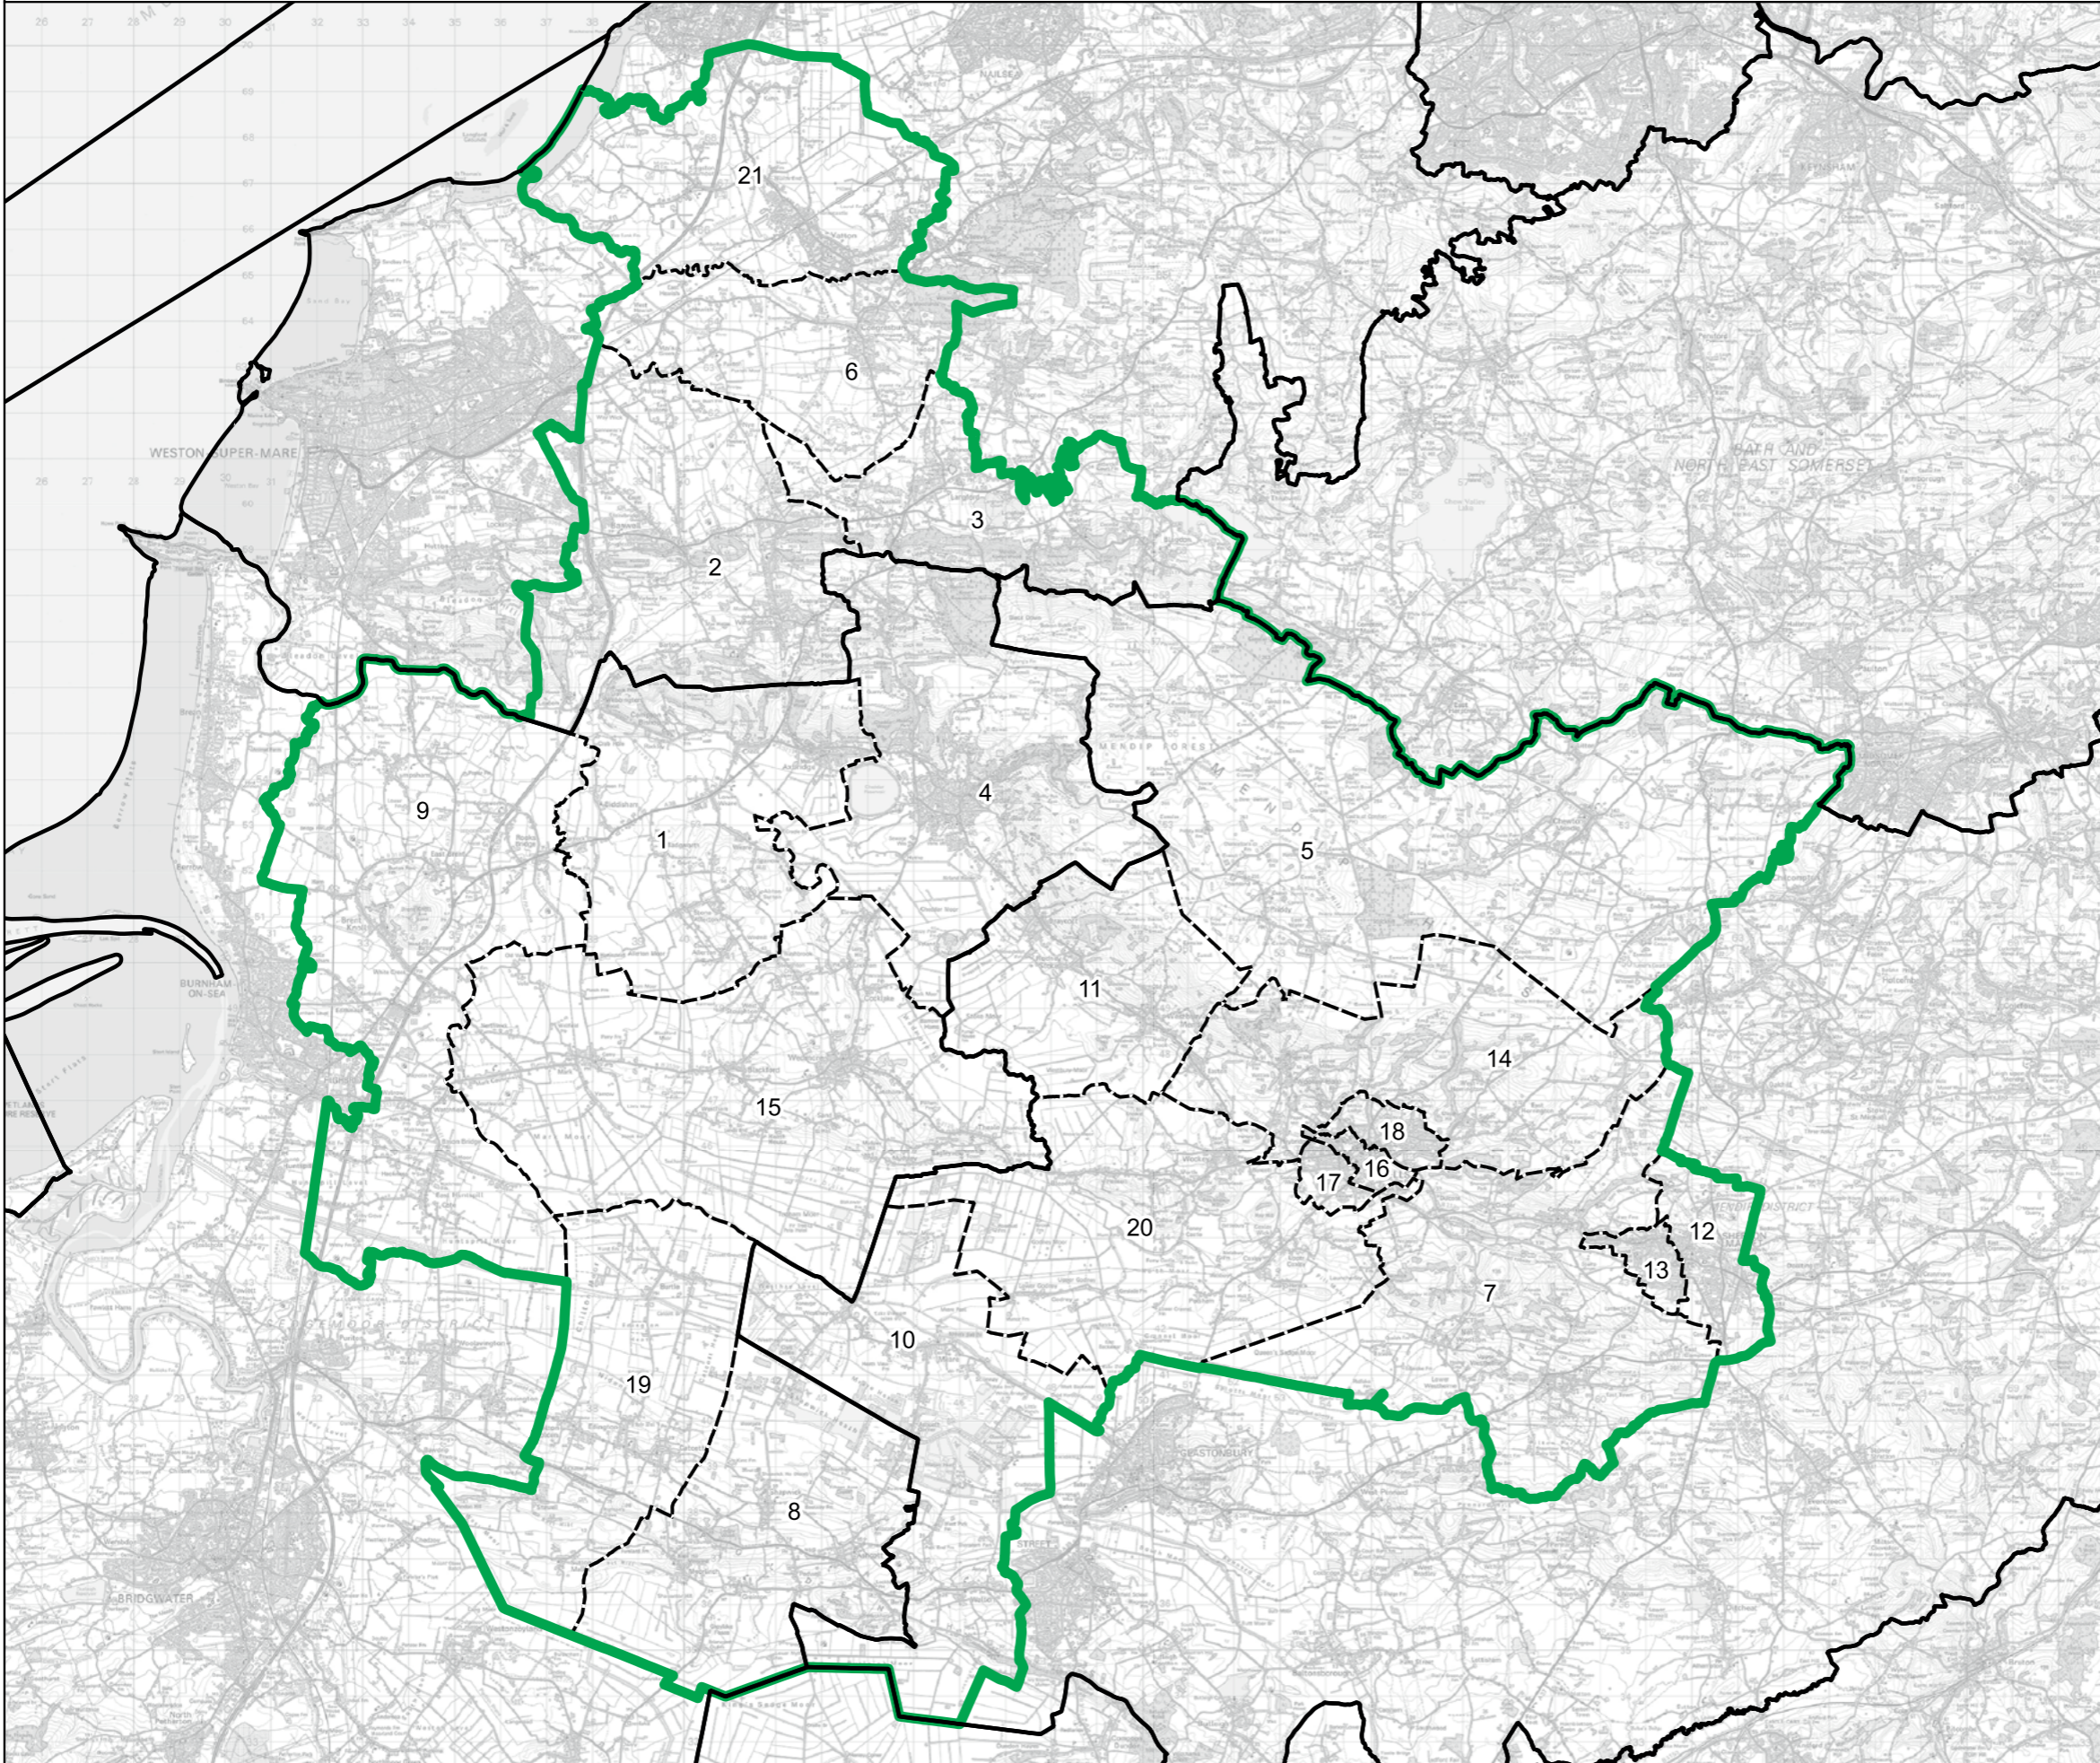

Boundary Commission for England - Final Recommendations for the South West Region

Wells and Mendip Hills County Constituency - Electorate 69,843

1. Wards:
2. 1 Axevale
   - 2 Banwell & Winscombe
   - 3 Blagdon & Churchill
   - 4 Cheddar and Shipham
   - 5 Chewton Mendip and Ston Easton
   - 6 Congresbury & Puxton
   - 7 Croscombe and Pilton
   - 8 East Polden
   - 9 Knoll
   - 10 Moor
   - 11 Rodney and Westbury
   - 12 Shepton East
   - 13 Shepton West
   - 14 St. Cuthbert Out North
   - 15 Wedmore and Mark
   - 16 Wells Central
   - 17 Wells St. Cuthbert's
   - 18 Wells St. Thomas'
   - 19 West Polden
   - 20 Wookey and St. Cuthbert Out West
   - 21 Yatton

Constituency
 Local Authorities
 Wards

0 2 4 km

© Crown copyright and database rights 2023 OS 100018289. You are permitted to use this data solely to enable you to respond to, or interact with, the organisation that provided you with the data. You are not permitted to copy, sub-licence, distribute or sell any of this data to third parties in any form. Third party rights to enforce the terms of this licence shall be reserved to OS.

Wells and Mendip Hills County Constituency