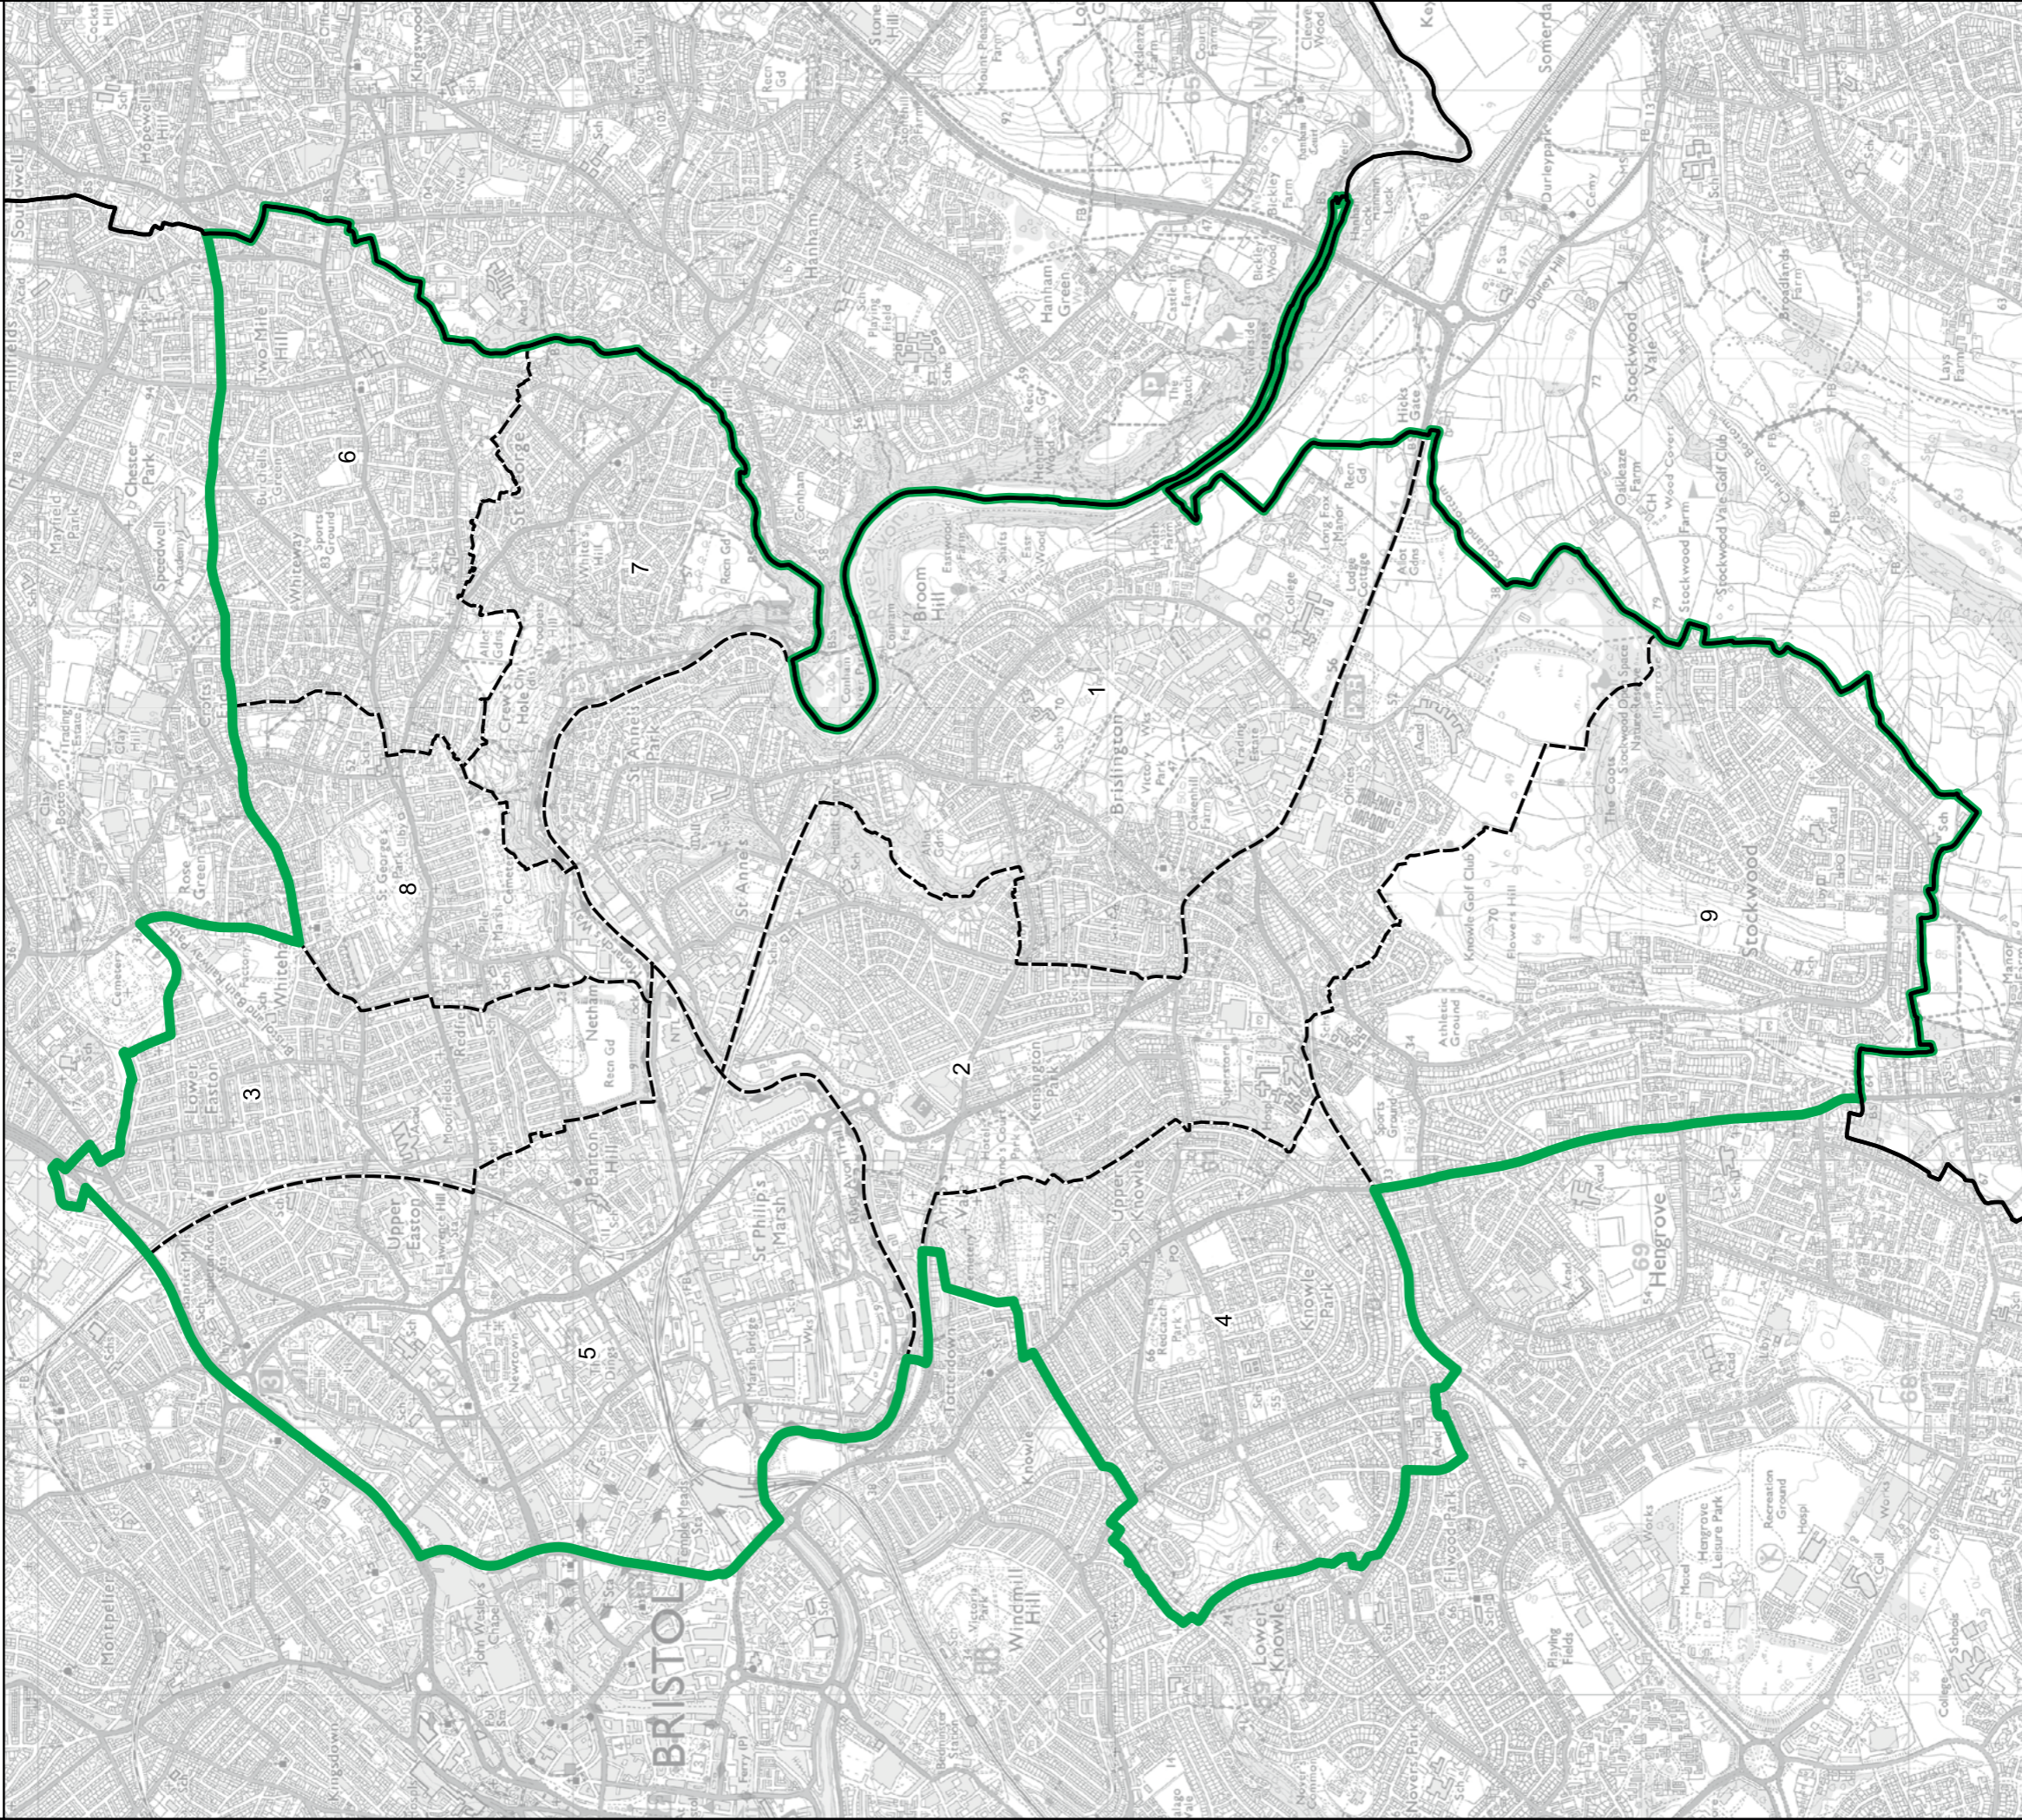

Boundary Commission for England - Final Recommendations for the South West Region
Bristol East Borough Constituency - Electorate 75,936

1. **Wards:**
2. 1 Brislington East
   - 2 Brislington West
   - 3 Easton
   - 4 Knowle
   - 5 Lawrence Hill
   - 6 St. George Central
   - 7 St. George Troopers Hill
   - 8 St. George West
   - 9 Stockwood

- Constituency
- Local Authorities
- Wards

© Crown copyright and database rights 2023 OS 100018269. You are permitted to use this data solely to enable you to respond to, or interact with, the organisation that provided you with the data. You are not permitted to copy, sub-licence, distribute or sell any of this data to third parties in any form. Third party rights to enforce the terms of this licence shall be reserved to OS.

Bristol East Borough Constituency