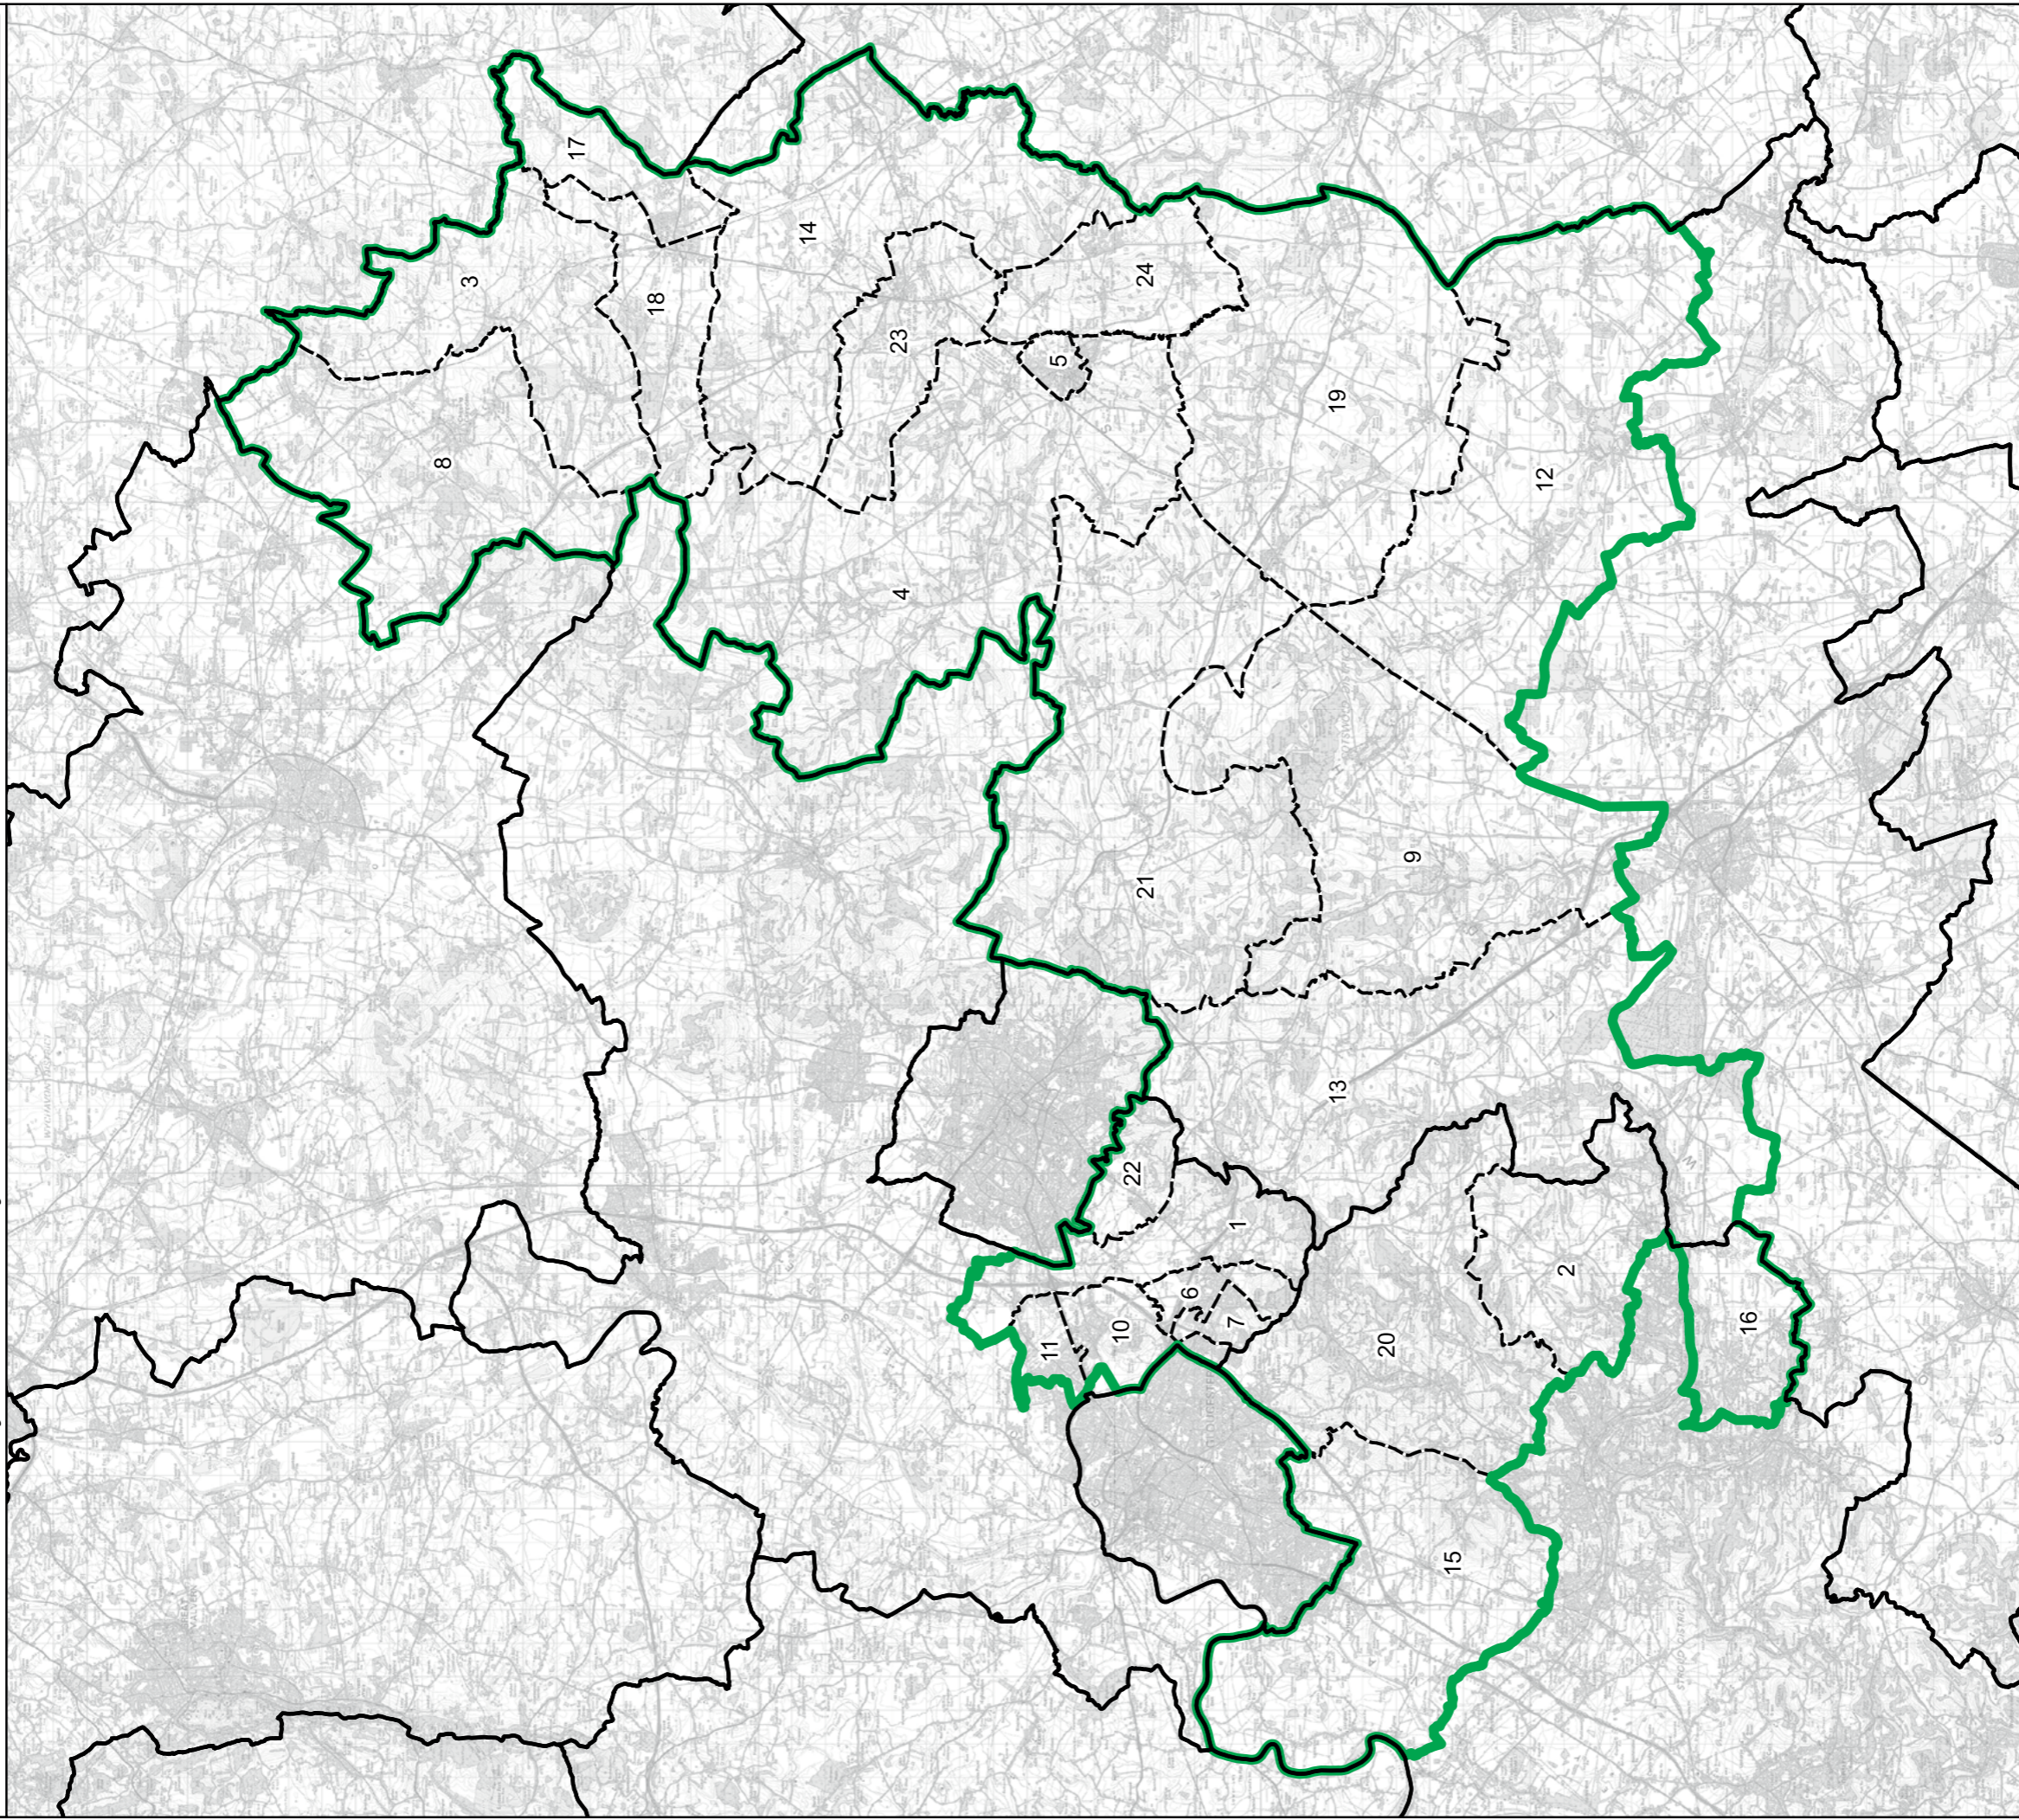

Boundary Commission for England - Final Recommendations for the South West Region
North Cotswolds County Constituency - Electorate 70,915

Wards:

1 Badgeworth	9 Chedworth & Churn Valley	15 Hardwicke	23 Stow
2 Bisley	10 Churchdown Brookfield with Hucclecote	16 Minchinhampton	24 The Rissingtons
3 Blockley	11 Churchdown St. John's	17 Moreton East	
4 Bourton Vale	12 Coln Valley	18 Moreton West	
5 Bourton Village	13 Ermin	19 Northleach	
6 Brockworth East	14 Fossebridge	20 Painswick & Upton	
7 Brockworth West		21 Sandywell	
8 Campden & Vale		22 Shurdlington	

Constituency
 Local Authorities
 Wards

N

© Crown copyright and database rights 2023 OS 100018269. You are permitted to use this data solely to enable you to respond to, or interact with, the organisation that provided you with the data. You are not permitted to copy, sub-licence, distribute or sell any of this data to third parties in any form. Third party rights to enforce the terms of this licence shall be reserved to OS.

North Cotswolds County Constituency