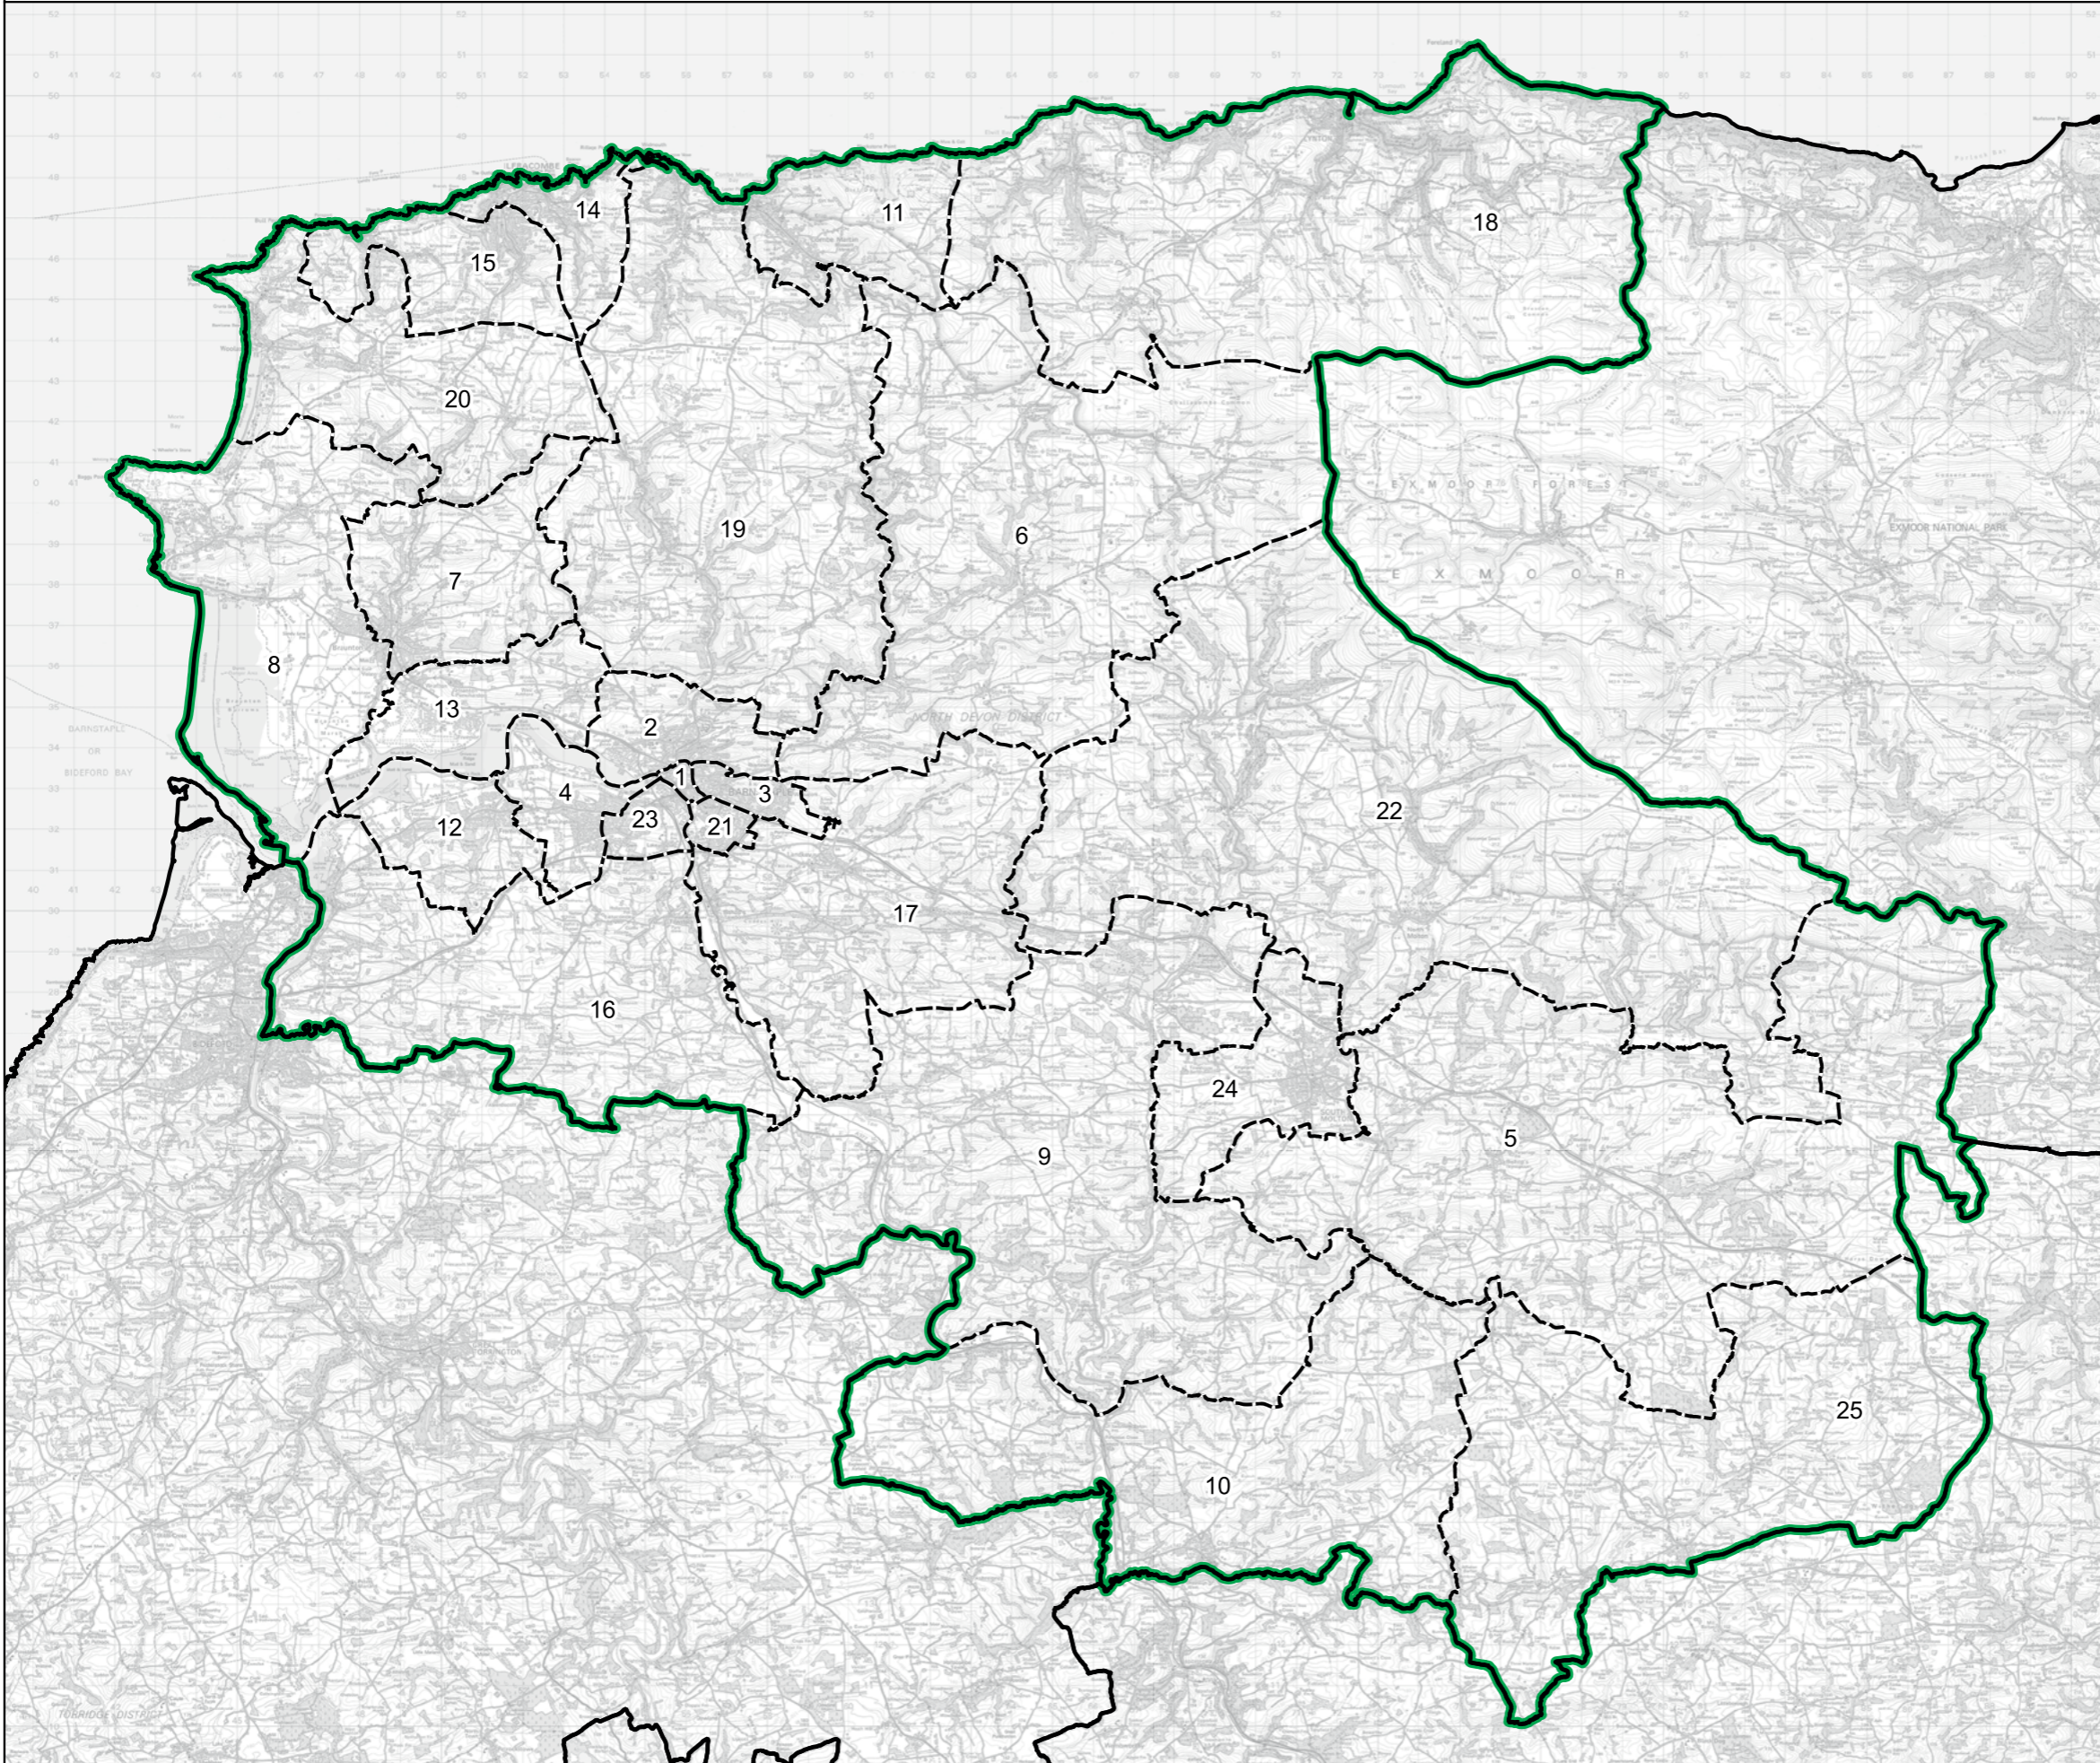

Boundary Commission for England - Final Recommendations for the South West Region

North Devon County Constituency - Electorate 76,455

1. Wards:
2. 1 Barnstaple Central
   - 2 Barnstaple with Pilton
   - 3 Barnstaple with Westacott
   - 4 Bickington
   - 5 Bishop's Nympton
   - 6 Bratton Fleming
   - 7 Braunton East
   - 8 Braunton West & Georgeham
   - 9 Chittlehampton
   - 10 Chulmleigh
   - 11 Combe Martin
   - 12 Fremington
   - 13 Heanton Punchardon
   - 14 Ilfracombe East
   - 15 Ilfracombe West
   - 16 Instow
   - 17 Landkey
   - 18 Lynton & Lynmouth
   - 19 Marwood
   - 20 Morteohoe
   - 21 Newport
   - 22 North Molton
   - 23 Roundswell
   - 24 South Molton
   - 25 Witheridge

- Constituency
- Local Authorities
- Wards

0 2 4 km

© Crown copyright and database rights 2023 OS 100018289. You are permitted to use this data solely to enable you to respond to, or interact with, the organisation that provided you with the data. You are not permitted to copy, sub-licence, distribute or sell any of this data to third parties in any form. Third party rights to enforce the terms of this licence shall be reserved to OS.