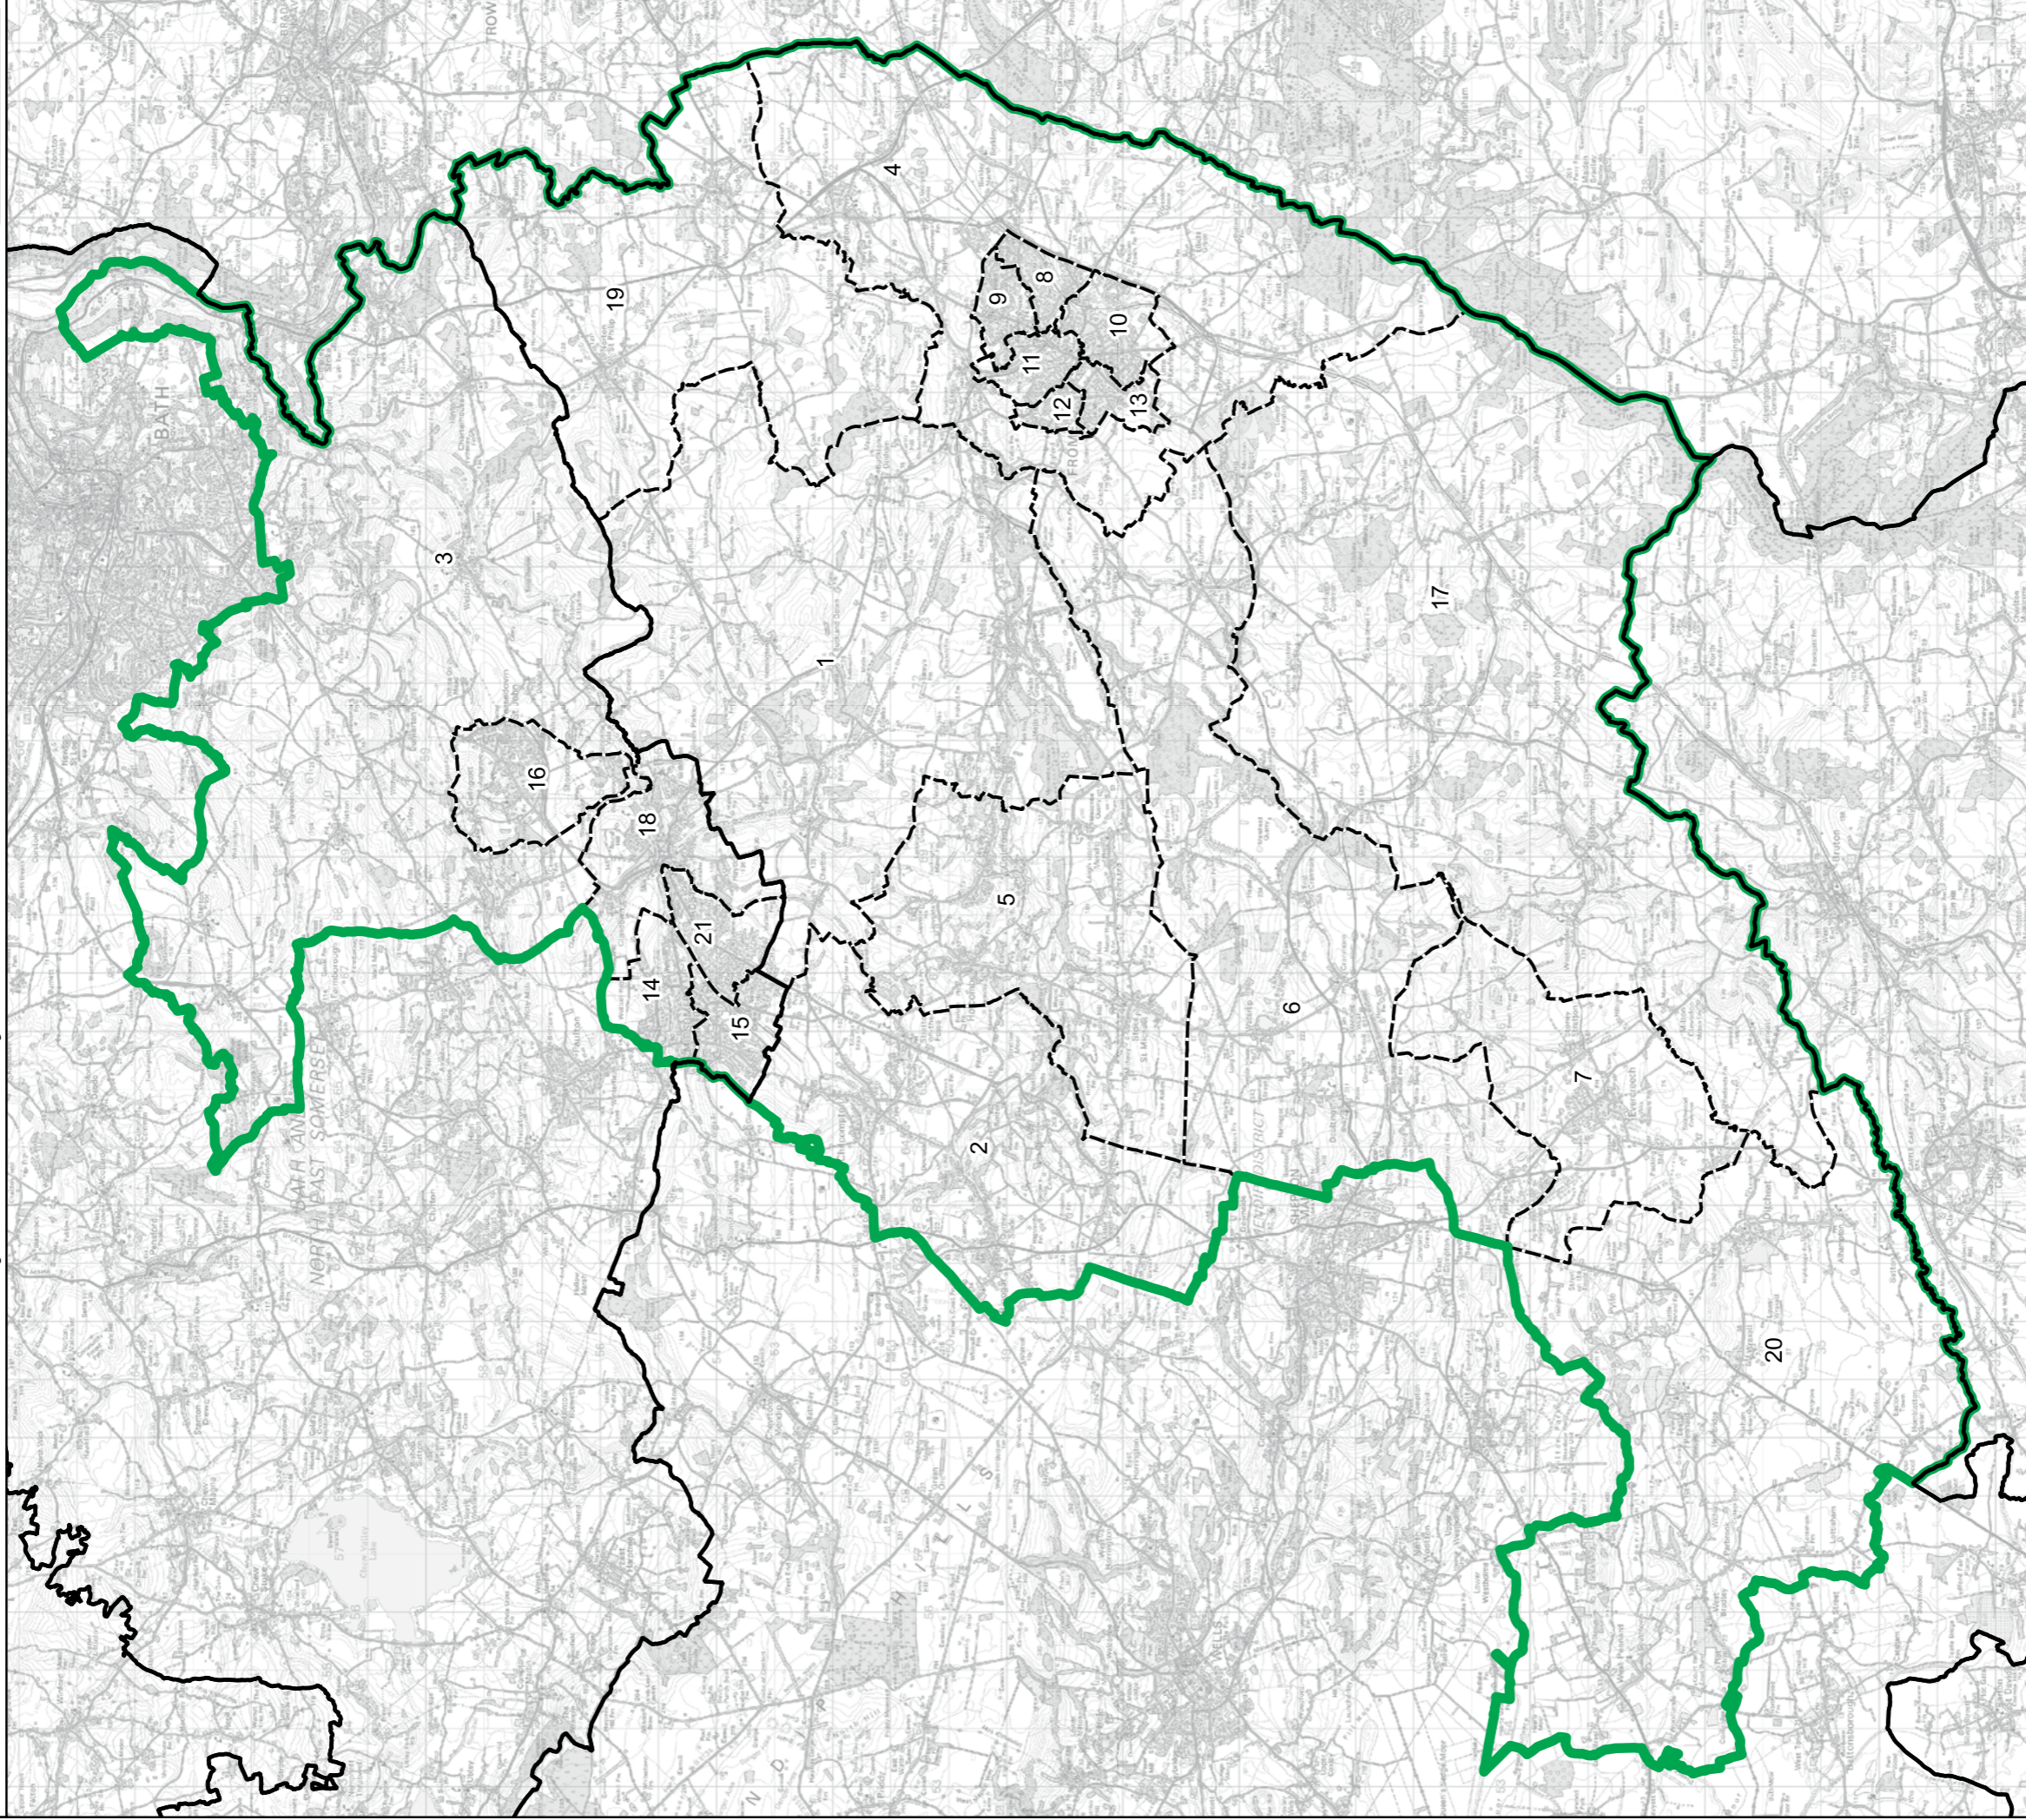

Forest of Dean County Constituency

Boundary Commission for England - Final Recommendations for the South West Region
 Frome and East Somerset County Constituency - Electorate 70,177

Wards:

- 1 Ammerdown
- 2 Ashwick, Chilcompton and Stratton
- 3 Bathavon South
- 4 Beckington and Selwood
- 5 Coleford and Holcombe
- 6 Cranmore, Douiting and Nunney
- 7 Creech
- 8 Frome Berkley Down
- 9 Frome College
- 10 Frome Keyford
- 11 Frome Market
- 12 Frome Oakfield
- 13 Frome Park
- 14 Midsomer Norton North
- 15 Midsomer Norton Redfield
- 16 Peasedown
- 17 Postlebury
- 18 Radstock
- 19 Rode and Norton St. Philip
- 20 The Pennards and Ditcheat
- 21 Westfield