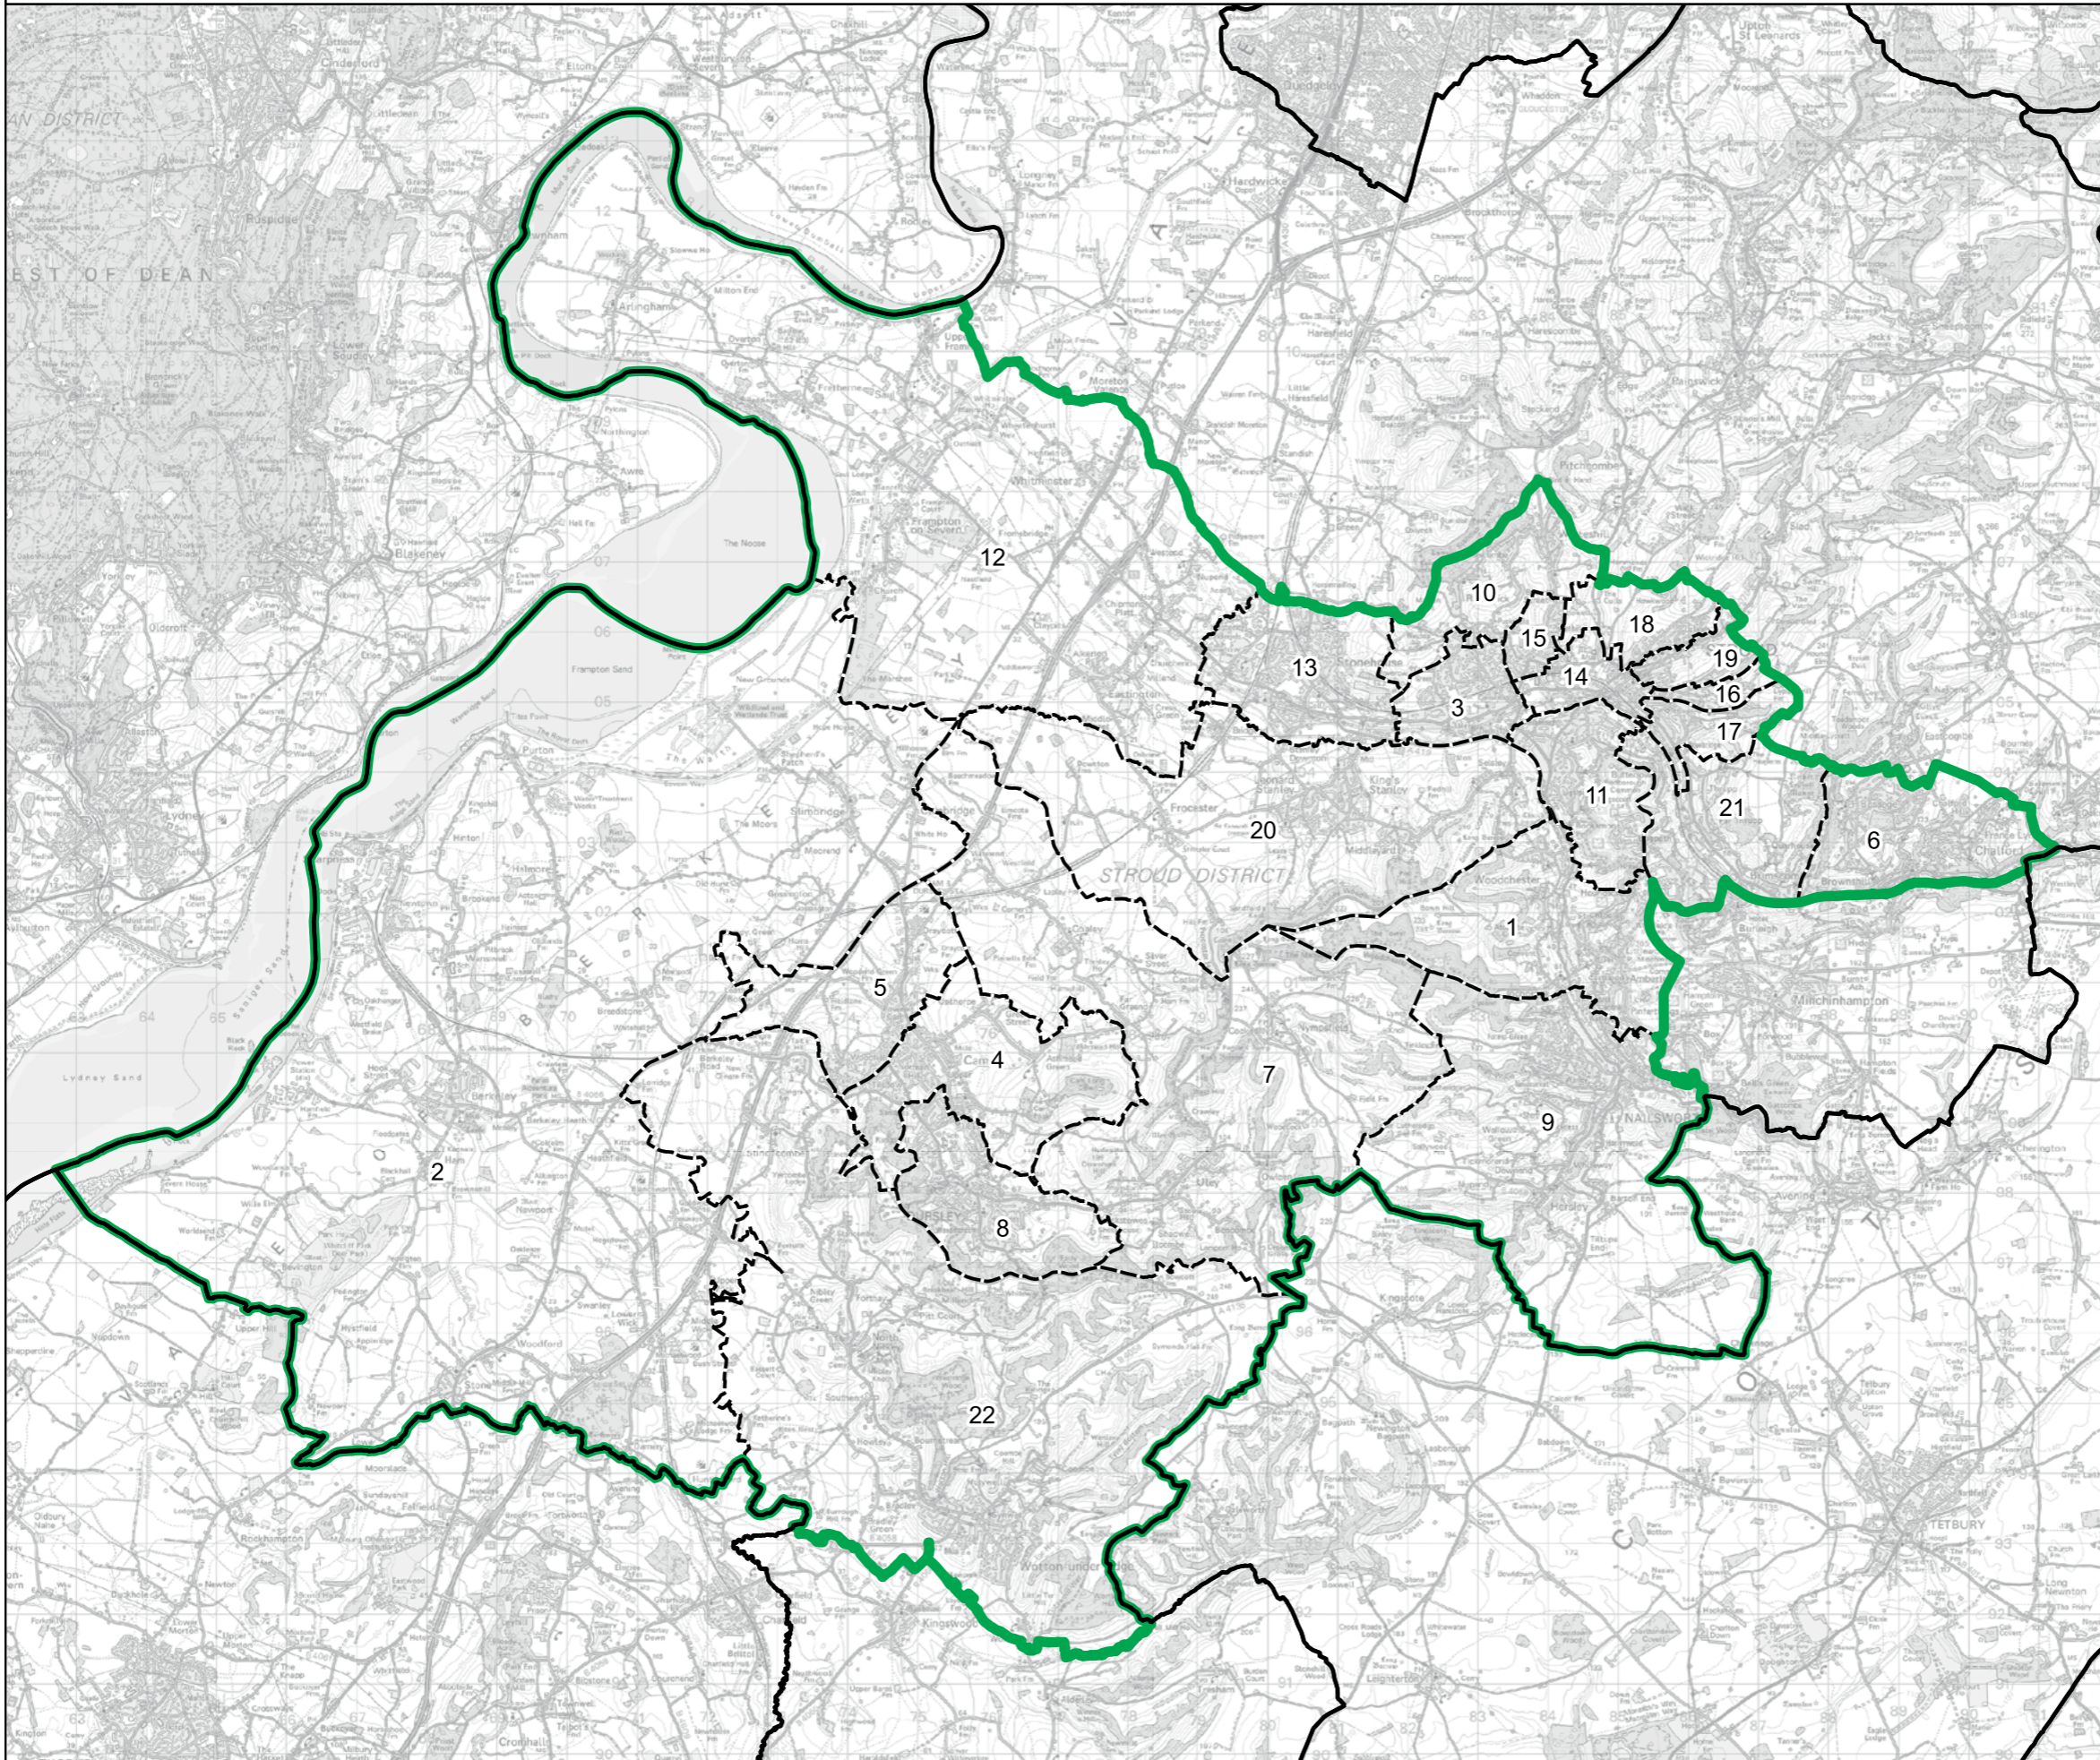

Boundary Commission for England - Final Recommendations for the South West Region

Stroud County Constituency - Electorate 76,249

Wards:

1. 1 Amberley and Woodchester
2. 2 Berkeley Vale
3. 3 Cainscross
4. 4 Cam East
5. 5 Cam West
6. 6 Chalford
7. 7 Coaley & Uley
8. 8 Dursley
9. 9 Nailsworth
10. 10 Randwick, Whiteshill & Ruscombe
11. 11 Rodborough
12. 12 Severn
13. 13 Stonehouse
14. 14 Stroud Central
15. 15 Stroud Farmhill & Paganhill
16. 16 Stroud Slade
17. 17 Stroud Trinity
18. 18 Stroud Uplands
19. 19 Stroud Valley
20. 20 The Stanleys
21. 21 Thrupp
22. 22 Wotton-under-Edge

- Constituency
- Local Authorities
- Wards

0 1 2 km

© Crown copyright and database rights 2023 OS 100018289. You are permitted to use this data solely to enable you to respond to, or interact with, the organisation that provided you with the data. You are not permitted to copy, sub-licence, distribute or sell any of this data to third parties in any form. Third party rights to enforce the terms of this licence shall be reserved to OS.