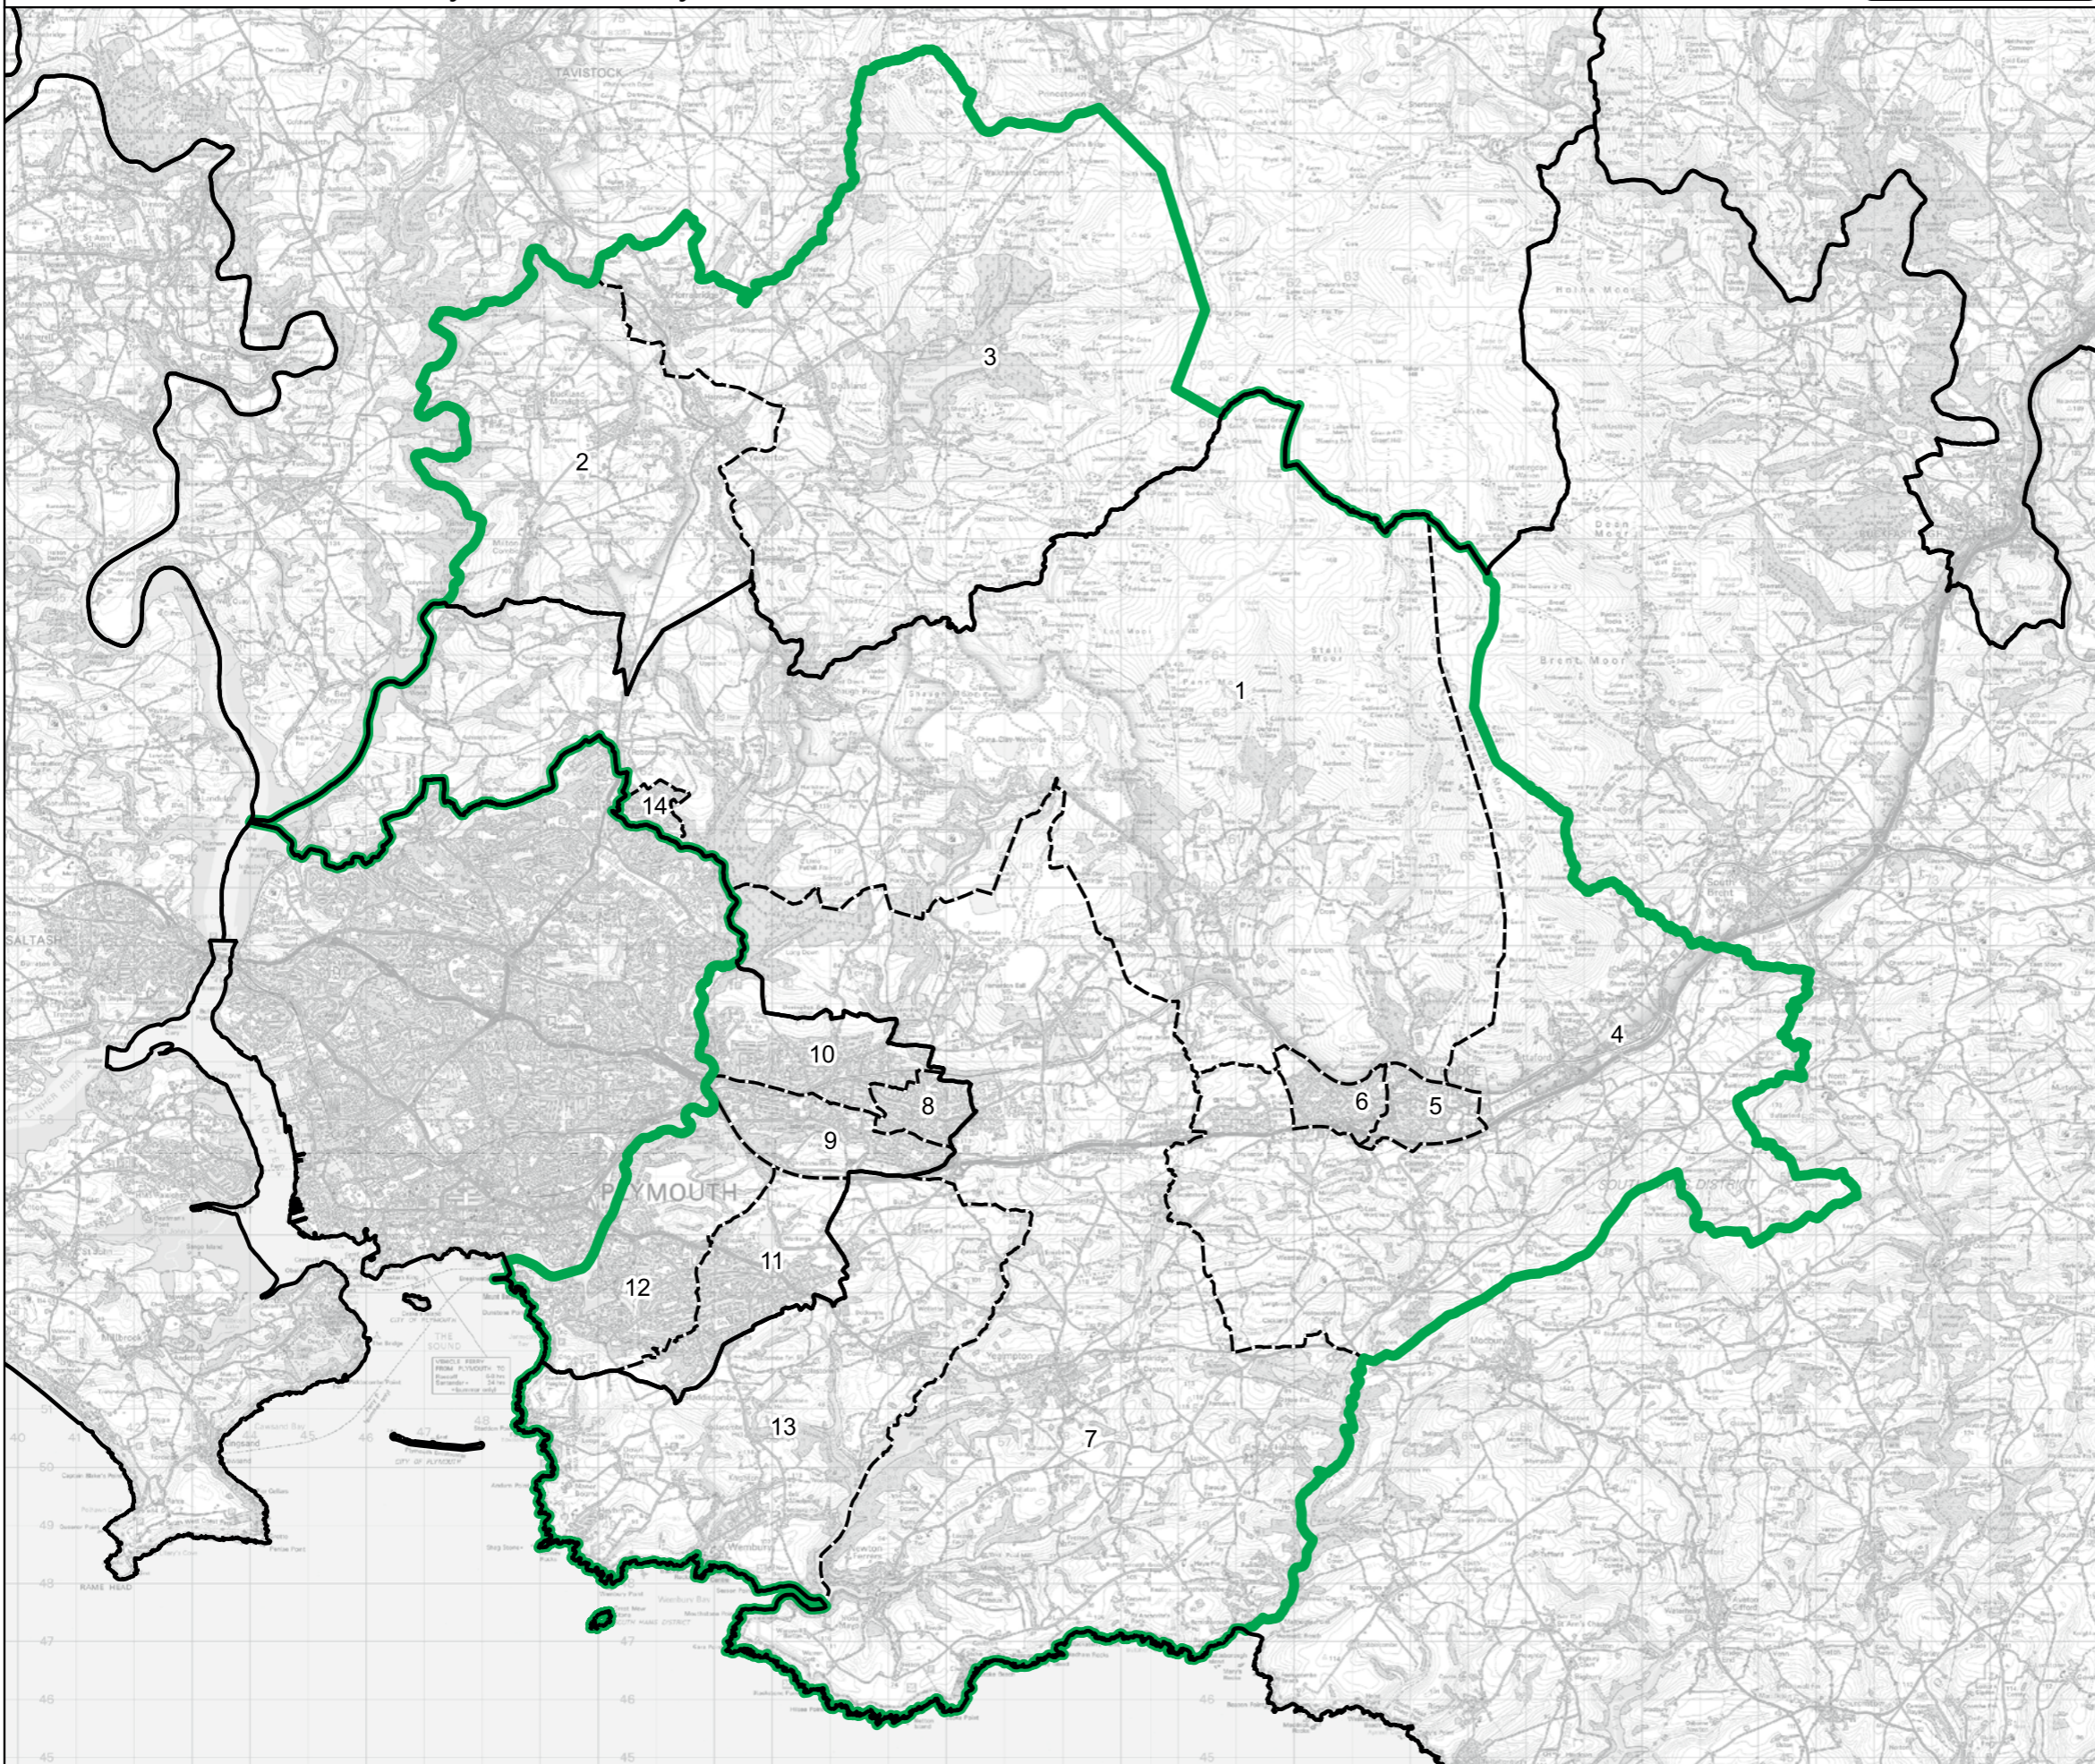

Wards:

- 1 Bickleigh & Cornwood
- 2 Buckland Monachorum
- 3 Burrator
- 4 Ermington & Ugborough
- 5 Ivybridge East
- 6 Ivybridge West
- 7 Newton & Yealmpton
- 8 Plympton Chaddlewood
- 9 Plympton Erle
- 10 Plympton St. Mary
- 11 Plymstock Dunstone
- 12 Plymstock Radford
- 13 Wembury & Brixton
- 14 Woolwell

- Constituency
- Local Authorities
- Wards

© Crown copyright and database rights 2023 OS 100018289. You are permitted to use this data solely to enable you to respond to, or interact with, the organisation that provided you with the data. You are not permitted to copy, sub-licence, distribute or sell any of this data to third parties in any form. Third party rights to enforce the terms of this licence shall be reserved to OS.