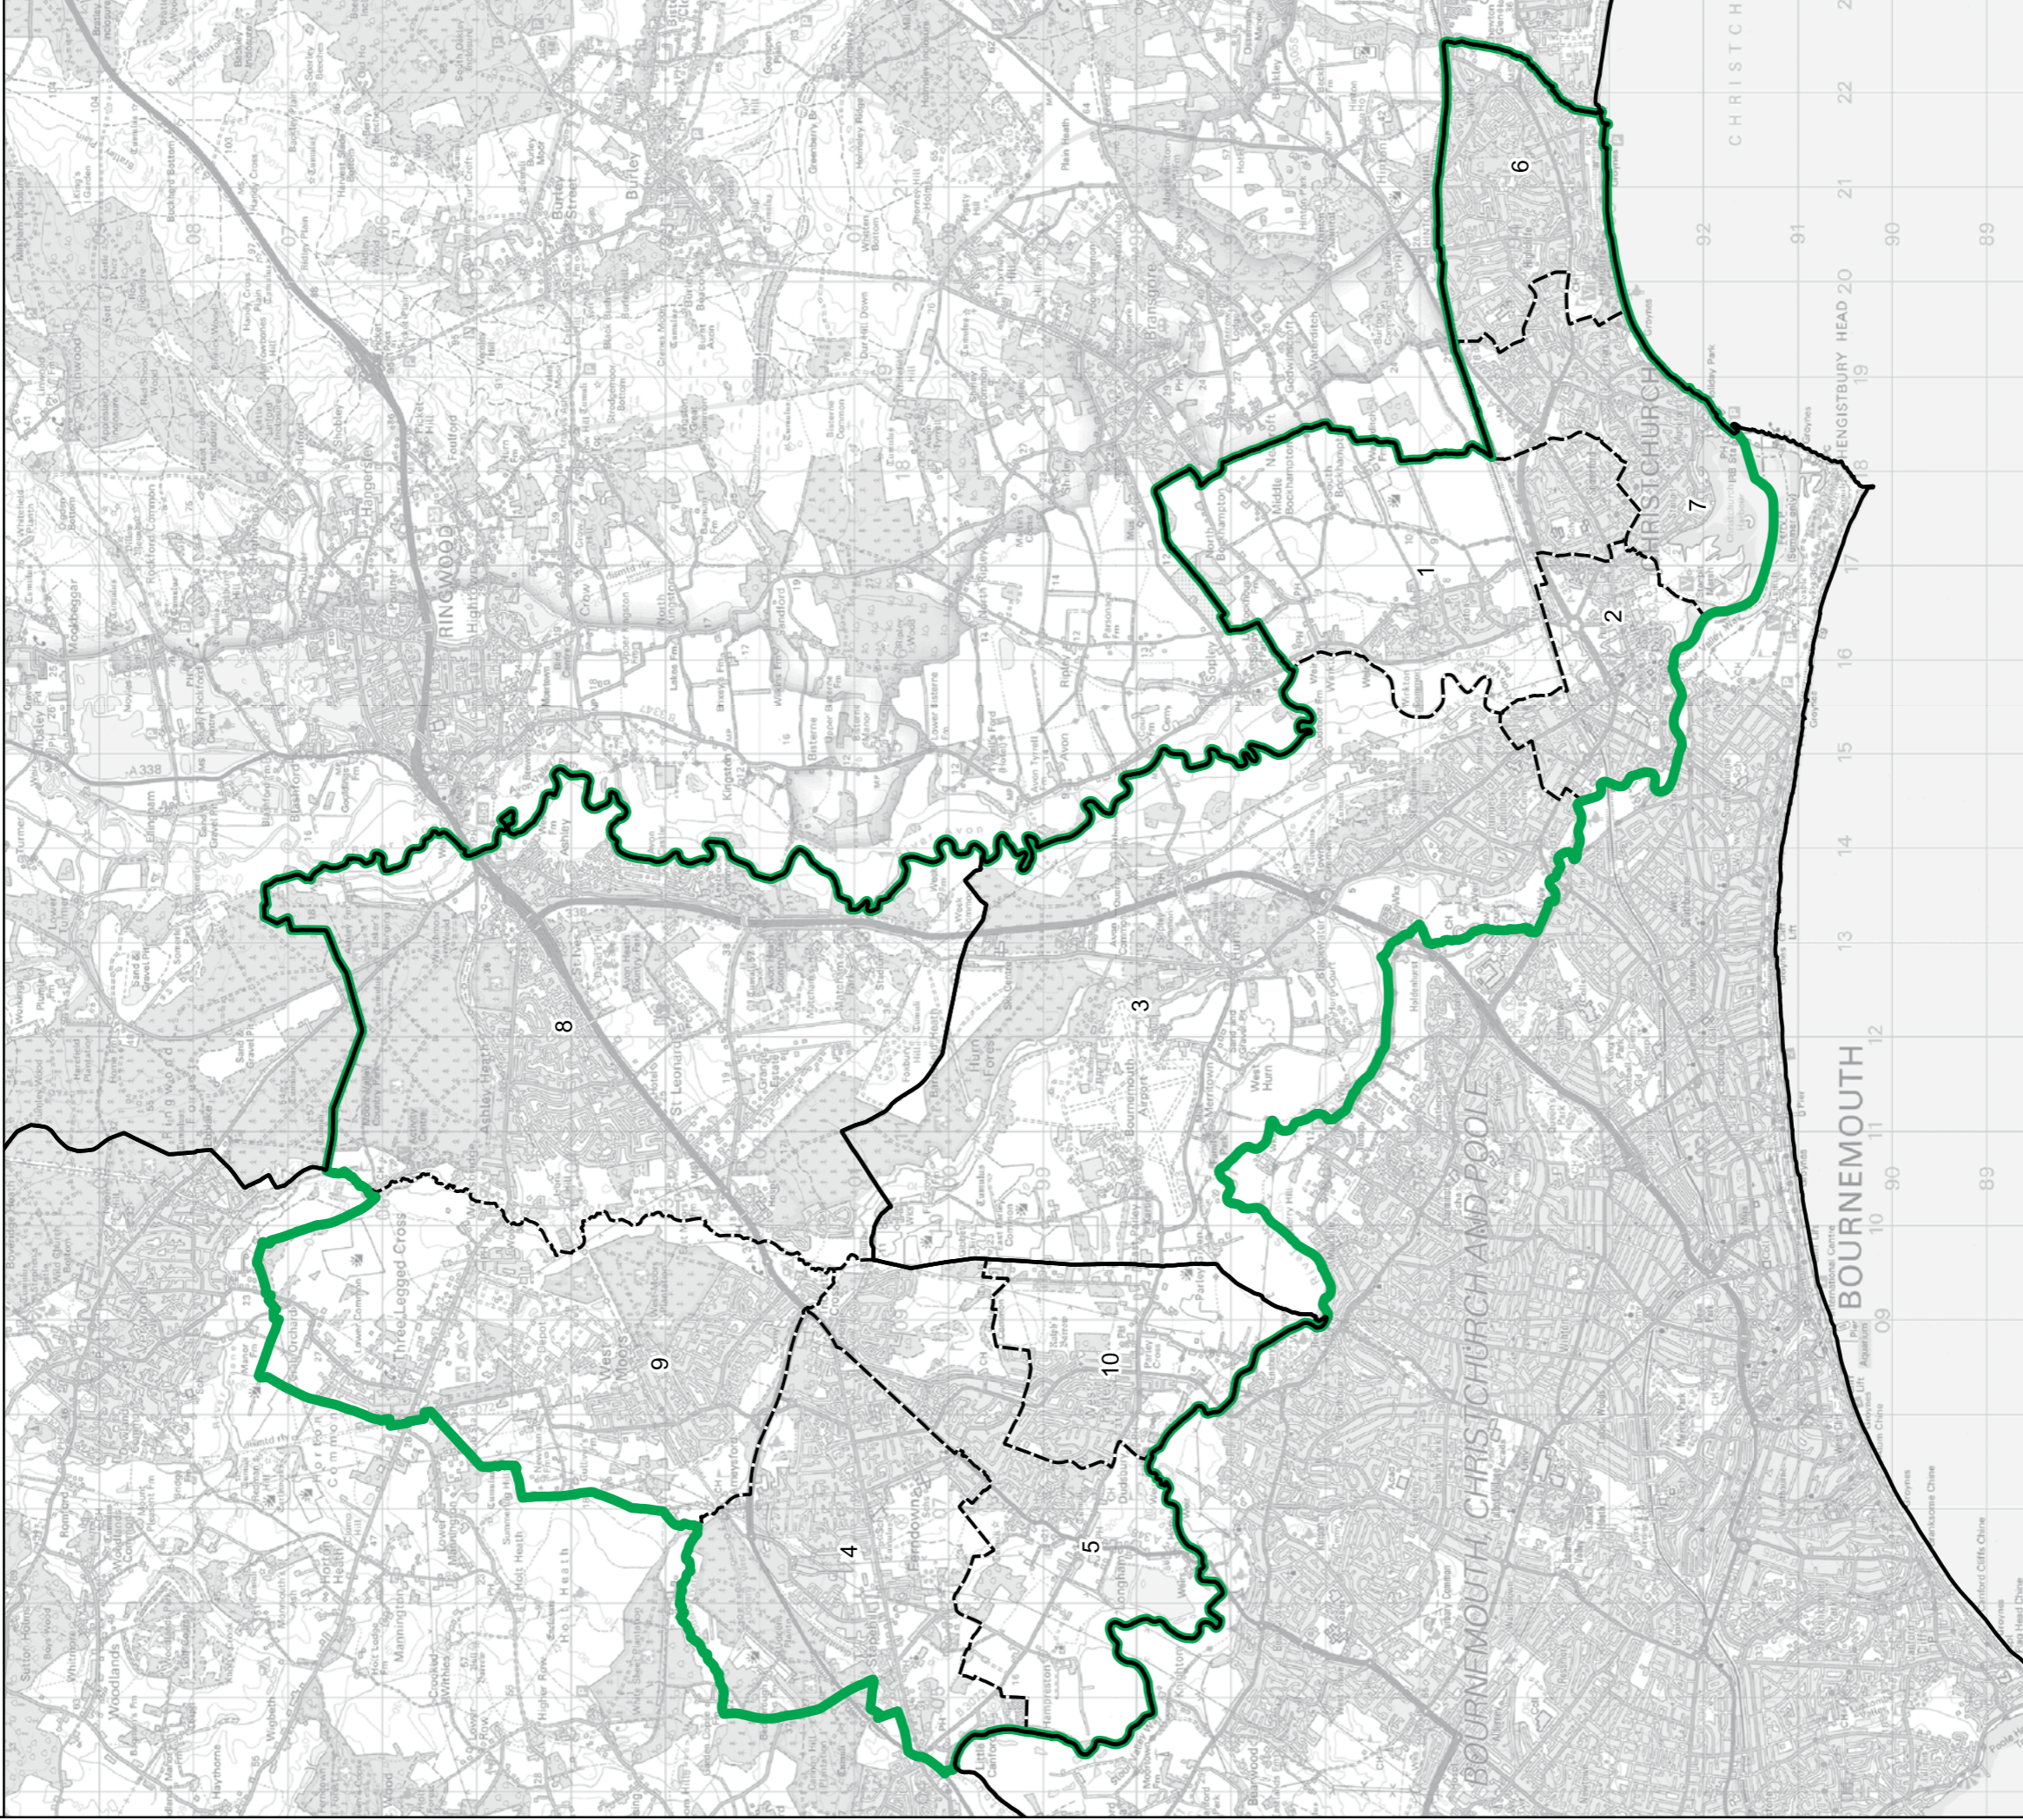

1. **Wards:**
2. 1 Burton & Grange
   - 2 Christchurch Town
   - 3 Commons
   - 4 Ferndown North
   - 5 Ferndown South
   - 6 Highcliffe & Walkford
   - 7 Muford, Stanpit & West Highcliffe
   - 8 St. Leonards & St. Ives
   - 9 West Moors & Three Legged Cross
   - 10 West Parley

- Constituency
- Local Authorities
- Wards

© Crown copyright and database rights 2023 OS 100018269. You are permitted to use this data solely to enable you to respond to, or interact with, the organisation that provided you with the data. You are not permitted to copy, sub-licence, distribute or sell any of this data to third parties in any form. Third party rights to enforce the terms of this licence shall be reserved to OS.