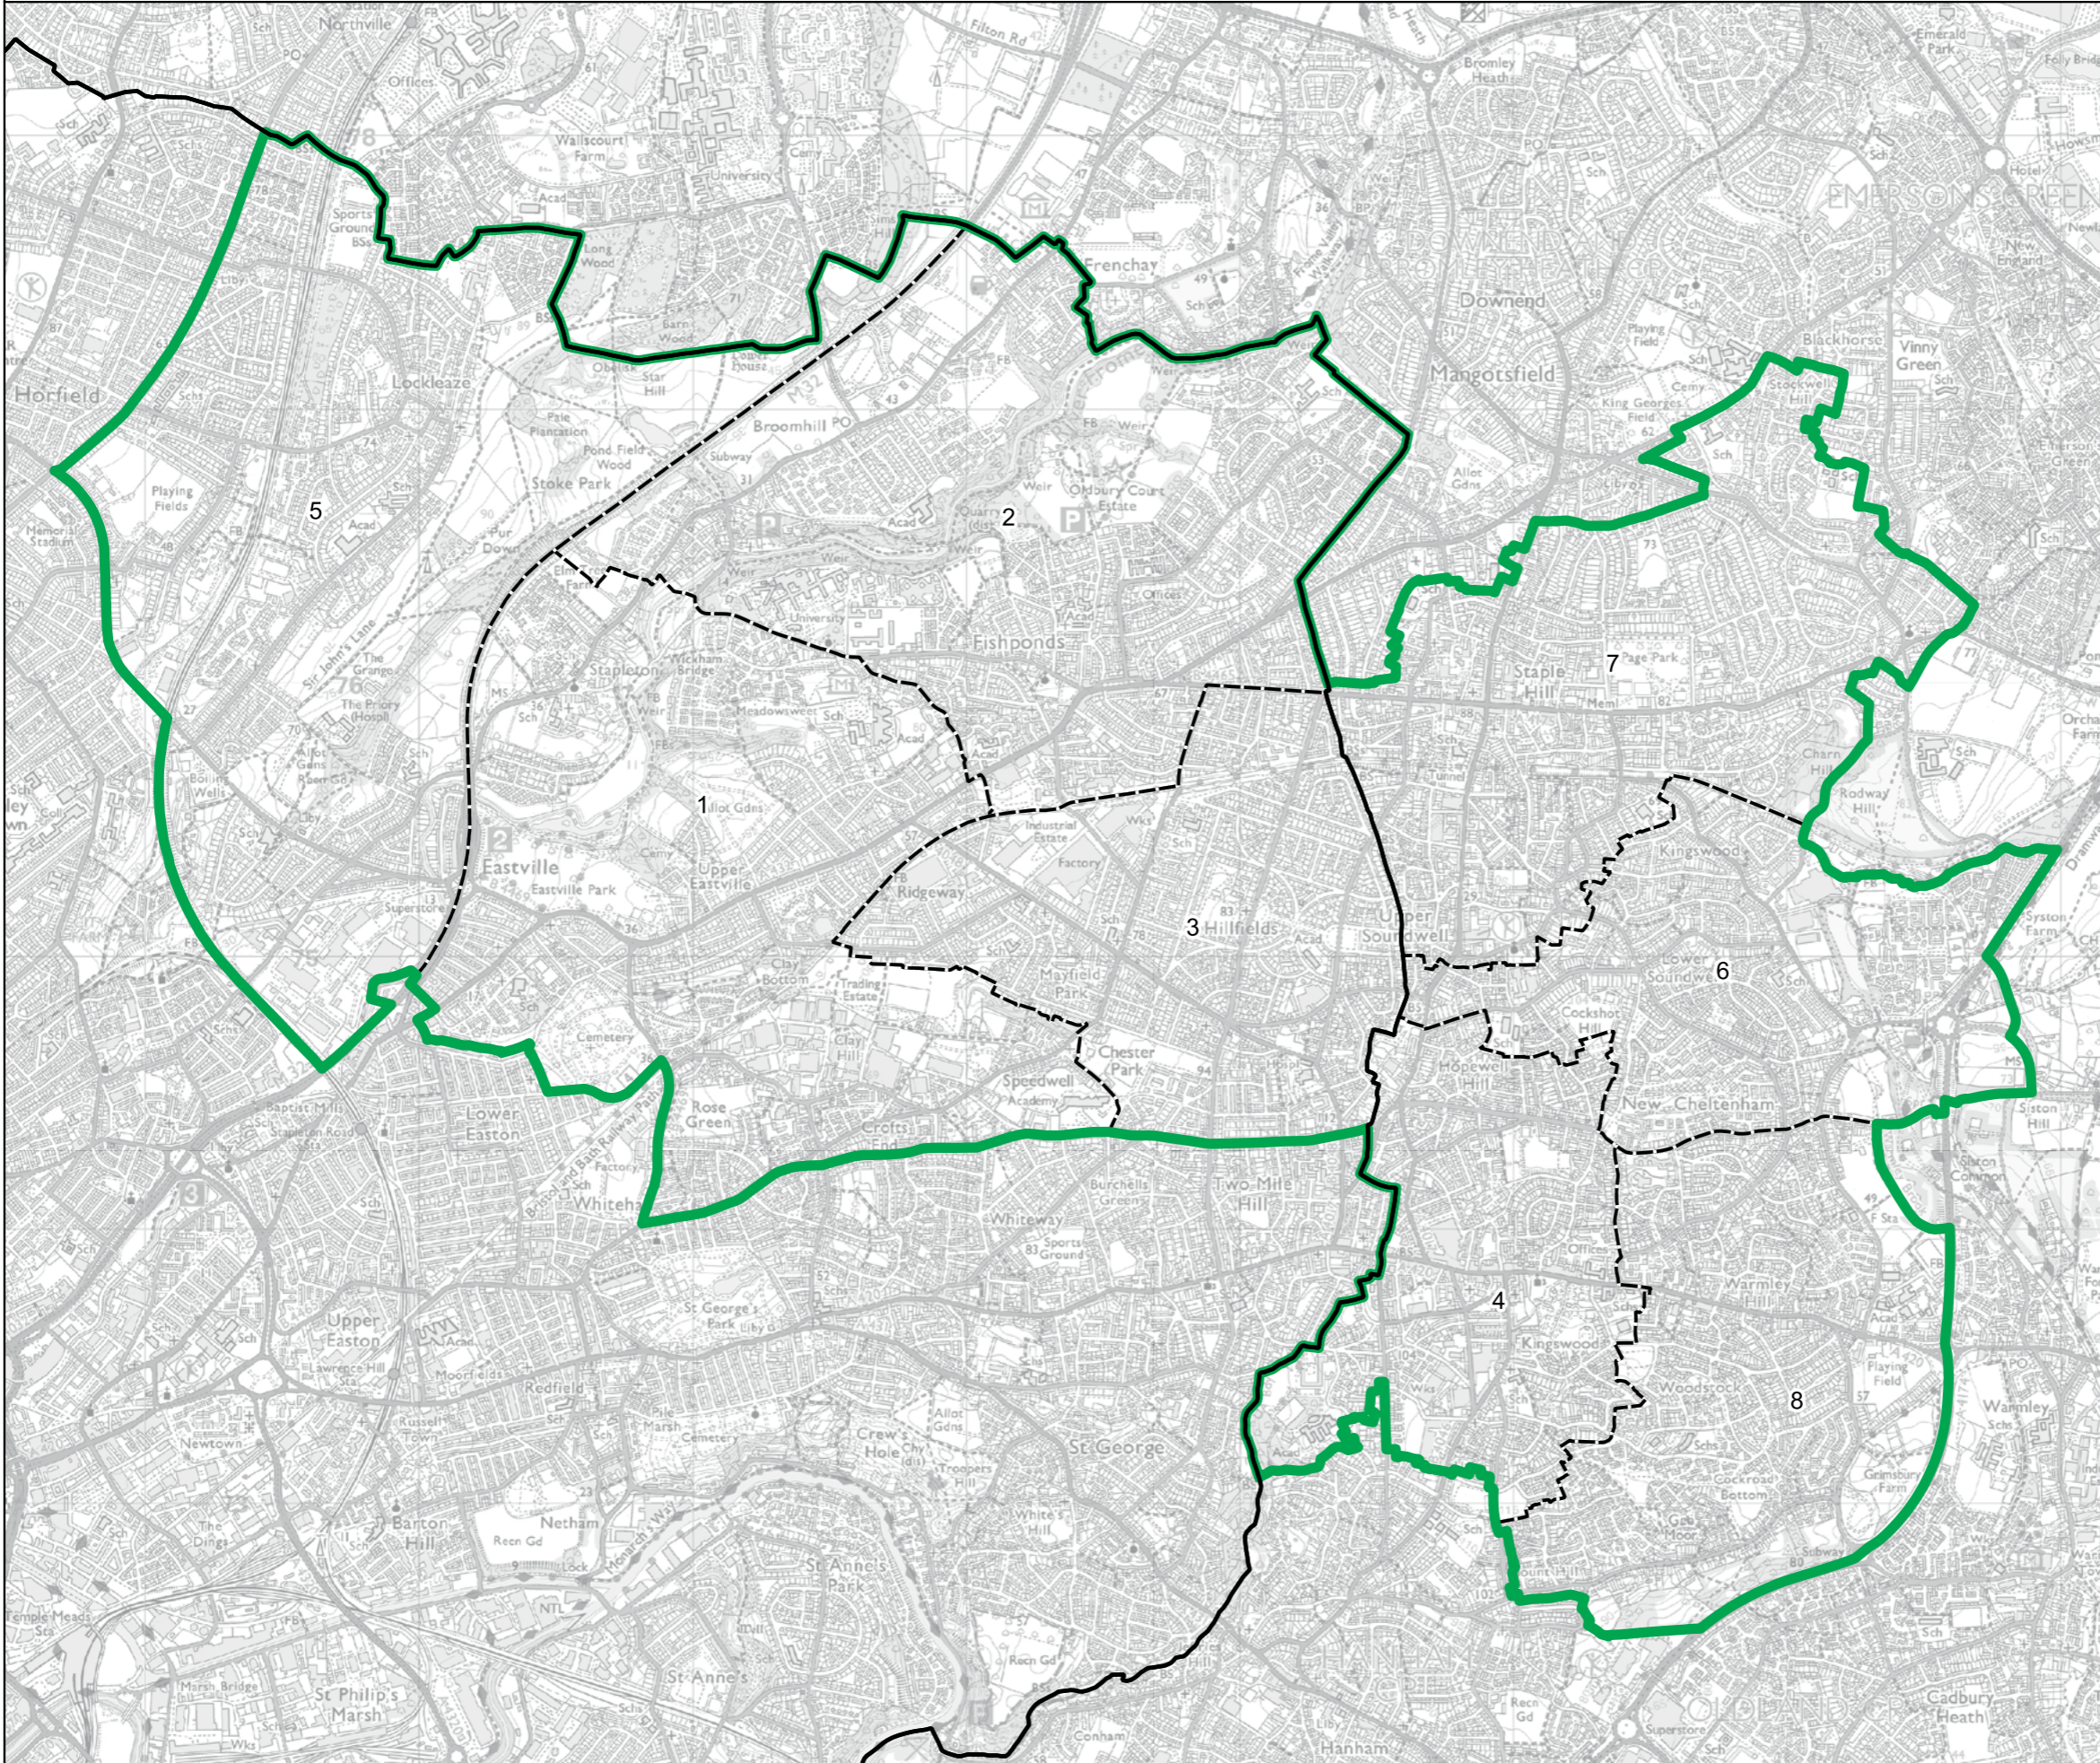

Bristol East Borough Constituency

Boundary Commission for England - Final Recommendations for the South West Region

Bristol North East Borough Constituency - Electorate 69,793

- Wards:
- 1 Eastville
 - 2 Frome Vale
 - 3 Hillfields
 - 4 Kingswood
 - 5 Lockleaze
 - 6 New Cheltenham
 - 7 Staple Hill & Mangotsfield
 - 8 Woodstock