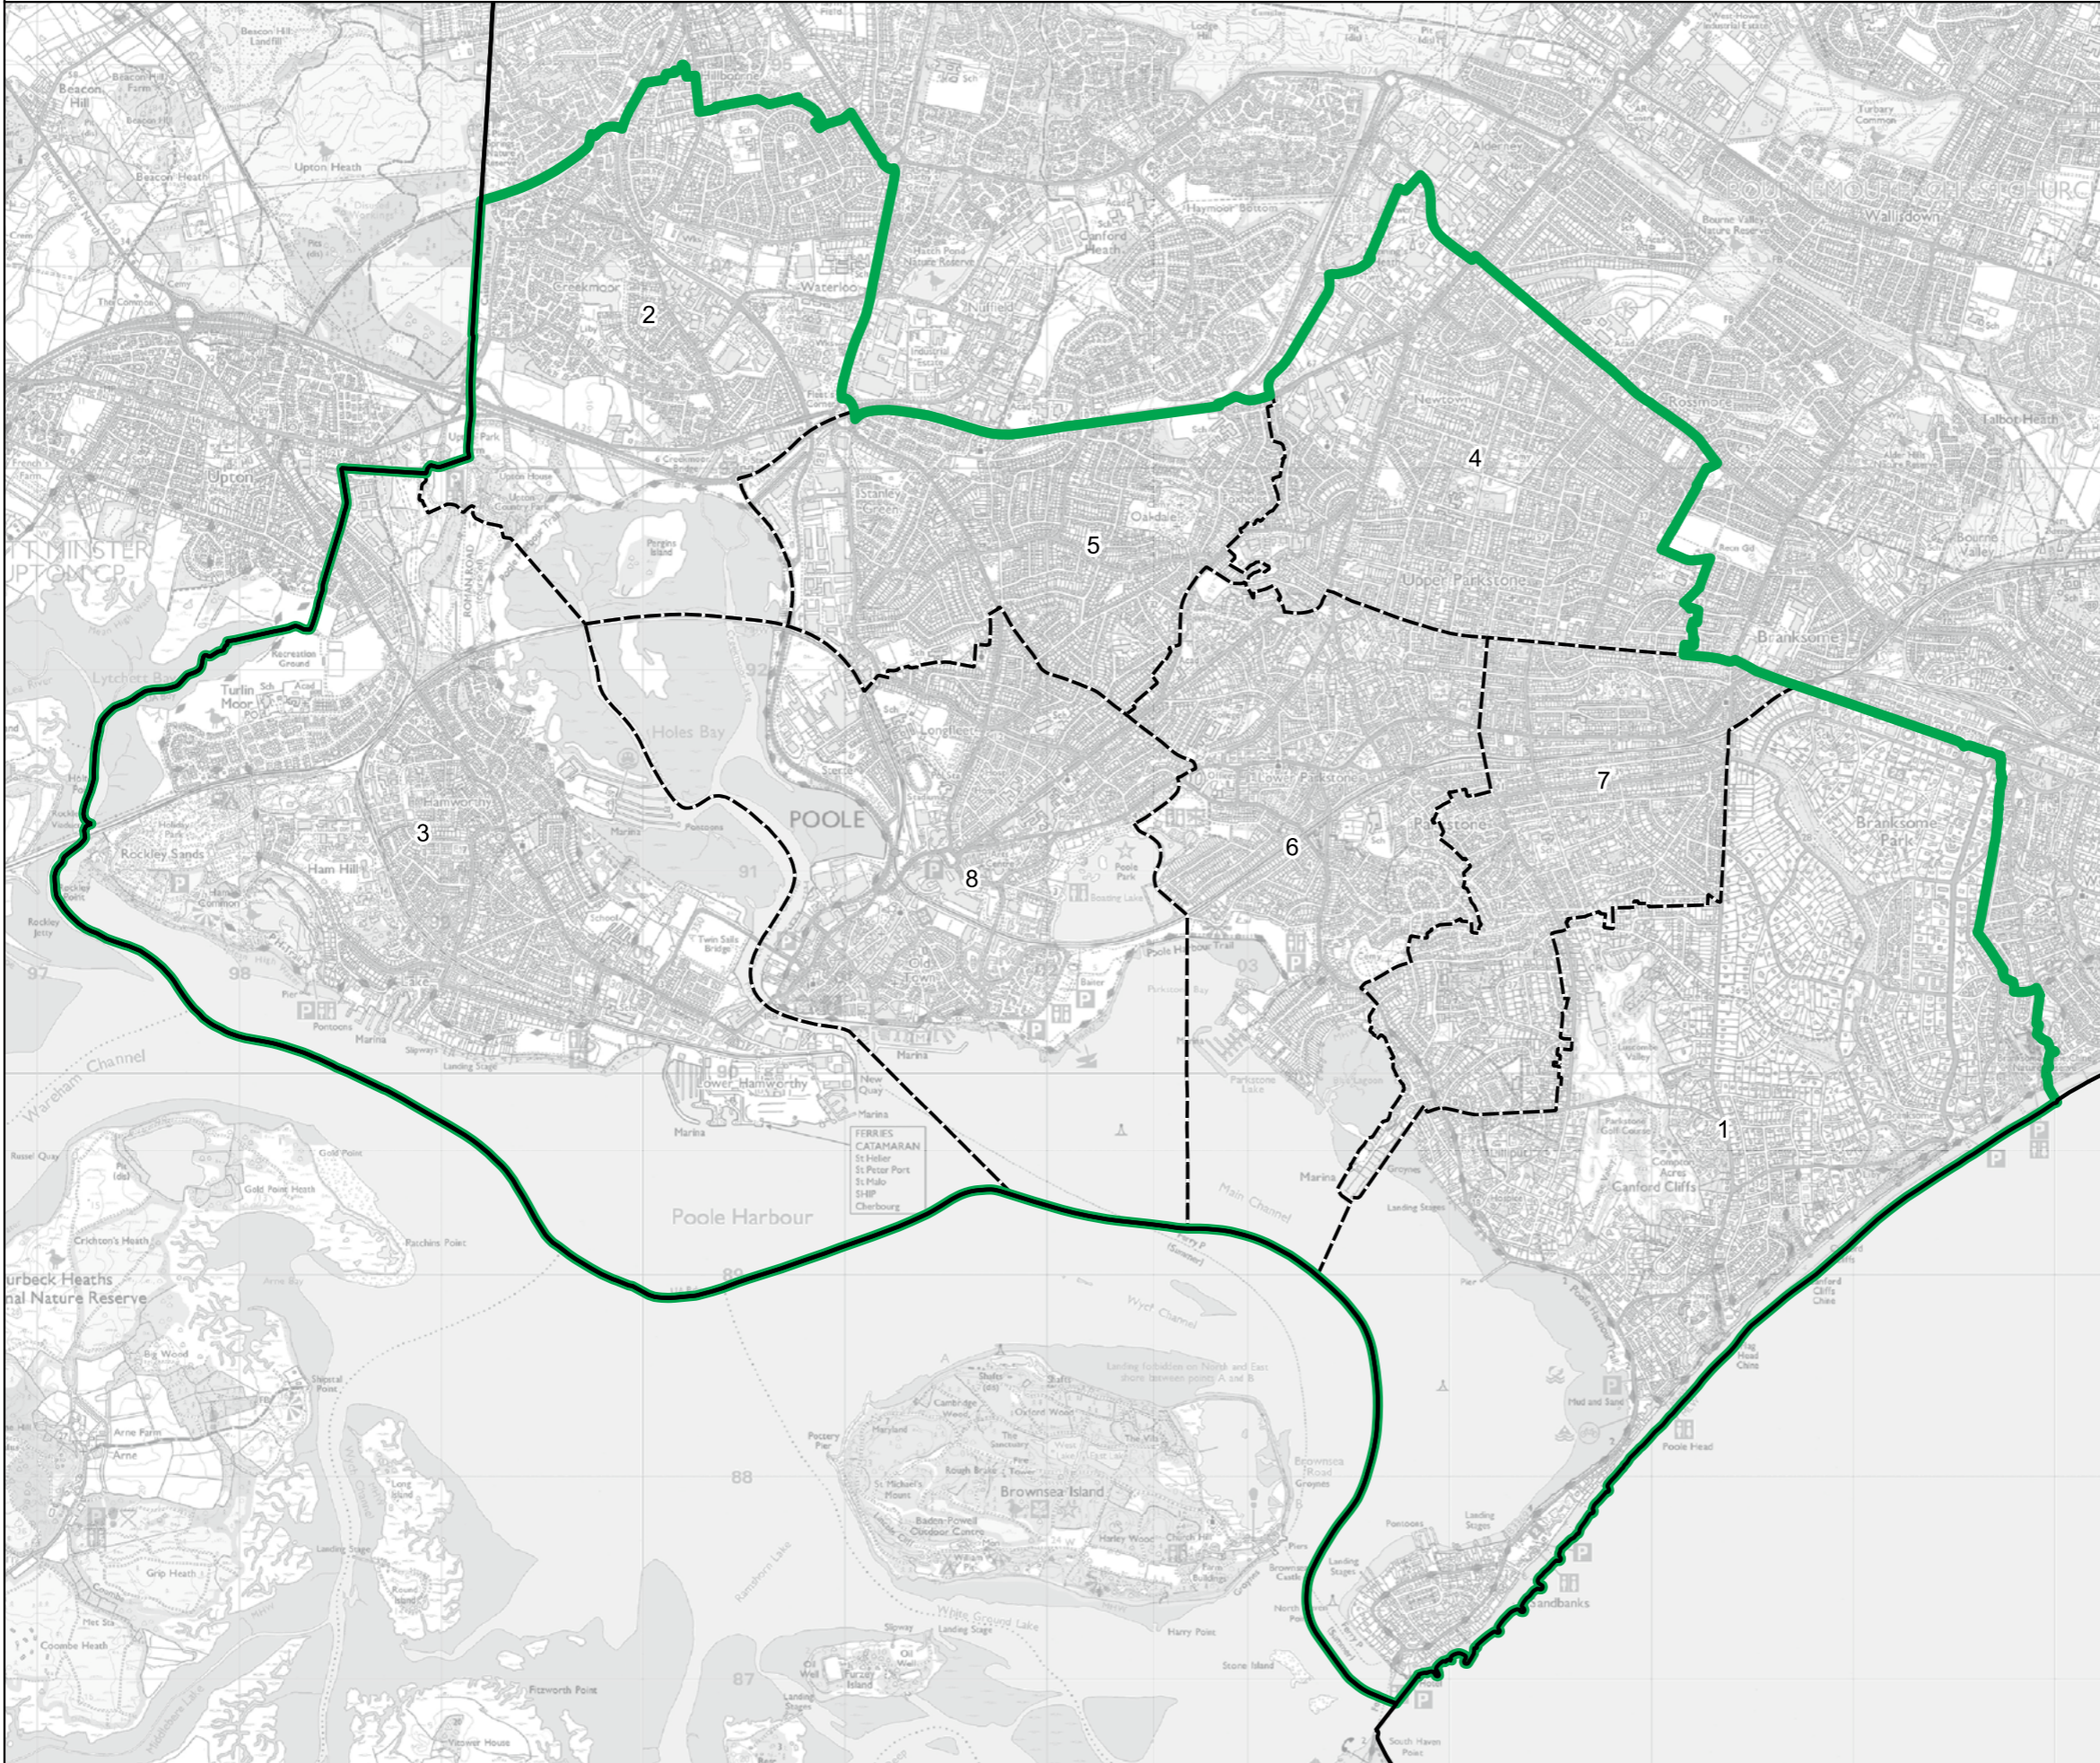

Boundary Commission for England - Final Recommendations for the South West Region

Poole Borough Constituency - Electorate 72,162

1. Wards:
2. 1 Canford Cliffs
   - 2 Creekmoor
   - 3 Hamworthy
   - 4 Newtown & Heatherlands
   - 5 Oakdale
   - 6 Parkstone
   - 7 Penn Hill
   - 8 Poole Town

- Constituency
- Local Authorities
- Wards

© Crown copyright and database rights 2023 OS 100018289. You are permitted to use this data solely to enable you to respond to, or interact with, the organisation that provided you with the data. You are not permitted to copy, sub-licence, distribute or sell any of this data to third parties in any form. Third party rights to enforce the terms of this licence shall be reserved to OS.

Poole Borough Constituency