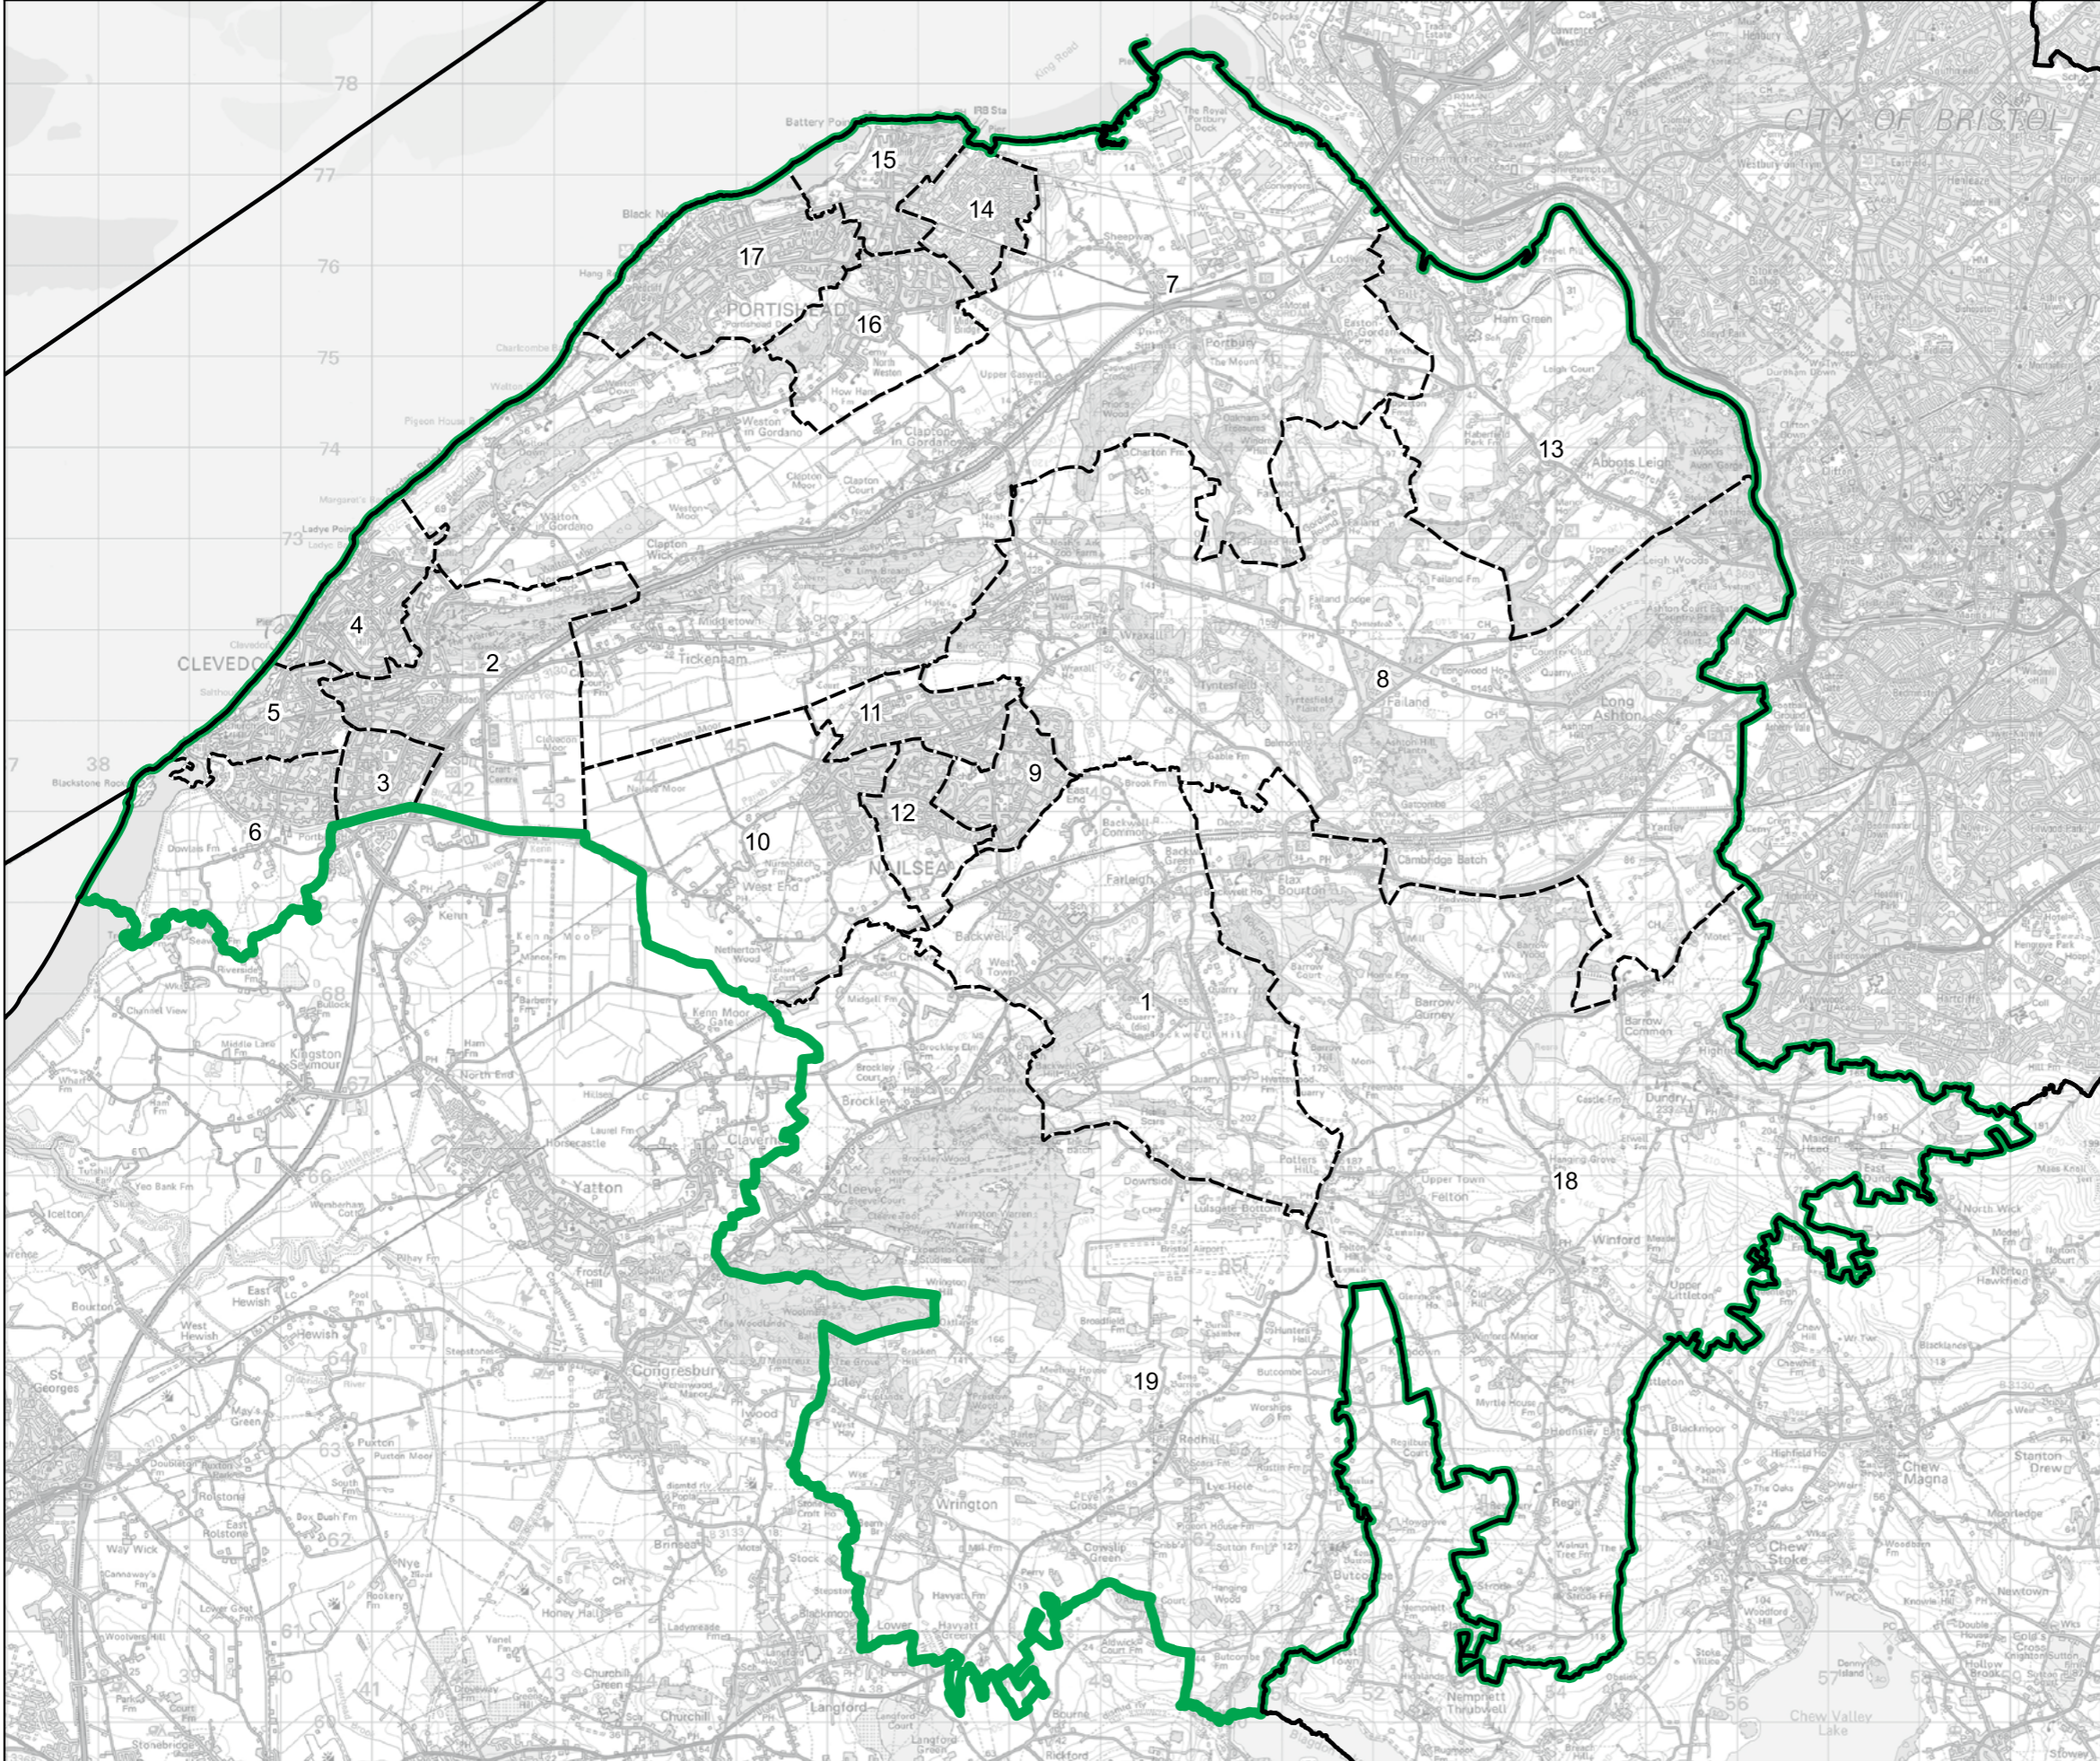

Wards:

- 1 Backwell
- 2 Clevedon East
- 3 Clevedon South
- 4 Clevedon Walton
- 5 Clevedon West
- 6 Clevedon Yeo
- 7 Gordano Valley
- 8 Long Ashton
- 9 Nailsea Golden Valley
- 10 Nailsea West End
- 11 Nailsea Yeo
- 12 Nailsea Youngwood
- 13 Pill
- 14 Portishead East
- 15 Portishead North
- 16 Portishead South
- 17 Portishead West
- 18 Winford
- 19 Wrington

- Constituency
- Local Authorities
- Wards

0 1 2 km

© Crown copyright and database rights 2023 OS 100018289. You are permitted to use this data solely to enable you to respond to, or interact with, the organisation that provided you with the data. You are not permitted to copy, sub-licence, distribute or sell any of this data to third parties in any form. Third party rights to enforce the terms of this licence shall be reserved to OS.