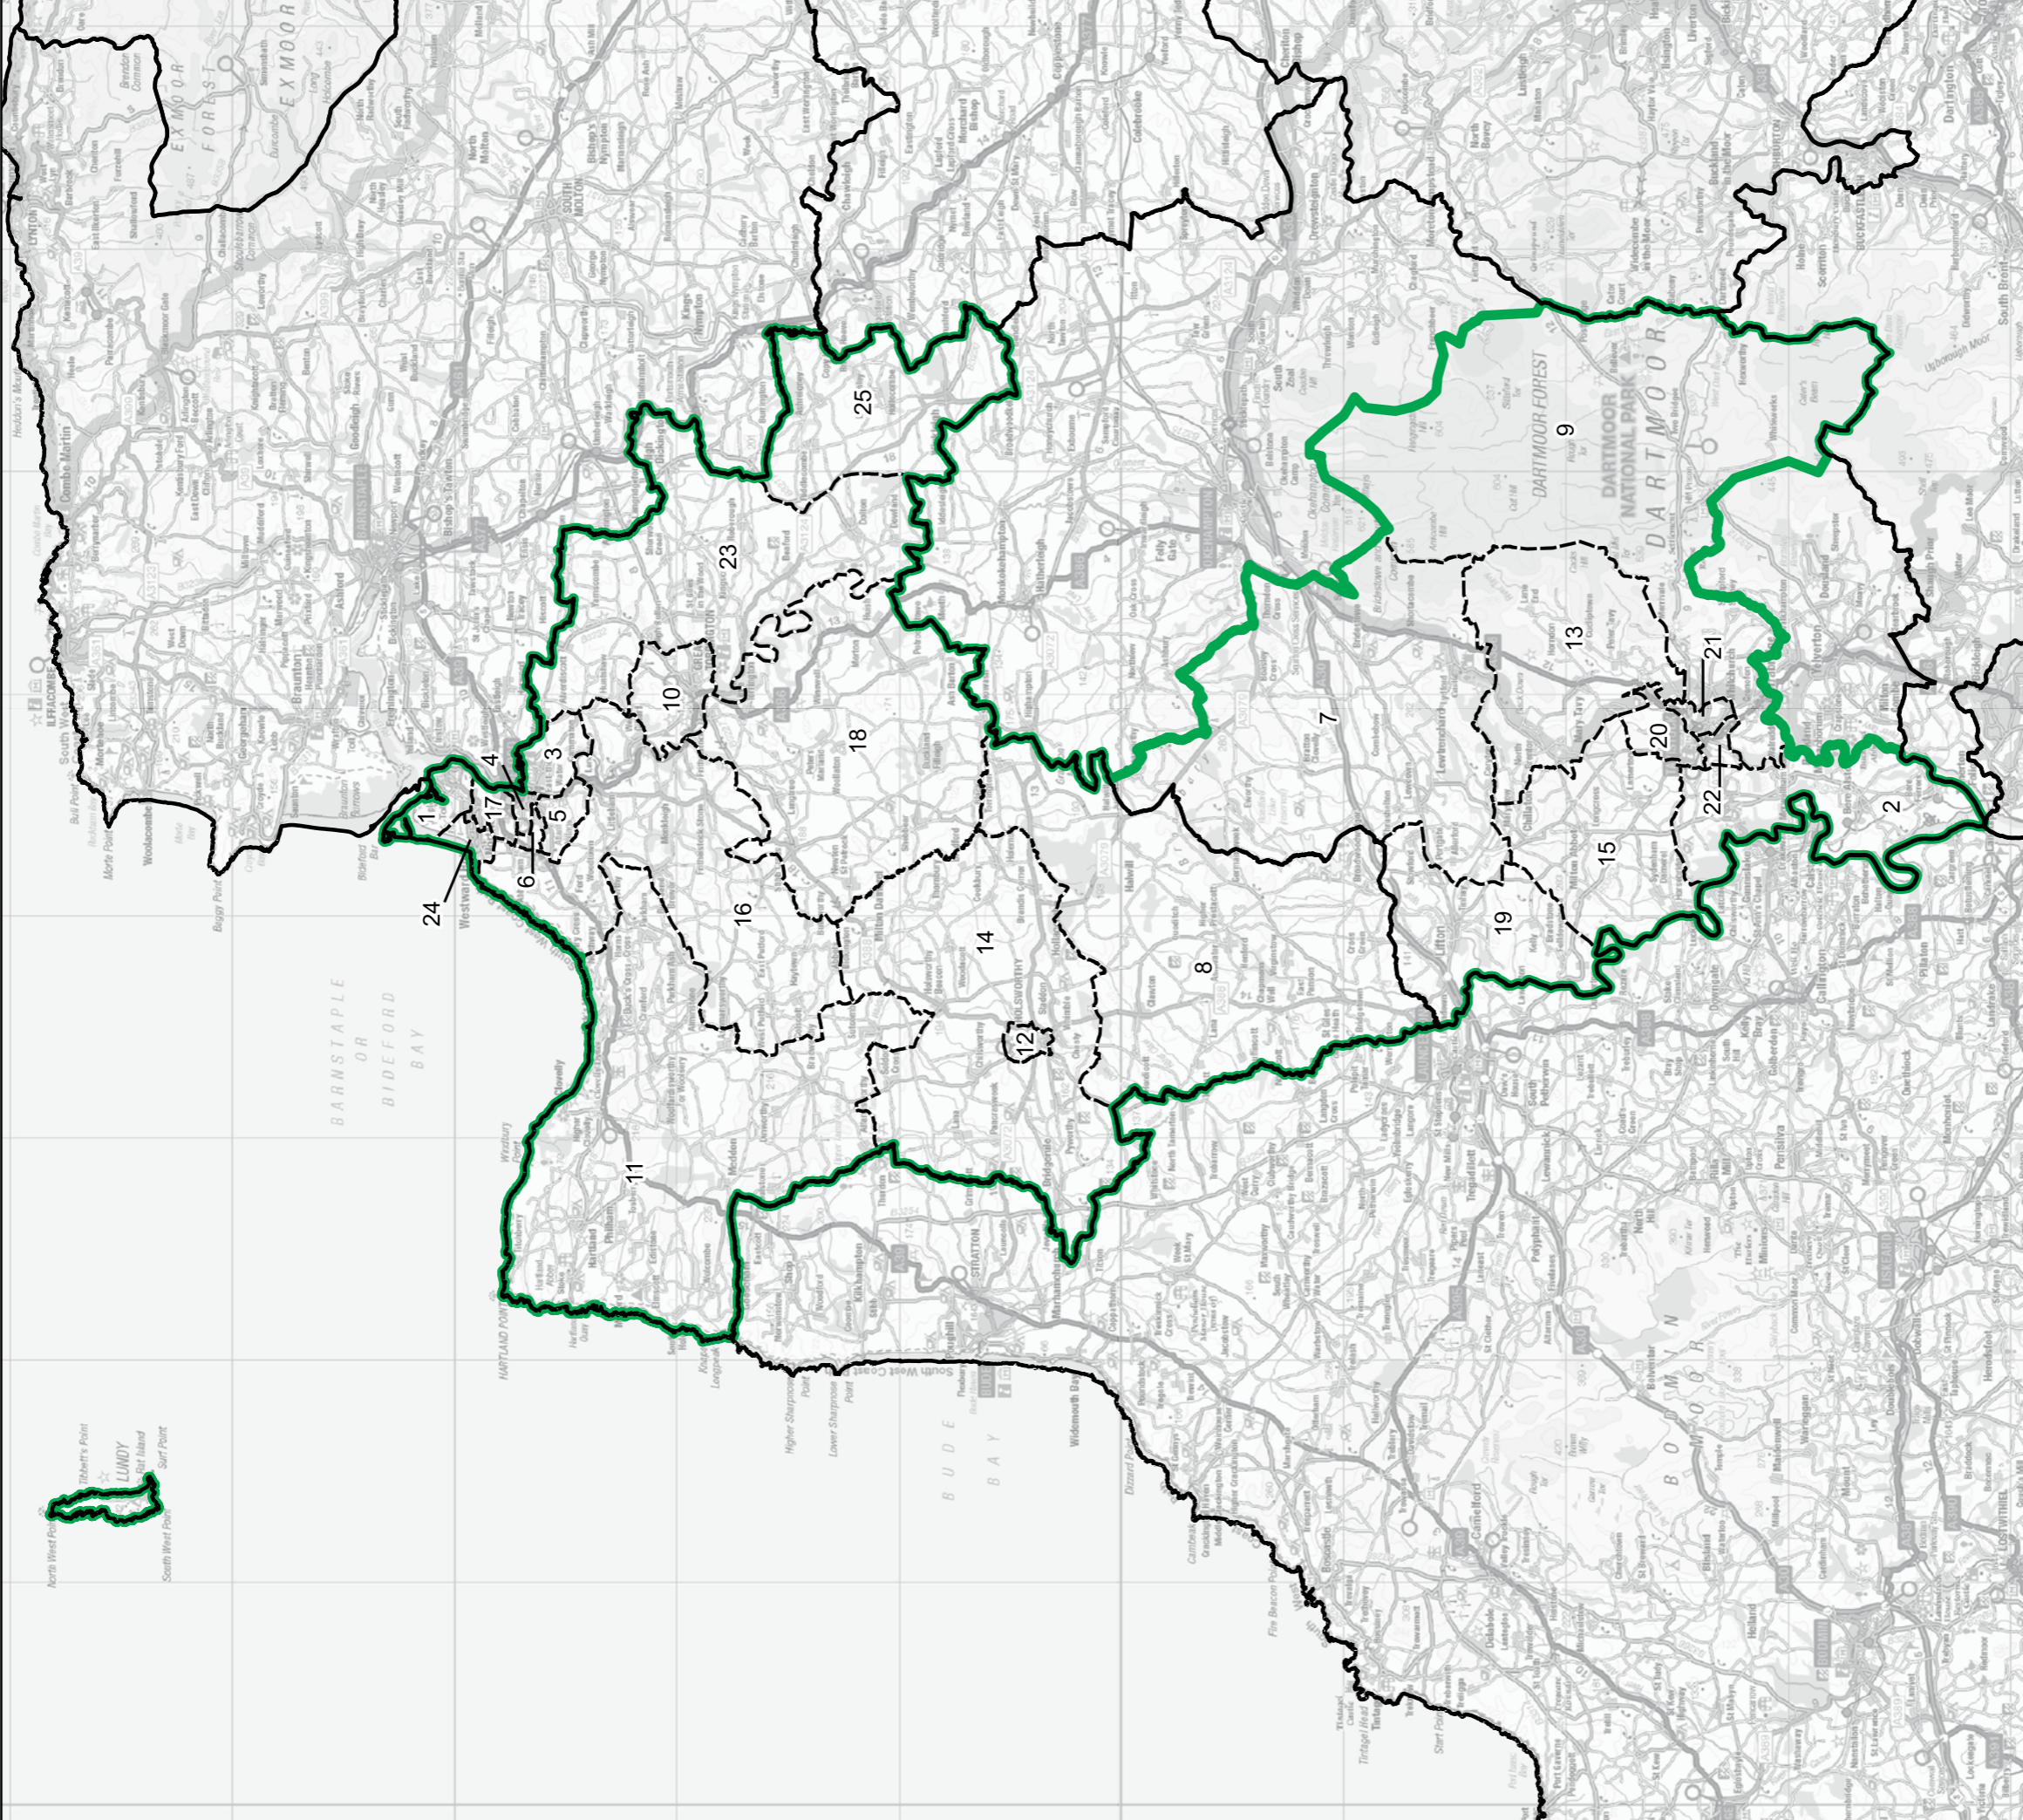

Boundary Commission for England - Final Recommendations for the South West Region Torridge and Tavistock County Constituency - Electorate 74,802

Wards:

1 Appledore	9 Dartmoor	17 Northam	24 Westward Ho!
2 Bere Ferrers	10 Great Torrington	18 Shebbear & Langtree	25 Winkleigh
3 Bideford East	11 Hartland	19 Tamarside	
4 Bideford North	12 Holsworthy	20 Tavistock North	
5 Bideford South	13 Mary Tavy	21 Tavistock South East	
6 Bideford West	14 Milton & Tamarside	22 Tavistock South West	
7 Bridestowe	15 Milton Ford	23 Two Rivers & Three Moors	
8 Broadheath	16 Monkleigh & Puttord		

- Constituency
- Local Authorities
- Wards

© Crown copyright and database rights 2023 OS 100018289. You are permitted to use this data solely to enable you to respond to, or interact with, the organisation that provided you with the data. You are not permitted to copy, sub-licence, distribute or sell any of this data to third parties in any form. Third party rights to enforce the terms of this licence shall be reserved to OS.

Torridge and Tavistock County Constituency