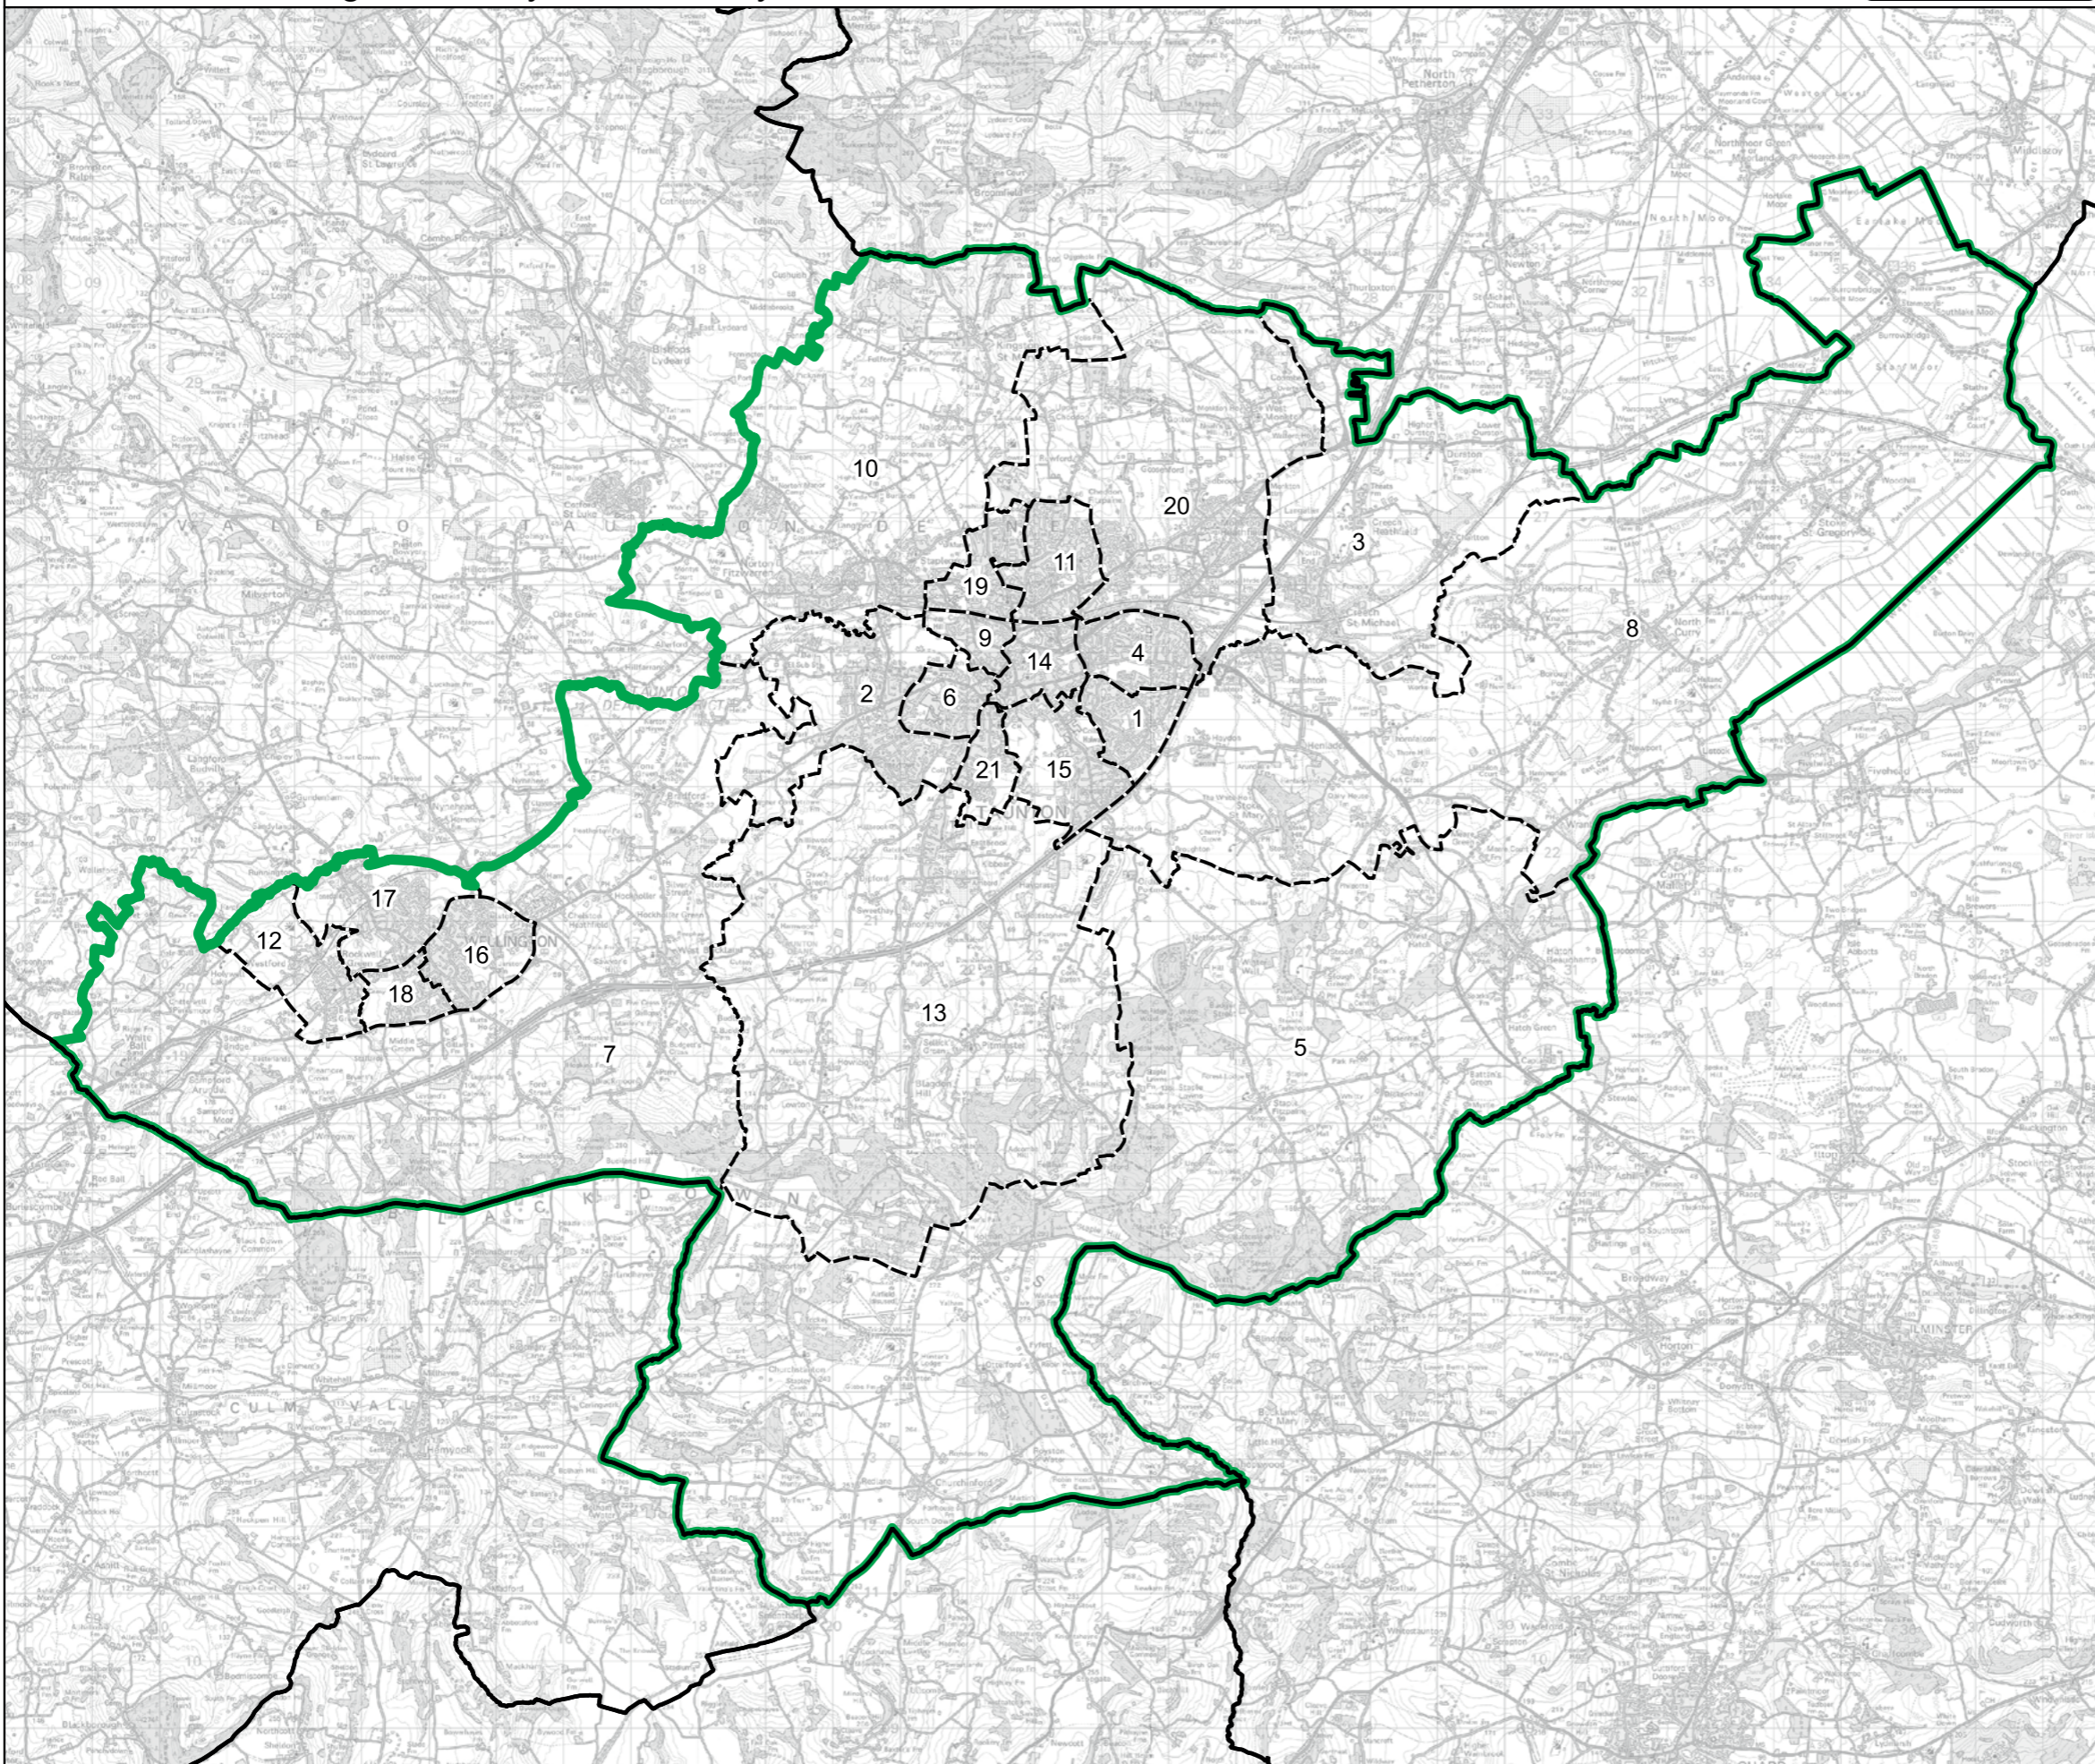

Wards:

- 1 Blackbrook & Holway
- 2 Comeytrove & Bishop's Hull
- 3 Creech St. Michael
- 4 Halcon & Lane
- 5 Hatch & Blackdown
- 6 Manor & Tangier
- 7 Monument
- 8 North Curry & Ruishton
- 9 North Town
- 10 Norton Fitzwarren & Staplegrove
- 11 Priorswood
- 12 Rockwell Green
- 13 Trull, Pitminster & Corfe
- 14 Victoria
- 15 Vivary
- 16 Wellington East
- 17 Wellington North
- 18 Wellington South
- 19 Wellsprings & Rowbarton
- 20 West Monkton & Cheddon Fitzpaine
- 21 Wilton & Sherford