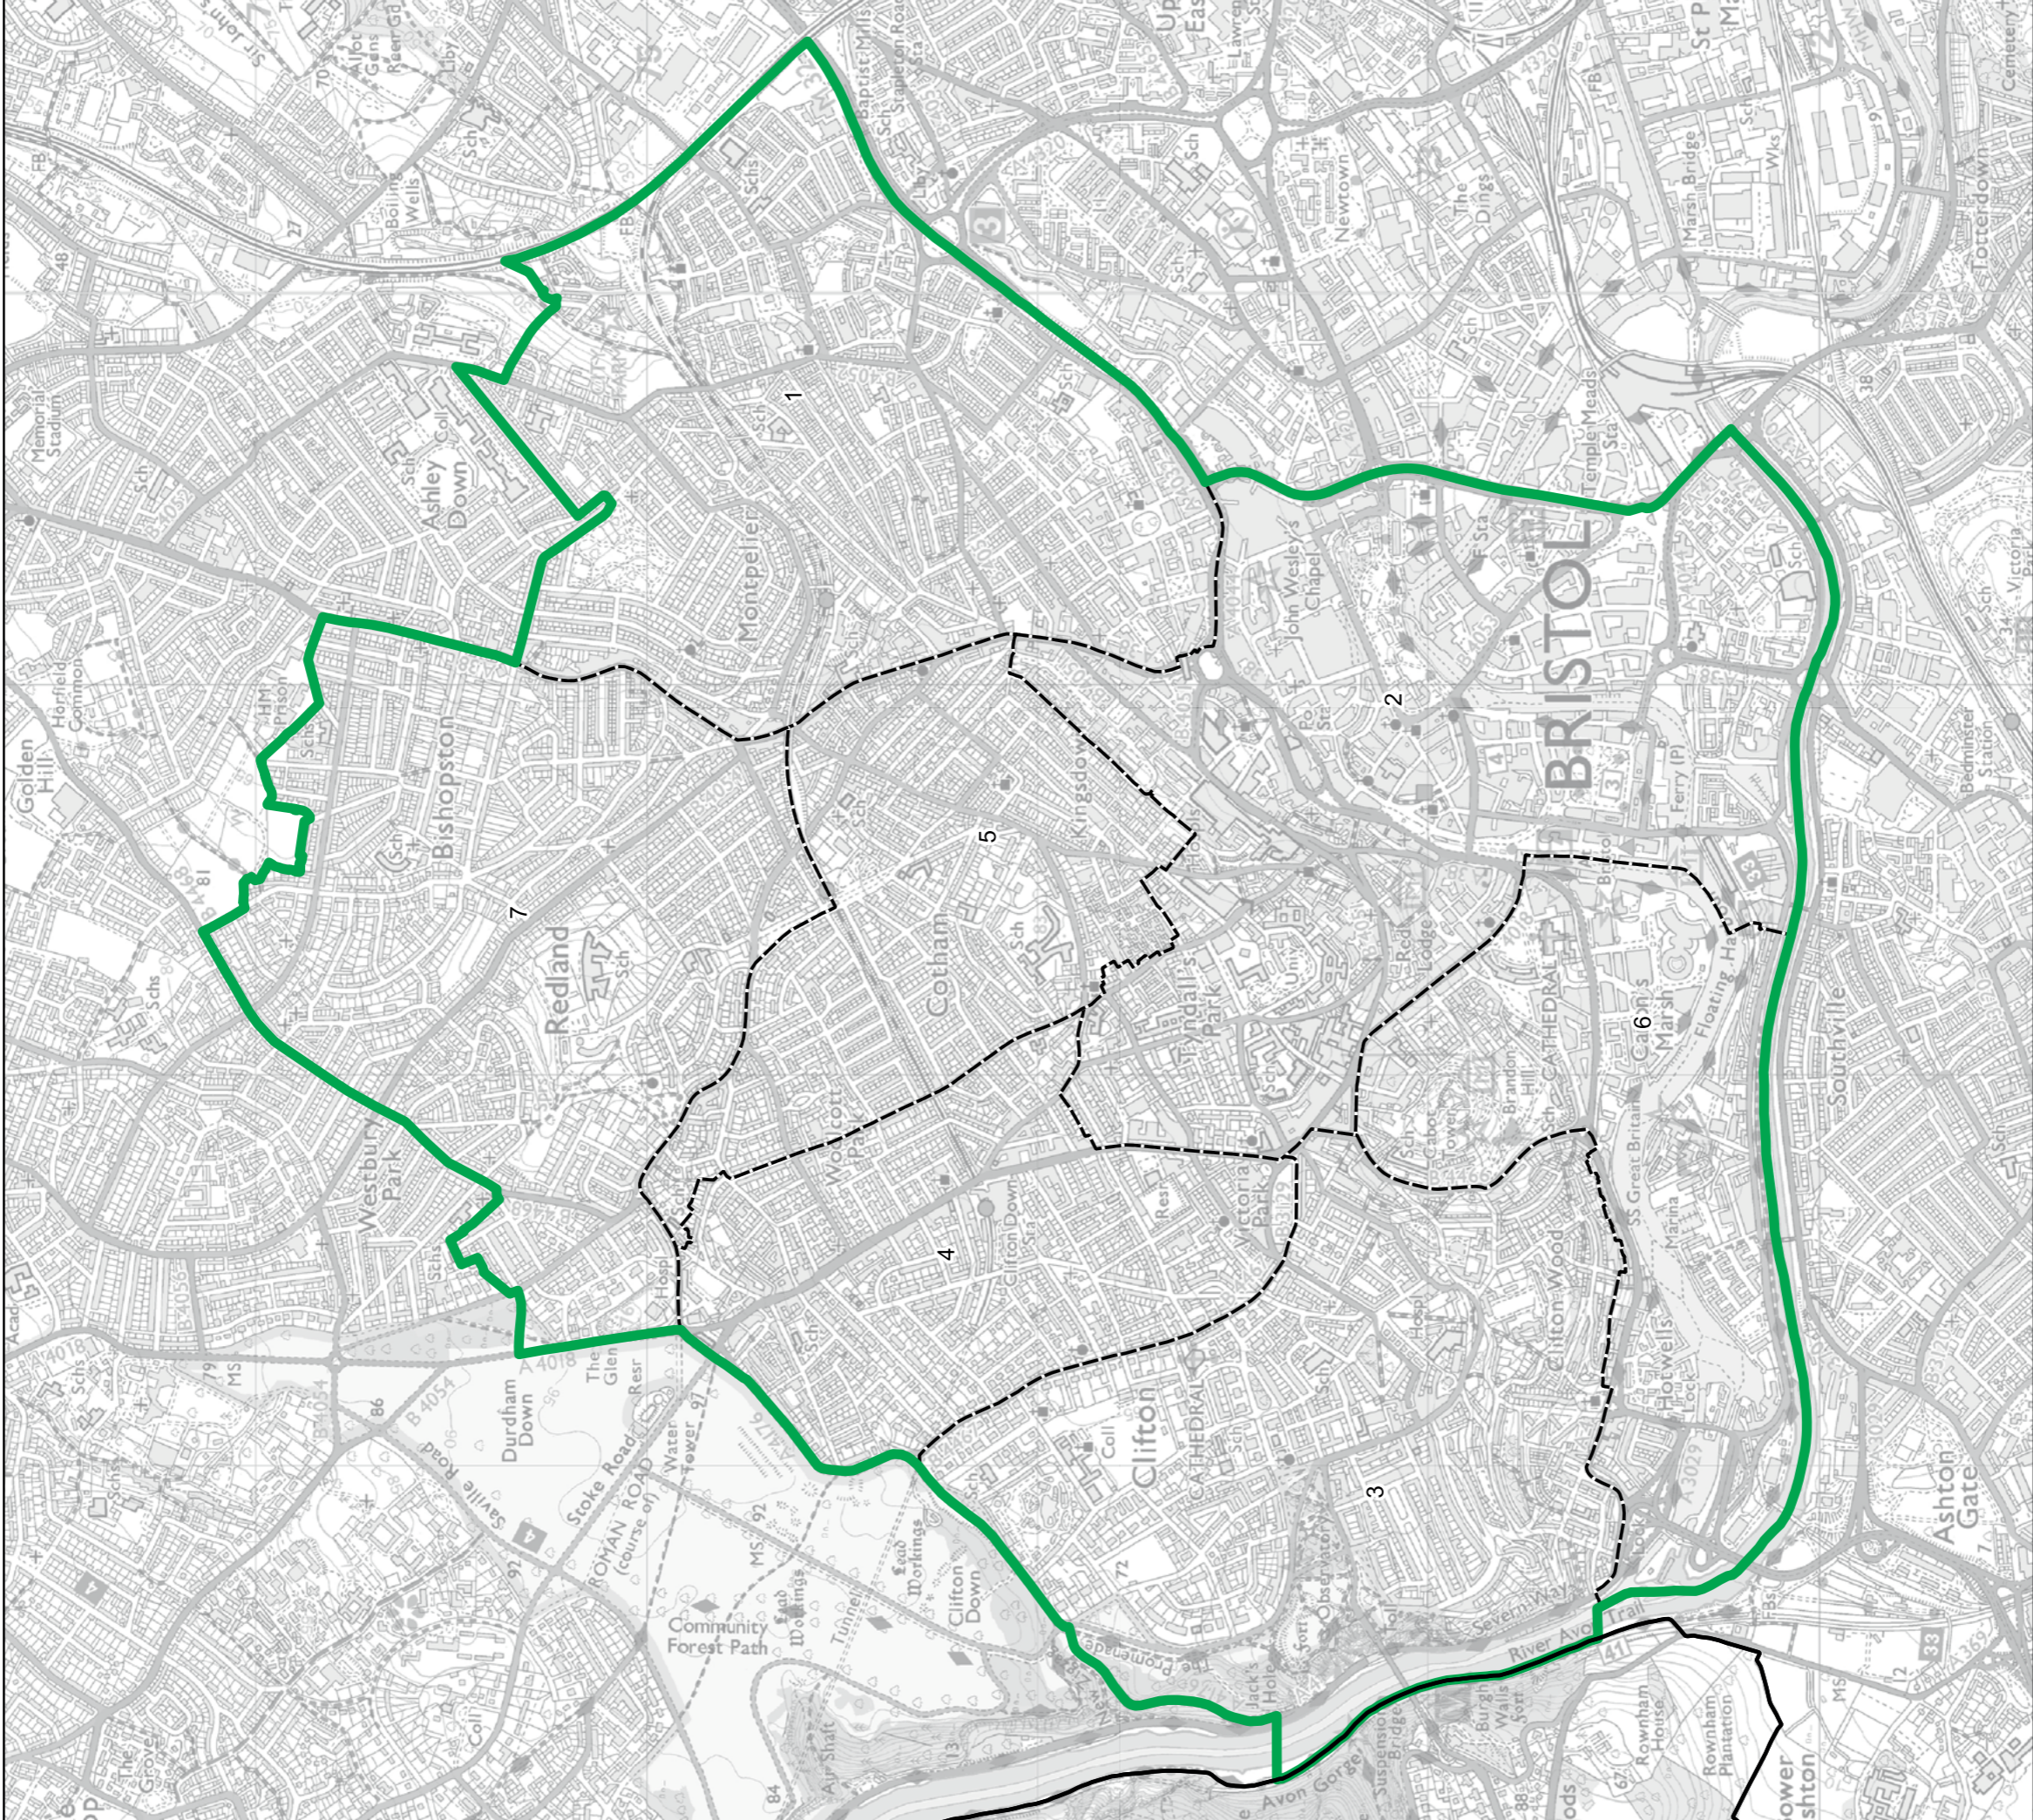

Boundary Commission for England - Final Recommendations for the South West Region
Bristol Central Borough Constituency - Electorate 70,227

1. Wards:
2. 1 Ashley
   - 2 Central
   - 3 Clifton
   - 4 Clifton Down
   - 5 Cotham
   - 6 Hotwells & Harbourside
   - 7 Redland

Constituency
 Local Authorities
 Wards

© Crown copyright and database rights 2023 OS 100018289. You are permitted to use this data solely to enable you to respond to, or interact with, the organisation that provided you with the data. You are not permitted to copy, sub-licence, distribute or sell any of this data to third parties in any form. Third party rights to enforce the terms of this licence shall be reserved to OS.

Bristol Central Borough Constituency