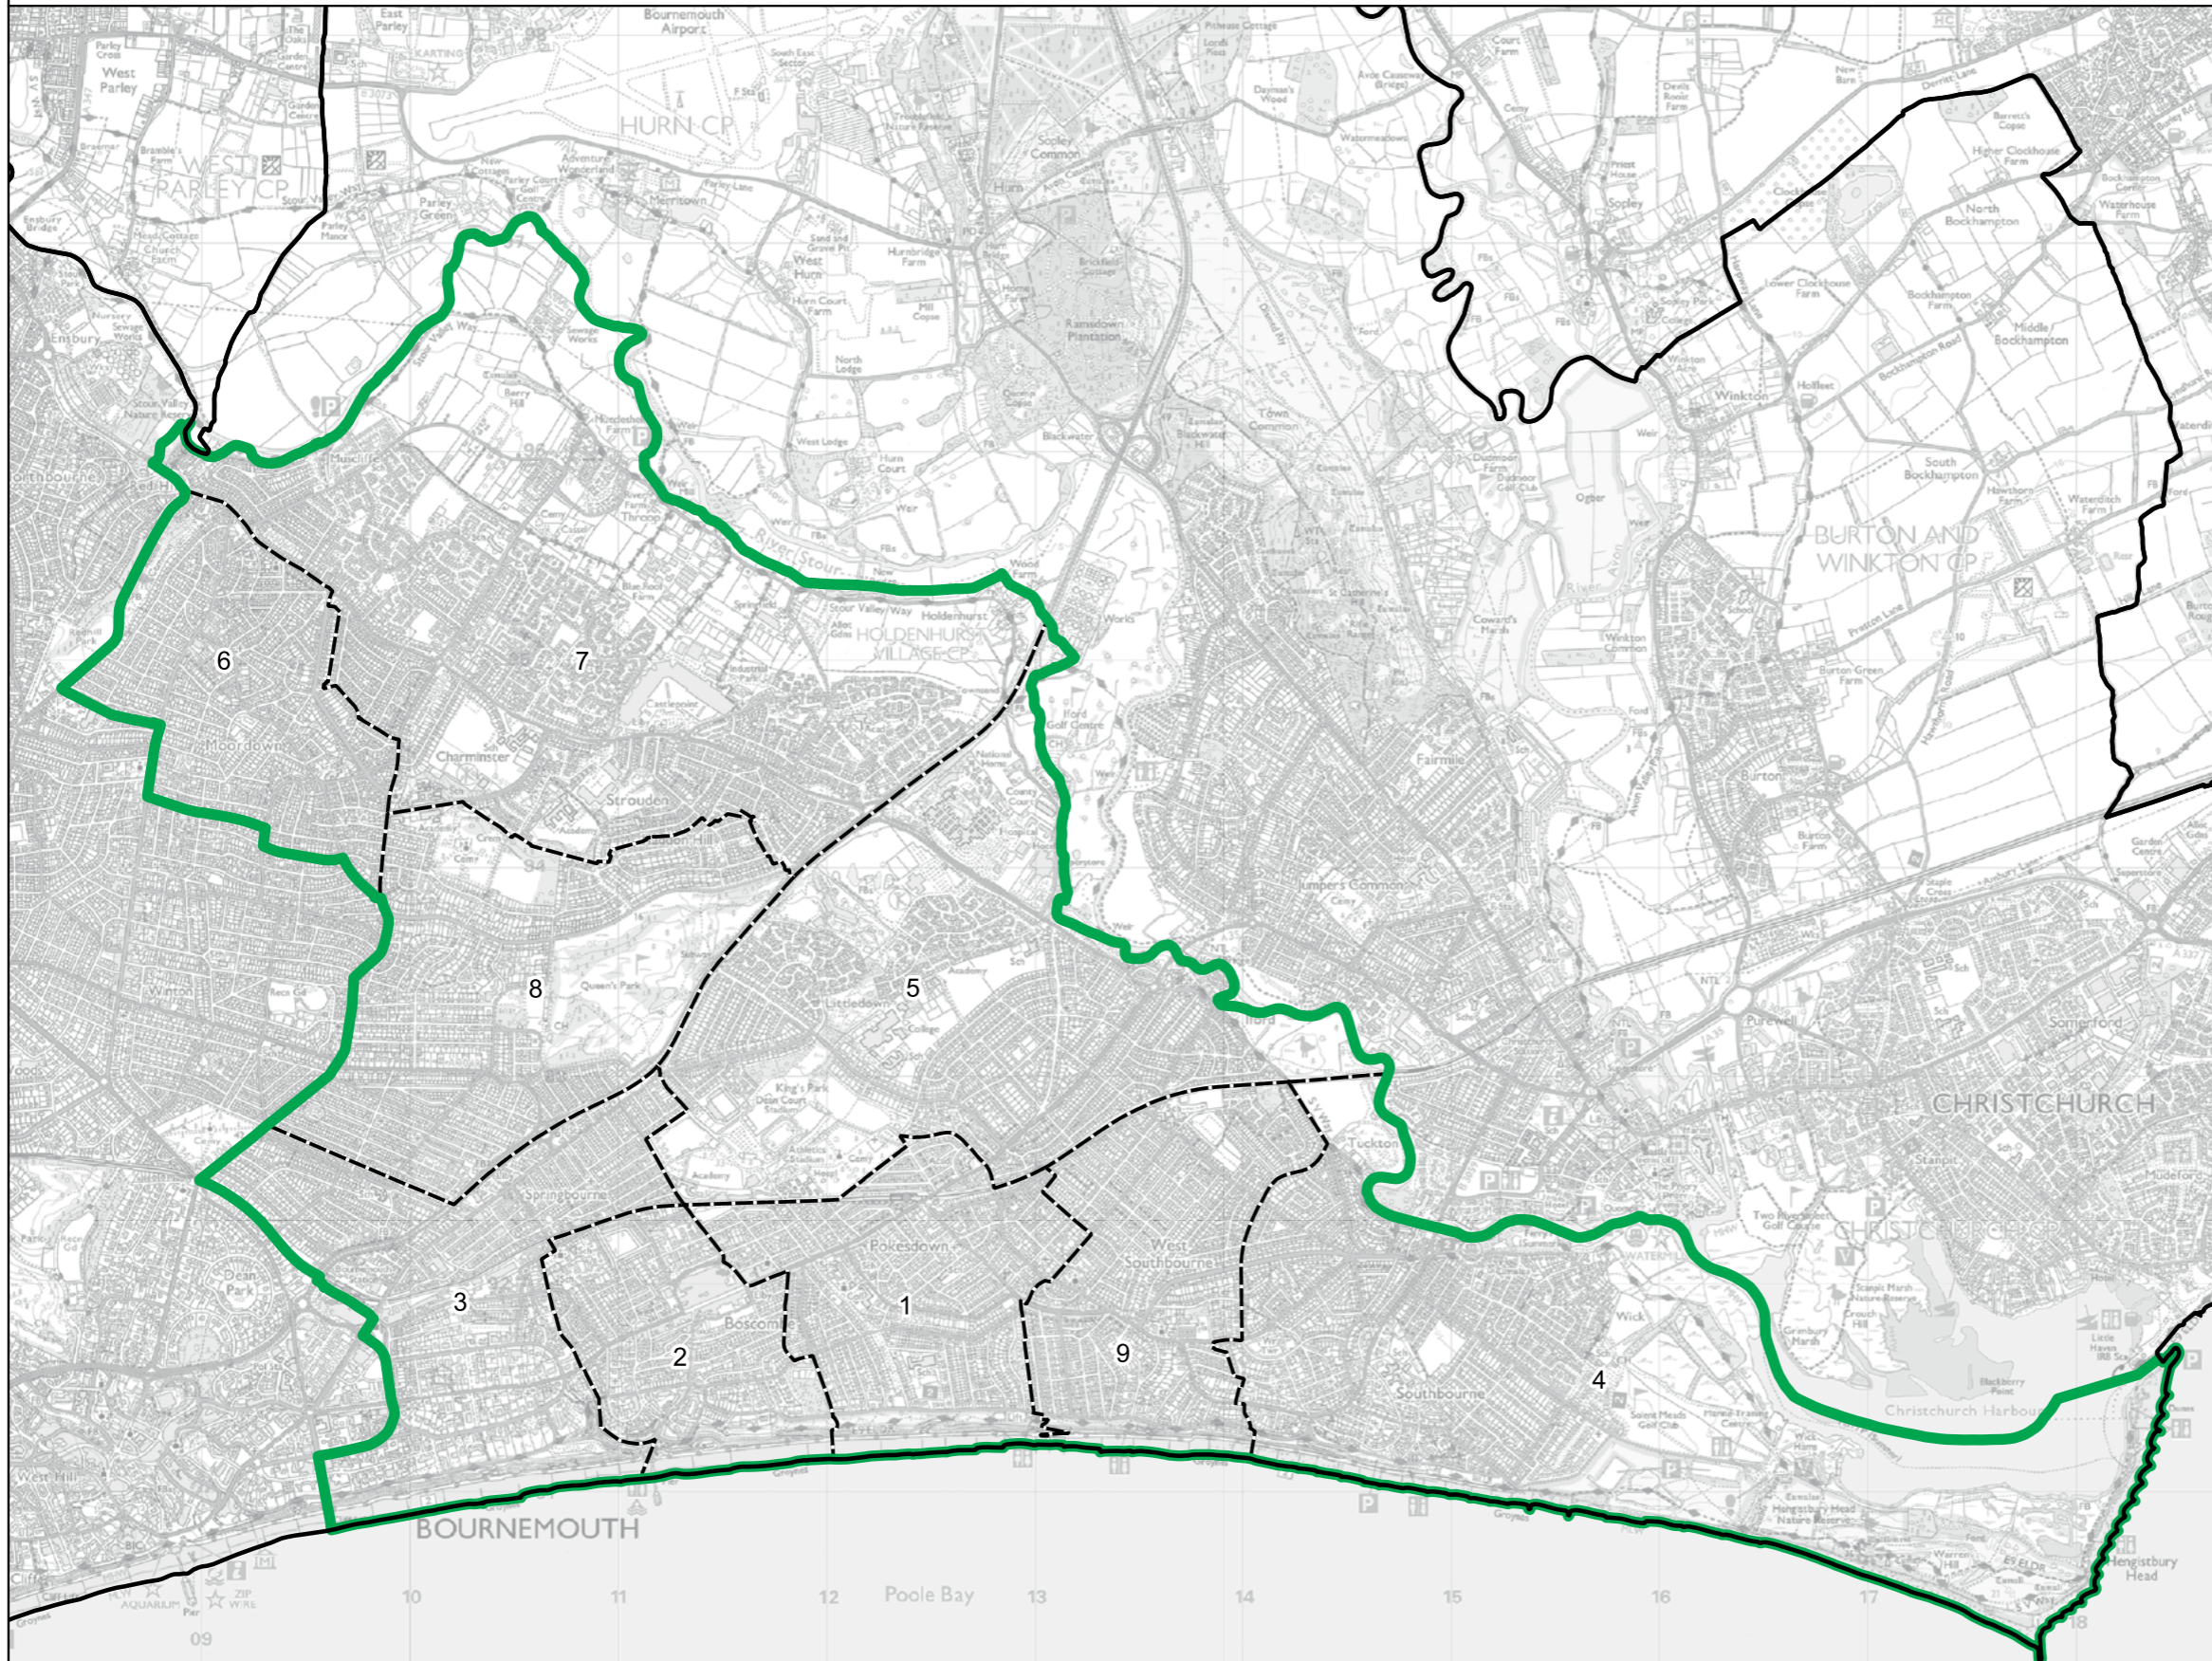

Wards:

- 1 Boscombe East & Pokesdown
- 2 Boscombe West
- 3 East Cliff & Springbourne
- 4 East Southbourne & Tuckton
- 5 Littledown & Iford
- 6 Moordown
- 7 Muscliff & Strouden Park
- 8 Queen's Park
- 9 West Southbourne

- Constituency
- Local Authorities
- Wards

0 0.5 1 km

© Crown copyright and database rights 2023 OS 100018289. You are permitted to use this data solely to enable you to respond to, or interact with, the organisation that provided you with the data. You are not permitted to copy, sub-licence, distribute or sell any of this data to third parties in any form. Third party rights to enforce the terms of this licence shall be reserved to OS.

Bournemouth East Borough Constituency