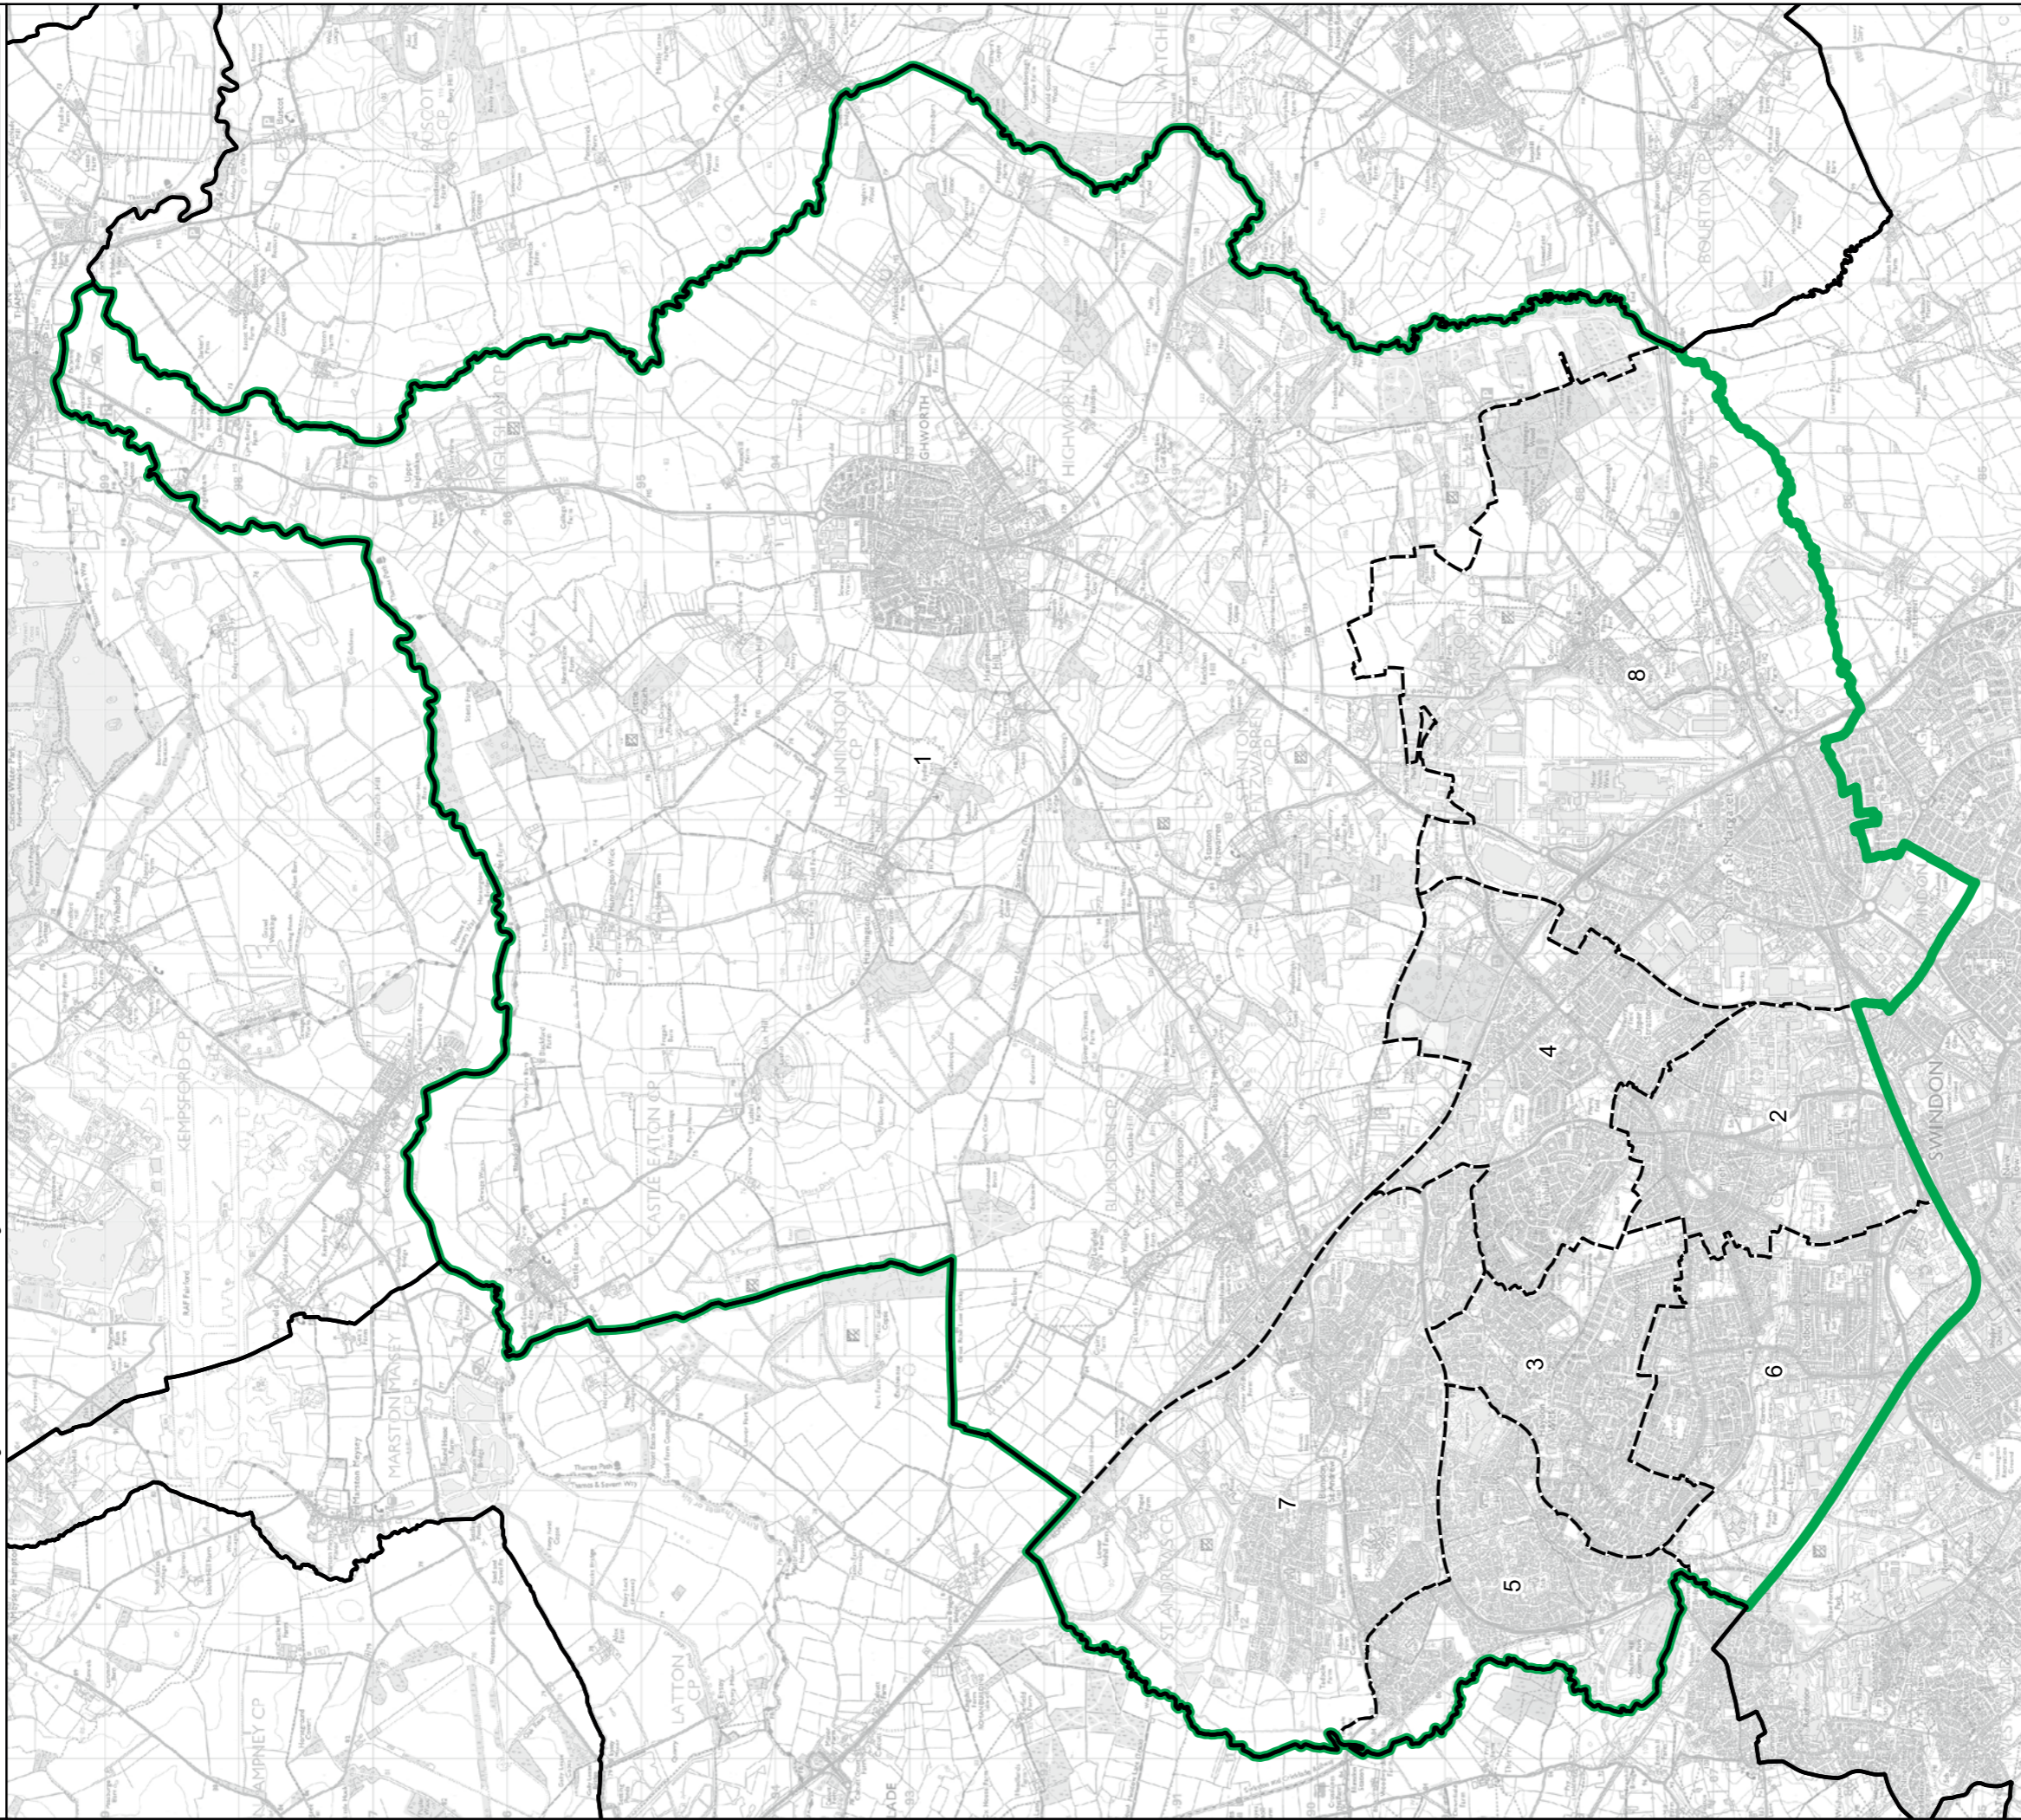

1. **Wards:**
2. 1 Blunsdon and Highworth
   - 2 Gorse Hill and Pinehurst
   - 3 Haydon Wick
   - 4 Penhill and Upper Stratton
   - 5 Priory Vale
   - 6 Rodbourne Cheney
   - 7 St. Andrews
   - 8 St. Margaret and South Marston

- Constituency
- Local Authorities
- Wards

© Crown copyright and database rights 2023 OS 100018269. You are permitted to use this data solely to enable you to respond to, or interact with, the organisation that provided you with the data. You are not permitted to copy, sub-licence, distribute or sell any of this data to third parties in any form. Third party rights to enforce the terms of this licence shall be reserved to OS.