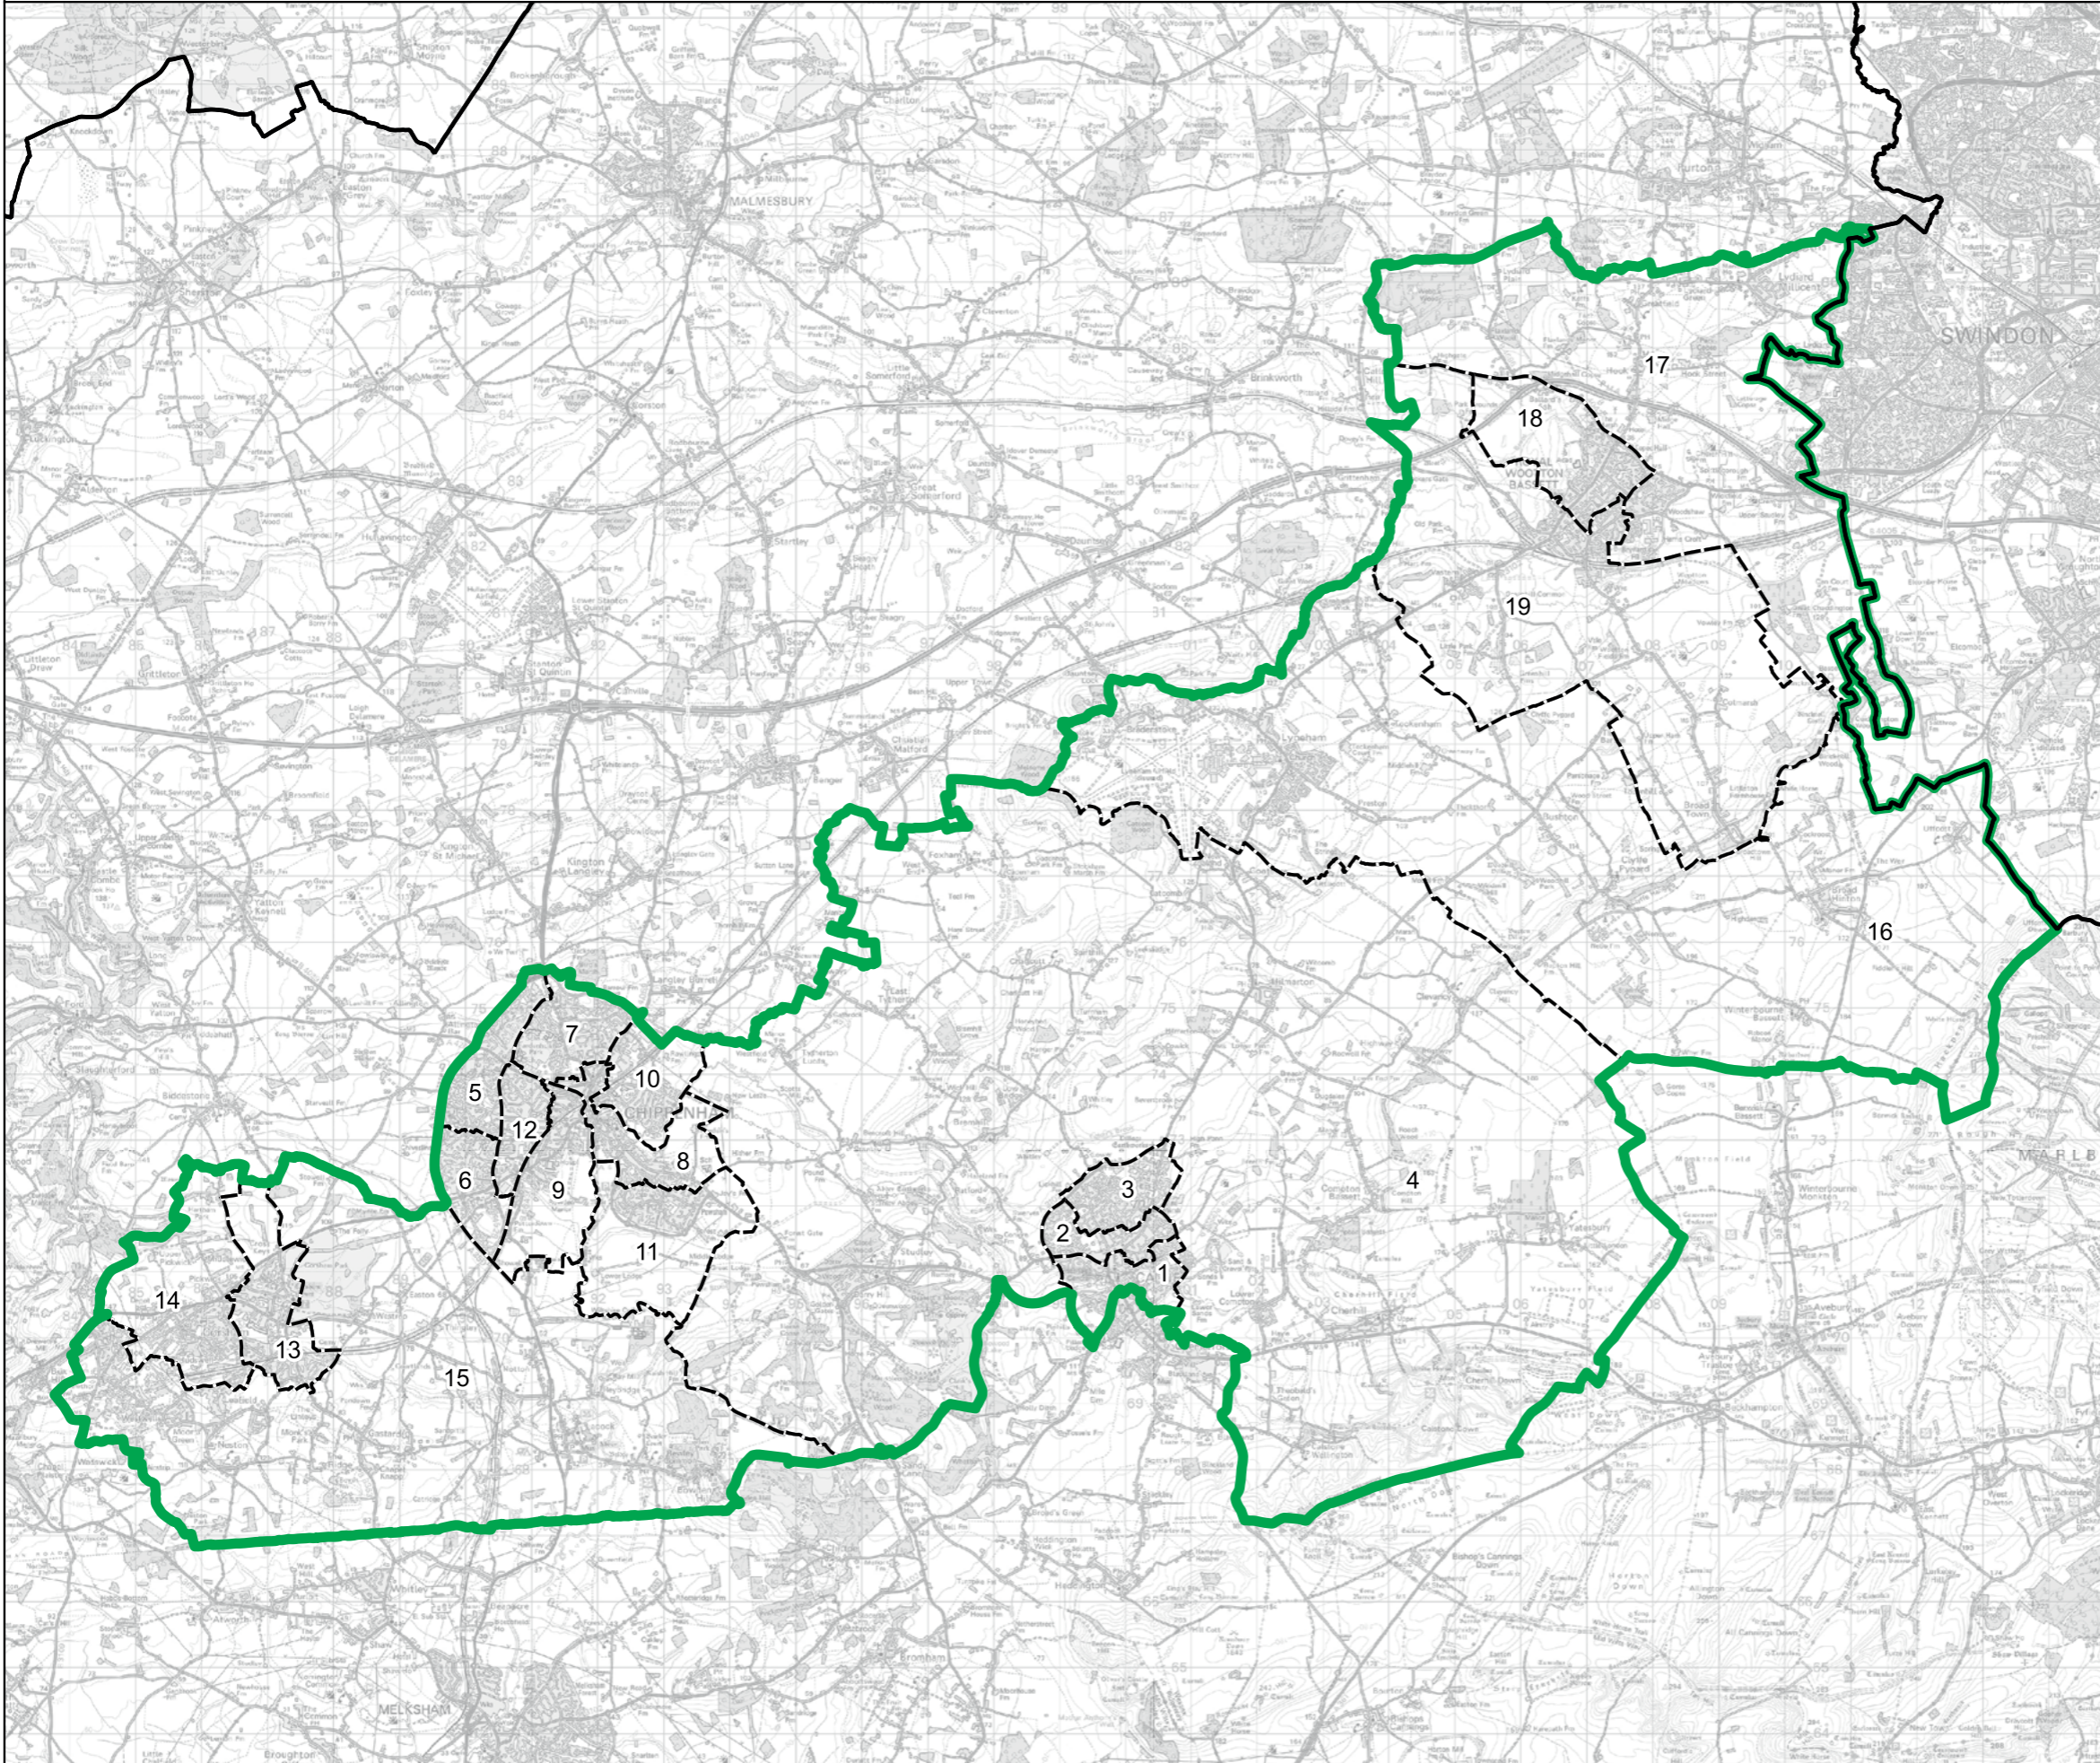

Boundary Commission for England - Final Recommendations for the South West Region

Chippenham County Constituency - Electorate 71,648

1. Wards:
2. 1 Calne Central
   - 2 Calne Chilvester & Abberd
   - 3 Calne North
   - 4 Calne Rural
   - 5 Chippenham Cepen Park & Derriads
   - 6 Chippenham Cepen Park & Hunters Moon
   - 7 Chippenham Hardenhuish
   - 8 Chippenham Hardens & Central
   - 9 Chippenham Lowden & Rowden
   - 10 Chippenham Monkton
   - 11 Chippenham Pewsham
   - 12 Chippenham Sheldon
   - 13 Corsham Ladbrook
   - 14 Corsham Pickwick
   - 15 Corsham Without
   - 16 Lyneham
   - 17 Royal Wootton Bassett East
   - 18 Royal Wootton Bassett North
   - 19 Royal Wootton Bassett South & West

- Constituency
- Local Authorities
- Wards

© Crown copyright and database rights 2023 OS 100018289. You are permitted to use this data solely to enable you to respond to, or interact with, the organisation that provided you with the data. You are not permitted to copy, sub-licence, distribute or sell any of this data to third parties in any form. Third party rights to enforce the terms of this licence shall be reserved to OS.