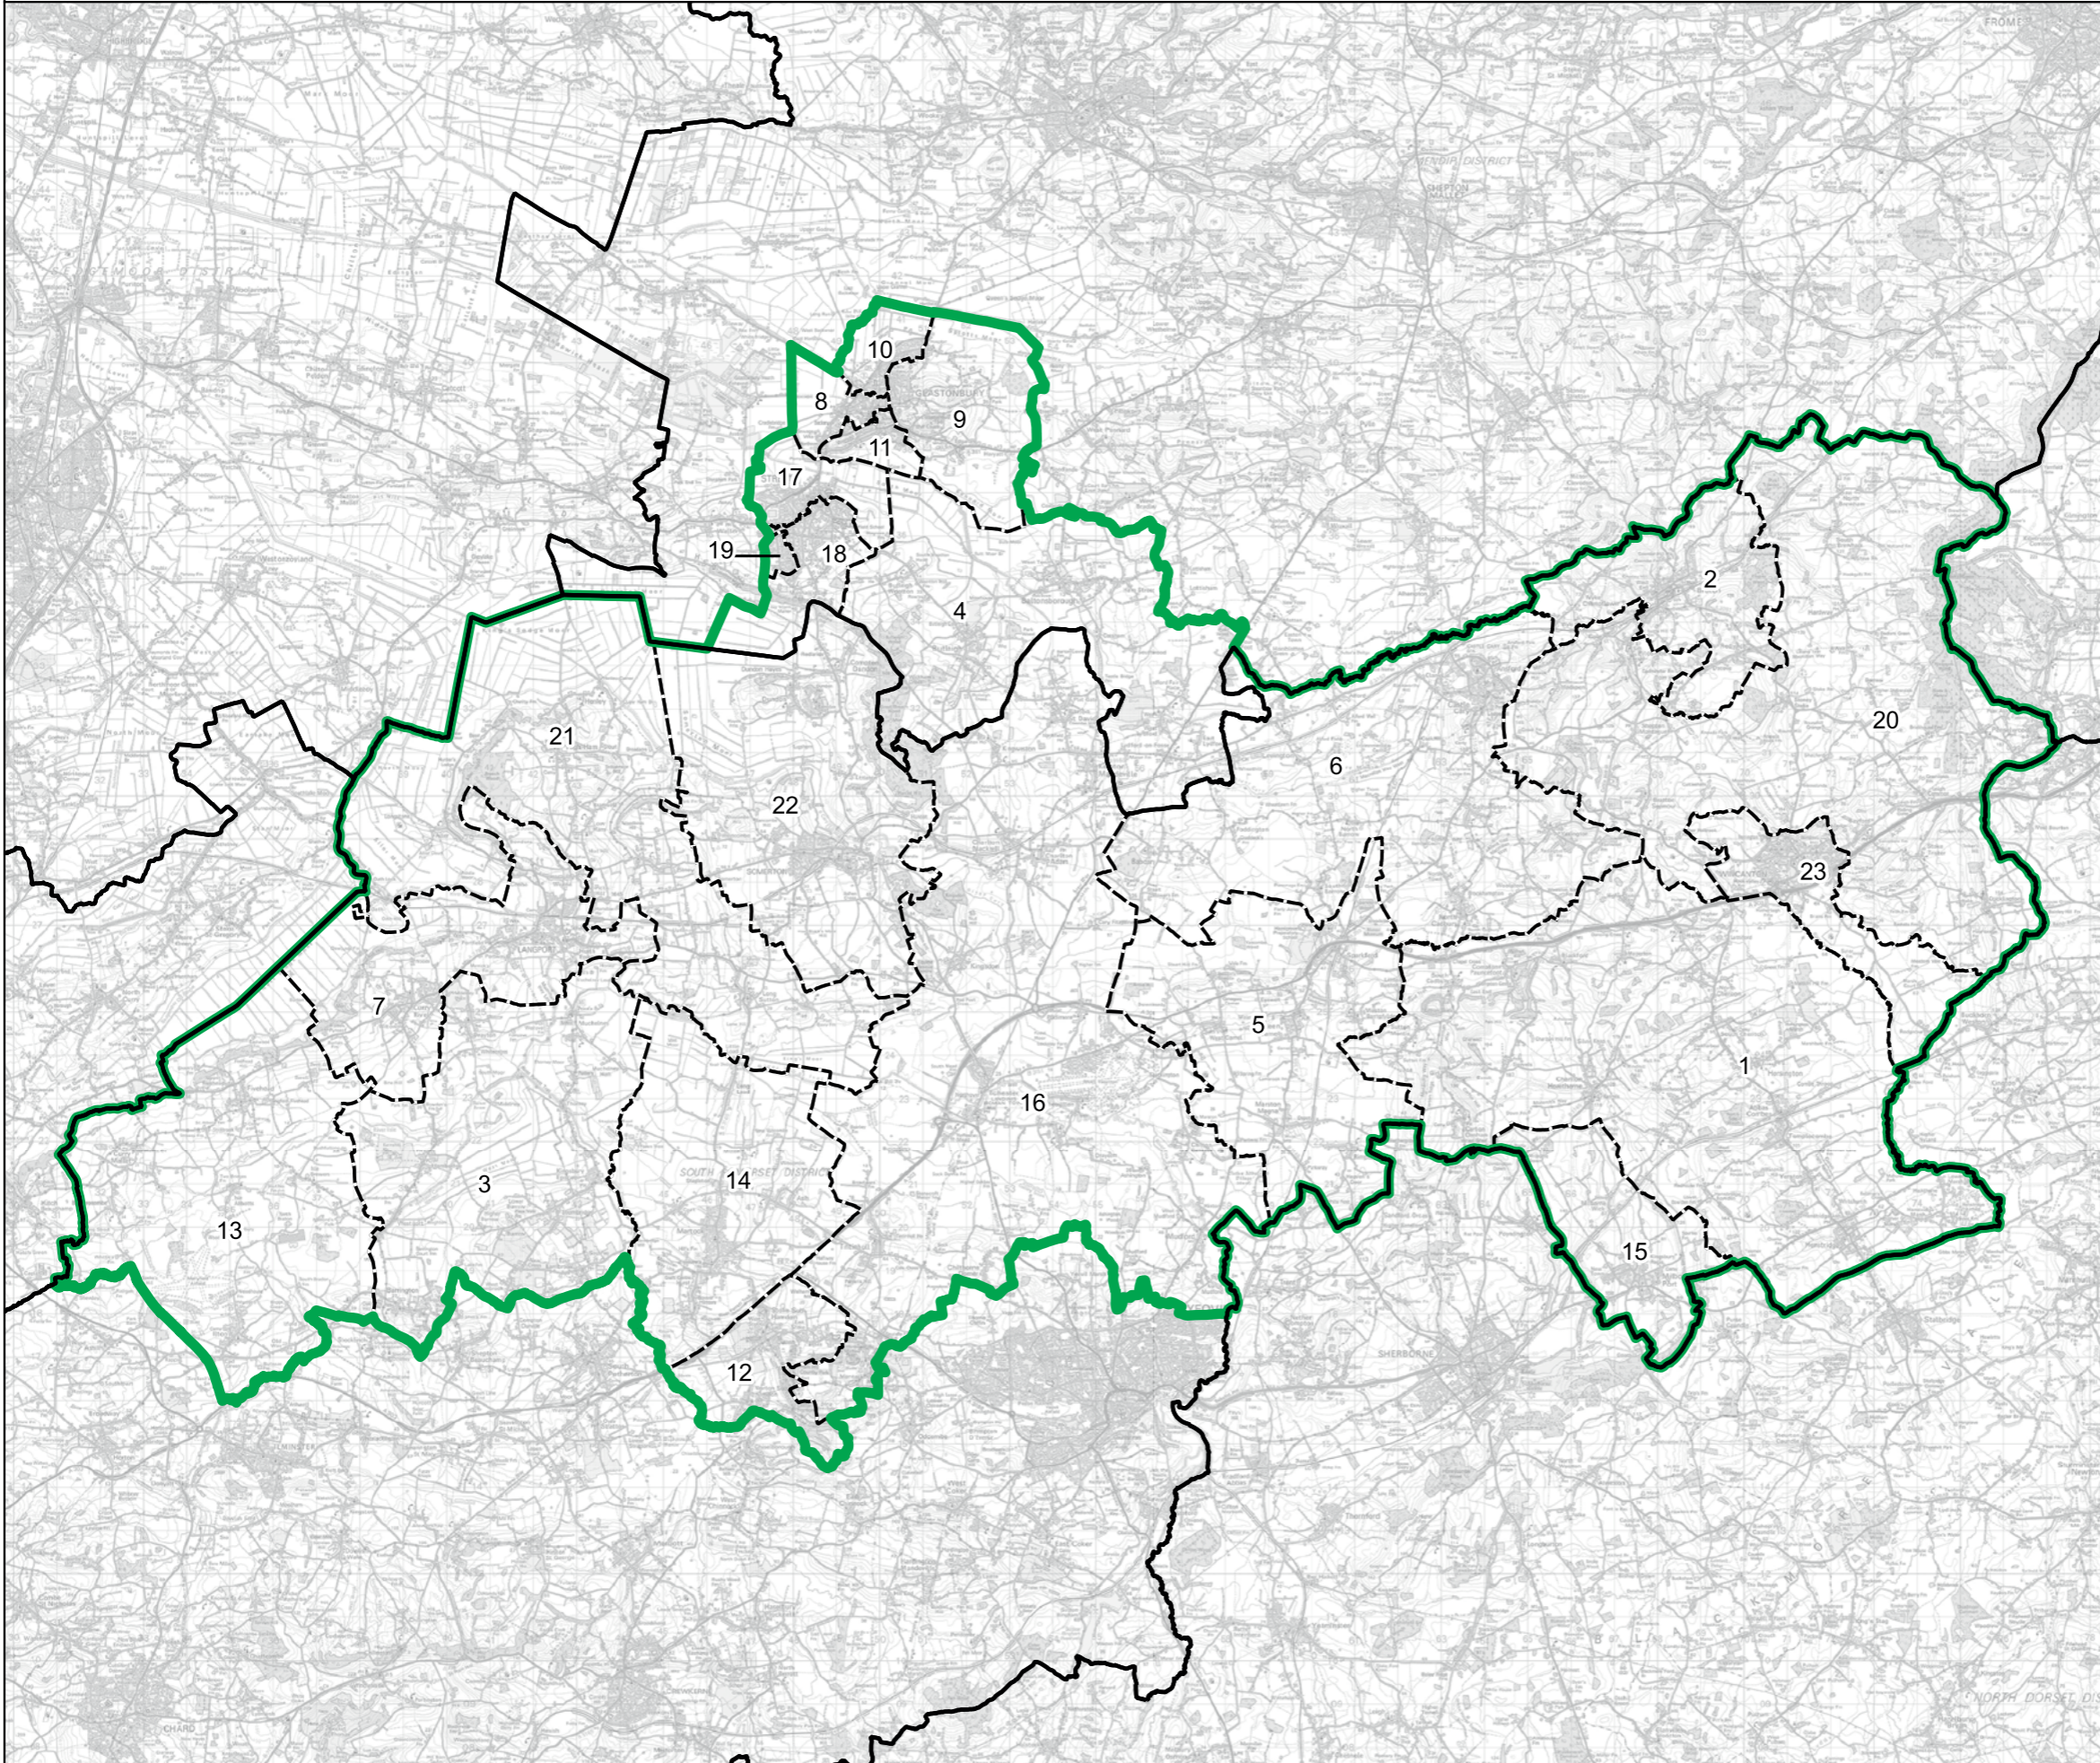

1. Wards:
1. 1 Blackmoor Vale
  2. 2 Bruton
  3. 3 Burrow Hill
  4. 4 Butleigh and Baltonsborough
  5. 5 Camelot
  6. 6 Cary
  7. 7 Curry Rivel, Huish & Langport
  8. 8 Glastonbury St. Benedict's
  9. 9 Glastonbury St. Edmund's
  10. 10 Glastonbury St. John's
  11. 11 Glastonbury St. Mary's
  12. 12 Hamdon
  13. 13 Islemoor
  14. 14 Martock
  15. 15 Milborne Port
  16. 16 Northstone, Ivelchester & St. Michael's
  17. 17 Street North
  18. 18 Street South
  19. 19 Street West
  20. 20 Tower
  21. 21 Turn Hill
  22. 22 Wessex
  23. 23 Wincanton

- Constituency
- Local Authorities
- Wards

0 2 4 km

© Crown copyright and database rights 2023 OS 100018289. You are permitted to use this data solely to enable you to respond to, or interact with, the organisation that provided you with the data. You are not permitted to copy, sub-licence, distribute or sell any of this data to third parties in any form. Third party rights to enforce the terms of this licence shall be reserved to OS.