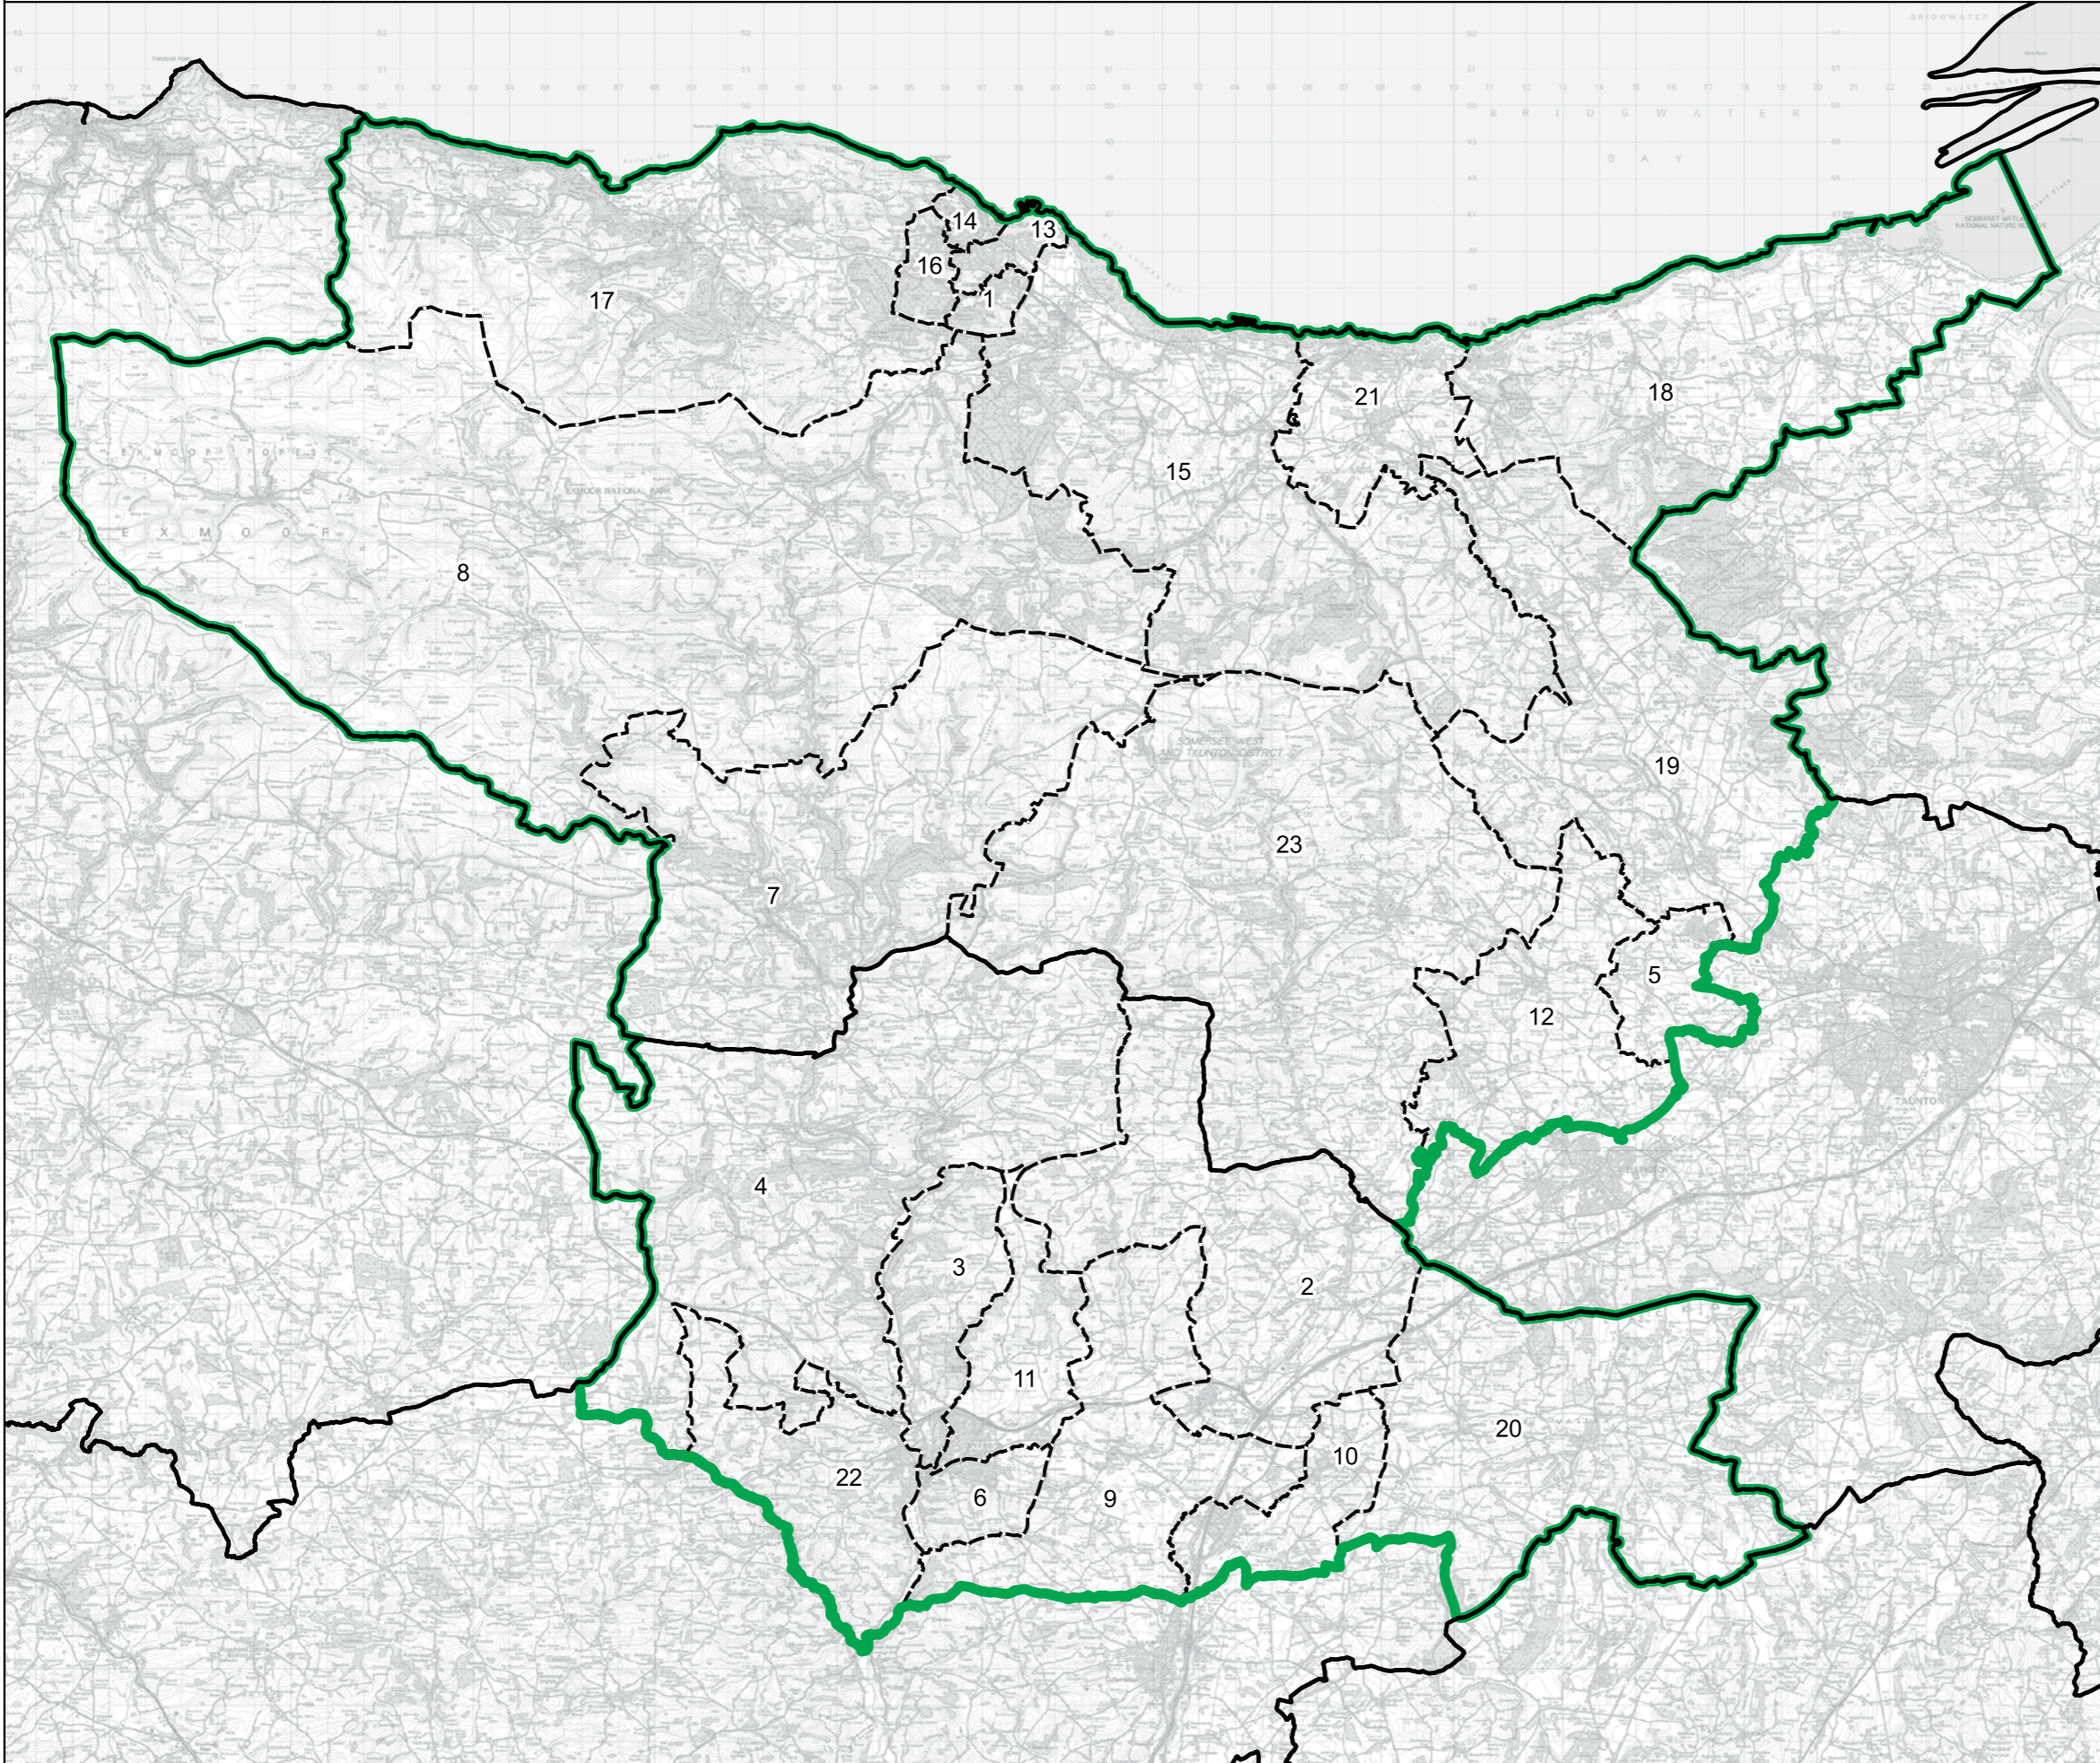

Boundary Commission for England - Final Recommendations for the South West Region

Tiverton and Minehead County Constituency - Electorate 70,829

1. Wards:
2. 1 Alcombe
   - 2 Canonsleigh
   - 3 Castle
   - 4 Clare and Shuttern
   - 5 Cofford St. Luke & Oake
   - 6 Cranmore
   - 7 Dulverton & District
   - 8 Exmoor
   - 9 Halberton
   - 10 Lower Culm
   - 11 Lowman
   - 12 Milverton & District
   - 13 Minehead Central
   - 14 Minehead North
   - 15 Old Cleeve & District
   - 16 Periton & Woodcombe
   - 17 Porlock & District
   - 18 Quantock Vale
   - 19 South Quantock
   - 20 Upper Culm
   - 21 Watchet & Williton
   - 22 Westexe
   - 23 Wiveliscombe & District

Constituency

Local Authorities

Wards

0 2 4 km

© Crown copyright and database rights 2023 OS 100018289. You are permitted to use this data solely to enable you to respond to, or interact with, the organisation that provided you with the data. You are not permitted to copy, sub-licence, distribute or sell any of this data to third parties in any form. Third party rights to enforce the terms of this licence shall be reserved to OS.