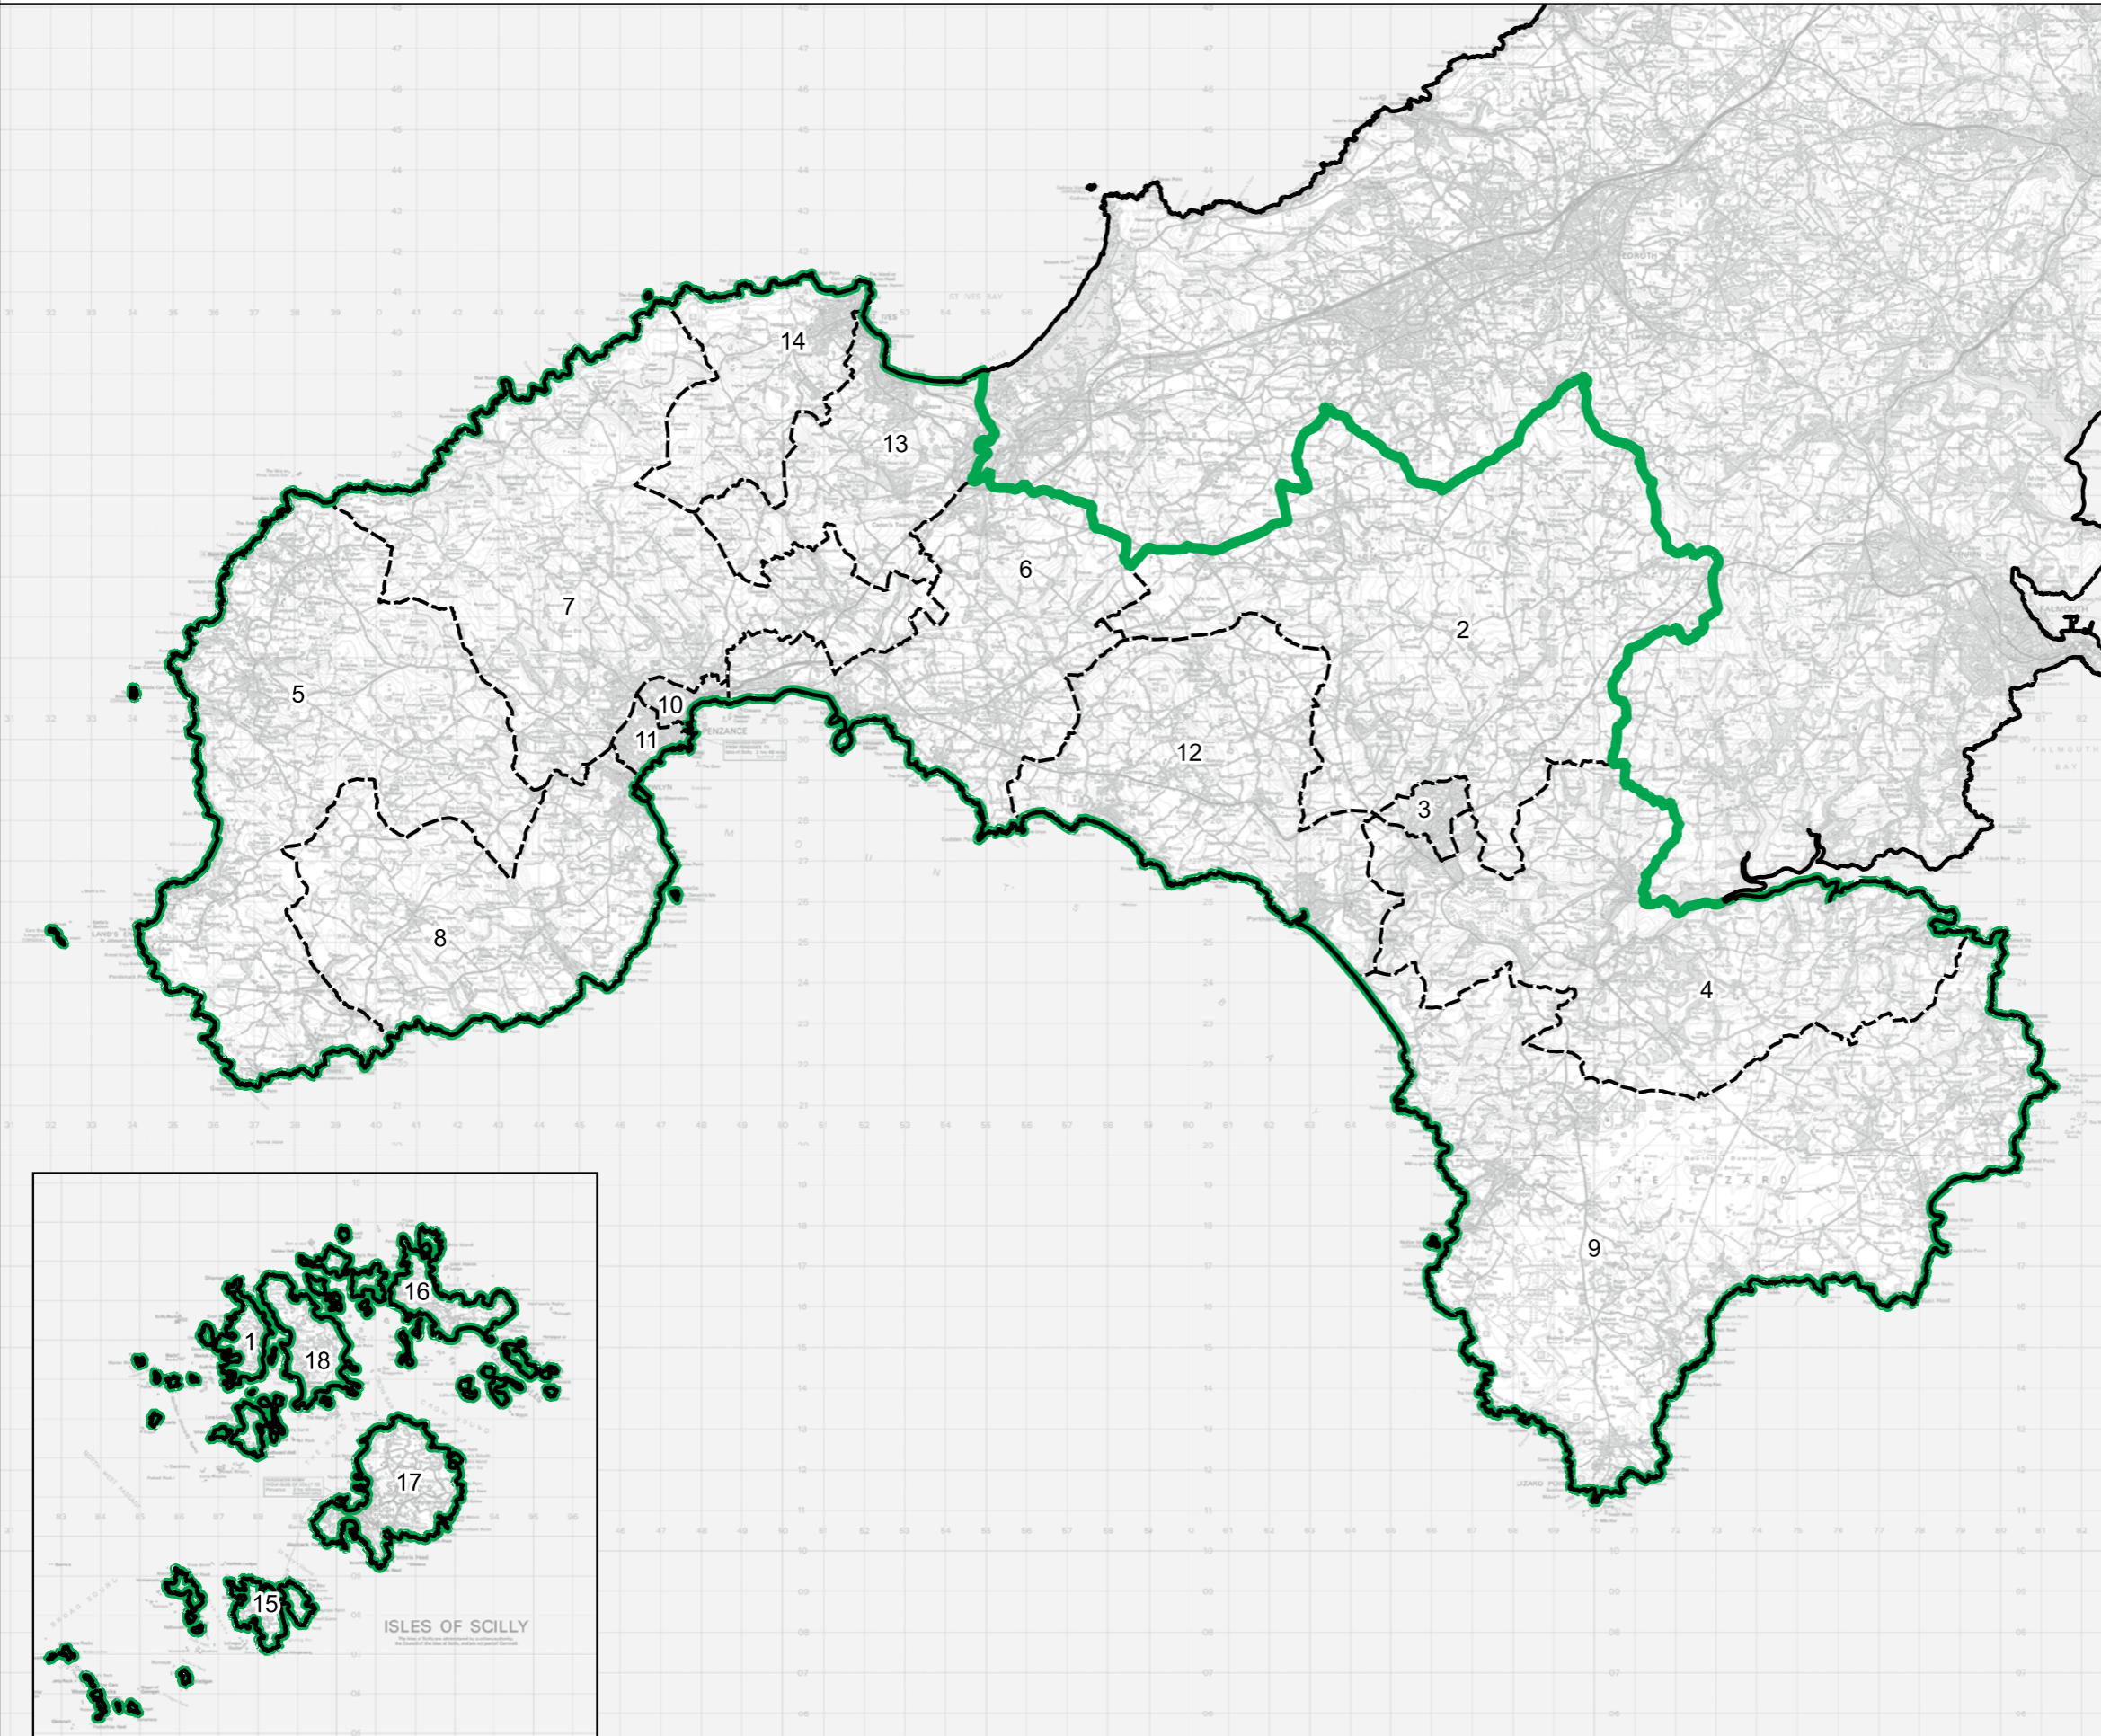

Wards:

- 1 Bryher
- 2 Crowan, Sithney & Wendron
- 3 Helston North
- 4 Helston South & Meneage
- 5 Land's End
- 6 Long Rock, Marazion & St Erth
- 7 Ludgvan, Madron, Gulval & Heamoor
- 8 Mousehole, Newlyn & St Buryan
- 9 Mullion & St Keverne
- 10 Penzance East
- 11 Penzance Promenade
- 12 Porthleven, Breage & Germoe
- 13 St Ives East, Lelant & Carbis Bay
- 14 St Ives West & Towednack
- 15 St. Agnes
- 16 St. Martin's
- 17 St. Mary's
- 18 Tresco

- Constituency
- Local Authorities
- Wards

0 2 4 km

© Crown copyright and database rights 2023 OS 100018289. You are permitted to use this data solely to enable you to respond to, or interact with, the organisation that provided you with the data. You are not permitted to copy, sub-licence, distribute or sell any of this data to third parties in any form. Third party rights to enforce the terms of this licence shall be reserved to OS.