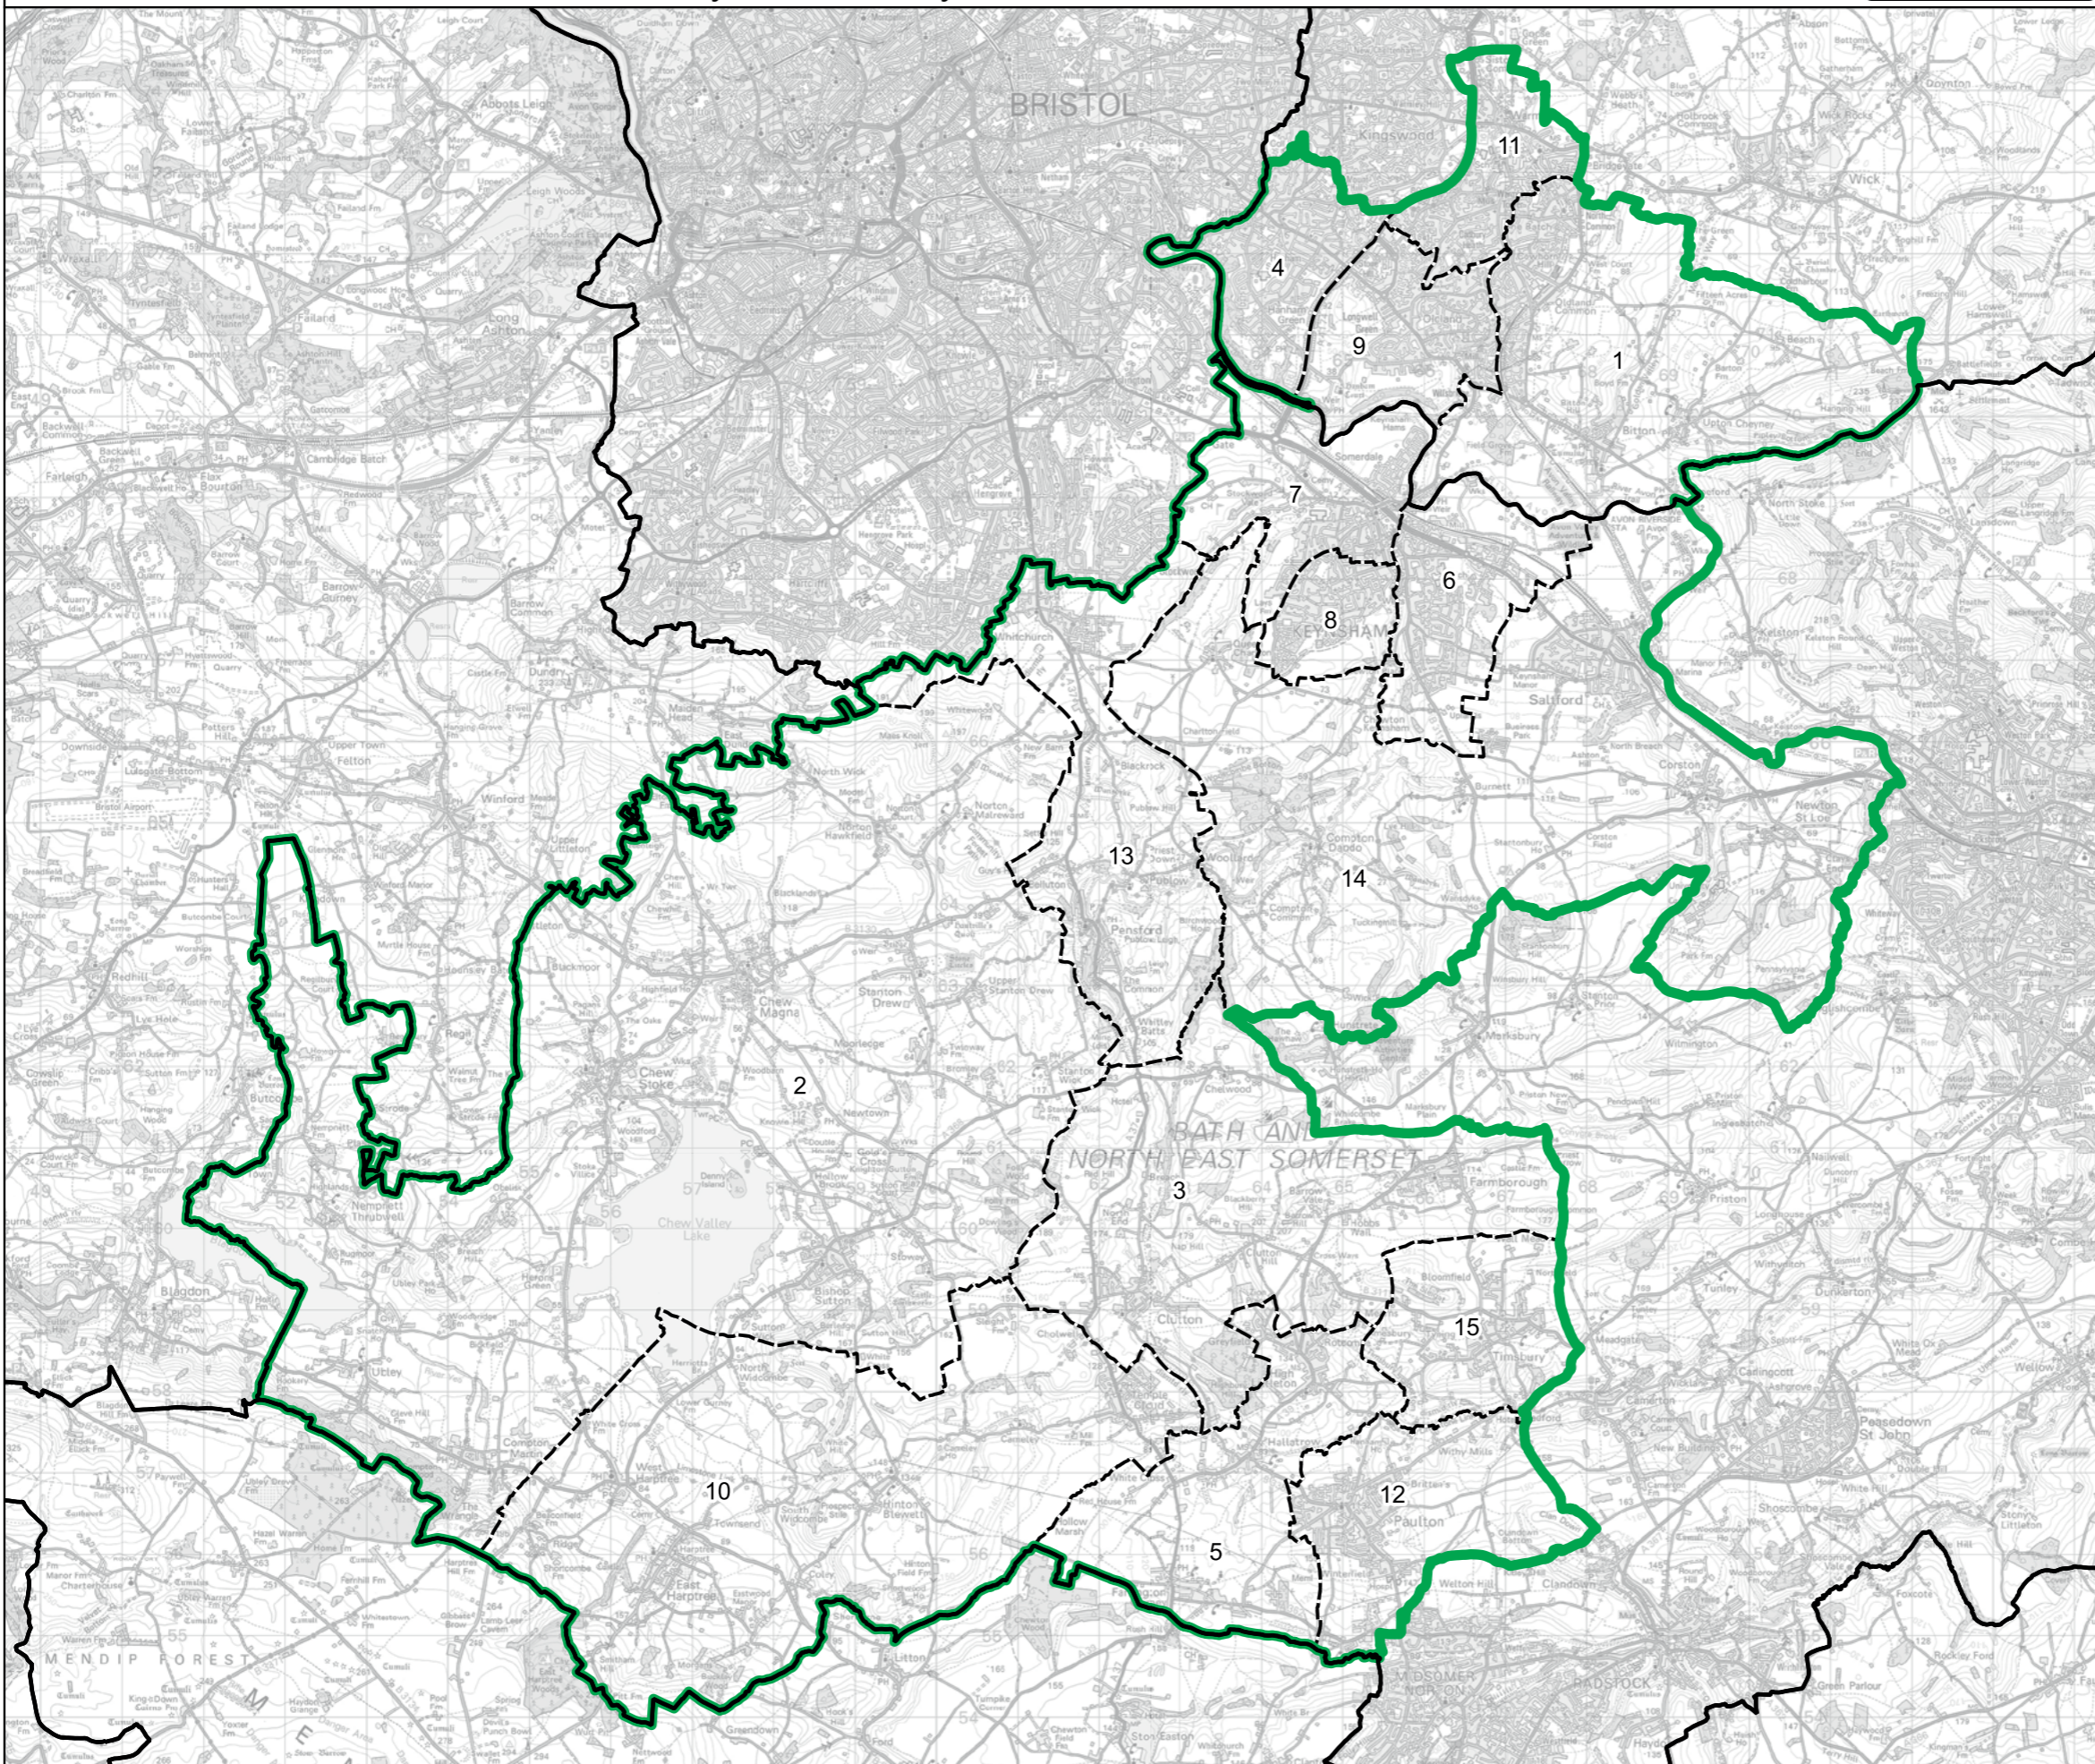

Boundary Commission for England - Final Recommendations for the South West Region

North East Somerset and Hanham County Constituency - Electorate 73,113

1. Wards:
2. 1 Bitton & Oldland Common
   - 2 Chew Valley
   - 3 Clutton & Farnborough
   - 4 Hanham
   - 5 High Littleton
   - 6 Keynsham East
   - 7 Keynsham North
   - 8 Keynsham South
   - 9 Longwell Green
   - 10 Mendip
   - 11 Parkwall & Warmley
   - 12 Paulton
   - 13 Publow & Whitchurch
   - 14 Saltford
   - 15 Timsbury

- Constituency
- Local Authorities
- Wards

0 1 2 km

© Crown copyright and database rights 2023 OS 100018289. You are permitted to use this data solely to enable you to respond to, or interact with, the organisation that provided you with the data. You are not permitted to copy, sub-licence, distribute or sell any of this data to third parties in any form. Third party rights to enforce the terms of this licence shall be reserved to OS.