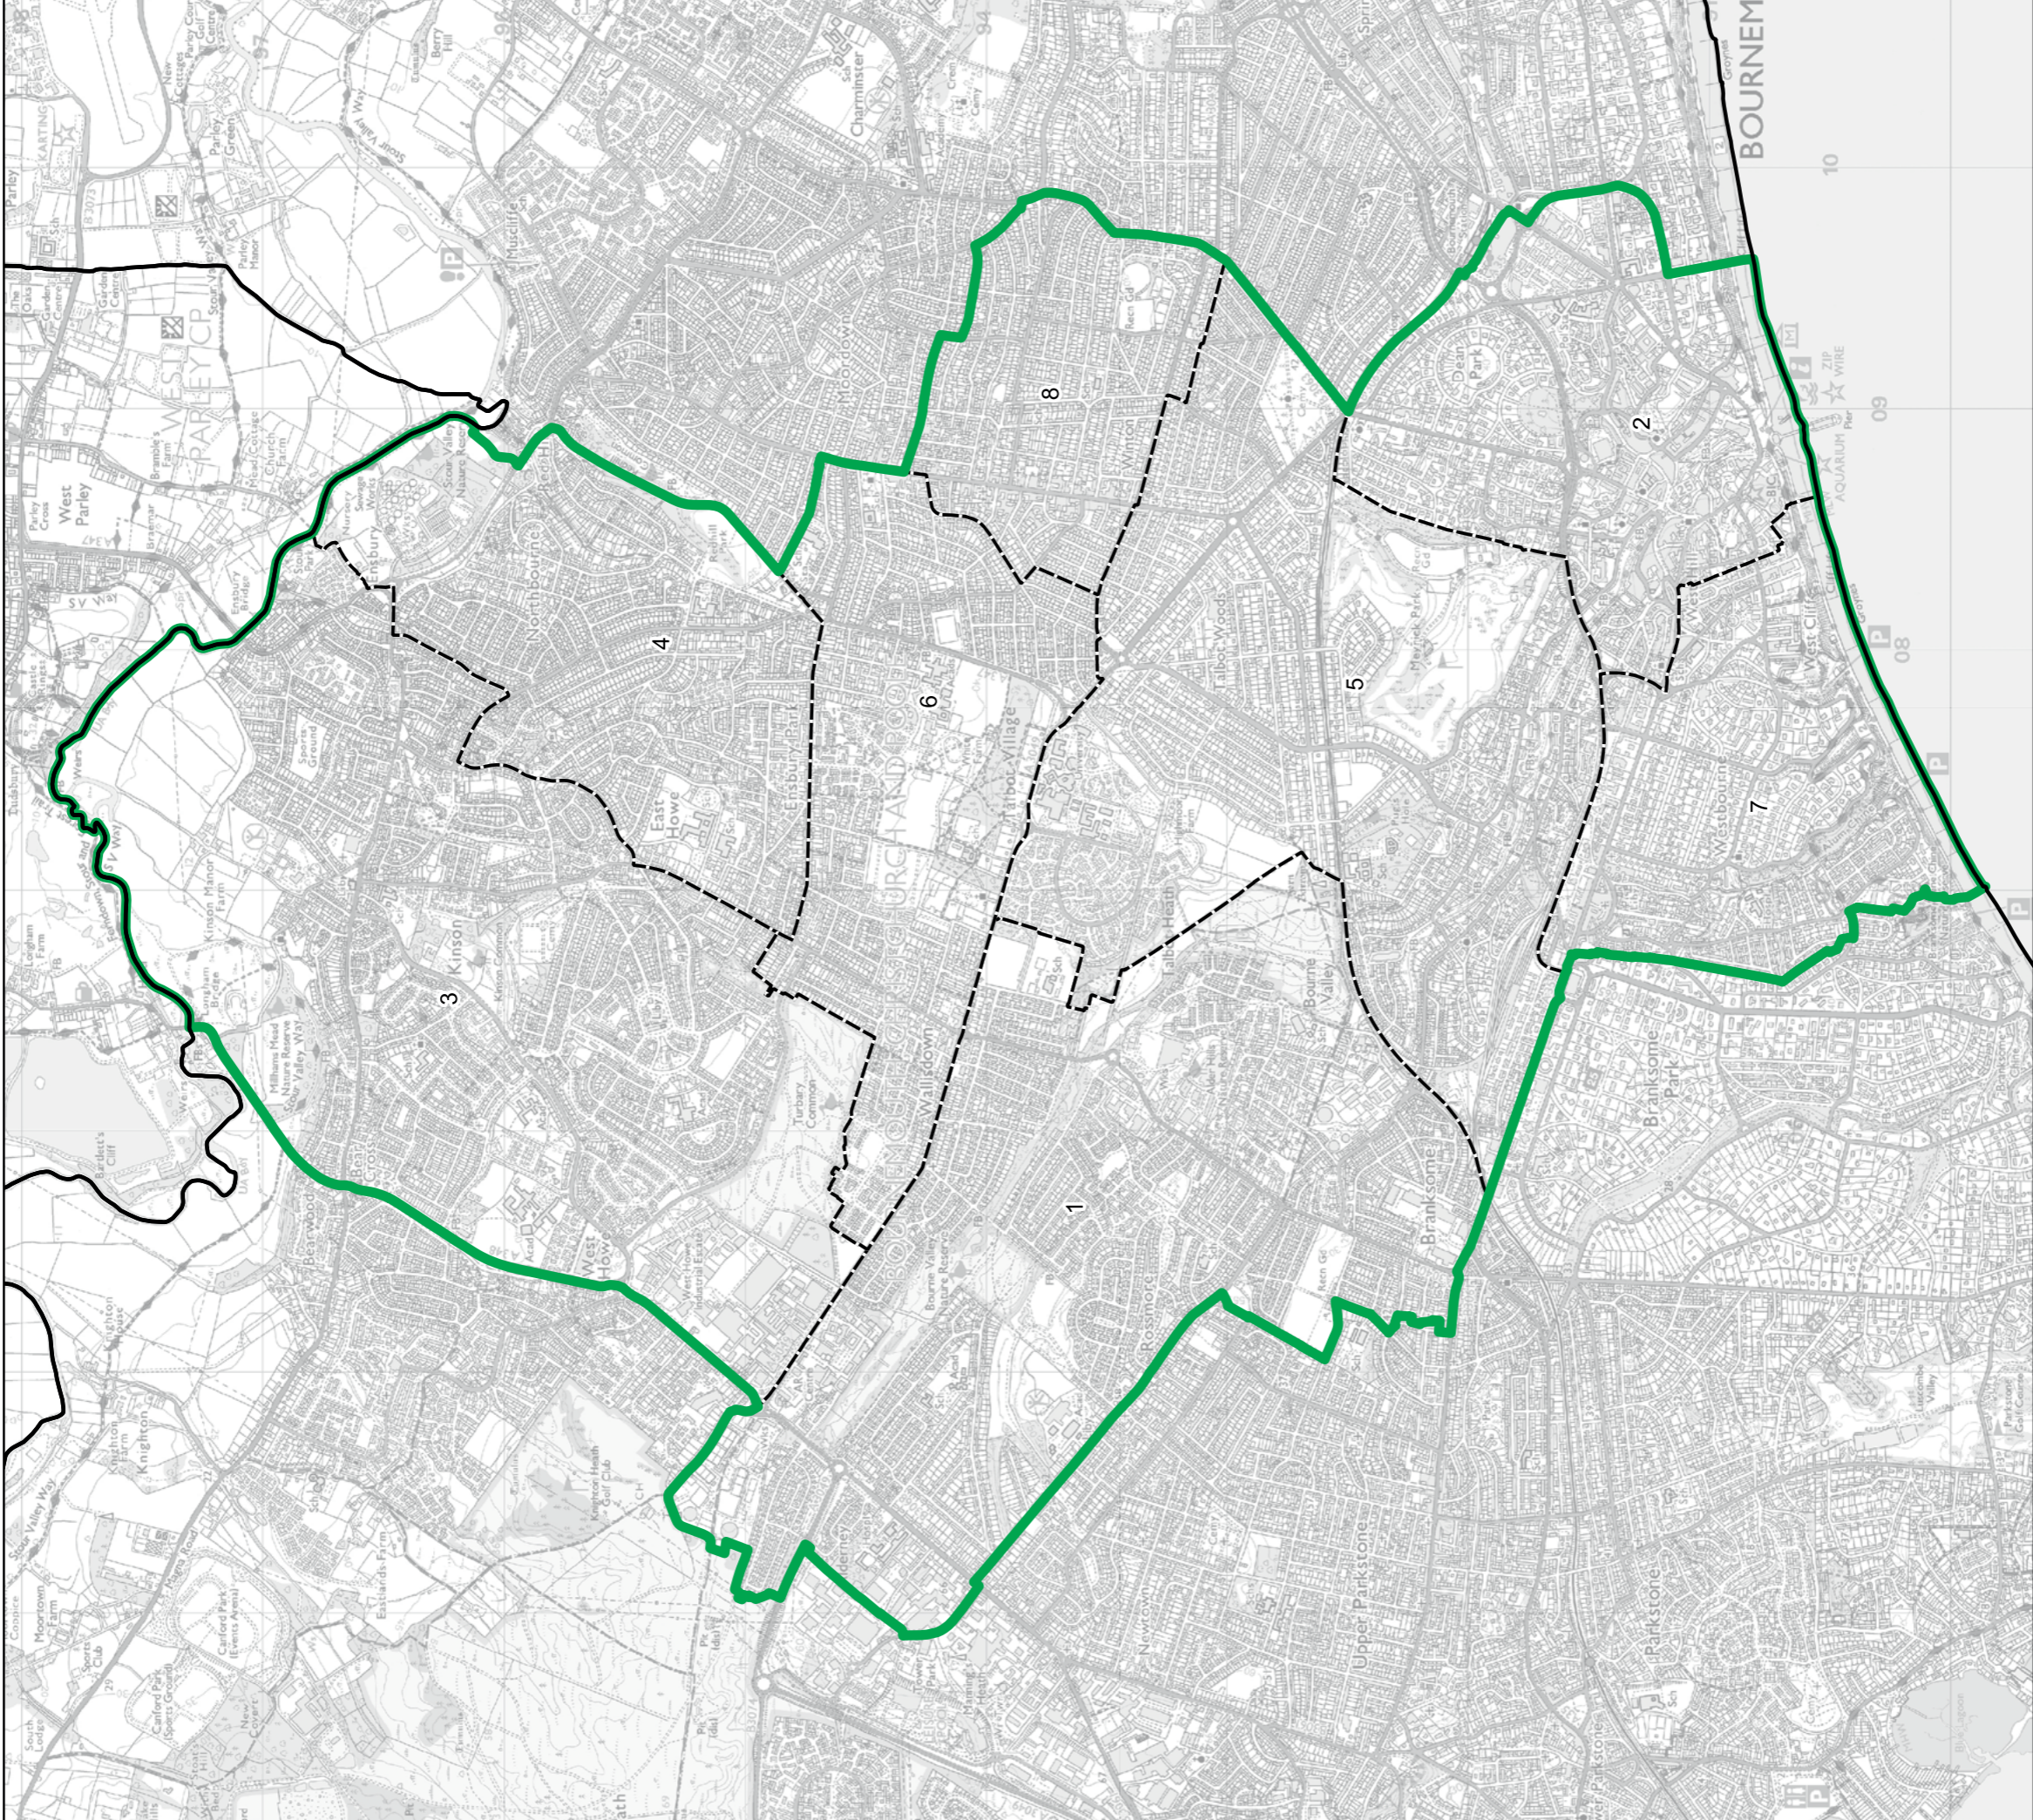

Boundary Commission for England - Final Recommendations for the South West Region
Bournemouth West Borough Constituency - Electorate 72,094

1. **Wards:**
2. 1 Alderney & Bourne Valley
   - 2 Bournemouth Central
   - 3 Kinson
   - 4 Redhill & Northbourne
   - 5 Talbot & Branksome Woods
   - 6 Wallisdown & Winton West
   - 7 Westbourne & West Cliff
   - 8 Winton East

- Constituency
- Local Authorities
- Wards

© Crown copyright and database rights 2023 OS 100018289. You are permitted to use this data solely to enable you to respond to, or interact with, the organisation that provided you with the data. You are not permitted to copy, sub-licence, distribute or sell any of this data to third parties in any form. Third party rights to enforce the terms of this licence shall be reserved to OS.

Bournemouth West Borough Constituency