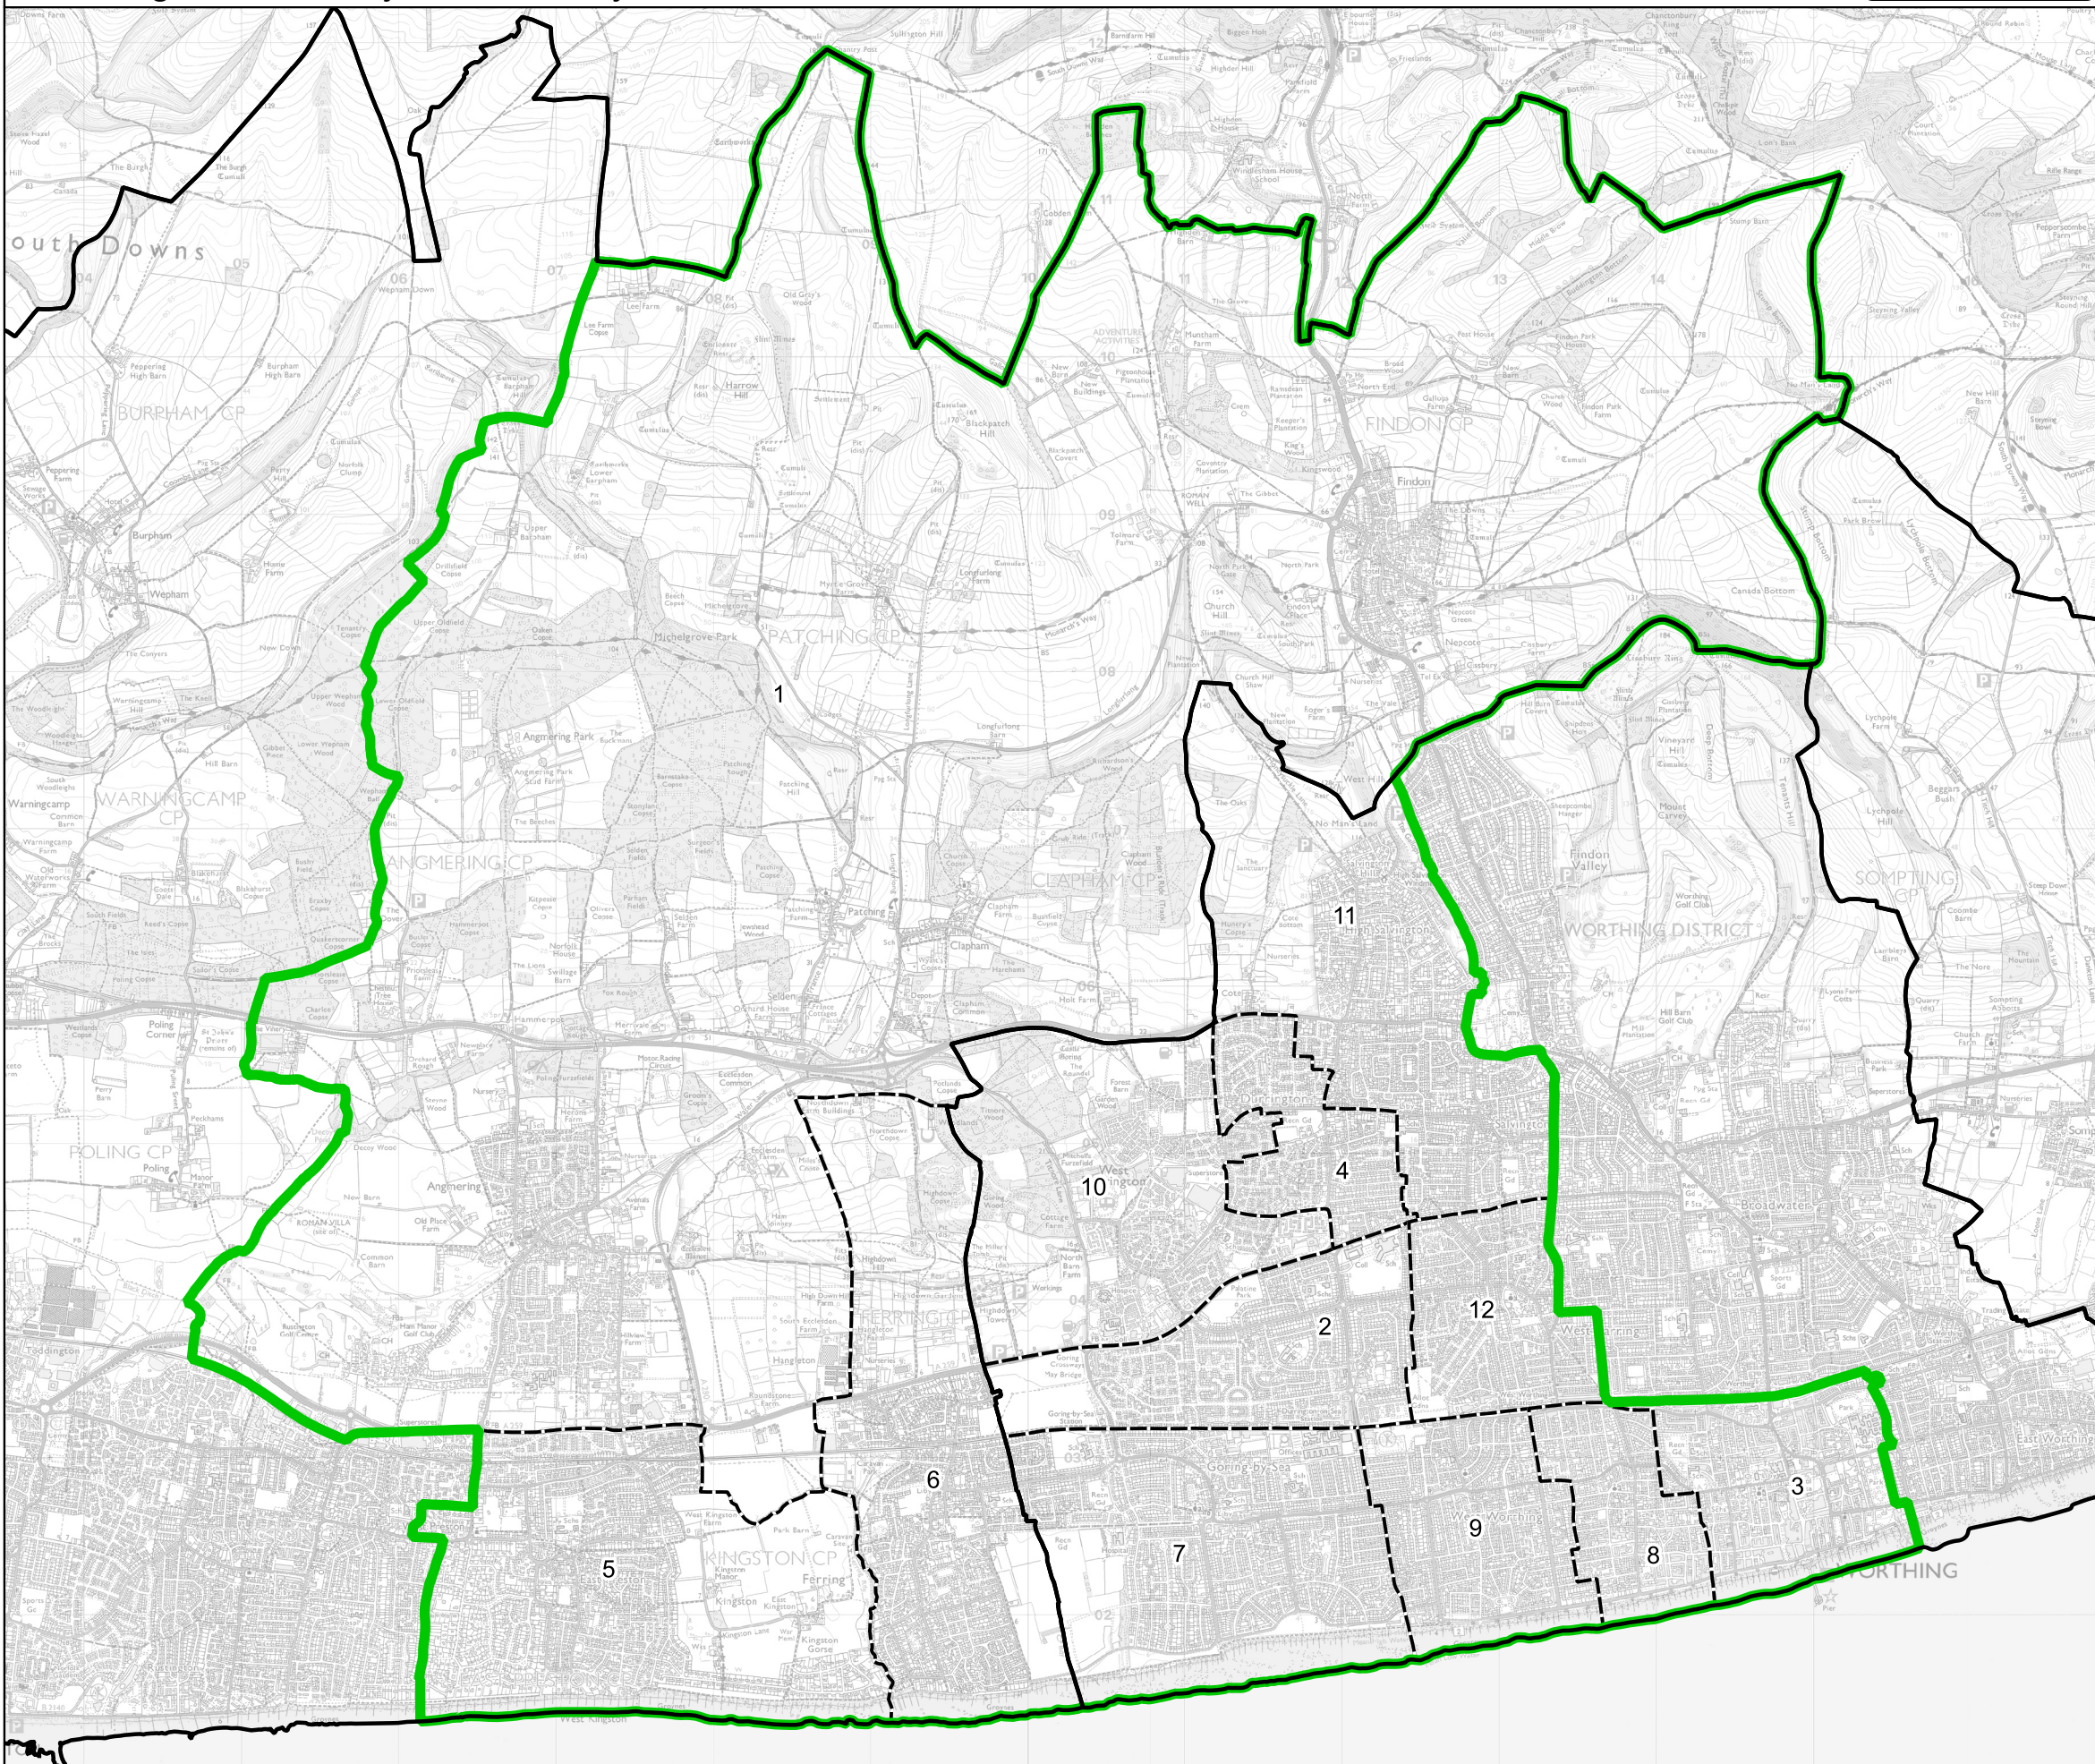

Boundary Commission for England - Final Recommendations for the South East Region

Worthing West County Constituency - Electorate 76,293

- Wards:
- 1 Angmering & Findon
 - 2 Castle
 - 3 Central
 - 4 Durrington
 - 5 East Preston
 - 6 Ferring
 - 7 Goring
 - 8 Heene
 - 9 Marine
 - 10 Northbrook
 - 11 Salvington
 - 12 Tarring

Constituency
 Local Authorities
 Wards

0 0.6 1.2 km

© Crown copyright and database rights 2023 OS 100018289. You are permitted to use this data solely to enable you to respond to, or interact with, the organisation that provided you with the data. You are not permitted to copy, sub-licence, distribute or sell any of this data to third parties in any form. Third party rights to enforce the terms of this licence shall be reserved to OS.

Worthing West County Constituency