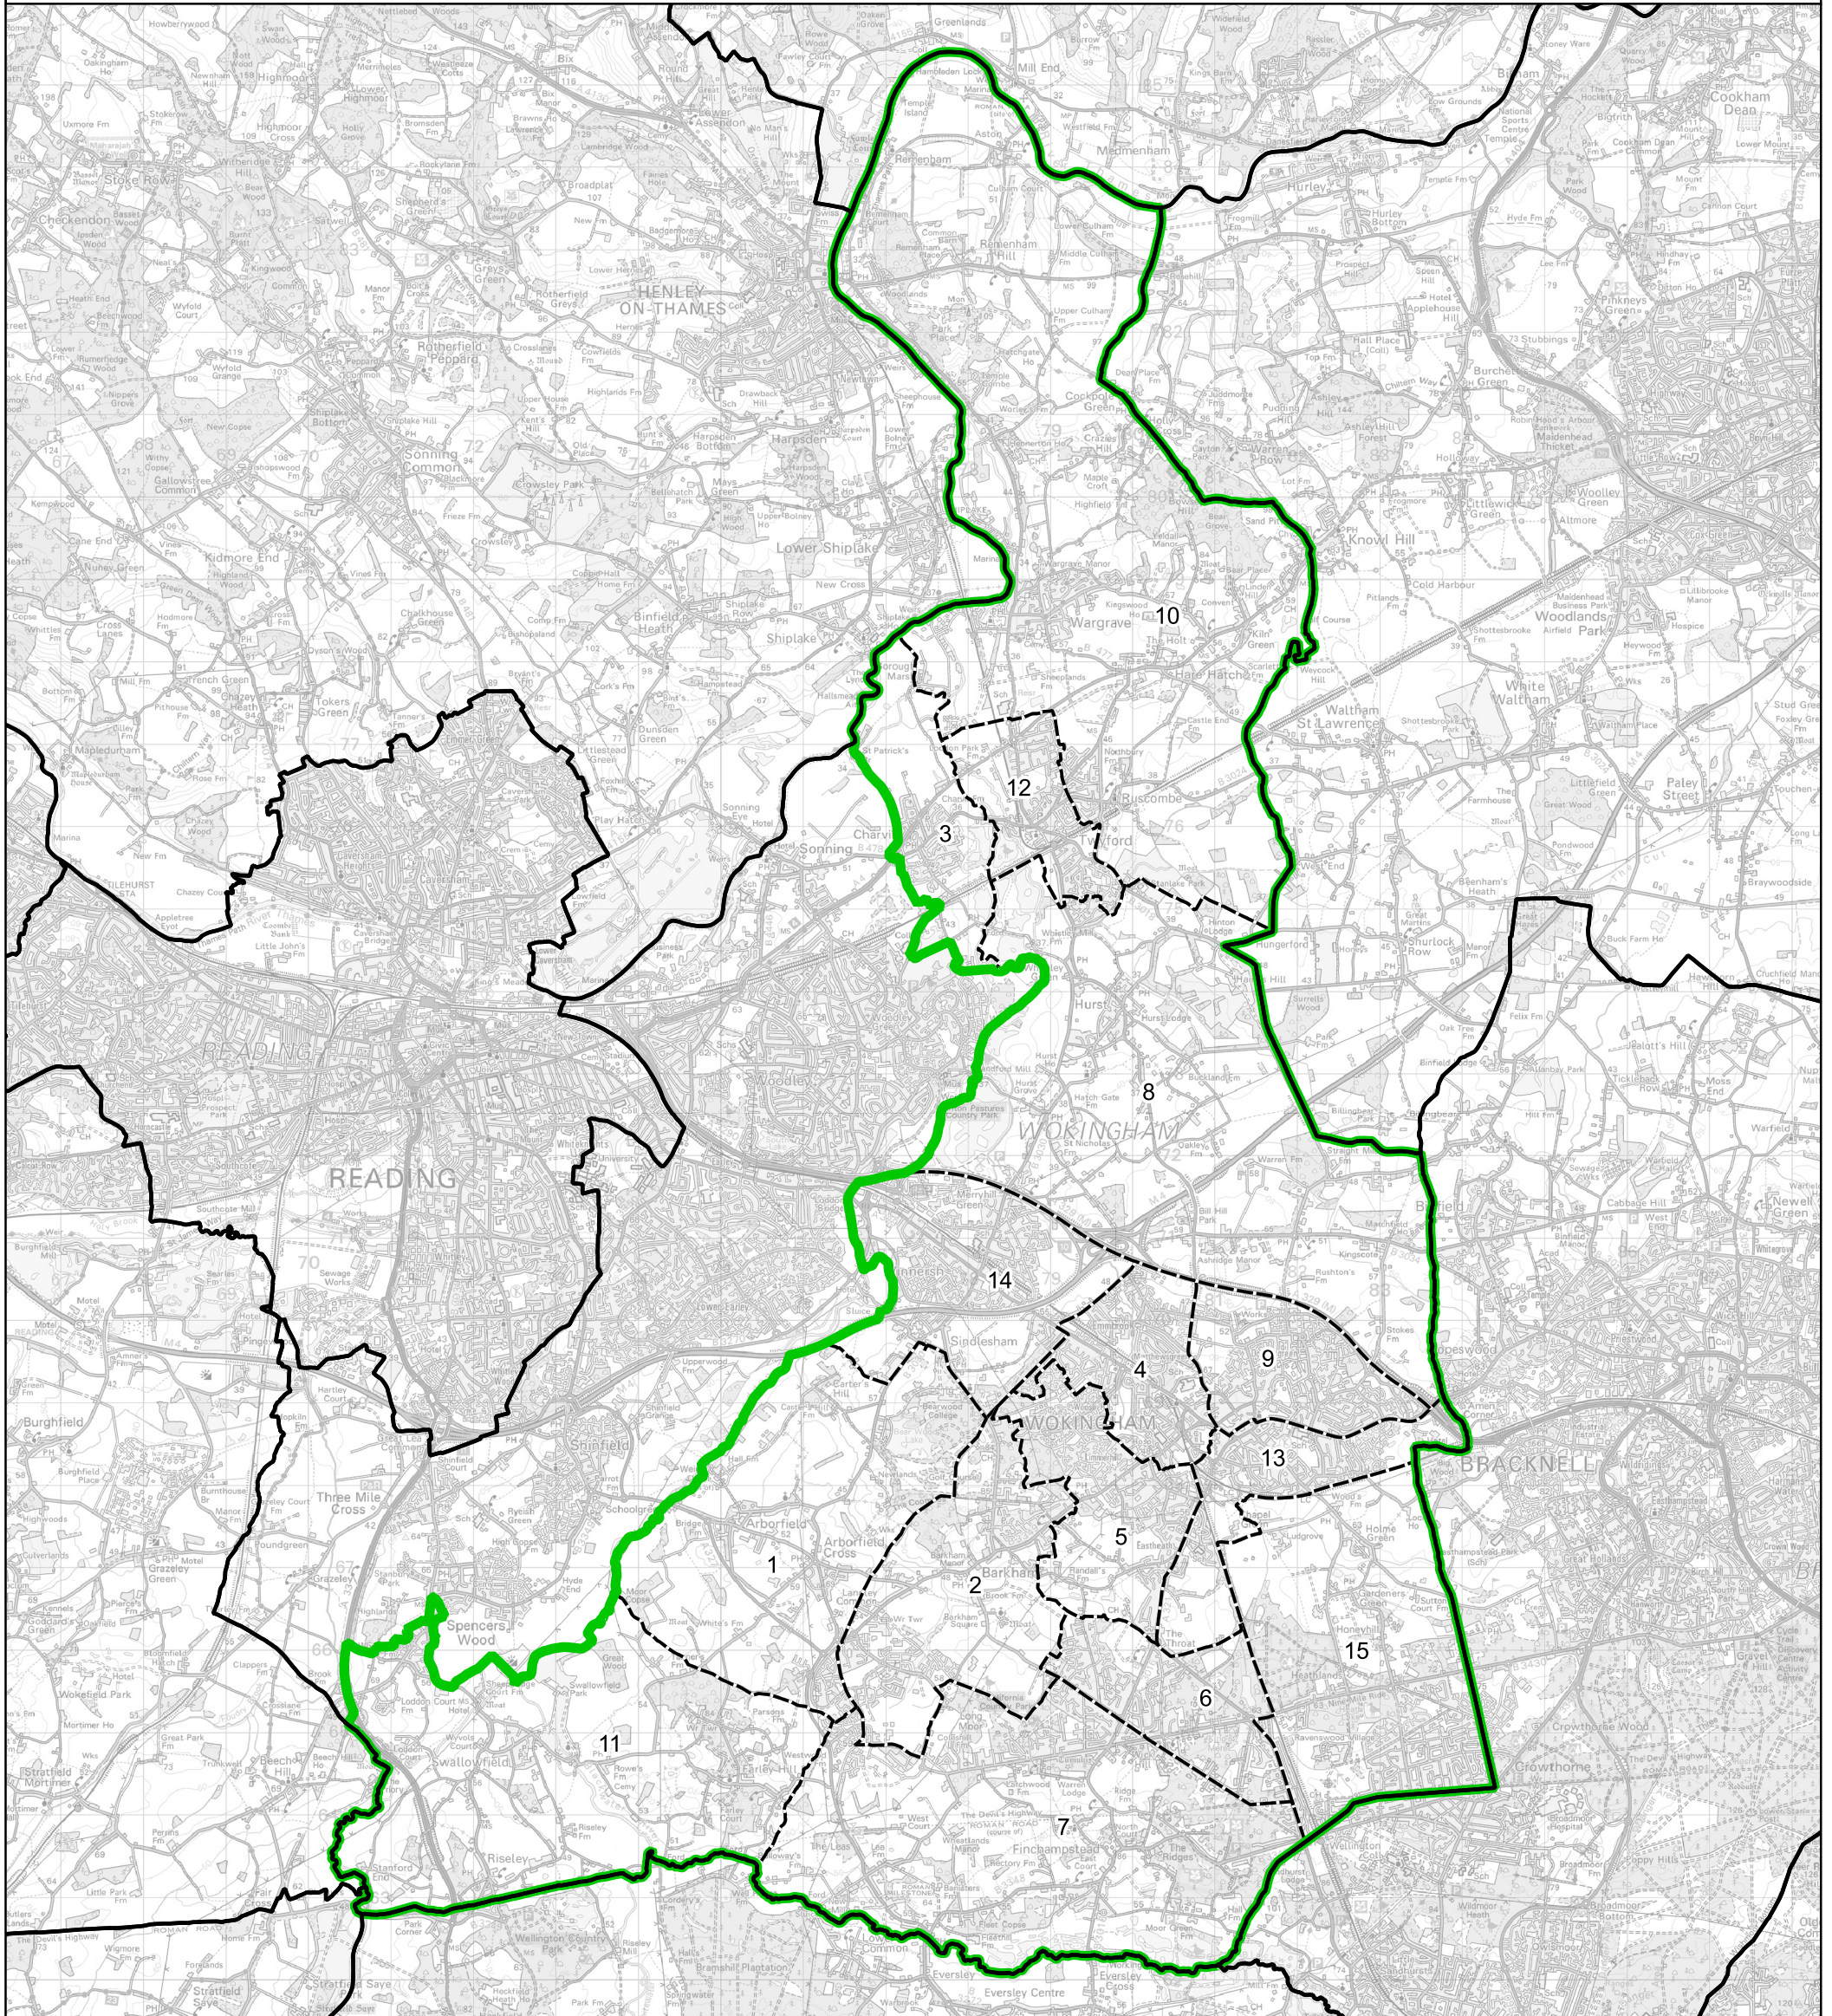

Boundary Commission for England - Final Recommendations for the South East Region

Wokingham County Constituency - Electorate 70,235

Wards:

- | | |
|-----------------------|------------------------------------|
| 1 Arborfield | 9 Norreys |
| 2 Barkham | 10 Remenham, Wargrave and Ruscombe |
| 3 Charvil | 11 Swallowfield |
| 4 Emmbrook | 12 Twyford |
| 5 Evendons | 13 Wescott |
| 6 Finchampstead North | 14 Winnersh |
| 7 Finchampstead South | 15 Wokingham Without |
| 8 Hurst | |

- Constituency
- Local Authorities
- Wards

© Crown copyright and database rights 2023 OS 100018289. You are permitted to use this data solely to enable you to respond to, or interact with, the organisation that provided you with the data. You are not permitted to copy, sub-licence, distribute or sell any of this data to third parties in any form. Third party rights to enforce the terms of this licence shall be reserved to OS.

Wokingham County Constituency