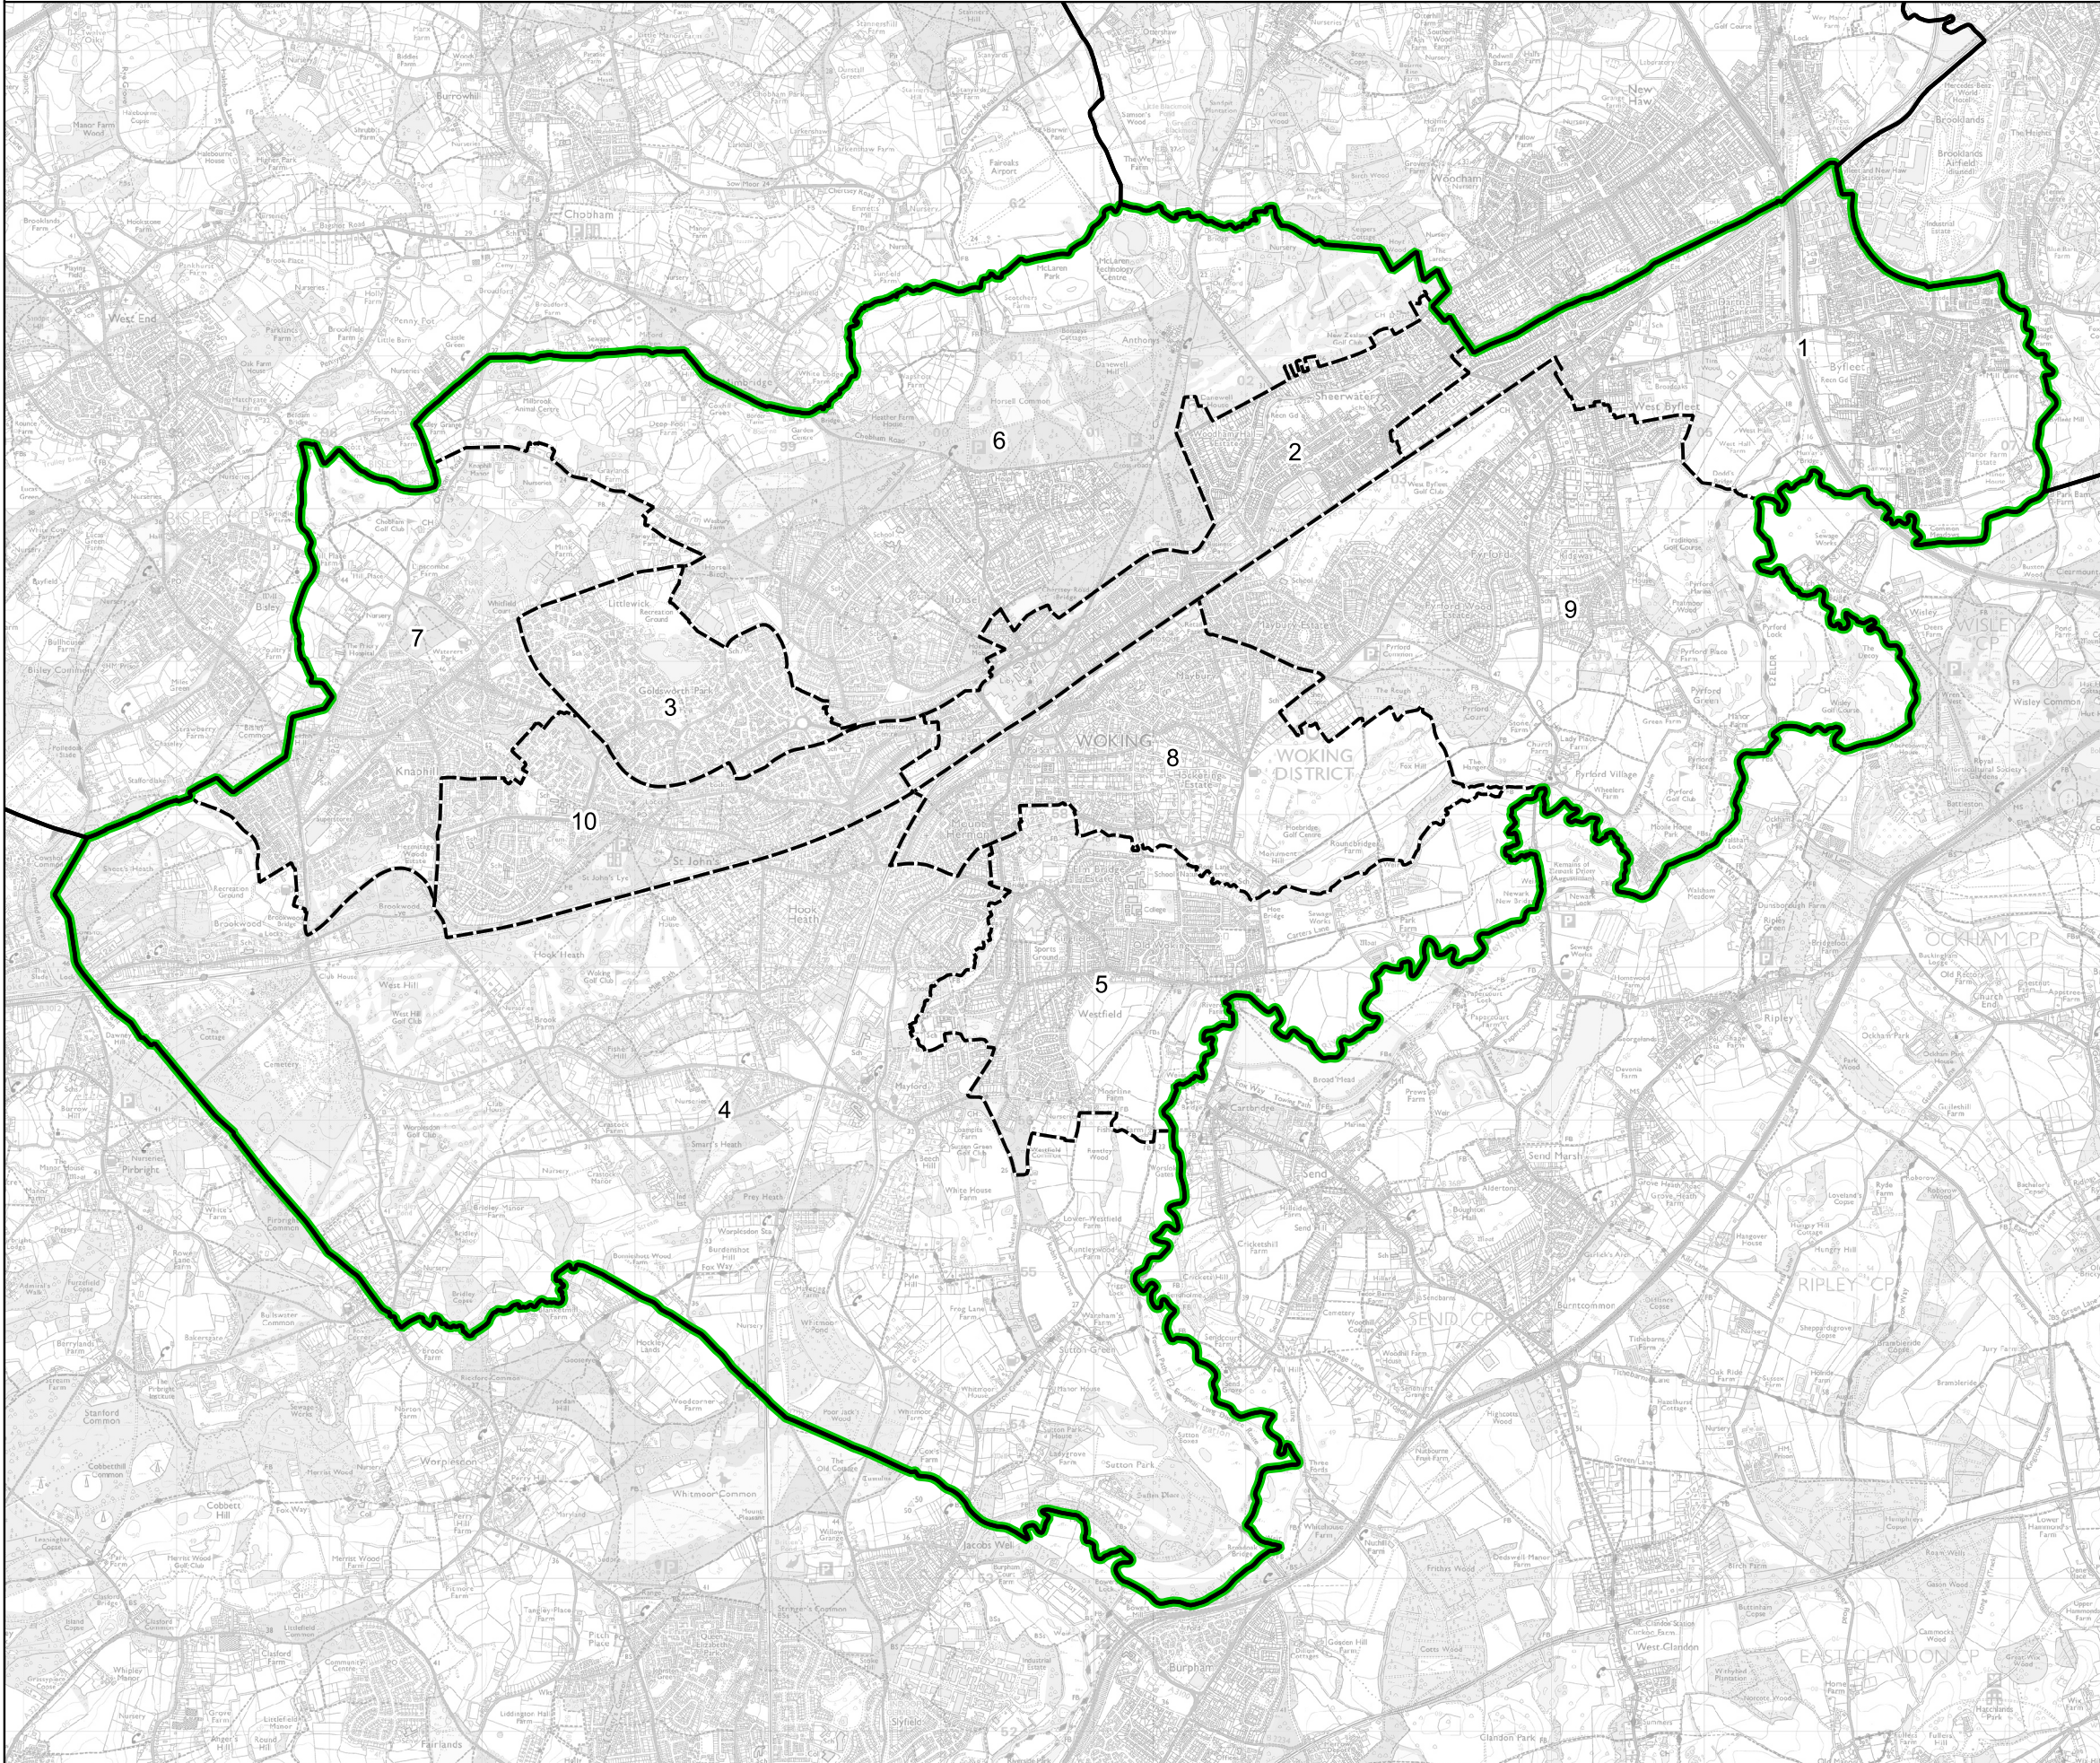

# Boundary Commission for England - Final Recommendations for the South East Region

## Woking Borough Constituency - Electorate 71,737

- Wards:
- 1 Byfleet & West Byfleet
  - 2 Canalside
  - 3 Goldsworth Park
  - 4 Heathlands
  - 5 Hoe Valley
  - 6 Horsell
  - 7 Knaphill
  - 8 Mount Hermon
  - 9 Pyrford
  - 10 St. John's

- Constituency
- Local Authorities
- Wards

0 0.6 1.2 km

© Crown copyright and database rights 2023 OS 100018289. You are permitted to use this data solely to enable you to respond to, or interact with, the organisation that provided you with the data. You are not permitted to copy, sub-licence, distribute or sell any of this data to third parties in any form. Third party rights to enforce the terms of this licence shall be reserved to OS.