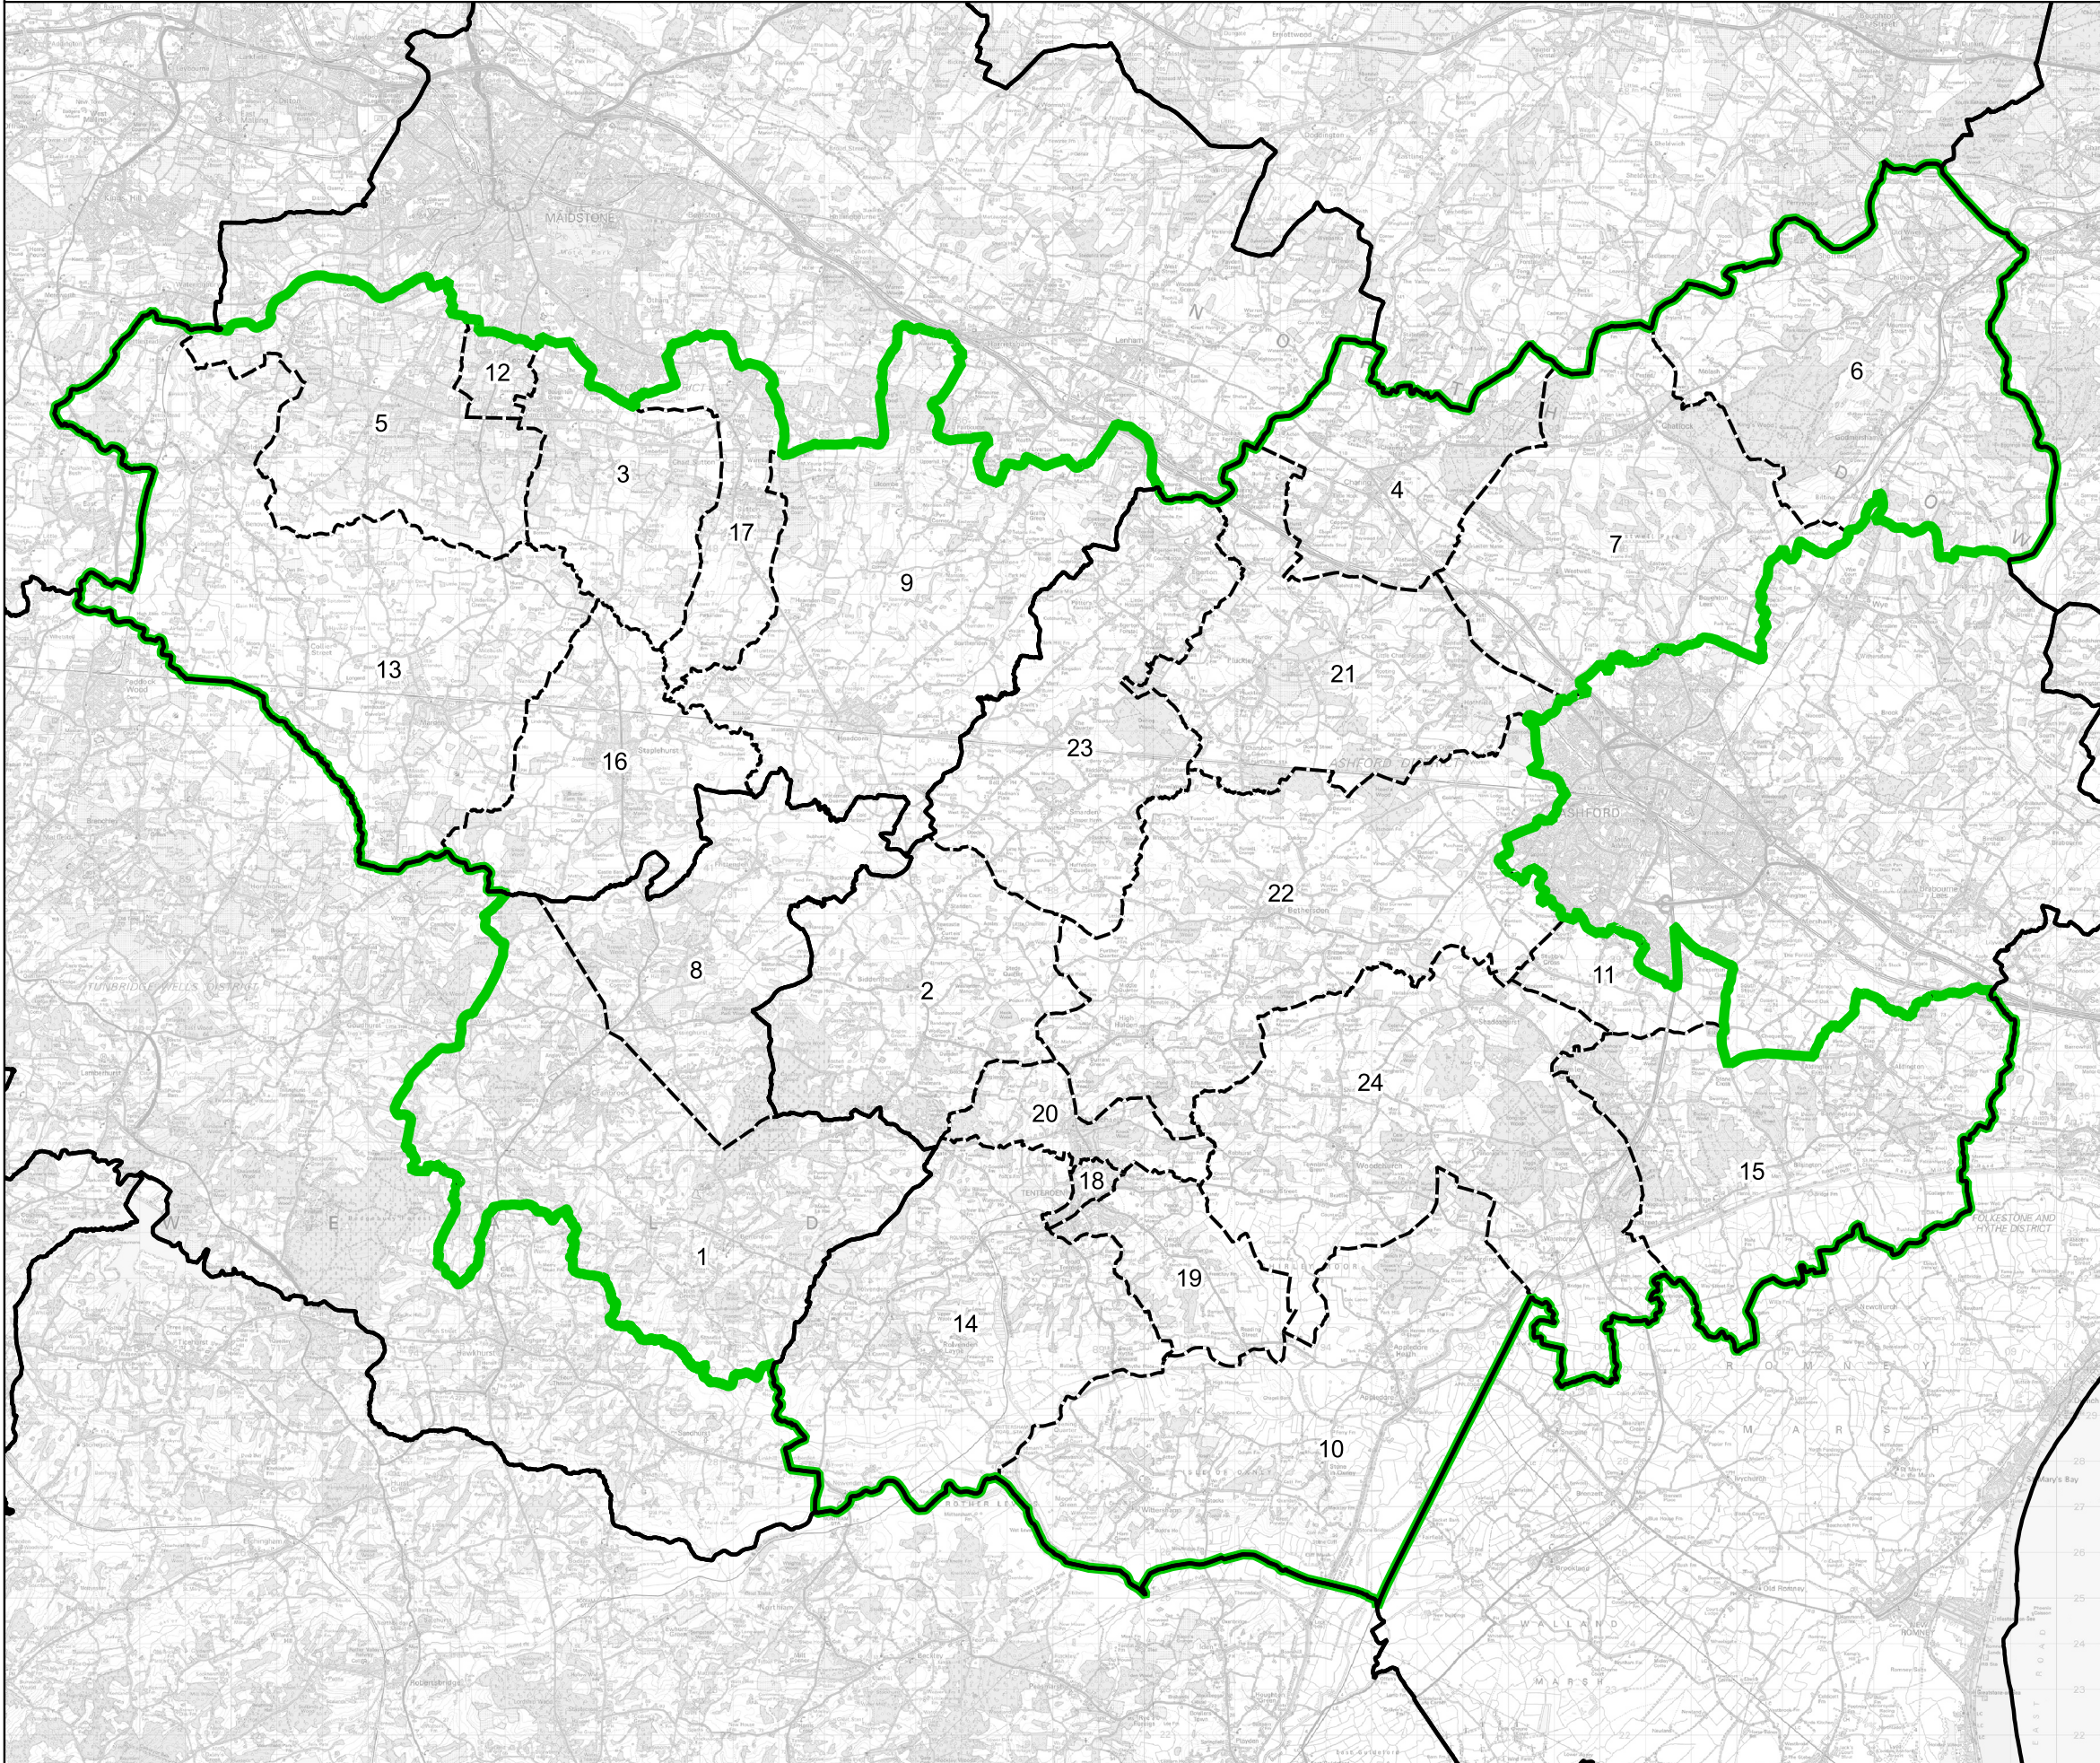

# Boundary Commission for England - Final Recommendations for the South East Region

## Weald of Kent County Constituency - Electorate 70,110

Wards:

- 1 Benenden and Cranbrook
- 2 Biddenden
- 3 Boughton Monchelsea and Chart Sutton
- 4 Charing
- 5 Coxheath and Hunton
- 6 Downs North
- 7 Downs West
- 8 Frittenden and Sissinghurst
- 9 Headcorn
- 10 Isle of Oxney
- 11 Kingsnorth Village & Bridgefield
- 12 Loose
- 13 Marden and Yalding
- 14 Rolvenden & Tenterden West
- 15 Saxon Shore
- 16 Staplehurst
- 17 Sutton Valence and Langley
- 18 Tenterden North
- 19 Tenterden South
- 20 Tenterden St. Michael's
- 21 Upper Weald
- 22 Weald Central
- 23 Weald North
- 24 Weald South

- Constituency
- Local Authorities
- Wards

0 2 4 km

© Crown copyright and database rights 2023 OS 100018289. You are permitted to use this data solely to enable you to respond to, or interact with, the organisation that provided you with the data. You are not permitted to copy, sub-licence, distribute or sell any of this data to third parties in any form. Third party rights to enforce the terms of this licence shall be reserved to OS.

Weald of Kent County Constituency