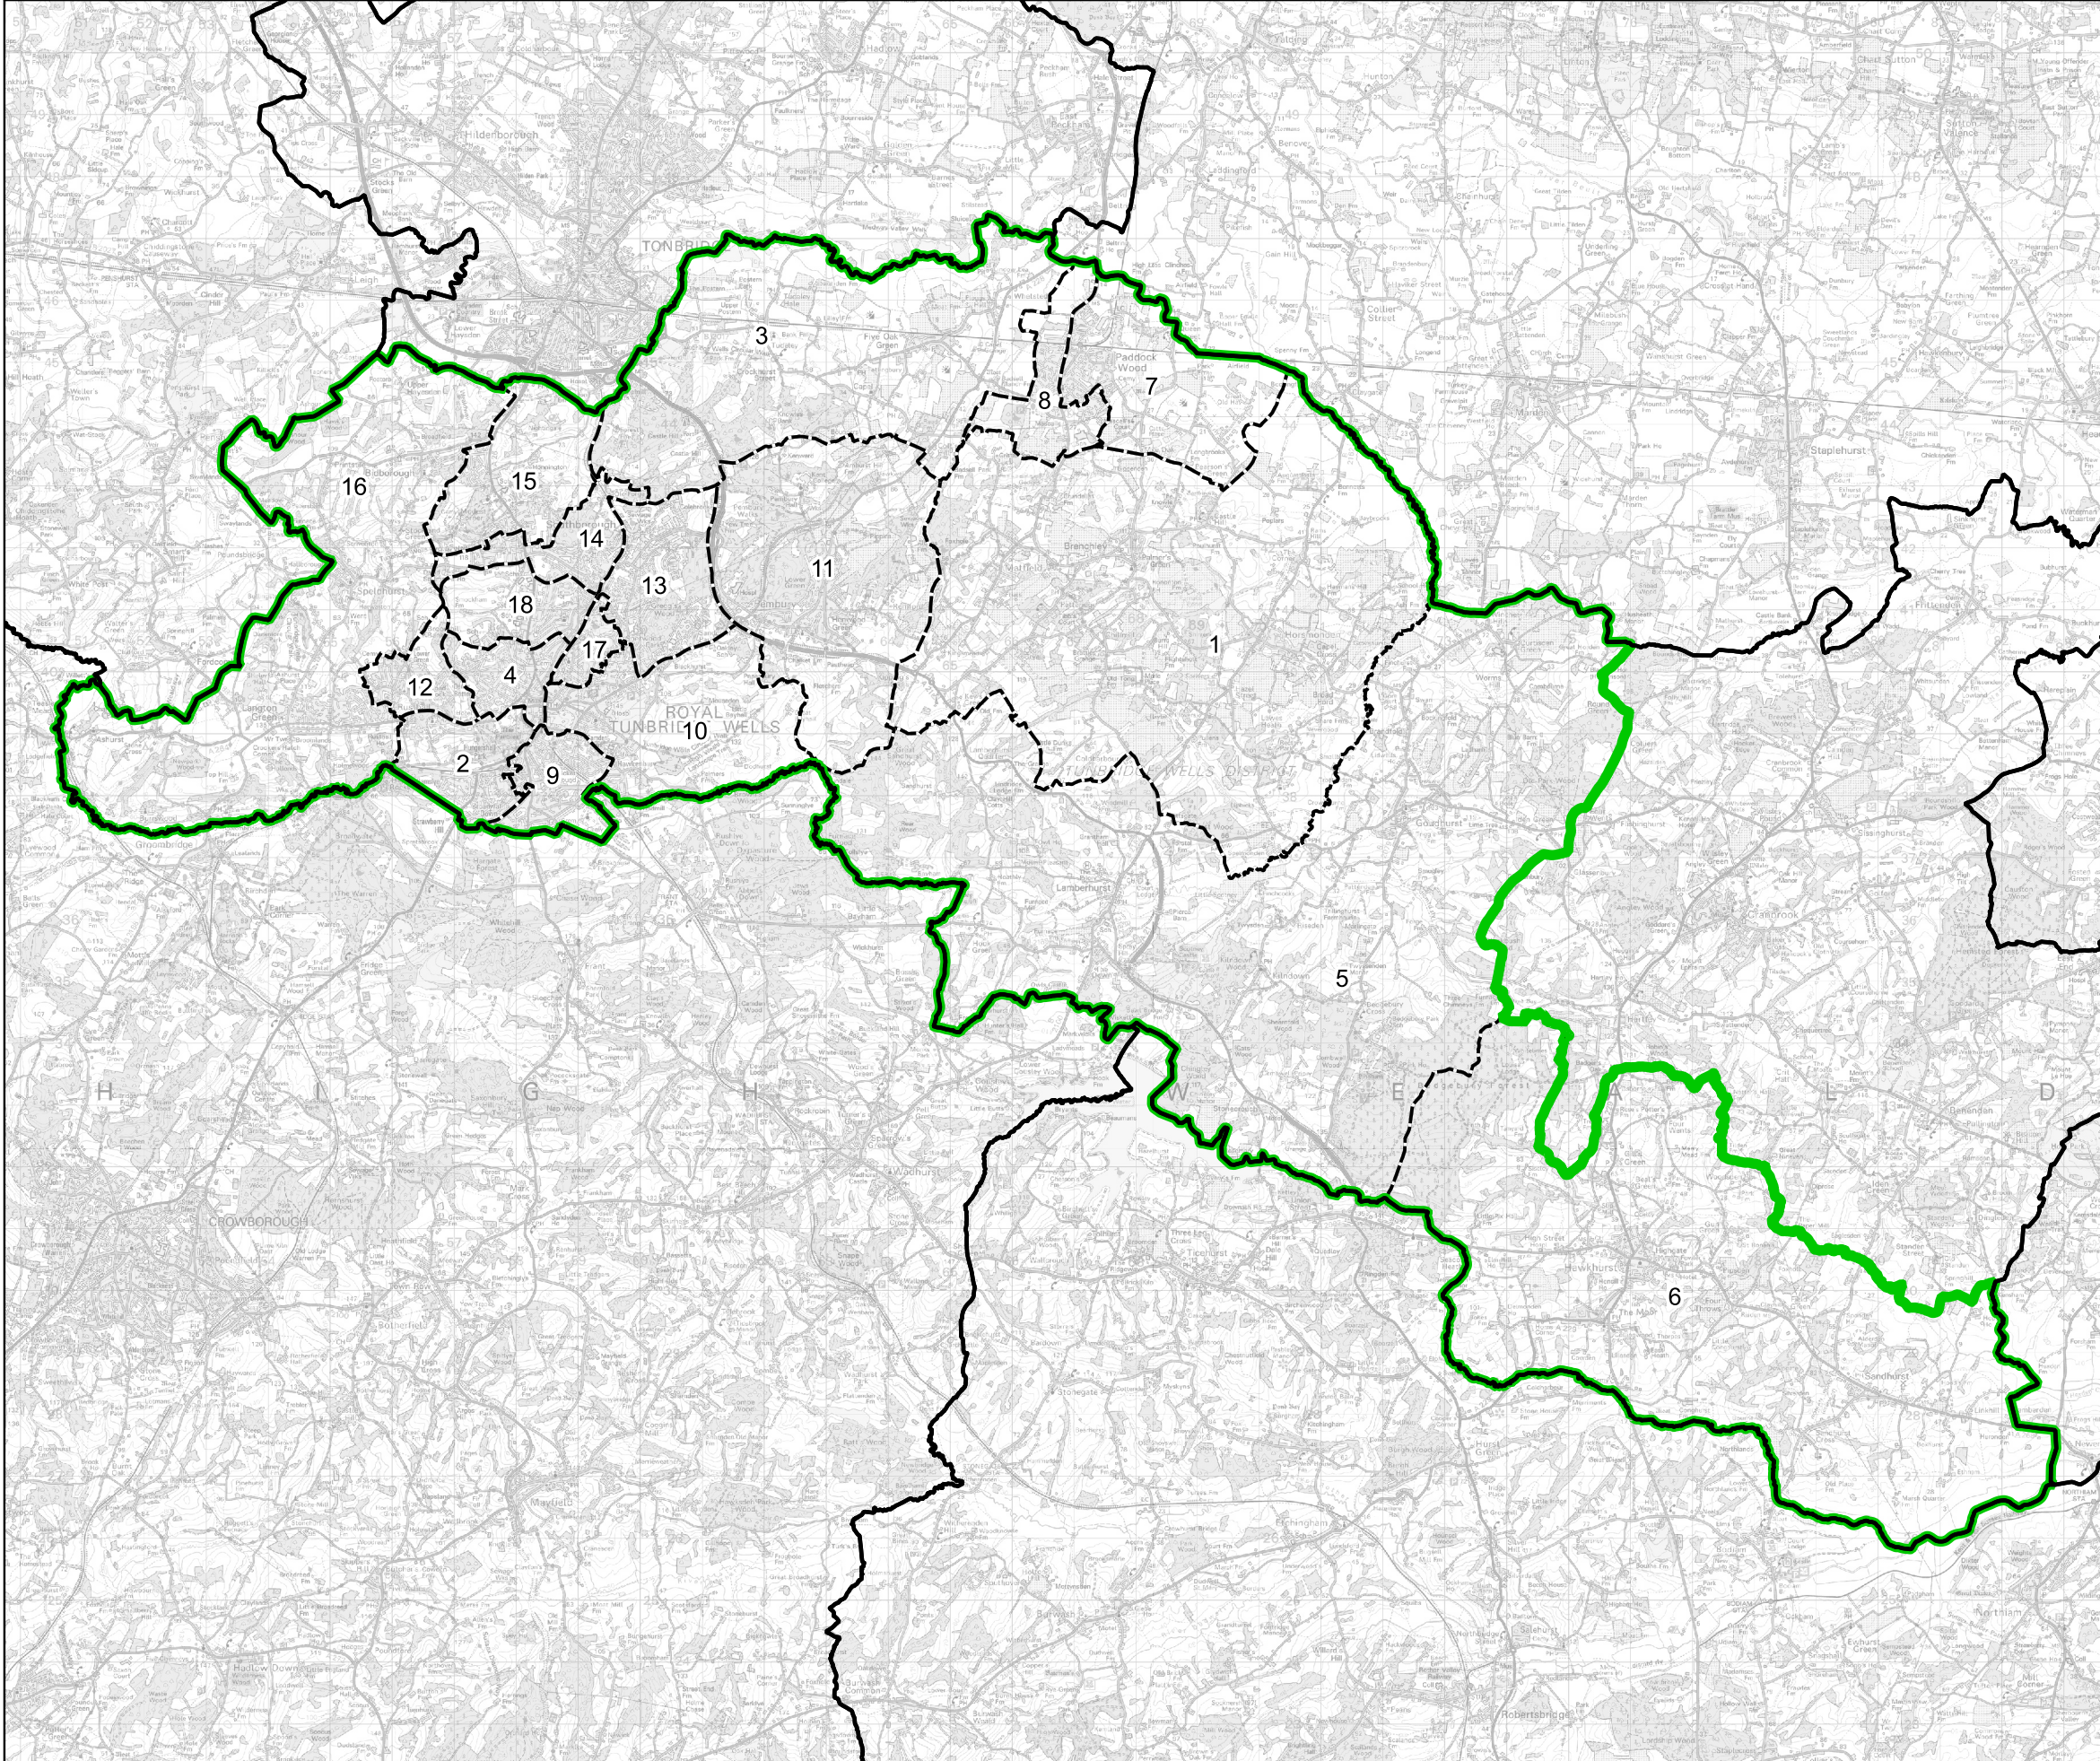

Boundary Commission for England - Final Recommendations for the South East Region

Tunbridge Wells County Constituency - Electorate 75,213

Wards:

- 1 Brenchley and Horsmonden
- 2 Broadwater
- 3 Capel
- 4 Culverden
- 5 Goudhurst and Lamberhurst
- 6 Hawkhurst and Sandhurst
- 7 Paddock Wood East
- 8 Paddock Wood West
- 9 Pantiles and St. Mark's
- 10 Park
- 11 Pembury
- 12 Rusthall
- 13 Sherwood
- 14 Southborough and High Brooms
- 15 Southborough North
- 16 Speldhurst and Bidborough
- 17 St. James'
- 18 St. John's

Constituency
 Local Authorities
 Wards

0 1 2 km

© Crown copyright and database rights 2023 OS 100018289. You are permitted to use this data solely to enable you to respond to, or interact with, the organisation that provided you with the data. You are not permitted to copy, sub-licence, distribute or sell any of this data to third parties in any form. Third party rights to enforce the terms of this licence shall be reserved to OS.

Tunbridge Wells County Constituency