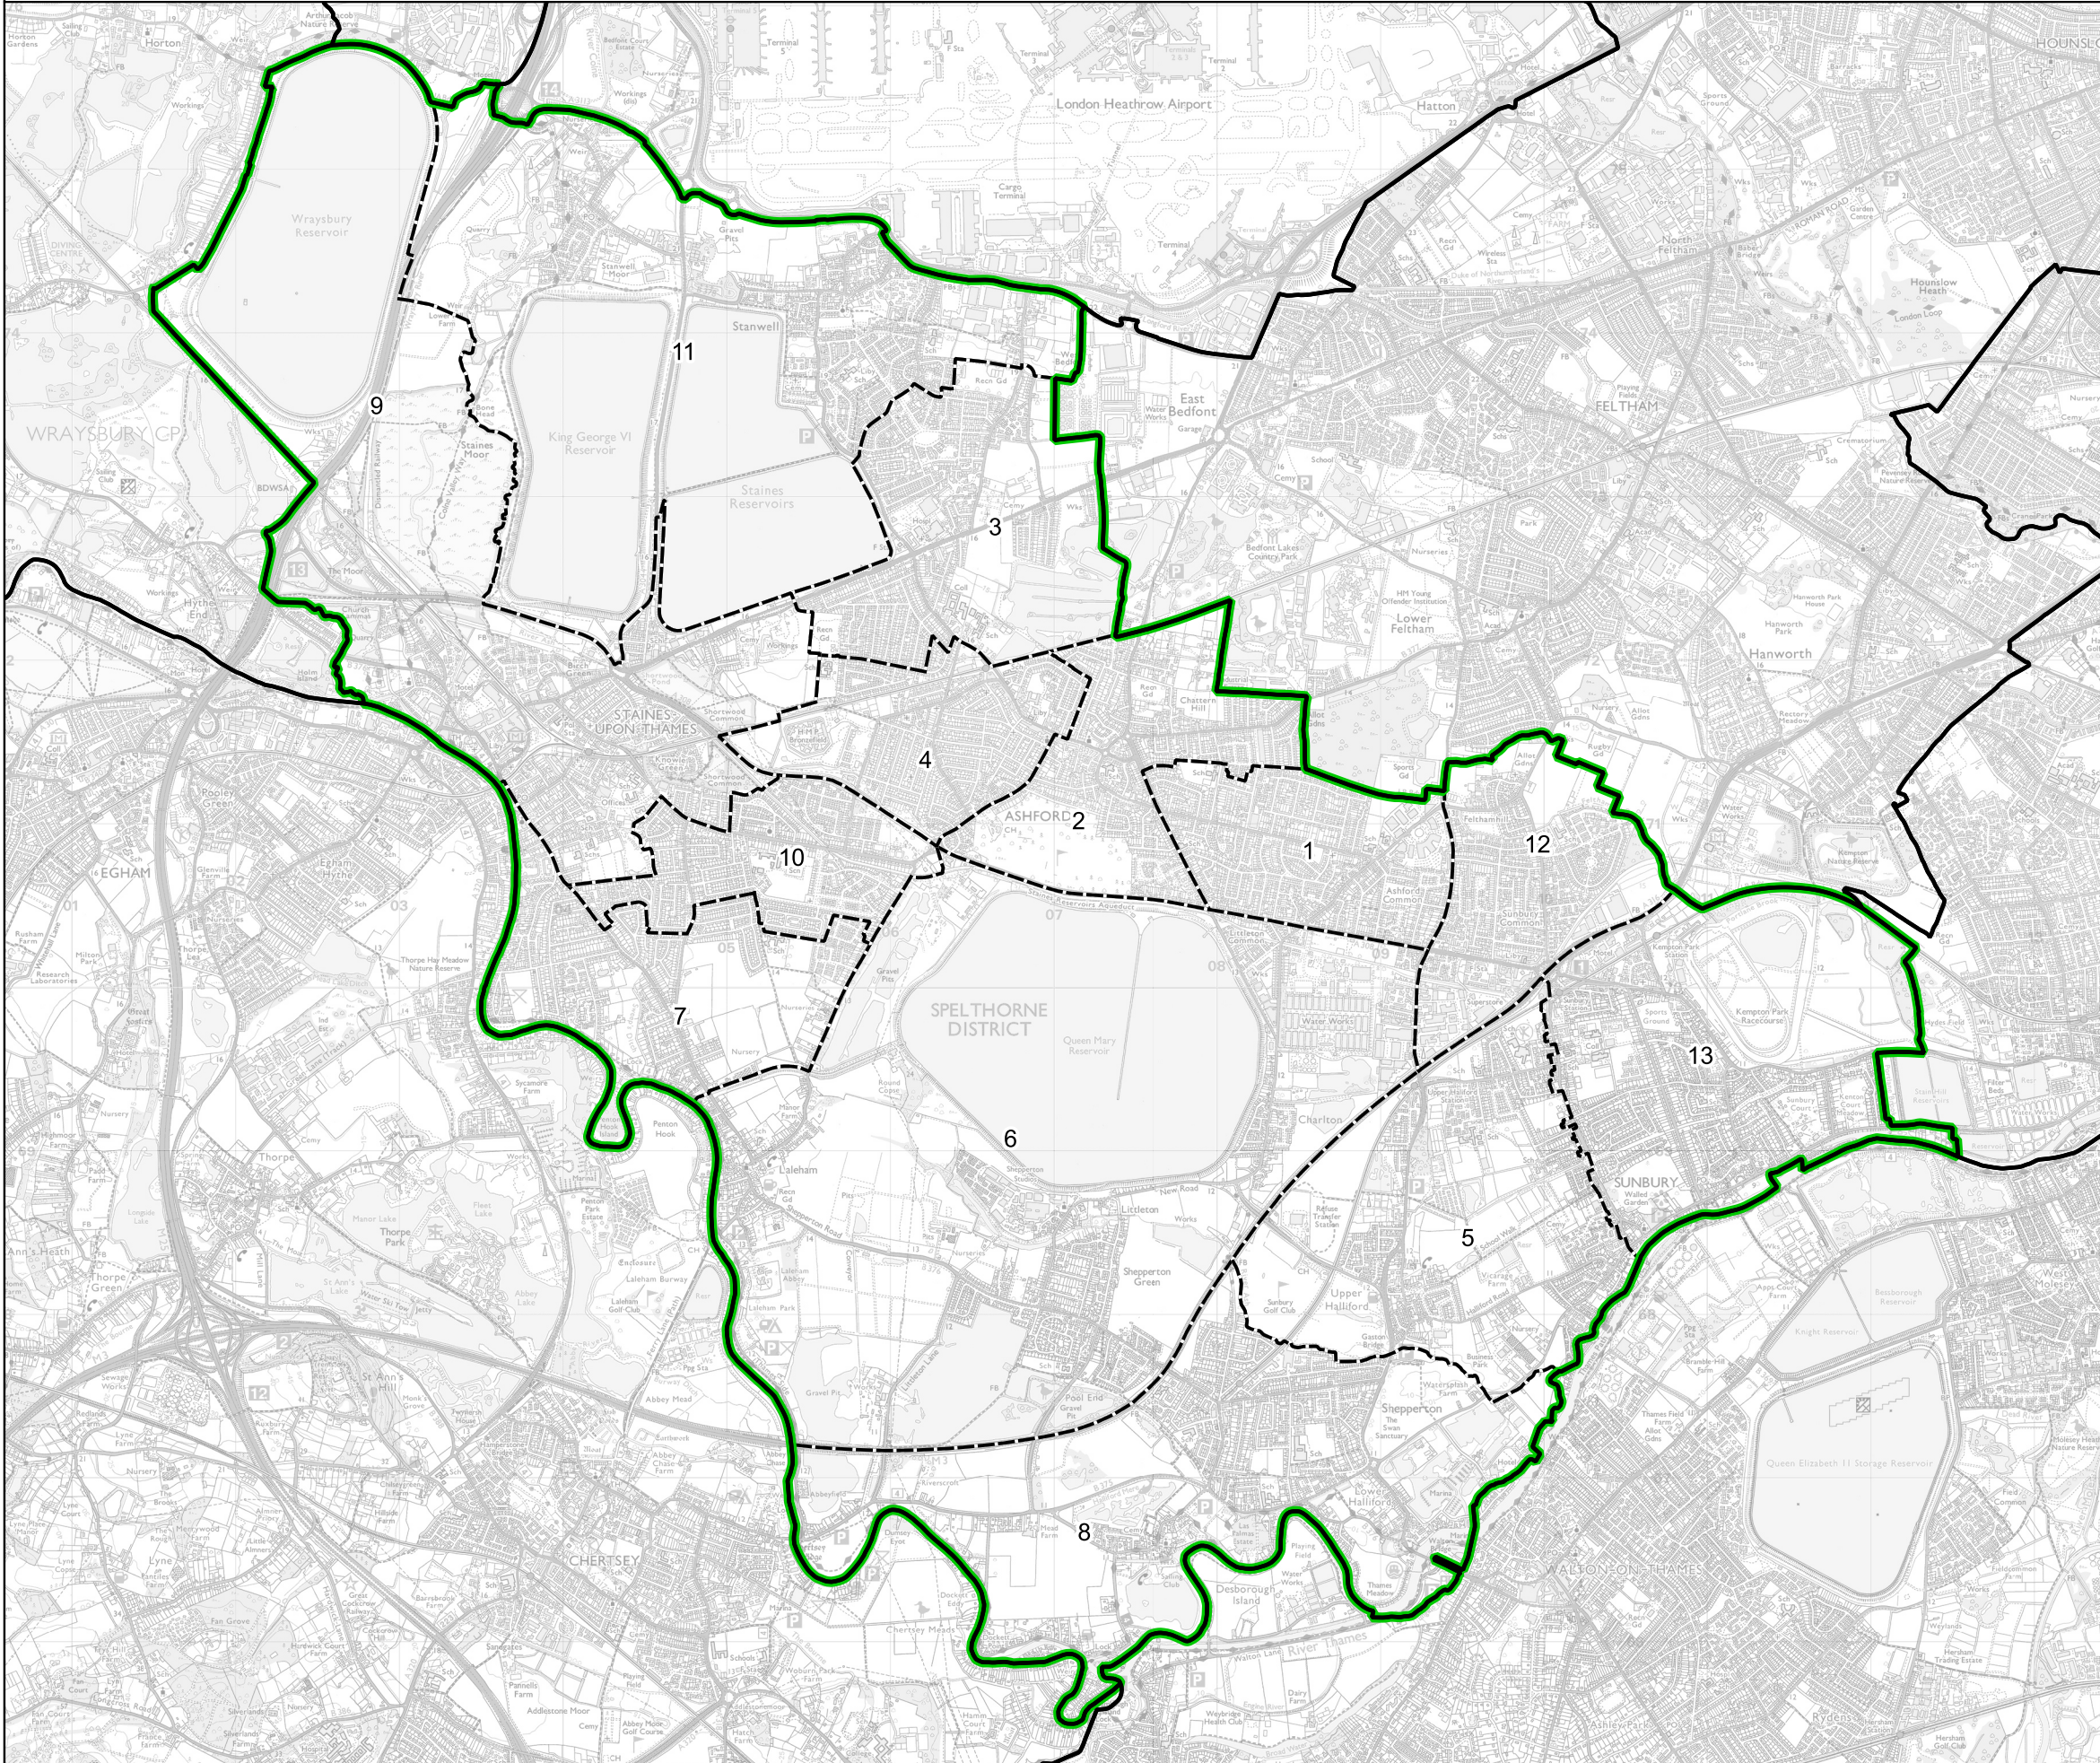

Boundary Commission for England - Final Recommendations for the South East Region

Spelthorne Borough Constituency - Electorate 72,897

Wards:

- 1 Ashford Common
- 2 Ashford East
- 3 Ashford North and Stanwell South
- 4 Ashford Town
- 5 Hallford and Sunbury West
- 6 Laleham and Shepperton Green
- 7 Riverside and Laleham
- 8 Shepperton Town
- 9 Staines
- 10 Staines South
- 11 Stanwell North
- 12 Sunbury Common
- 13 Sunbury East

-  Constituency
-  Local Authorities
-  Wards

0 0.6 1.2 km

© Crown copyright and database rights 2023 OS 100018289. You are permitted to use this data solely to enable you to respond to, or interact with, the organisation that provided you with the data. You are not permitted to copy, sub-licence, distribute or sell any of this data to third parties in any form. Third party rights to enforce the terms of this licence shall be reserved to OS.