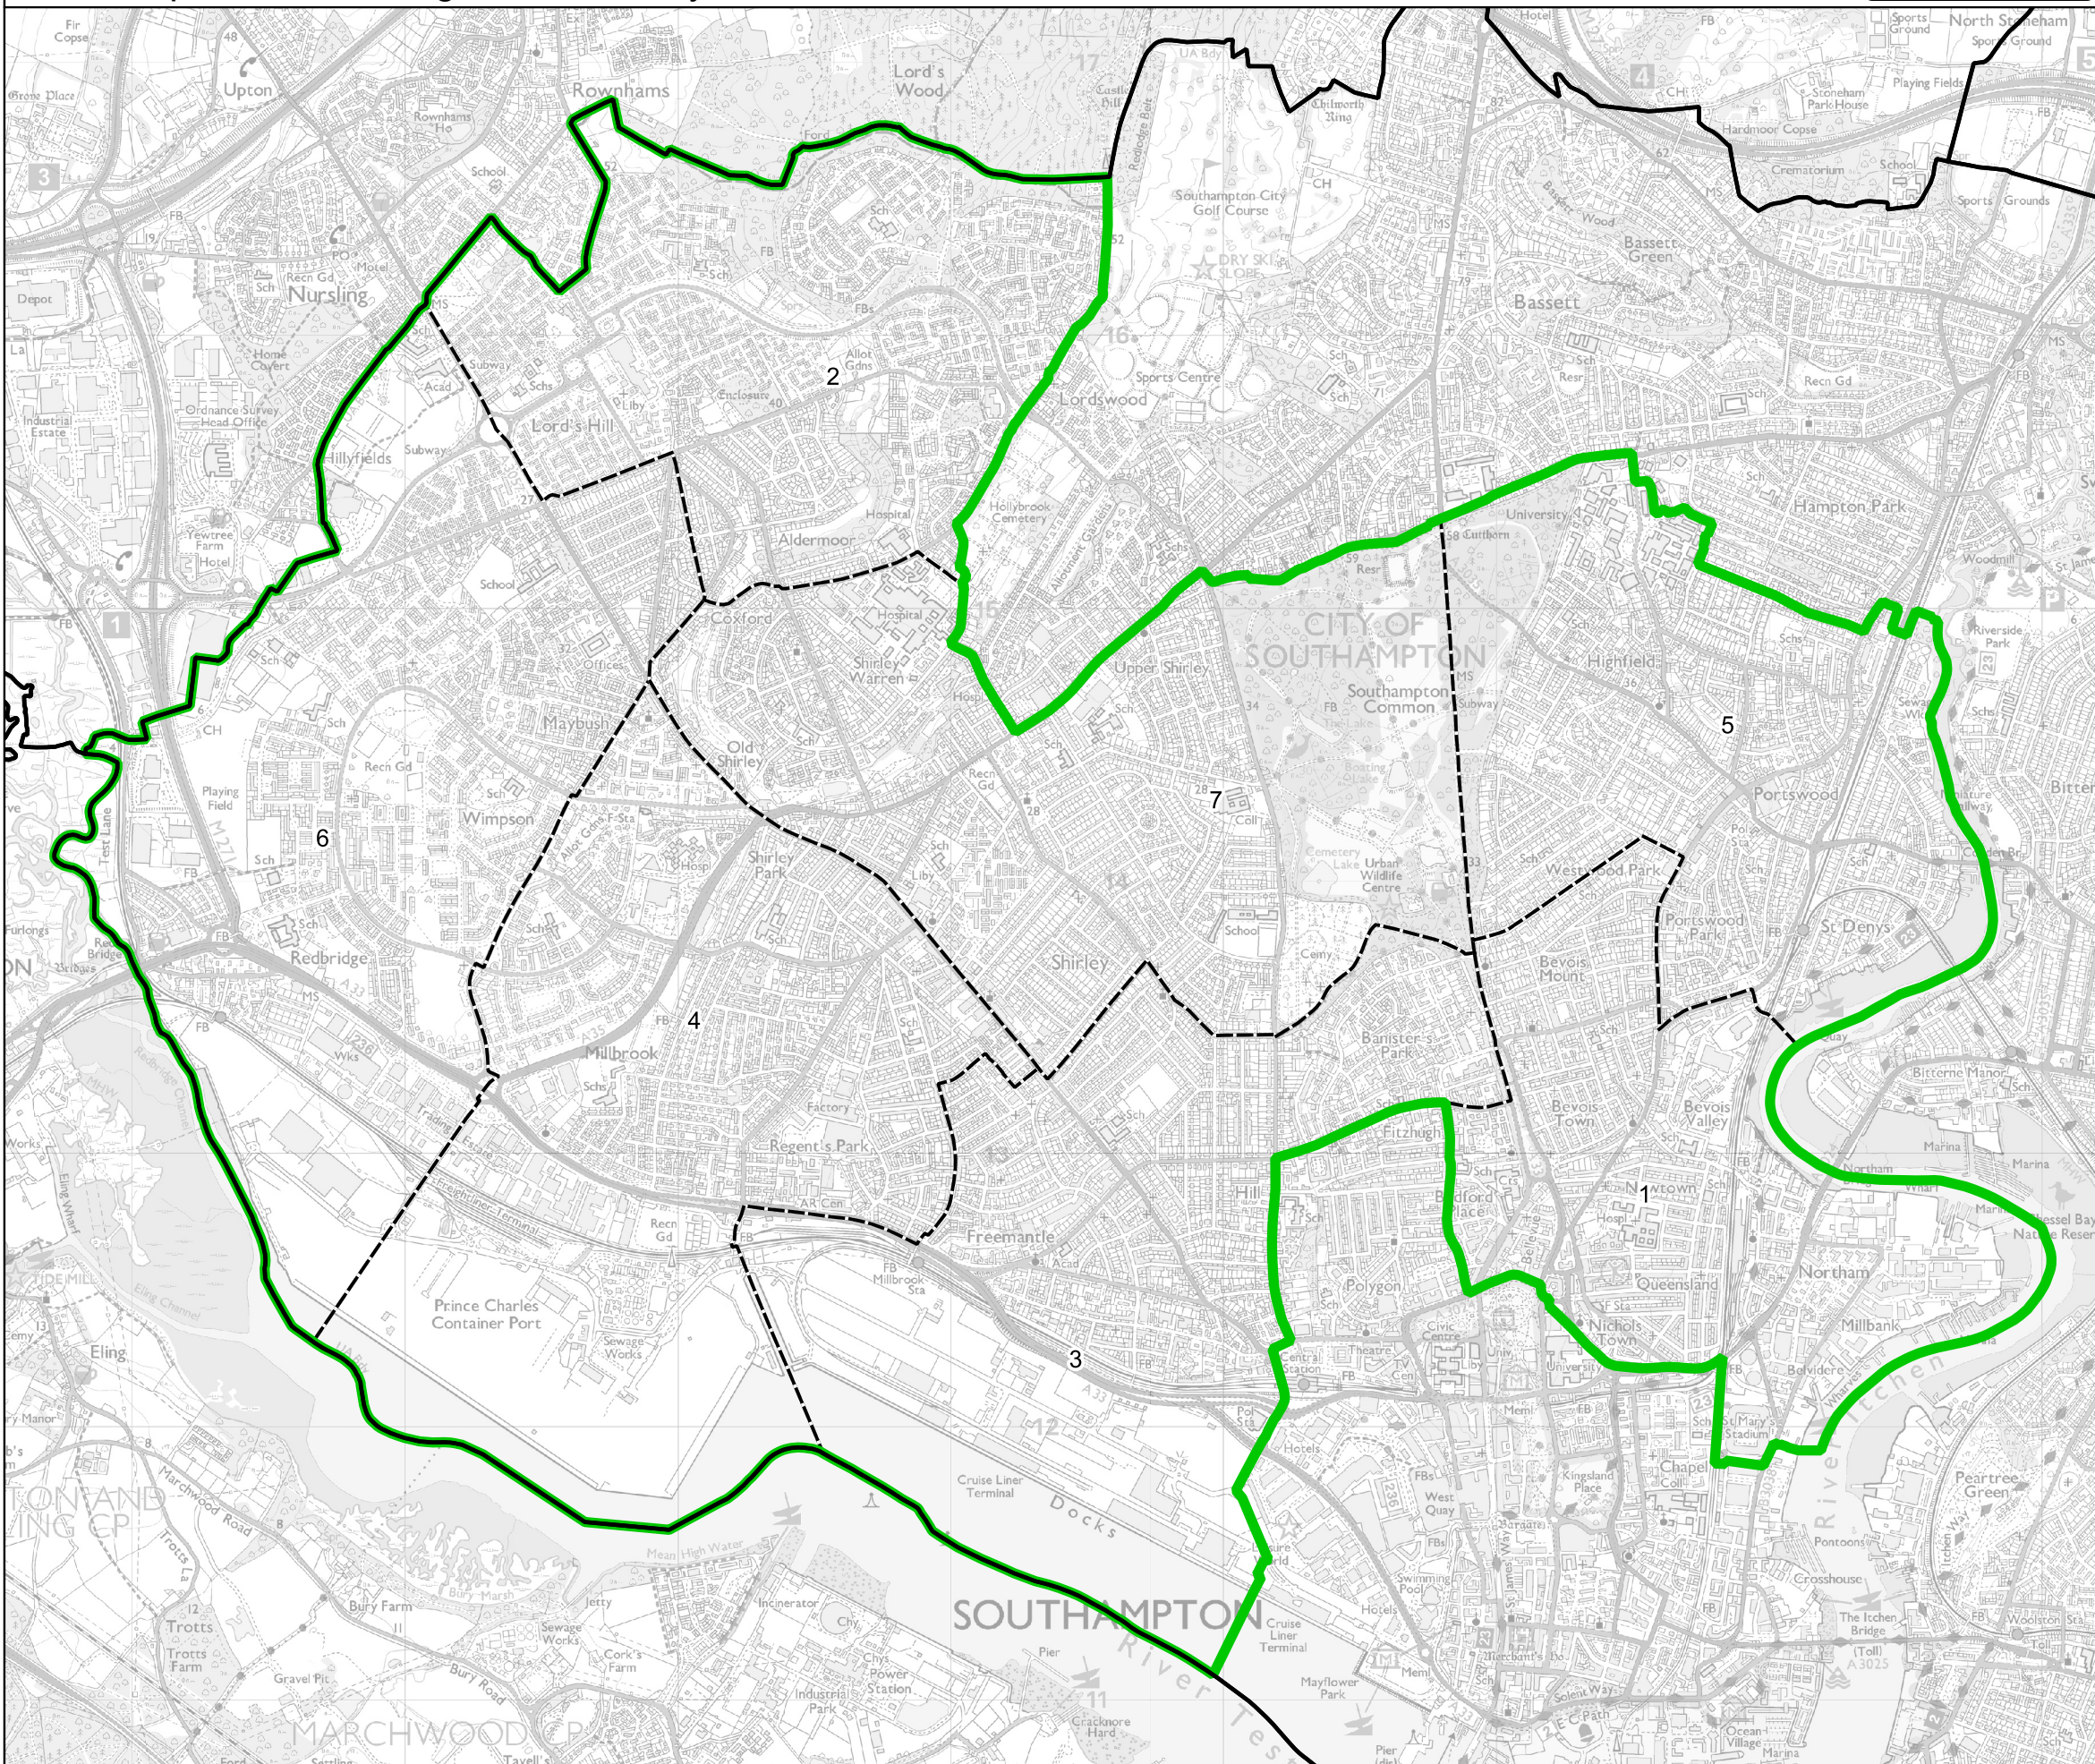

# Boundary Commission for England - Final Recommendations for the South East Region

## Southampton Test Borough Constituency - Electorate 69,960

Wards:

- 1 Bevois
- 2 Coxford
- 3 Freemantle
- 4 Millbrook
- 5 Portswood
- 6 Redbridge
- 7 Shirley

- Constituency
- Local Authorities
- Wards

0 0.3 0.6 km