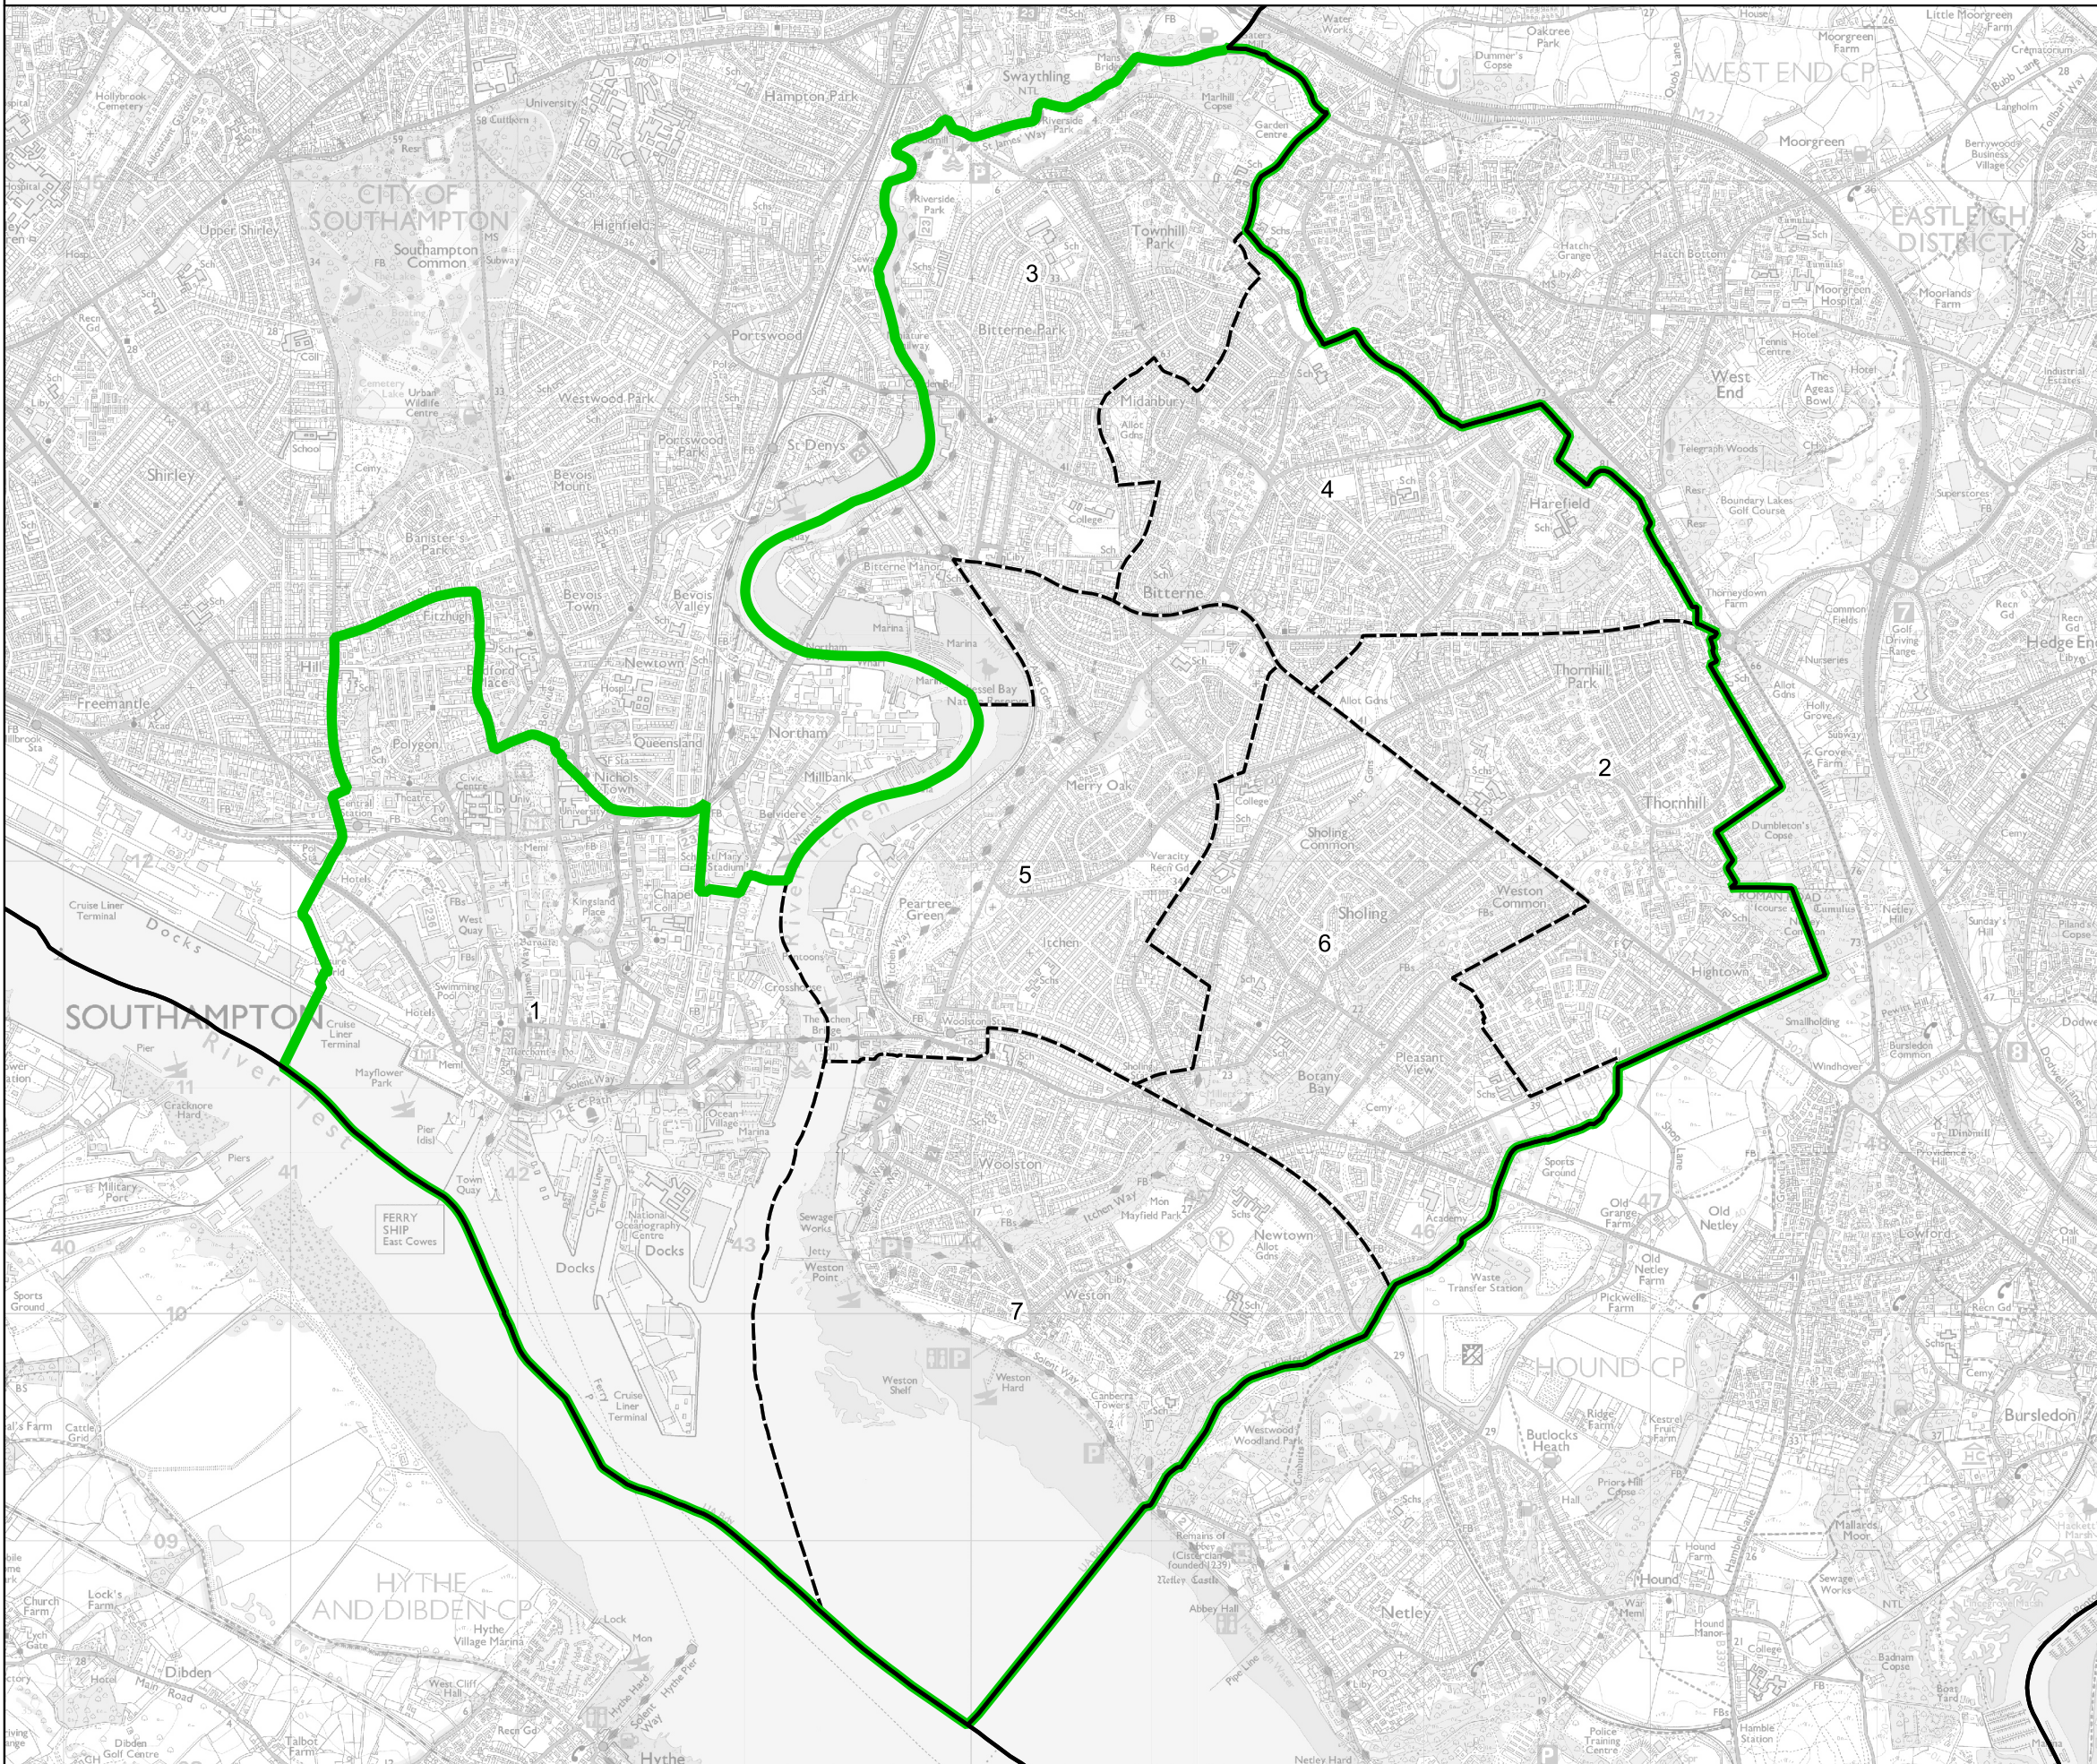

Boundary Commission for England - Final Recommendations for the South East Region

Southampton Itchen Borough Constituency - Electorate 72,150

Wards:

- 1 Bargate
- 2 Bitterne
- 3 Bitterne Park
- 4 Harefield
- 5 Peartree
- 6 Sholing
- 7 Woolston

- Constituency
- Local Authorities
- Wards

0 0.4 0.8 km

© Crown copyright and database rights 2023 OS 100018289. You are permitted to use this data solely to enable you to respond to, or interact with, the organisation that provided you with the data. You are not permitted to copy, sub-licence, distribute or sell any of this data to third parties in any form. Third party rights to enforce the terms of this licence shall be reserved to OS.

Southampton Itchen Borough Constituency