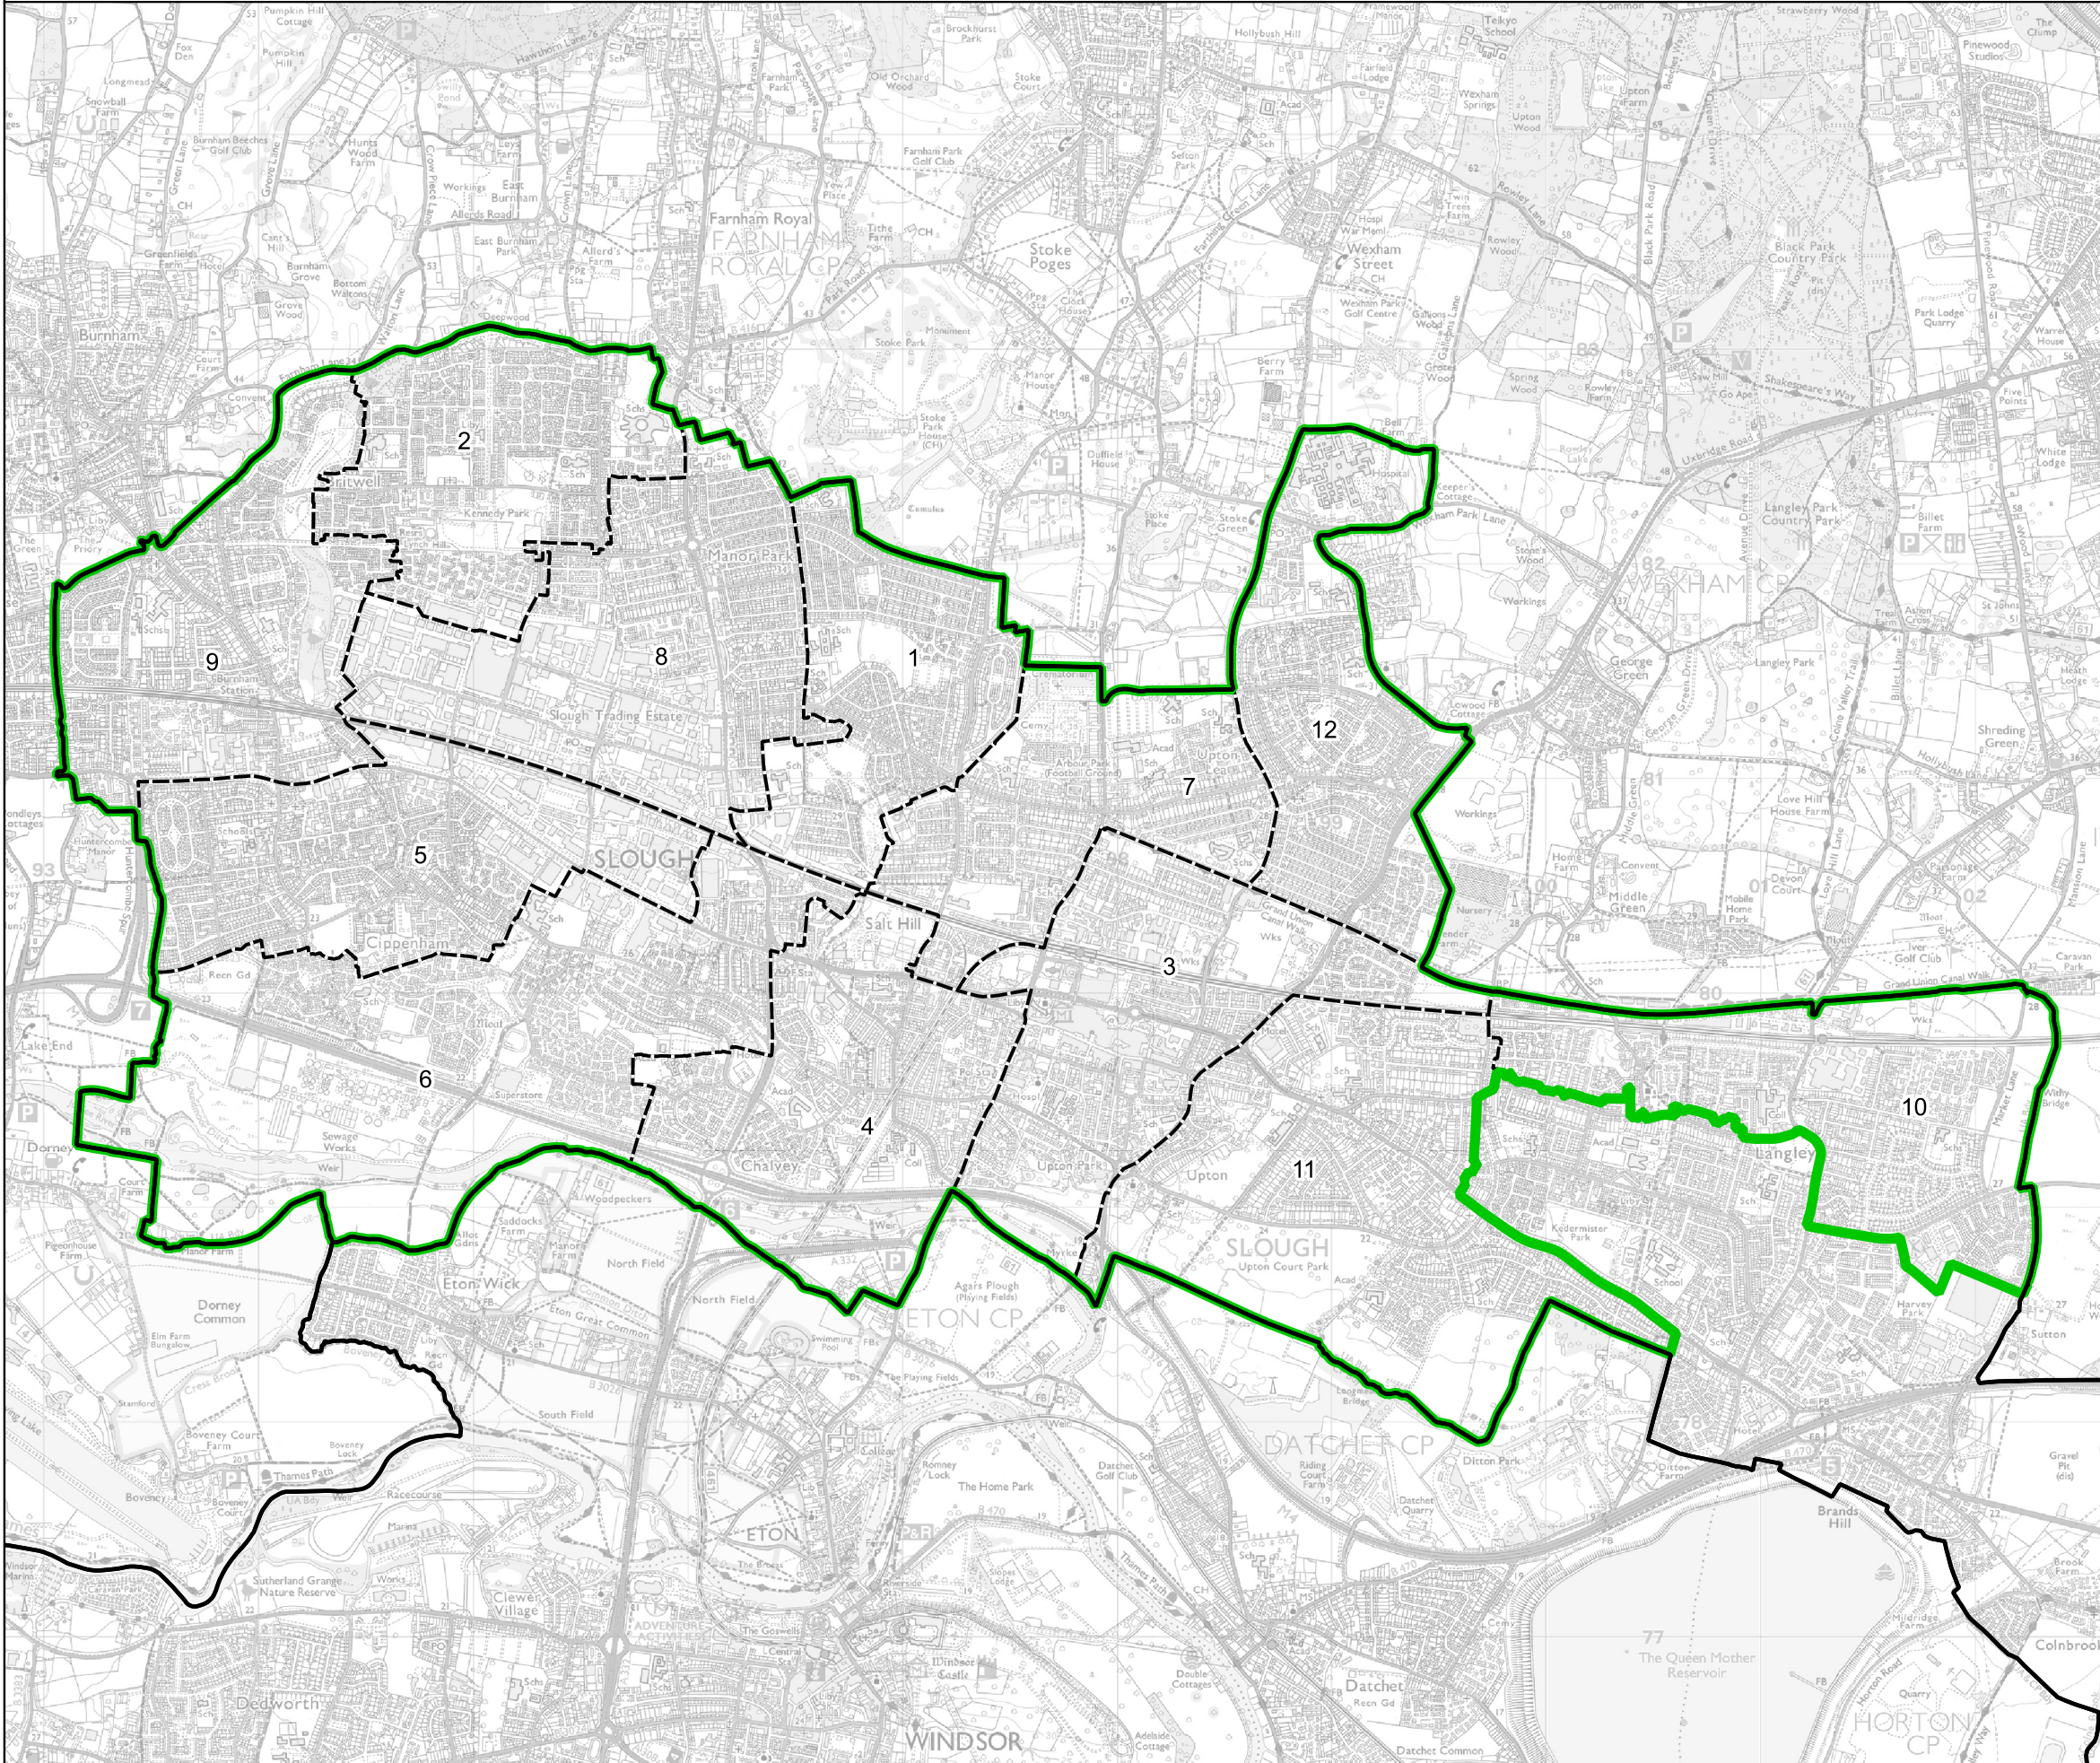

Boundary Commission for England - Final Recommendations for the South East Region

Slough Borough Constituency - Electorate 75,287

- Wards:
- 1 Baylis and Stoke
 - 2 Britwell and Northborough
 - 3 Central
 - 4 Chalvey
 - 5 Cippenham Green
 - 6 Cippenham Meadows
 - 7 Elliman
 - 8 Farnham
 - 9 Haymill and Lynch Hill
 - 10 Langley St. Mary's
 - 11 Upton
 - 12 Wexham Lea

Constituency
 Local Authorities
 Wards

0 0.4 0.8 km

© Crown copyright and database rights 2023 OS 100018289. You are permitted to use this data solely to enable you to respond to, or interact with, the organisation that provided you with the data. You are not permitted to copy, sub-licence, distribute or sell any of this data to third parties in any form. Third party rights to enforce the terms of this licence shall be reserved to OS.

Slough Borough Constituency