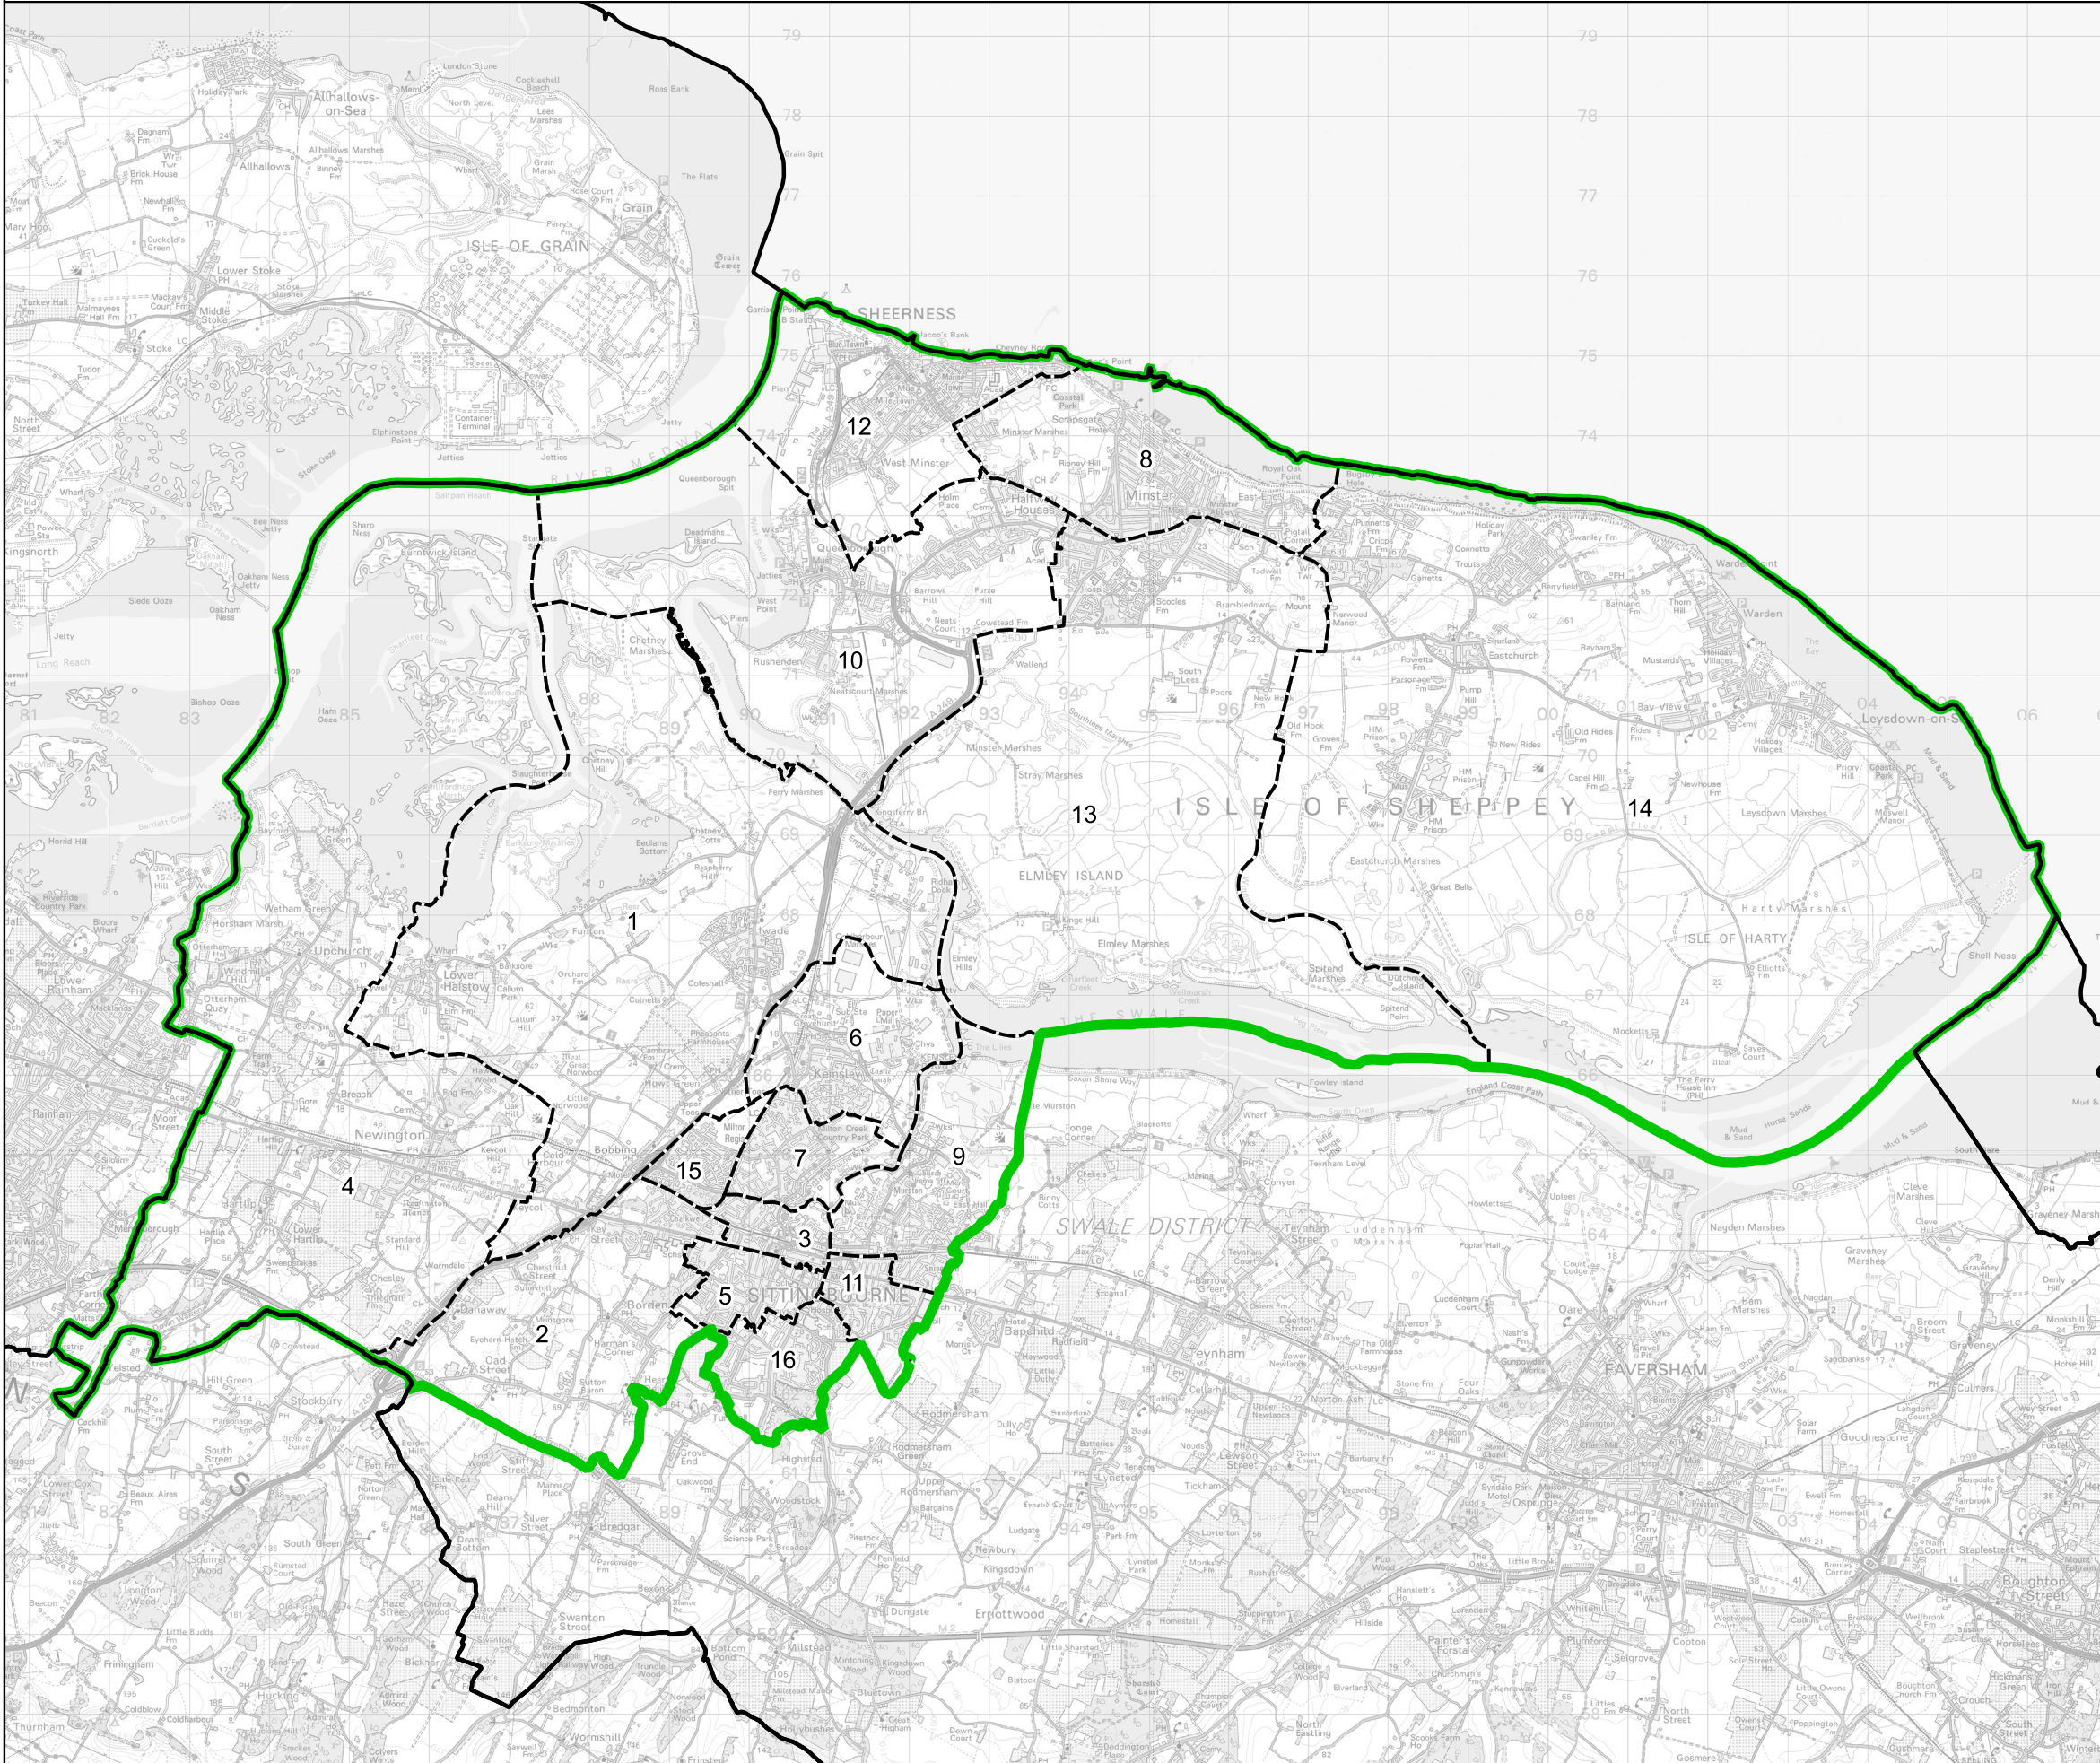

# Boundary Commission for England - Final Recommendations for the South East Region

## Sittingbourne and Sheppey County Constituency - Electorate 76,818

- Wards:
- 1 Bobbing, Iwade and Lower Halstow
  - 2 Borden and Grove Park
  - 3 Chalkwell
  - 4 Hartlip, Newington and Upchurch
  - 5 Homewood
  - 6 Kemsley
  - 7 Milton Regis
  - 8 Minster Cliffs
  - 9 Murston
  - 10 Queenborough and Halfway
  - 11 Roman
  - 12 Sheerness
  - 13 Sheppey Central
  - 14 Sheppey East
  - 15 The Meads
  - 16 Woodstock

Sittingbourne and Sheppey County Constituency