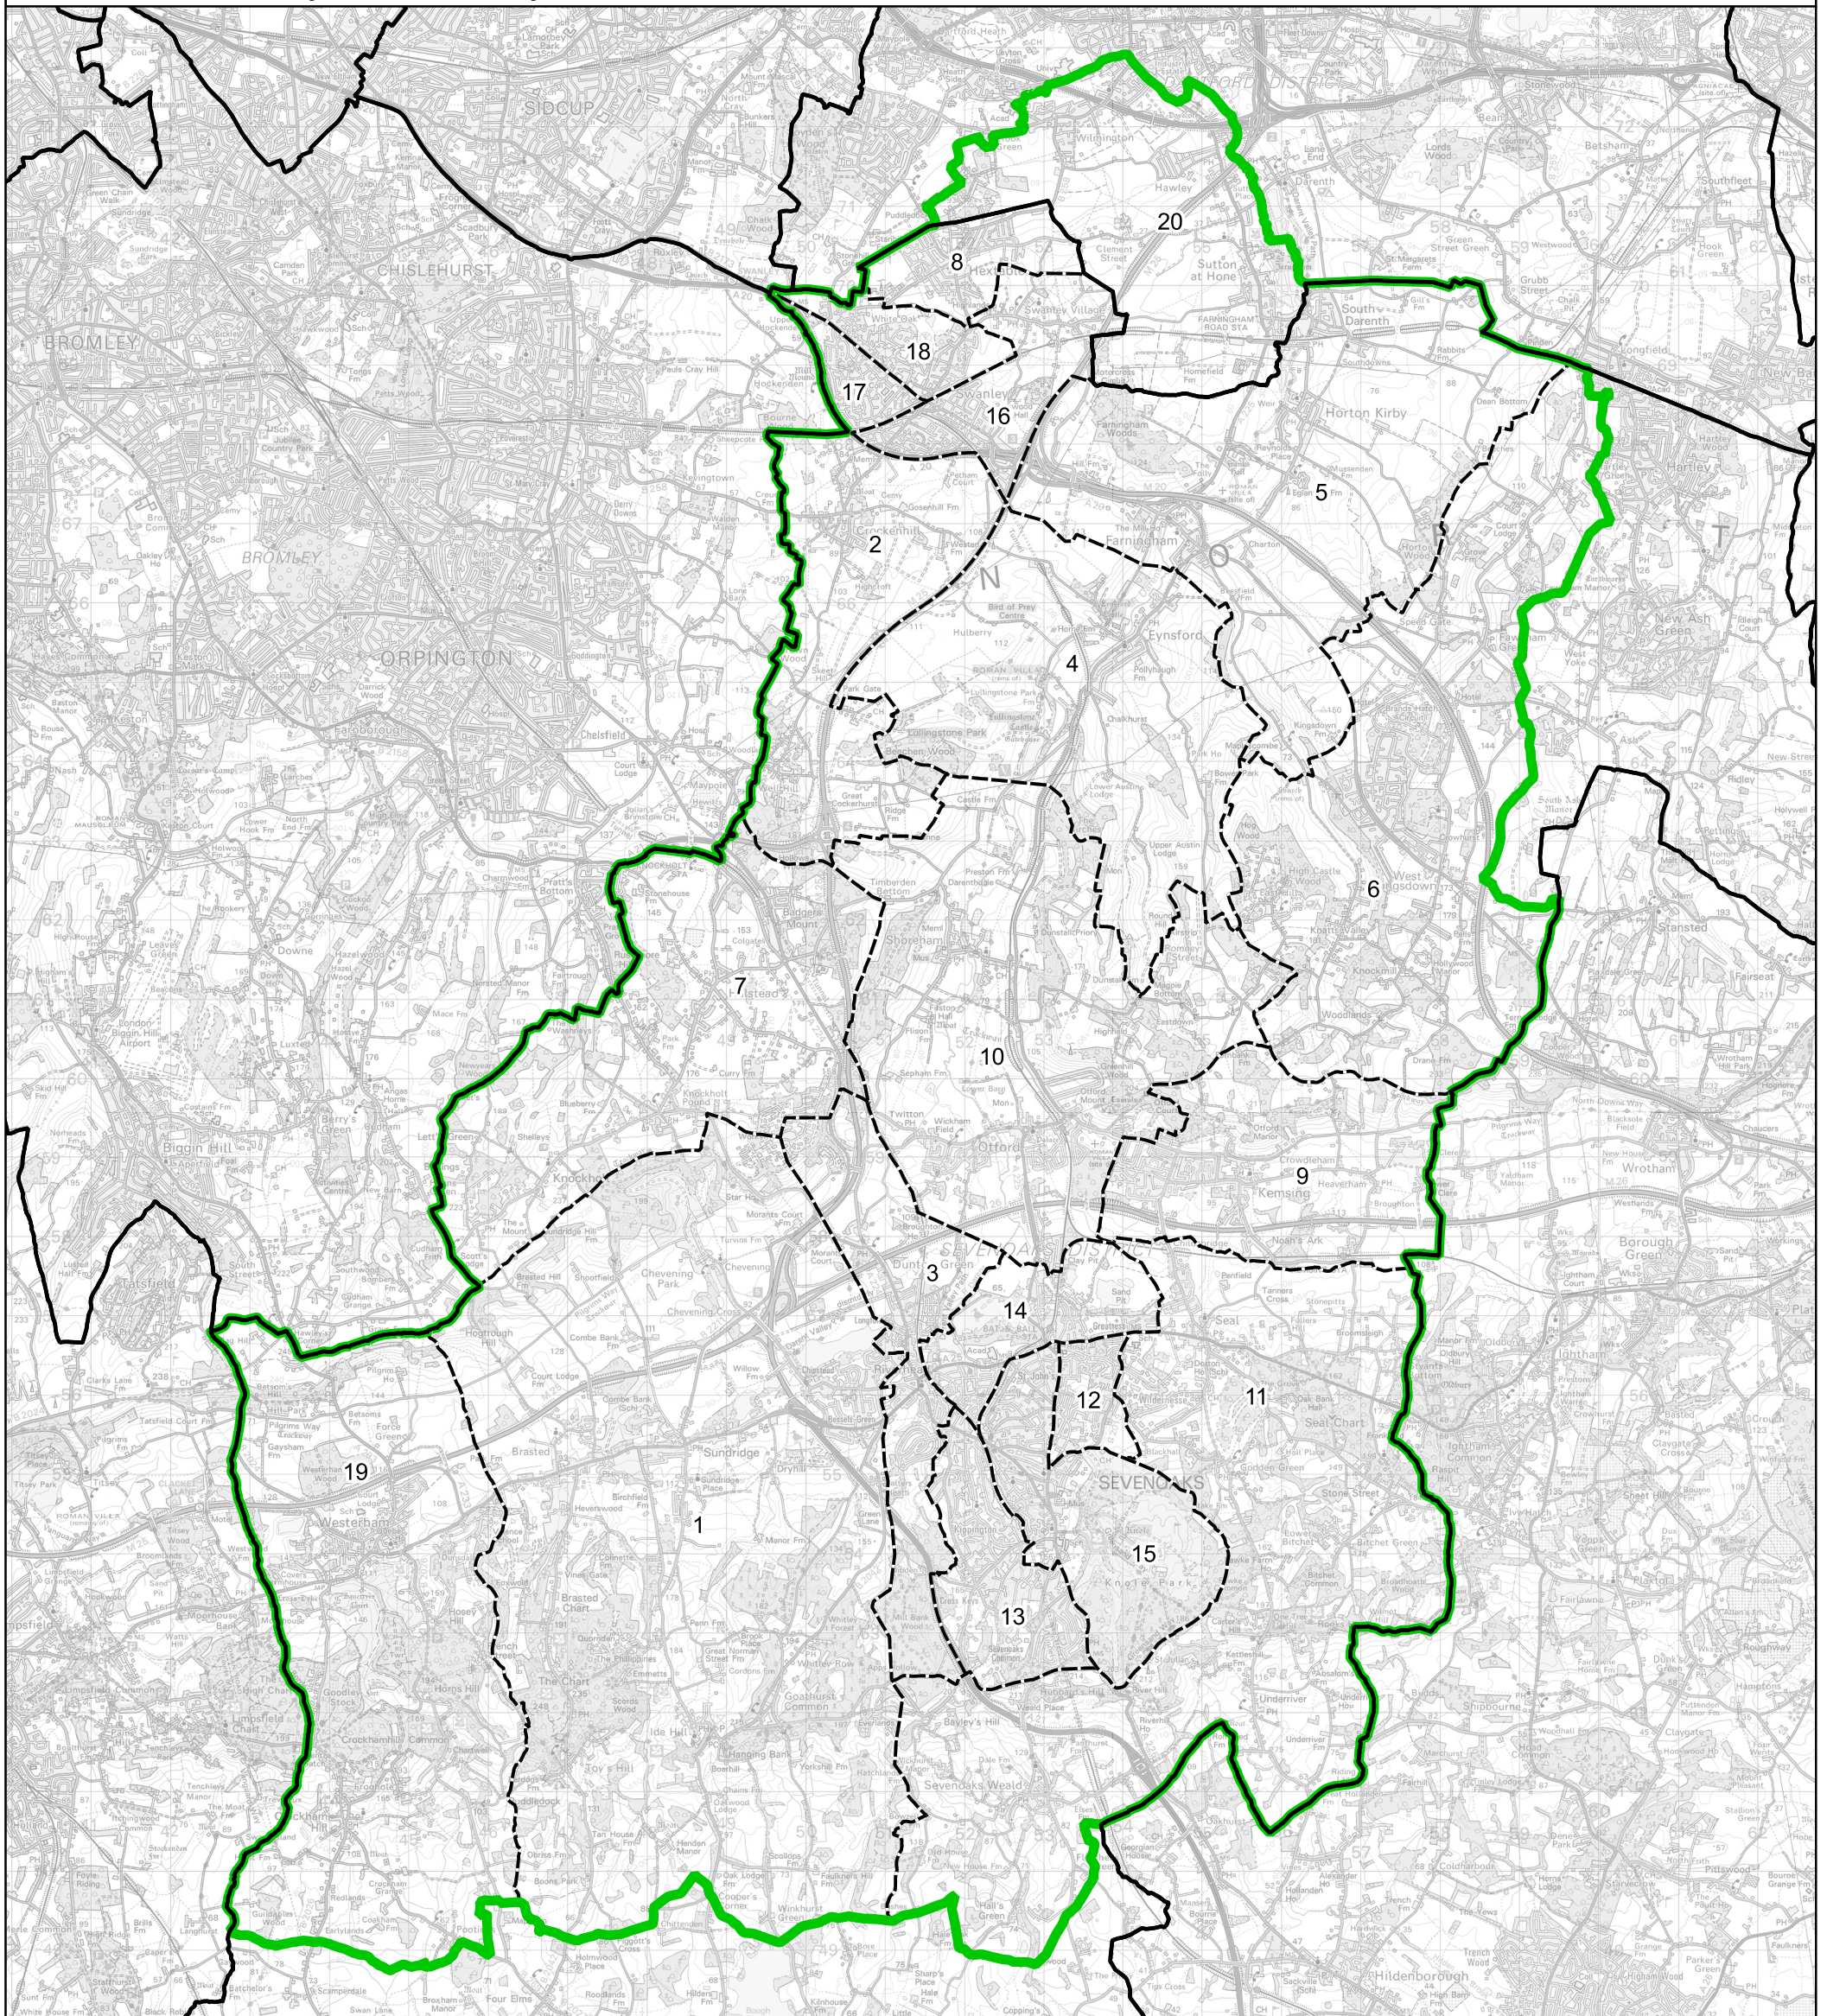

Boundary Commission for England - Final Recommendations for the South East Region
 Sevenoaks County Constituency - Electorate 73,684

Wards:

- | | | | |
|--|---|---|--------------------------------|
| 1 Brasted, Chevening & Sundridge | 6 Fawkham and West Kingsdown | 12 Sevenoaks Eastern | 18 Swanley White Oak |
| 2 Crockenhill and Well Hill | 7 Halstead, Knockholt and Badgers Mount | 13 Sevenoaks Kippington | 19 Westerham and Crockham Hill |
| 3 Dunton Green and Riverhead | 8 Hextable | 14 Sevenoaks Northern | Wilmington, |
| 4 Eynsford | 9 Kemsing | 15 Sevenoaks Town and St. John's | 20 Sutton-at-Hone & Hawley |
| 5 Farningham, Horton Kirby and South Darenth | 10 Otford and Shoreham | 16 Swanley Christchurch and Swanley Village | |
| | 11 Seal & Weald | 17 Swanley St. Mary's | |

- Constituency
- Local Authorities
- Wards

© Crown copyright and database rights 2023 OS 100018289. You are permitted to use this data solely to enable you to respond to, or interact with, the organisation that provided you with the data. You are not permitted to copy, sub-licence, distribute or sell any of this data to third parties in any form. Third party rights to enforce the terms of this licence shall be reserved to OS.

Sevenoaks County Constituency