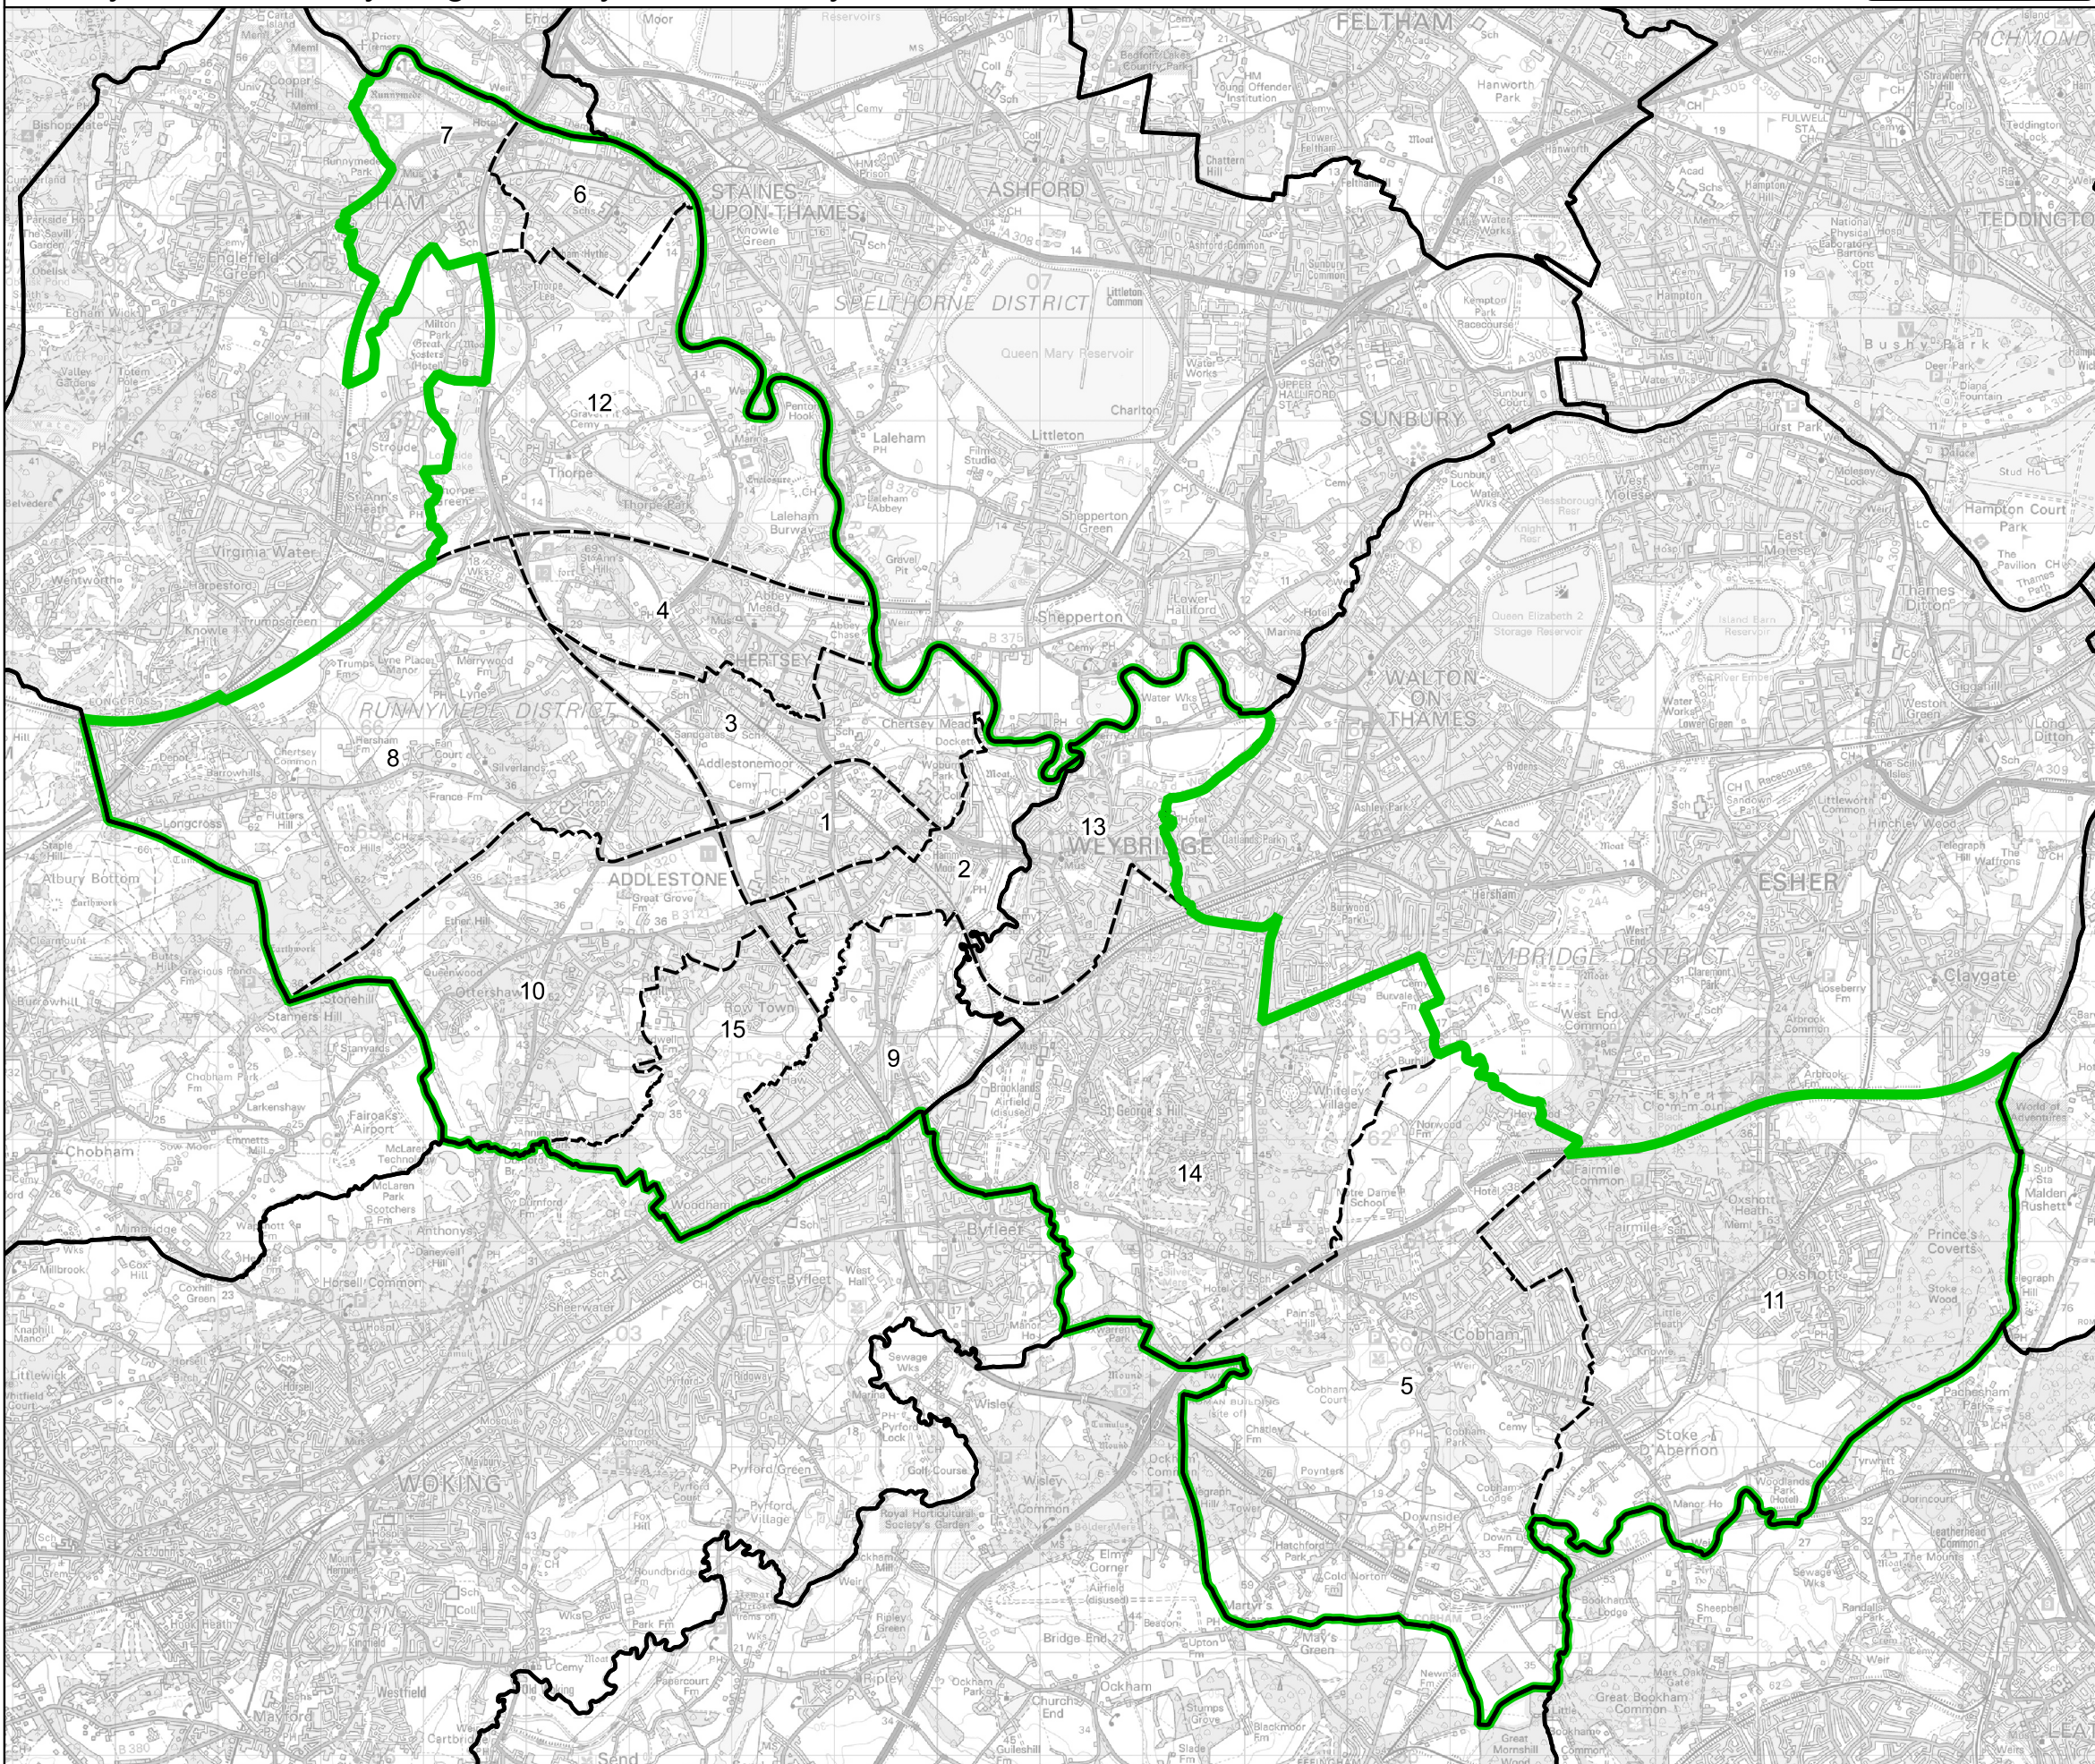

Boundary Commission for England - Final Recommendations for the South East Region

Runnymede and Weybridge County Constituency - Electorate 73,778

- Wards:
- 1 Addlestone North
 - 2 Addlestone South
 - 3 Chertsey Riverside
 - 4 Chertsey St. Ann's
 - 5 Cobham & Downside
 - 6 Egham Hythe
 - 7 Egham Town
 - 8 Longcross, Lyne & Chertsey South
 - 9 New Haw
 - 10 Ottershaw
 - 11 Oxshott & Stoke D'Abernon
 - 12 Thorpe
 - 13 Weybridge Riverside
 - 14 Weybridge St. George's Hill
 - 15 Woodham & Rowtown

Constituency
 Local Authorities
 Wards

0 0.9 1.8 km

© Crown copyright and database rights 2023 OS 100018289. You are permitted to use this data solely to enable you to respond to, or interact with, the organisation that provided you with the data. You are not permitted to copy, sub-licence, distribute or sell any of this data to third parties in any form. Third party rights to enforce the terms of this licence shall be reserved to OS.

Runnymede and Weybridge County Constituency