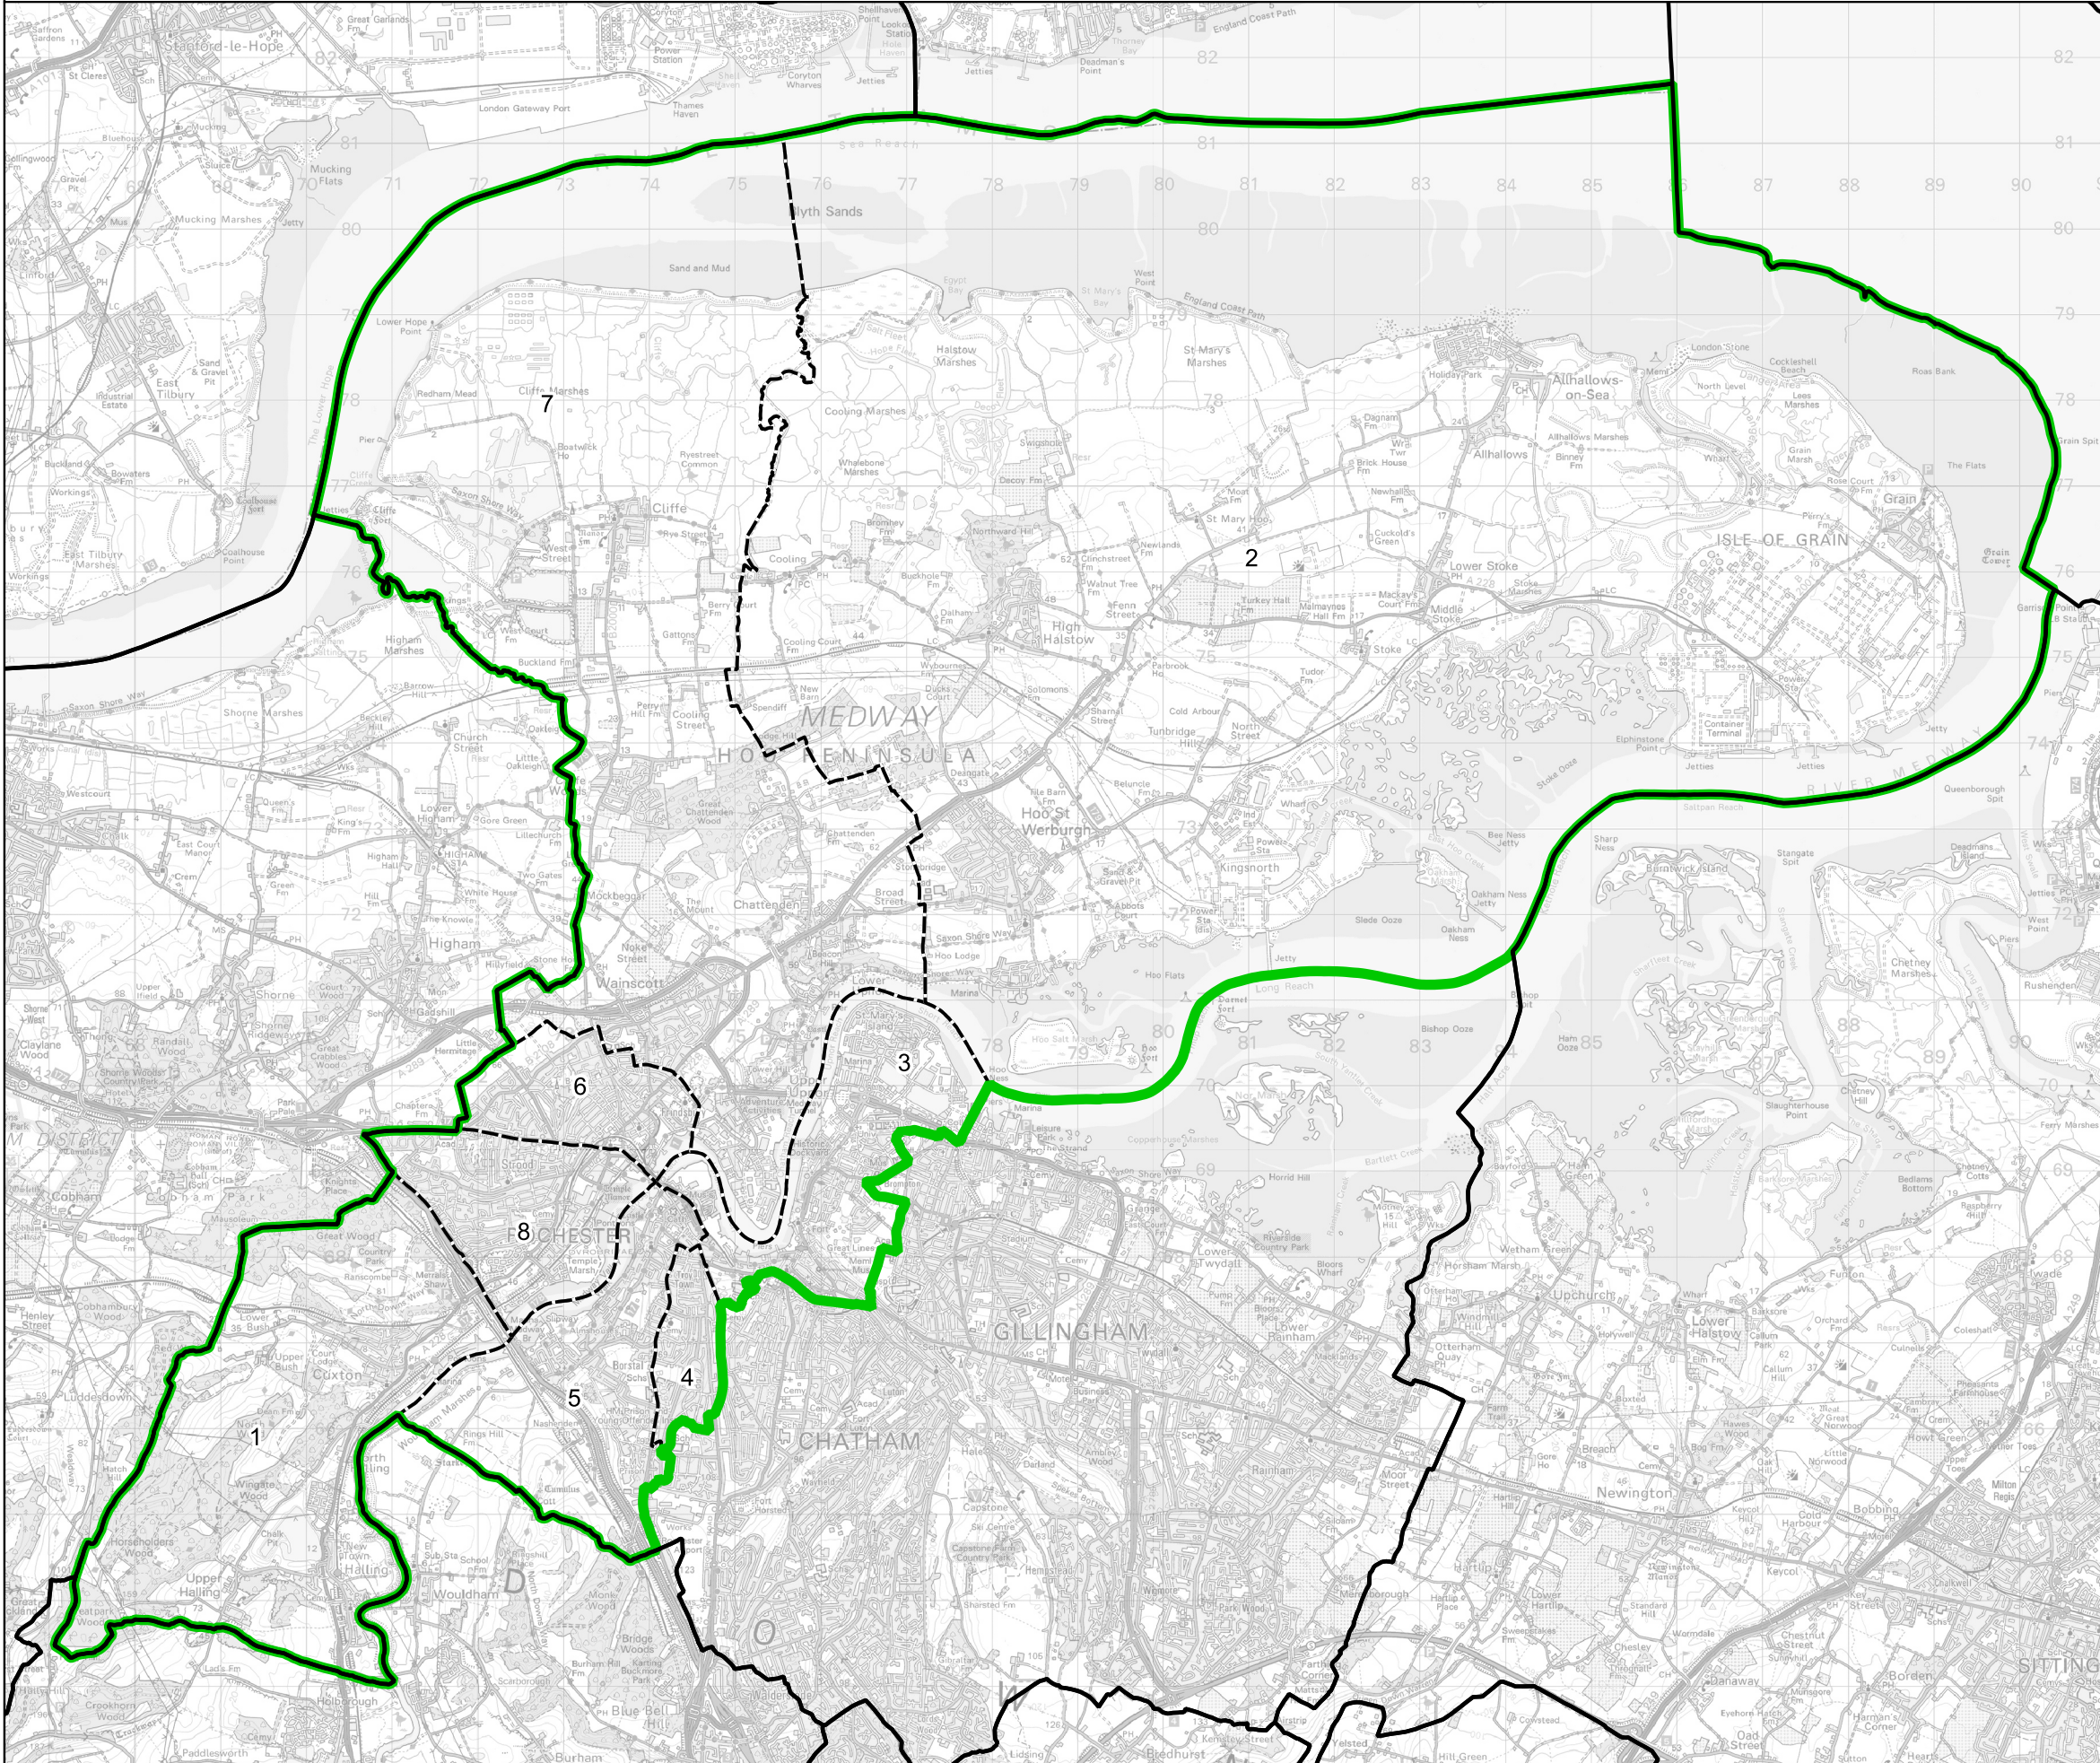

Boundary Commission for England - Final Recommendations for the South East Region

Rochester and Strood County Constituency - Electorate 72,155

Wards:

- 1 Cuxton and Halling
- 2 Peninsula
- 3 River
- 4 Rochester East
- 5 Rochester West
- 6 Strood North
- 7 Strood Rural
- 8 Strood South

- Constituency
- Local Authorities
- Wards

© Crown copyright and database rights 2023 OS 100018289. You are permitted to use this data solely to enable you to respond to, or interact with, the organisation that provided you with the data. You are not permitted to copy, sub-licence, distribute or sell any of this data to third parties in any form. Third party rights to enforce the terms of this licence shall be reserved to OS.

Rochester and Strood County Constituency