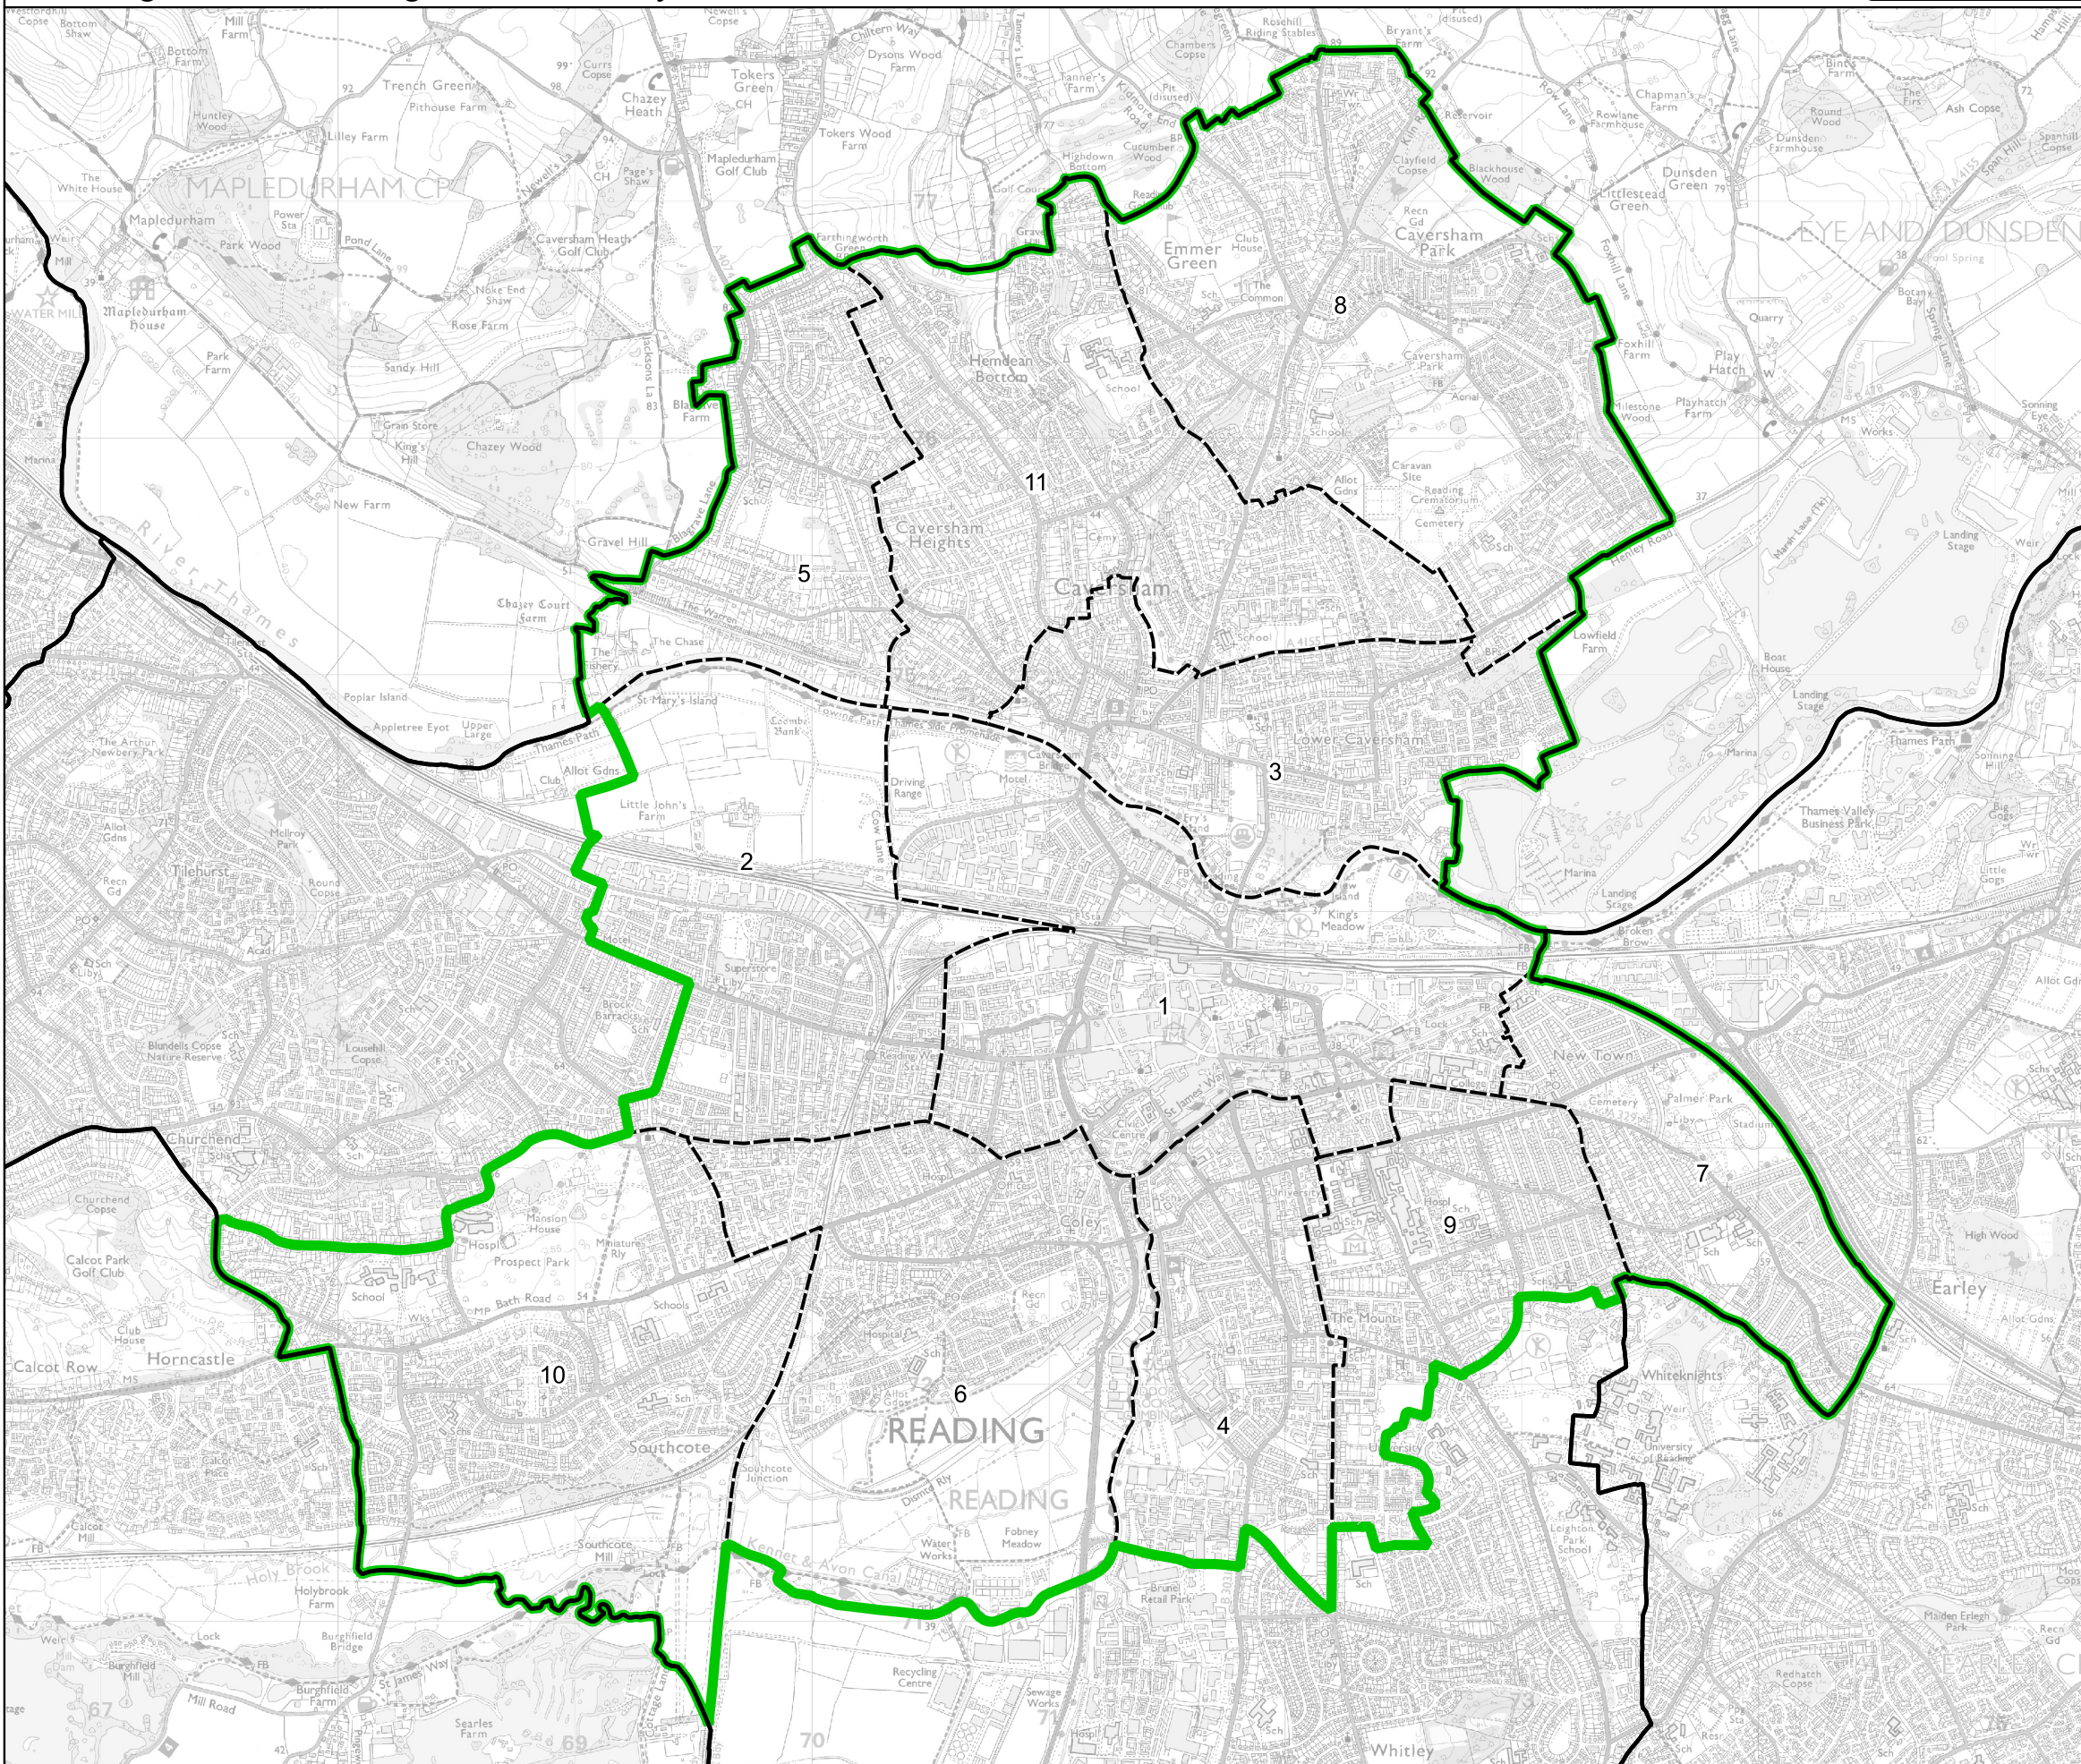

# Boundary Commission for England - Final Recommendations for the South East Region

## Reading Central Borough Constituency - Electorate 71,283

Wards:

- 1 Abbey
- 2 Battle
- 3 Caversham
- 4 Katesgrove
- 5 Mapledurham
- 6 Minster
- 7 Park
- 8 Peppard
- 9 Redlands
- 10 Southcote
- 11 Thames

- Constituency
- Local Authorities
- Wards

0 0.4 0.8 km

© Crown copyright and database rights 2023 OS 100018289. You are permitted to use this data solely to enable you to respond to, or interact with, the organisation that provided you with the data. You are not permitted to copy, sub-licence, distribute or sell any of this data to third parties in any form. Third party rights to enforce the terms of this licence shall be reserved to OS.