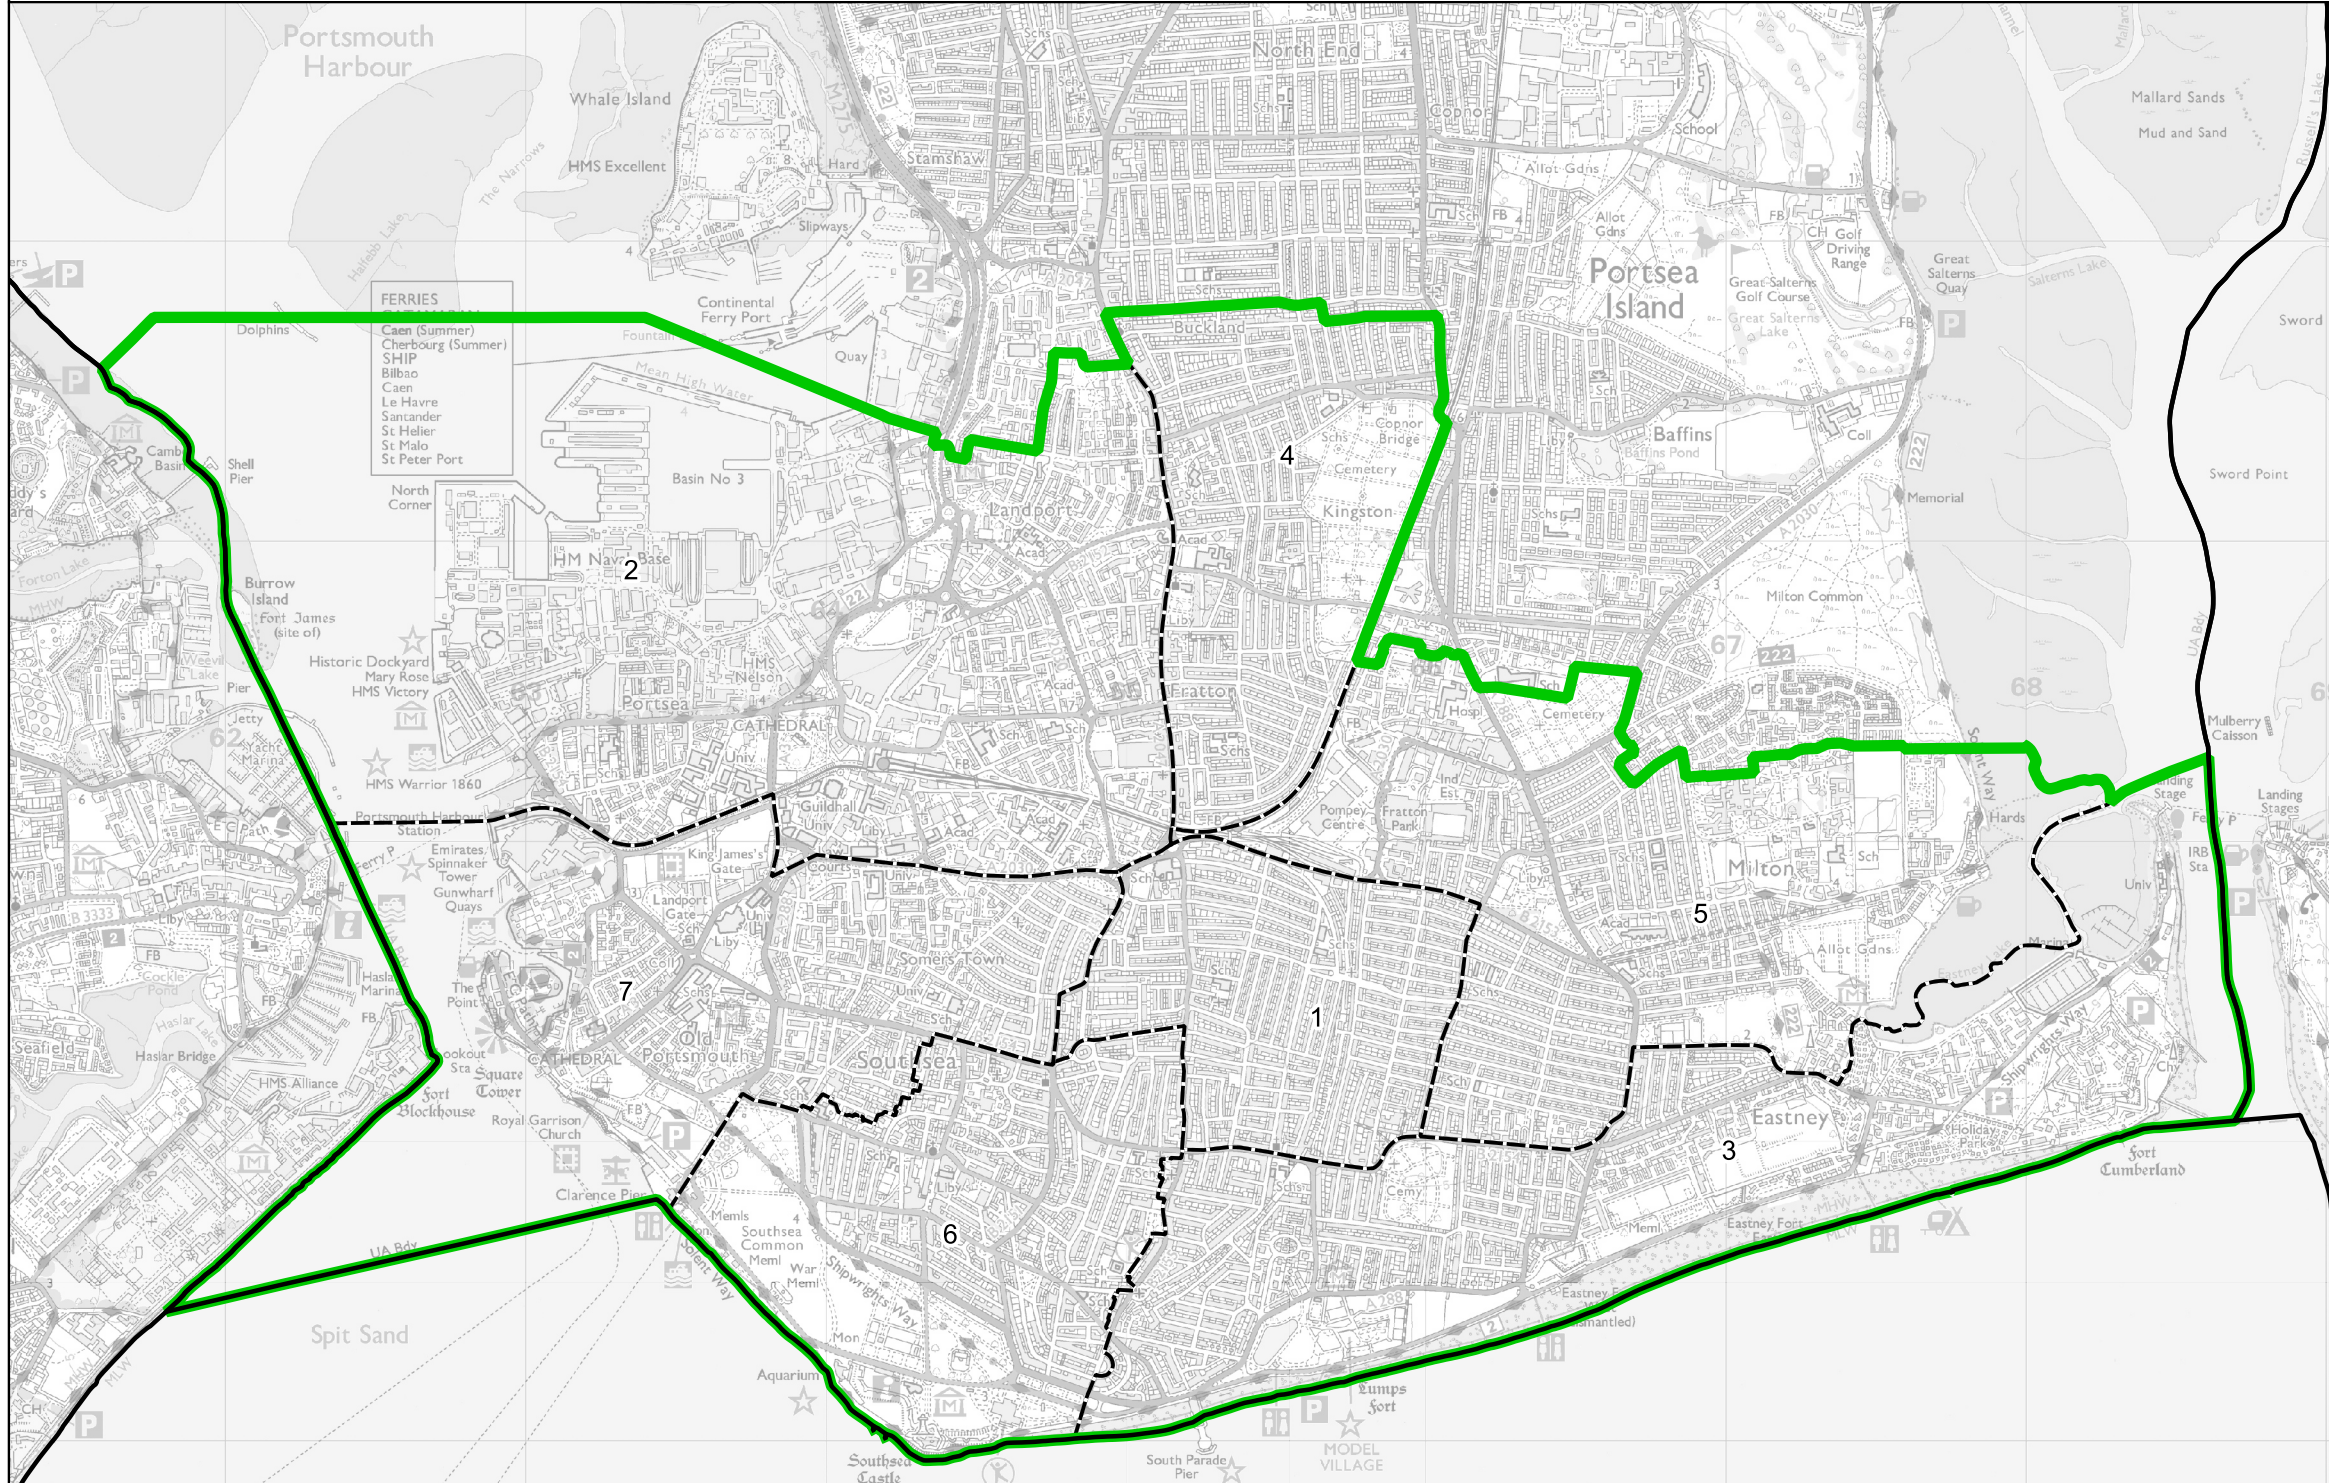

# Boundary Commission for England - Final Recommendations for the South East Region

## Portsmouth South Borough Constituency - Electorate 74,253

Wards:

- 1 Central Southsea
- 2 Charles Dickens
- 3 Eastney and Craneswater
- 4 Fratton
- 5 Milton
- 6 St. Jude
- 7 St. Thomas

Constituency  
 Local Authorities  
 Wards

0    0.3    0.6 km

N

© Crown copyright and database rights 2023 OS 100018289.  
 You are permitted to use this data solely to enable you to respond to, or interact with, the organisation that provided you with the data. You are not permitted to copy, sub-licence, distribute or sell any of this data to third parties in any form. Third party rights to enforce the terms of this licence shall be reserved to OS.