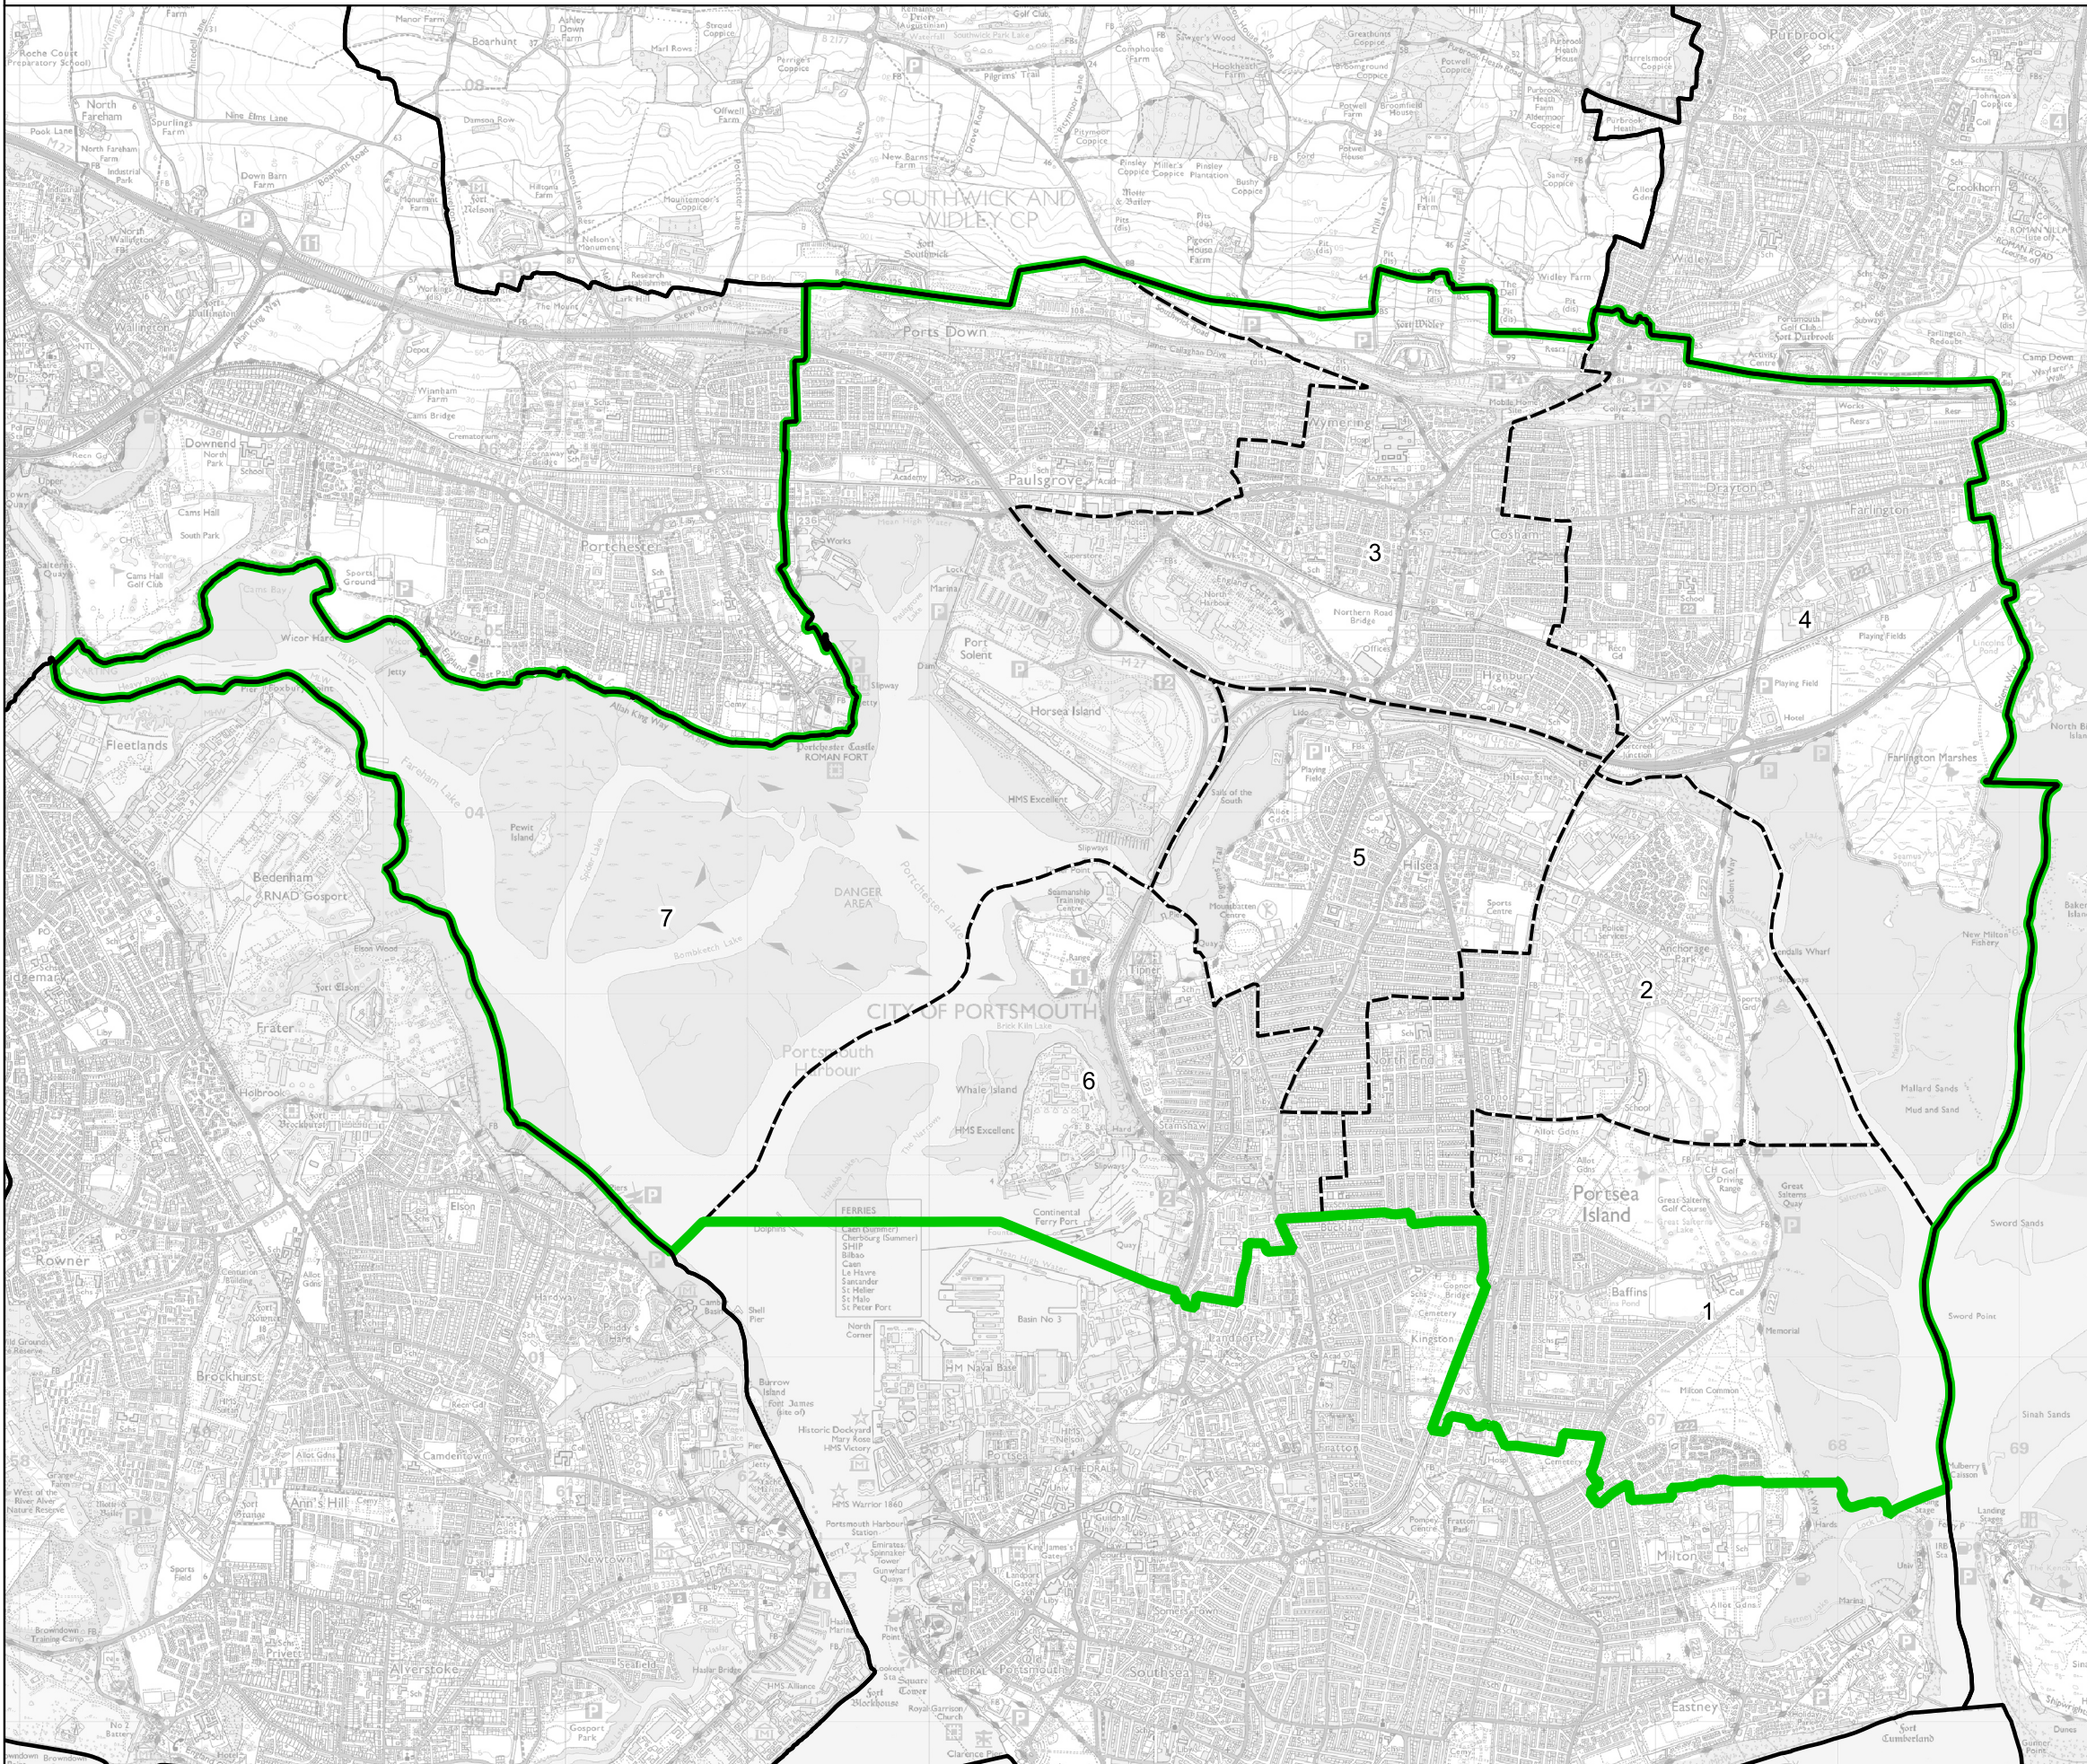

Boundary Commission for England - Final Recommendations for the South East Region

Portsmouth North Borough Constituency - Electorate 71,844

Wards:

- 1 Baffins
- 2 Copnor
- 3 Cosham
- 4 Drayton and Farlington
- 5 Hilsea
- 6 Nelson
- 7 Paulsgrove

 Constituency

 Local Authorities

 Wards

0 0.5 1 km

© Crown copyright and database rights 2023 OS 100018289. You are permitted to use this data solely to enable you to respond to, or interact with, the organisation that provided you with the data. You are not permitted to copy, sub-licence, distribute or sell any of this data to third parties in any form. Third party rights to enforce the terms of this licence shall be reserved to OS.