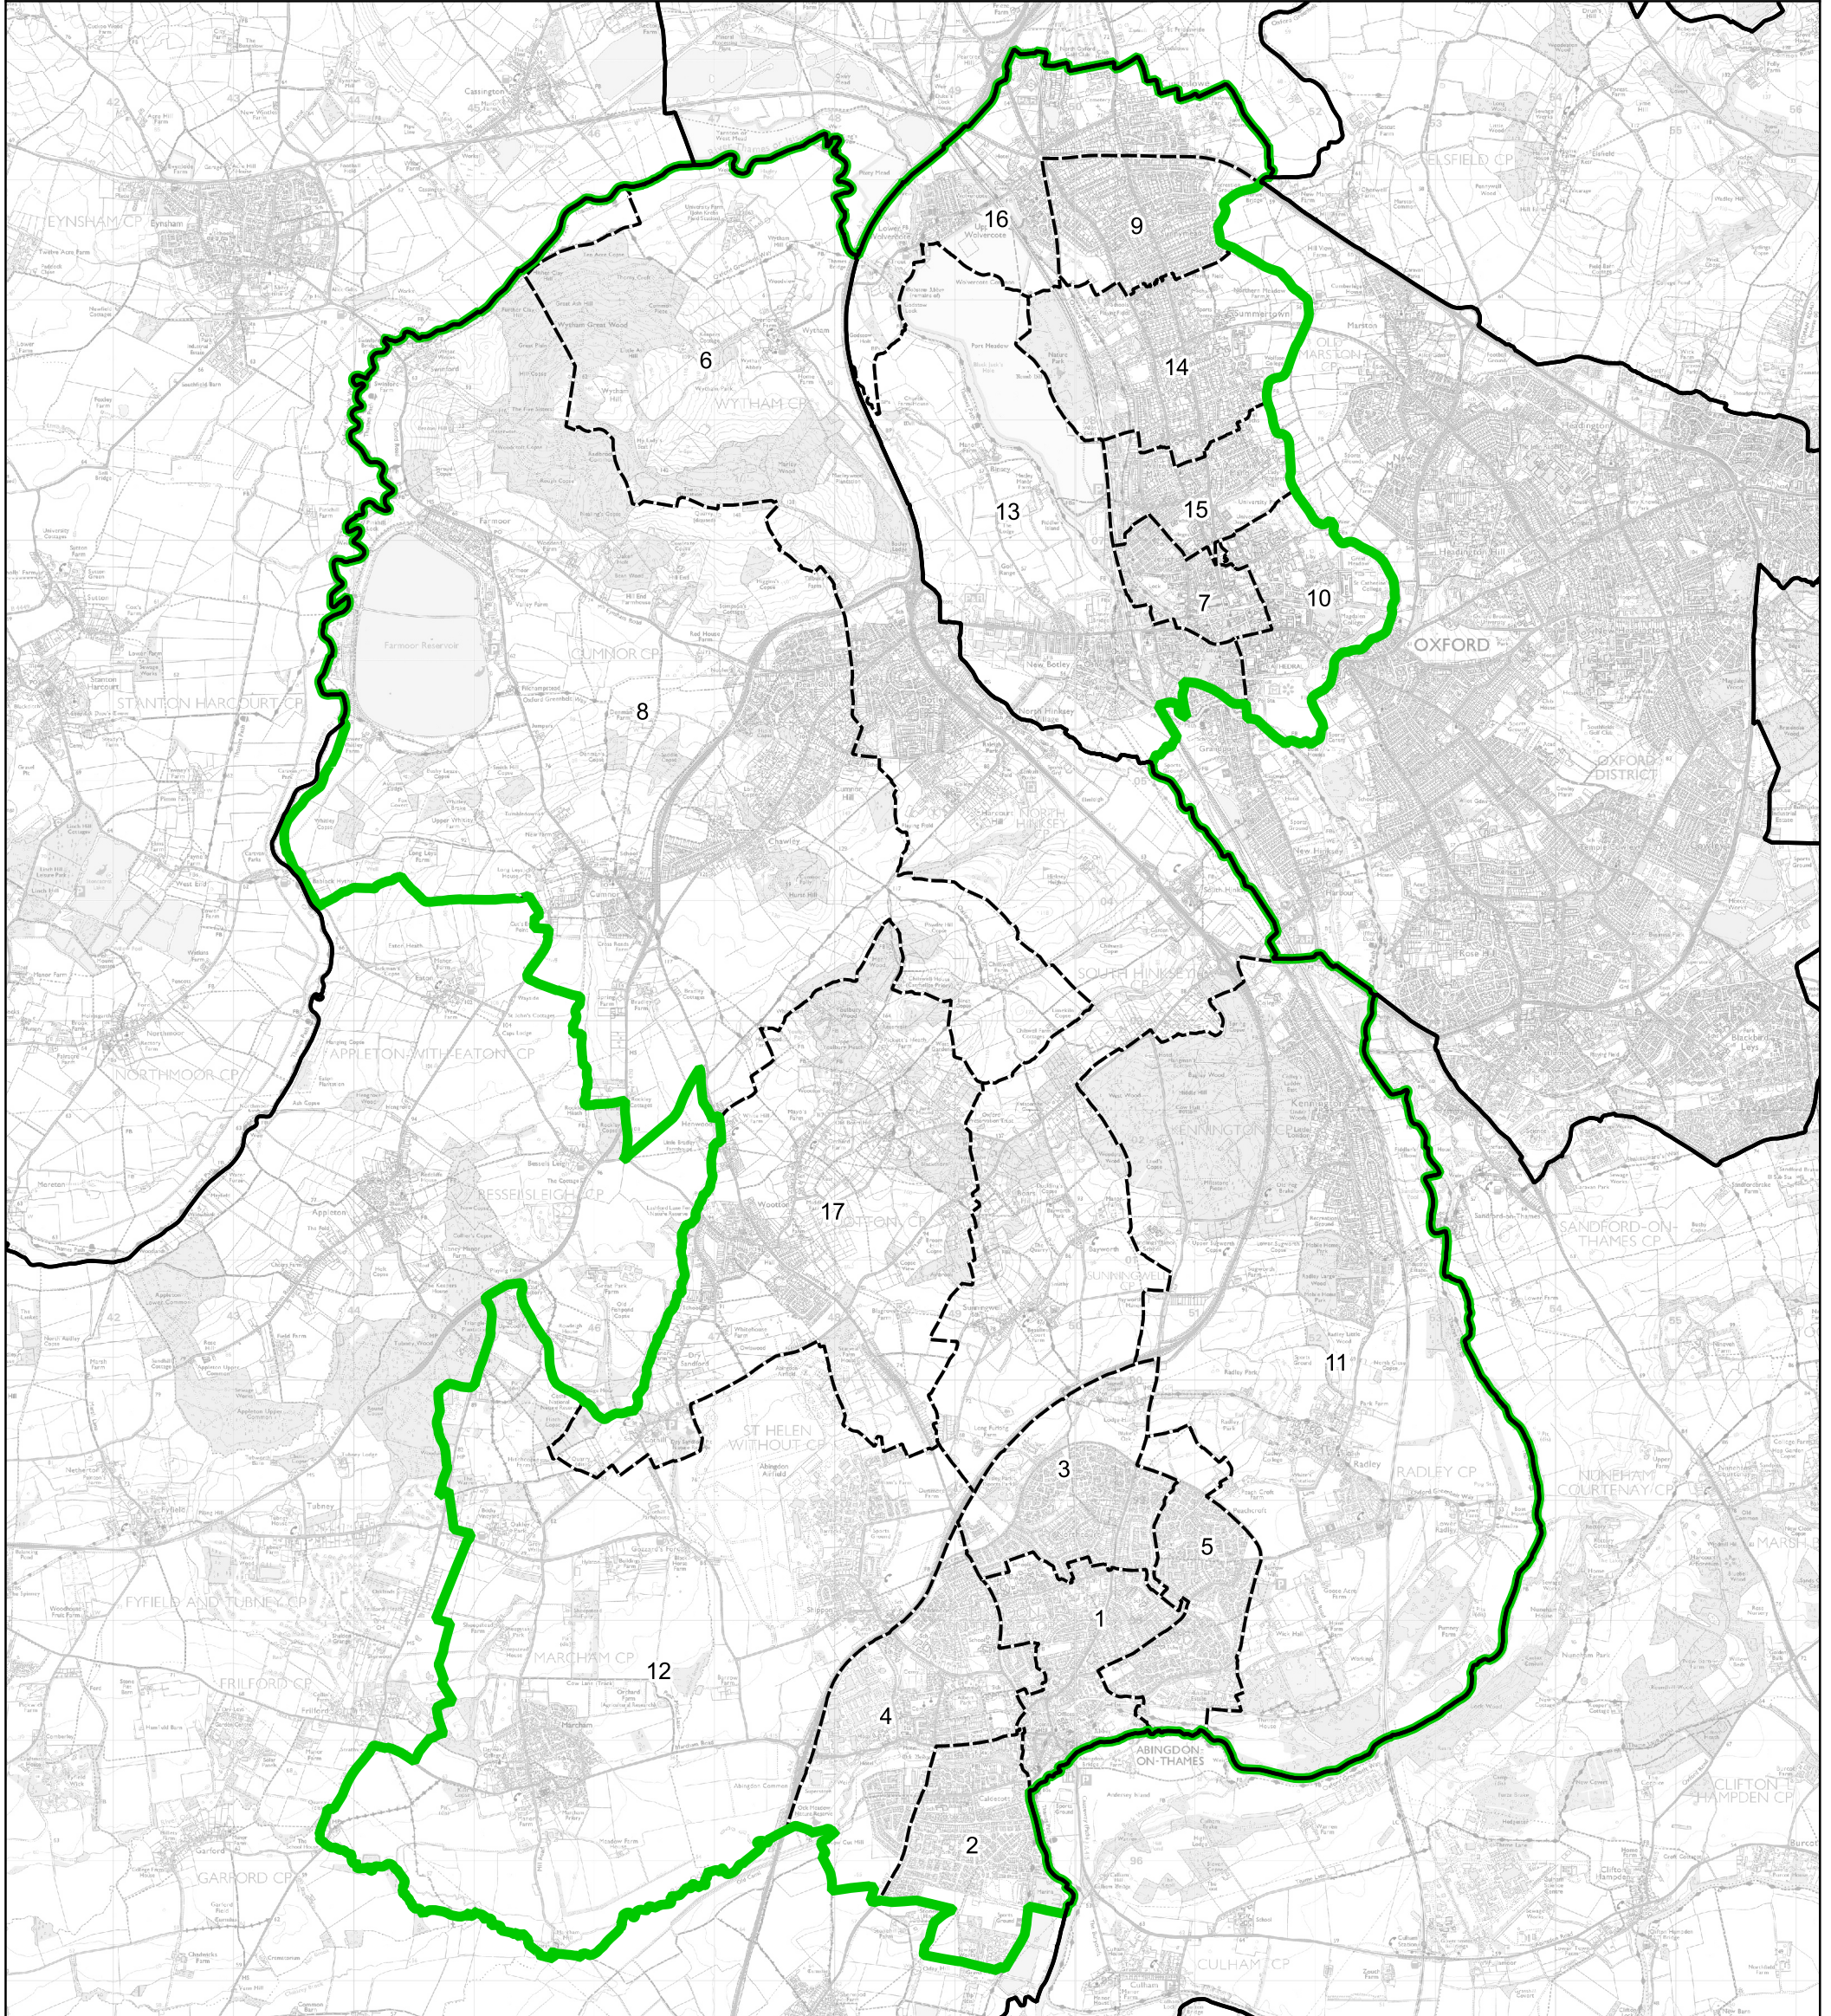

Boundary Commission for England - Final Recommendations for the South East Region

Oxford West and Abingdon County Constituency - Electorate 72,004

Wards:

- | | | |
|-----------------------------|--------------------------|-----------------|
| 1 Abingdon Abbey Northcourt | 8 Cumnor | 15 Walton Manor |
| 2 Abingdon Caldecott | 9 Cutteslowe & Sunnymead | 16 Wolvercote |
| 3 Abingdon Dunmore | 10 Holywell | 17 Wootton |
| 4 Abingdon Fitzharris | 11 Kennington & Radley | |
| 5 Abingdon Peachcroft | 12 Marcham | |
| 6 Botley & Sunningwell | 13 Osney & St Thomas | |
| 7 Carfax & Jericho | 14 Summertown | |

- Constituency
- Local Authorities
- Wards

© Crown copyright and database rights 2023 OS 100018289. You are permitted to use this data solely to enable you to respond to, or interact with, the organisation that provided you with the data. You are not permitted to copy, sub-licence, distribute or sell any of this data to third parties in any form. Third party rights to enforce the terms of this licence shall be reserved to OS.

Oxford West and Abingdon County Constituency