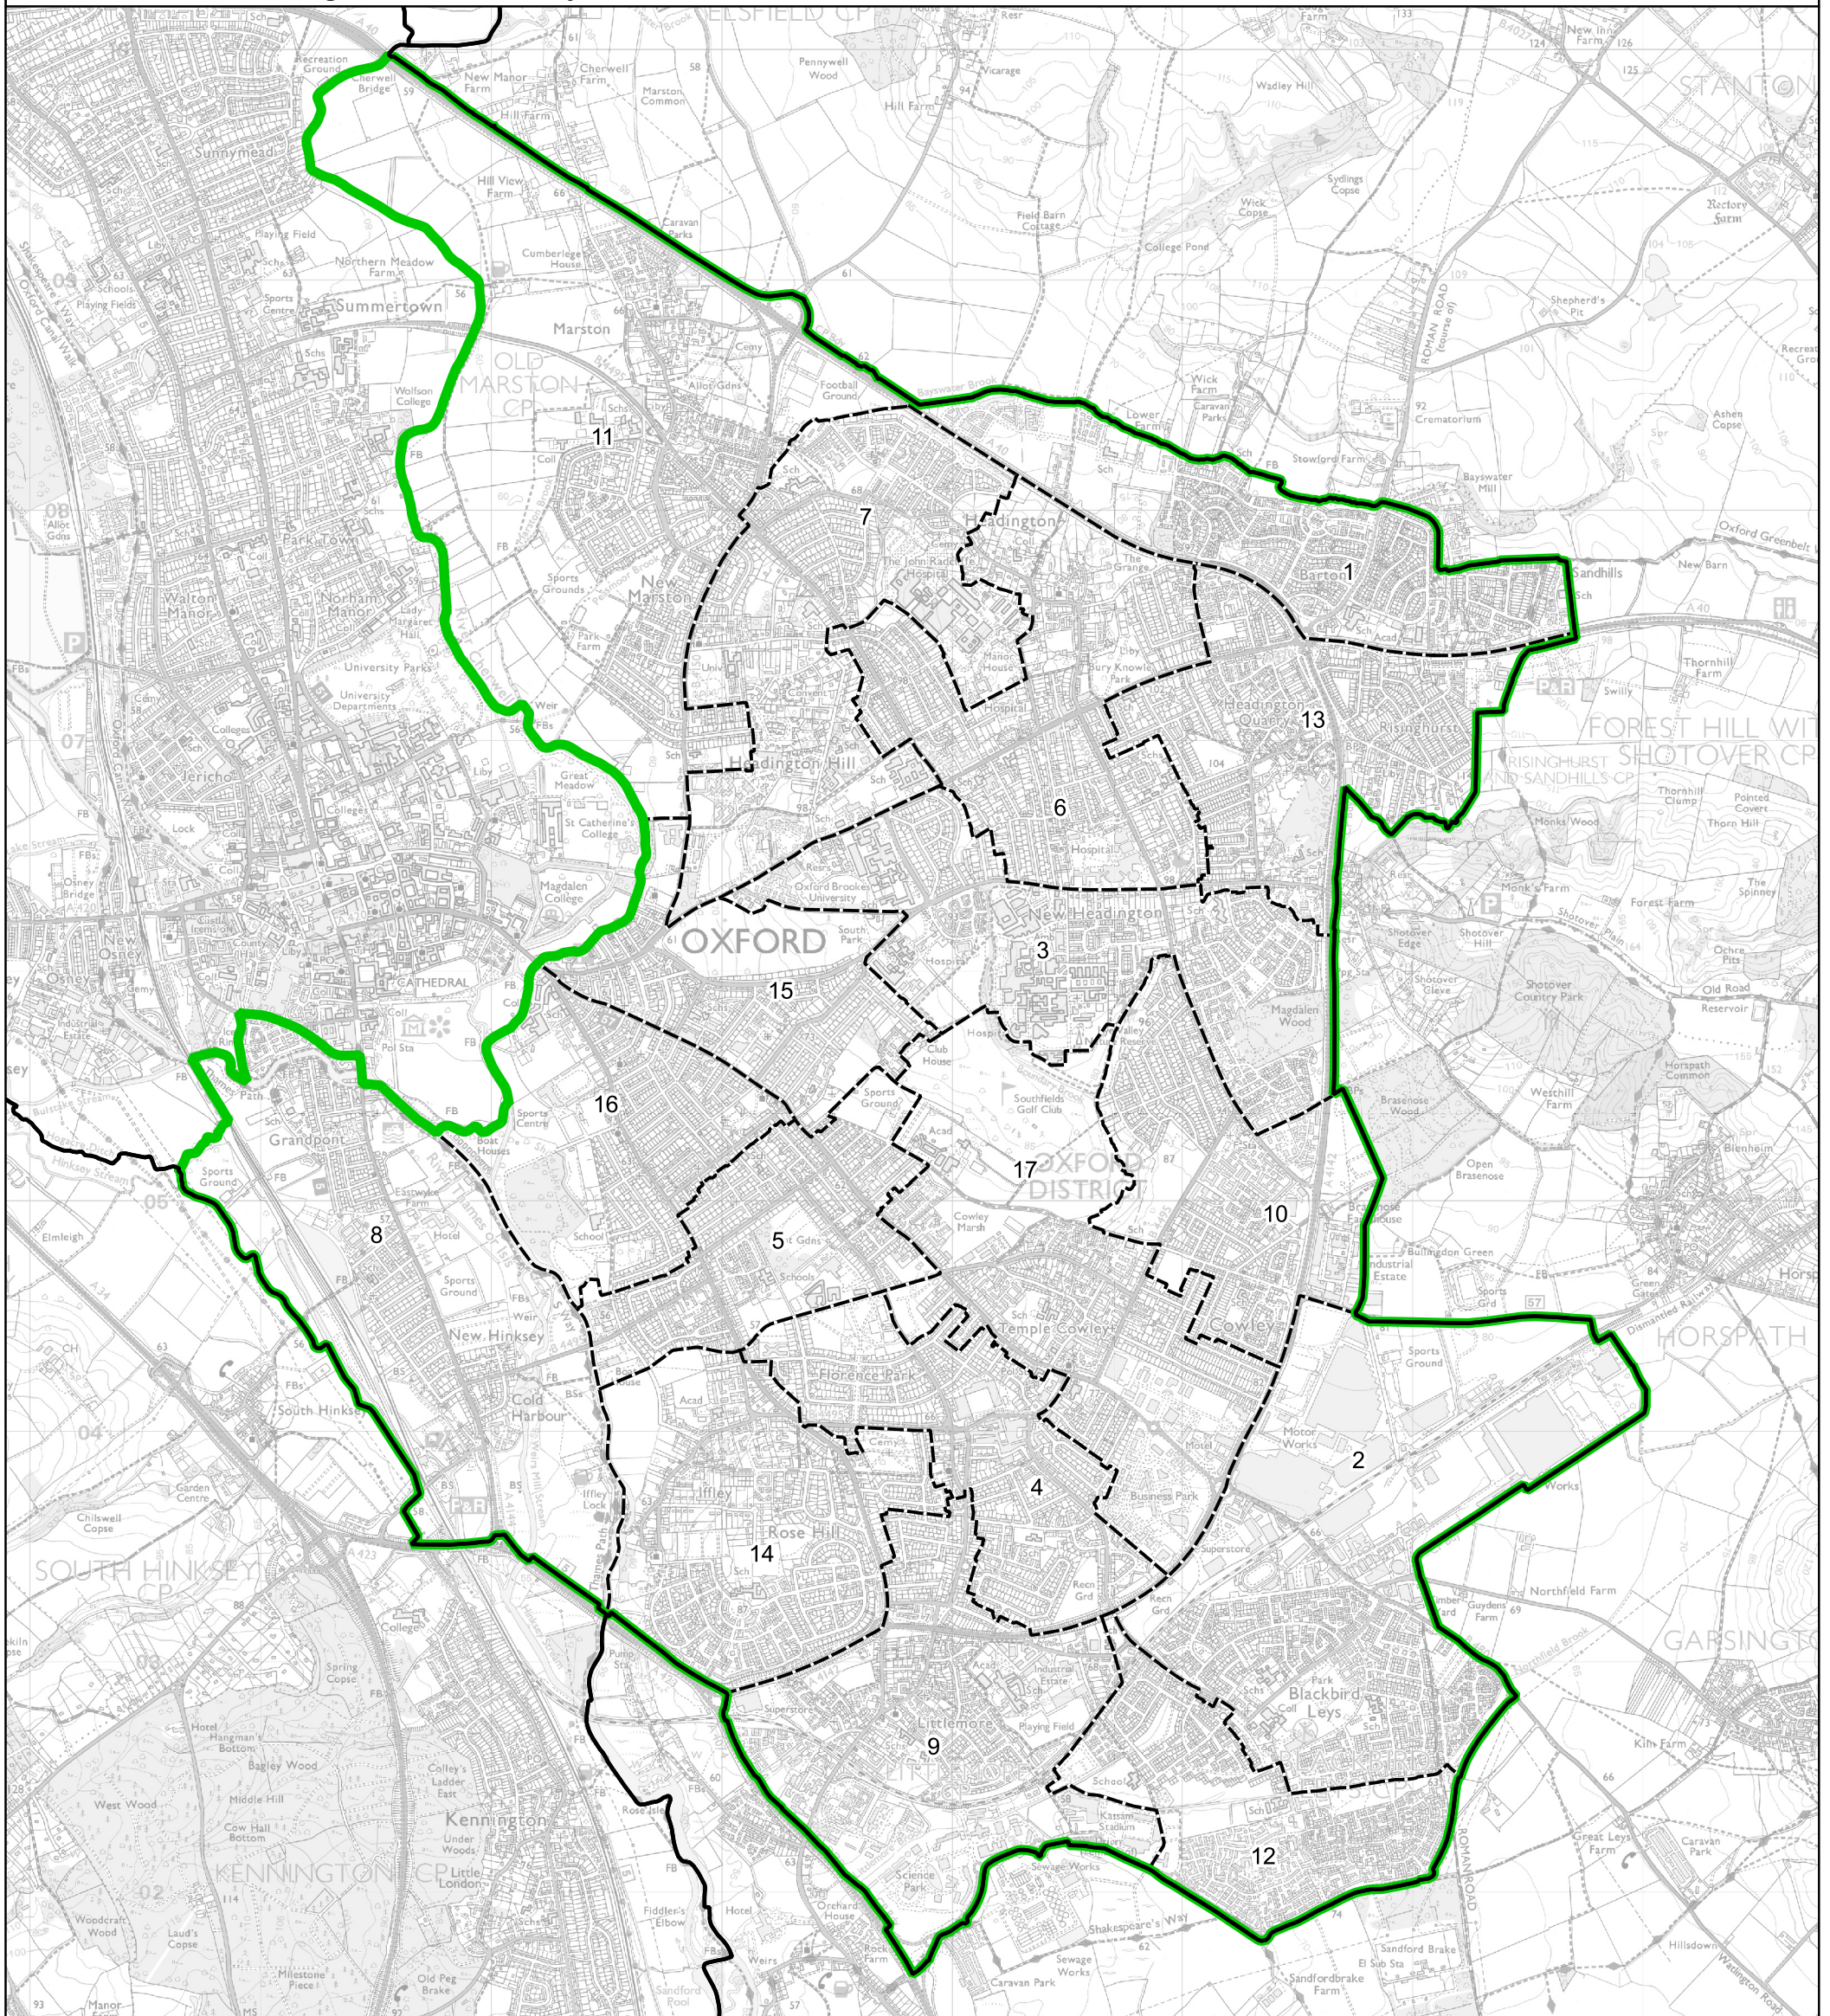

Boundary Commission for England - Final Recommendations for the South East Region
 Oxford East Borough Constituency - Electorate 72,371

Wards:

- | | | |
|------------------------------|-------------------------|------------------|
| 1 Barton & Sandhills | 8 Hinksey Park | 16 St. Mary's |
| 2 Blackbird Leys | 9 Littlemore | 17 Temple Cowley |
| 3 Churchill | 10 Lye Valley | |
| 4 Cowley | 11 Marston | |
| 5 Donnington | 12 Northfield Brook | |
| 6 Headington | 13 Quarry & Risinghurst | |
| 7 Headington Hill & Northway | 14 Rose Hill & Iffley | |
| | 15 St. Clement's | |

-  Constituency
-  Local Authorities
-  Wards

© Crown copyright and database rights 2023 OS 100018289. You are permitted to use this data solely to enable you to respond to, or interact with, the organisation that provided you with the data. You are not permitted to copy, sub-licence, distribute or sell any of this data to third parties in any form. Third party rights to enforce the terms of this licence shall be reserved to OS.

Oxford East Borough Constituency