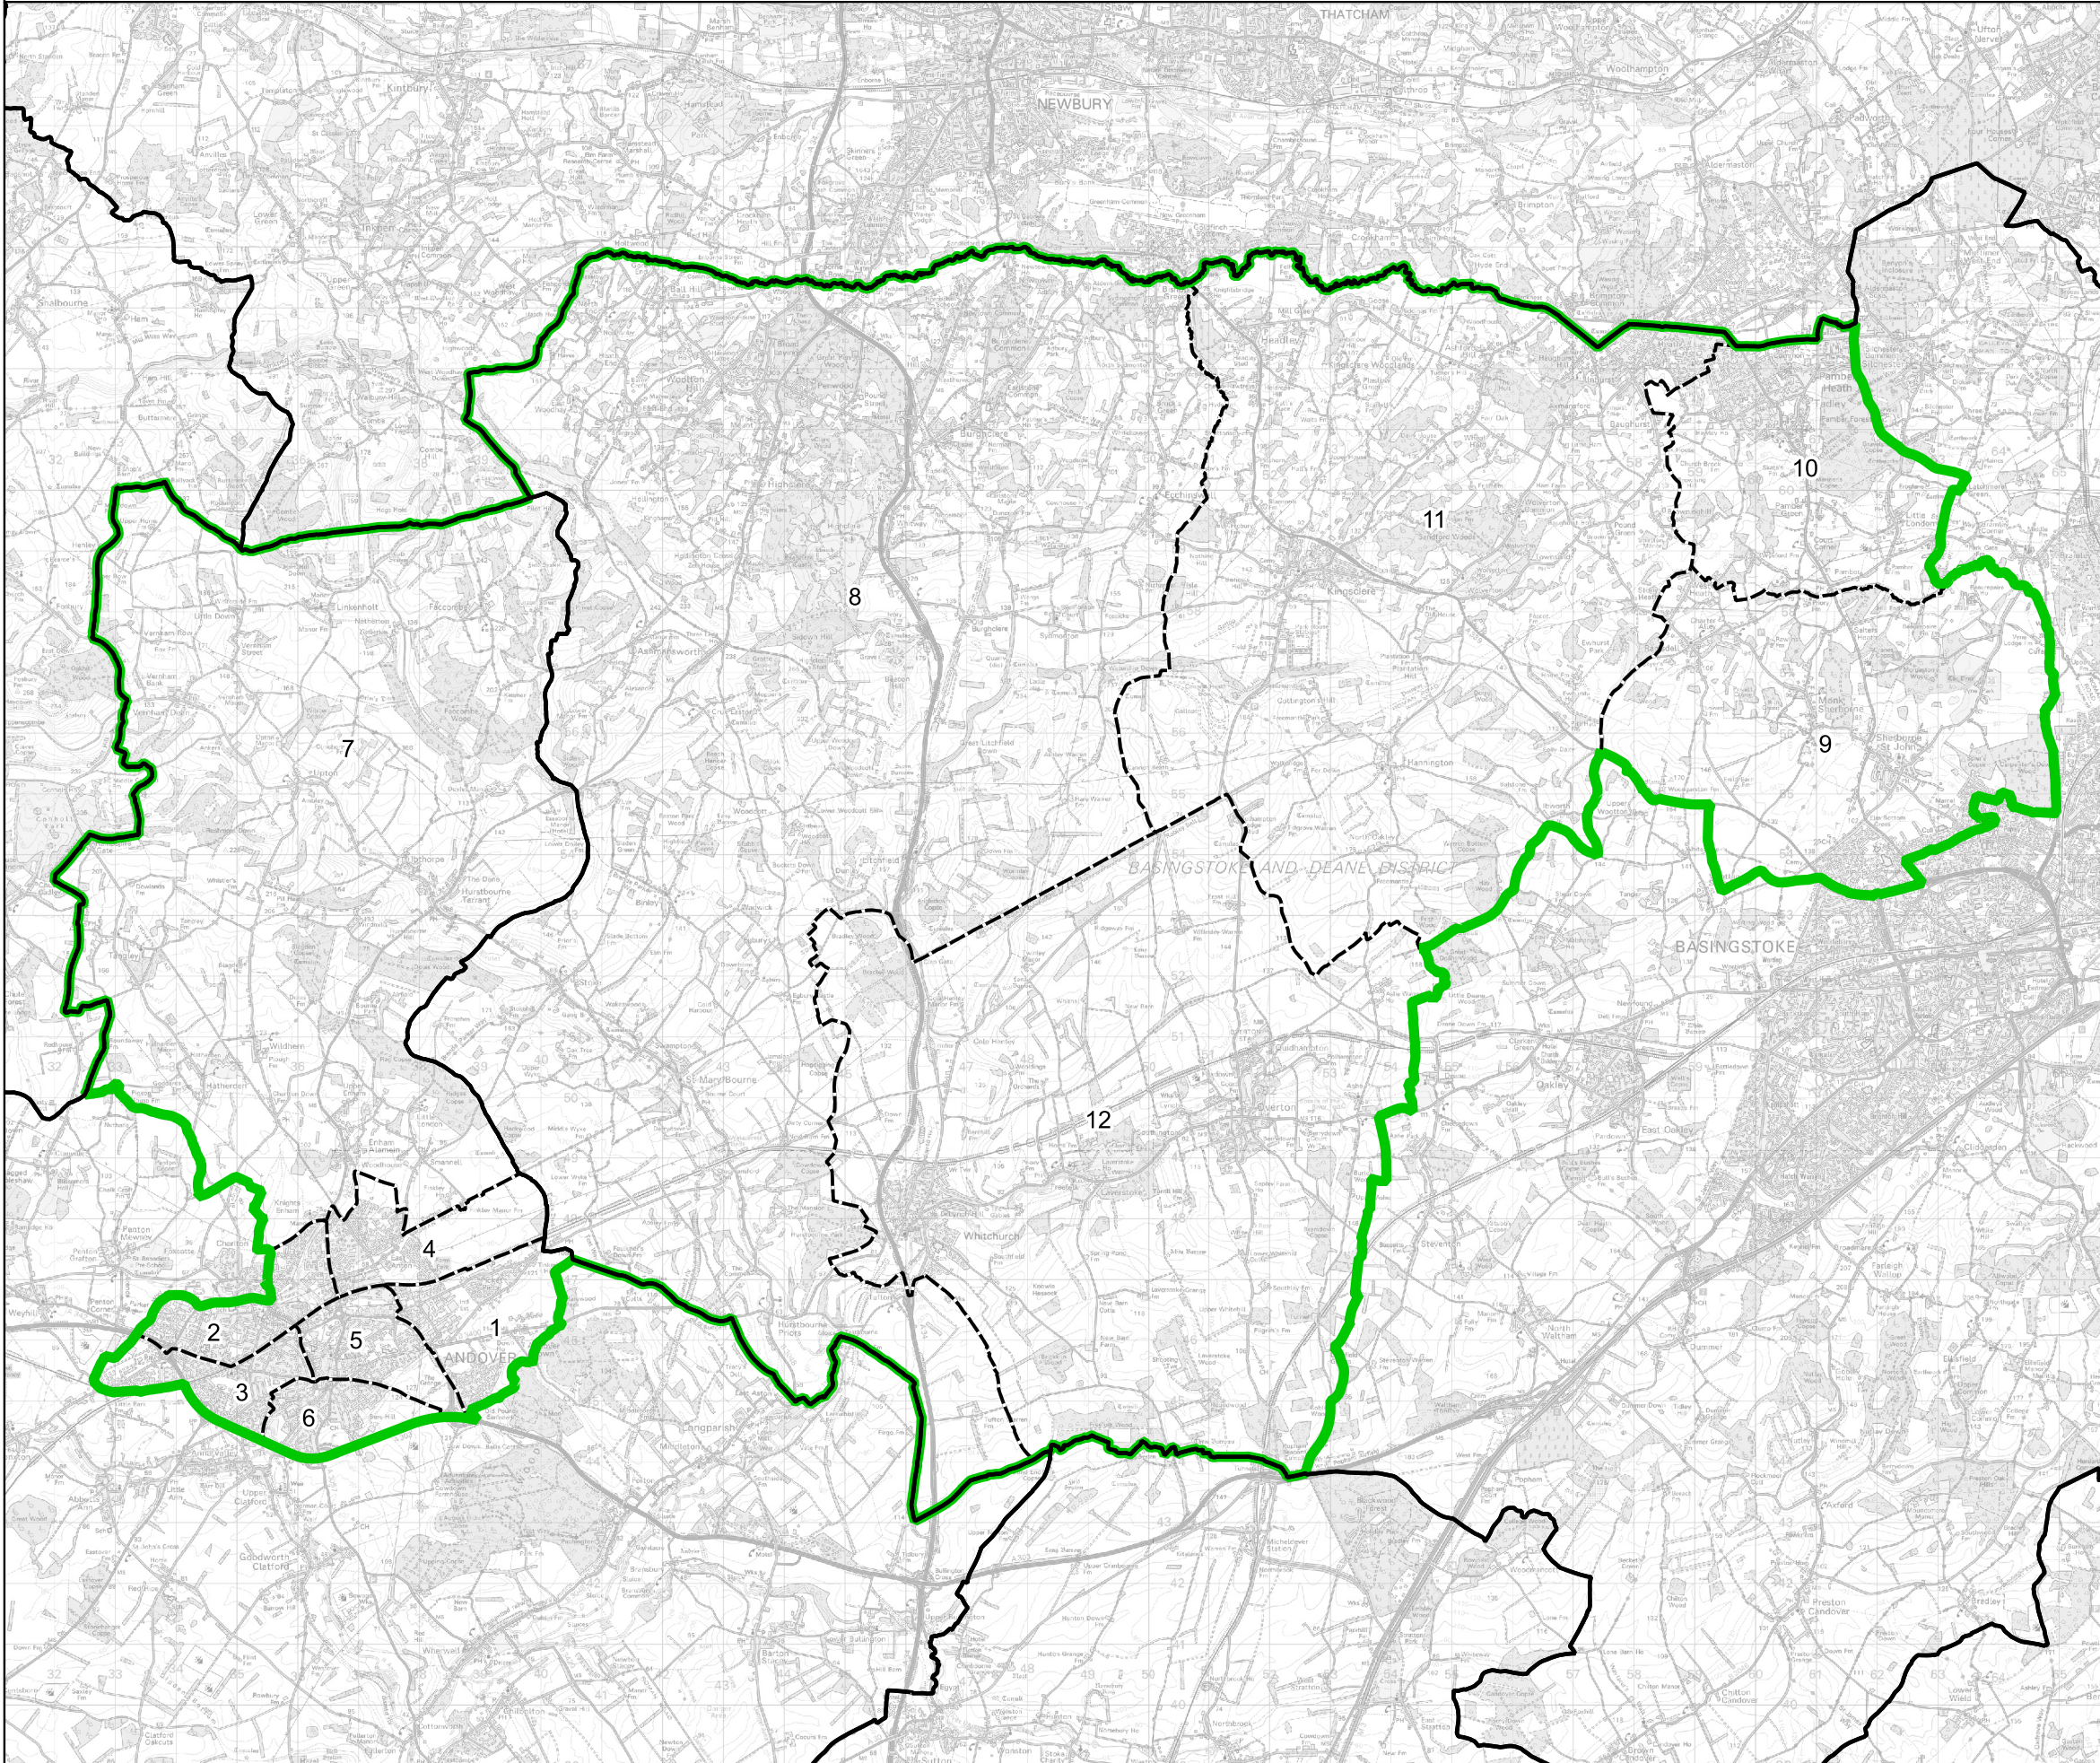

Boundary Commission for England - Final Recommendations for the South East Region

North West Hampshire County Constituency - Electorate 76,004

- Wards:
- 1 Andover Downlands
 - 2 Andover Harroway
 - 3 Andover Millway
 - 4 Andover Romans
 - 5 Andover St. Mary's
 - 6 Andover Winton
 - 7 Bourne Valley
 - 8 Evingar
 - 9 Sherborne St. John & Rooksdown
 - 10 Tadley & Pamber
 - 11 Tadley North, Kingsclere & Baughurst
 - 12 Whitchurch, Overton & Laverstoke

Constituency
 Local Authorities
 Wards

0 1 2 km

© Crown copyright and database rights 2023 OS 100018289. You are permitted to use this data solely to enable you to respond to, or interact with, the organisation that provided you with the data. You are not permitted to copy, sub-licence, distribute or sell any of this data to third parties in any form. Third party rights to enforce the terms of this licence shall be reserved to OS.

North West Hampshire County Constituency